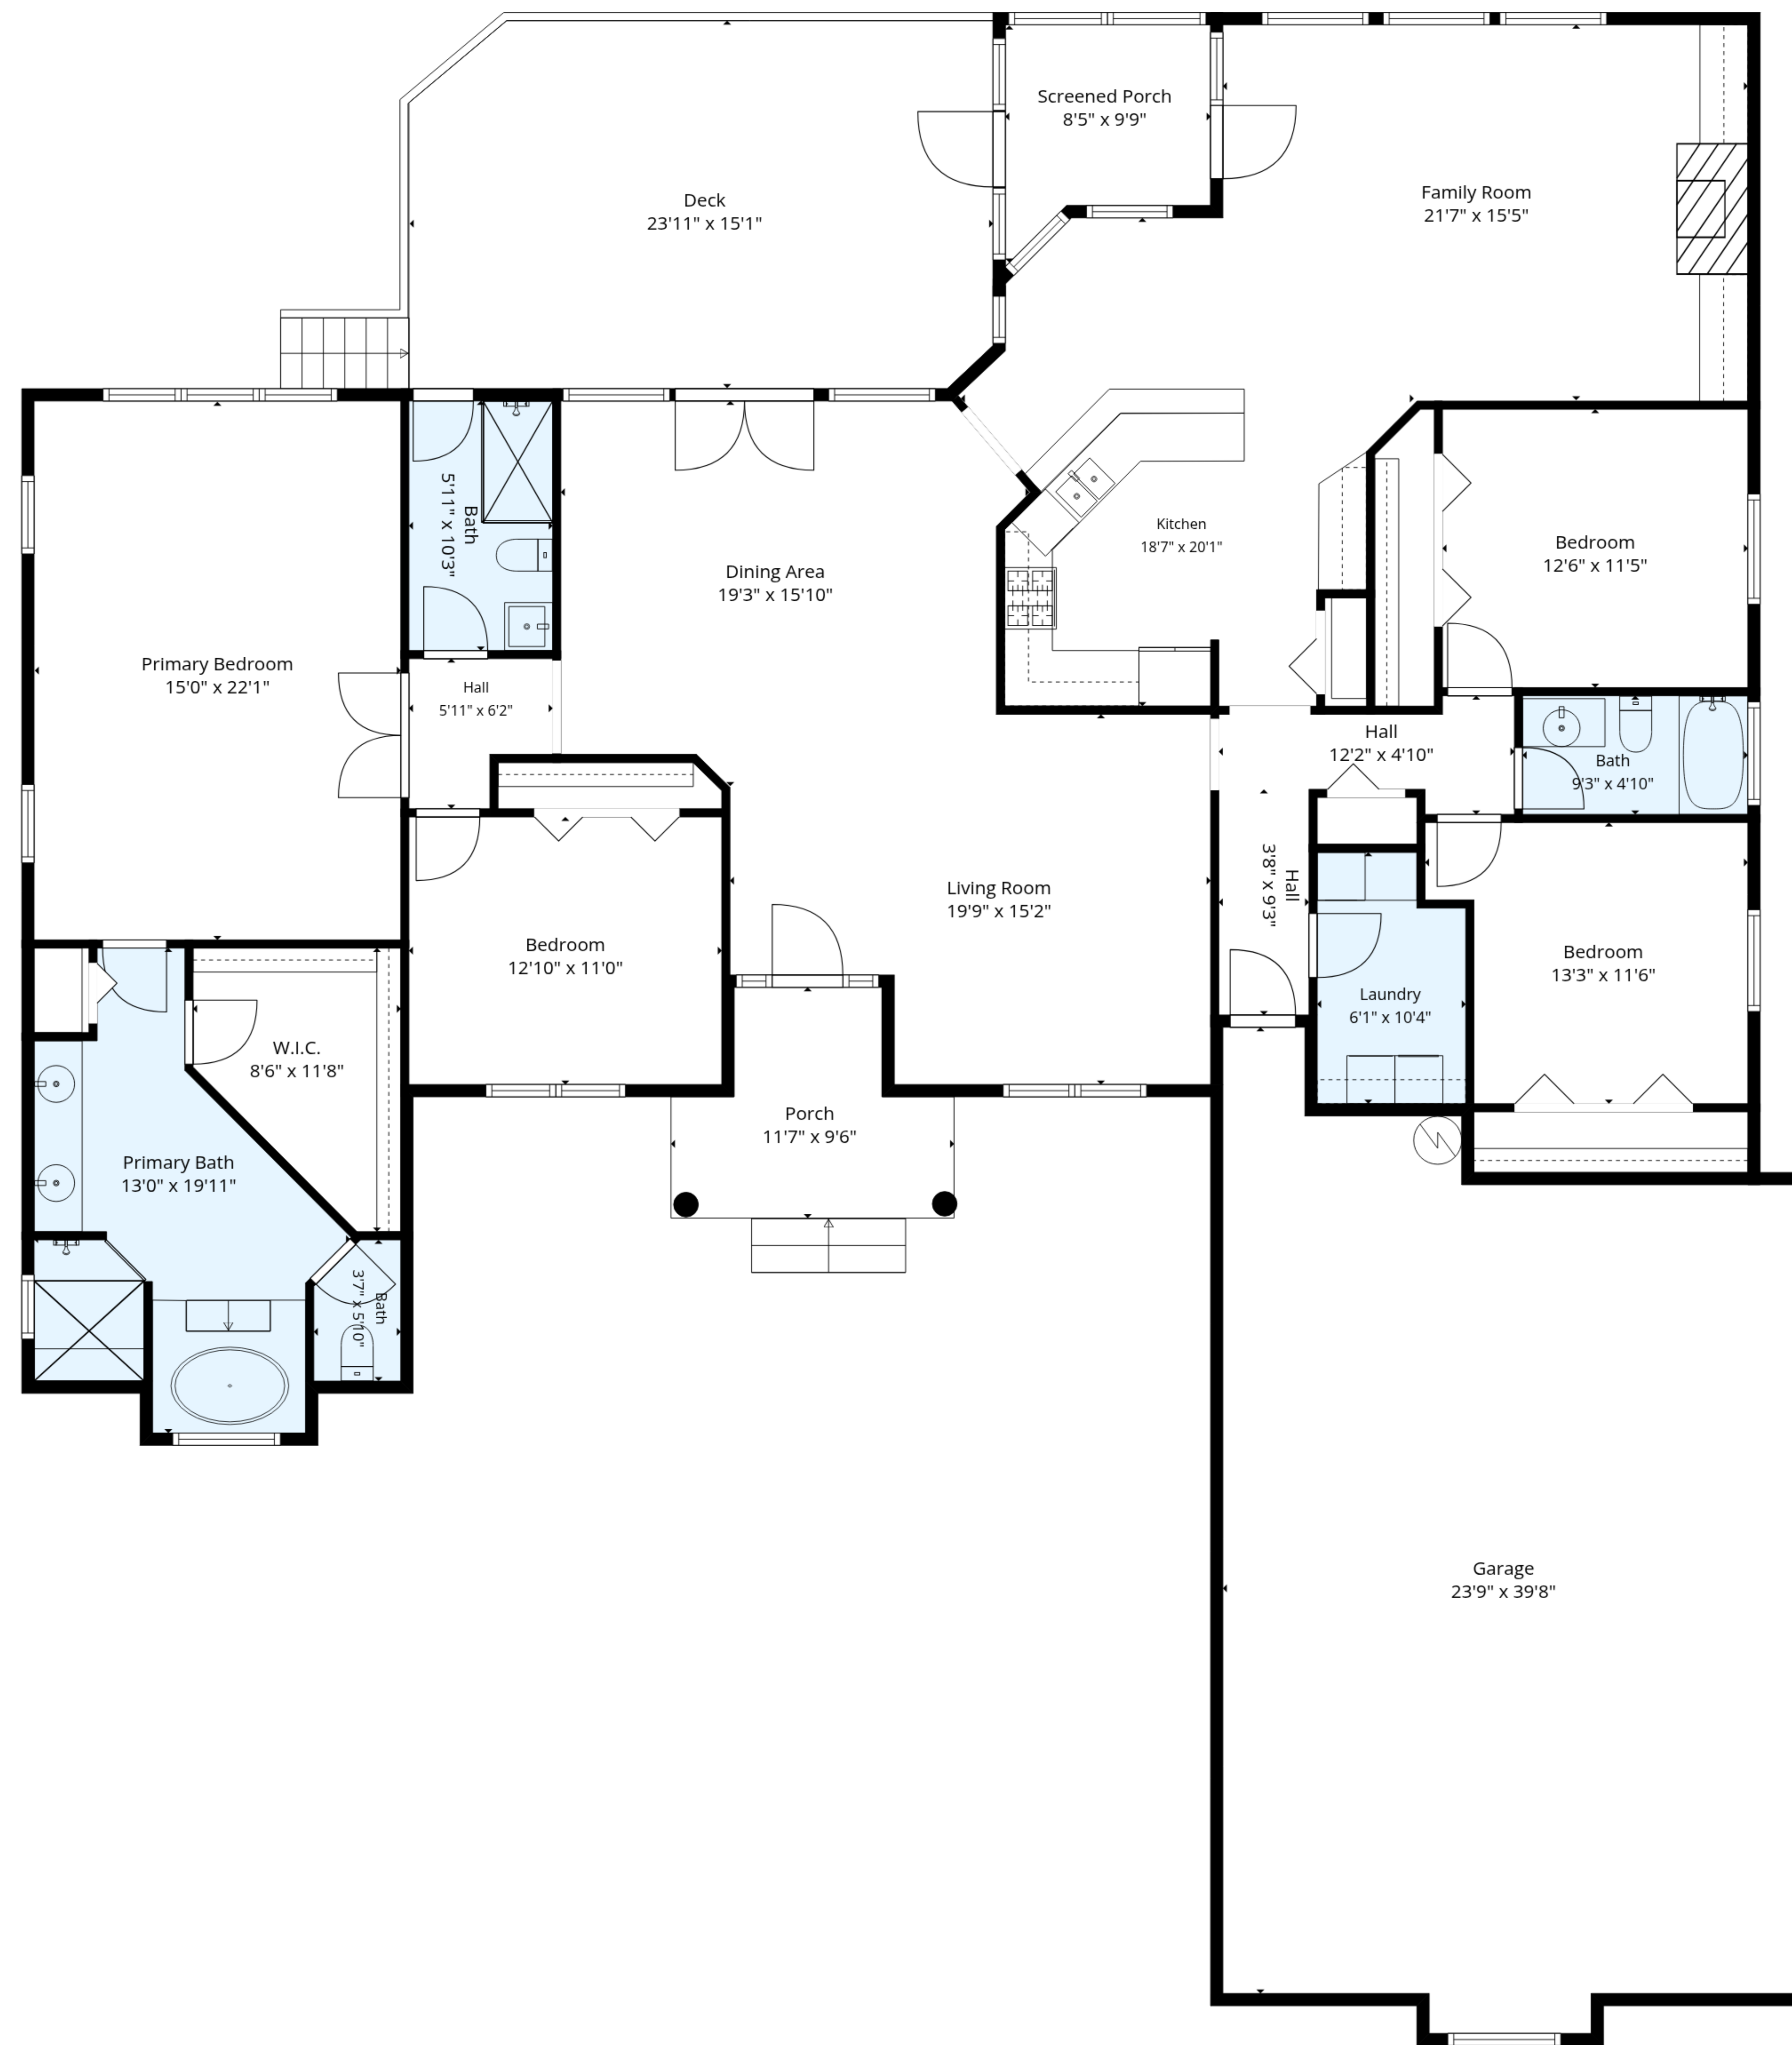

TOTAL: 2569 sq. ft

1st floor: 2569 sq. ft

EXCLUDED AREAS: GARAGE: 840 sq. ft, SCREENED PORCH: 66 sq. ft, PORCH: 85 sq. ft,
DECK: 354 sq. ft, WALLS: 198 sq. ft

TOTAL: 2569 sq. ft

1st floor: 2569 sq. ft

EXCLUDED AREAS: GARAGE: 840 sq. ft, SCREENED PORCH: 66 sq. ft, PORCH: 85 sq. ft,
DECK: 354 sq. ft, WALLS: 198 sq. ft