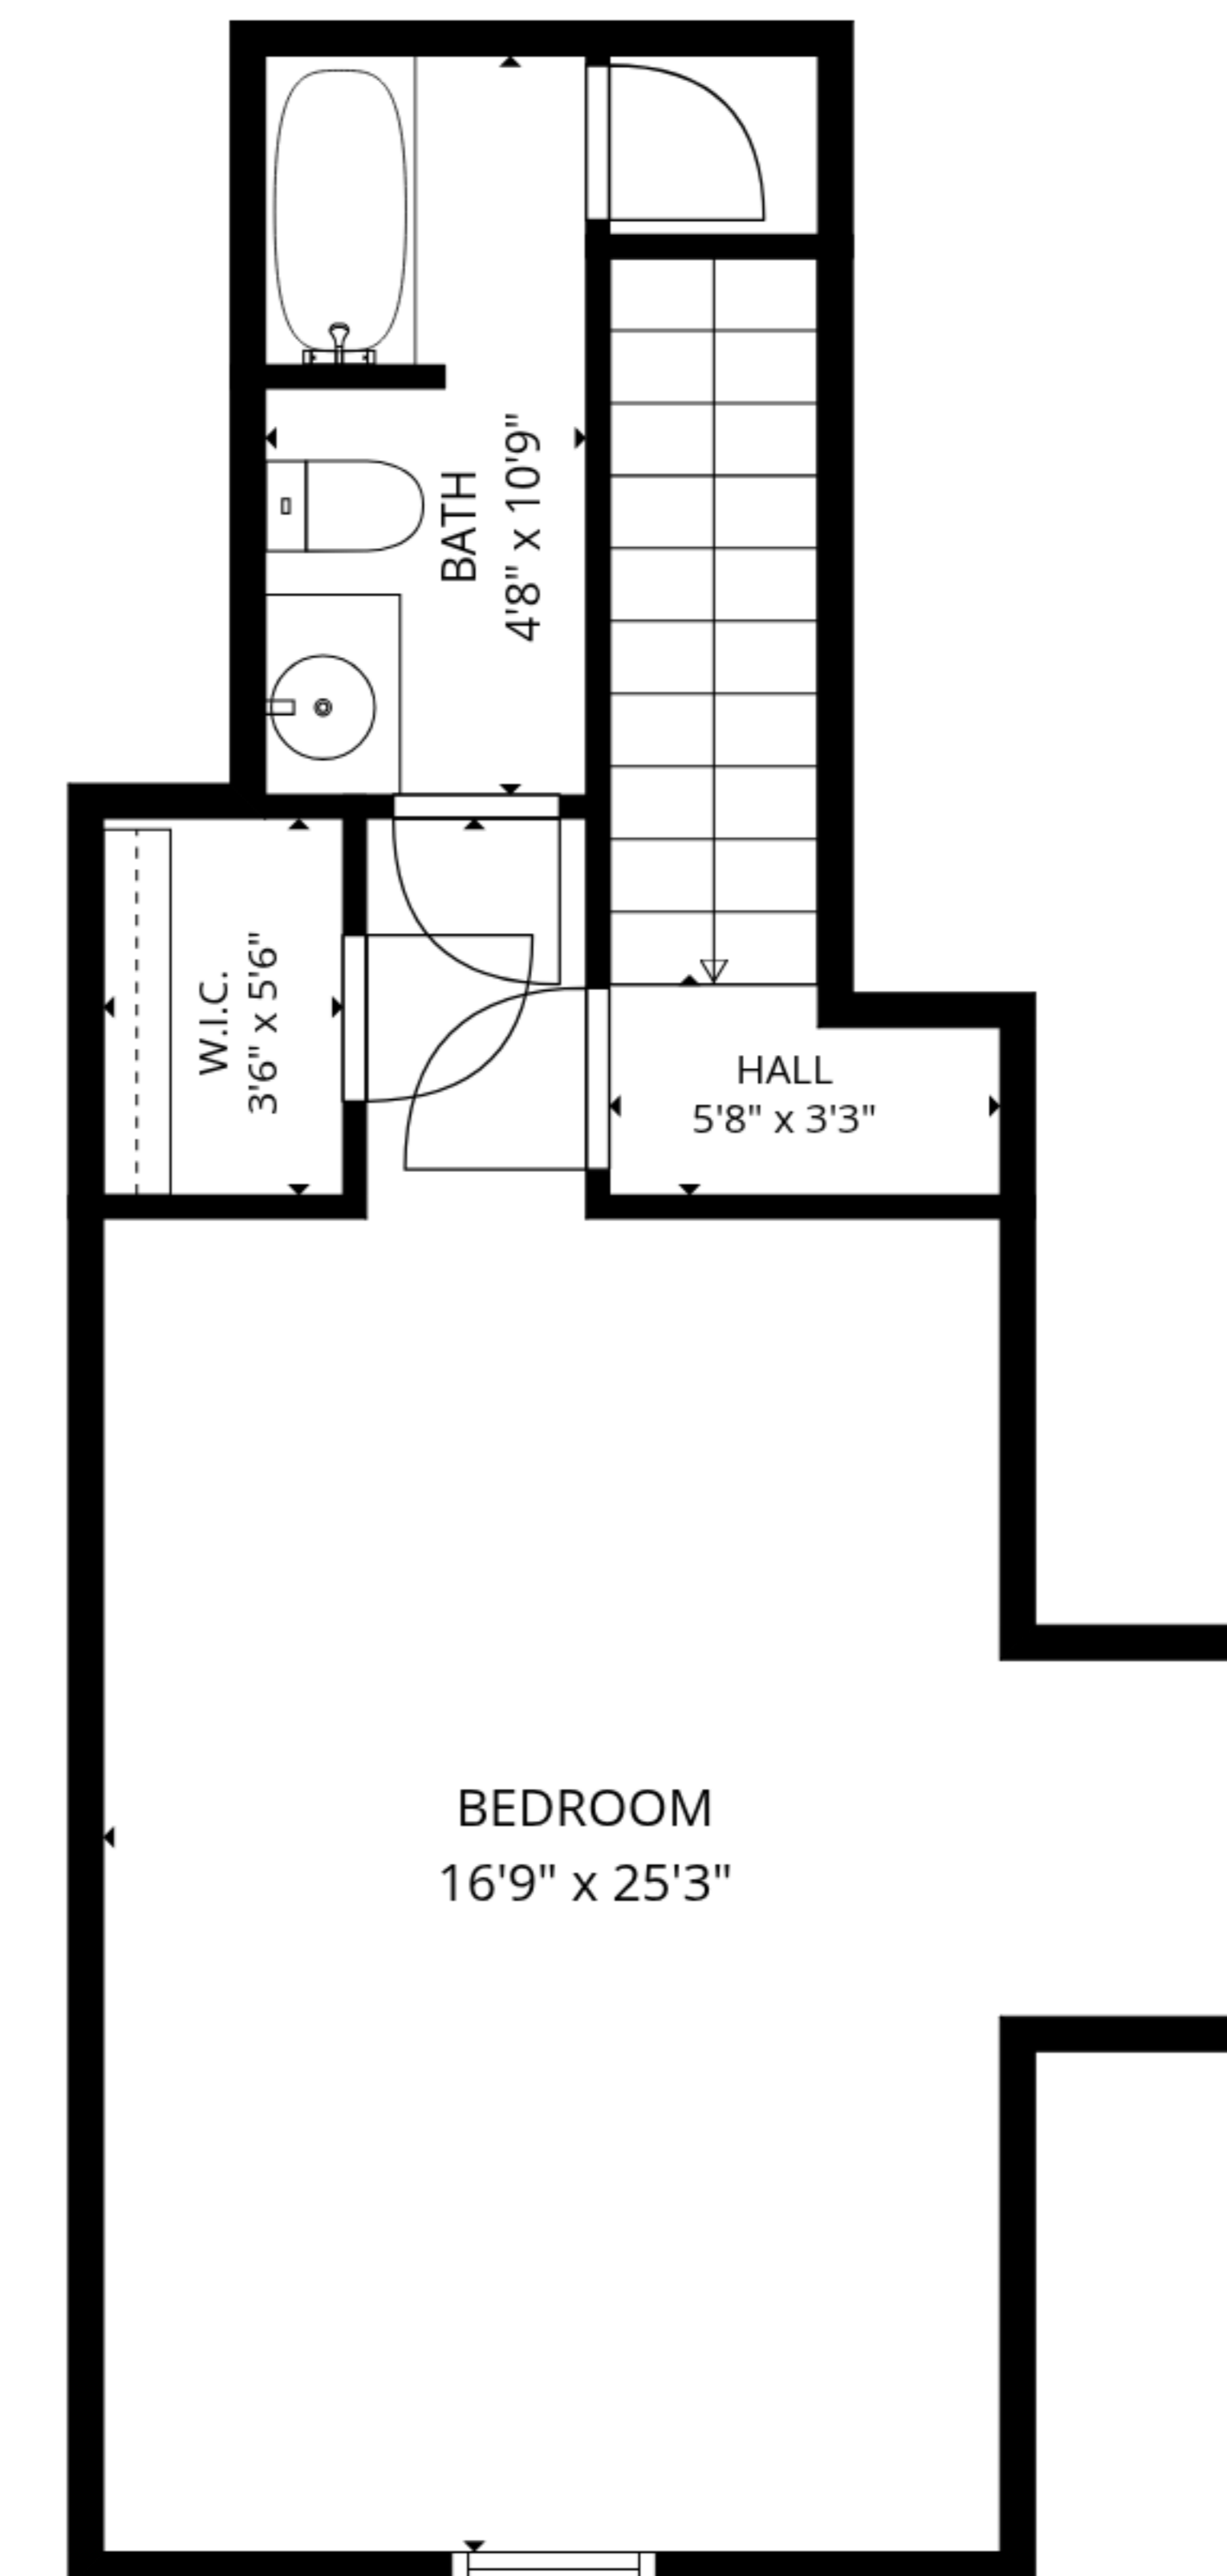

TOTAL: 2651 sq. ft
 1st floor: 2219 sq. ft, 2nd floor: 432 sq. ft
 EXCLUDED AREAS: PORCH: 21 sq. ft, WALLS: 197 sq. ft

SIZES AND DIMENSIONS ARE APPROXIMATE, ACTUAL MAY VARY.

TOTAL: 2651 sq. ft

1st floor: 2219 sq. ft, 2nd floor: 432 sq. ft

EXCLUDED AREAS: PORCH: 21 sq. ft, WALLS: 197 sq. ft

SIZES AND DIMENSIONS ARE APPROXIMATE, ACTUAL MAY VARY.

1st floor

2nd floor

TOTAL: 2651 sq. ft
 1st floor: 2219 sq. ft, 2nd floor: 432 sq. ft
 EXCLUDED AREAS: PORCH: 21 sq. ft, WALLS: 197 sq. ft

SIZES AND DIMENSIONS ARE APPROXIMATE, ACTUAL MAY VARY.