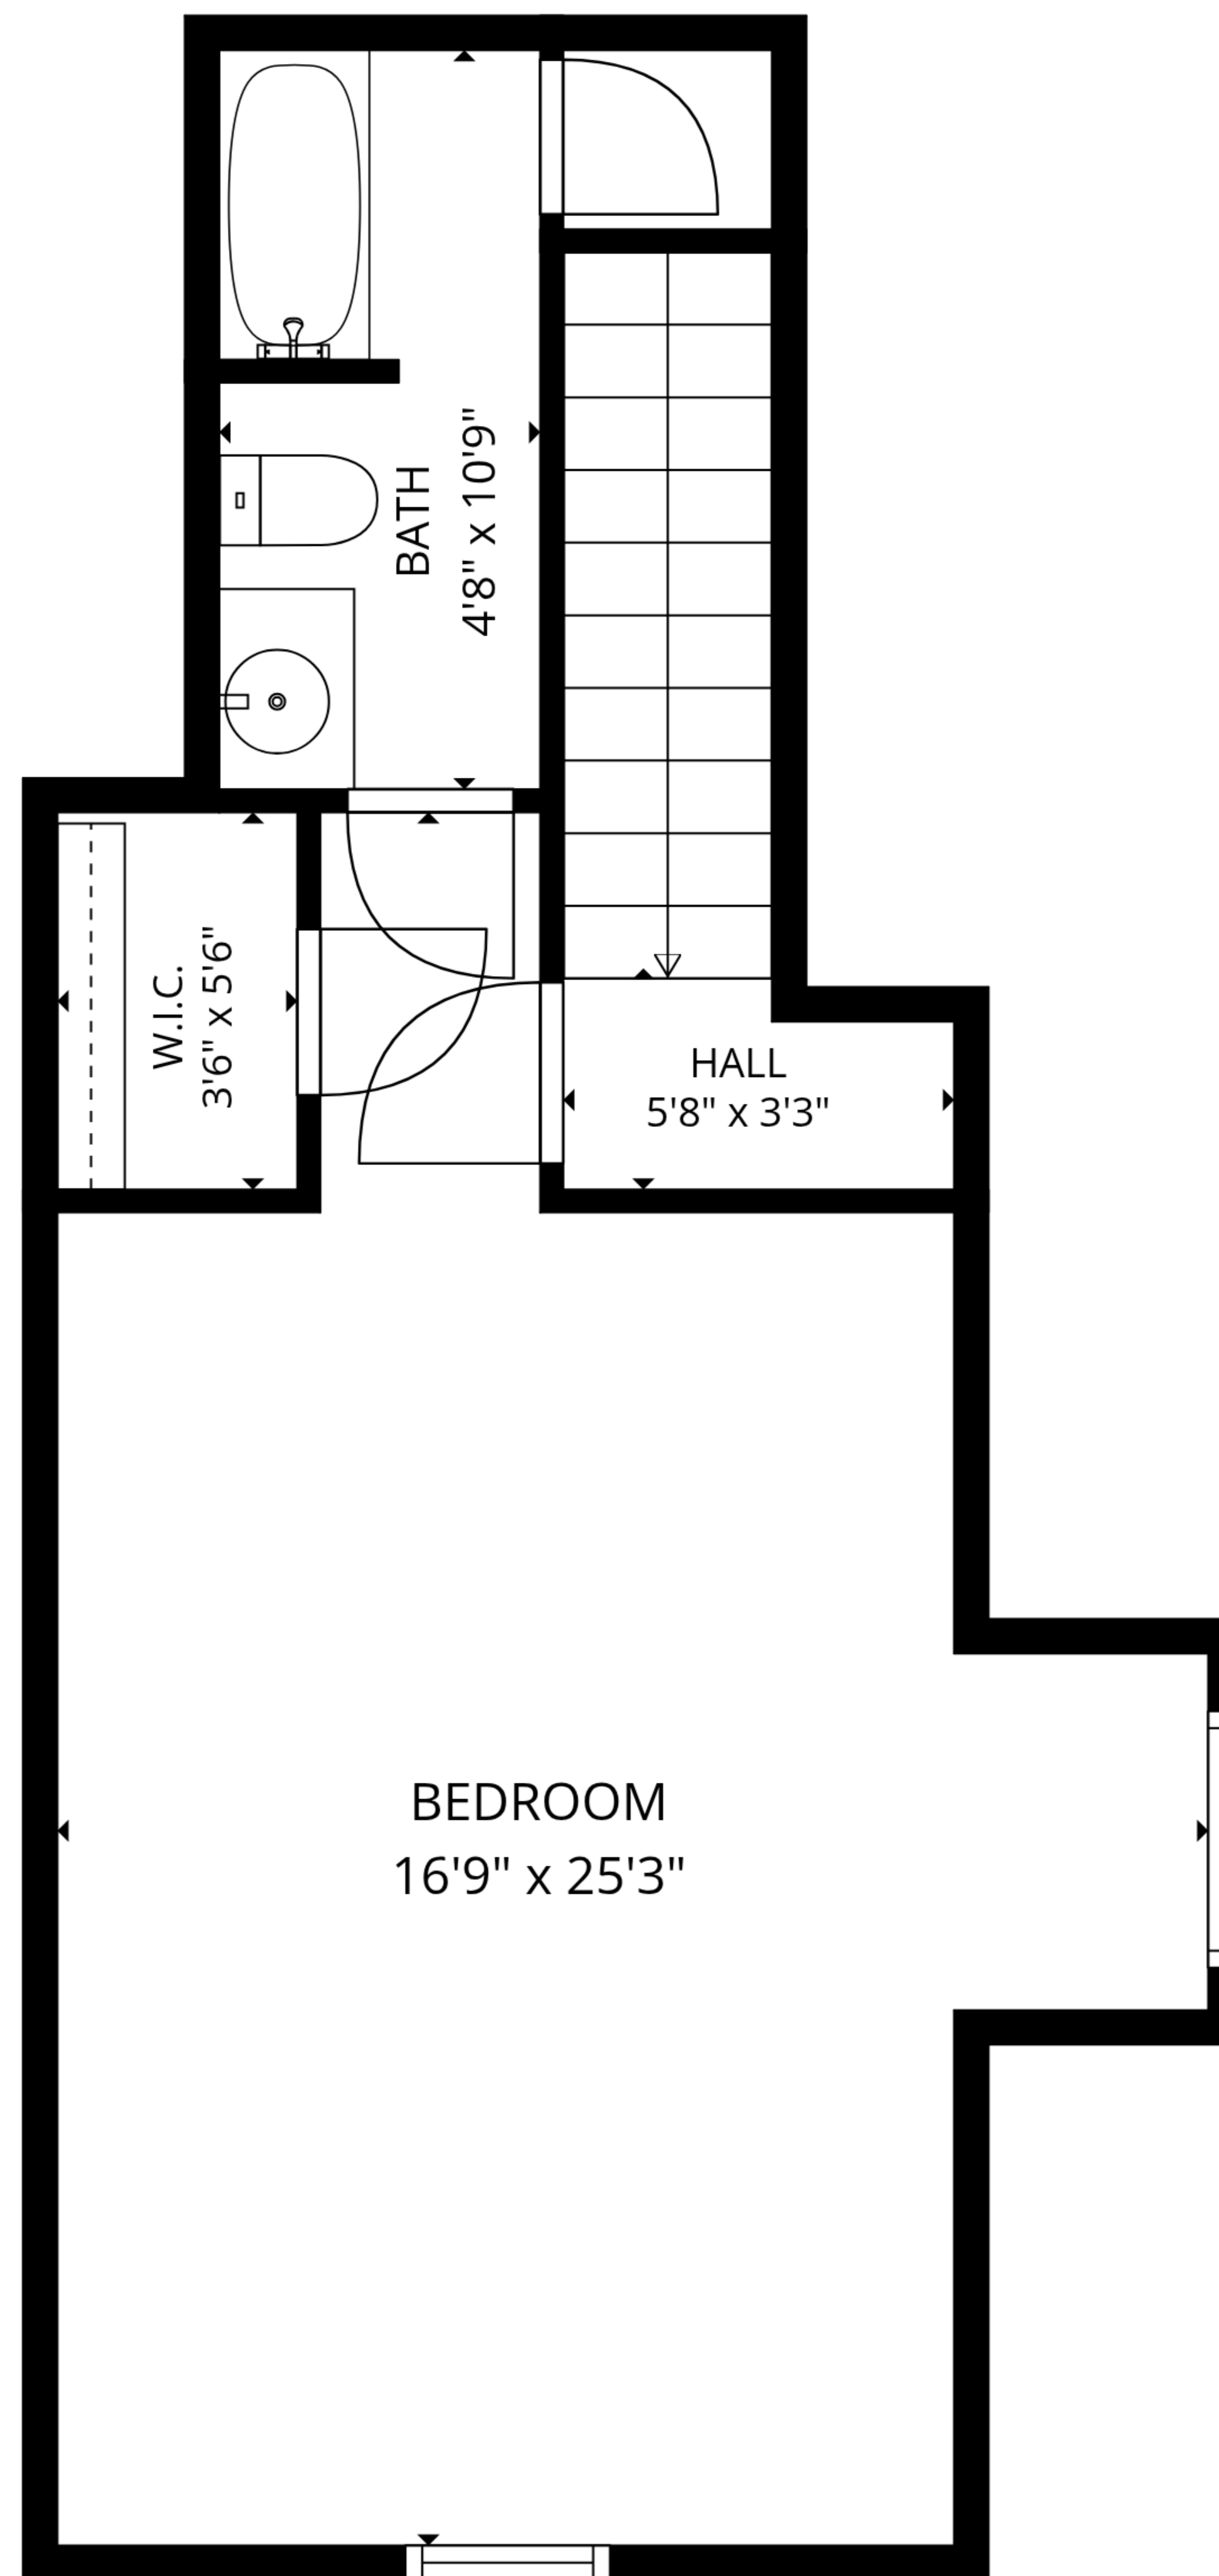

TOTAL: 2651 sq. ft
 1st floor: 2219 sq. ft, 2nd floor: 432 sq. ft
 EXCLUDED AREAS: PORCH: 21 sq. ft, WALLS: 197 sq. ft

SIZES AND DIMENSIONS ARE APPROXIMATE, ACTUAL MAY VARY.

TOTAL: 2651 sq. ft

1st floor: 2219 sq. ft, 2nd floor: 432 sq. ft

EXCLUDED AREAS: PORCH: 21 sq. ft, WALLS: 197 sq. ft

SIZES AND DIMENSIONS ARE APPROXIMATE, ACTUAL MAY VARY.

1st floor

2nd floor

TOTAL: 2651 sq. ft
 1st floor: 2219 sq. ft, 2nd floor: 432 sq. ft
 EXCLUDED AREAS: PORCH: 21 sq. ft, WALLS: 197 sq. ft

SIZES AND DIMENSIONS ARE APPROXIMATE, ACTUAL MAY VARY.