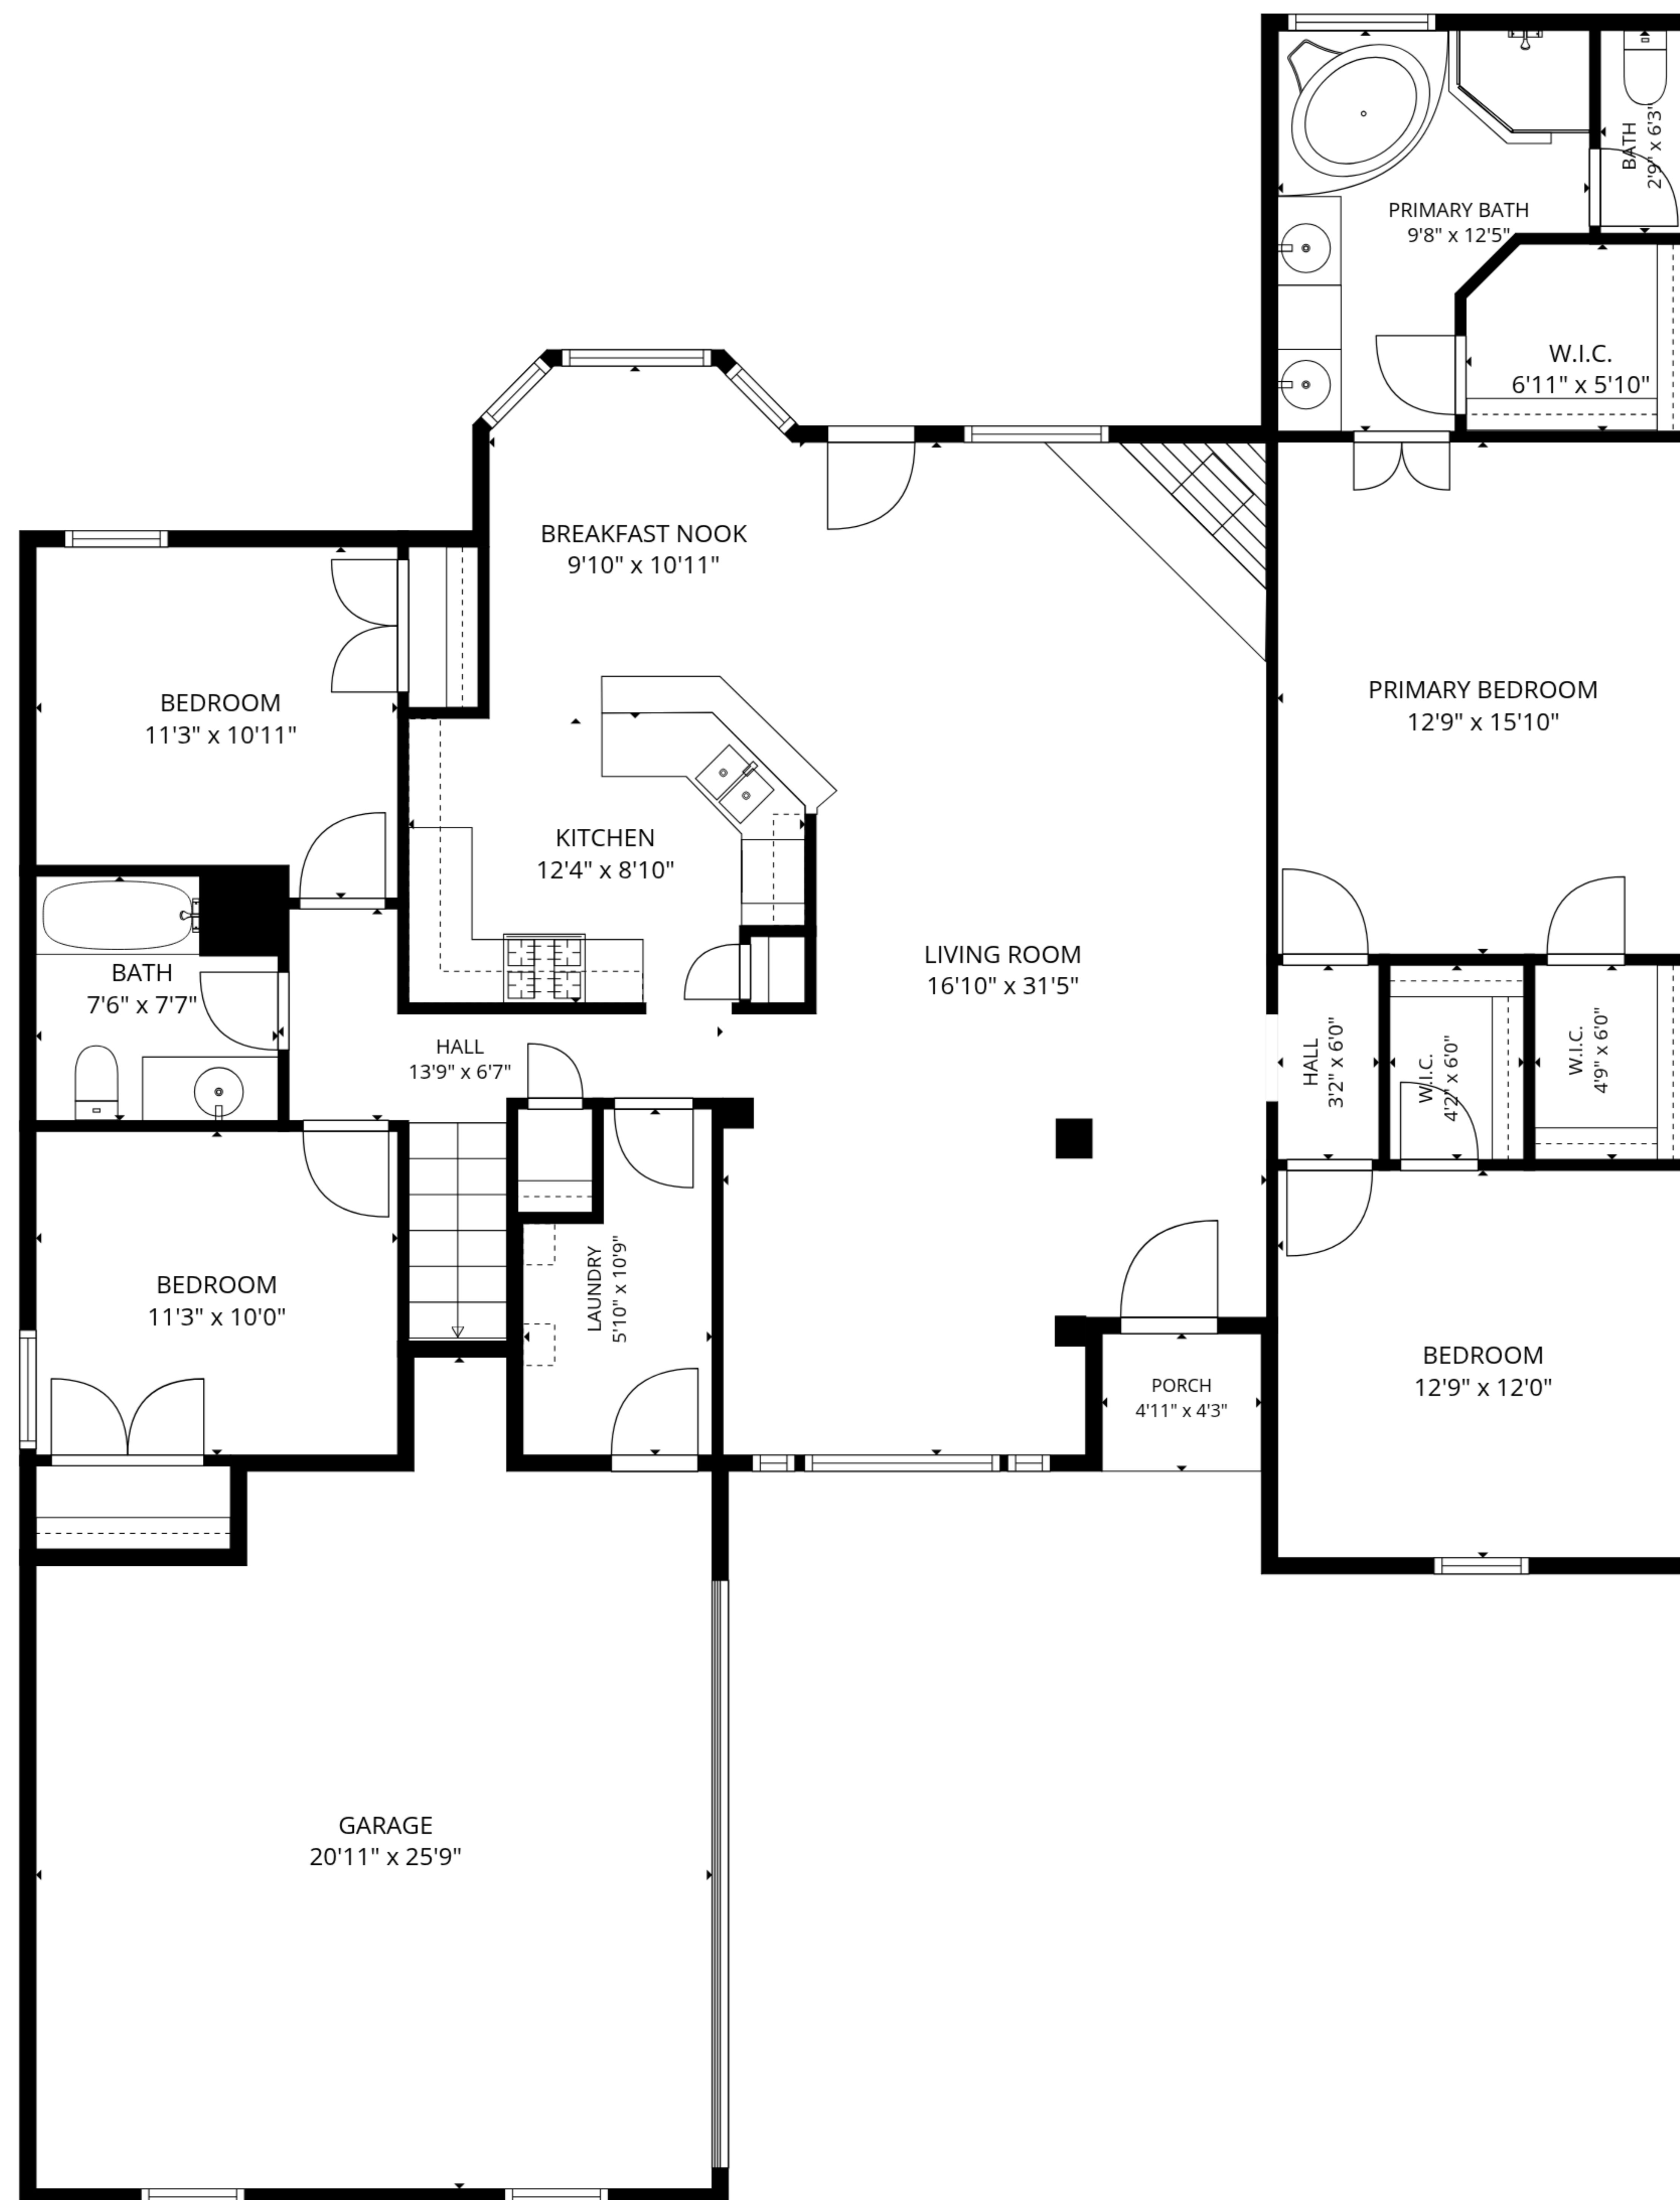

TOTAL: 2651 sq. ft
 1st floor: 2219 sq. ft, 2nd floor: 432 sq. ft
 EXCLUDED AREAS: PORCH: 21 sq. ft, WALLS: 197 sq. ft

SIZES AND DIMENSIONS ARE APPROXIMATE, ACTUAL MAY VARY.

TOTAL: 2651 sq. ft

1st floor: 2219 sq. ft, 2nd floor: 432 sq. ft

EXCLUDED AREAS: PORCH: 21 sq. ft, WALLS: 197 sq. ft

SIZES AND DIMENSIONS ARE APPROXIMATE, ACTUAL MAY VARY.

1st floor

2nd floor

TOTAL: 2651 sq. ft
 1st floor: 2219 sq. ft, 2nd floor: 432 sq. ft
 EXCLUDED AREAS: PORCH: 21 sq. ft, WALLS: 197 sq. ft

SIZES AND DIMENSIONS ARE APPROXIMATE, ACTUAL MAY VARY.