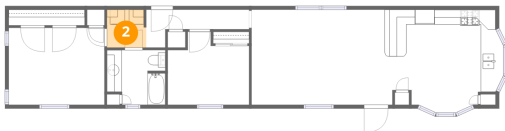

Home data report

511 Triple L Loop, Spearfish, SD, US

Total Area: 845 sq. ft

1st Floor: 845 sq. ft

Excluded: Walls: 80 sq. ft

Property summary

 **1** Floors

 **2** Bedrooms

 **1** Bathrooms

511 Triple L Loop, Spearfish, SD, US

Room dimensions

Floor 1

Total:845sqft Excluded: 0sqft

#		Dimensions	sqft	Counted as living area
1	Living Room	18'11" x 12'9"	241 sq. ft	Yes
2	Laundry	5'3" x 5'1"	26 sq. ft	Yes
3	Hall	13'9" x 5'1"	42 sq. ft	Yes
4	Bedroom	10'11" x 9'10"	91 sq. ft	Yes
5	Primary Bedroom	12'10" x 10'4"	133 sq. ft	Yes
6	Bath	7'10" x 7'4"	53 sq. ft	Yes
7	Kitchen	14'11" x 13'10"	179 sq. ft	Yes

1 Floor 1 - Living Room

Dimensions: 18'11" x 12'9"
Area: 241 sq. ft
Counted as living area: Yes

Heated: Yes
Finished: Yes
Enclosed: Yes
Contiguous: Yes
Permitted: Yes
Wet space: No
Addition: No
Conversion: No

2 Floor 1 - Laundry

Dimensions: 5'3" x 5'1"
Area: 26 sq. ft
Counted as living area: Yes

Heated: Yes
Finished: Yes
Enclosed: Yes
Contiguous: Yes
Permitted: Yes
Wet space: No
Addition: No
Conversion: No

3 Floor 1 - Hall