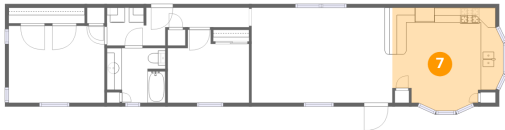

Heated: Yes
Finished: Yes
Enclosed: Yes
Contiguous: Yes
Permitted: Yes
Wet space: No
Addition: No
Conversion: No

6 Floor 1 - Bath

Dimensions: 7'10" x 7'4"
Area: 53 sq. ft
Counted as living area: Yes

Heated: Yes
Finished: Yes
Enclosed: Yes
Contiguous: Yes
Permitted: Yes
Wet space: Yes
Addition: No
Conversion: No

7 Floor 1 - Kitchen

Dimensions: 14'11" x 13'10"
Area: 179 sq. ft
Counted as living area: Yes

Heated: Yes
Finished: Yes
Enclosed: Yes
Contiguous: Yes
Permitted: Yes
Wet space: No
Addition: No
Conversion: No