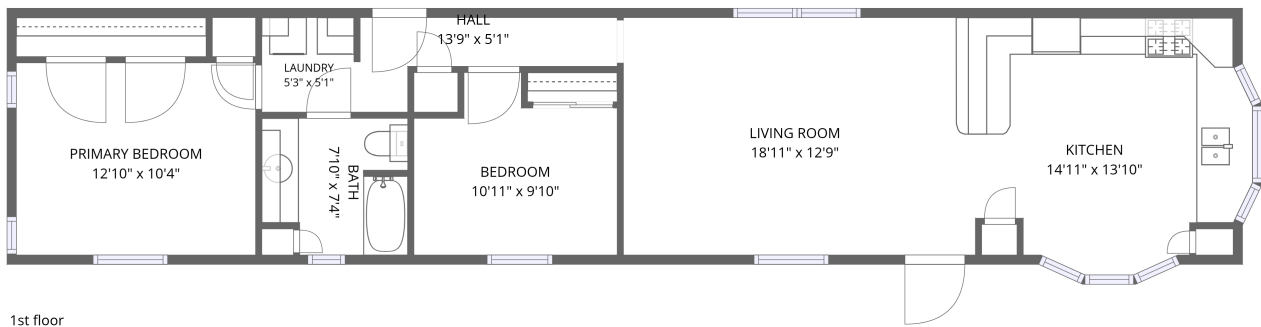

Home data report

511 Triple L Loop, Spearfish, SD, US

Total Area: 845 sq. ft

1st Floor: 845 sq. ft

Excluded: Walls: 80 sq. ft

Property summary

 **1** Floors

 **2** Bedrooms

 **1** Bathrooms

511 Triple L Loop, Spearfish, SD, US

Room dimensions

Floor 1

Total:845sqft Excluded: 0sqft

#		Dimensions	sqft	Counted as living area
1	Living Room	18'11" x 12'9"	241 sq. ft	Yes
2	Laundry	5'3" x 5'1"	26 sq. ft	Yes
3	Hall	13'9" x 5'1"	42 sq. ft	Yes
4	Bedroom	10'11" x 9'10"	91 sq. ft	Yes
5	Primary Bedroom	12'10" x 10'4"	133 sq. ft	Yes
6	Bath	7'10" x 7'4"	53 sq. ft	Yes
7	Kitchen	14'11" x 13'10"	179 sq. ft	Yes

1 Floor 1 - Living Room

Dimensions: 18'11" x 12'9"
Area: 241 sq. ft
Counted as living area: Yes

Heated: Yes
Finished: Yes
Enclosed: Yes
Contiguous: Yes
Permitted: Yes
Wet space: No
Addition: No
Conversion: No

2 Floor 1 - Laundry

Dimensions: 5'3" x 5'1"
Area: 26 sq. ft
Counted as living area: Yes

Heated: Yes
Finished: Yes
Enclosed: Yes
Contiguous: Yes
Permitted: Yes
Wet space: No
Addition: No
Conversion: No

3 Floor 1 - Hall