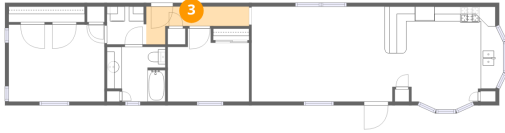

Home data report

511 Triple L Loop, Spearfish, SD, US

Total Area: 845 sq. ft

1st Floor: 845 sq. ft

Excluded: Walls: 80 sq. ft

Property summary

 **1** Floors

 **2** Bedrooms

 **1** Bathrooms

511 Triple L Loop, Spearfish, SD, US

Room dimensions

Floor 1

Total:845sqft Excluded: 0sqft

#		Dimensions	sqft	Counted as living area
1	Living Room	18'11" x 12'9"	241 sq. ft	Yes
2	Laundry	5'3" x 5'1"	26 sq. ft	Yes
3	Hall	13'9" x 5'1"	42 sq. ft	Yes
4	Bedroom	10'11" x 9'10"	91 sq. ft	Yes
5	Primary Bedroom	12'10" x 10'4"	133 sq. ft	Yes
6	Bath	7'10" x 7'4"	53 sq. ft	Yes
7	Kitchen	14'11" x 13'10"	179 sq. ft	Yes

1 Floor 1 - Living Room

Dimensions: 18'11" x 12'9"
Area: 241 sq. ft
Counted as living area: Yes

Heated: Yes
Finished: Yes
Enclosed: Yes
Contiguous: Yes
Permitted: Yes
Wet space: No
Addition: No
Conversion: No

2 Floor 1 - Laundry

Dimensions: 5'3" x 5'1"
Area: 26 sq. ft
Counted as living area: Yes

Heated: Yes
Finished: Yes
Enclosed: Yes
Contiguous: Yes
Permitted: Yes
Wet space: No
Addition: No
Conversion: No

3 Floor 1 - Hall