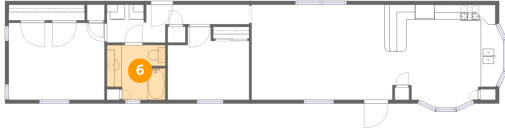

Heated: Yes
Finished: Yes
Enclosed: Yes
Contiguous: Yes
Permitted: Yes
Wet space: No
Addition: No
Conversion: No

5 Floor 1 - Primary Bedroom

Dimensions: 12'10" x 10'4"
Area: 133 sq. ft
Counted as living area: Yes

Heated: Yes
Finished: Yes
Enclosed: Yes
Contiguous: Yes
Permitted: Yes
Wet space: No
Addition: No
Conversion: No

6 Floor 1 - Bath

Dimensions: 7'10" x 7'4"
Area: 53 sq. ft
Counted as living area: Yes

Heated: Yes
Finished: Yes
Enclosed: Yes
Contiguous: Yes
Permitted: Yes
Wet space: Yes
Addition: No
Conversion: No