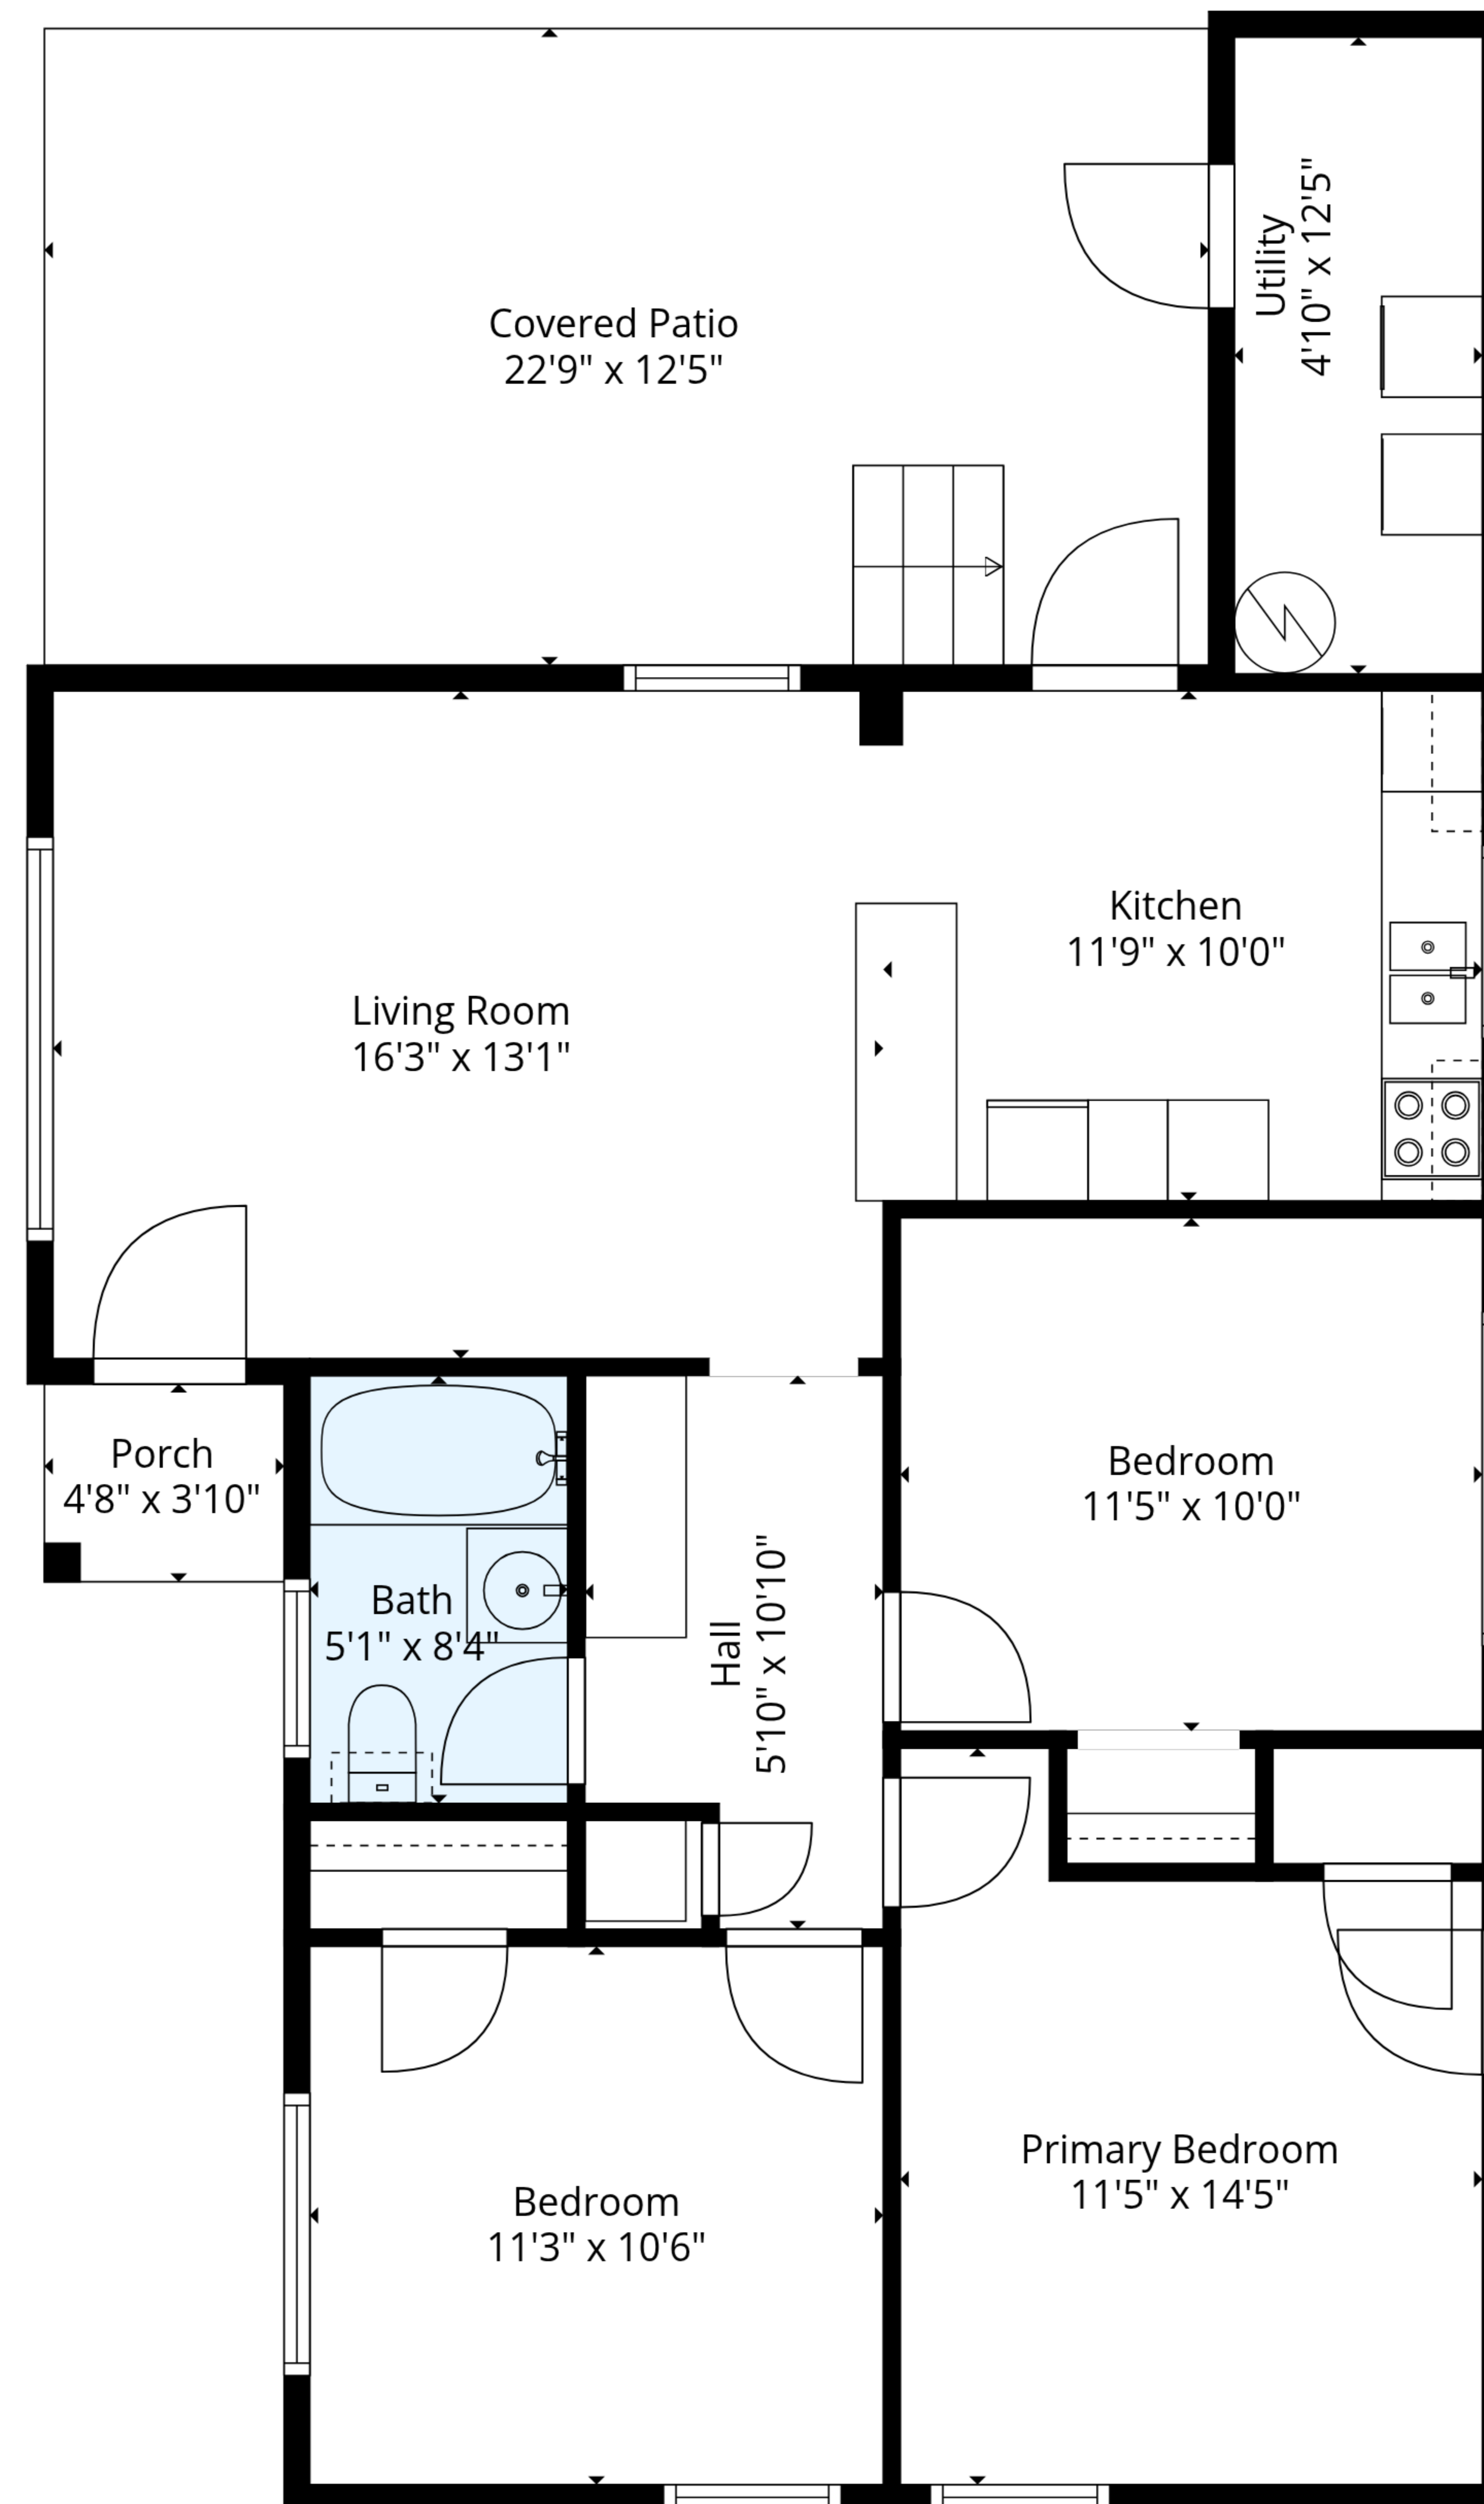

**TOTAL: 871 sq. ft**

1st floor: 871 sq. ft

EXCLUDED AREAS: UTILITY: 60 sq. ft, PORCH: 18 sq. ft, COVERED PATIO: 283 sq. ft,  
WALLS: 77 sq. ft

**TOTAL: 871 sq. ft**

1st floor: 871 sq. ft

EXCLUDED AREAS: UTILITY: 60 sq. ft, PORCH: 18 sq. ft, COVERED PATIO: 283 sq. ft,  
WALLS: 77 sq. ft