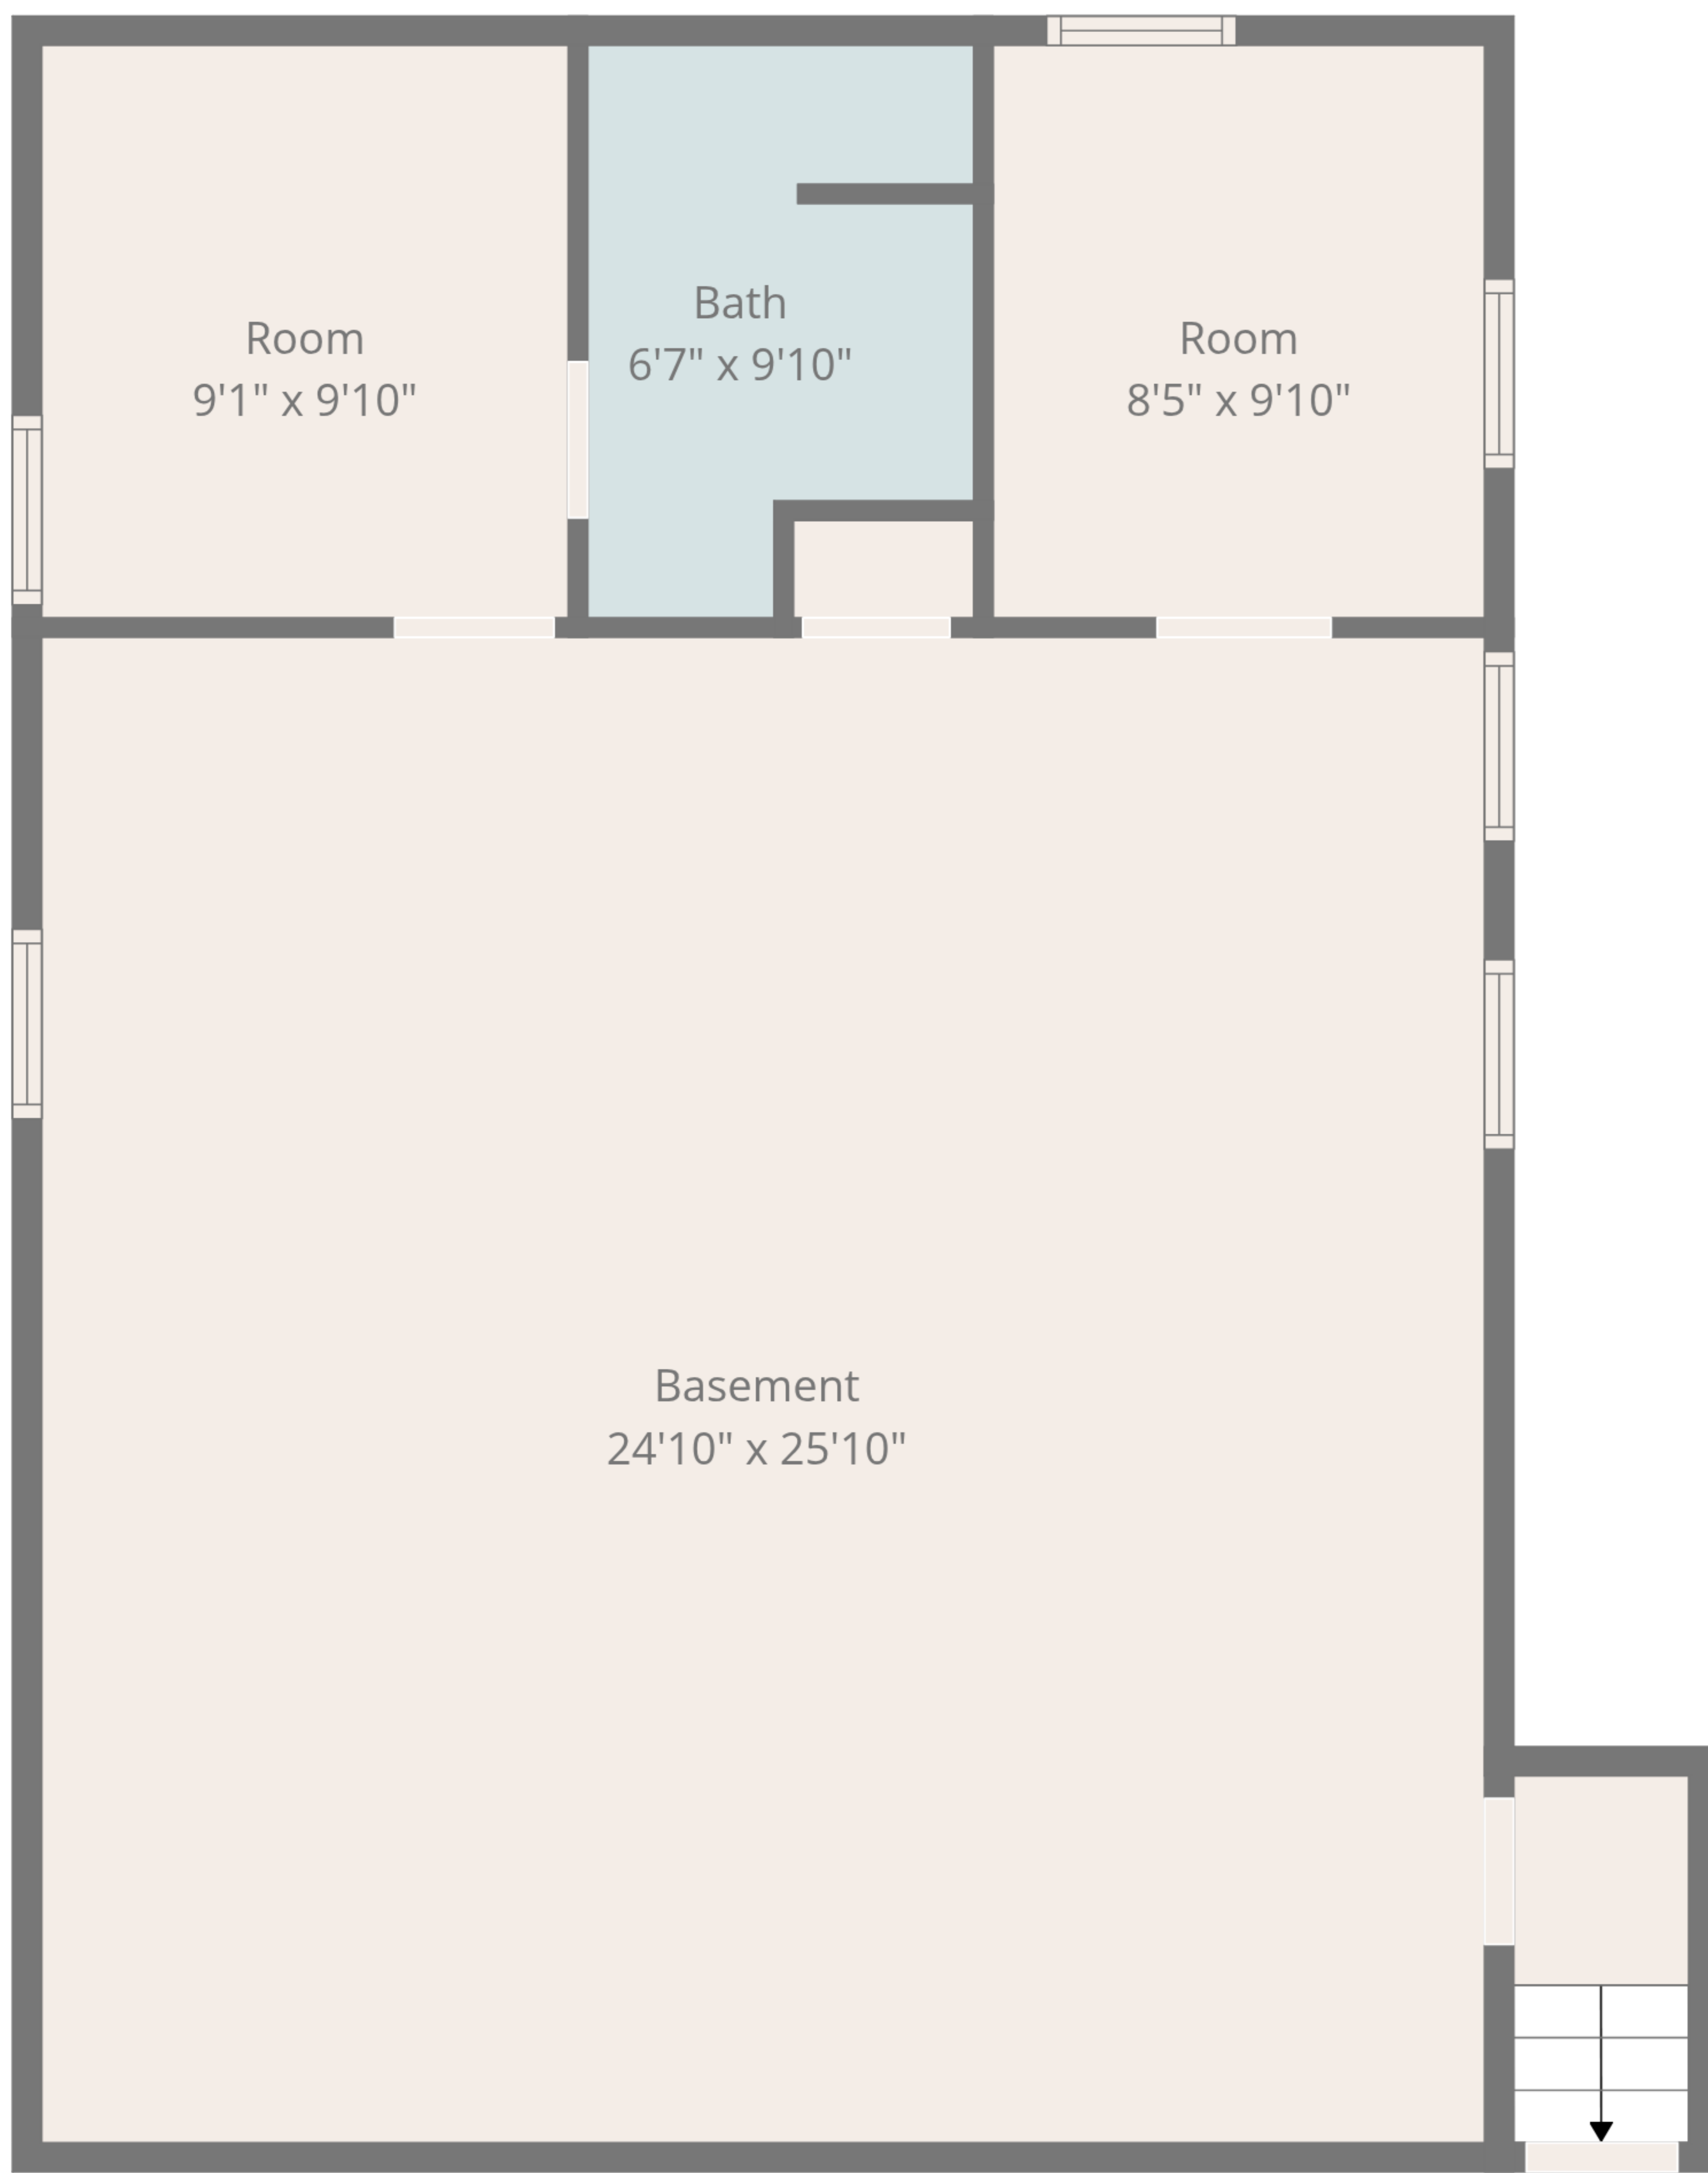

Total: 916 sq. ft

1st Floor: 22 sq. Ft, 2nd Floor: 894 sq. ft

Excluded Areas: Full Bath: 67 sq. Ft, Room: 178 sq. Ft, Basement: 648 sq. Ft,
Garage: 272 sq. Ft, Walls: 155 sq. ft

Total: 916 sq. ft

1st Floor: 22 sq. Ft, 2nd Floor: 894 sq. ft

Excluded Areas: Full Bath: 67 sq. Ft, Room: 178 sq. Ft, Basement: 648 sq. Ft,

Garage: 272 sq. Ft, Walls: 155 sq. ft

1st Floor

2nd Floor

Total: 916 sq. ft
 1st Floor: 22 sq. Ft, 2nd Floor: 894 sq. ft
 Excluded Areas: Full Bath: 67 sq. Ft, Room: 178 sq. Ft, Basement: 648 sq. Ft,
 Garage: 272 sq. Ft, Walls: 155 sq. ft