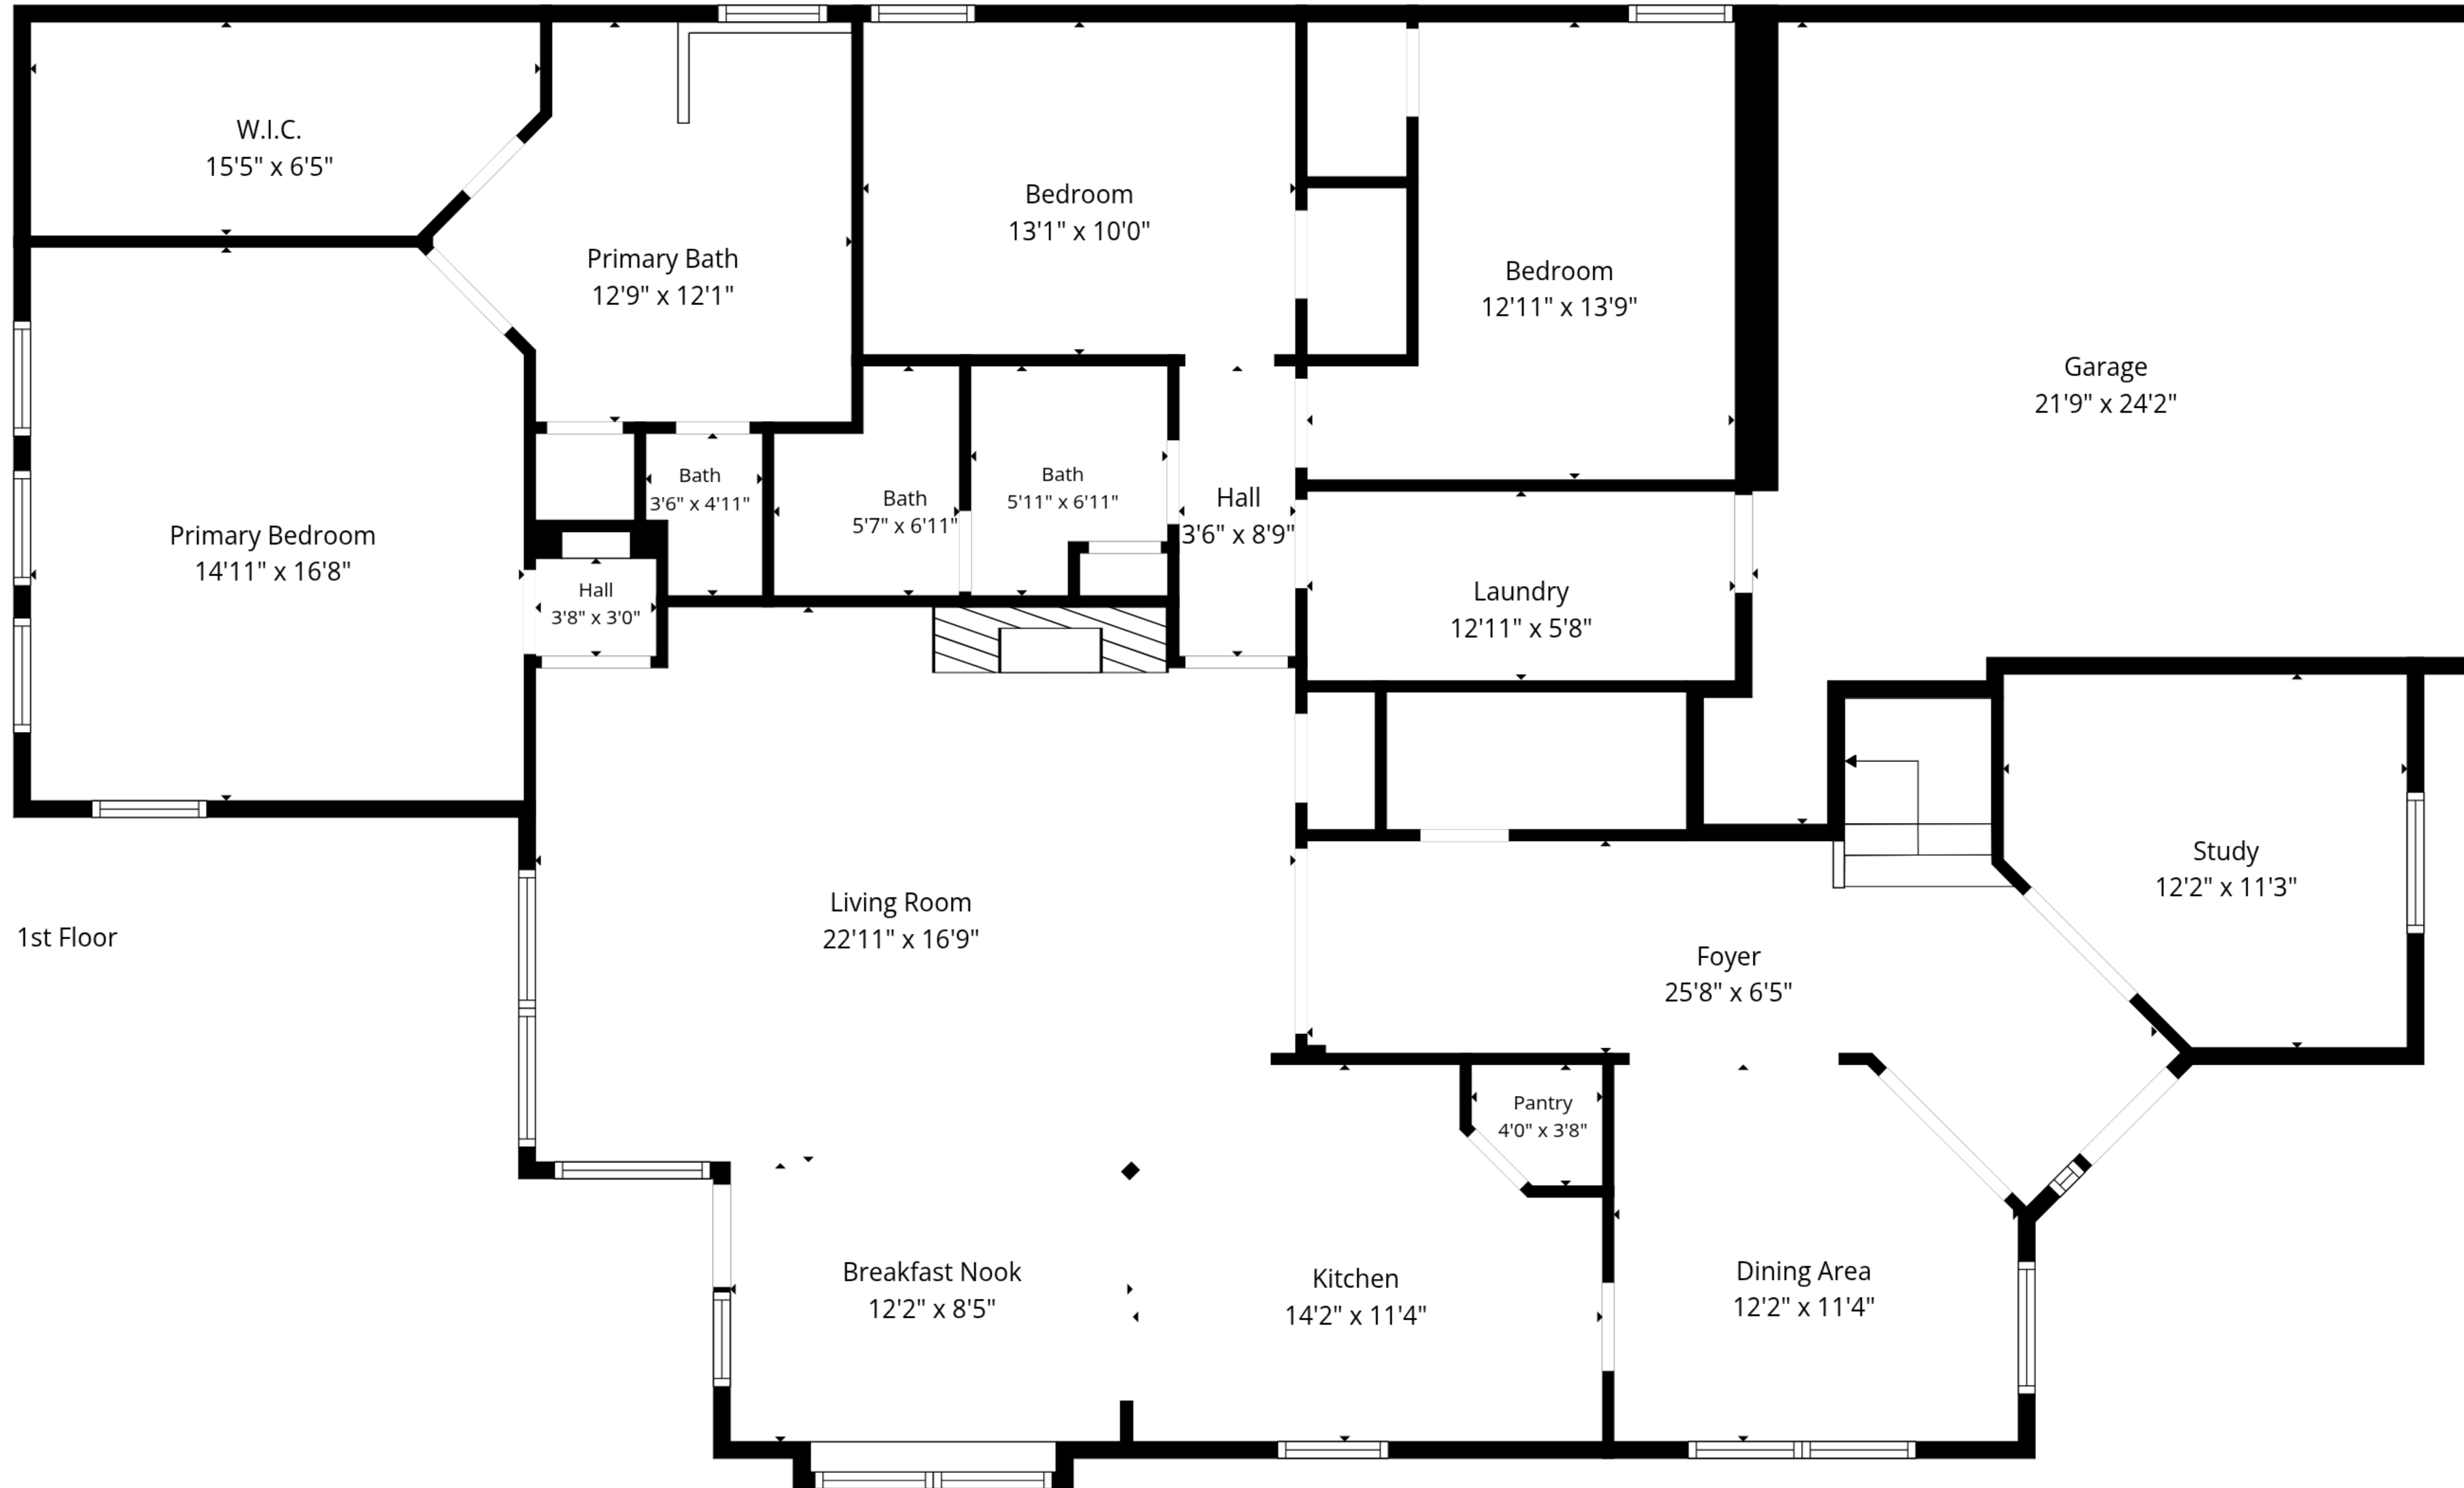

Total: 3067 sq. ft
 1st Floor: 2606 sq. Ft, 2nd Floor: 461 sq. ft
 Excluded Areas: Walls: 212 sq. ft

Measurements Deemed Reliable But Not Guarenteed.

Game Room
19'11" x 14'9"

Hall
8'3" x 4'7"

Bath
7'6" x 5'3"

W.I.C.
8'2" x 4'4"

Total: 3067 sq. ft
1st Floor: 2606 sq. Ft, 2nd Floor: 461 sq. ft
Excluded Areas: Walls: 212 sq. ft

Measurements Deemed Reliable But Not Guarenteed.

2nd Floor

1st Floor

Total: 3067 sq. ft
 1st Floor: 2606 sq. Ft, 2nd Floor: 461 sq. ft
 Excluded Areas: Walls: 212 sq. ft