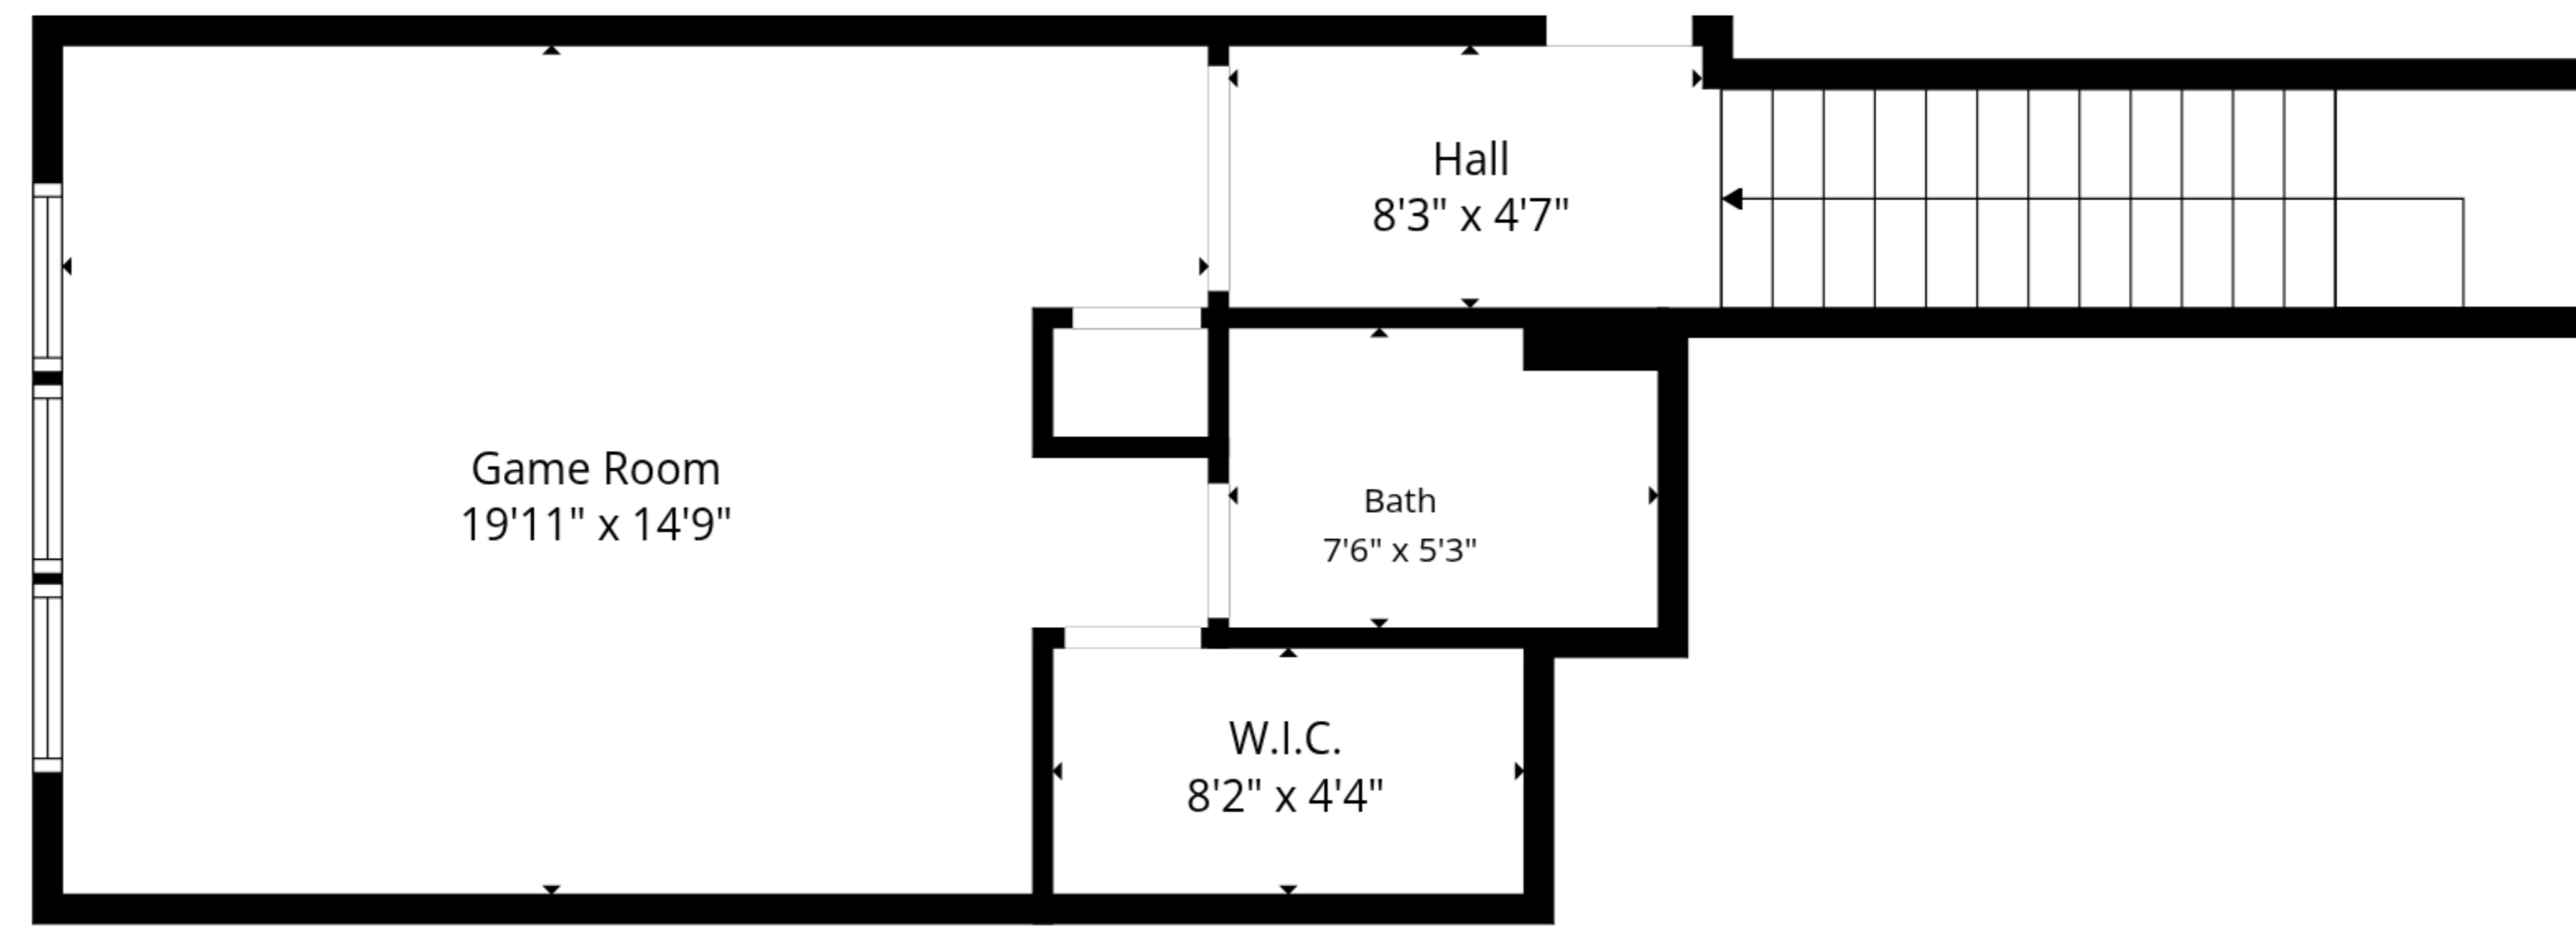

Total: 3067 sq. ft
 1st Floor: 2606 sq. Ft, 2nd Floor: 461 sq. ft
 Excluded Areas: Walls: 212 sq. ft

Measurements Deemed Reliable But Not Guarenteed.

Game Room
19'11" x 14'9"

Hall
8'3" x 4'7"

Bath
7'6" x 5'3"

W.I.C.
8'2" x 4'4"

Total: 3067 sq. ft
1st Floor: 2606 sq. Ft, 2nd Floor: 461 sq. ft
Excluded Areas: Walls: 212 sq. ft

Measurements Deemed Reliable But Not Guarenteed.

2nd Floor

1st Floor

Total: 3067 sq. ft
 1st Floor: 2606 sq. Ft, 2nd Floor: 461 sq. ft
 Excluded Areas: Walls: 212 sq. ft