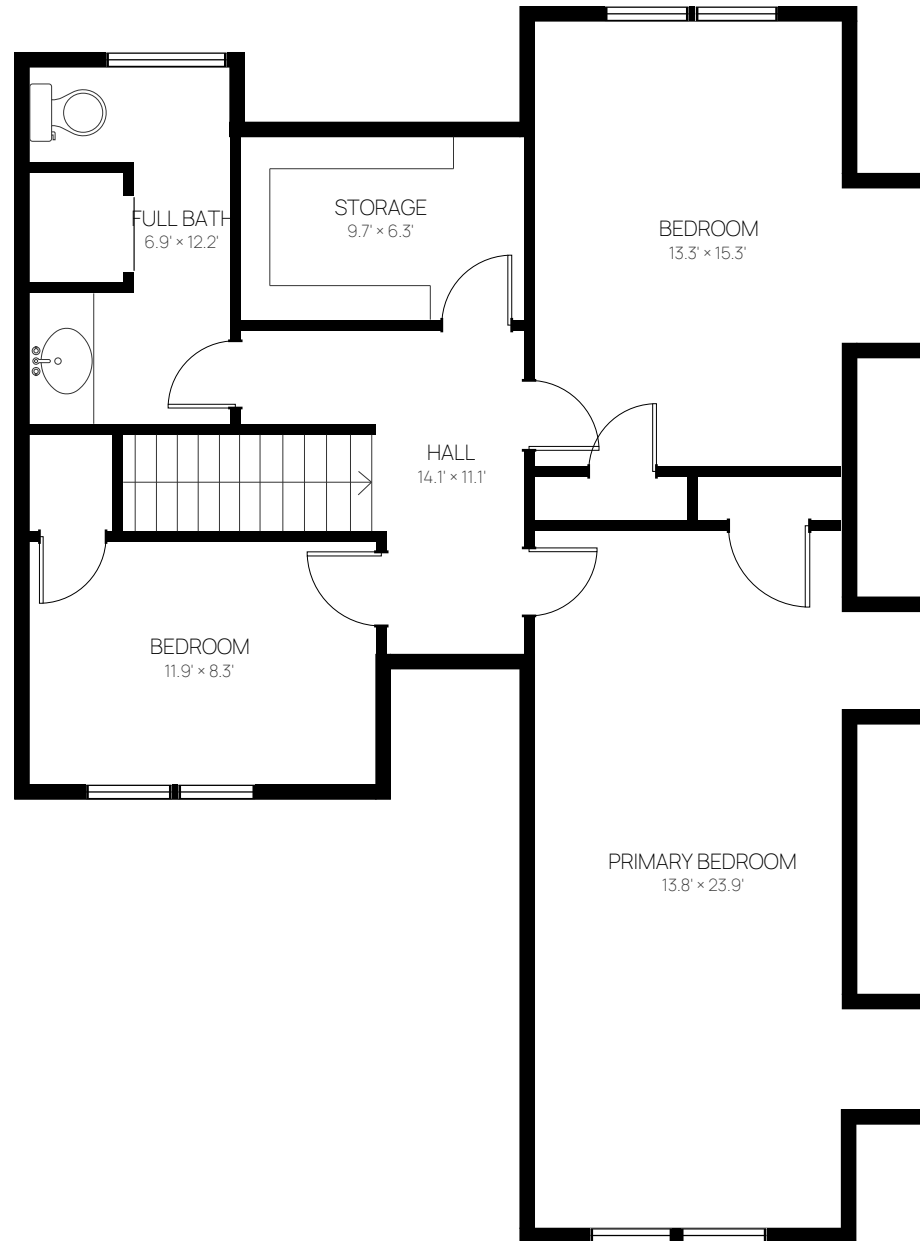

First Floor

Total GLA: 3.235 sq. ft | Total: 3.320 sq. ft

First Floor: 1.227 sq. ft

Second Floor: 1.140 sq. ft

Third Floor: 868 sq. ft (Excluded areas 86 sq. ft)

Measurements deemed highly reliable, but not guaranteed.

Second Floor

Total GLA: 3.235 sq. ft | Total: 3.320 sq. ft

First Floor: 1.227 sq. ft

Second Floor: 1.140 sq. ft

Third Floor: 868 sq. ft (Excluded areas 86 sq. ft)

Measurements deemed highly reliable, but not guaranteed.

Third Floor

Total GLA: 3.235 sq. ft | Total: 3.320 sq. ft

First Floor: 1.227 sq. ft

Second Floor: 1.140 sq. ft

Third Floor: 868 sq. ft (Excluded areas 86 sq. ft)

Measurements deemed highly reliable, but not guaranteed.