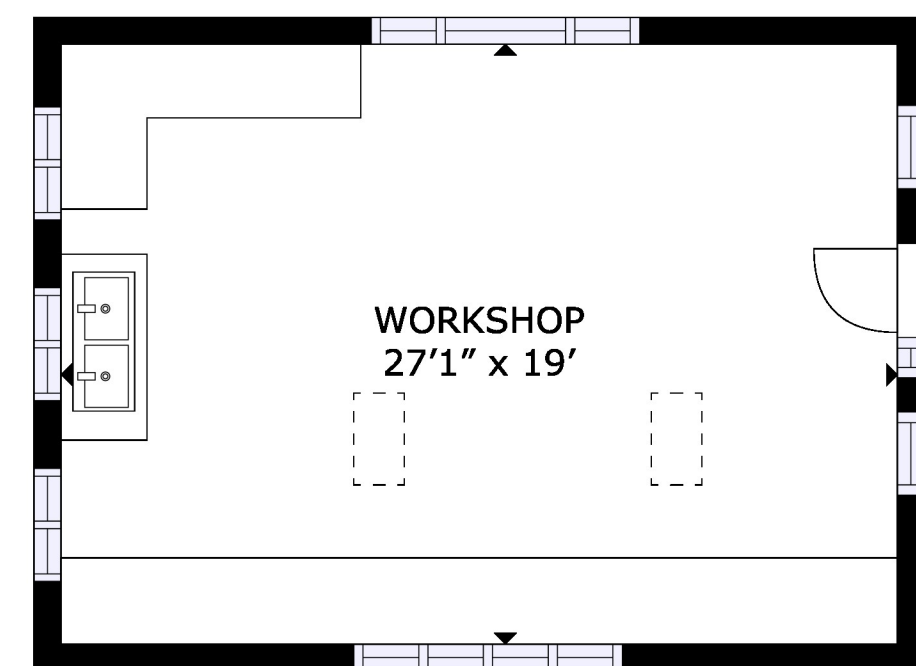

GARAGE #2/STUDIO FLOOR 2

GARAGE #2/STUDIO FLOOR 1

WORKSHOP

MAIN HOUSE

171 San Marcos Loop, Santa Fe, NM, 87508