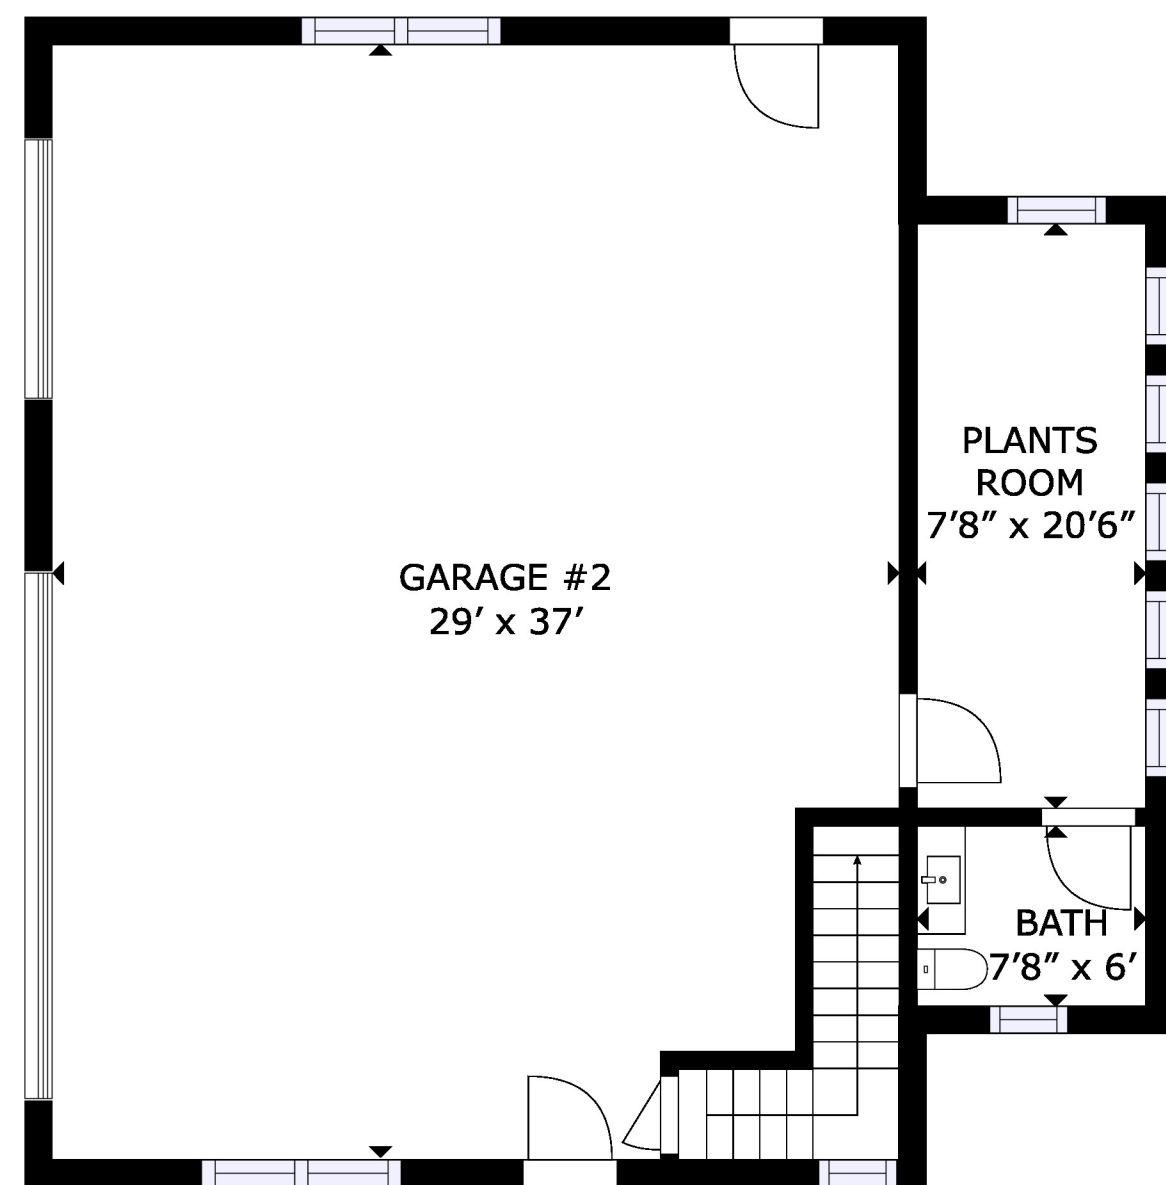

GARAGE #2/STUDIO FLOOR 2

GARAGE #2/STUDIO FLOOR 1

WORKSHOP

MAIN HOUSE

171 San Marcos Loop, Santa Fe, NM, 87508