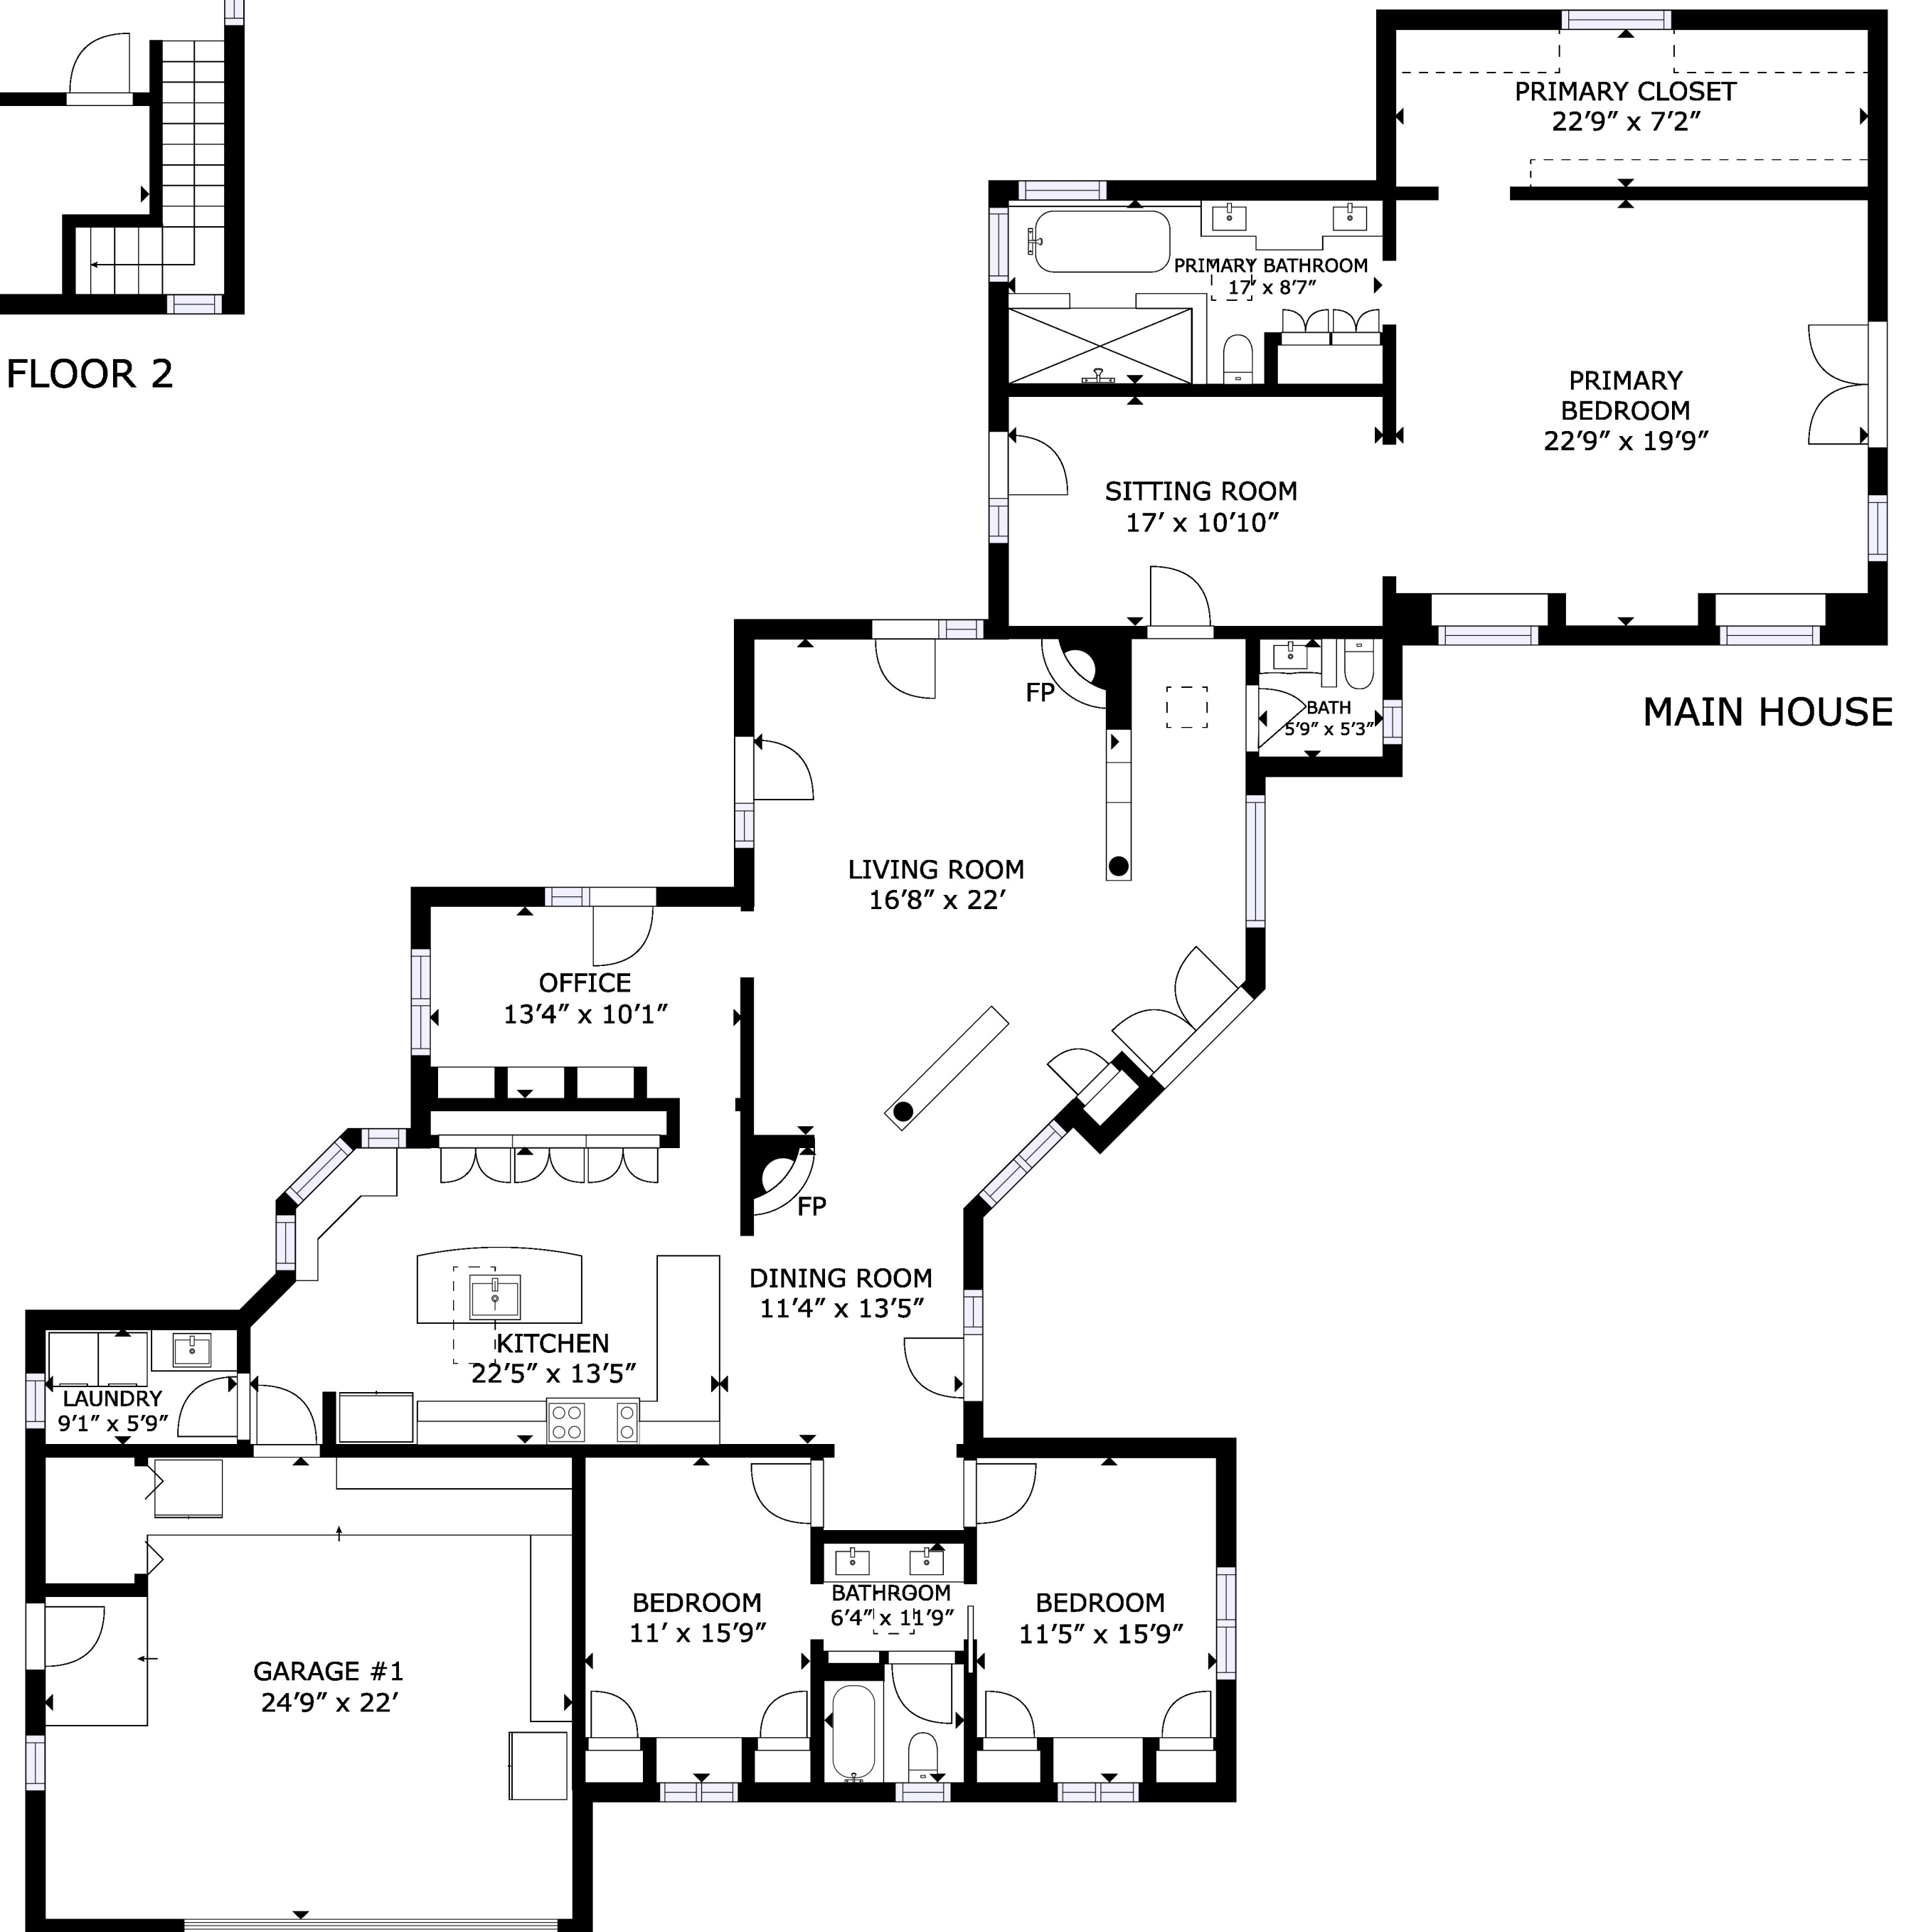

GARAGE #2/STUDIO FLOOR 2

GARAGE #2/STUDIO FLOOR 1

WORKSHOP

MAIN HOUSE

171 San Marcos Loop, Santa Fe, NM, 87508