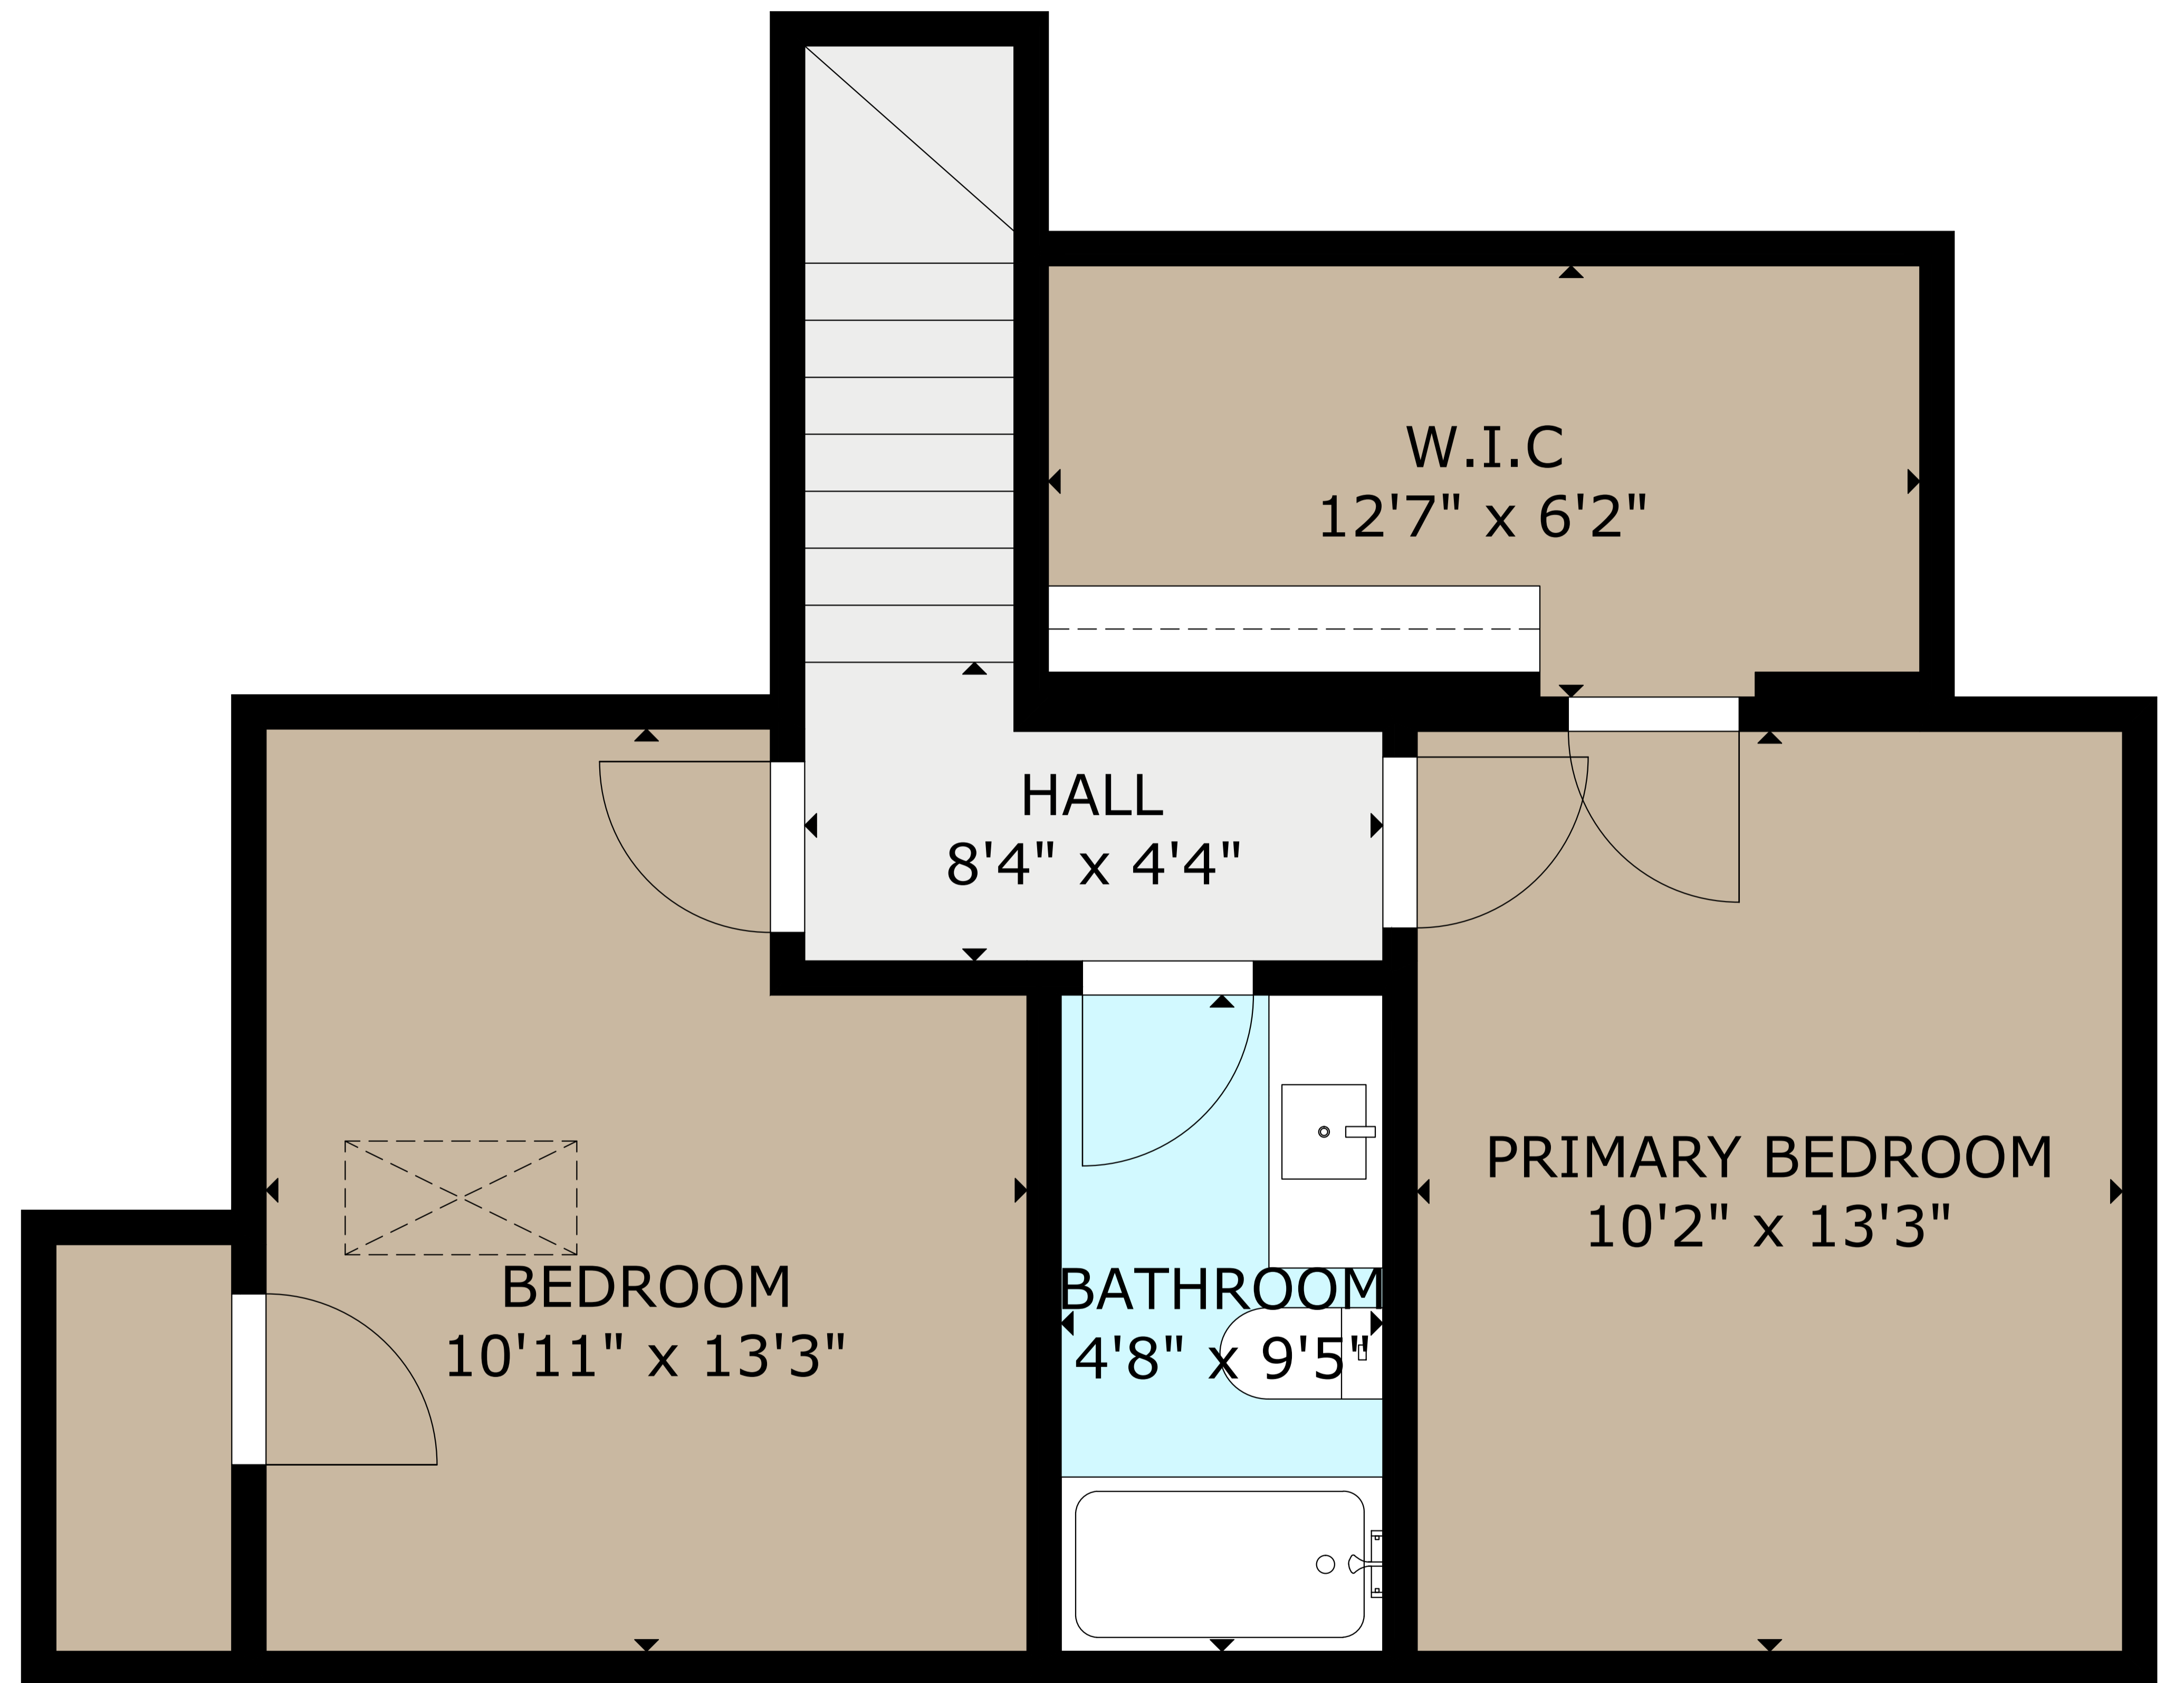

MAIN FLOOR

UPPER LEVEL 1

GROSS INTERNAL AREA
 TOTAL: 797 sq ft
 MAIN FLOOR: 308 sq ft, UPPER LEVEL 1: 489 sq ft
 SIZE AND DIMENSIONS ARE APPROXIMATE, ACTUAL MAY VARY