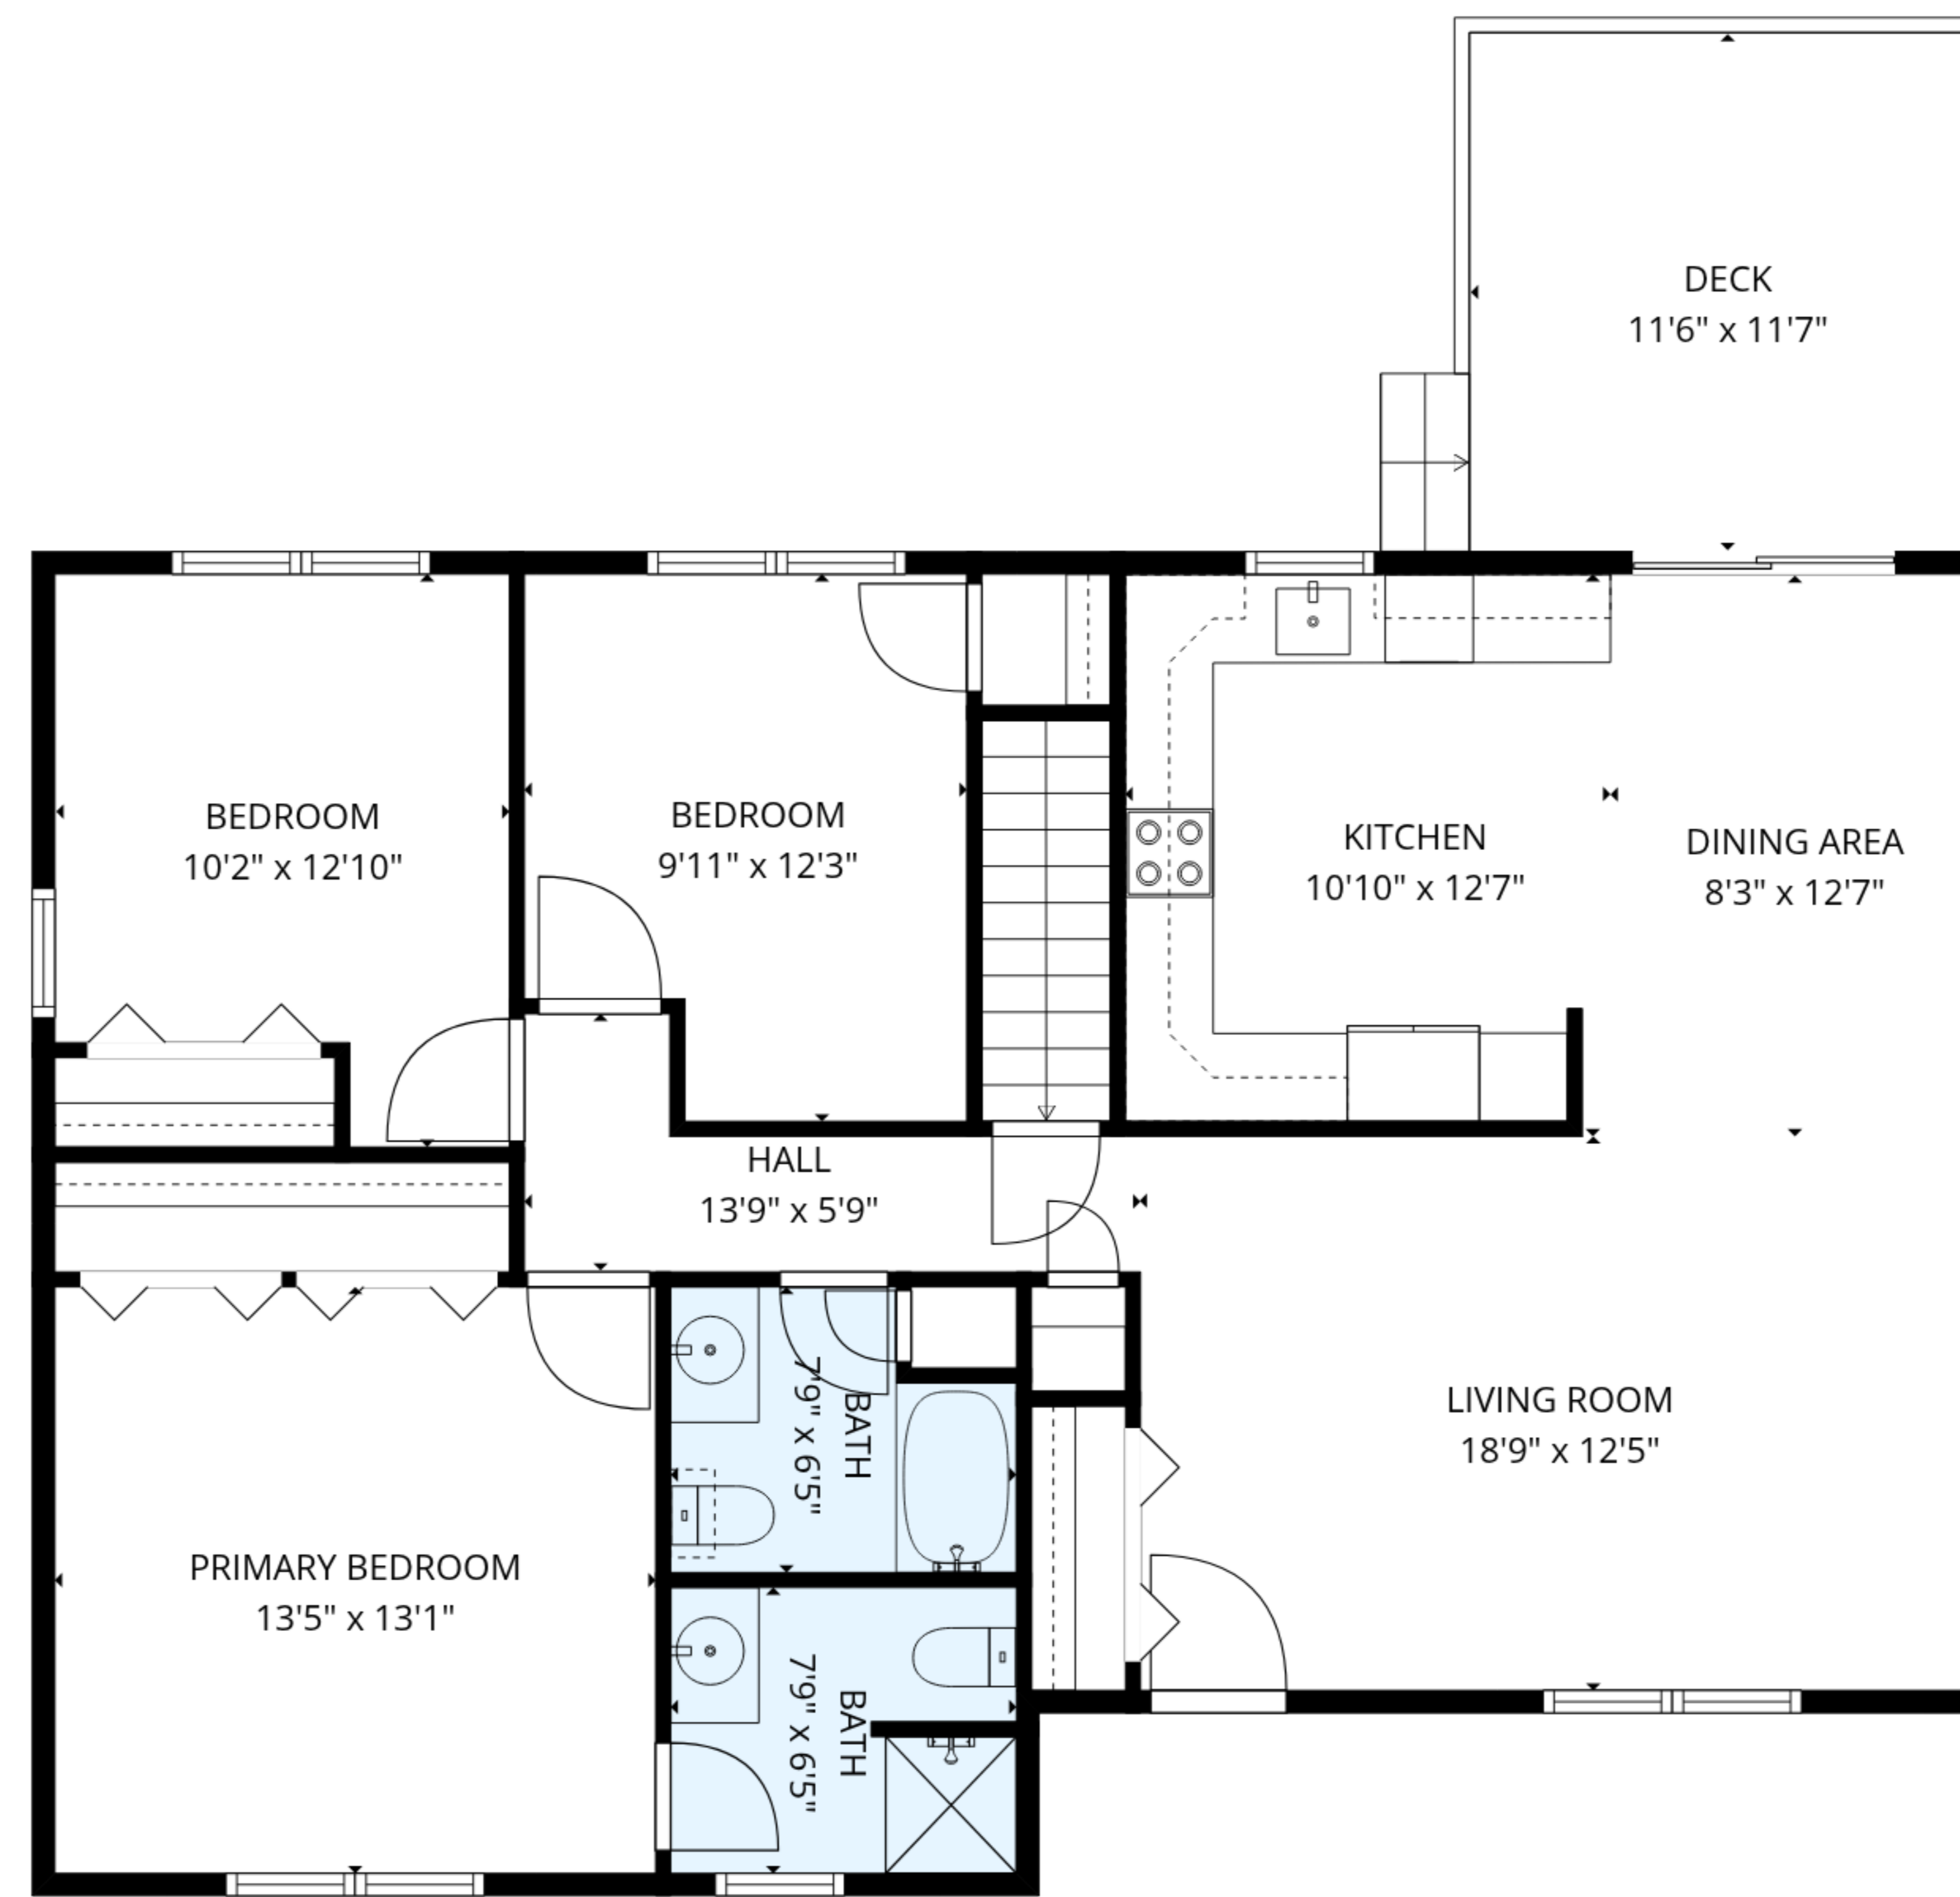

**TOTAL: 1941 sq. ft**  
Basement: 777 sq. ft, 1st floor: 1164 sq. ft  
EXCLUDED AREAS: UTILITY: 198 sq. ft, STORAGE: 209 sq. ft, DECK: 134 sq. ft,  
WALLS: 151 sq. ft

MEASUREMENTS ARE DEEMED RELIABLE BUT ARE NOT GUARANTEED.

1st floor

Basement

**TOTAL: 1941 sq. ft**  
 Basement: 777 sq. ft, 1st floor: 1164 sq. ft  
 EXCLUDED AREAS: UTILITY: 198 sq. ft, STORAGE: 209 sq. ft, DECK: 134 sq. ft,  
 WALLS: 151 sq. ft

MEASUREMENTS ARE DEEMED RELIABLE BUT ARE NOT GUARANTEED.