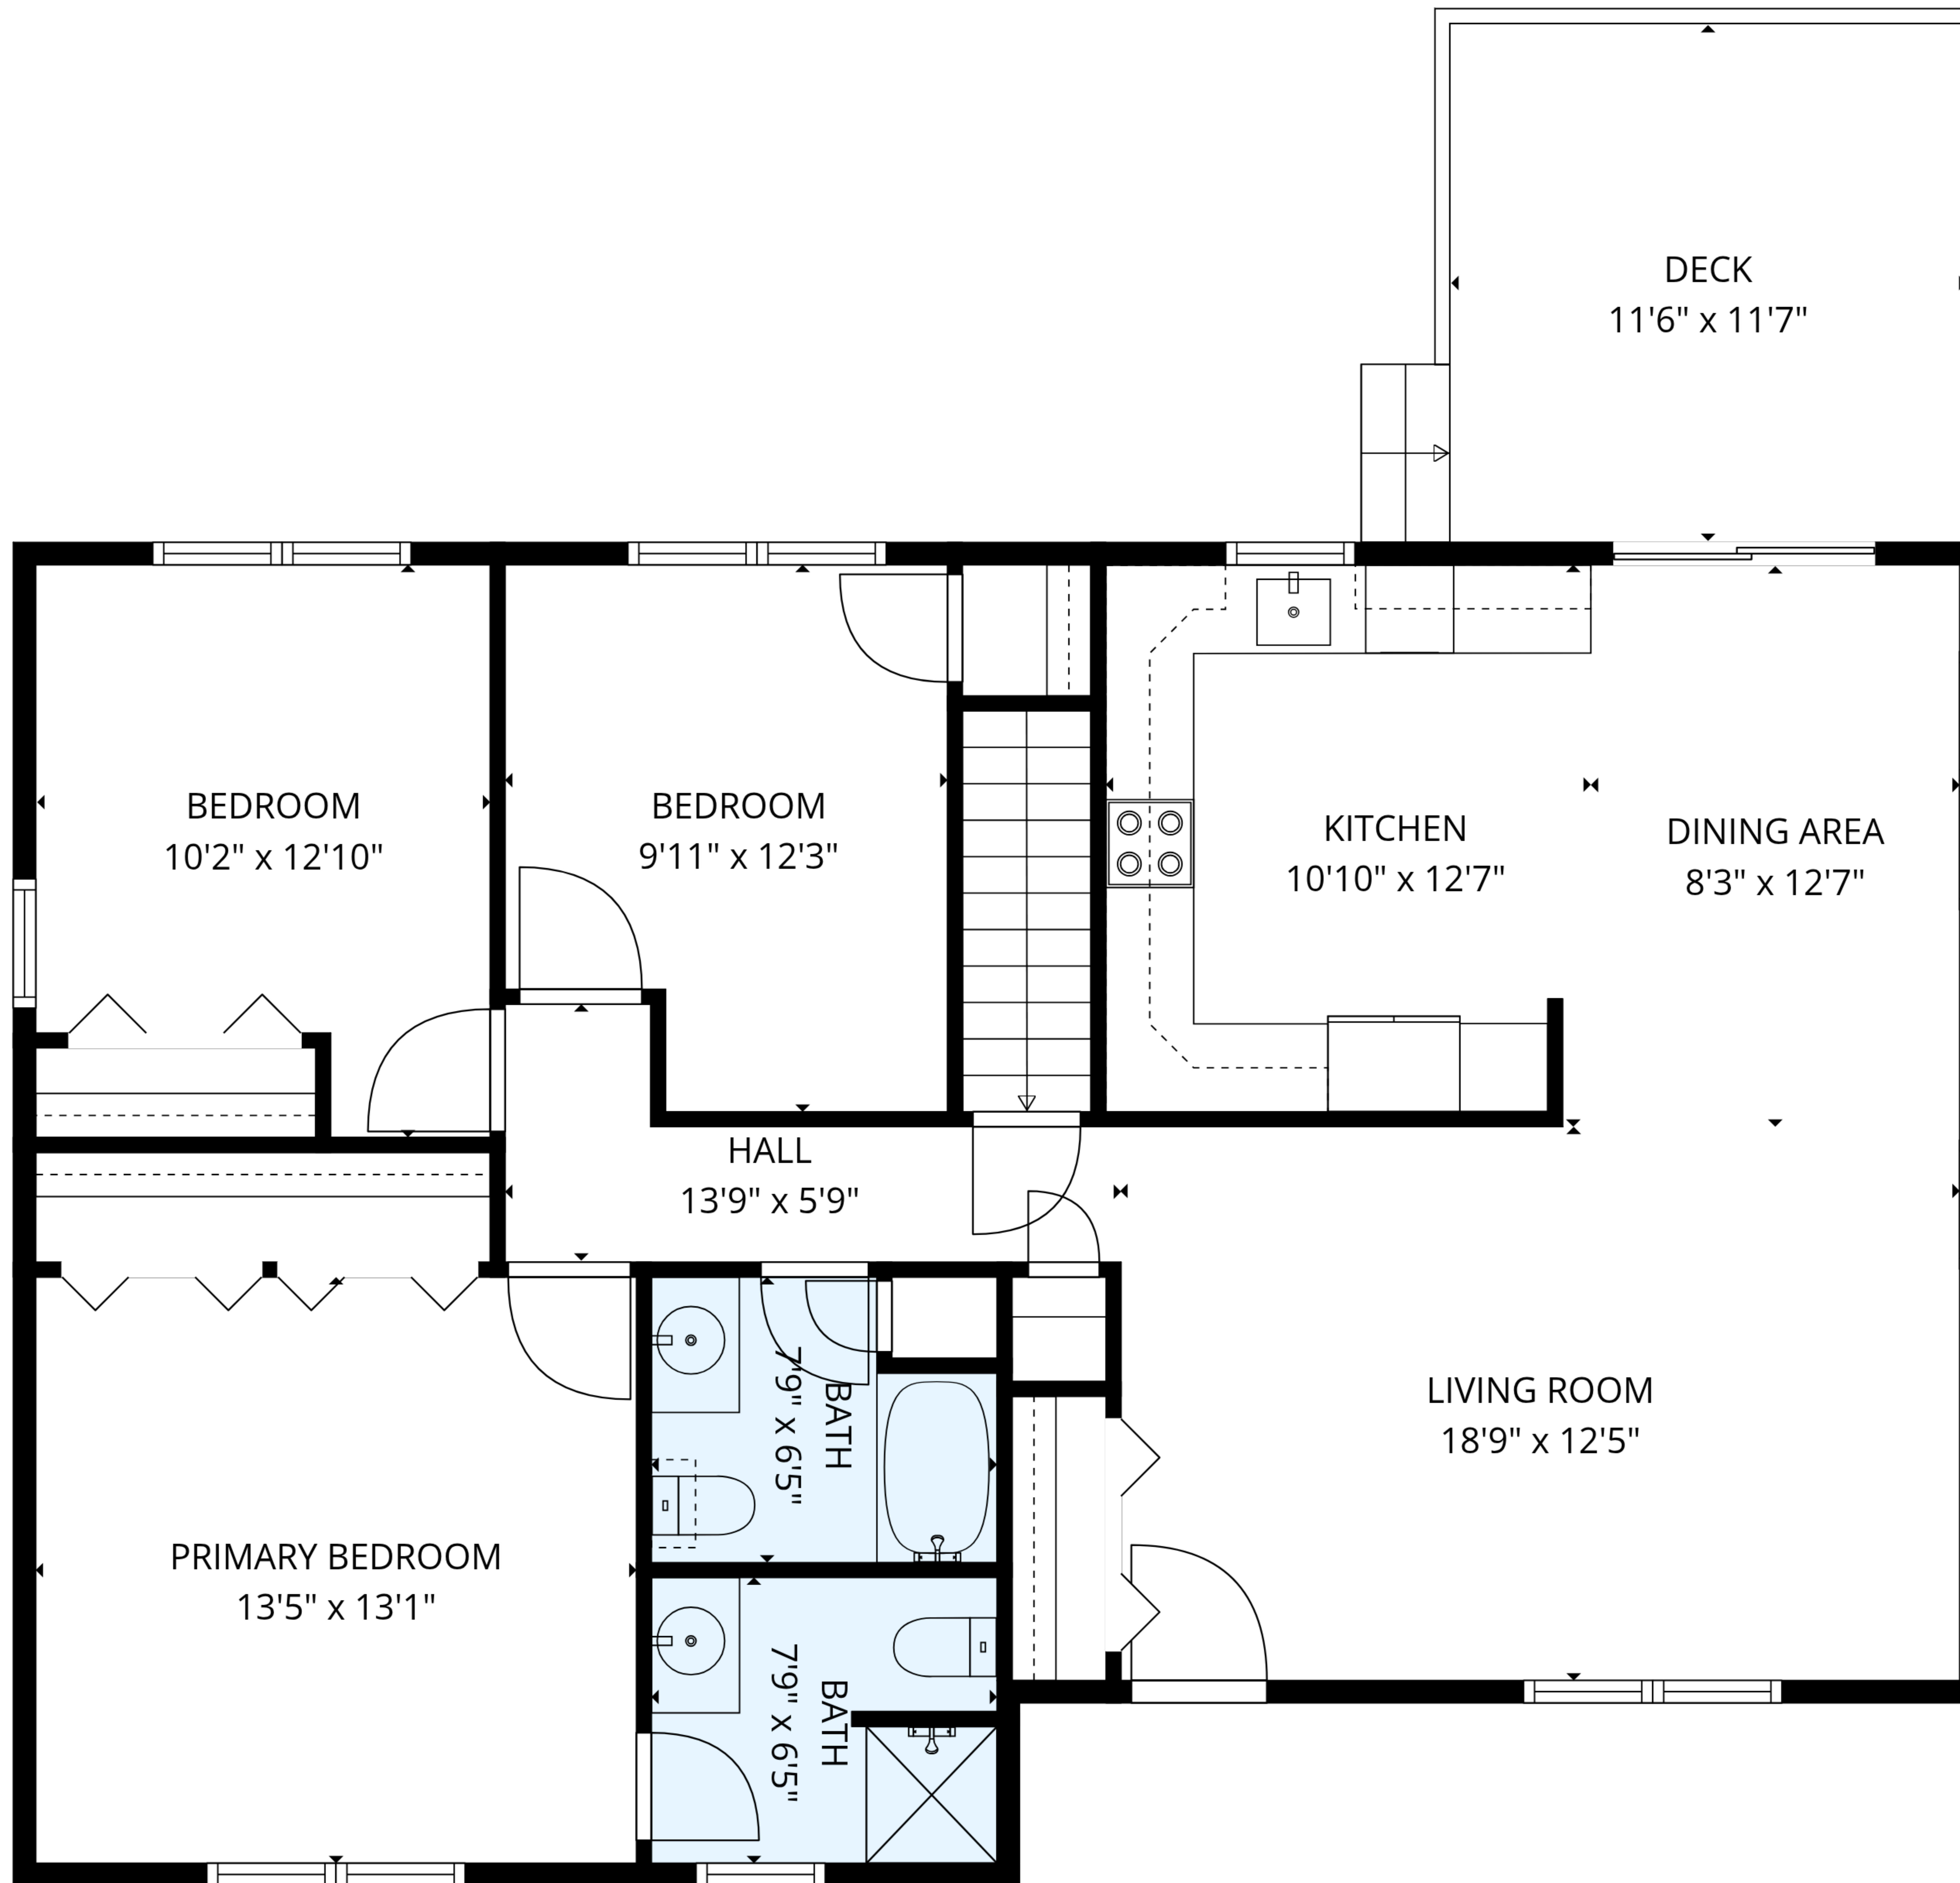

**TOTAL: 1941 sq. ft**  
Basement: 777 sq. ft, 1st floor: 1164 sq. ft  
EXCLUDED AREAS: UTILITY: 198 sq. ft, STORAGE: 209 sq. ft, DECK: 134 sq. ft,  
WALLS: 151 sq. ft

MEASUREMENTS ARE DEEMED RELIABLE BUT ARE NOT GUARANTEED.

1st floor

Basement

**TOTAL: 1941 sq. ft**  
 Basement: 777 sq. ft, 1st floor: 1164 sq. ft  
 EXCLUDED AREAS: UTILITY: 198 sq. ft, STORAGE: 209 sq. ft, DECK: 134 sq. ft,  
 WALLS: 151 sq. ft

MEASUREMENTS ARE DEEMED RELIABLE BUT ARE NOT GUARANTEED.