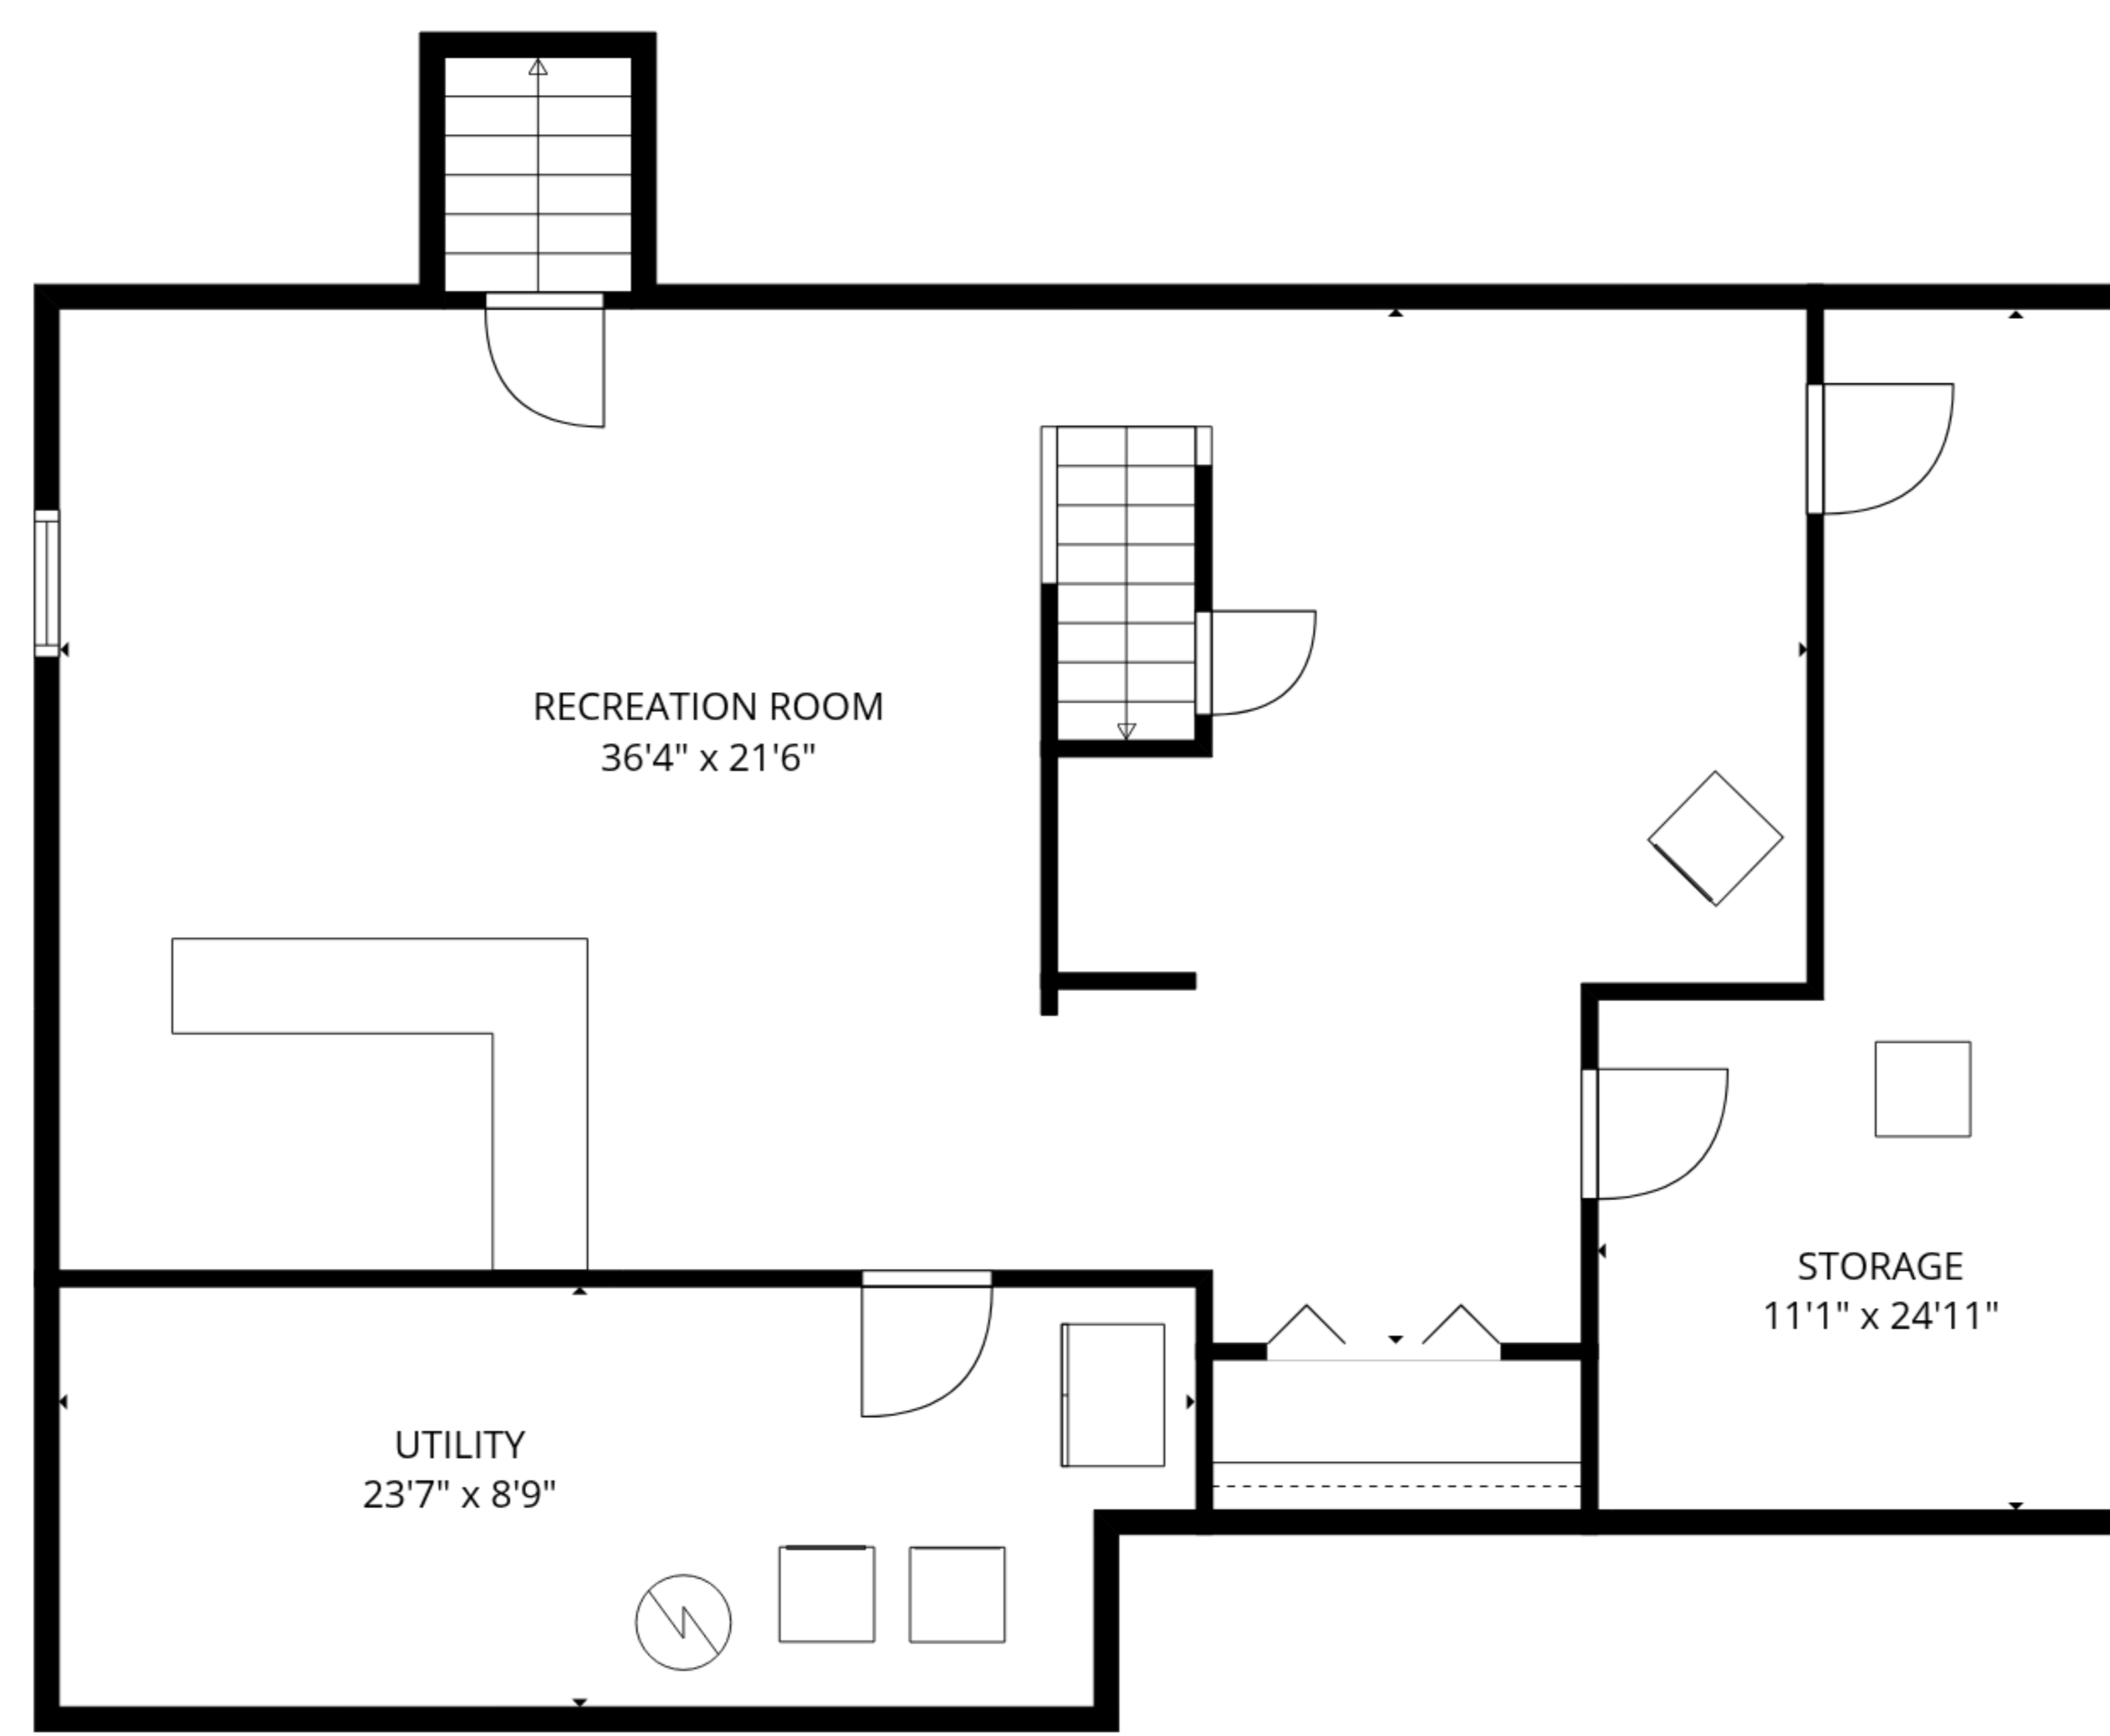

**TOTAL: 1941 sq. ft**  
Basement: 777 sq. ft, 1st floor: 1164 sq. ft  
EXCLUDED AREAS: UTILITY: 198 sq. ft, STORAGE: 209 sq. ft, DECK: 134 sq. ft,  
WALLS: 151 sq. ft

MEASUREMENTS ARE DEEMED RELIABLE BUT ARE NOT GUARANTEED.

1st floor

Basement

**TOTAL: 1941 sq. ft**  
 Basement: 777 sq. ft, 1st floor: 1164 sq. ft  
 EXCLUDED AREAS: UTILITY: 198 sq. ft, STORAGE: 209 sq. ft, DECK: 134 sq. ft,  
 WALLS: 151 sq. ft

MEASUREMENTS ARE DEEMED RELIABLE BUT ARE NOT GUARANTEED.