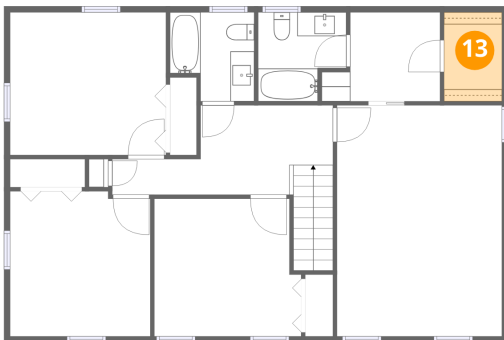

13 Floor 2 - W.I.C.

Dimensions: 4'10" x 7'5"
Area: 36 sq. ft
Counted as living area: Yes

Heated: Yes
Finished: Yes
Enclosed: Yes
Contiguous: Yes
Permitted: Yes
Wet space: No
Addition: No
Conversion: No