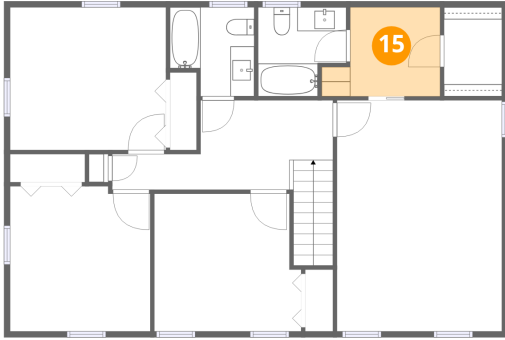

2708 Fillmore Road, Bon Air, North Chesterfield, Chesterfield County, Virginia, United States, 23235

15 Floor 2 - Hall

Dimensions: 9'11" x 7'5"
Area: 62 sq. ft
Counted as living area: Yes

Heated: Yes
Finished: Yes
Enclosed: Yes
Contiguous: Yes
Permitted: Yes
Wet space: No
Addition: No
Conversion: No