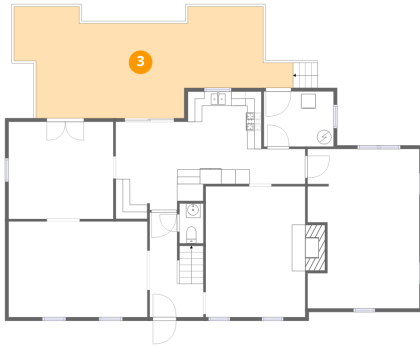

2 Floor 1 - Kitchen

Dimensions: 17'9" x 15'2"
Area: 182 sq. ft
Counted as living area: Yes

Heated: Yes
Finished: Yes
Enclosed: Yes
Contiguous: Yes
Permitted: Yes
Wet space: No
Addition: No
Conversion: No

2708 Fillmore Road, Bon Air, North Chesterfield, Chesterfield County, Virginia, United States, 23235

3 Floor 1 - Deck

Dimensions: 35'8" x 15'5"
Area: 444 sq. ft
Counted as living area: No

Heated: No
Finished: No
Enclosed: No
Contiguous: Yes
Permitted: Yes
Wet space: No
Addition: No
Conversion: No

4 Floor 1 - Family Room

Dimensions: 13'9" x 18'2"
Area: 268 sq. ft
Counted as living area: Yes

Heated: Yes
Finished: Yes
Enclosed: Yes
Contiguous: Yes
Permitted: Yes
Wet space: No
Addition: No
Conversion: No