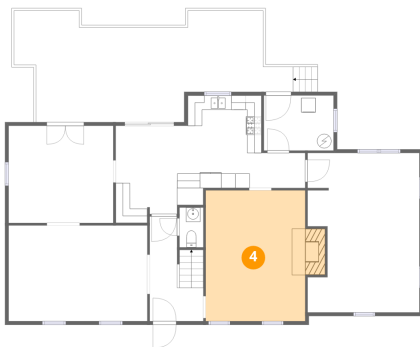

2 Floor 1 - Kitchen

Dimensions: 17'9" x 15'2"
Area: 182 sq. ft
Counted as living area: Yes

Heated: Yes
Finished: Yes
Enclosed: Yes
Contiguous: Yes
Permitted: Yes
Wet space: No
Addition: No
Conversion: No

2708 Fillmore Road, Bon Air, North Chesterfield, Chesterfield County, Virginia, United States, 23235

3 Floor 1 - Deck

Dimensions: 35'8" x 15'5"
Area: 444 sq. ft
Counted as living area: No

Heated: No
Finished: No
Enclosed: No
Contiguous: Yes
Permitted: Yes
Wet space: No
Addition: No
Conversion: No

4 Floor 1 - Family Room

Dimensions: 13'9" x 18'2"
Area: 268 sq. ft
Counted as living area: Yes

Heated: Yes
Finished: Yes
Enclosed: Yes
Contiguous: Yes
Permitted: Yes
Wet space: No
Addition: No
Conversion: No