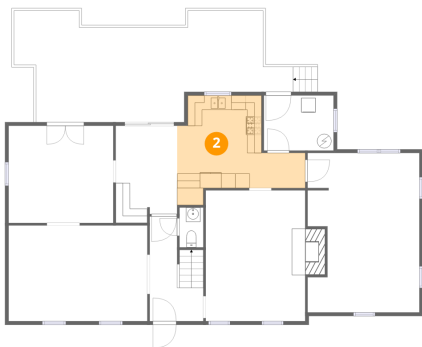

Home report

2708 Fillmore Road, Bon Air, North Chesterfield, Chesterfield County, Virginia, United States, 23235

Room dimensions

Floor 2

Total:1115sqft Excluded: 0sqft

| # | | Dimensions | sqft | Counted as living area |
|----|-----------------|----------------|------------|------------------------|
| 11 | Bath | 7'5" x 7'5" | 48 sq. ft | Yes |
| 12 | Bedroom | 13'0" x 11'11" | 156 sq. ft | Yes |
| 13 | W.I.C. | 4'10" x 7'5" | 36 sq. ft | Yes |
| 14 | Bath | 7'1" x 7'5" | 46 sq. ft | Yes |
| 15 | Hall | 9'11" x 7'5" | 62 sq. ft | Yes |
| 16 | Hall | 18'6" x 7'6" | 126 sq. ft | Yes |
| 17 | Bedroom | 12'4" x 11'6" | 135 sq. ft | Yes |
| 18 | Bedroom | 11'8" x 12'1" | 140 sq. ft | Yes |
| 19 | Primary Bedroom | 13'10" x 19'4" | 267 sq. ft | Yes |

2708 Fillmore Road, Bon Air, North Chesterfield, Chesterfield County, Virginia, United States, 23235

1 Floor 1 - Foyer

Dimensions: 7'5" x 14'6"
Area: 91 sq. ft
Counted as living area: Yes

Heated: Yes
Finished: Yes
Enclosed: Yes
Contiguous: Yes
Permitted: Yes
Wet space: No
Addition: No
Conversion: No

2 Floor 1 - Kitchen

Dimensions: 17'9" x 15'2"
Area: 182 sq. ft
Counted as living area: Yes

Heated: Yes
Finished: Yes
Enclosed: Yes
Contiguous: Yes
Permitted: Yes
Wet space: No
Addition: No
Conversion: No