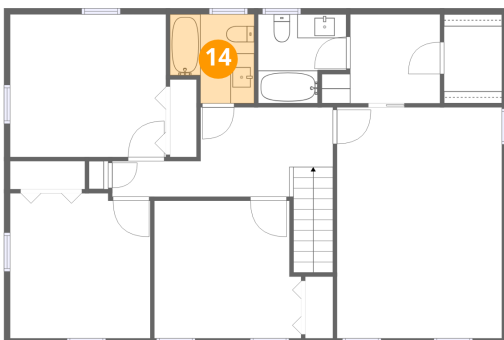

12 Floor 2 - Bedroom

Dimensions: 13'0" x 11'11"
Area: 156 sq. ft
Counted as living area: Yes

Heated: Yes
Finished: Yes
Enclosed: Yes
Contiguous: Yes
Permitted: Yes
Wet space: No
Addition: No
Conversion: No

13 Floor 2 - W.I.C.

Dimensions: 4'10" x 7'5"
Area: 36 sq. ft
Counted as living area: Yes

Heated: Yes
Finished: Yes
Enclosed: Yes
Contiguous: Yes
Permitted: Yes
Wet space: No
Addition: No
Conversion: No

14 Floor 2 - Bath