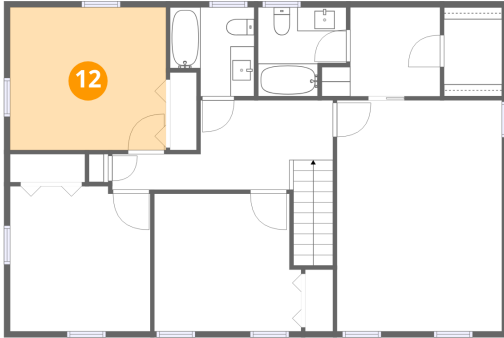

2708 Fillmore Road, Bon Air, North Chesterfield, Chesterfield County, Virginia, United States, 23235

12 Floor 2 - Bedroom

Dimensions: 13'0" x 11'11"
Area: 156 sq. ft
Counted as living area: Yes

Heated: Yes
Finished: Yes
Enclosed: Yes
Contiguous: Yes
Permitted: Yes
Wet space: No
Addition: No
Conversion: No