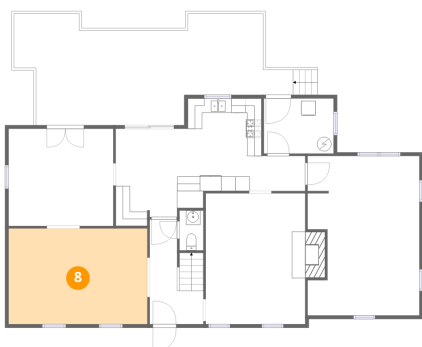

8 Floor 1 - Living Room

Dimensions: 19'3" x 13'3"
Area: 256 sq. ft
Counted as living area: Yes

Heated: Yes
Finished: Yes
Enclosed: Yes
Contiguous: Yes
Permitted: Yes
Wet space: No
Addition: No
Conversion: No