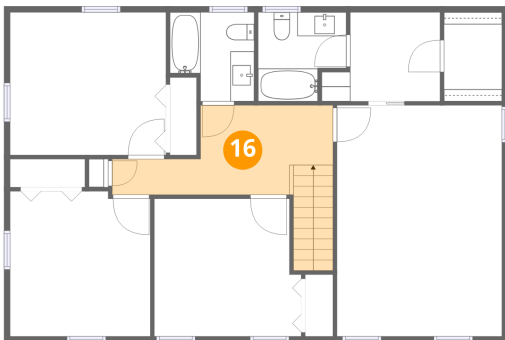

16 Floor 2 - Hall

Dimensions: 18'6" x 7'6"
Area: 126 sq. ft
Counted as living area: Yes

Heated: Yes
Finished: Yes
Enclosed: Yes
Contiguous: Yes
Permitted: Yes
Wet space: No
Addition: No
Conversion: No