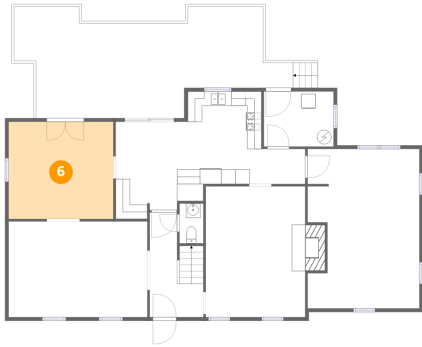

5 Floor 1 - WC

Dimensions: 3'4" x 5'6"
Area: 18 sq. ft
Counted as living area: Yes

Heated: Yes
Finished: Yes
Enclosed: Yes
Contiguous: Yes
Permitted: Yes
Wet space: Yes
Addition: No
Conversion: No

2708 Fillmore Road, Bon Air, North Chesterfield, Chesterfield County, Virginia, United States, 23235

6 Floor 1 - Dining Area

Dimensions: 14'6" x 13'5"
Area: 196 sq. ft
Counted as living area: Yes

Heated: Yes
Finished: Yes
Enclosed: Yes
Contiguous: Yes
Permitted: Yes
Wet space: No
Addition: No
Conversion: No