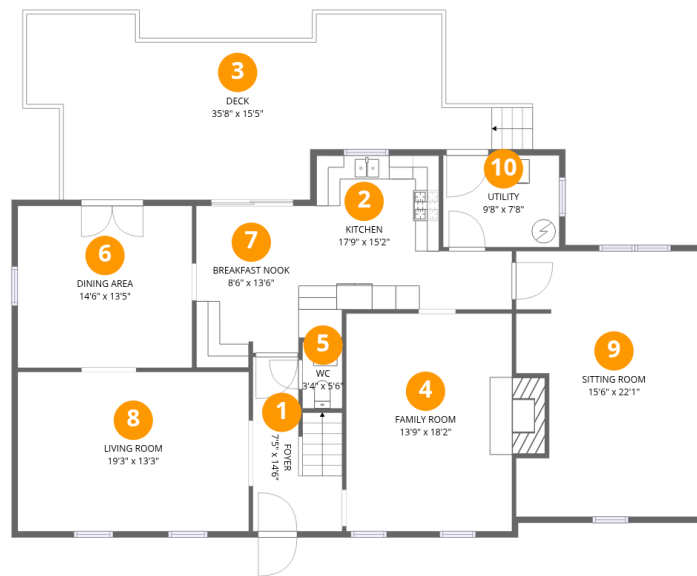

Home report

2708 Fillmore Road, Bon Air, North Chesterfield, Chesterfield County, Virginia, United States, 23235

1st floor

Ground floor

Total Area: 2681 sq. ft

Ground Floor: 1566 sq. ft, 1st Floor: 1115 sq. ft

Excluded: Deck 444 sq. ft, Walls: 158 sq. ft

Property summary

Home report

2708 Fillmore Road, Bon Air, North Chesterfield, Chesterfield County, Virginia, United States, 23235

Room dimensions

Floor 1

Total:1566sqft

Excluded: 444sqft

| # | | Dimensions | sqft | Counted as living area |
|----|----------------|---------------|------------|------------------------|
| 1 | Foyer | 7'5" x 14'6" | 91 sq. ft | Yes |
| 2 | Kitchen | 17'9" x 15'2" | 182 sq. ft | Yes |
| 3 | Deck | 35'8" x 15'5" | 444 sq. ft | No |
| 4 | Family Room | 13'9" x 18'2" | 268 sq. ft | Yes |
| 5 | WC | 3'4" x 5'6" | 18 sq. ft | Yes |
| 6 | Dining Area | 14'6" x 13'5" | 196 sq. ft | Yes |
| 7 | Breakfast Nook | 8'6" x 13'6" | 110 sq. ft | Yes |
| 8 | Living Room | 19'3" x 13'3" | 256 sq. ft | Yes |
| 9 | Sitting Room | 15'6" x 22'1" | 322 sq. ft | Yes |
| 10 | Utility | 9'8" x 7'8" | 74 sq. ft | Yes |

2 Floor 1 - Kitchen

Dimensions: 17'9" x 15'2"
Area: 182 sq. ft
Counted as living area: Yes

Heated: Yes
Finished: Yes
Enclosed: Yes
Contiguous: Yes
Permitted: Yes
Wet space: No
Addition: No
Conversion: No