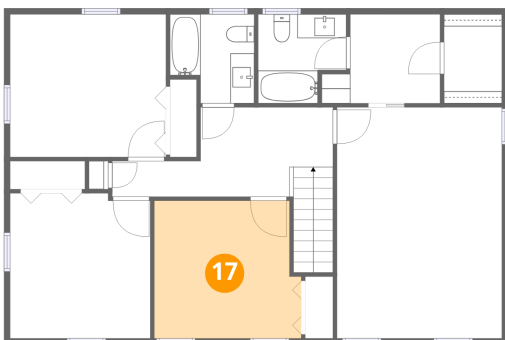

17 Floor 2 - Bedroom

Dimensions: 12'4" x 11'6"
Area: 135 sq. ft
Counted as living area: Yes

Heated: Yes
Finished: Yes
Enclosed: Yes
Contiguous: Yes
Permitted: Yes
Wet space: No
Addition: No
Conversion: No