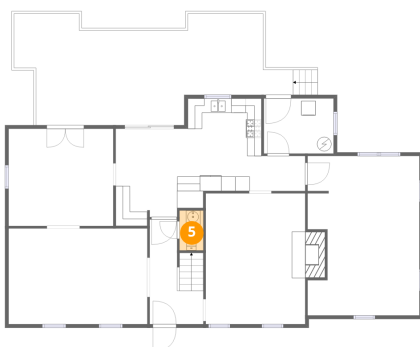

5 Floor 1 - WC

Dimensions: 3'4" x 5'6"
Area: 18 sq. ft
Counted as living area: Yes

Heated: Yes
Finished: Yes
Enclosed: Yes
Contiguous: Yes
Permitted: Yes
Wet space: Yes
Addition: No
Conversion: No