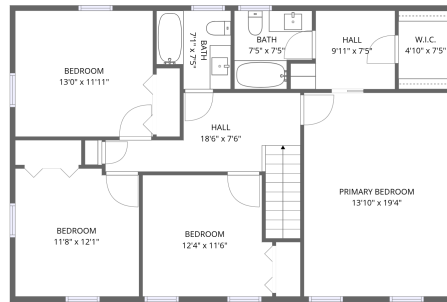

Home report

2708 Fillmore Road, Bon Air, North Chesterfield, Chesterfield County, Virginia, United States, 23235

1st floor

Ground floor

Total Area: 2681 sq. ft

Ground Floor: 1566 sq. ft, 1st Floor: 1115 sq. ft

Excluded: Deck 444 sq. ft, Walls: 158 sq. ft

Property summary

Home report

2708 Fillmore Road, Bon Air, North Chesterfield, Chesterfield County, Virginia, United States, 23235

Room dimensions

Floor 1

Total:1566sqft

18 Floor 2 - Bedroom

Dimensions: 11'8" x 12'1"
Area: 140 sq. ft
Counted as living area: Yes

Heated: Yes
Finished: Yes
Enclosed: Yes
Contiguous: Yes
Permitted: Yes
Wet space: No
Addition: No
Conversion: No

19 Floor 2 - Primary Bedroom

Dimensions: 13'10" x 19'4"
Area: 267 sq. ft
Counted as living area: Yes

Heated: Yes
Finished: Yes
Enclosed: Yes
Contiguous: Yes
Permitted: Yes
Wet space: No
Addition: No
Conversion: No