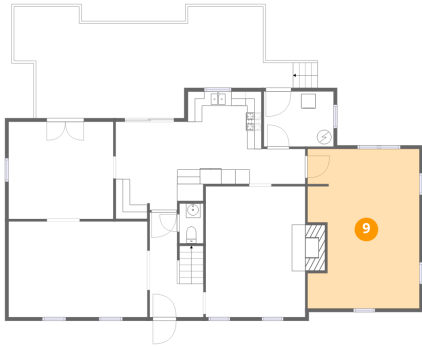

7 Floor 1 - Breakfast Nook

Dimensions: 8'6" x 13'6"
Area: 110 sq. ft
Counted as living area: Yes

Heated: Yes
Finished: Yes
Enclosed: Yes
Contiguous: Yes
Permitted: Yes
Wet space: No
Addition: No
Conversion: No

8 Floor 1 - Living Room

Dimensions: 19'3" x 13'3"
Area: 256 sq. ft
Counted as living area: Yes

Heated: Yes
Finished: Yes
Enclosed: Yes
Contiguous: Yes
Permitted: Yes
Wet space: No
Addition: No
Conversion: No

2708 Fillmore Road, Bon Air, North Chesterfield, Chesterfield County, Virginia, United States, 23235

9 Floor 1 - Sitting Room

Dimensions: 15'6" x 22'1"
Area: 322 sq. ft
Counted as living area: Yes

Heated: Yes
Finished: Yes
Enclosed: Yes
Contiguous: Yes
Permitted: Yes
Wet space: No
Addition: No
Conversion: No