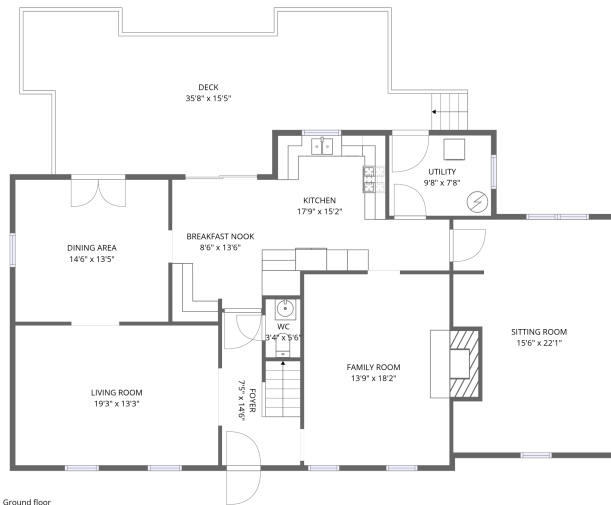

Home report

2708 Fillmore Road, Bon Air, North Chesterfield, Chesterfield County, Virginia, United States, 23235

1st floor

Ground floor

Total Area: 2681 sq. ft

Ground Floor: 1566 sq. ft, 1st Floor: 1115 sq. ft

Excluded: Deck 444 sq. ft, Walls: 158 sq. ft

Property summary

Home report

2708 Fillmore Road, Bon Air, North Chesterfield, Chesterfield County, Virginia, United States, 23235

Room dimensions

Floor 1

Total:1566sqft