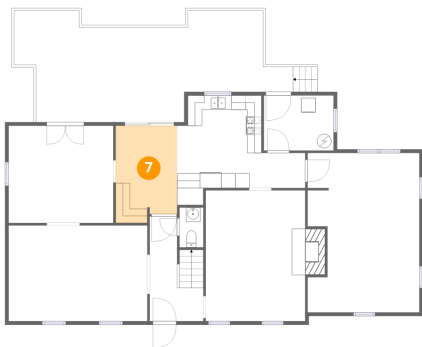

7 Floor 1 - Breakfast Nook

Dimensions: 8'6" x 13'6"
Area: 110 sq. ft
Counted as living area: Yes

Heated: Yes
Finished: Yes
Enclosed: Yes
Contiguous: Yes
Permitted: Yes
Wet space: No
Addition: No
Conversion: No