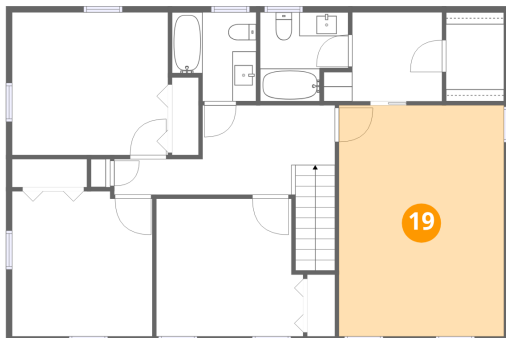

19 Floor 2 - Primary Bedroom

Dimensions: 13'10" x 19'4"
Area: 267 sq. ft
Counted as living area: Yes

Heated: Yes
Finished: Yes
Enclosed: Yes
Contiguous: Yes
Permitted: Yes
Wet space: No
Addition: No
Conversion: No