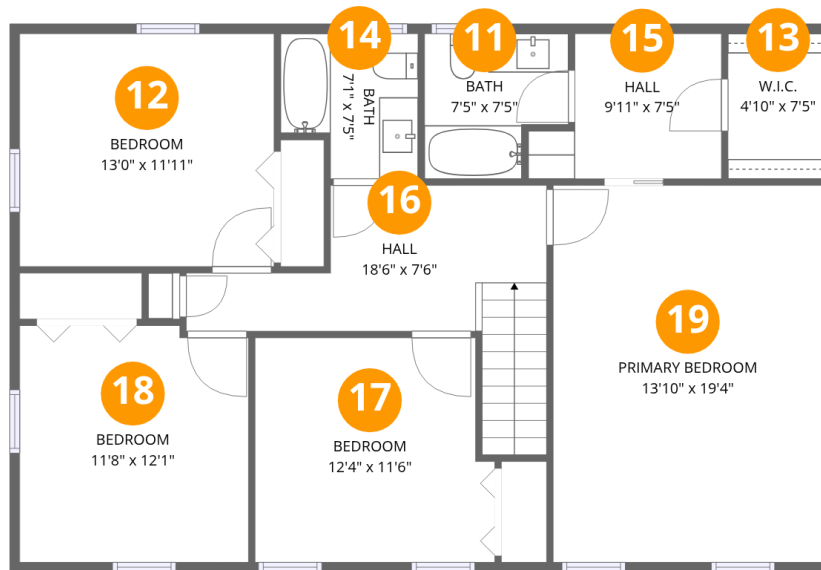

Home report

2708 Fillmore Road, Bon Air, North Chesterfield, Chesterfield County, Virginia, United States, 23235

Room dimensions

Floor 2

Total:1115sqft Excluded: 0sqft

#		Dimensions	sqft	Counted as living area
11	Bath	7'5" x 7'5"	48 sq. ft	Yes
12	Bedroom	13'0" x 11'11"	156 sq. ft	Yes
13	W.I.C.	4'10" x 7'5"	36 sq. ft	Yes
14	Bath	7'1" x 7'5"	46 sq. ft	Yes
15	Hall	9'11" x 7'5"	62 sq. ft	Yes
16	Hall	18'6" x 7'6"	126 sq. ft	Yes
17	Bedroom	12'4" x 11'6"	135 sq. ft	Yes
18	Bedroom	11'8" x 12'1"	140 sq. ft	Yes
19	Primary Bedroom	13'10" x 19'4"	267 sq. ft	Yes