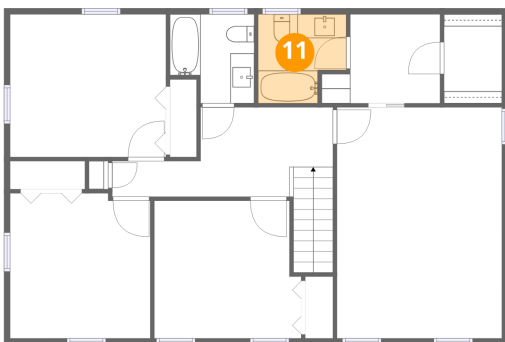

2708 Fillmore Road, Bon Air, North Chesterfield, Chesterfield County, Virginia, United States, 23235

9 Floor 1 - Sitting Room

Dimensions: 15'6" x 22'1"
Area: 322 sq. ft
Counted as living area: Yes

Heated: Yes
Finished: Yes
Enclosed: Yes
Contiguous: Yes
Permitted: Yes
Wet space: No
Addition: No
Conversion: No

10 Floor 1 - Utility

Dimensions: 9'8" x 7'8"
Area: 74 sq. ft
Counted as living area: Yes

Heated: Yes
Finished: Yes
Enclosed: Yes
Contiguous: Yes
Permitted: Yes
Wet space: No
Addition: No
Conversion: No

11 Floor 2 - Bath