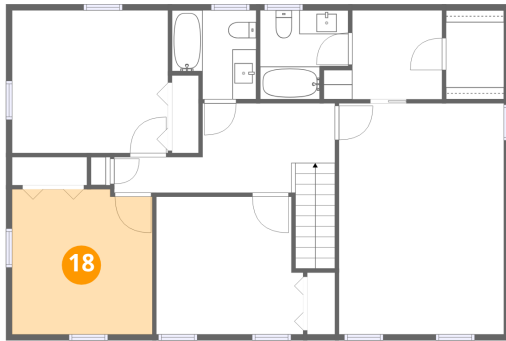

2708 Fillmore Road, Bon Air, North Chesterfield, Chesterfield County, Virginia, United States, 23235

18 Floor 2 - Bedroom

Dimensions: 11'8" x 12'1"
Area: 140 sq. ft
Counted as living area: Yes

Heated: Yes
Finished: Yes
Enclosed: Yes
Contiguous: Yes
Permitted: Yes
Wet space: No
Addition: No
Conversion: No