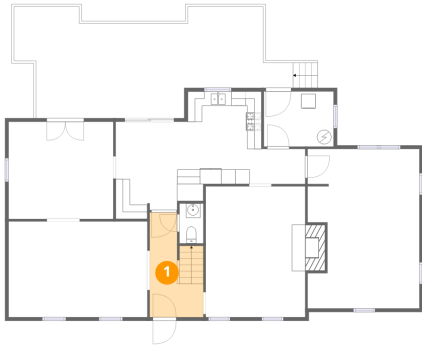

Home report

2708 Fillmore Road, Bon Air, North Chesterfield, Chesterfield County, Virginia, United States, 23235

Room dimensions

Floor 2

Total:1115sqft Excluded: 0sqft

| # | | Dimensions | sqft | Counted as living area |
|----|-----------------|----------------|------------|------------------------|
| 11 | Bath | 7'5" x 7'5" | 48 sq. ft | Yes |
| 12 | Bedroom | 13'0" x 11'11" | 156 sq. ft | Yes |
| 13 | W.I.C. | 4'10" x 7'5" | 36 sq. ft | Yes |
| 14 | Bath | 7'1" x 7'5" | 46 sq. ft | Yes |
| 15 | Hall | 9'11" x 7'5" | 62 sq. ft | Yes |
| 16 | Hall | 18'6" x 7'6" | 126 sq. ft | Yes |
| 17 | Bedroom | 12'4" x 11'6" | 135 sq. ft | Yes |
| 18 | Bedroom | 11'8" x 12'1" | 140 sq. ft | Yes |
| 19 | Primary Bedroom | 13'10" x 19'4" | 267 sq. ft | Yes |

2708 Fillmore Road, Bon Air, North Chesterfield, Chesterfield County, Virginia, United States, 23235

1 Floor 1 - Foyer

Dimensions: 7'5" x 14'6"
Area: 91 sq. ft
Counted as living area: Yes

Heated: Yes
Finished: Yes
Enclosed: Yes
Contiguous: Yes
Permitted: Yes
Wet space: No
Addition: No
Conversion: No

2 Floor 1 - Kitchen

Dimensions: 17'9" x 15'2"
Area: 182 sq. ft
Counted as living area: Yes

Heated: Yes
Finished: Yes
Enclosed: Yes
Contiguous: Yes
Permitted: Yes
Wet space: No
Addition: No
Conversion: No