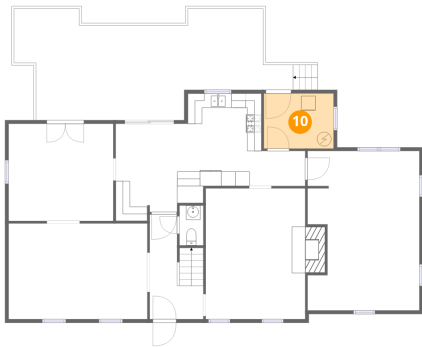

2708 Fillmore Road, Bon Air, North Chesterfield, Chesterfield County, Virginia, United States, 23235

9 Floor 1 - Sitting Room

Dimensions: 15'6" x 22'1"
Area: 322 sq. ft
Counted as living area: Yes

Heated: Yes
Finished: Yes
Enclosed: Yes
Contiguous: Yes
Permitted: Yes
Wet space: No
Addition: No
Conversion: No

10 Floor 1 - Utility

Dimensions: 9'8" x 7'8"
Area: 74 sq. ft
Counted as living area: Yes

Heated: Yes
Finished: Yes
Enclosed: Yes
Contiguous: Yes
Permitted: Yes
Wet space: No
Addition: No
Conversion: No

11 Floor 2 - Bath