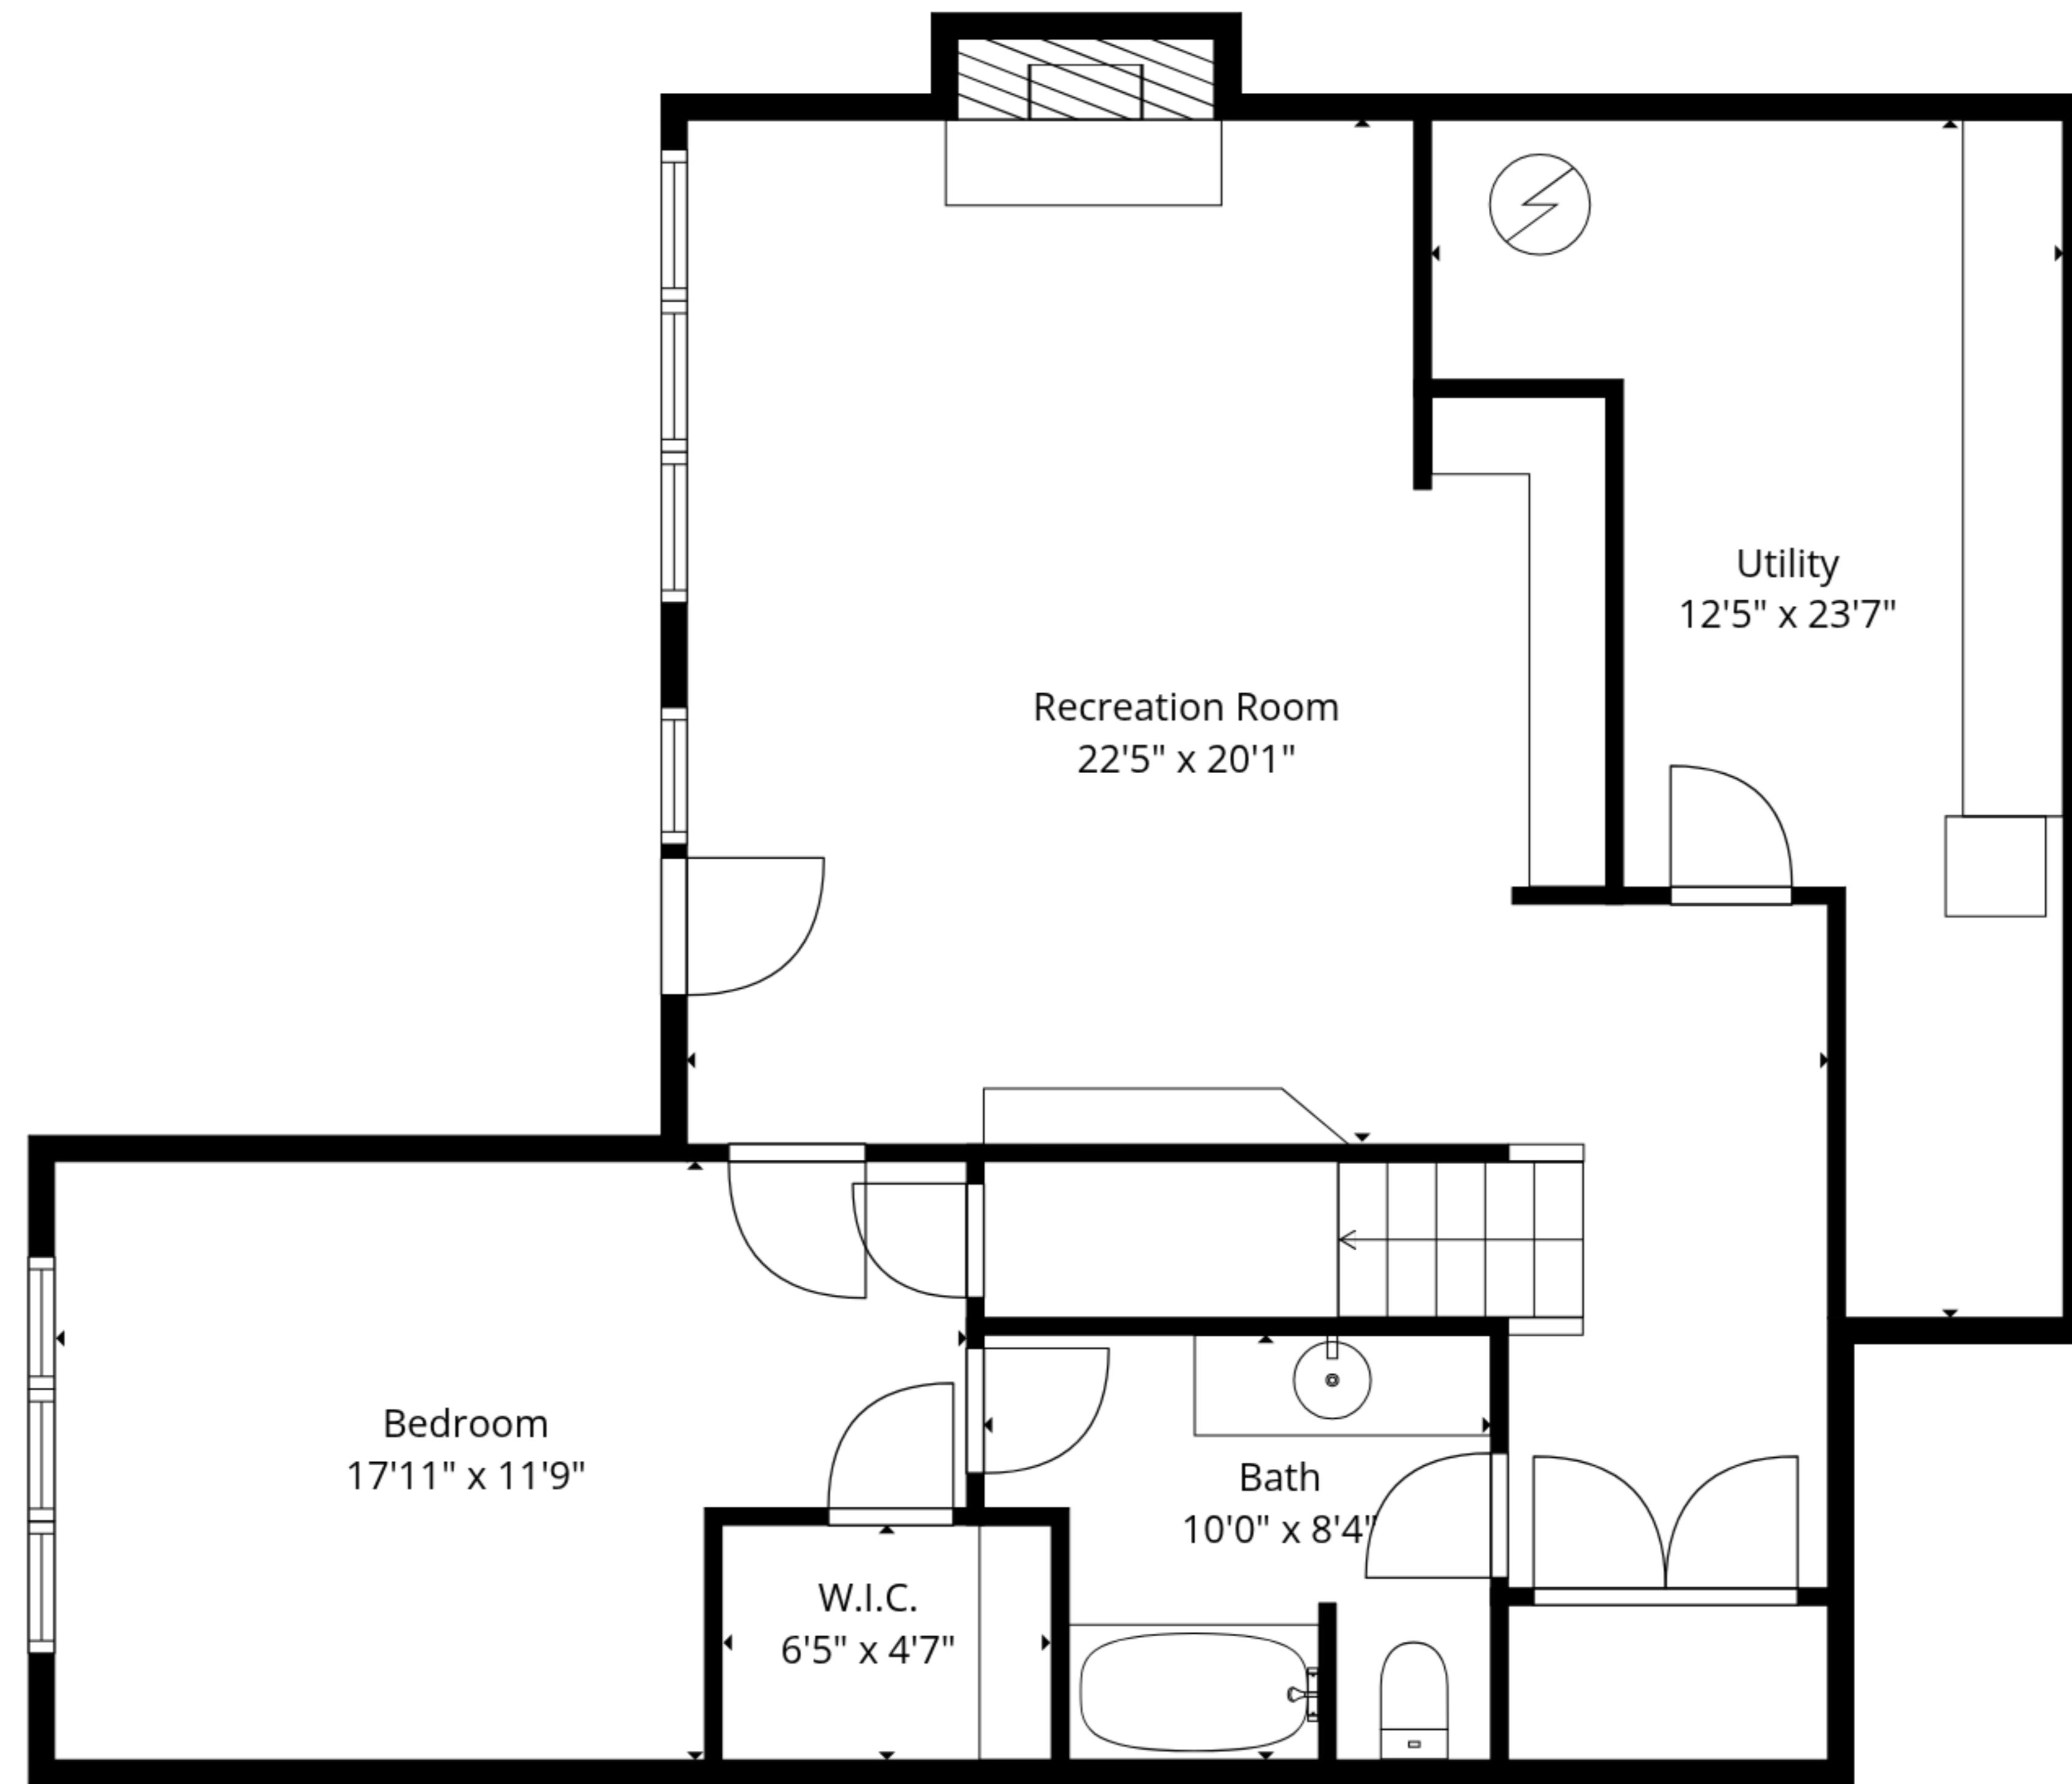

TOTAL: 2881 sq. ft

Basement: 981 sq. ft, 1st floor: 981 sq. ft, 2nd floor: 919 sq. ft
EXCLUDED AREAS: FIREPLACE: 17 sq. ft, WALLS: 213 sq. ft

TOTAL: 2881 sq. ft

Basement: 981 sq. ft, 1st floor: 981 sq. ft, 2nd floor: 919 sq. ft
EXCLUDED AREAS: FIREPLACE: 17 sq. ft, WALLS: 213 sq. ft

TOTAL: 2881 sq. ft

Basement: 981 sq. ft, 1st floor: 981 sq. ft, 2nd floor: 919 sq. ft
 EXCLUDED AREAS: FIREPLACE: 17 sq. ft, WALLS: 213 sq. ft

1st Floor

2nd Floor

Basement

TOTAL: 2881 sq. ft
 Basement: 981 sq. ft, 1st floor: 981 sq. ft, 2nd floor: 919 sq. ft
 EXCLUDED AREAS: FIREPLACE: 17 sq. ft, WALLS: 213 sq. ft