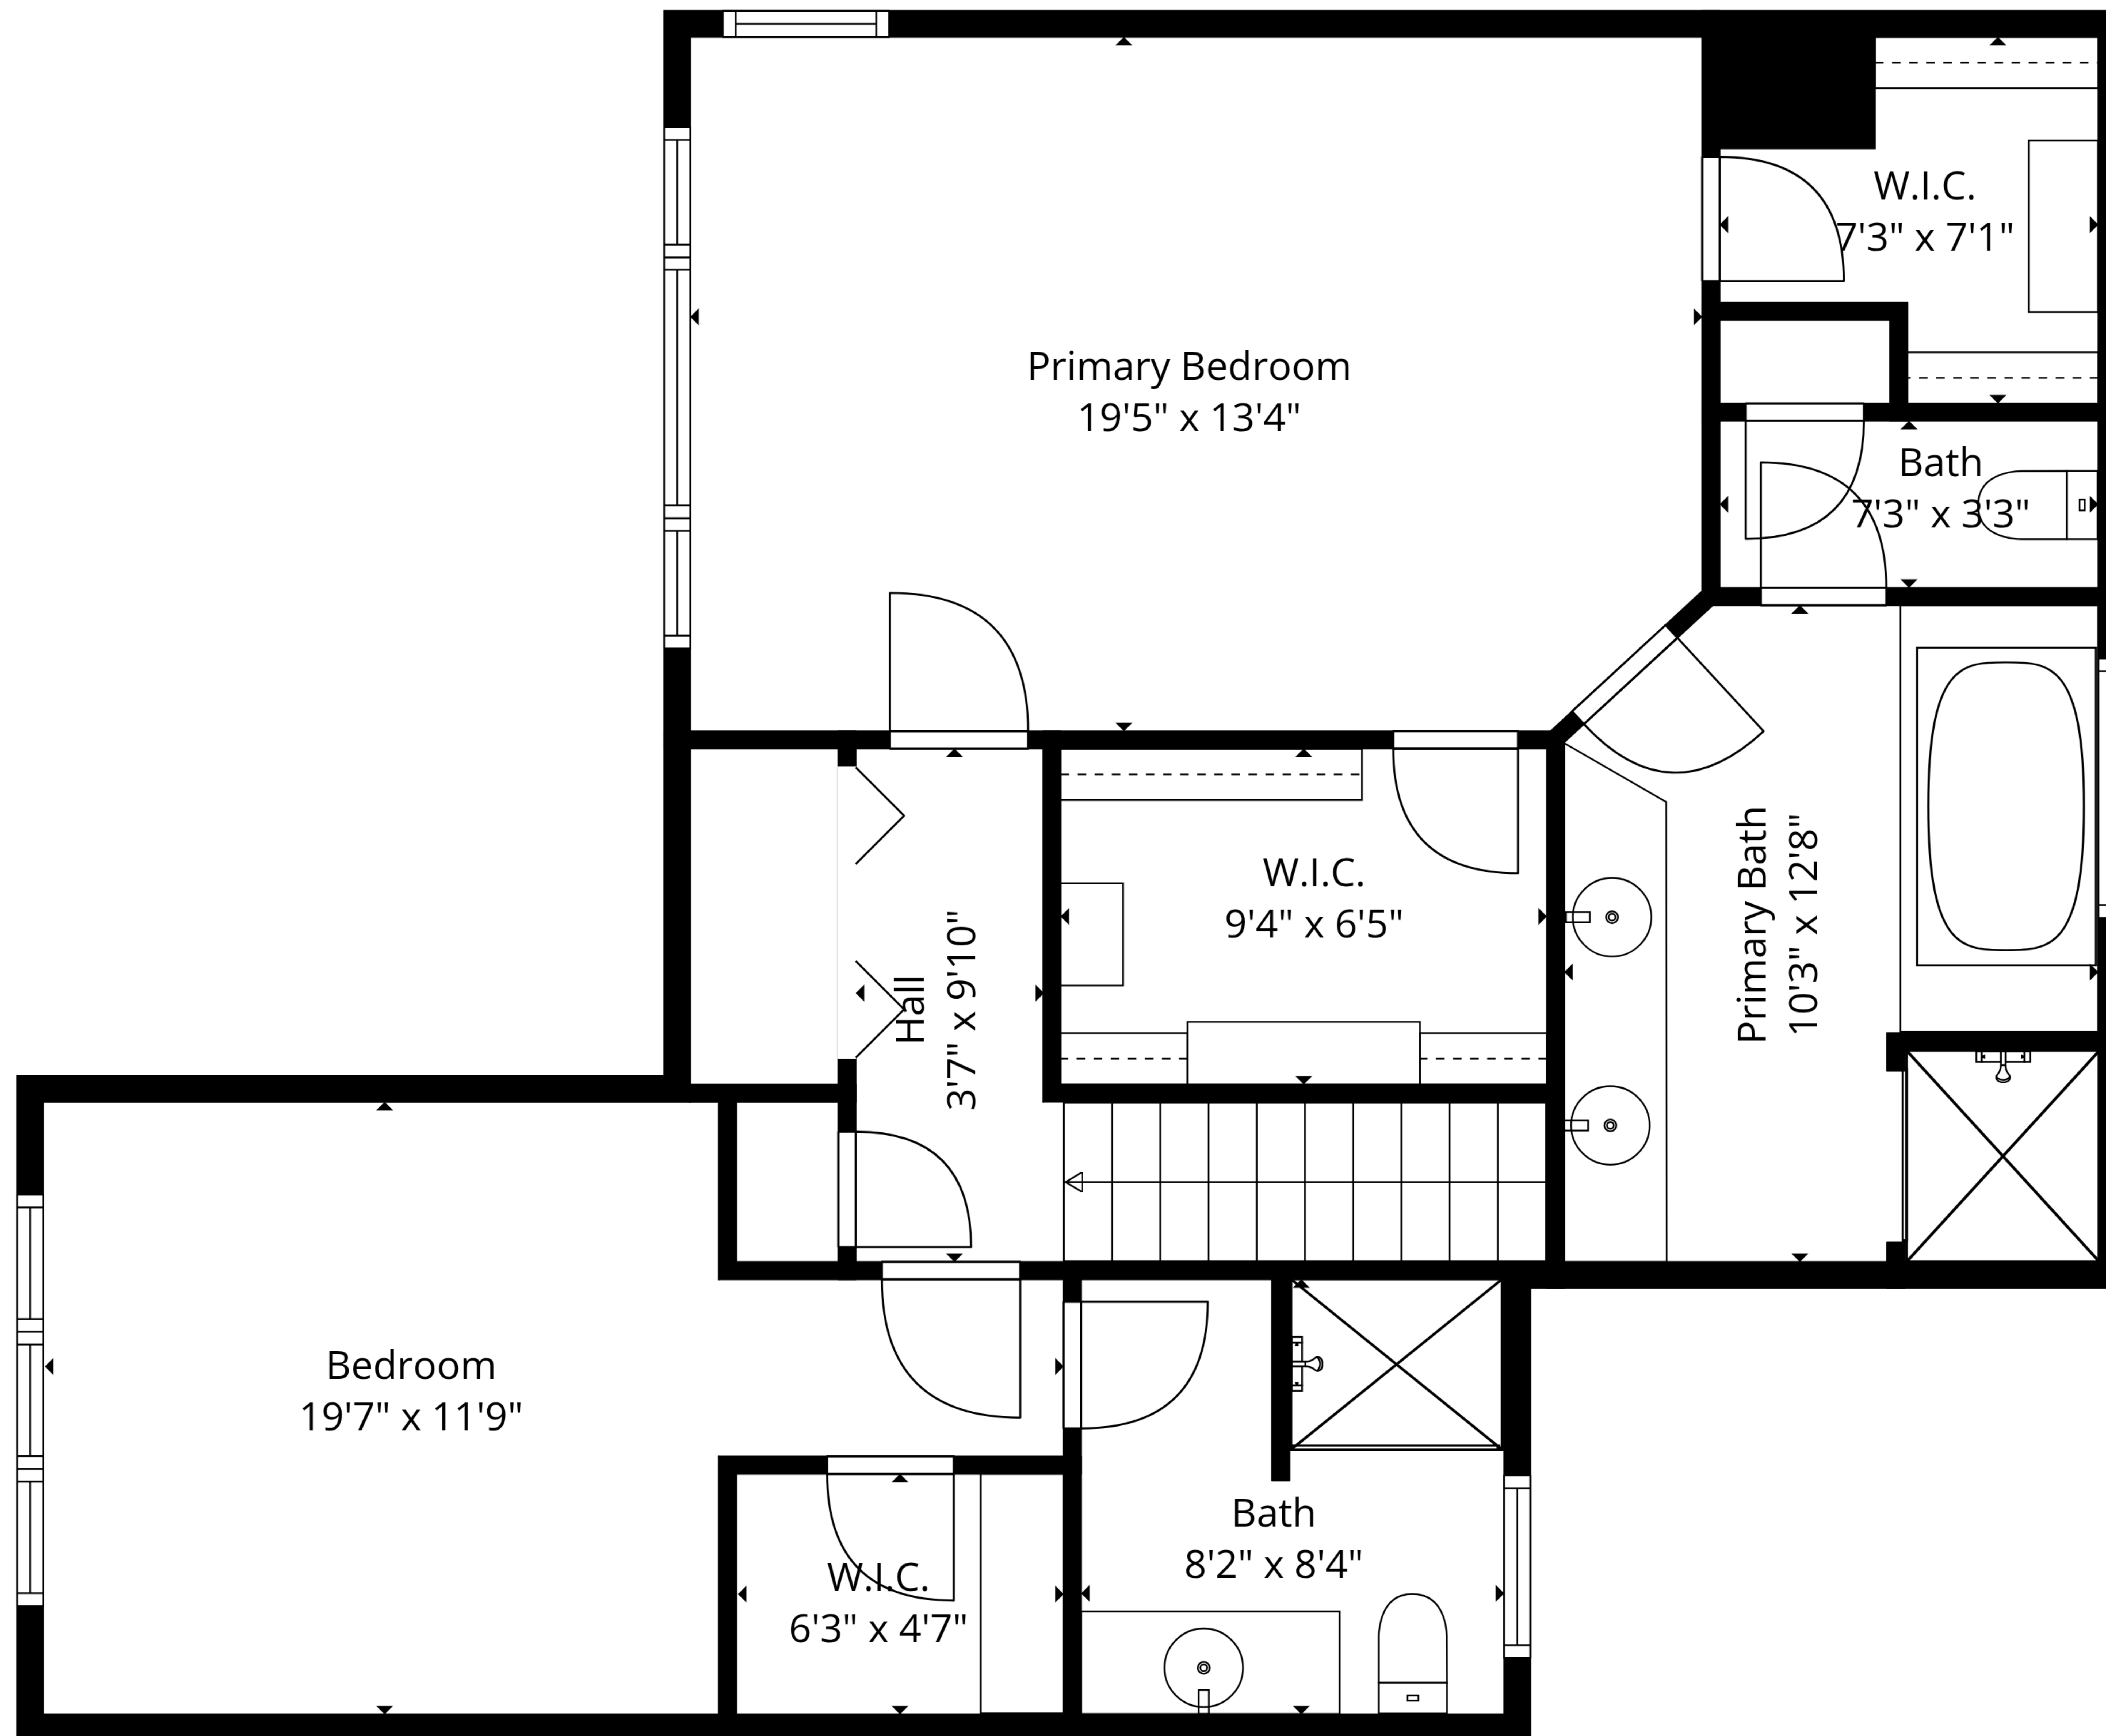

TOTAL: 2881 sq. ft

Basement: 981 sq. ft, 1st floor: 981 sq. ft, 2nd floor: 919 sq. ft
EXCLUDED AREAS: FIREPLACE: 17 sq. ft, WALLS: 213 sq. ft

TOTAL: 2881 sq. ft

Basement: 981 sq. ft, 1st floor: 981 sq. ft, 2nd floor: 919 sq. ft
EXCLUDED AREAS: FIREPLACE: 17 sq. ft, WALLS: 213 sq. ft

TOTAL: 2881 sq. ft

Basement: 981 sq. ft, 1st floor: 981 sq. ft, 2nd floor: 919 sq. ft
 EXCLUDED AREAS: FIREPLACE: 17 sq. ft, WALLS: 213 sq. ft

1st Floor

2nd Floor

Basement

TOTAL: 2881 sq. ft
 Basement: 981 sq. ft, 1st floor: 981 sq. ft, 2nd floor: 919 sq. ft
 EXCLUDED AREAS: FIREPLACE: 17 sq. ft, WALLS: 213 sq. ft