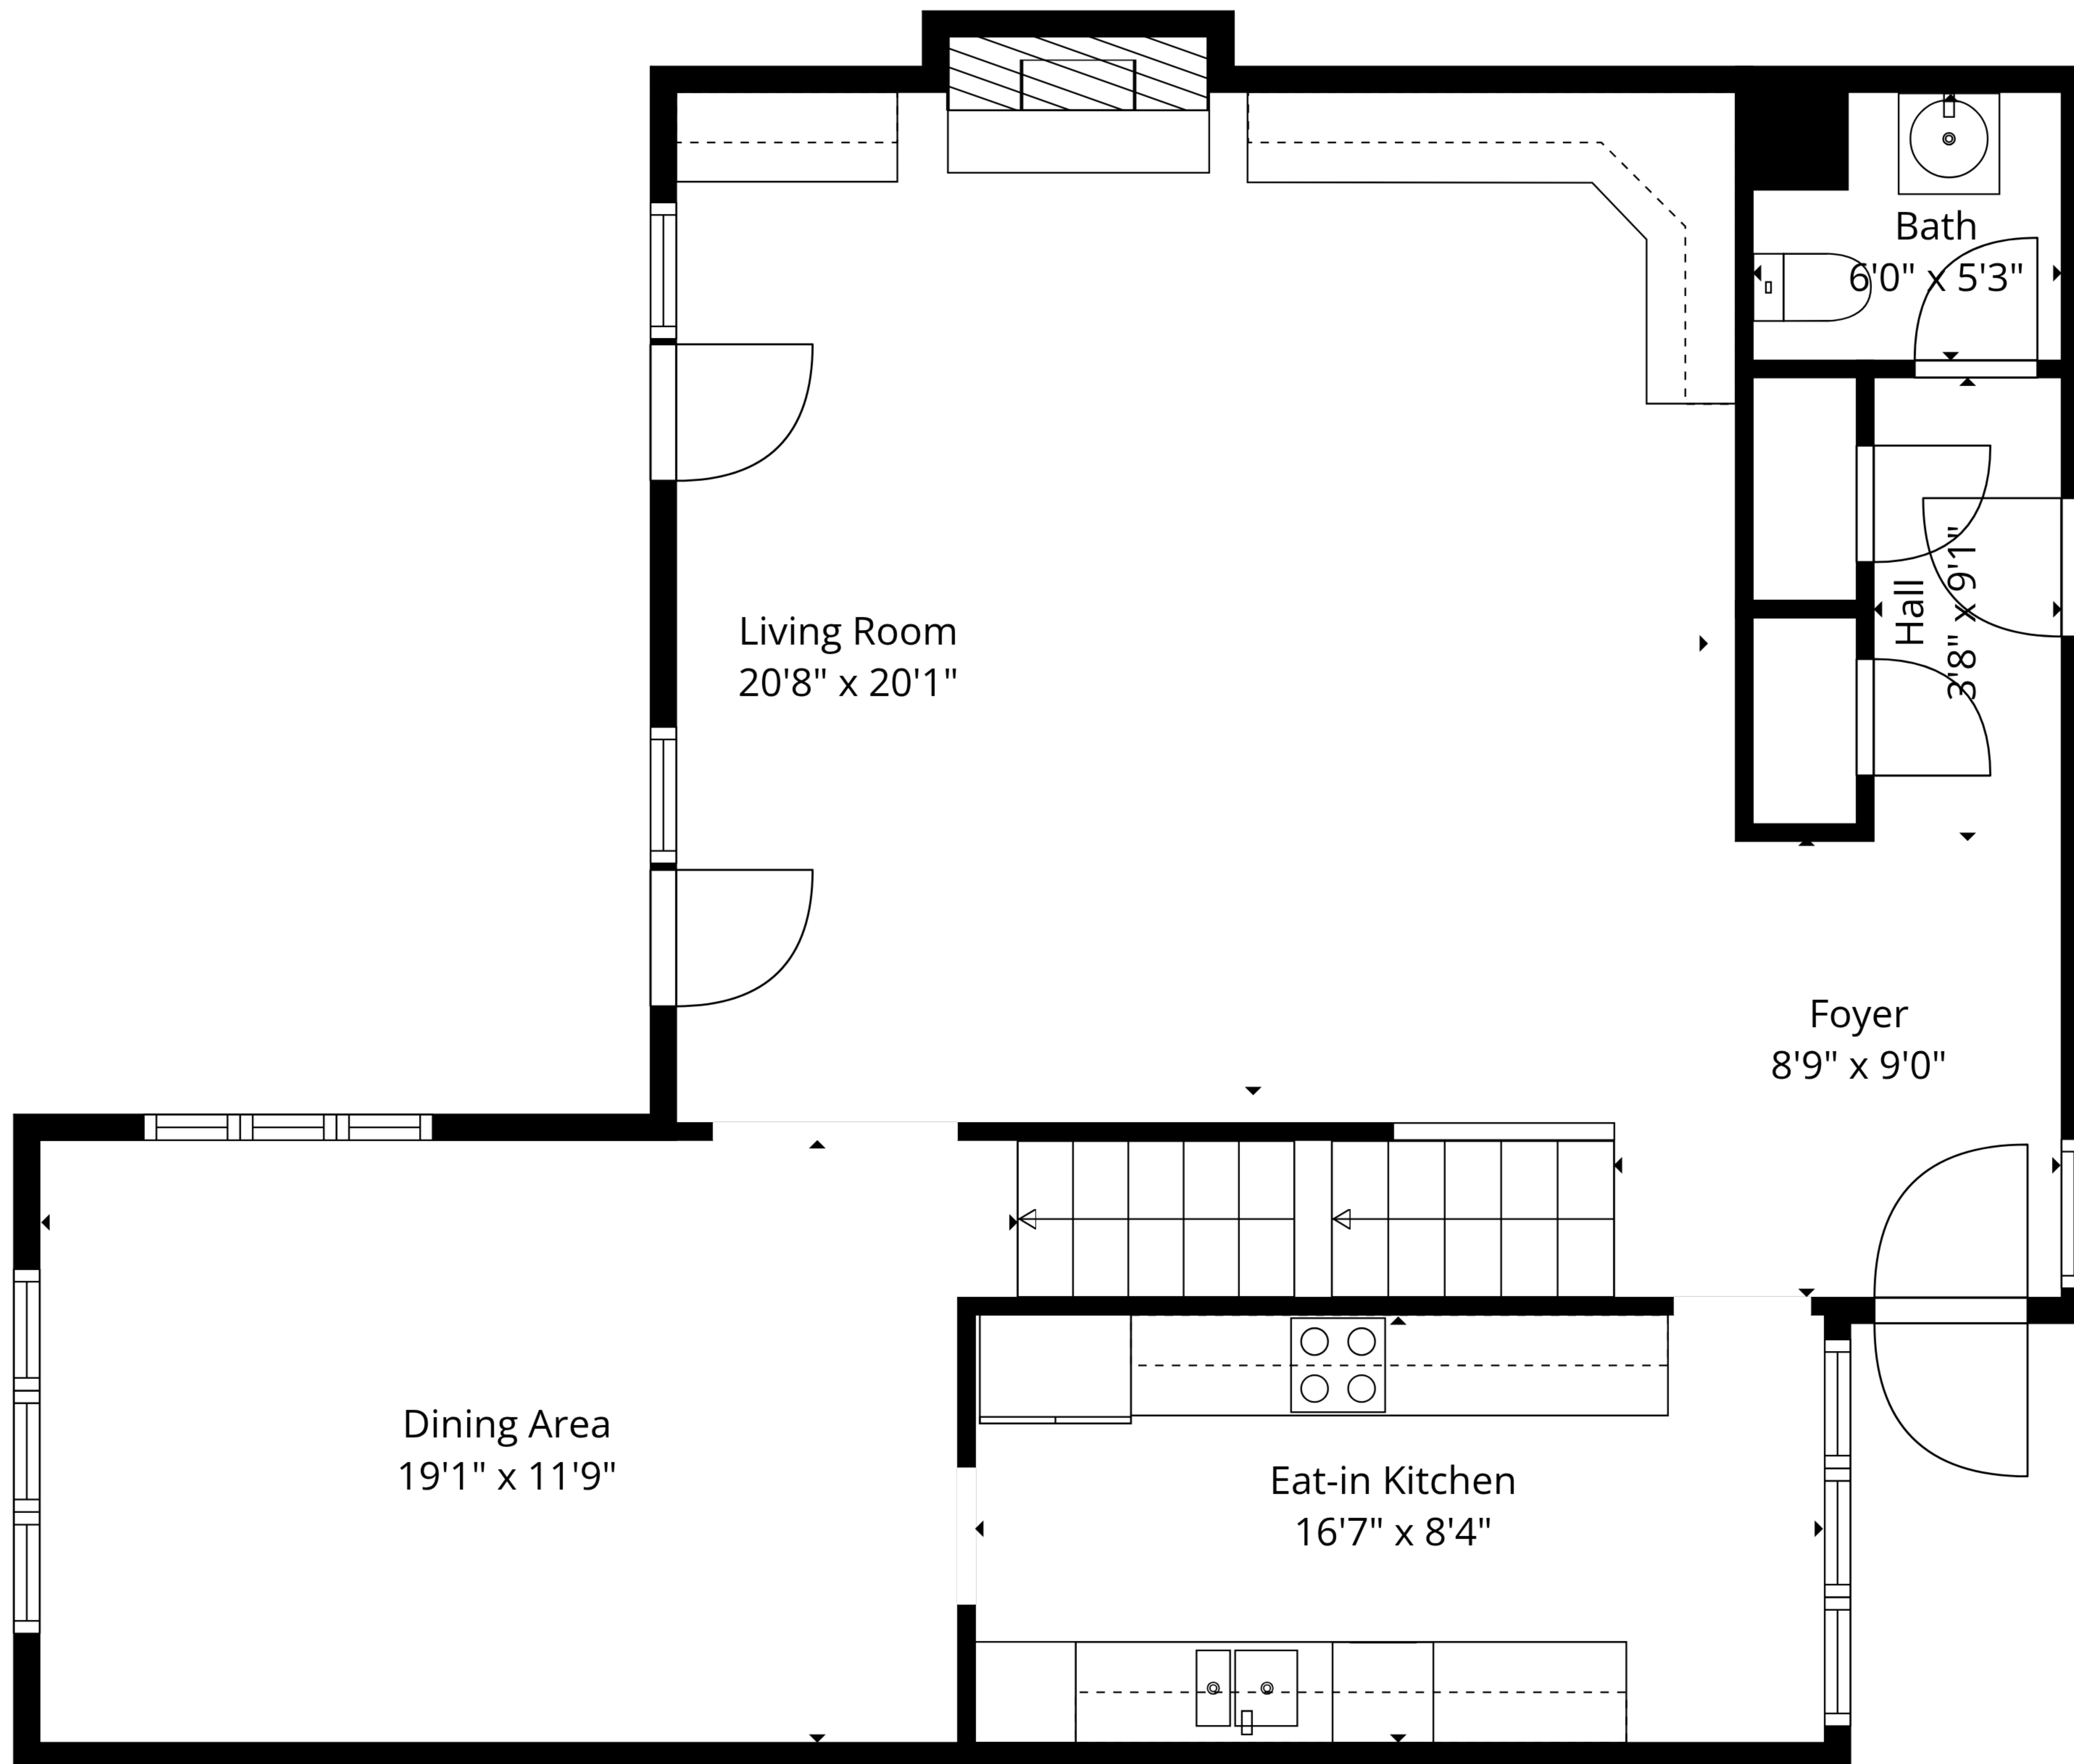

TOTAL: 2881 sq. ft

Basement: 981 sq. ft, 1st floor: 981 sq. ft, 2nd floor: 919 sq. ft
EXCLUDED AREAS: FIREPLACE: 17 sq. ft, WALLS: 213 sq. ft

TOTAL: 2881 sq. ft

Basement: 981 sq. ft, 1st floor: 981 sq. ft, 2nd floor: 919 sq. ft
EXCLUDED AREAS: FIREPLACE: 17 sq. ft, WALLS: 213 sq. ft

TOTAL: 2881 sq. ft

Basement: 981 sq. ft, 1st floor: 981 sq. ft, 2nd floor: 919 sq. ft
 EXCLUDED AREAS: FIREPLACE: 17 sq. ft, WALLS: 213 sq. ft

1st Floor

2nd Floor

Basement

TOTAL: 2881 sq. ft
 Basement: 981 sq. ft, 1st floor: 981 sq. ft, 2nd floor: 919 sq. ft
 EXCLUDED AREAS: FIREPLACE: 17 sq. ft, WALLS: 213 sq. ft