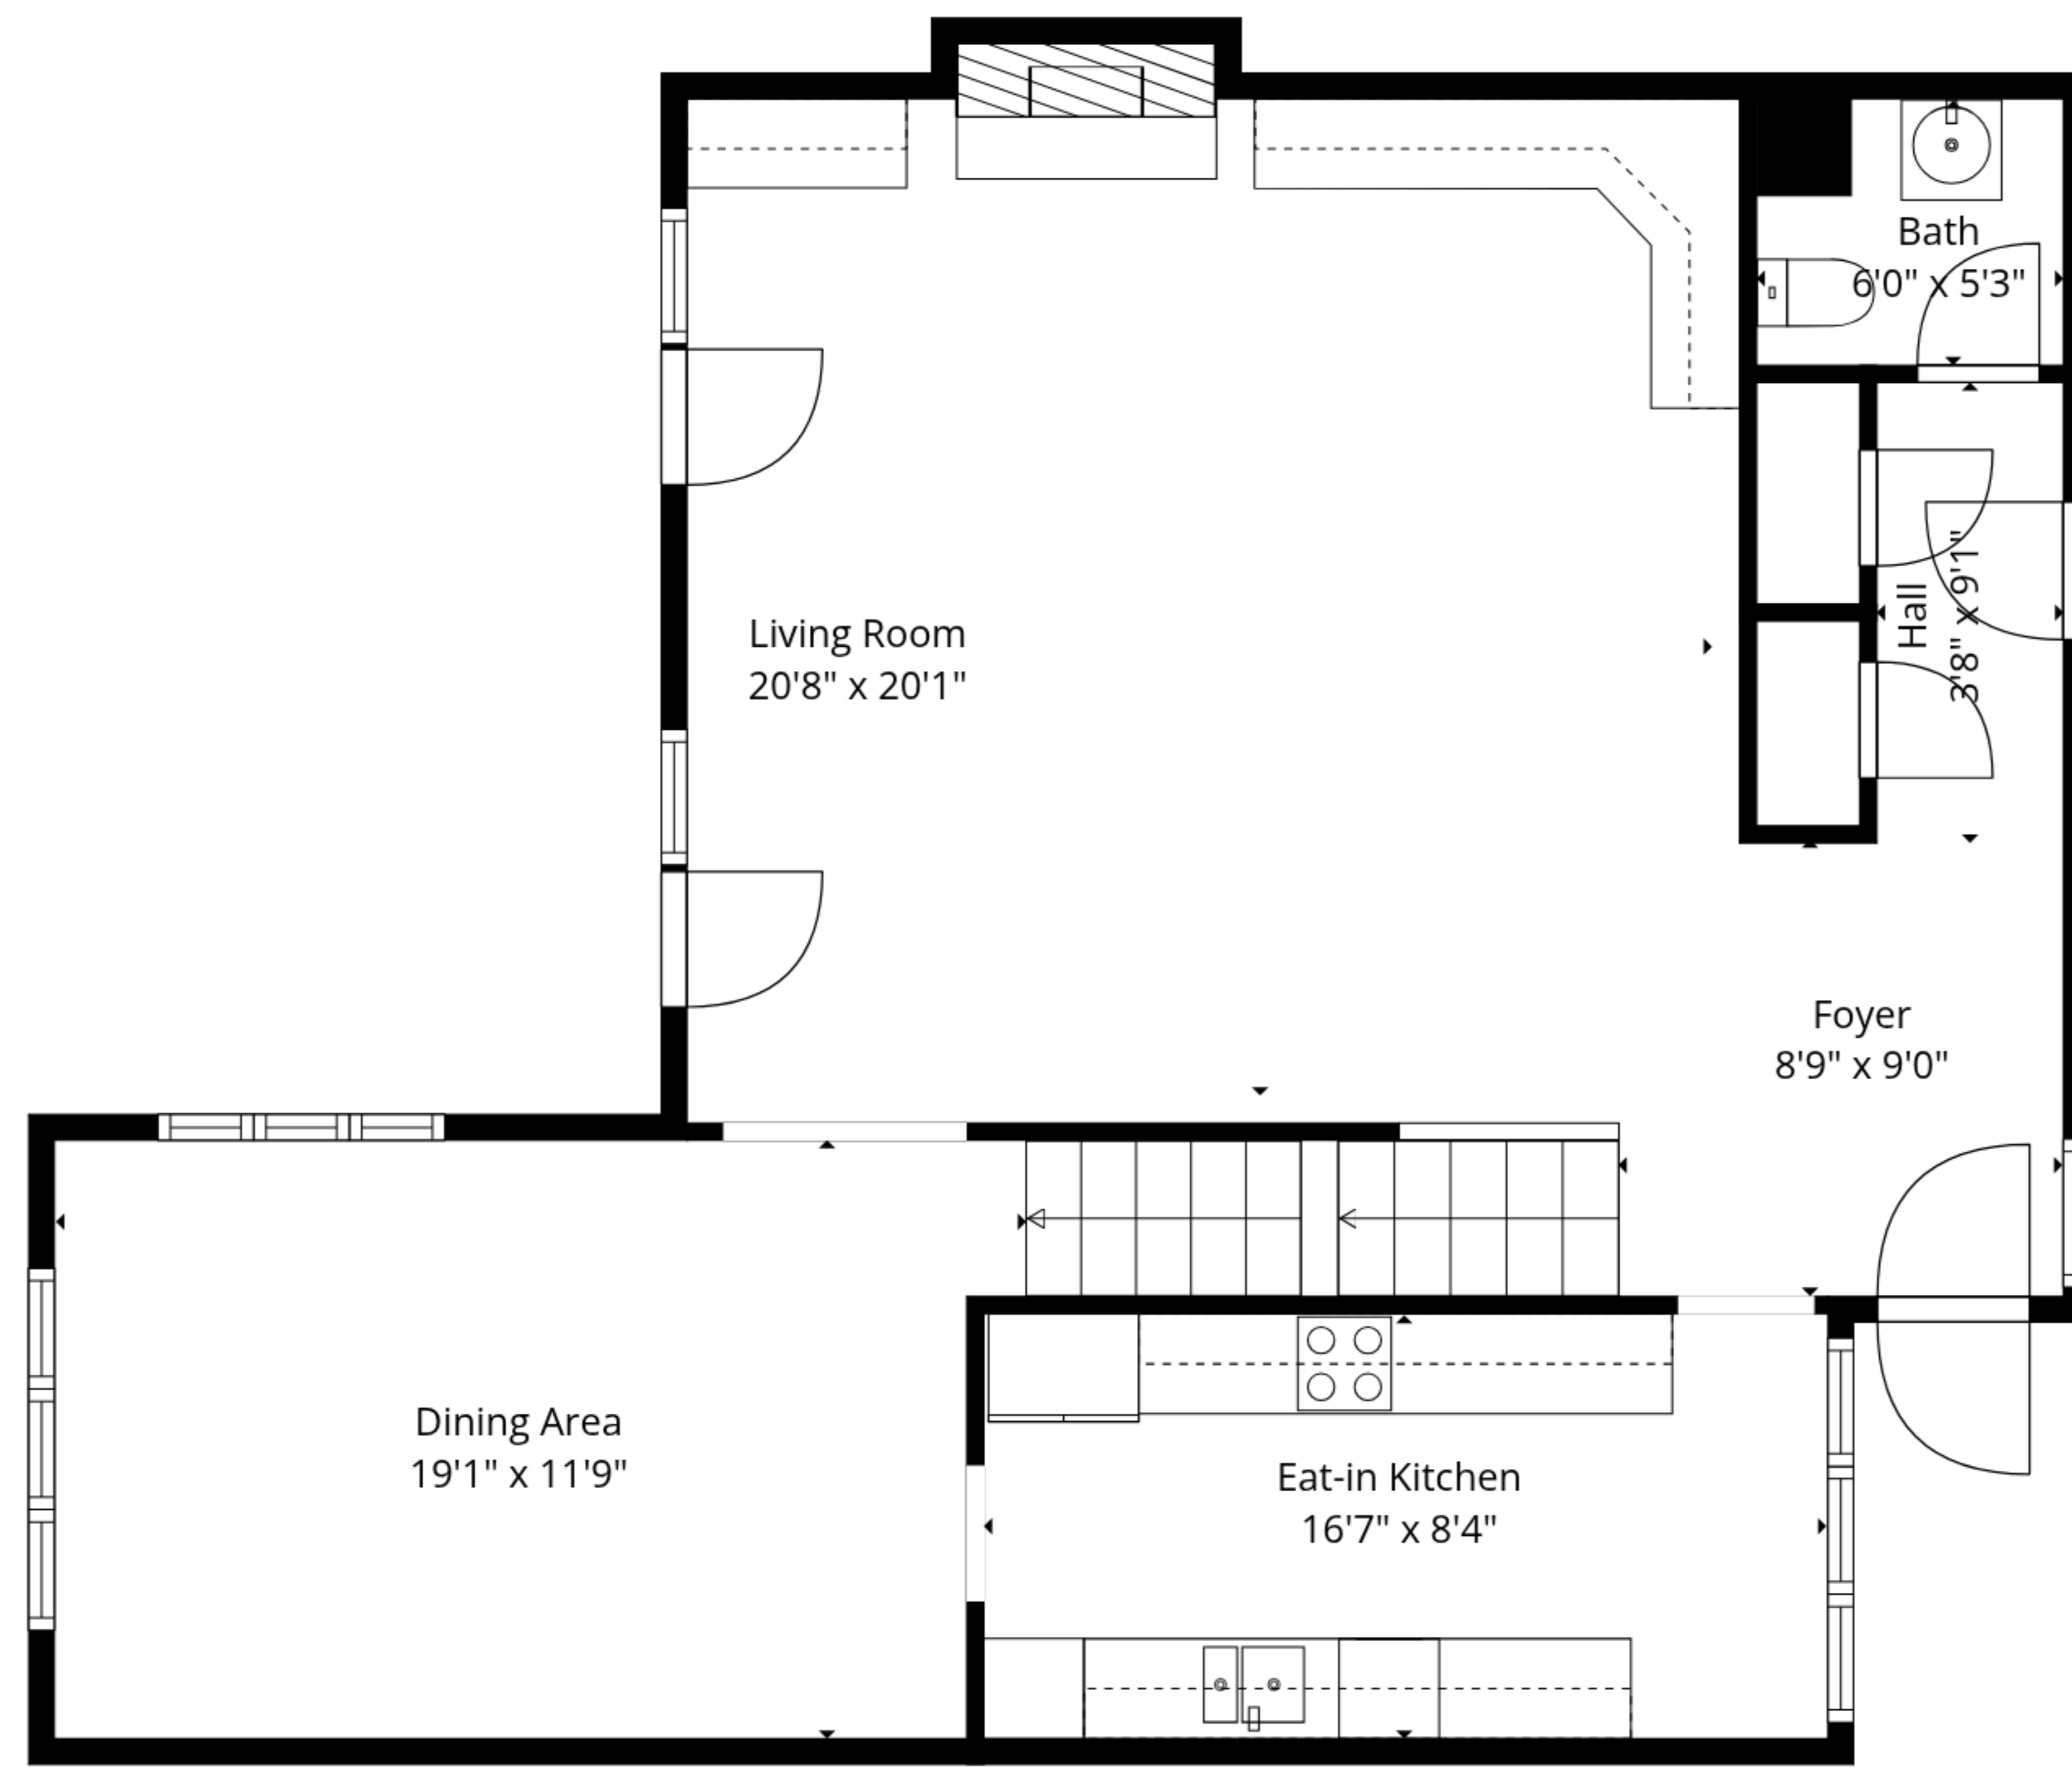

TOTAL: 2881 sq. ft

Basement: 981 sq. ft, 1st floor: 981 sq. ft, 2nd floor: 919 sq. ft
EXCLUDED AREAS: FIREPLACE: 17 sq. ft, WALLS: 213 sq. ft

TOTAL: 2881 sq. ft

Basement: 981 sq. ft, 1st floor: 981 sq. ft, 2nd floor: 919 sq. ft
EXCLUDED AREAS: FIREPLACE: 17 sq. ft, WALLS: 213 sq. ft

TOTAL: 2881 sq. ft

Basement: 981 sq. ft, 1st floor: 981 sq. ft, 2nd floor: 919 sq. ft
 EXCLUDED AREAS: FIREPLACE: 17 sq. ft, WALLS: 213 sq. ft

1st Floor

2nd Floor

Basement

TOTAL: 2881 sq. ft
 Basement: 981 sq. ft, 1st floor: 981 sq. ft, 2nd floor: 919 sq. ft
 EXCLUDED AREAS: FIREPLACE: 17 sq. ft, WALLS: 213 sq. ft