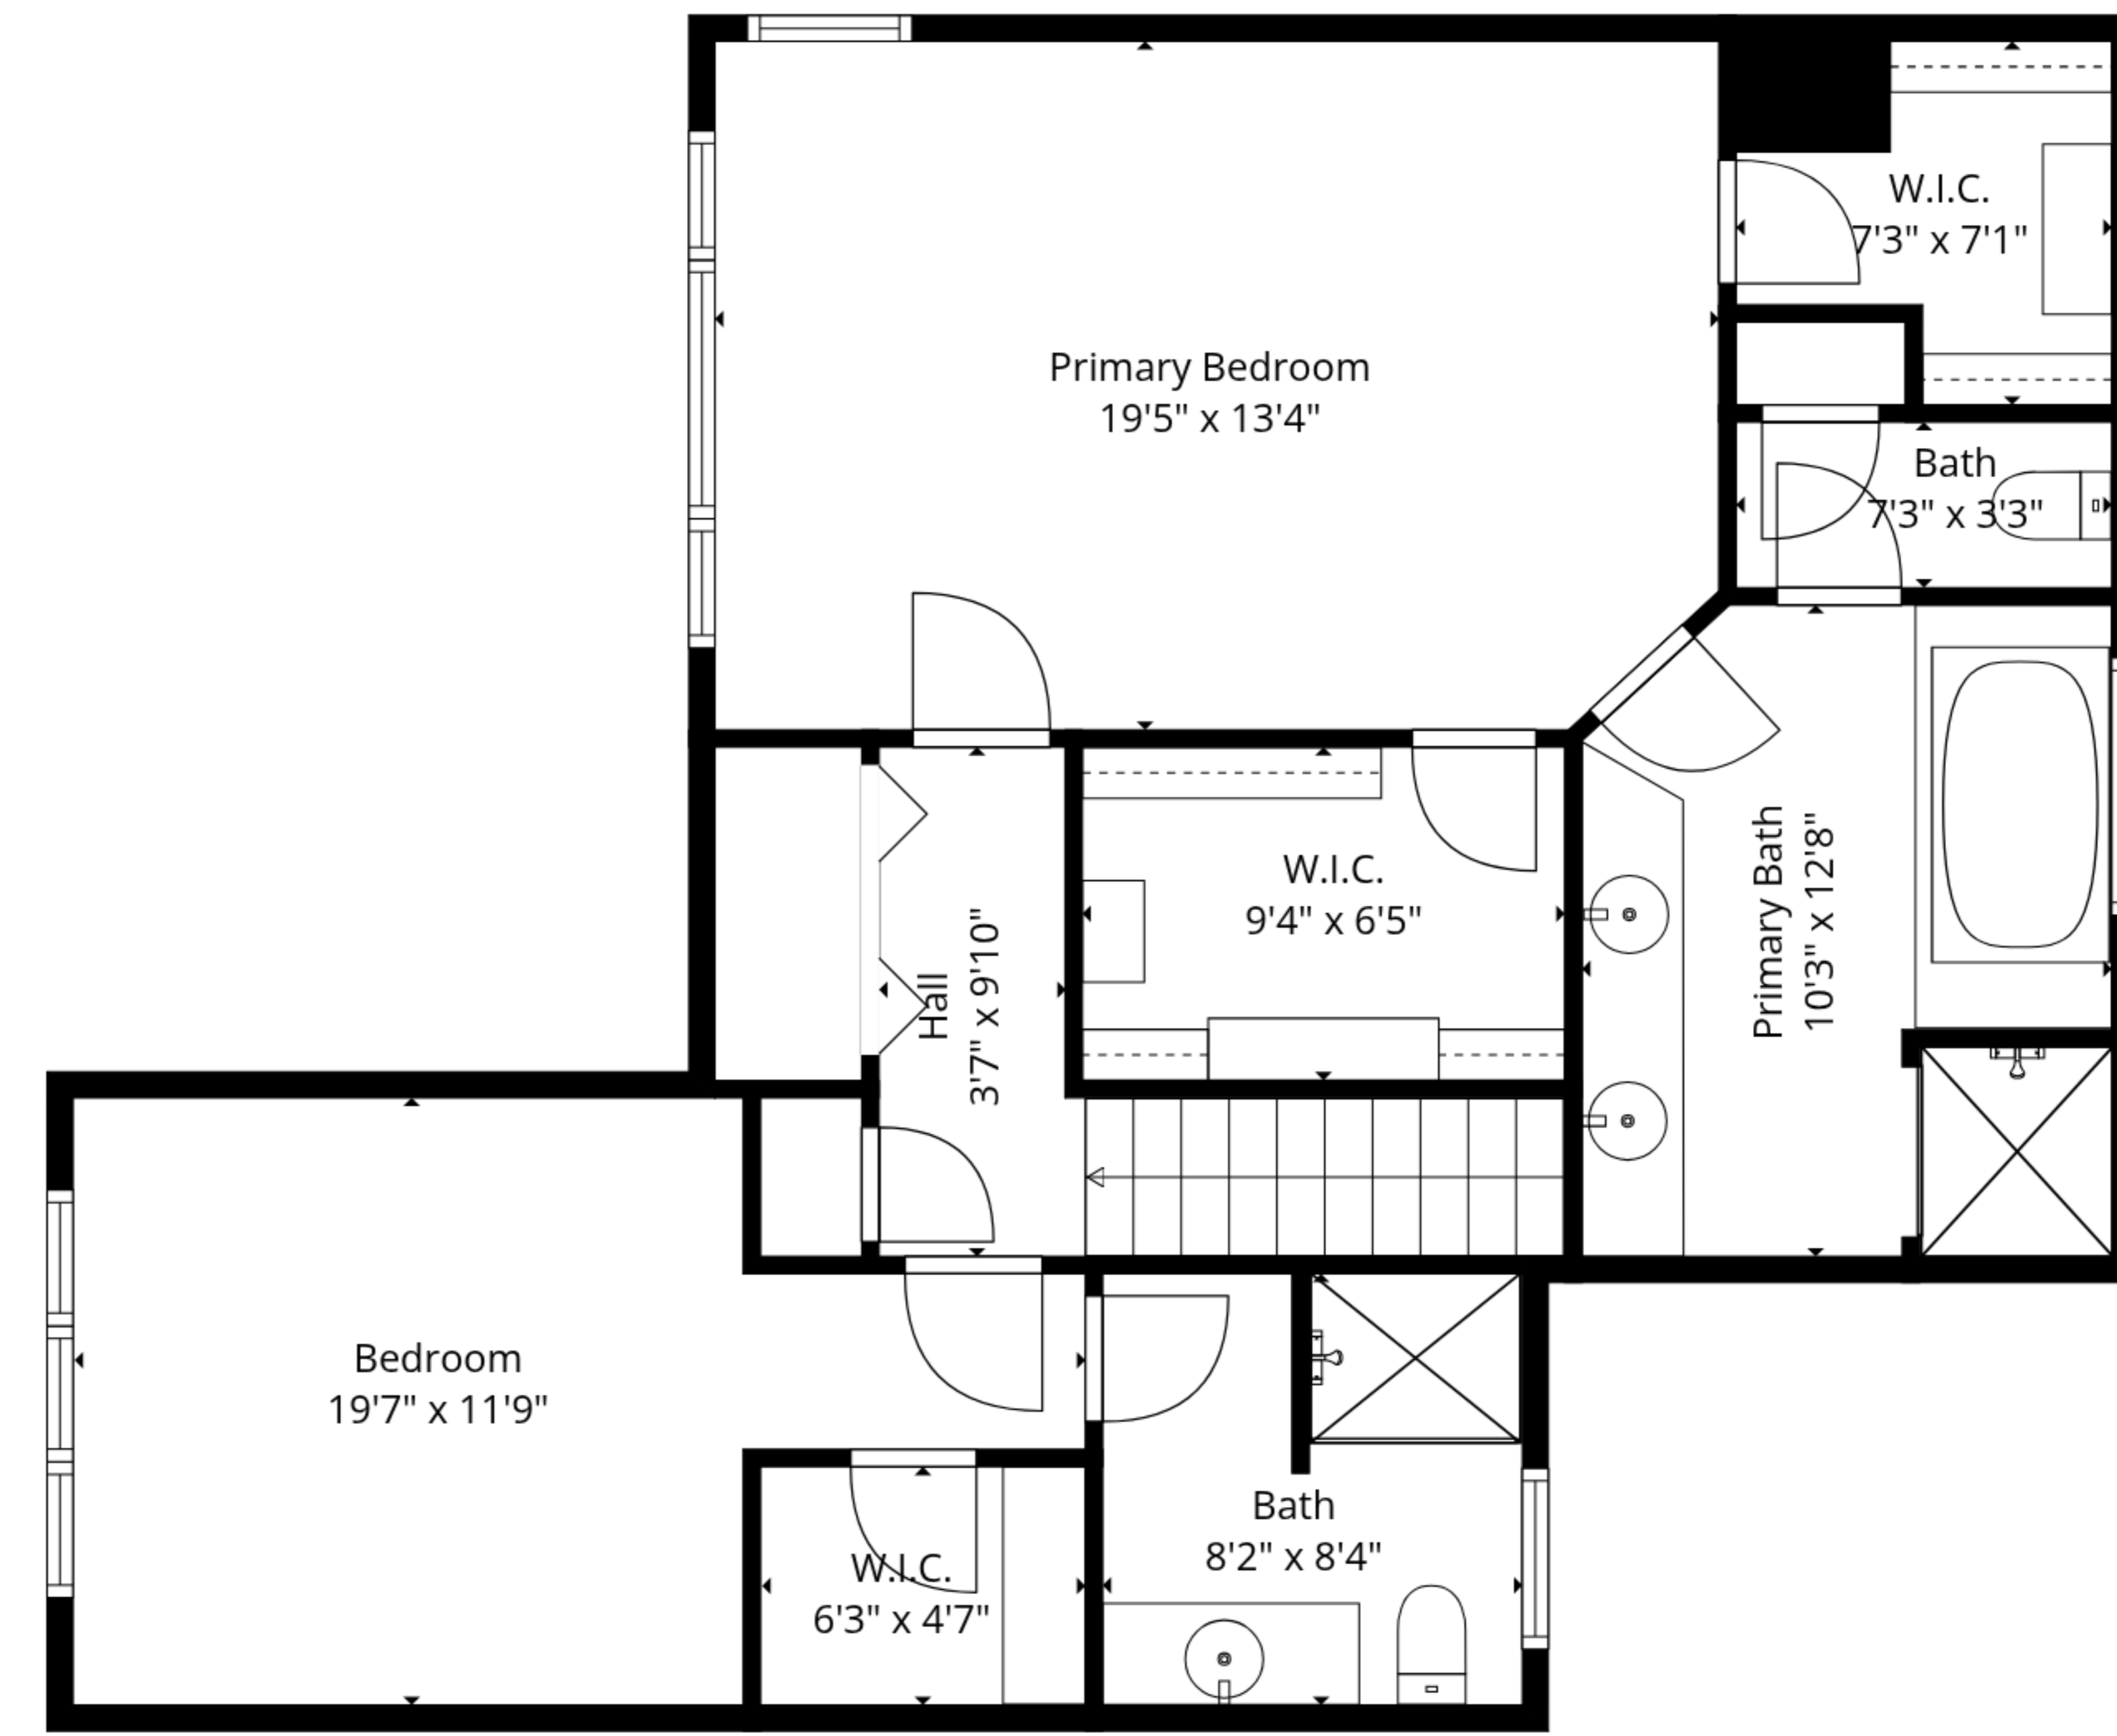

TOTAL: 2881 sq. ft

Basement: 981 sq. ft, 1st floor: 981 sq. ft, 2nd floor: 919 sq. ft
EXCLUDED AREAS: FIREPLACE: 17 sq. ft, WALLS: 213 sq. ft

TOTAL: 2881 sq. ft

Basement: 981 sq. ft, 1st floor: 981 sq. ft, 2nd floor: 919 sq. ft
EXCLUDED AREAS: FIREPLACE: 17 sq. ft, WALLS: 213 sq. ft

TOTAL: 2881 sq. ft

Basement: 981 sq. ft, 1st floor: 981 sq. ft, 2nd floor: 919 sq. ft
 EXCLUDED AREAS: FIREPLACE: 17 sq. ft, WALLS: 213 sq. ft

1st Floor

2nd Floor

Basement

TOTAL: 2881 sq. ft
 Basement: 981 sq. ft, 1st floor: 981 sq. ft, 2nd floor: 919 sq. ft
 EXCLUDED AREAS: FIREPLACE: 17 sq. ft, WALLS: 213 sq. ft