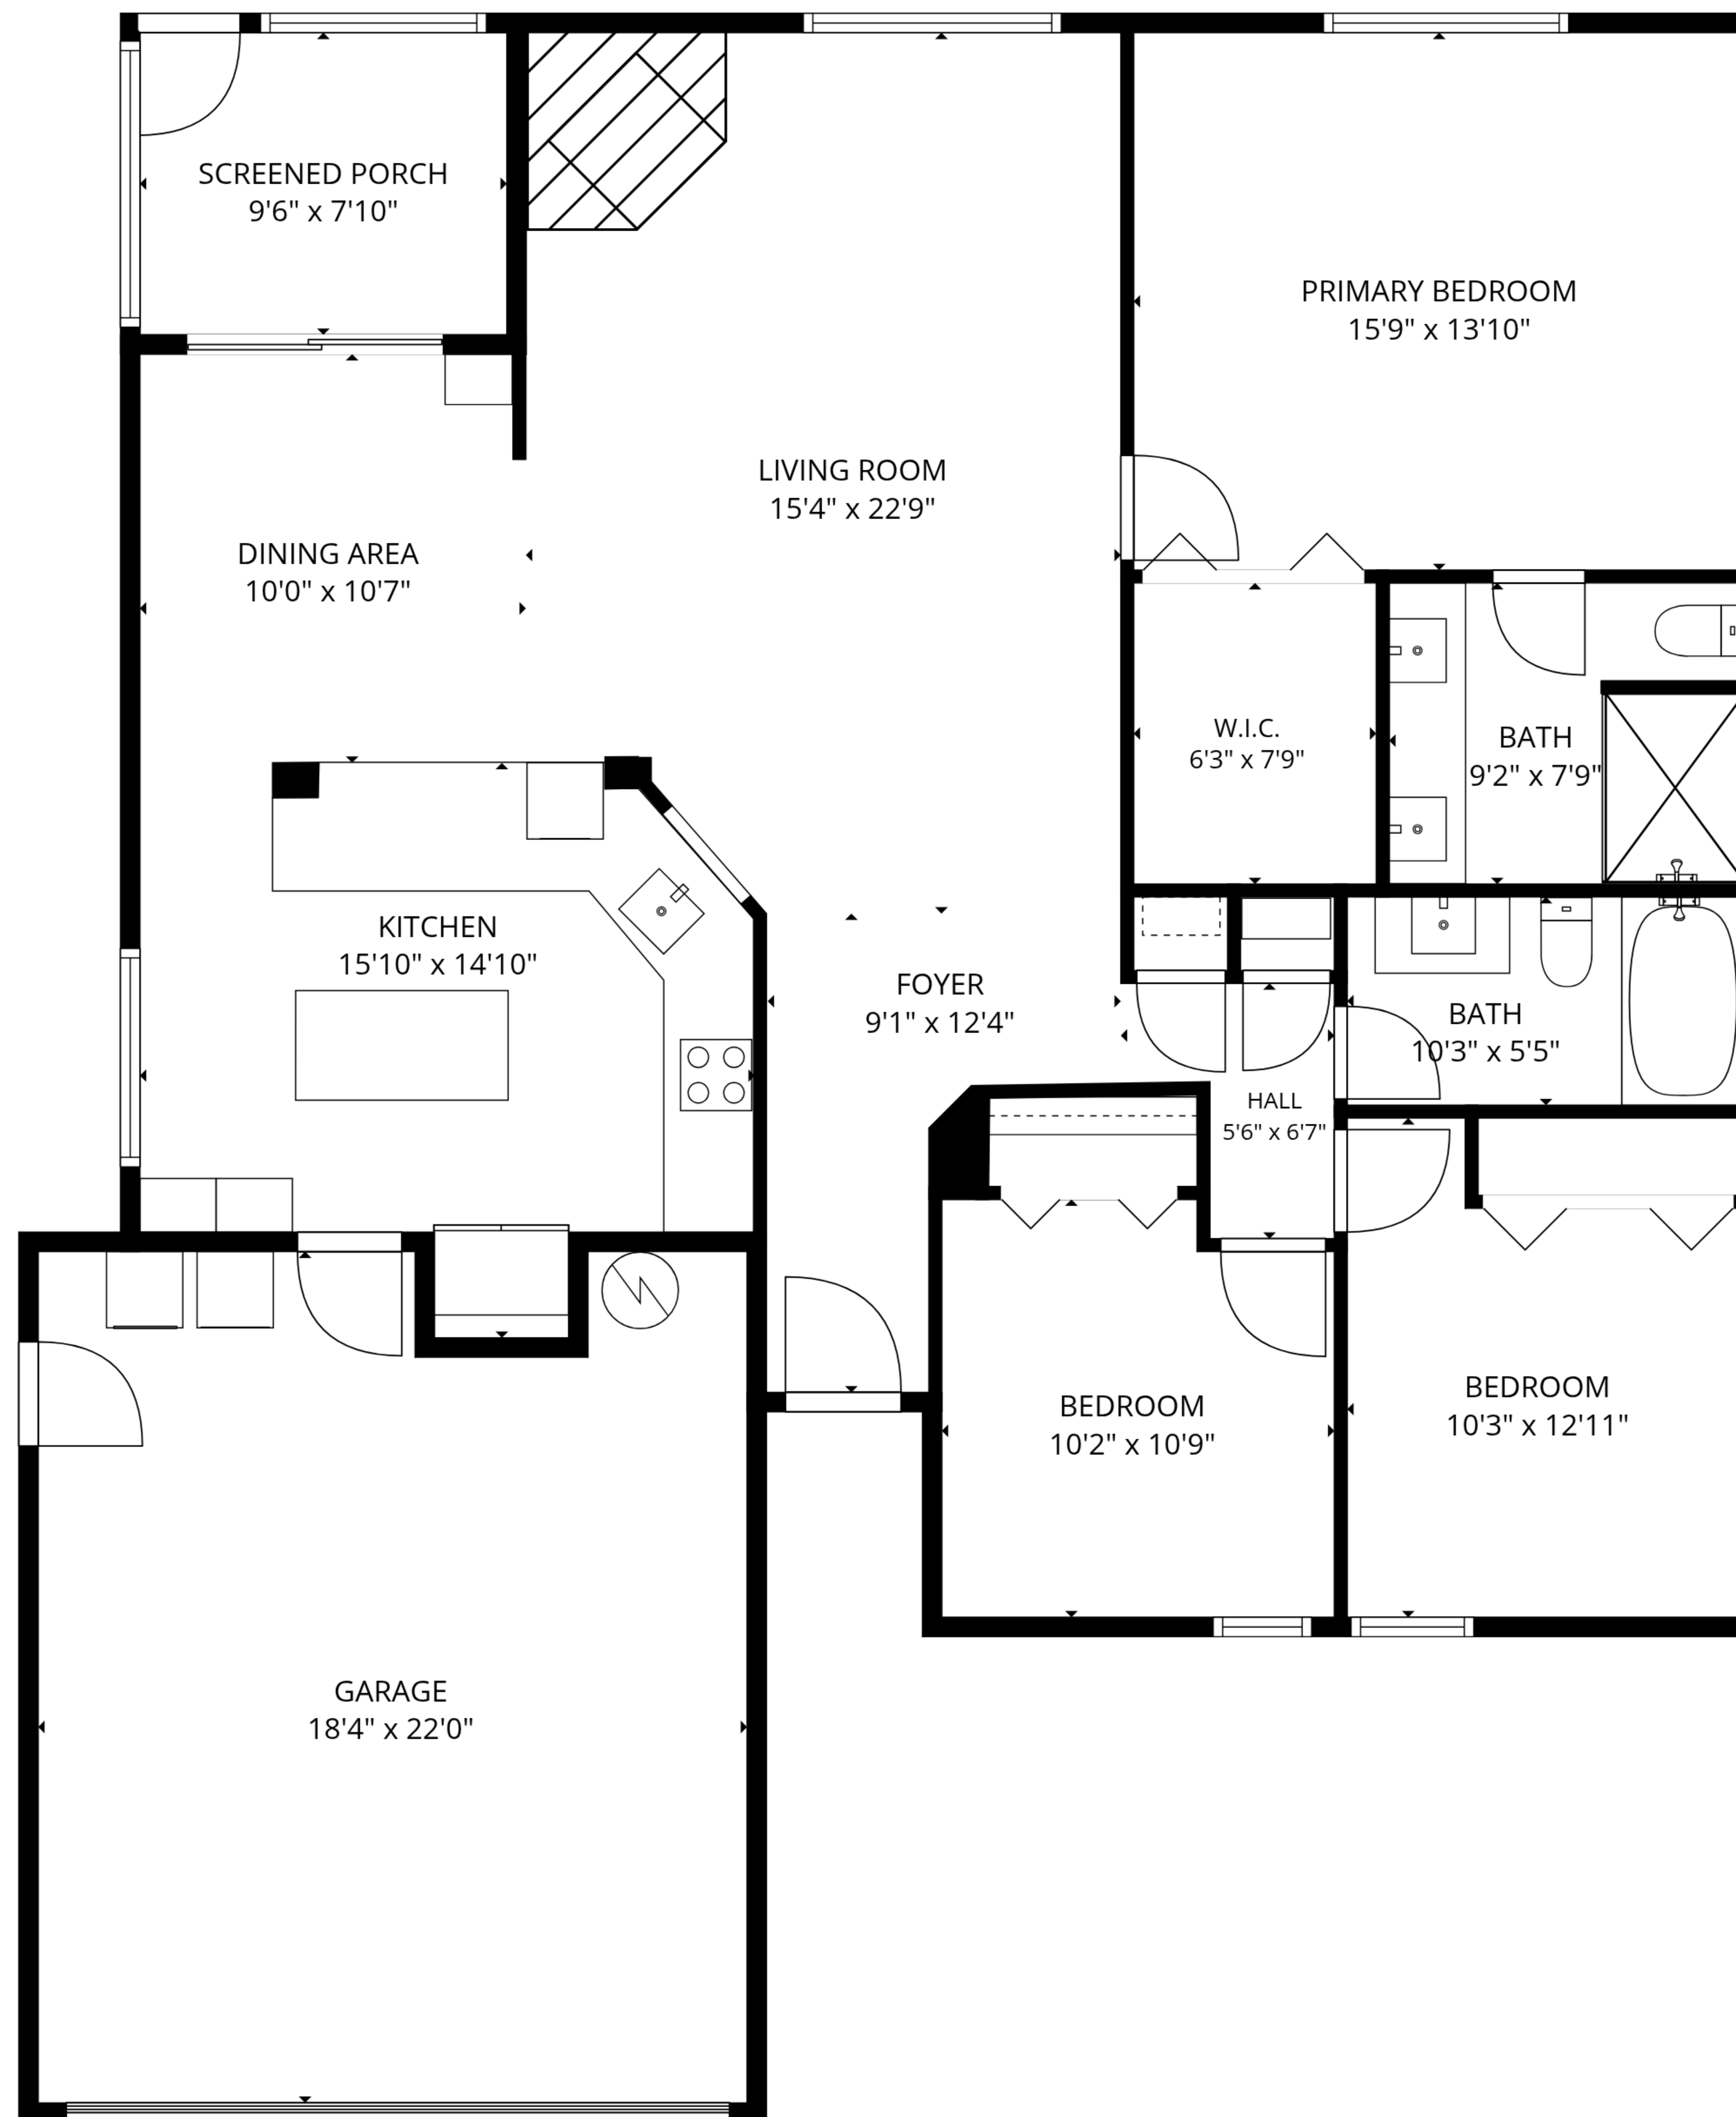

**TOTAL: 1433 sq. ft**

1st floor: 1433 sq. ft

EXCLUDED AREAS: GARAGE: 390 sq. ft, SCREENED PORCH: 74 sq. ft, WALLS: 126 sq. ft

SIZES AND DIMENSIONS ARE APPROXIMATE, ACTUAL MAY VARY.

**TOTAL: 1433 sq. ft**  
 1st floor: 1433 sq. ft  
 EXCLUDED AREAS: GARAGE: 390 sq. ft, SCREENED PORCH: 74 sq. ft, WALLS: 126 sq. ft

SIZES AND DIMENSIONS ARE APPROXIMATE, ACTUAL MAY VARY.