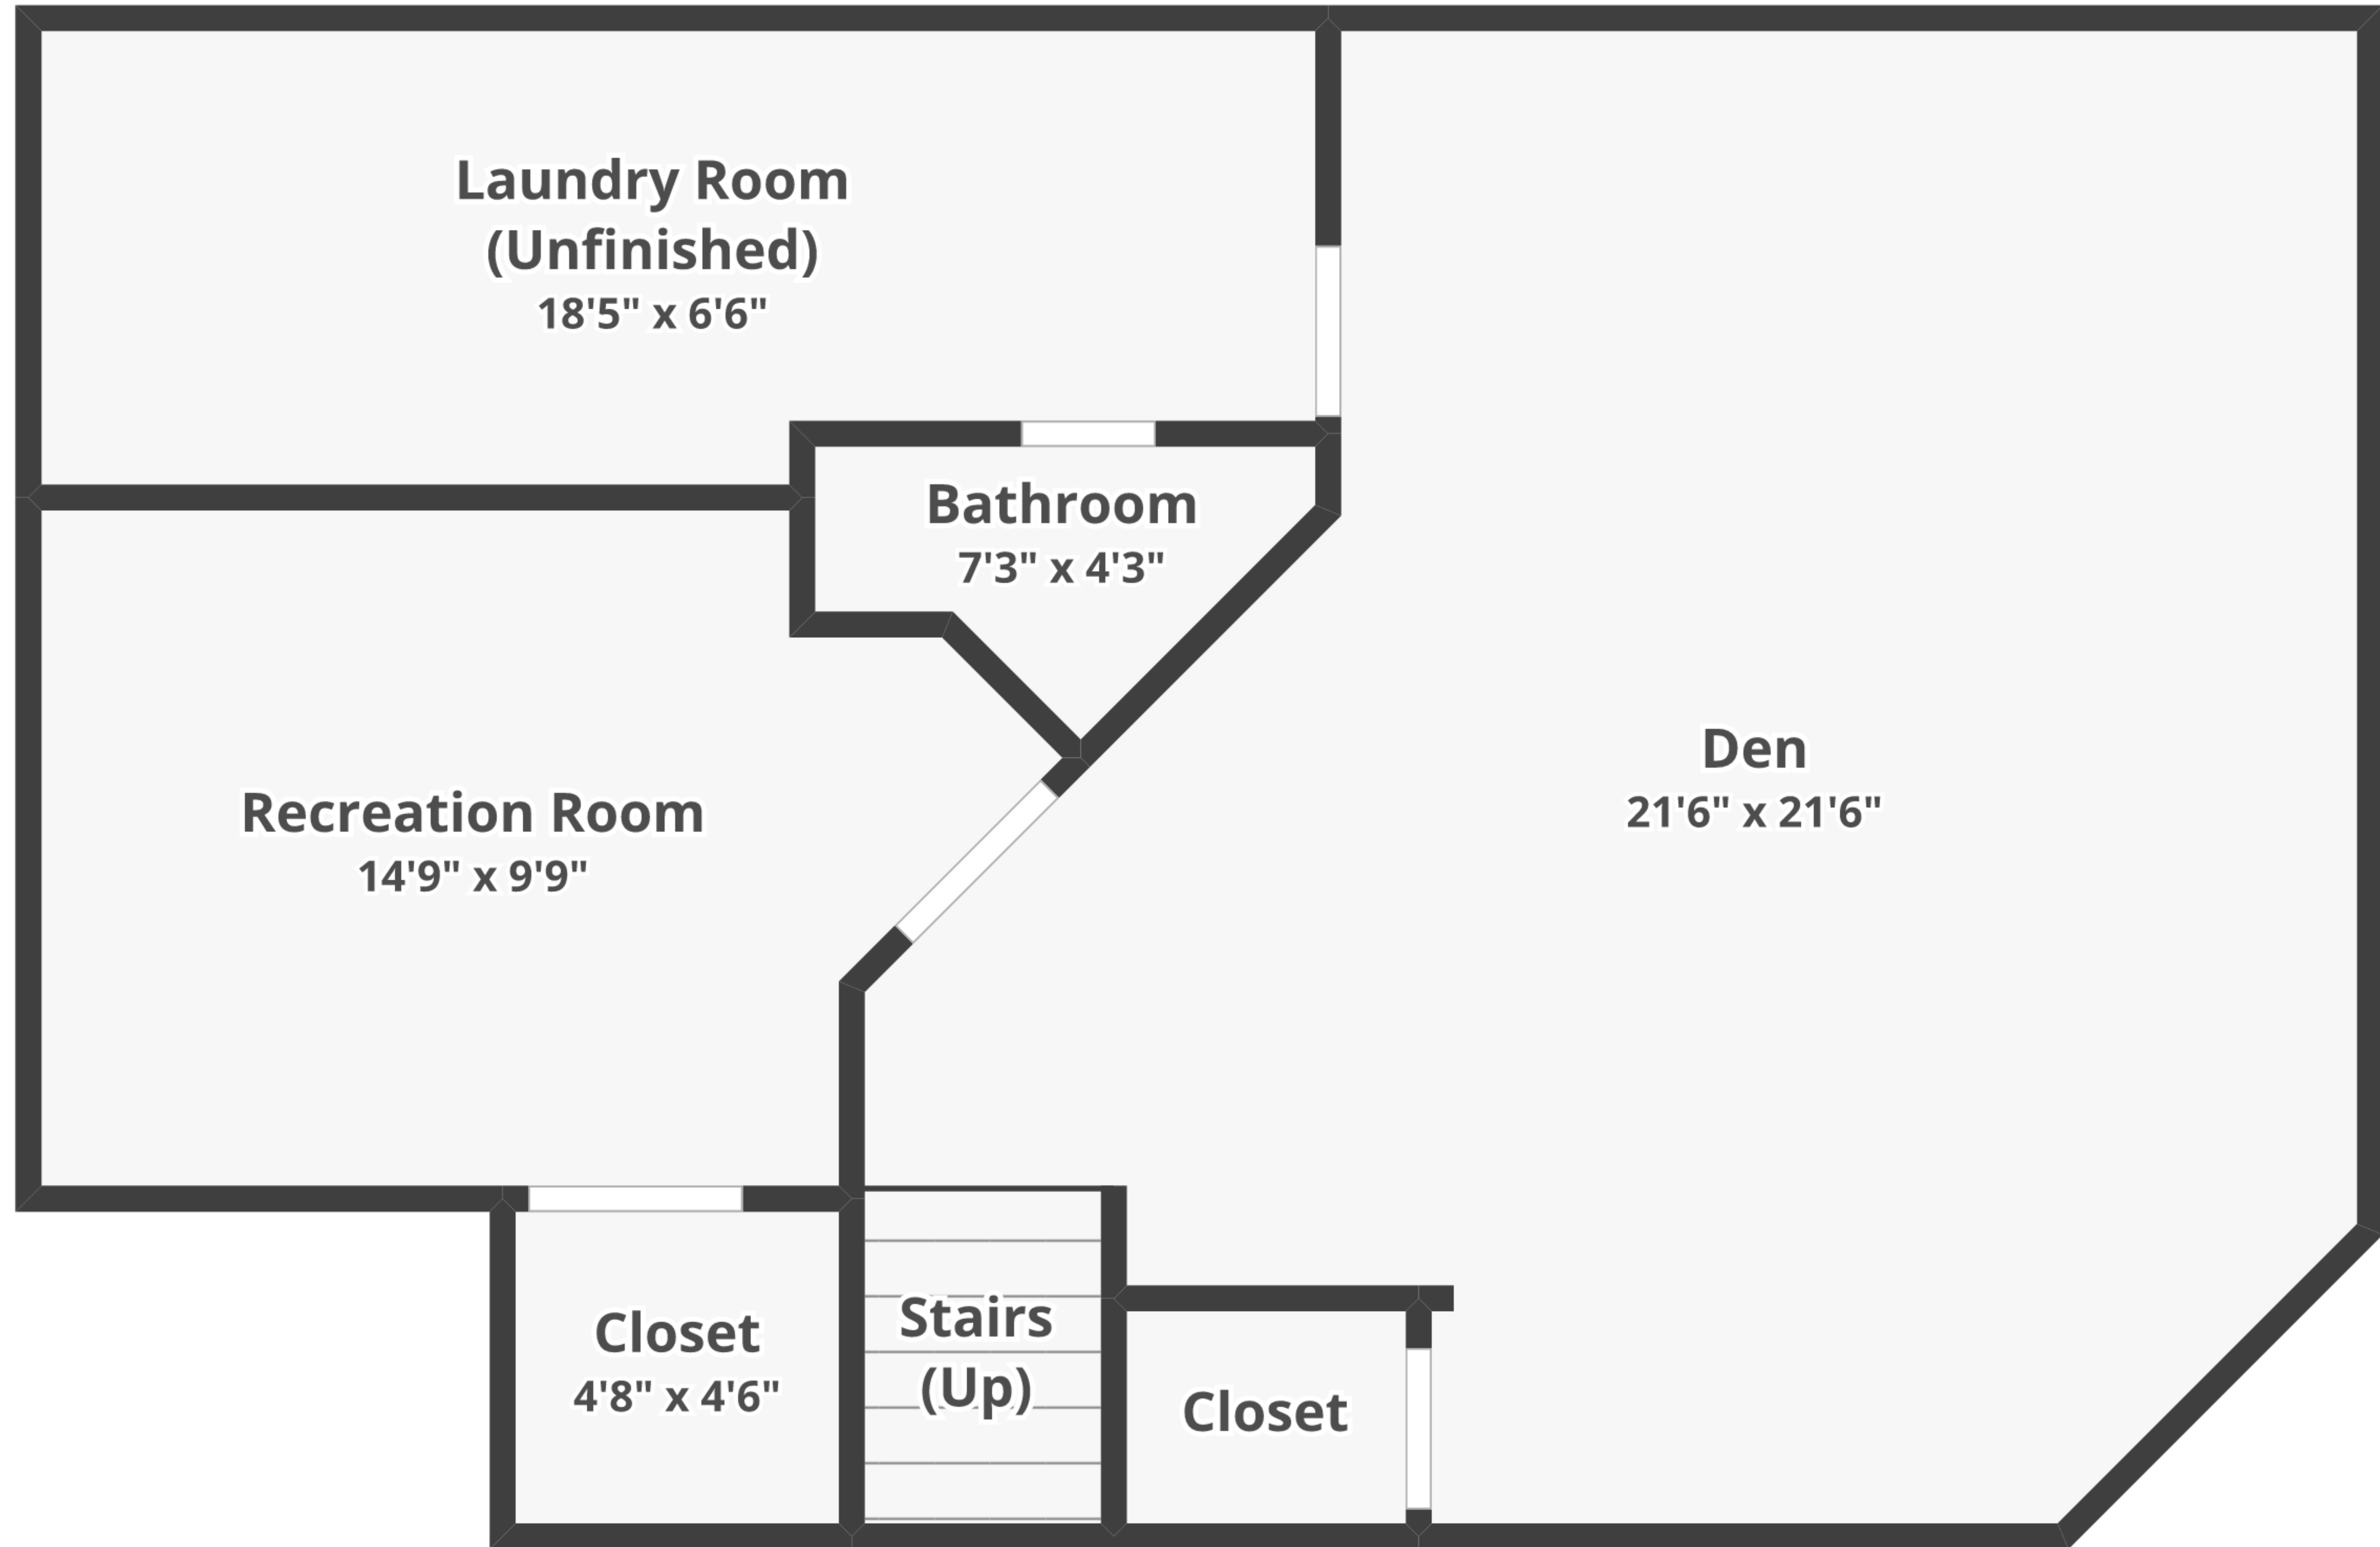

**11980 Sentinel Point Ct, Reston, VA 20191**

Total finished area: ~1,831.67 sq. ft.

Total unfinished area: ~122.1 sq. ft.

**Basement**

Finished area: ~521.46 sq. ft.

Unfinished area: ~113.19 sq. ft.