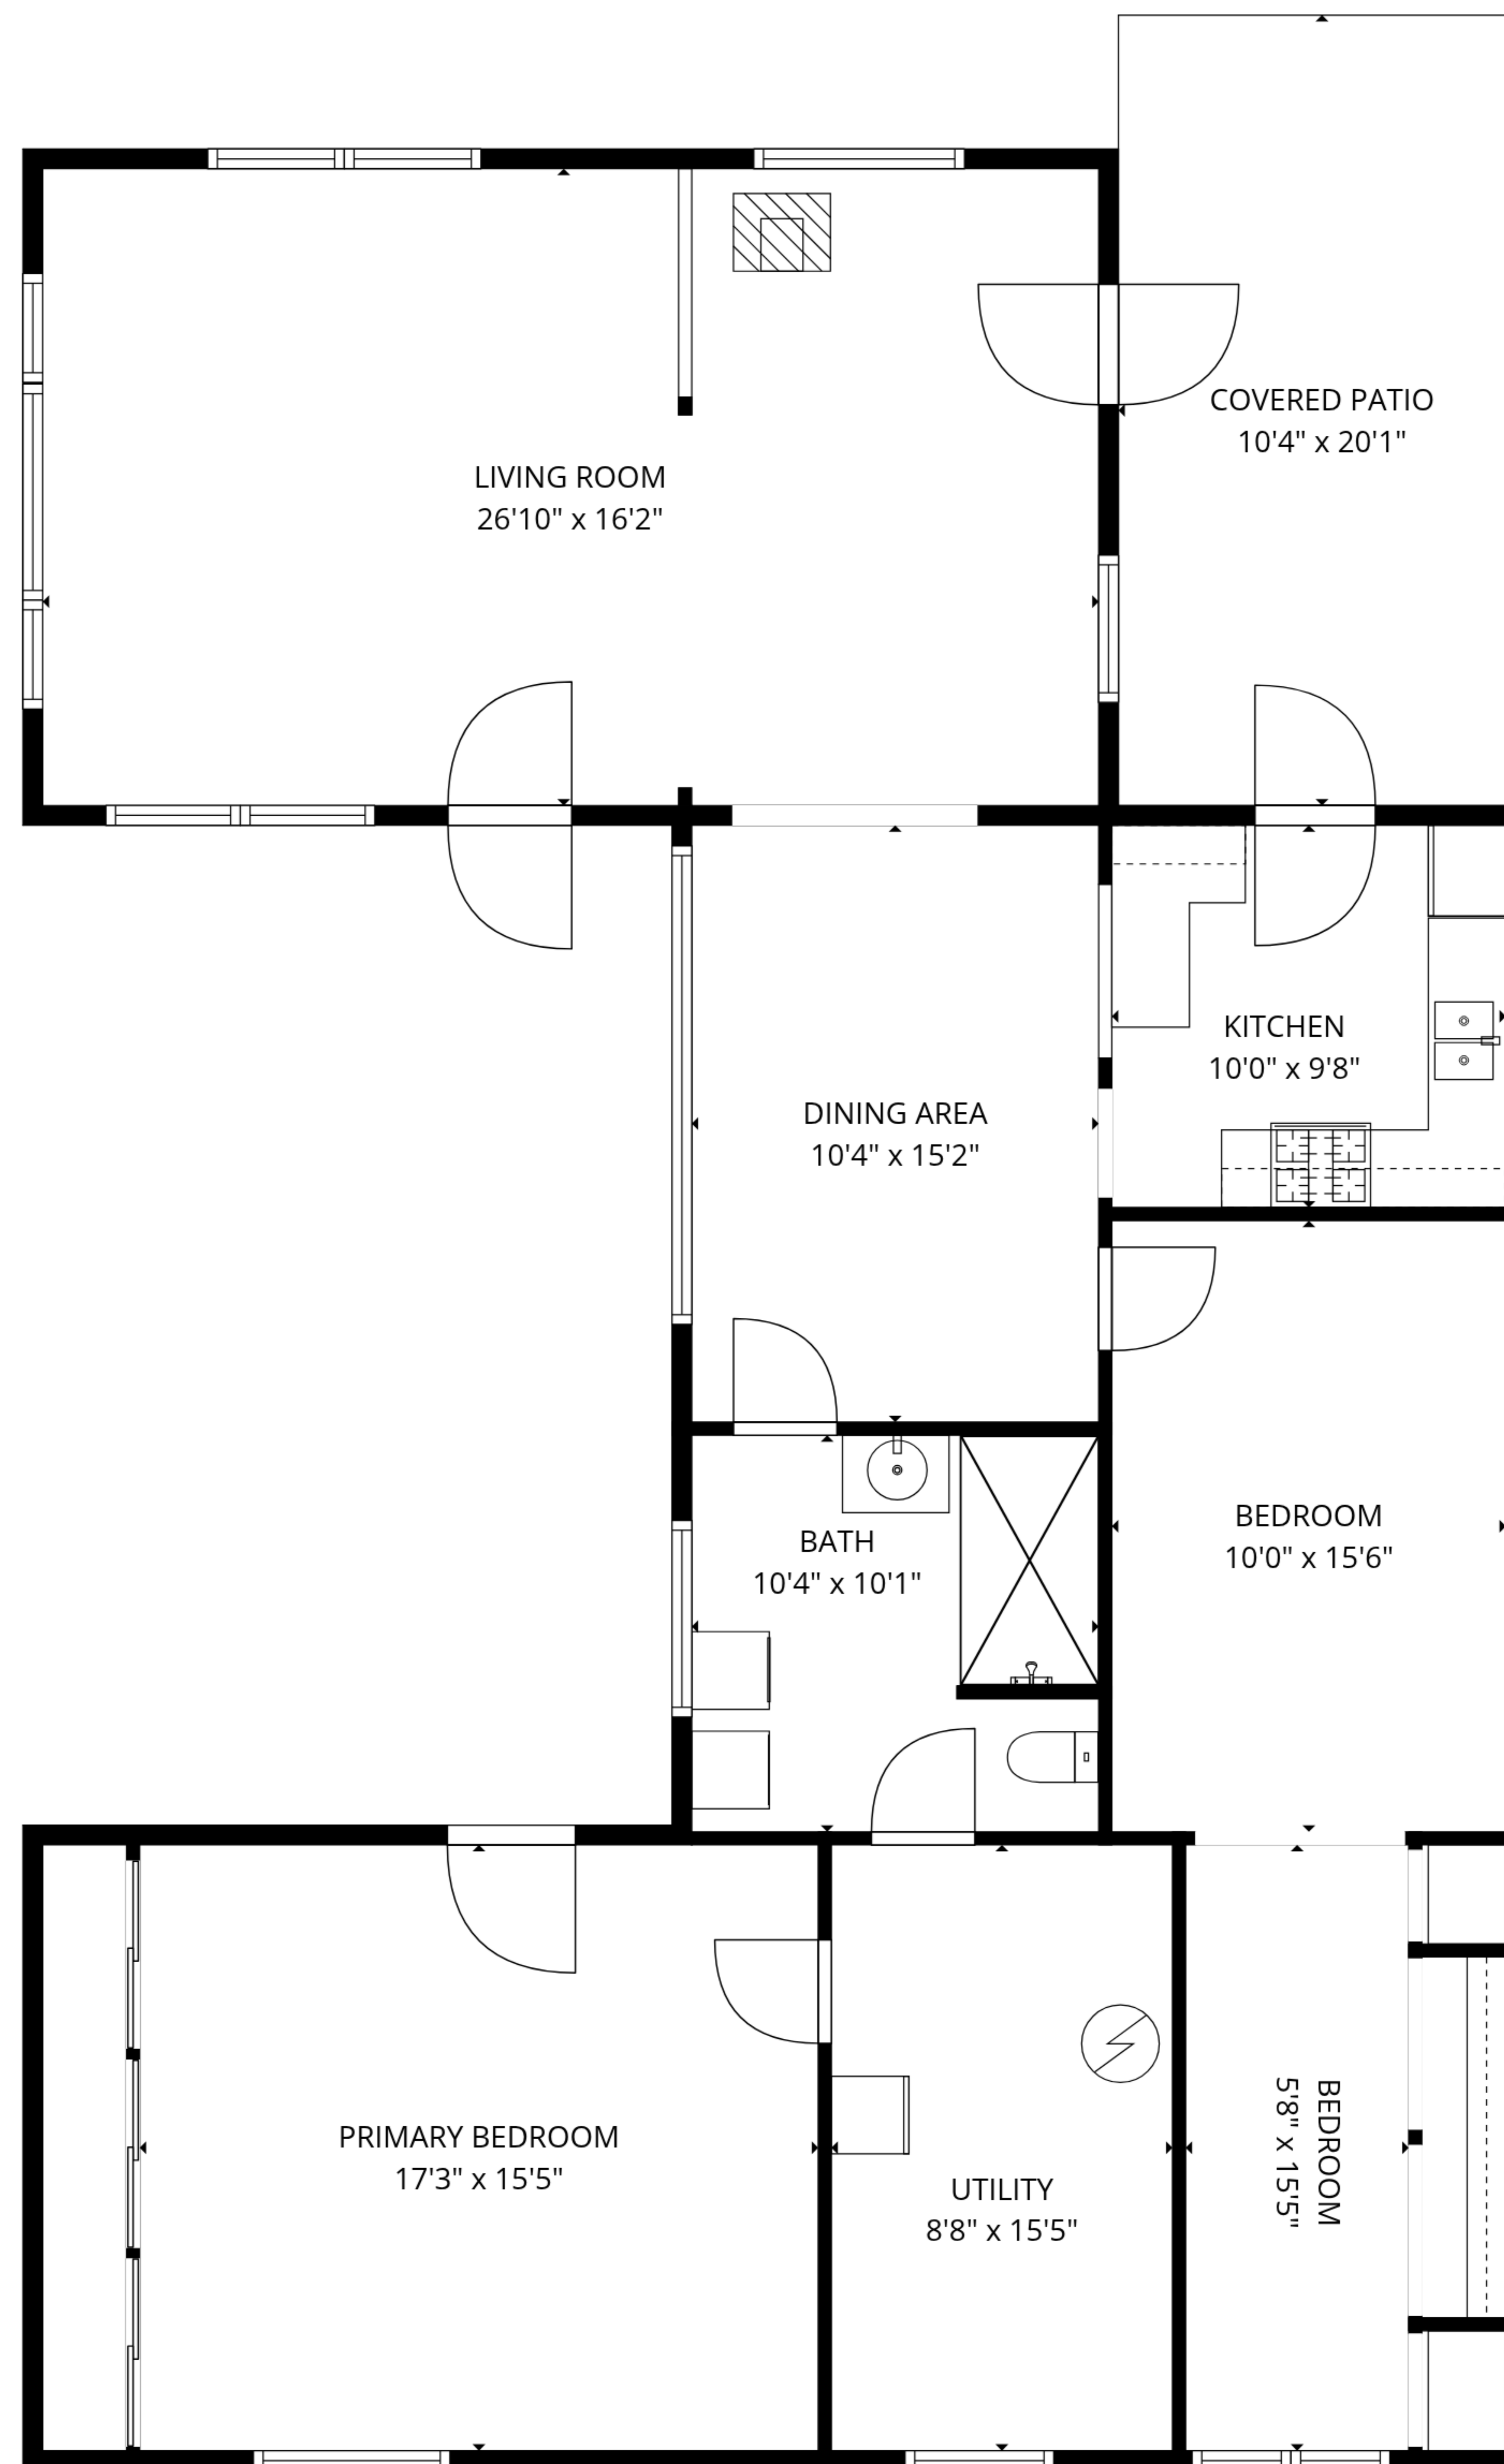

**TOTAL: 1544 sq. ft**  
1st floor: 1544 sq. ft  
EXCLUDED AREAS: COVERED PATIO: 207 sq. ft, WALLS: 113 sq. ft

**TOTAL: 1544 sq. ft**  
1st floor: 1544 sq. ft  
EXCLUDED AREAS: COVERED PATIO: 207 sq. ft, WALLS: 113 sq. ft