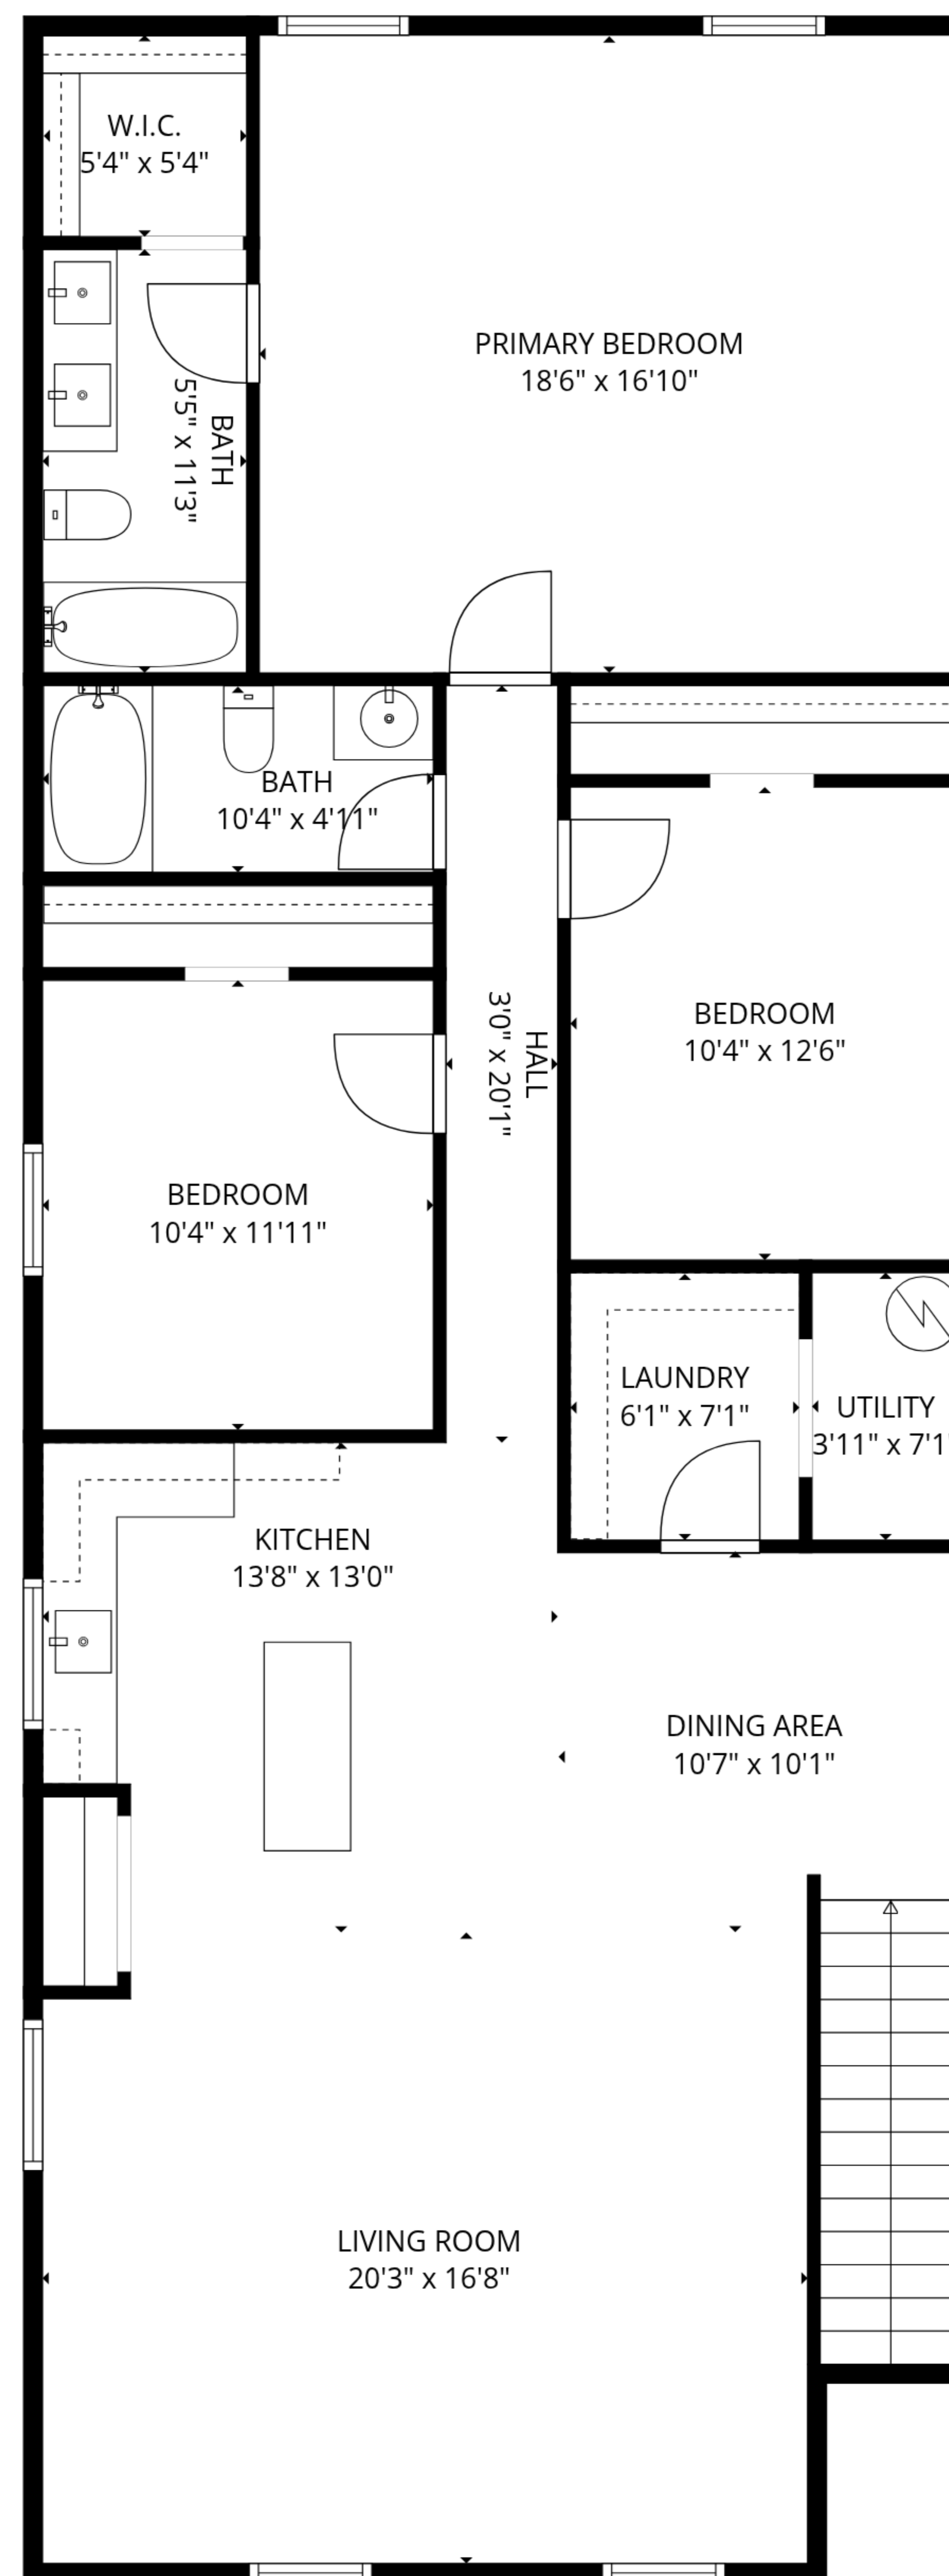

TOTAL: 3229 sq. ft

1st floor: 1625 sq. ft, 2nd floor: 1604 sq. ft

EXCLUDED AREAS: PORCH: 157 sq. ft, WALLS: 184 sq. ft

TOTAL: 3229 sq. ft

1st floor: 1625 sq. ft, 2nd floor: 1604 sq. ft

EXCLUDED AREAS: PORCH: 157 sq. ft, WALLS: 184 sq. ft

1st floor

2nd floor

TOTAL: 3229 sq. ft
 1st floor: 1625 sq. ft, 2nd floor: 1604 sq. ft
 EXCLUDED AREAS: PORCH: 157 sq. ft, WALLS: 184 sq. ft