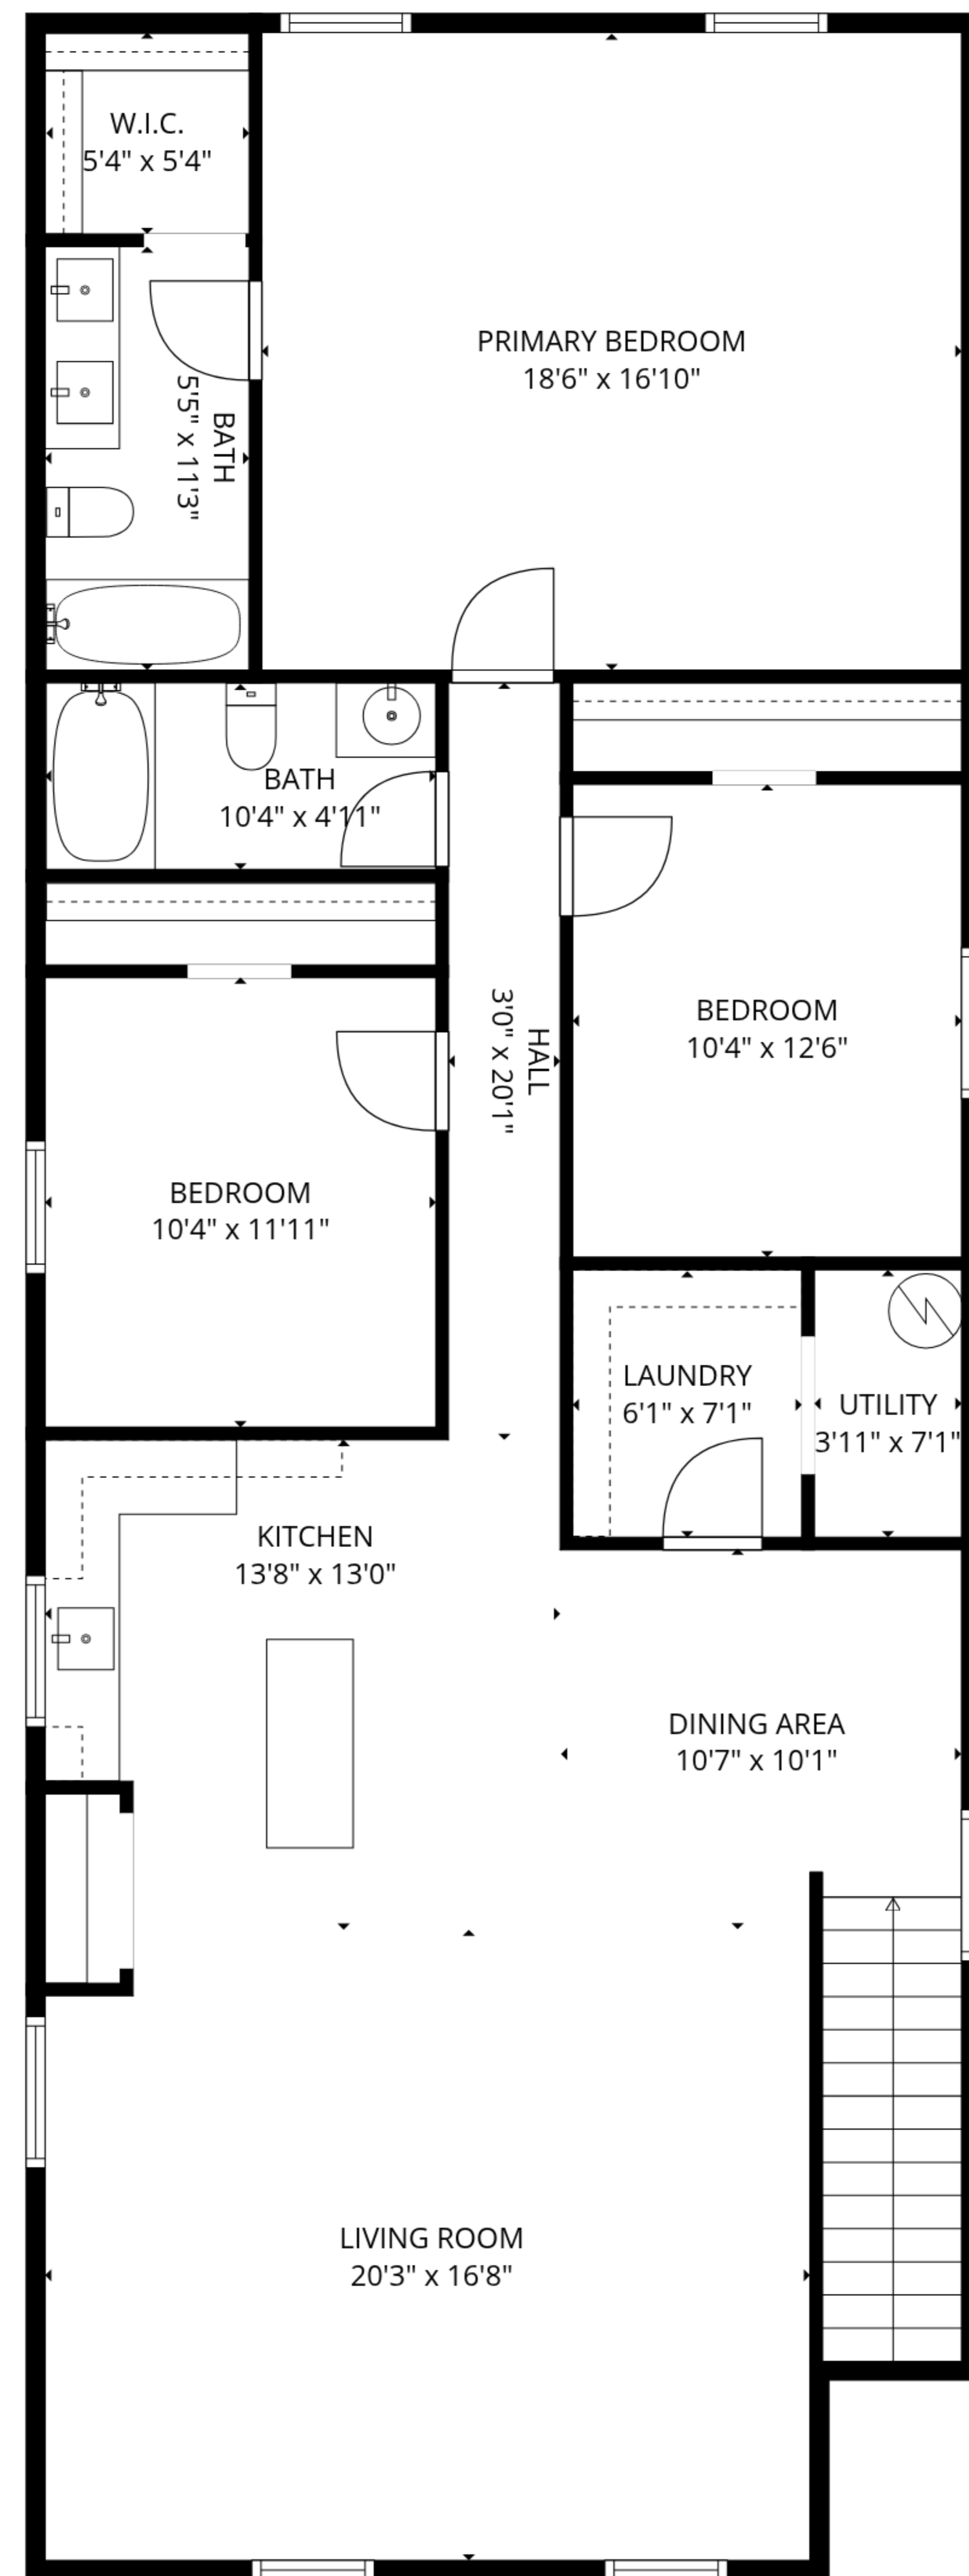

TOTAL: 3229 sq. ft

1st floor: 1625 sq. ft, 2nd floor: 1604 sq. ft

EXCLUDED AREAS: PORCH: 157 sq. ft, WALLS: 184 sq. ft

TOTAL: 3229 sq. ft

1st floor: 1625 sq. ft, 2nd floor: 1604 sq. ft

EXCLUDED AREAS: PORCH: 157 sq. ft, WALLS: 184 sq. ft

1st floor

2nd floor

TOTAL: 3229 sq. ft
 1st floor: 1625 sq. ft, 2nd floor: 1604 sq. ft
 EXCLUDED AREAS: PORCH: 157 sq. ft, WALLS: 184 sq. ft