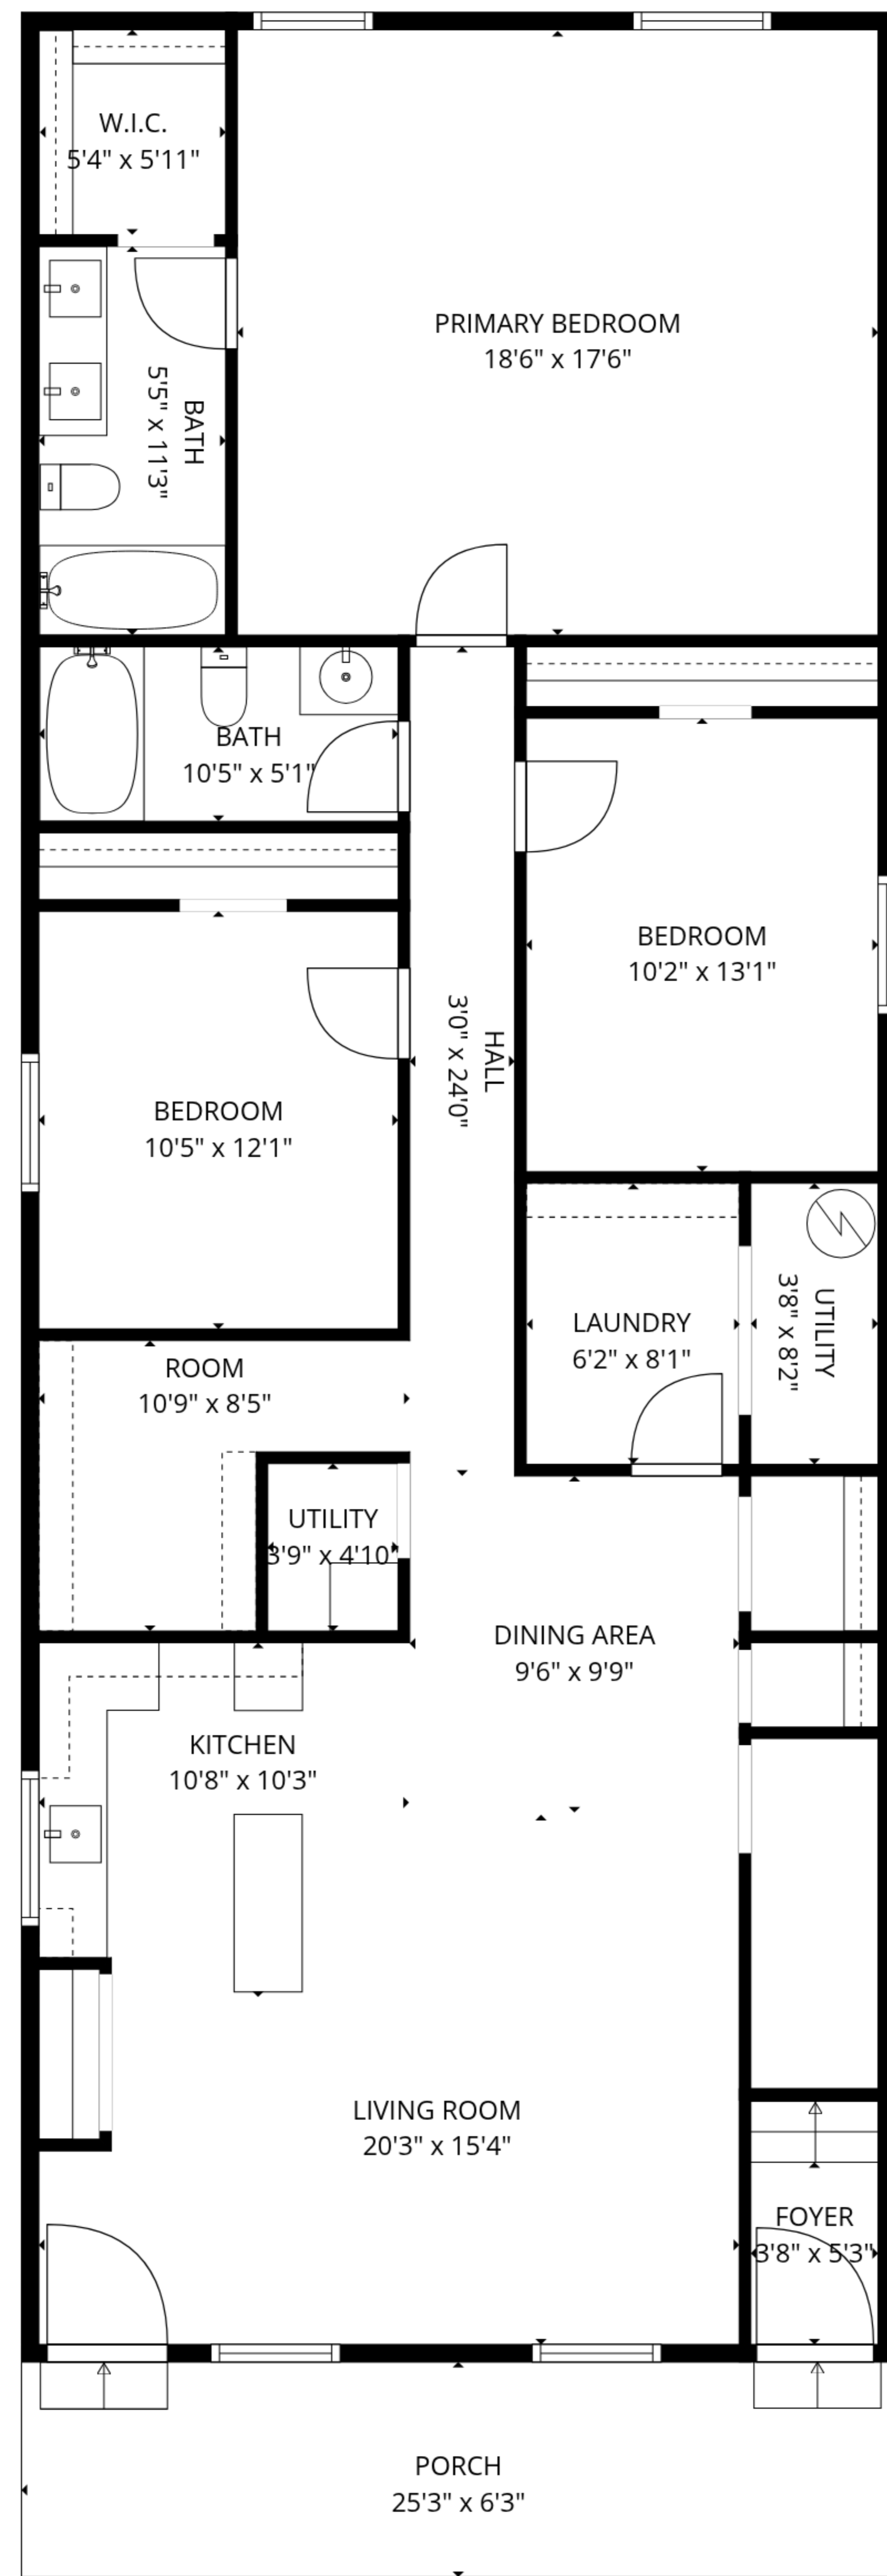

TOTAL: 3229 sq. ft

1st floor: 1625 sq. ft, 2nd floor: 1604 sq. ft

EXCLUDED AREAS: PORCH: 157 sq. ft, WALLS: 184 sq. ft

TOTAL: 3229 sq. ft

1st floor: 1625 sq. ft, 2nd floor: 1604 sq. ft

EXCLUDED AREAS: PORCH: 157 sq. ft, WALLS: 184 sq. ft

1st floor

2nd floor

TOTAL: 3229 sq. ft
 1st floor: 1625 sq. ft, 2nd floor: 1604 sq. ft
 EXCLUDED AREAS: PORCH: 157 sq. ft, WALLS: 184 sq. ft