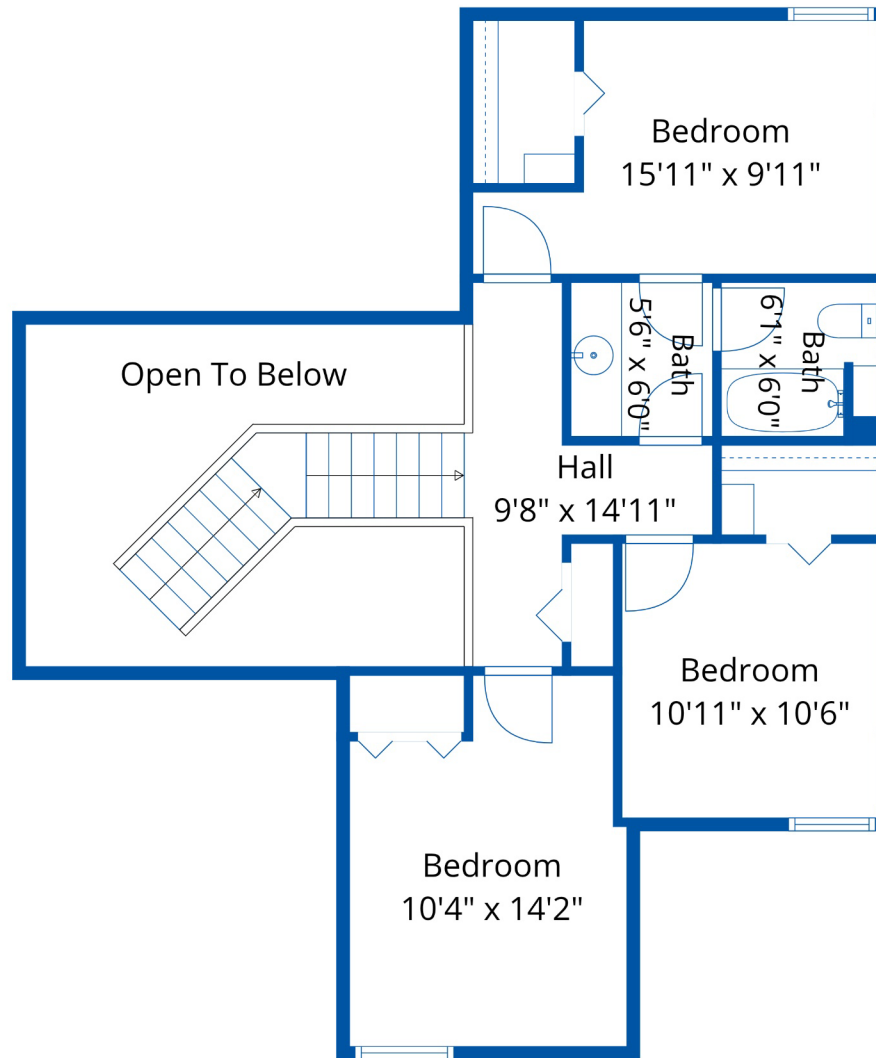

### Estimated Areas:

Below Main: 1809 sq. ft  
Main Floor: 1817 sq. ft  
Above Main: 723 sq. ft  
**Total: 4349 Sq. Ft**

## Estimated Areas:

Below Main: 1809 sq. ft  
Main Floor: 1817 sq. ft  
Above Main: 723 sq. ft  
**Total: 4349 Sq. Ft**