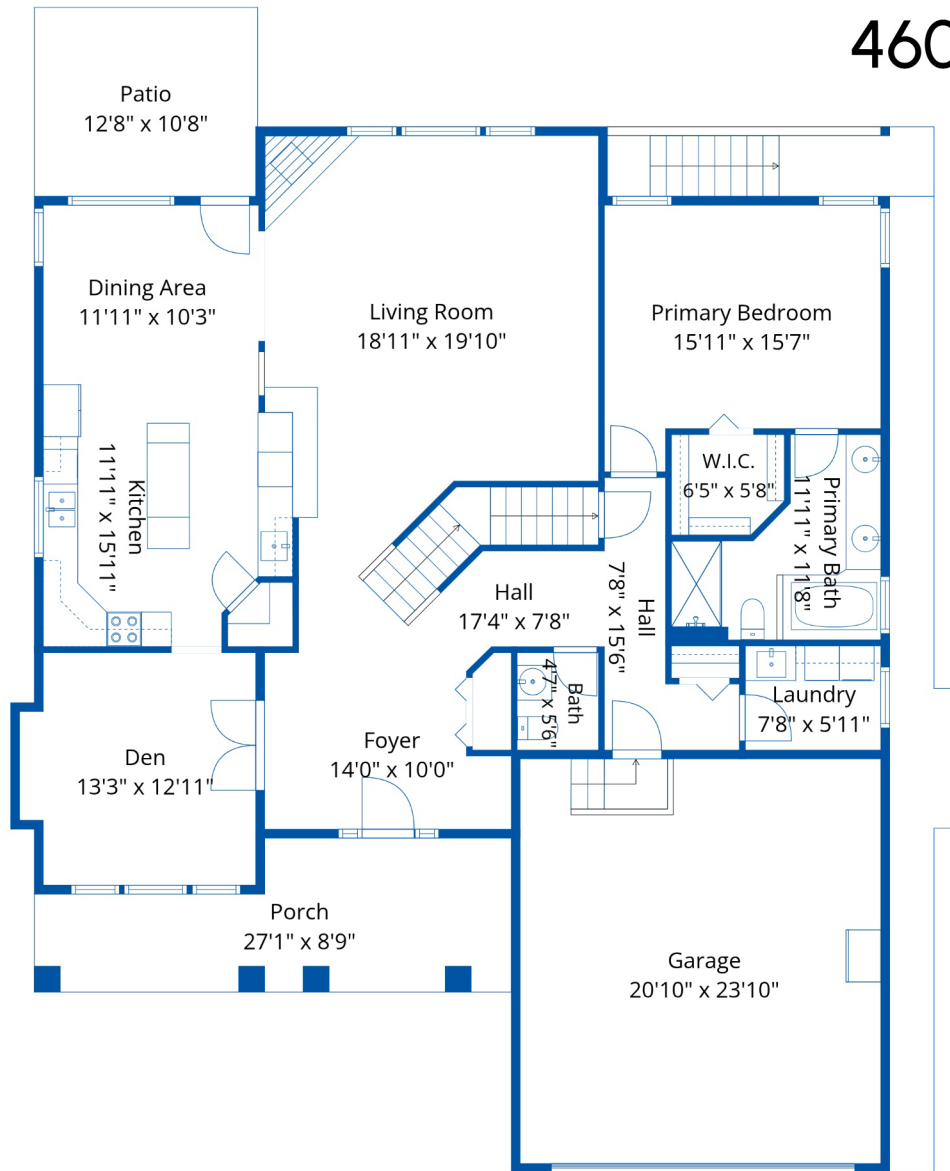

### Estimated Areas:

Below Main: 1809 sq. ft  
Main Floor: 1817 sq. ft  
Above Main: 723 sq. ft  
**Total: 4349 Sq. Ft**

## Estimated Areas:

Below Main: 1809 sq. ft  
Main Floor: 1817 sq. ft  
Above Main: 723 sq. ft  
**Total: 4349 Sq. Ft**