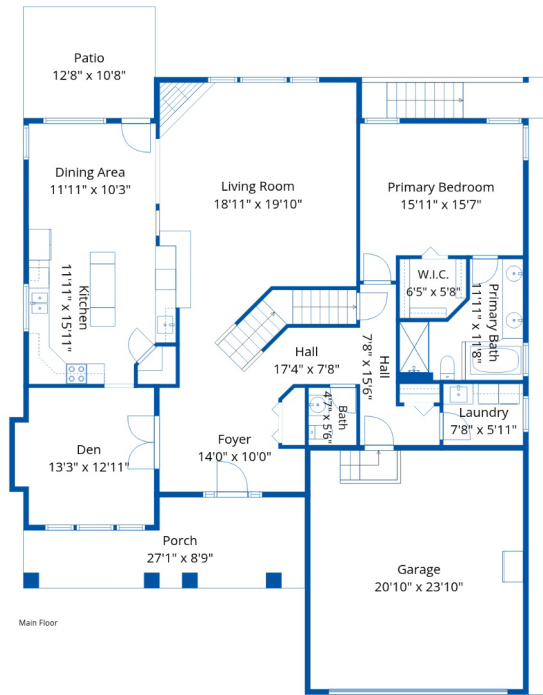

### Estimated Areas:

Below Main: 1809 sq. ft  
Main Floor: 1817 sq. ft  
Above Main: 723 sq. ft  
**Total: 4349 Sq. Ft**

## Estimated Areas:

Below Main: 1809 sq. ft  
Main Floor: 1817 sq. ft  
Above Main: 723 sq. ft  
**Total: 4349 Sq. Ft**