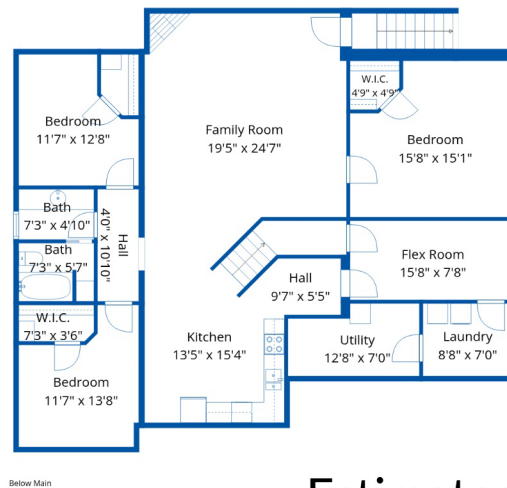

### Estimated Areas:

Below Main: 1809 sq. ft  
Main Floor: 1817 sq. ft  
Above Main: 723 sq. ft  
**Total: 4349 Sq. Ft**

## Estimated Areas:

Below Main: 1809 sq. ft  
Main Floor: 1817 sq. ft  
Above Main: 723 sq. ft  
**Total: 4349 Sq. Ft**