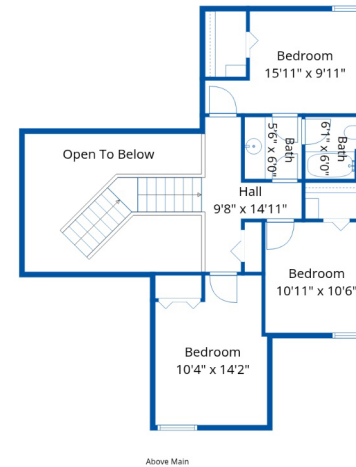

### Estimated Areas:

Below Main: 1809 sq. ft  
Main Floor: 1817 sq. ft  
Above Main: 723 sq. ft  
**Total: 4349 Sq. Ft**

## Estimated Areas:

Below Main: 1809 sq. ft  
Main Floor: 1817 sq. ft  
Above Main: 723 sq. ft  
**Total: 4349 Sq. Ft**