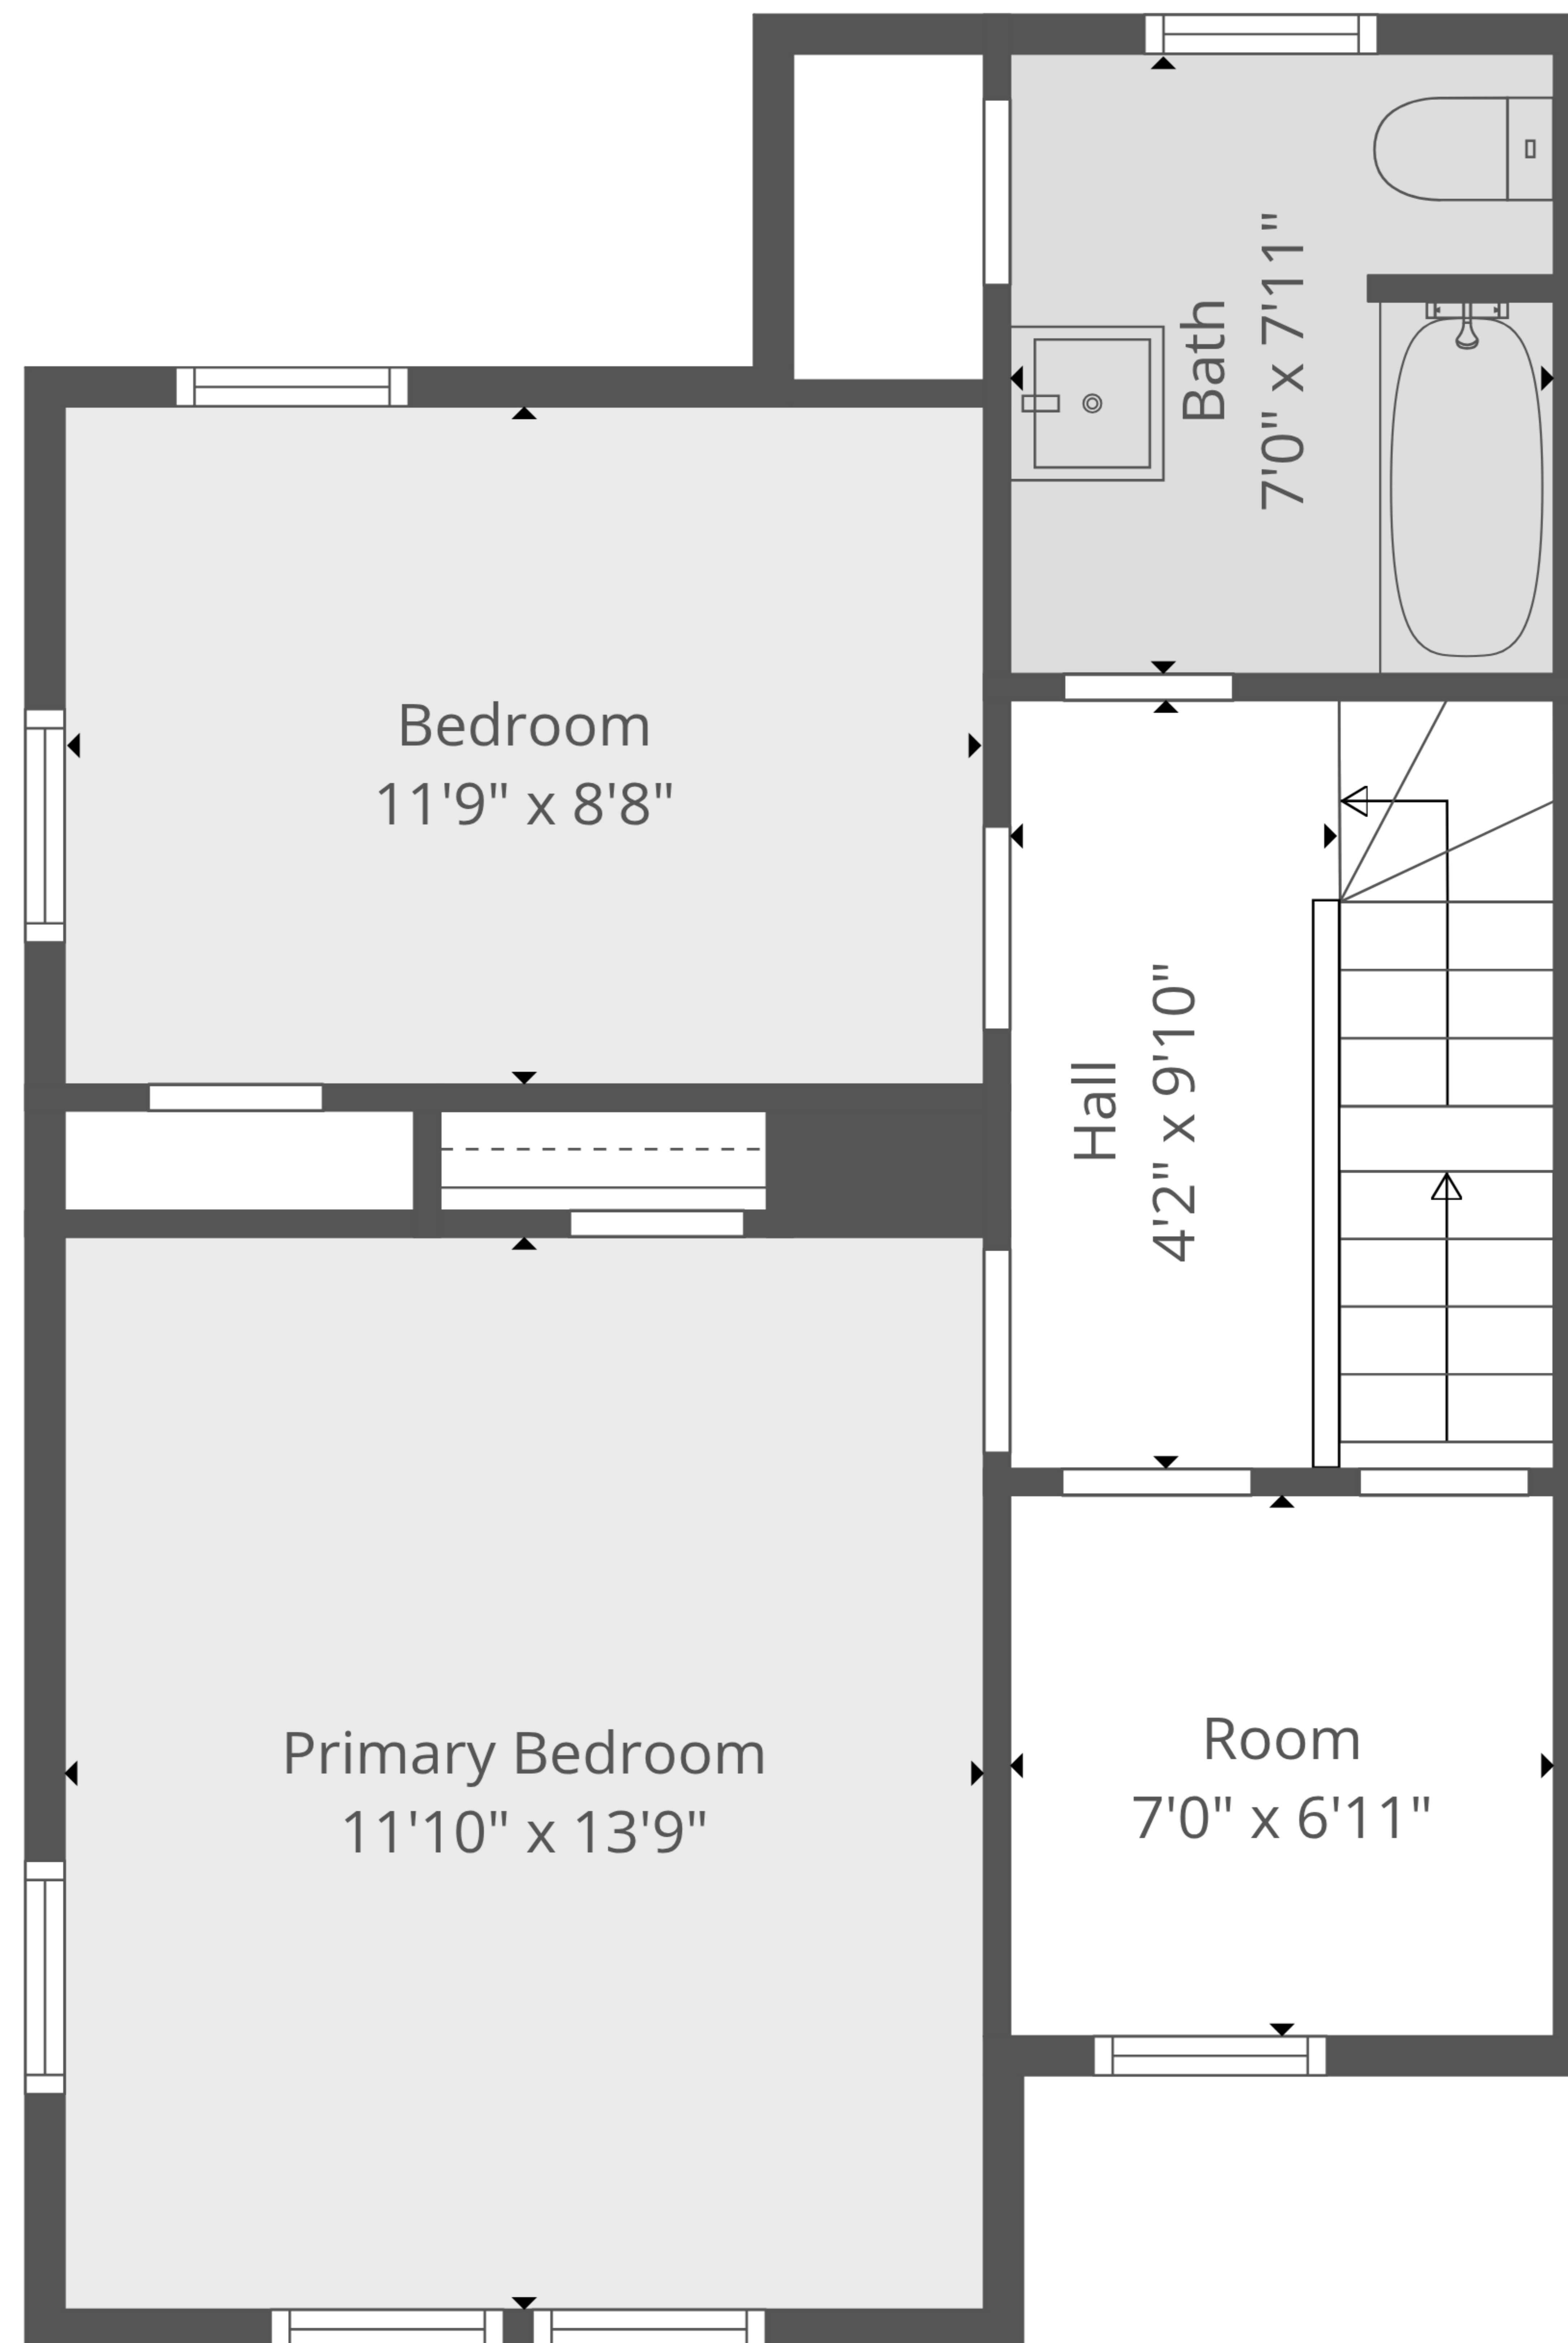

TOTAL: 1004 sq. ft

1st floor: 529 sq. ft, 2nd floor: 475 sq. ft

EXCLUDED AREAS: SCREENED PORCH: 36 sq. ft, UNDEFINED: 10 sq. ft, WALLS: 110 sq. ft

TOTAL: 1004 sq. ft

1st floor: 529 sq. ft, 2nd floor: 475 sq. ft

EXCLUDED AREAS: SCREENED PORCH: 36 sq. ft, UNDEFINED: 10 sq. ft, WALLS: 110 sq. ft

1st Floor

2nd Floor

TOTAL: 1004 sq. ft
 1st floor: 529 sq. ft, 2nd floor: 475 sq. ft
 EXCLUDED AREAS: SCREENED PORCH: 36 sq. ft, UNDEFINED: 10 sq. ft, WALLS: 110 sq. ft