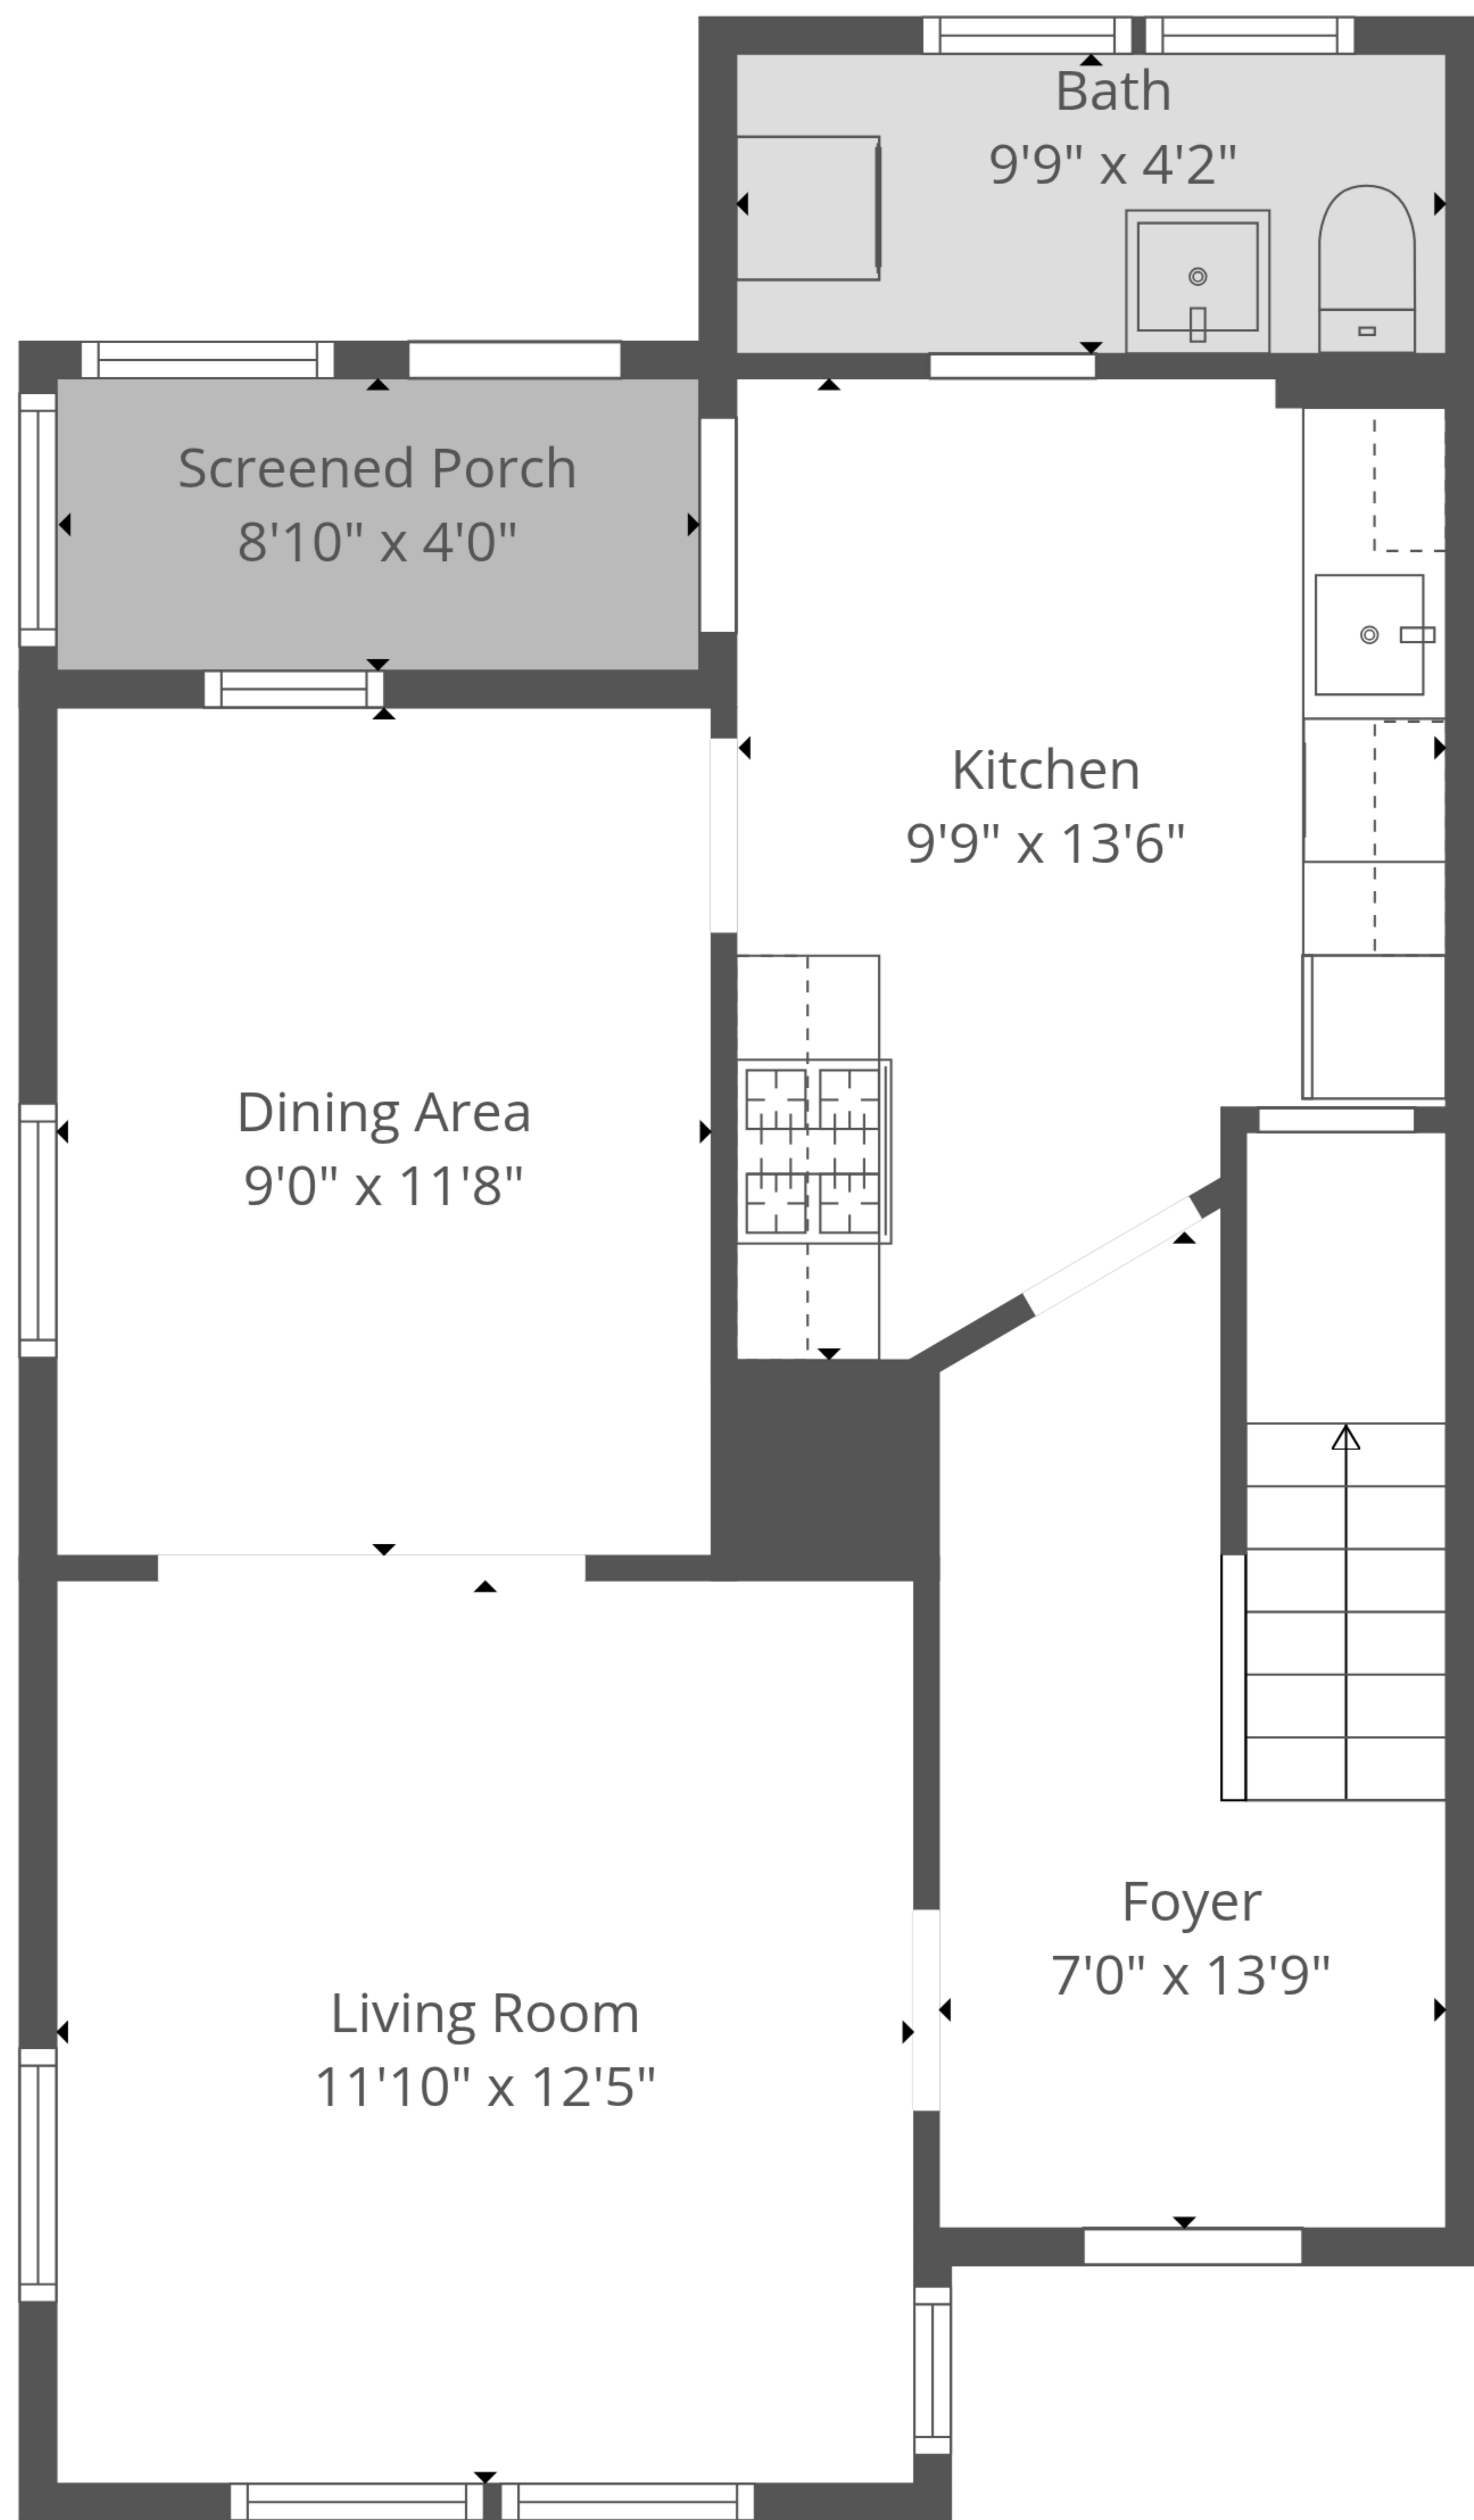

TOTAL: 1004 sq. ft

1st floor: 529 sq. ft, 2nd floor: 475 sq. ft

EXCLUDED AREAS: SCREENED PORCH: 36 sq. ft, UNDEFINED: 10 sq. ft, WALLS: 110 sq. ft

TOTAL: 1004 sq. ft

1st floor: 529 sq. ft, 2nd floor: 475 sq. ft

EXCLUDED AREAS: SCREENED PORCH: 36 sq. ft, UNDEFINED: 10 sq. ft, WALLS: 110 sq. ft

1st Floor

2nd Floor

TOTAL: 1004 sq. ft
 1st floor: 529 sq. ft, 2nd floor: 475 sq. ft
 EXCLUDED AREAS: SCREENED PORCH: 36 sq. ft, UNDEFINED: 10 sq. ft, WALLS: 110 sq. ft