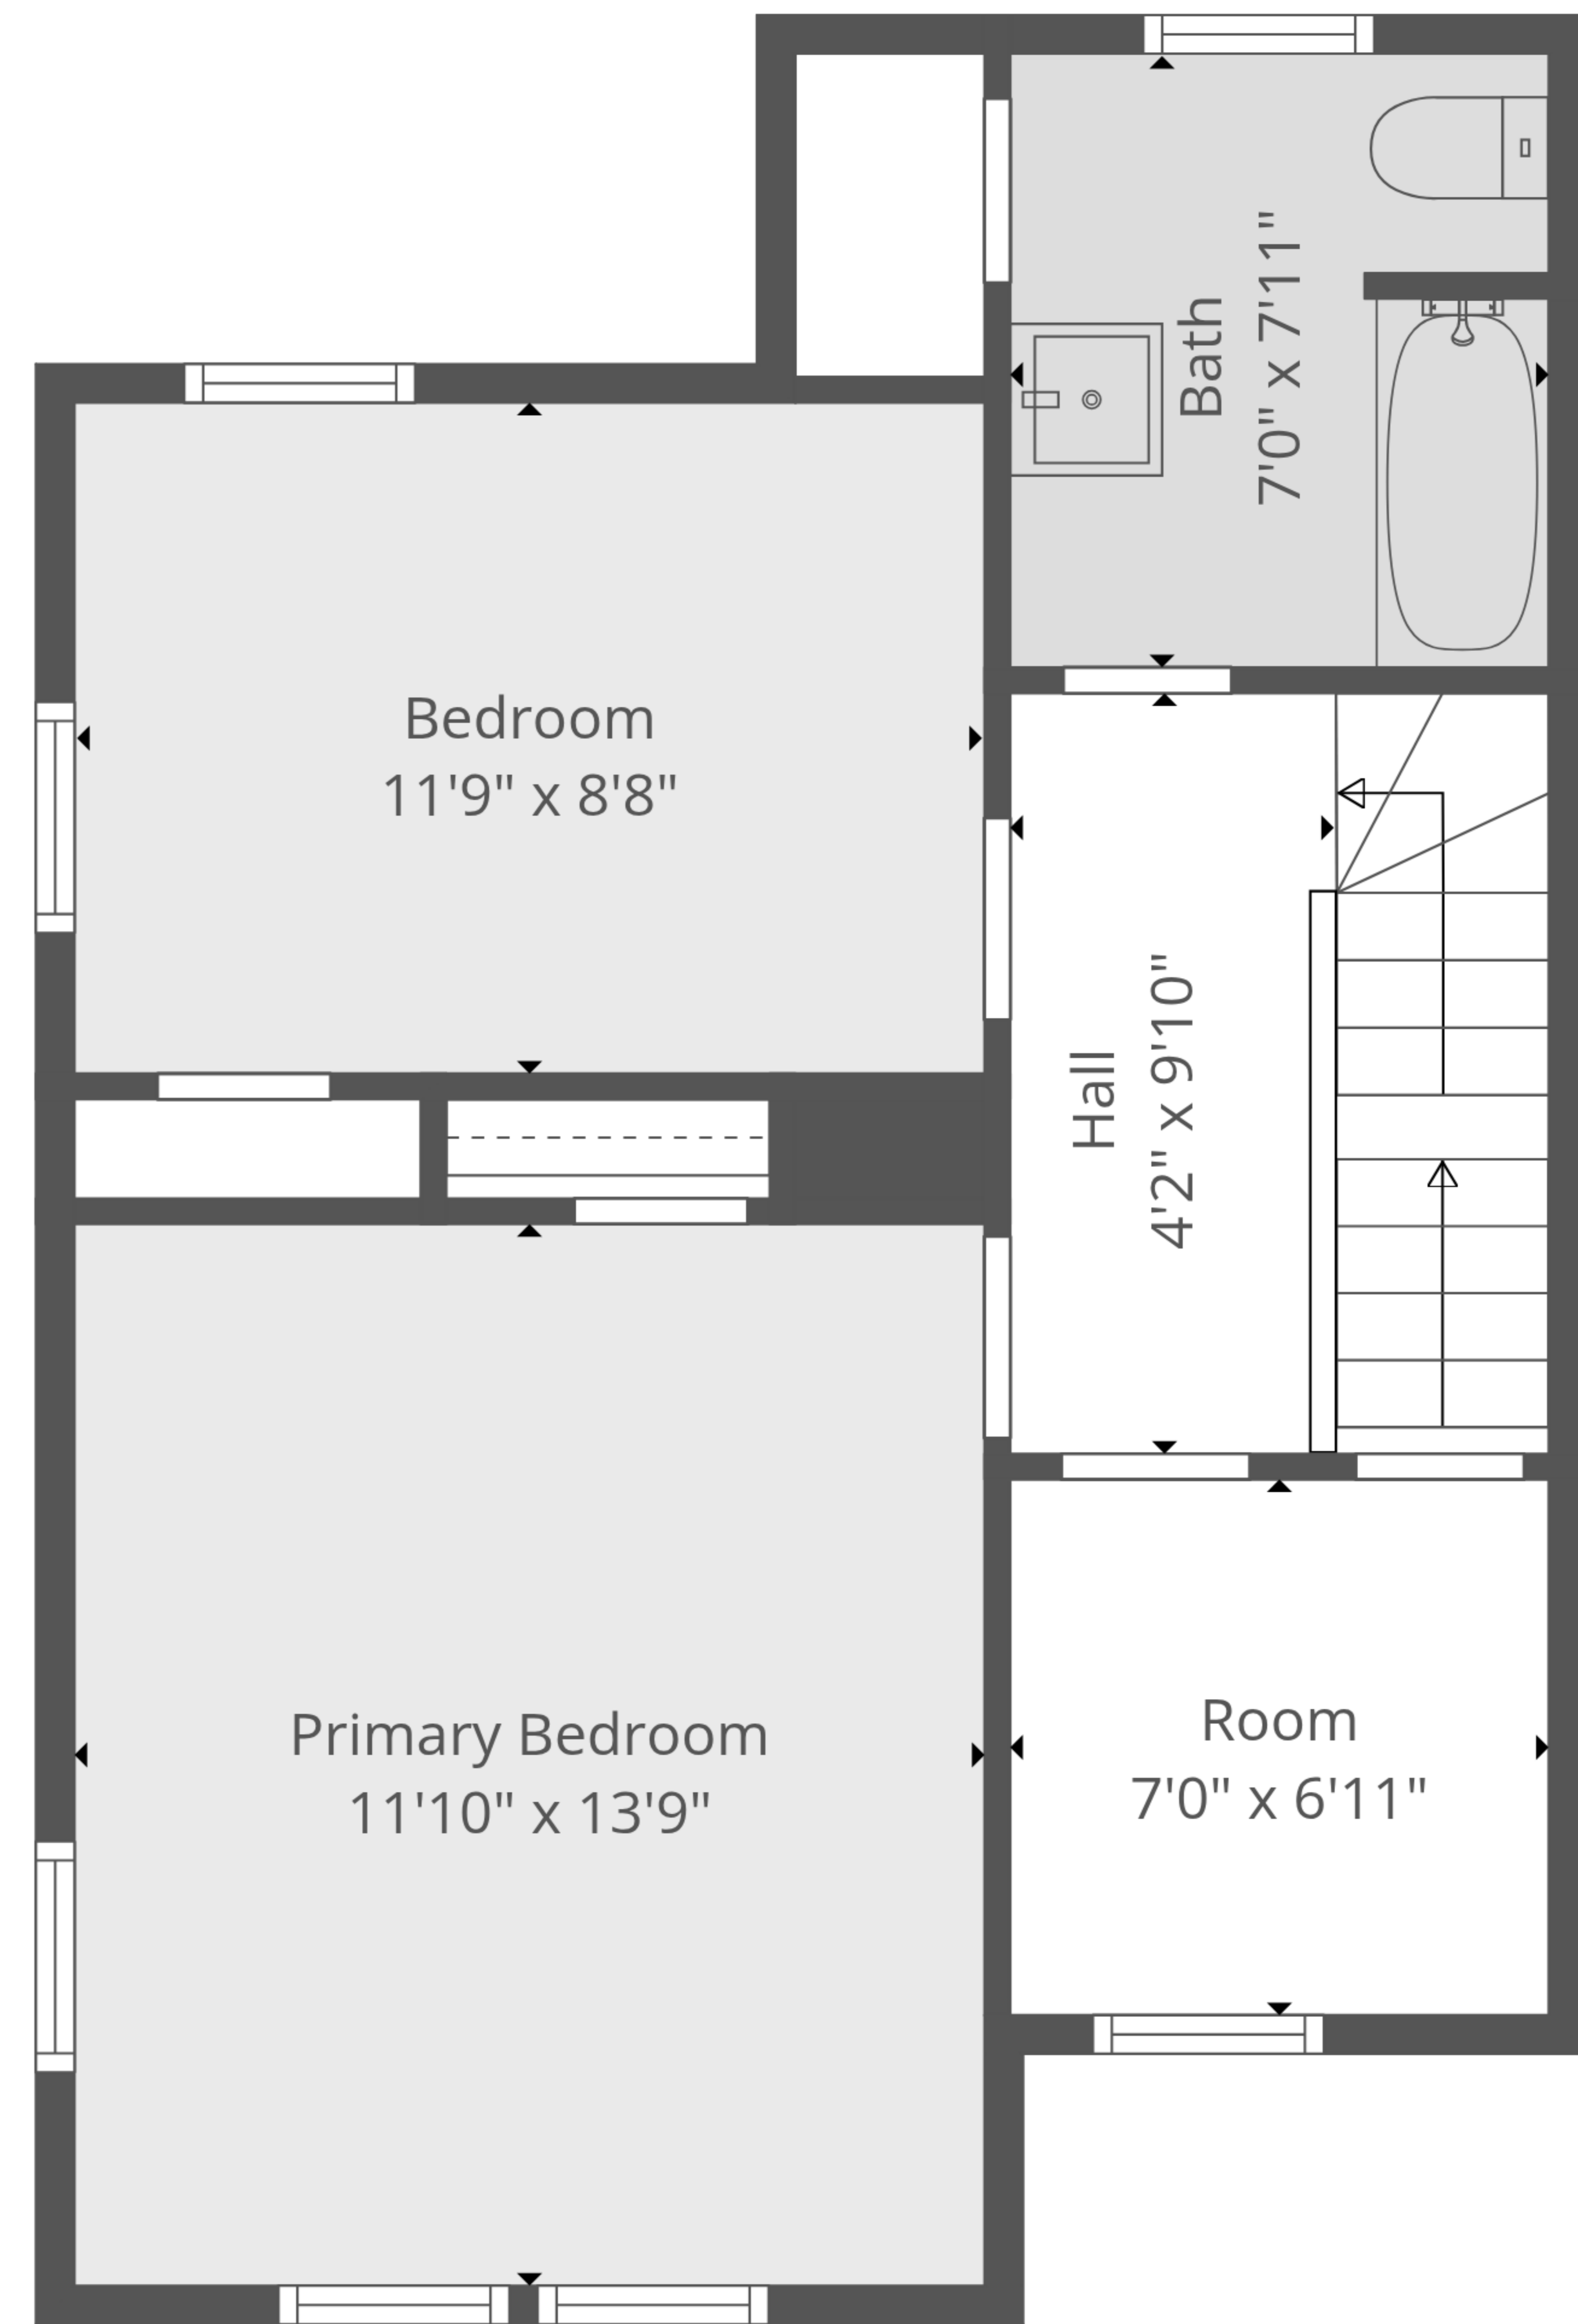

TOTAL: 1004 sq. ft

1st floor: 529 sq. ft, 2nd floor: 475 sq. ft

EXCLUDED AREAS: SCREENED PORCH: 36 sq. ft, UNDEFINED: 10 sq. ft, WALLS: 110 sq. ft

TOTAL: 1004 sq. ft

1st floor: 529 sq. ft, 2nd floor: 475 sq. ft

EXCLUDED AREAS: SCREENED PORCH: 36 sq. ft, UNDEFINED: 10 sq. ft, WALLS: 110 sq. ft

1st Floor

2nd Floor

TOTAL: 1004 sq. ft
 1st floor: 529 sq. ft, 2nd floor: 475 sq. ft
 EXCLUDED AREAS: SCREENED PORCH: 36 sq. ft, UNDEFINED: 10 sq. ft, WALLS: 110 sq. ft