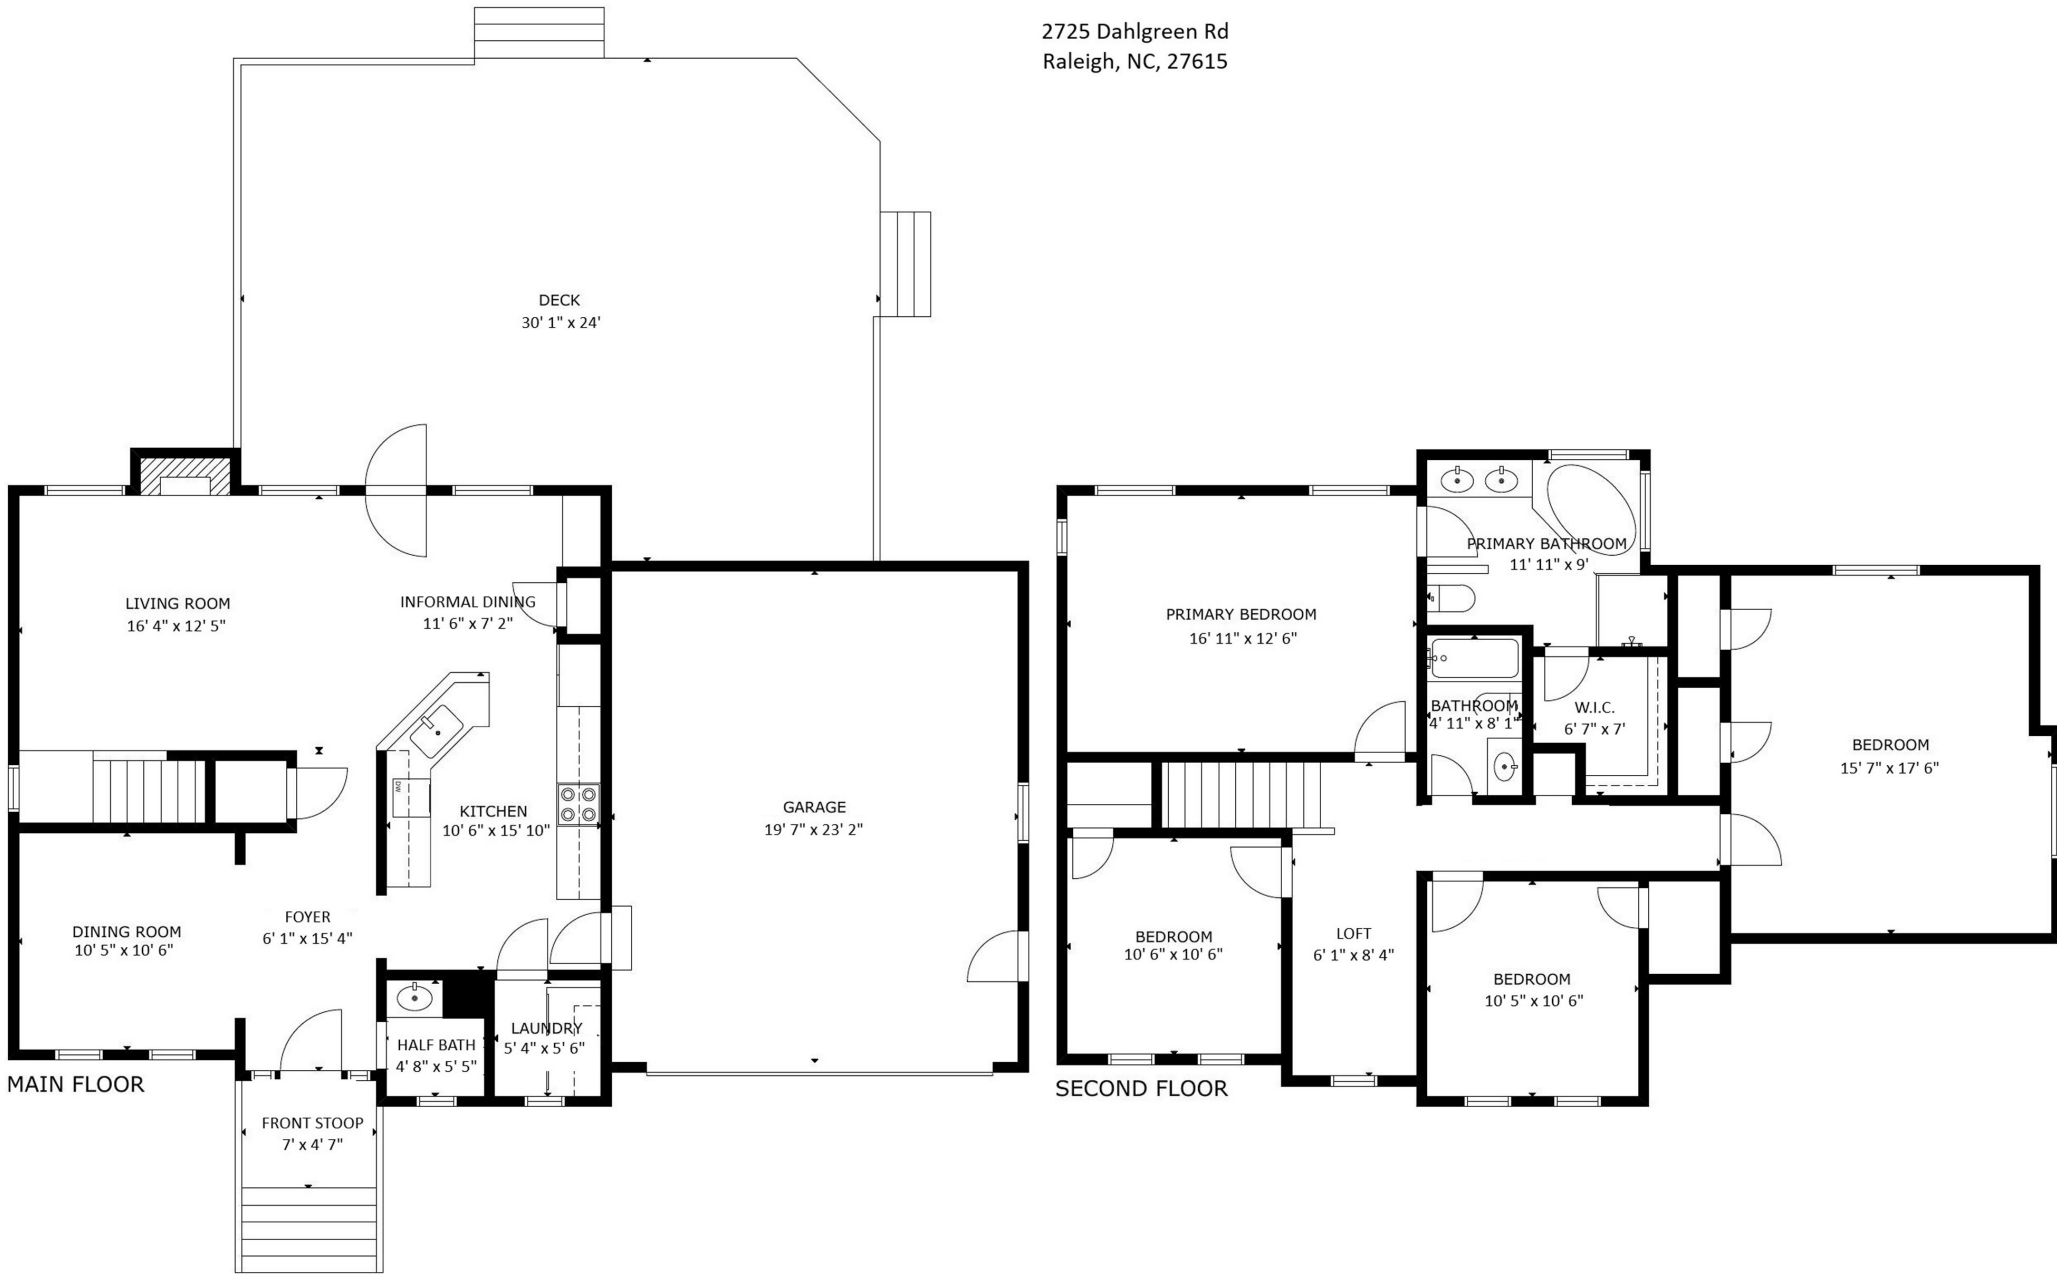

2725 Dahlgreen Rd
Raleigh, NC, 27615

The following dimensions are approximate interior wall to wall dimensions, measured on site, from the widest portion of each room, then calculated to Feet/Inches from Rounded Decimal Feet. Information deemed reliable, but not guaranteed.