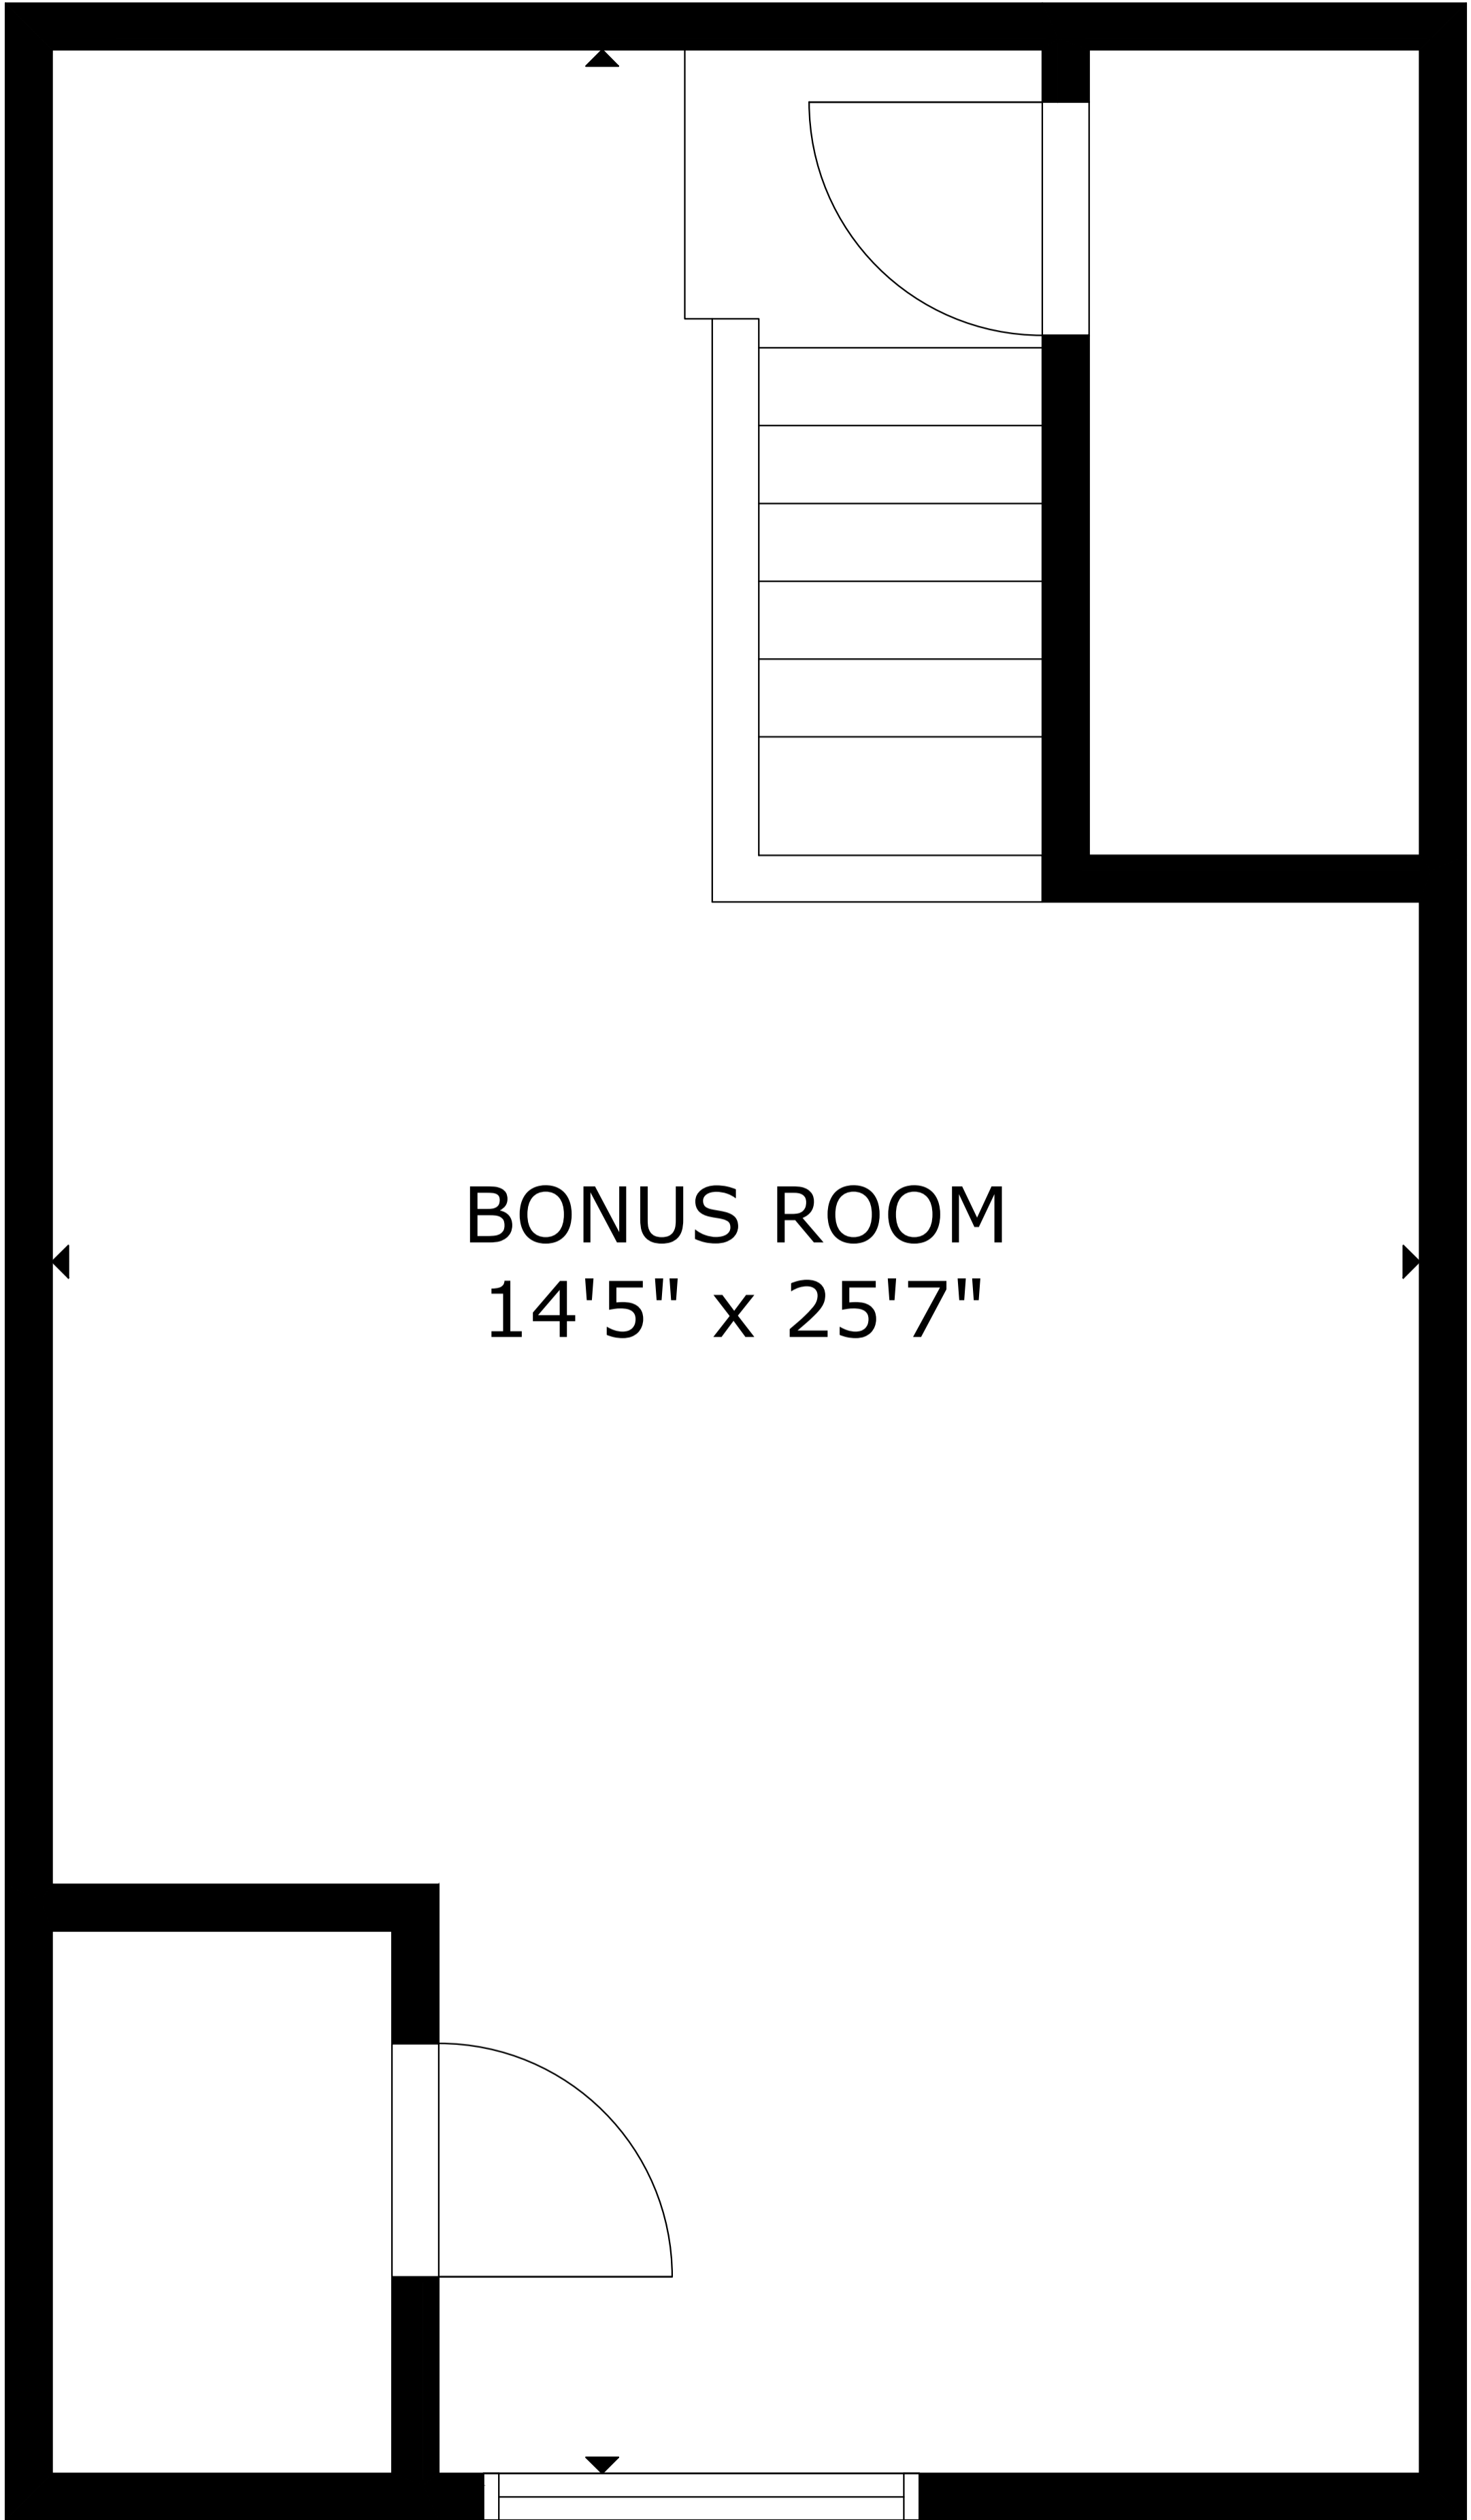

370 Demarest Ave, , Oradell, NJ, 07649, United States

BONUS ROOM
14'5" x 25'7"

GROSS INTERNAL AREA

TOTAL: 2,202 sq ft

LOWER FLOOR: 602 sq ft, MAIN FLOOR: 697 sq ft

SECOND FLOOR: 535 sq ft, ATTIC: 368 sq ft

EXCLUDED AREAS: DECK: 257 sq ft

THIS FLOOR PLAN IS PROVIDED FOR ILLUSTRATION PURPOSES ONLY WITH THE PERMISSION OF THE SELLER. ROOM POSITIONS AND DIMENSIONS ARE APPROXIMATE AND ARE NOT GUARANTEED TO BE EXACT OR TO SCALE. THE BUYER SHOULD CONFIRM MEASUREMENTS FOR ACCURACY.