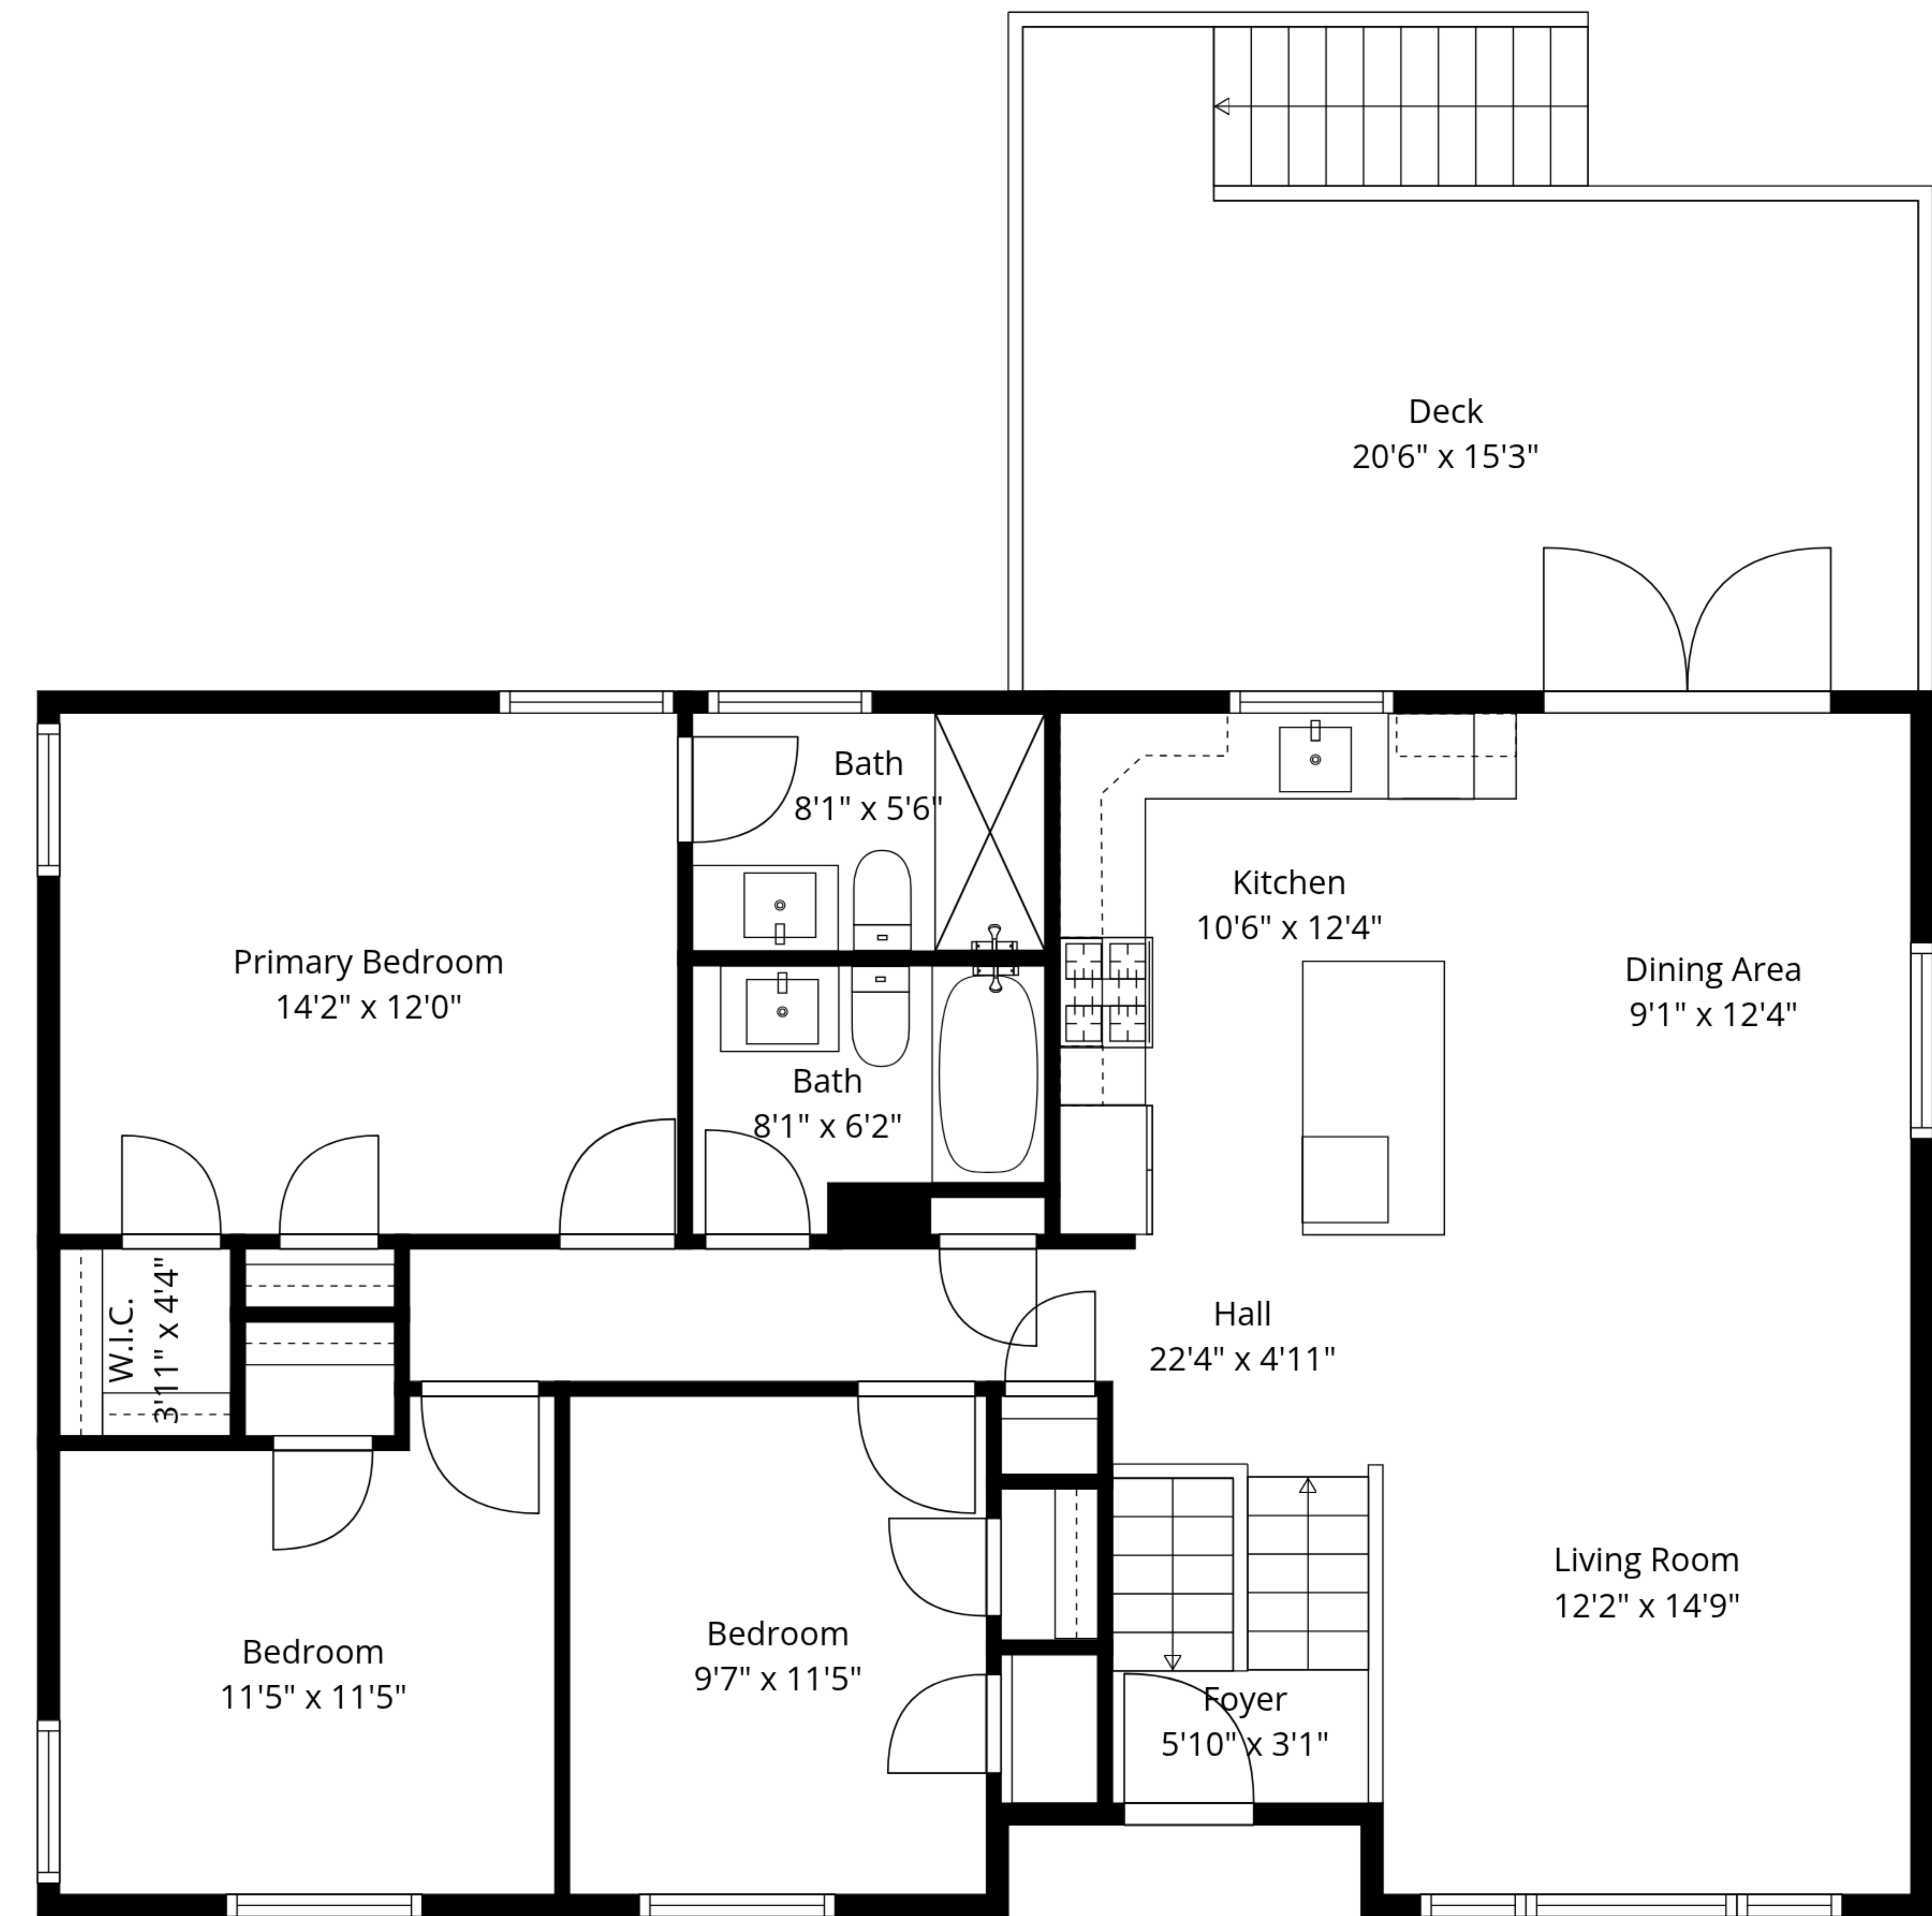

TOTAL: 1810 sq. ft

1st floor: 676 sq. ft, 2nd floor: 1134 sq. ft

EXCLUDED AREAS: GARAGE: 267 sq. ft, UTILITY: 21 sq. ft, DECK: 249 sq. ft,
WALLS: 157 sq. ft

Measurements Are Approximate - Deemed Highly Reliable But Not Guaranteed

TOTAL: 1810 sq. ft

1st floor: 676 sq. ft, 2nd floor: 1134 sq. ft

EXCLUDED AREAS: GARAGE: 267 sq. ft, UTILITY: 21 sq. ft, DECK: 249 sq. ft,

WALLS: 157 sq. ft

1st Floor

2nd Floor

TOTAL: 1810 sq. ft
 1st floor: 676 sq. ft, 2nd floor: 1134 sq. ft
 EXCLUDED AREAS: GARAGE: 267 sq. ft, UTILITY: 21 sq. ft, DECK: 249 sq. ft,
 WALLS: 157 sq. ft