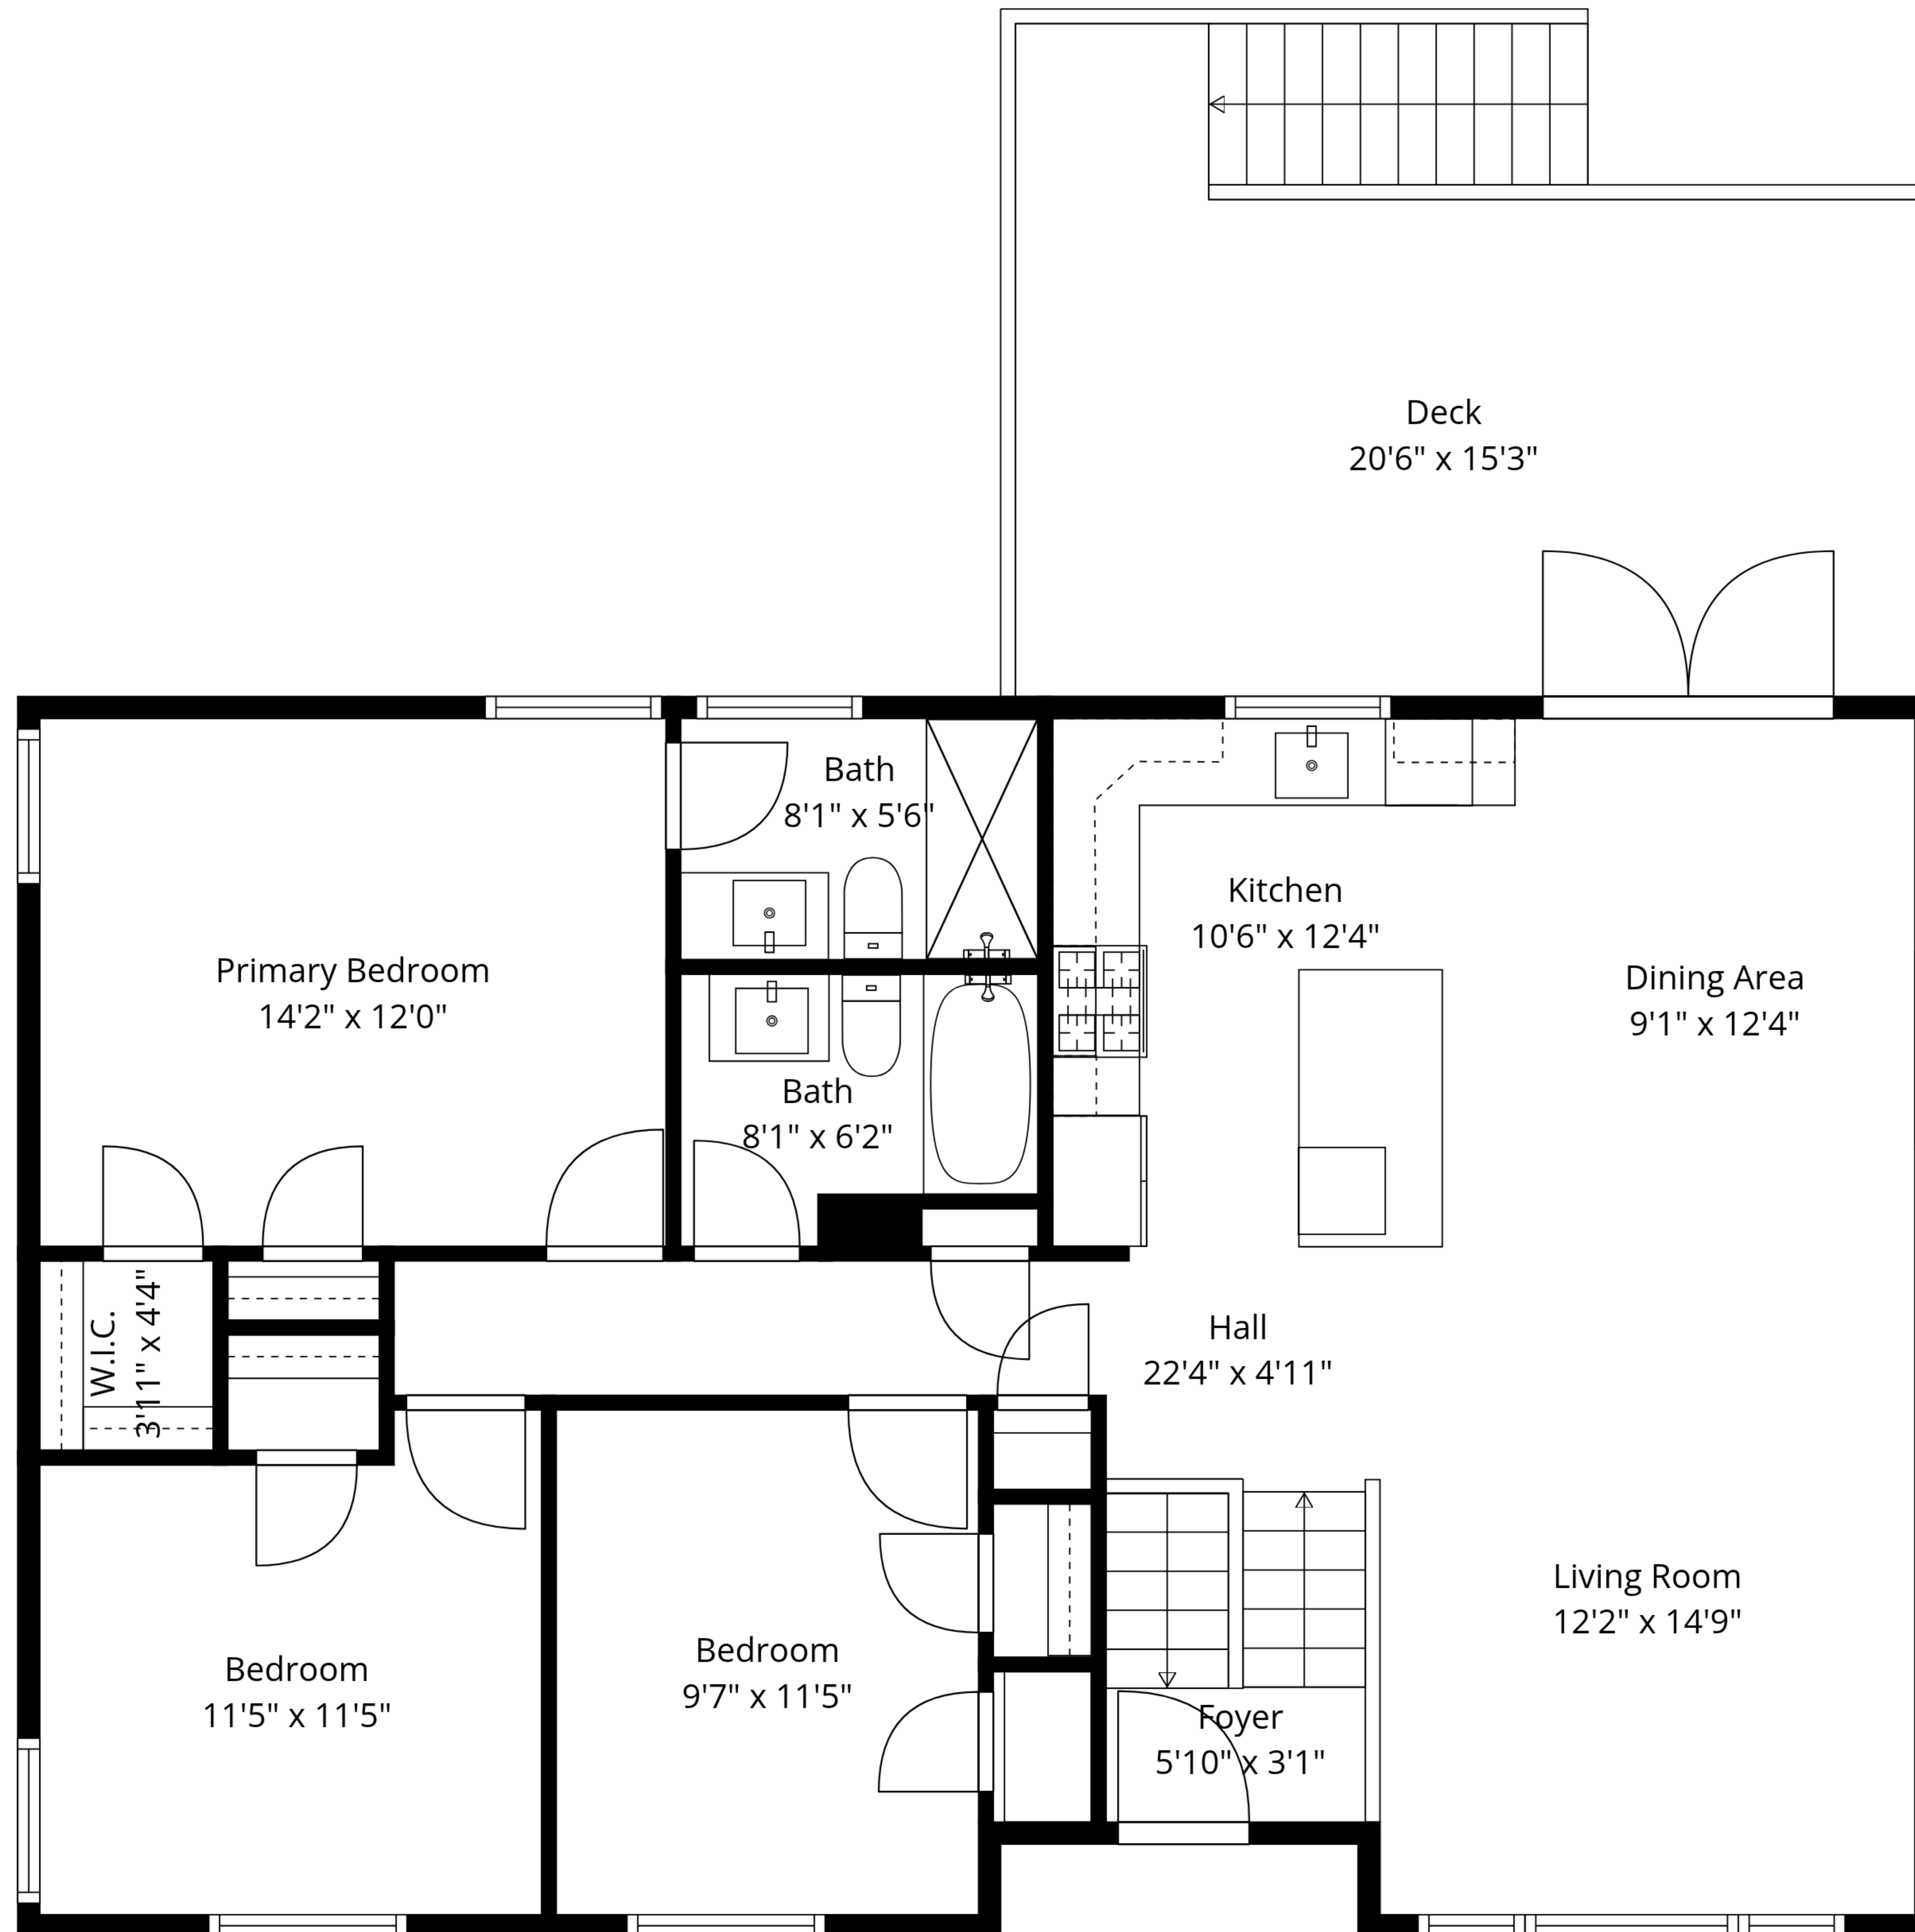

TOTAL: 1810 sq. ft

1st floor: 676 sq. ft, 2nd floor: 1134 sq. ft

EXCLUDED AREAS: GARAGE: 267 sq. ft, UTILITY: 21 sq. ft, DECK: 249 sq. ft,
WALLS: 157 sq. ft

Measurements Are Approximate - Deemed Highly Reliable But Not Guaranteed

TOTAL: 1810 sq. ft

1st floor: 676 sq. ft, 2nd floor: 1134 sq. ft

EXCLUDED AREAS: GARAGE: 267 sq. ft, UTILITY: 21 sq. ft, DECK: 249 sq. ft,

WALLS: 157 sq. ft

1st Floor

2nd Floor

TOTAL: 1810 sq. ft
 1st floor: 676 sq. ft, 2nd floor: 1134 sq. ft
 EXCLUDED AREAS: GARAGE: 267 sq. ft, UTILITY: 21 sq. ft, DECK: 249 sq. ft,
 WALLS: 157 sq. ft