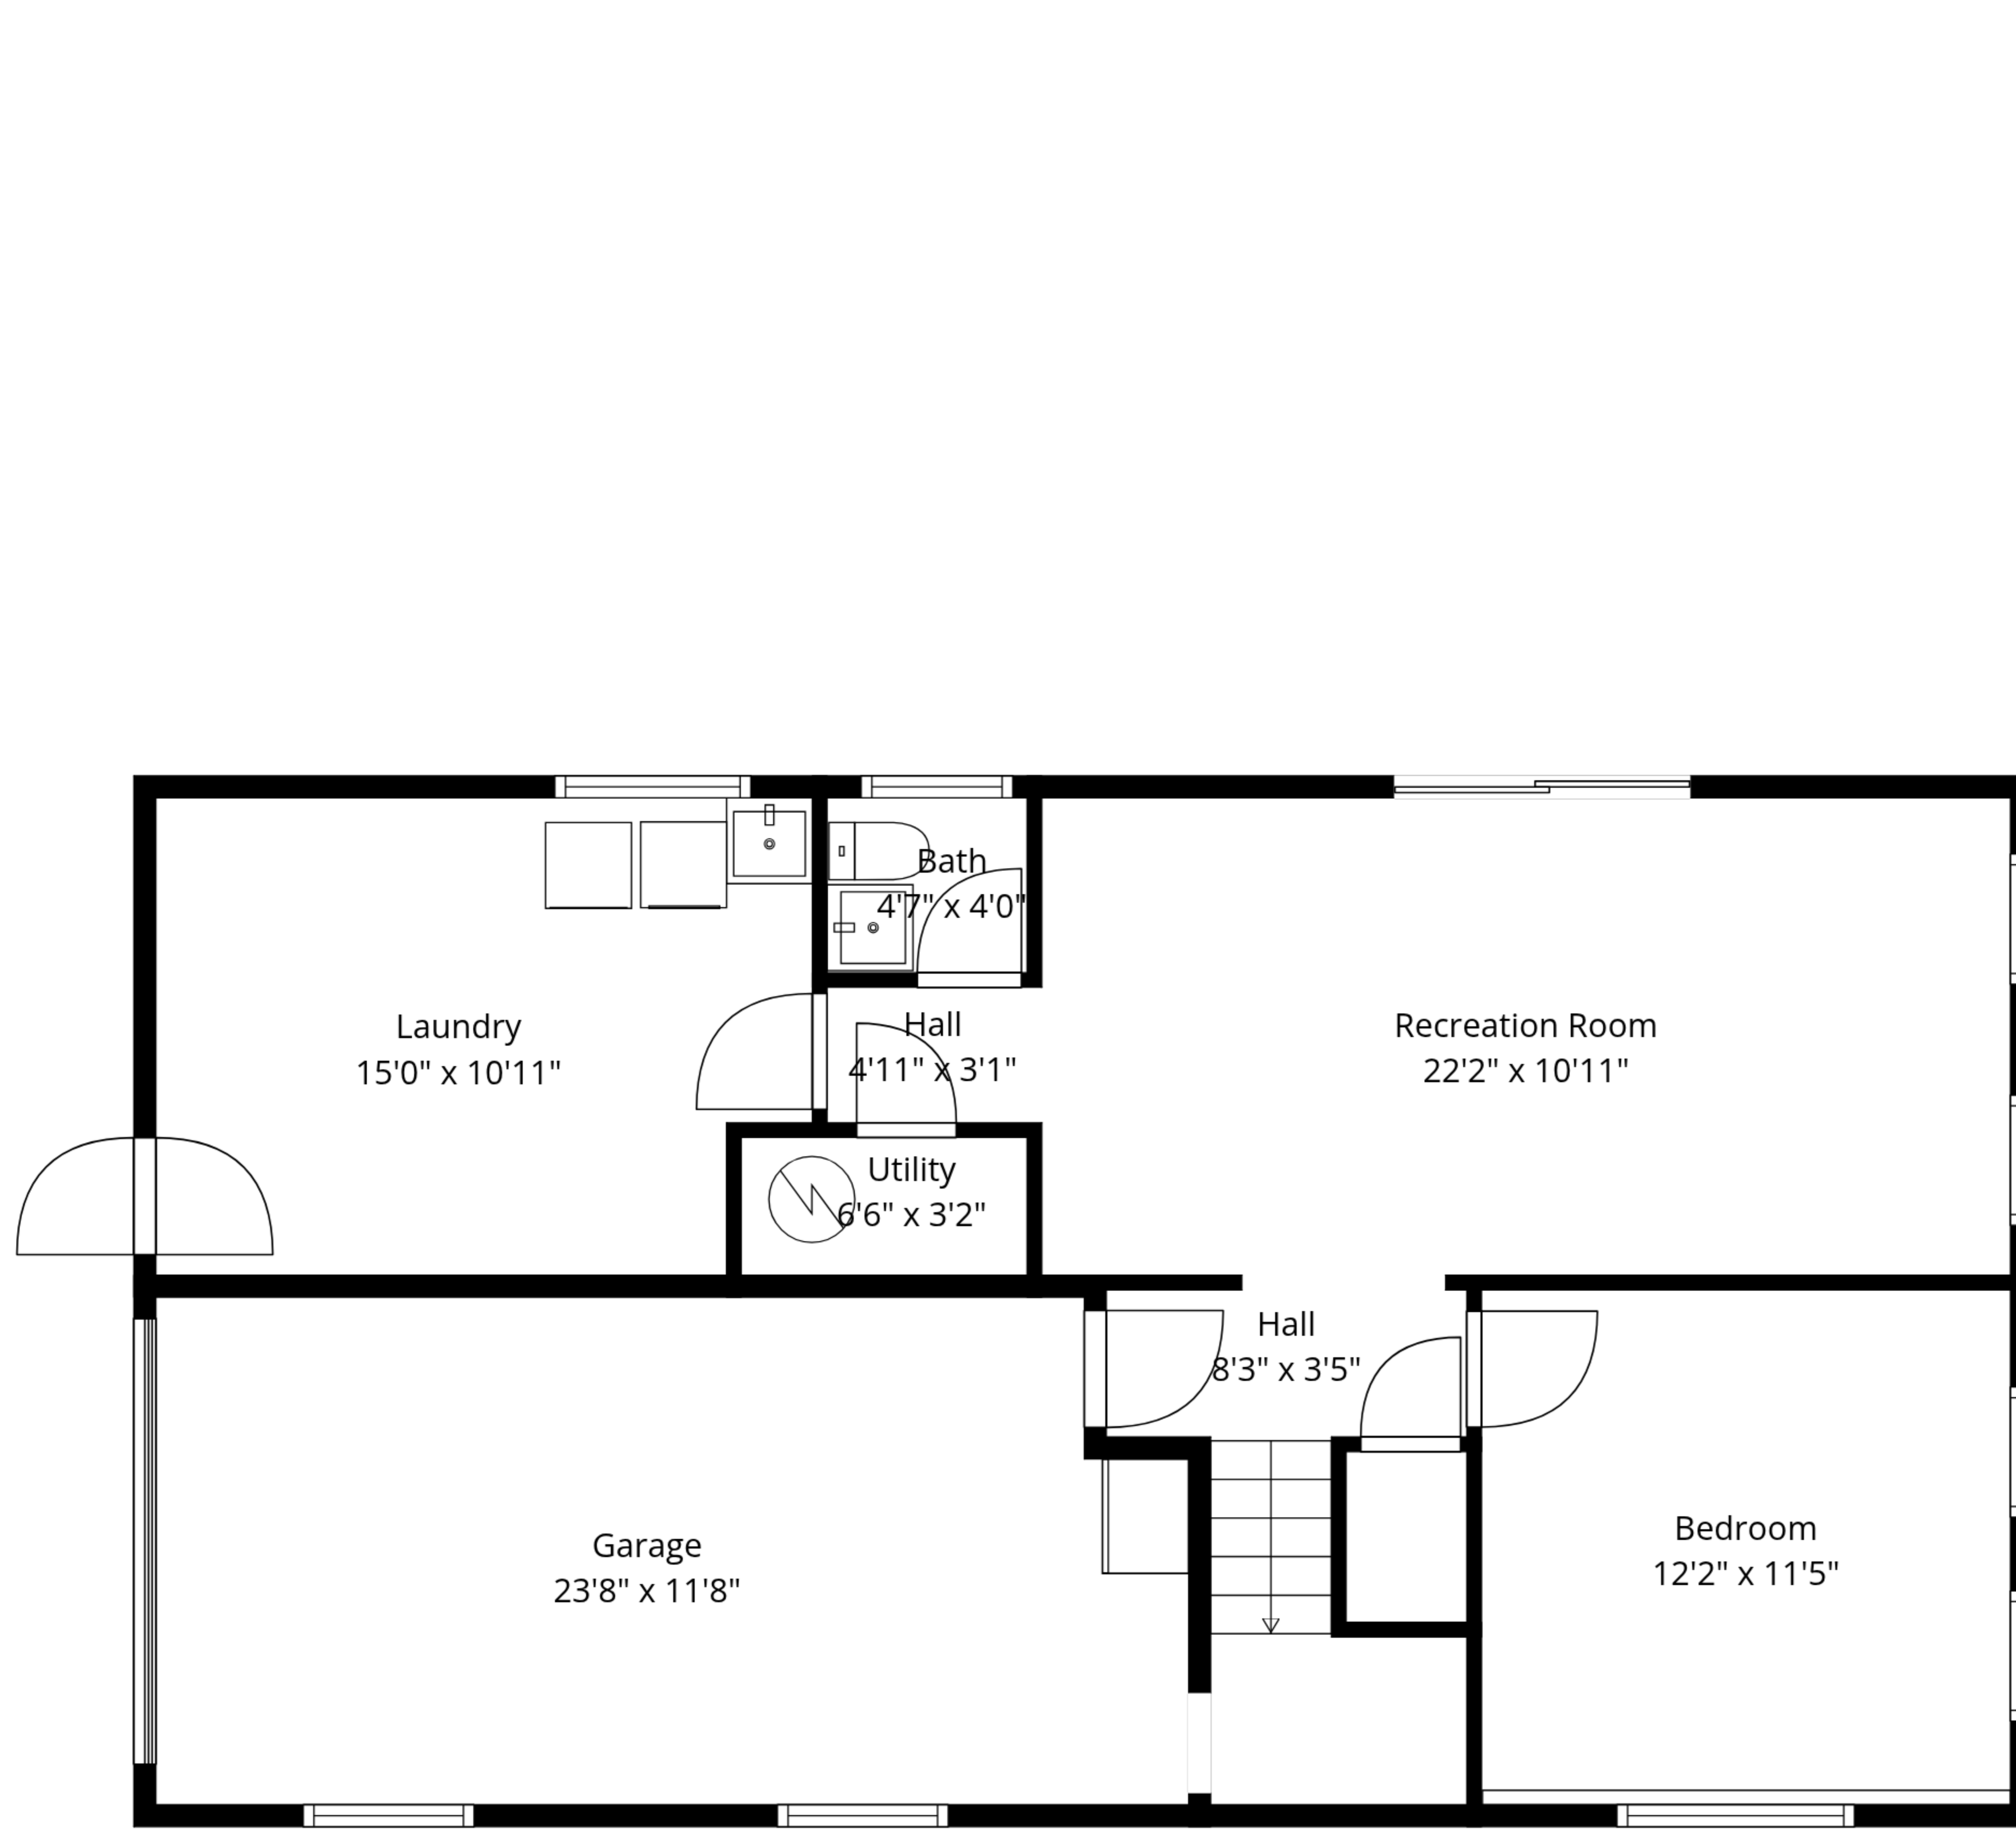

TOTAL: 1810 sq. ft

1st floor: 676 sq. ft, 2nd floor: 1134 sq. ft

EXCLUDED AREAS: GARAGE: 267 sq. ft, UTILITY: 21 sq. ft, DECK: 249 sq. ft,
WALLS: 157 sq. ft

Measurements Are Approximate - Deemed Highly Reliable But Not Guaranteed

TOTAL: 1810 sq. ft

1st floor: 676 sq. ft, 2nd floor: 1134 sq. ft

EXCLUDED AREAS: GARAGE: 267 sq. ft, UTILITY: 21 sq. ft, DECK: 249 sq. ft,

WALLS: 157 sq. ft

1st Floor

2nd Floor

TOTAL: 1810 sq. ft
 1st floor: 676 sq. ft, 2nd floor: 1134 sq. ft
 EXCLUDED AREAS: GARAGE: 267 sq. ft, UTILITY: 21 sq. ft, DECK: 249 sq. ft,
 WALLS: 157 sq. ft