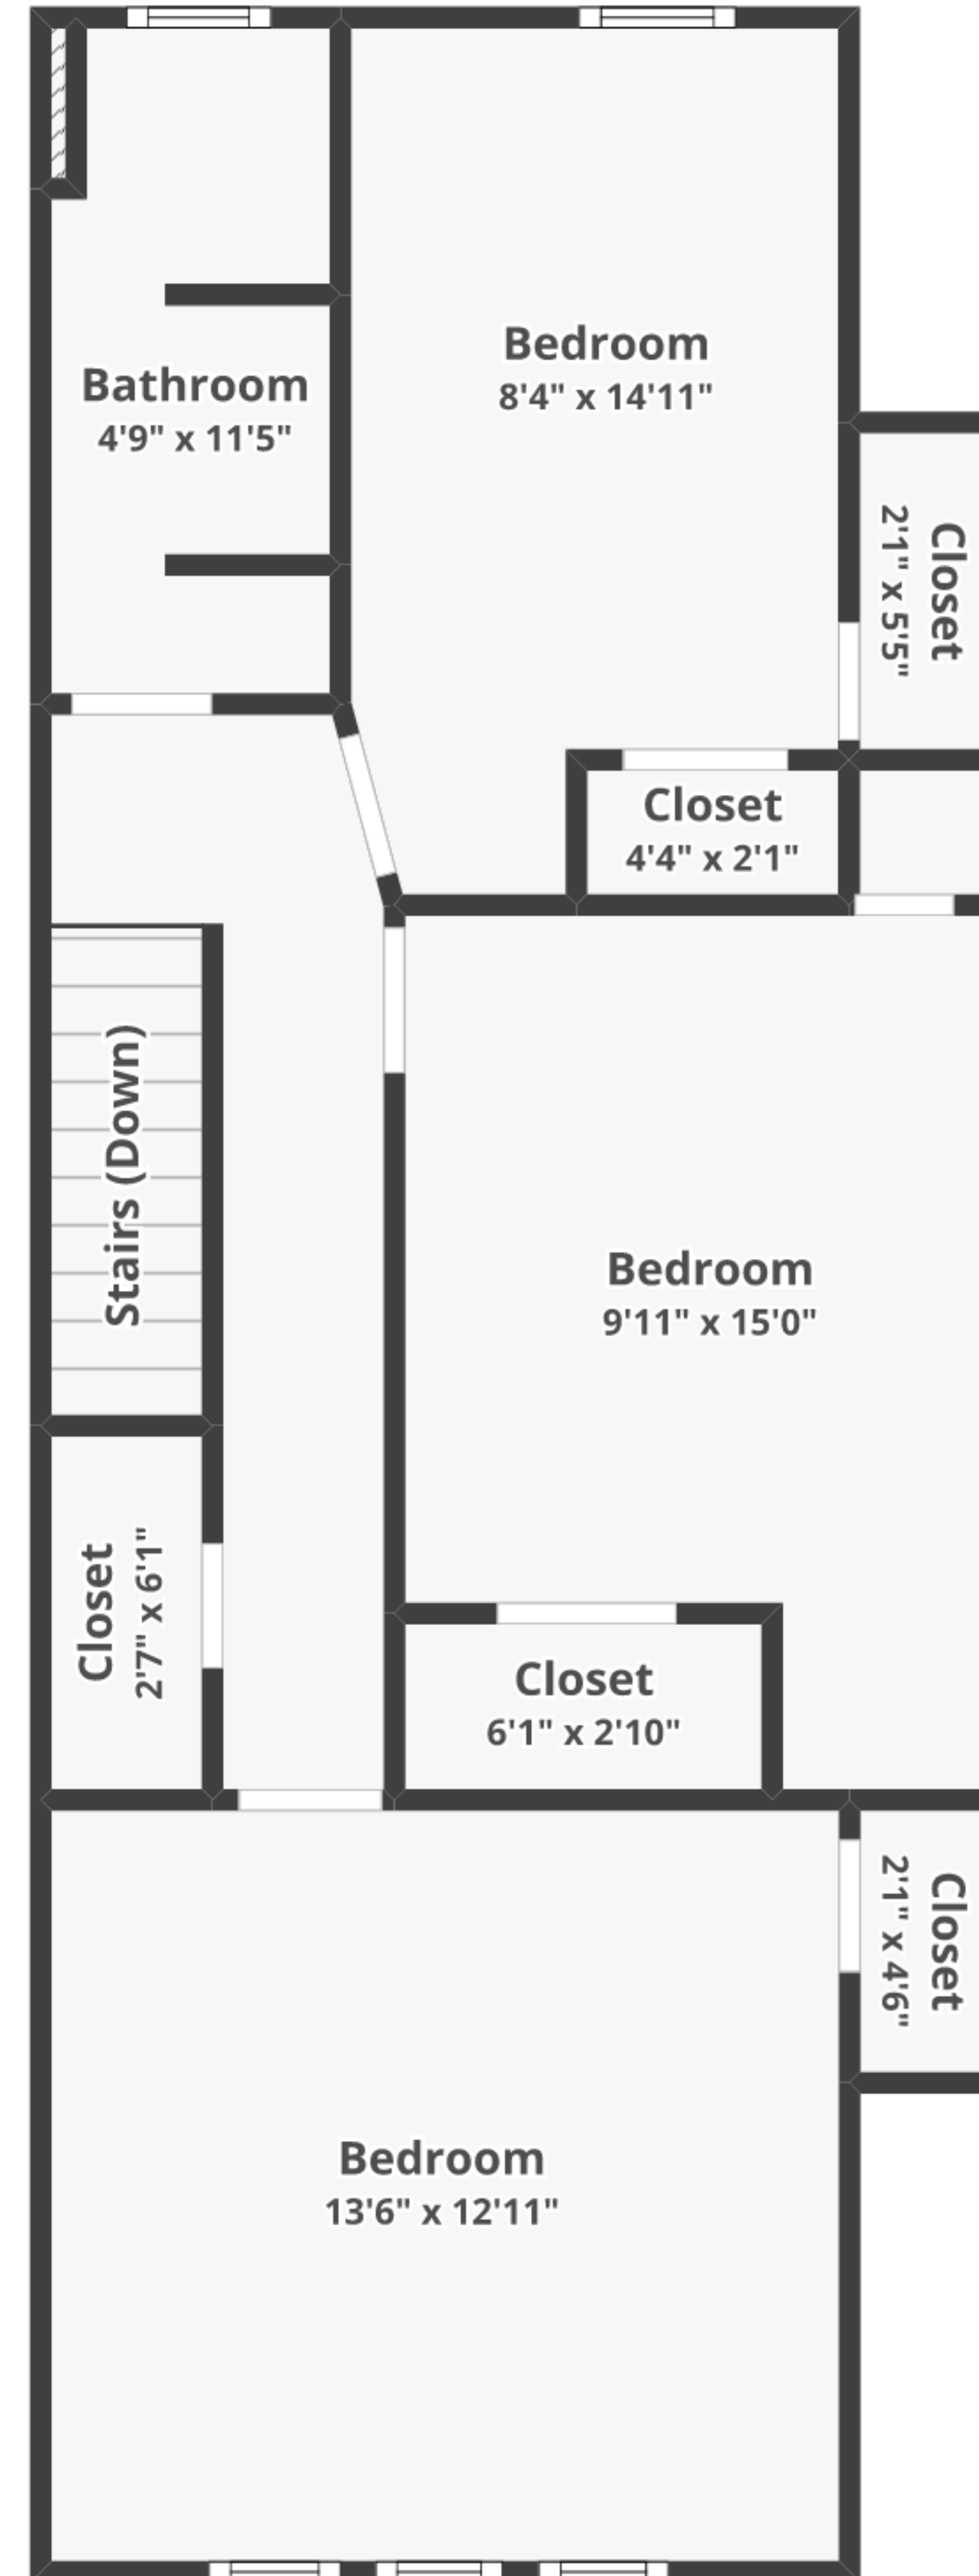

1211 E Bellevue Ave, Reading, PA 19605

Total finished area: ~1,438.52 sq. ft.

Total unfinished area: ~398.94 sq. ft.

Floor 2

Finished area: ~613.15 sq. ft.

Unfinished area: ~0.61 sq. ft.