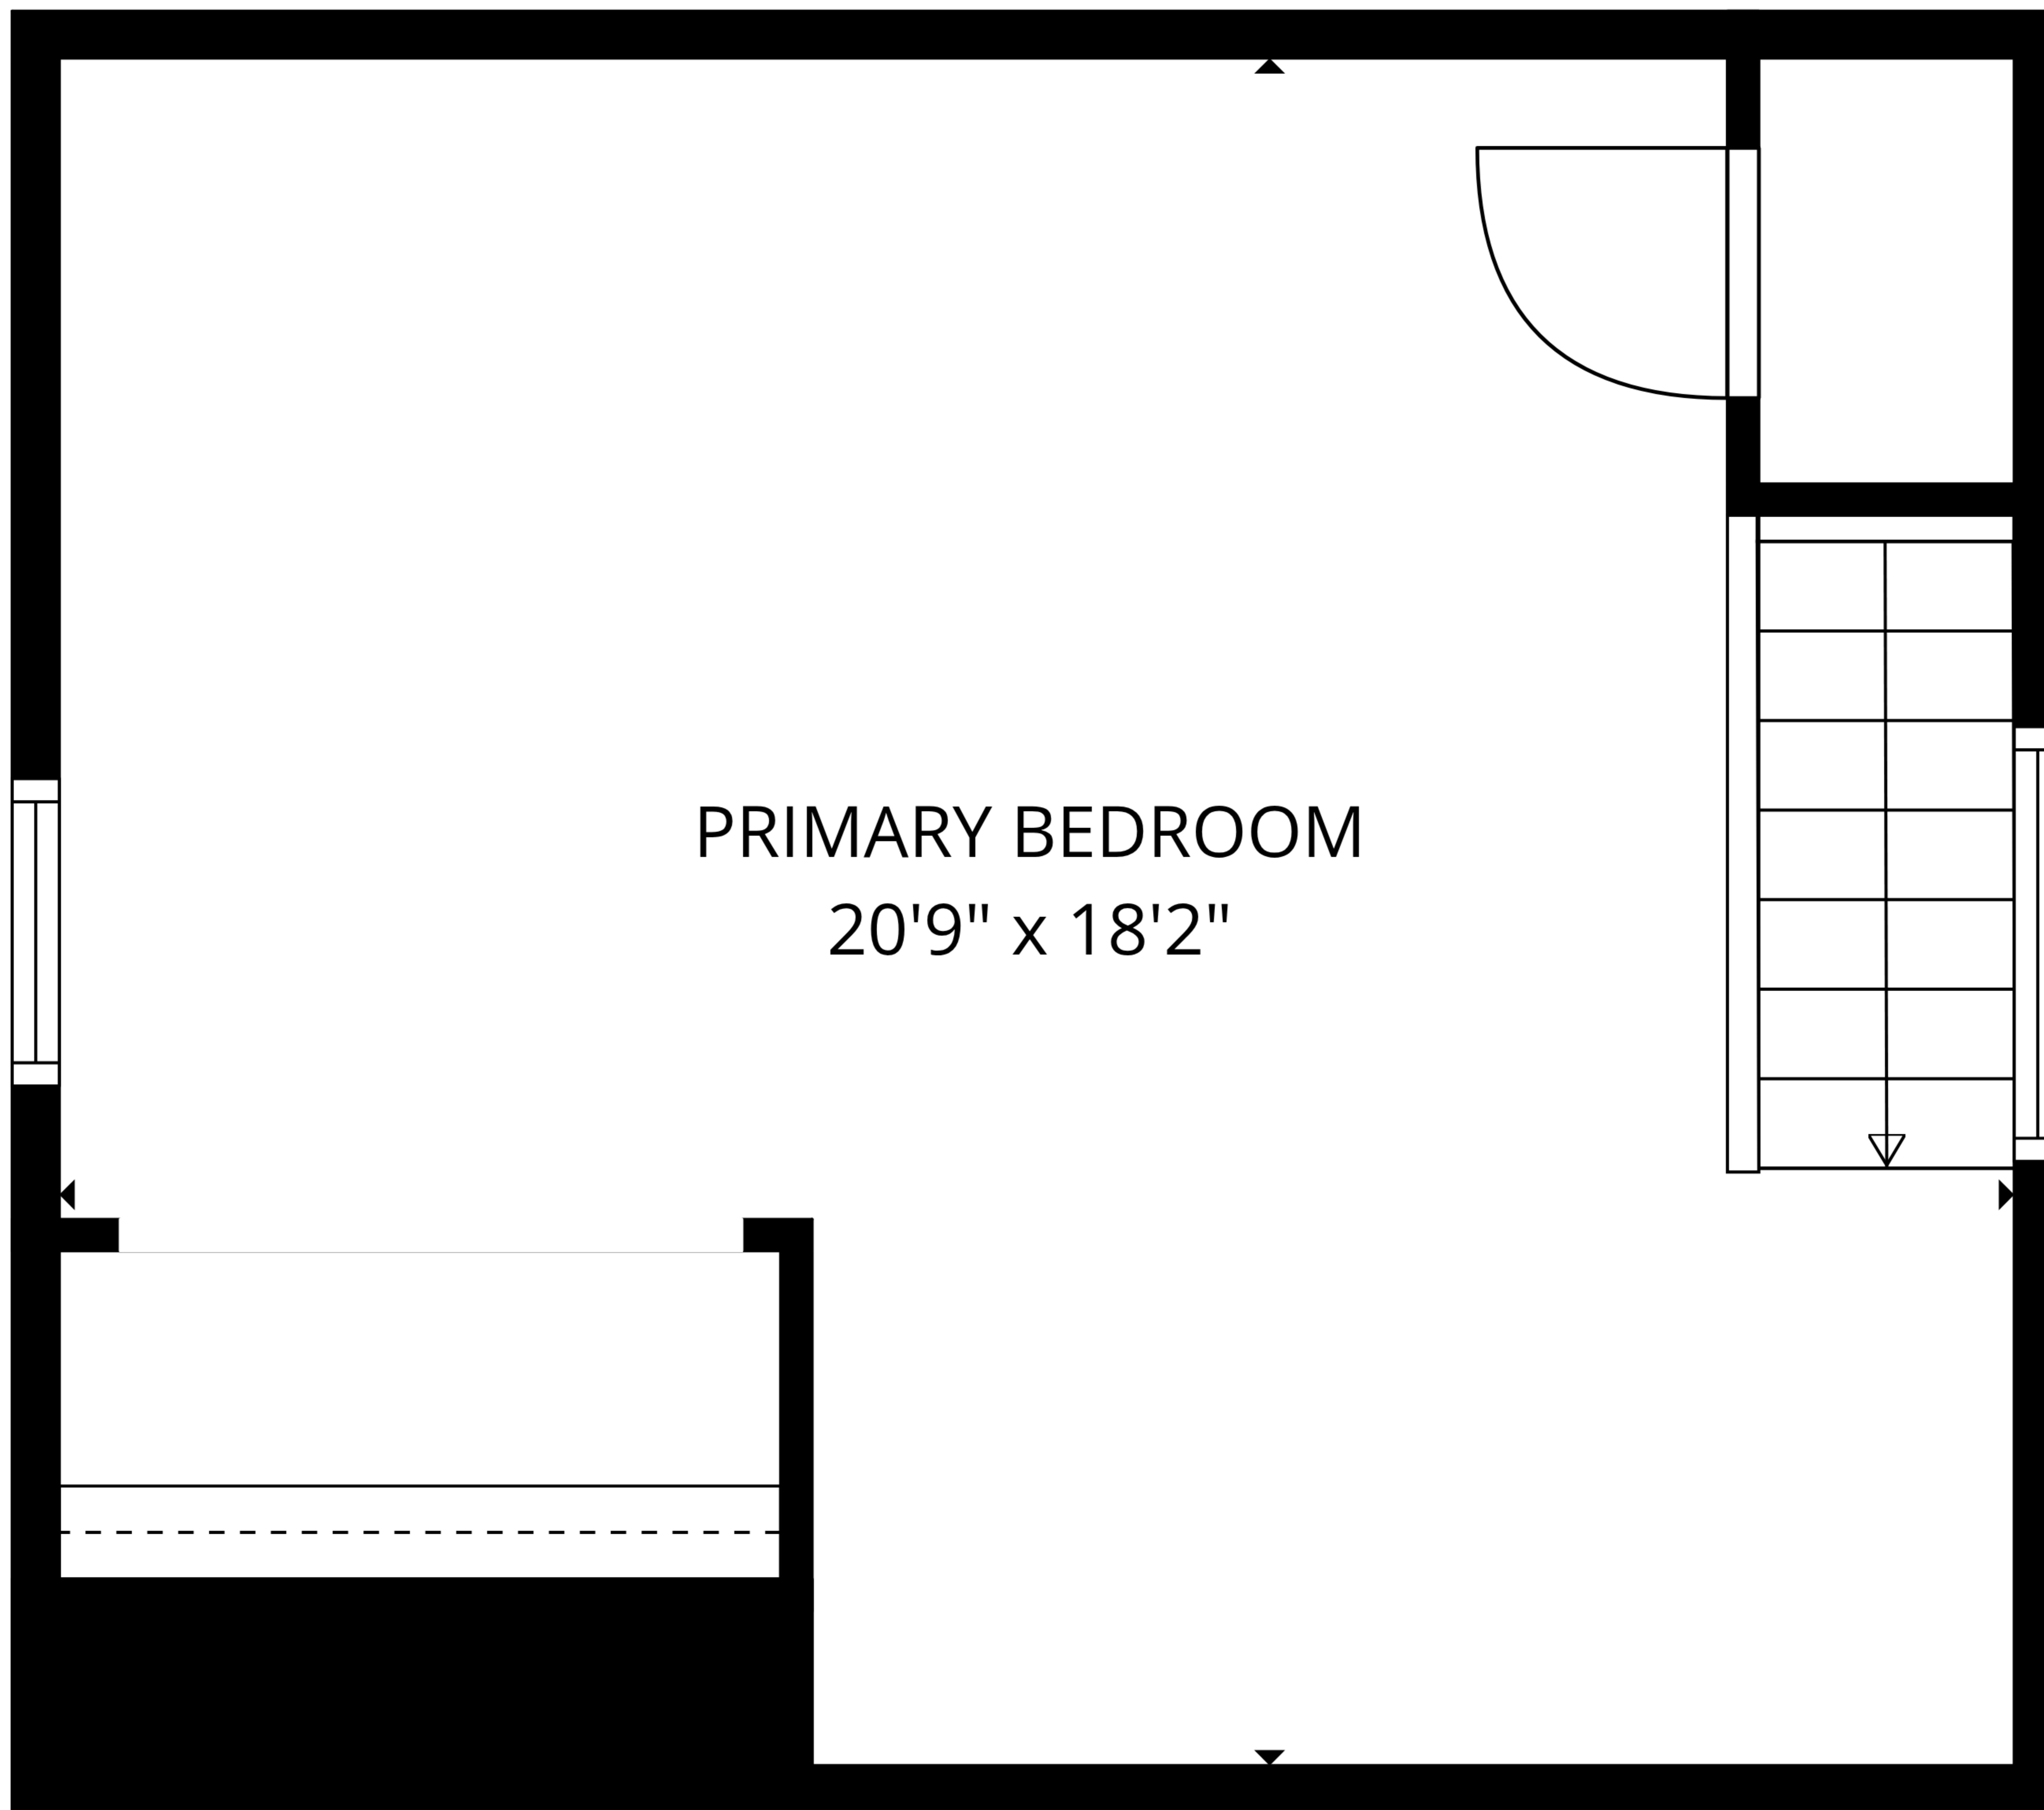

**TOTAL: 1036 sq. ft**

1st floor: 739 sq. ft, 2nd floor: 297 sq. ft

EXCLUDED AREAS: COVERED PATIO: 168 sq. ft, PORCH: 114 sq. ft, LOW CEILING: 80 sq. ft,  
WALLS: 100 sq. ft

MEASUREMENTS ARE DEEMED RELIABLE BUT ARE NOT GUARANTEED.

PRIMARY BEDROOM  
20'9" x 18'2"

**TOTAL: 1036 sq. ft**

1st floor: 739 sq. ft, 2nd floor: 297 sq. ft

EXCLUDED AREAS: COVERED PATIO: 168 sq. ft, PORCH: 114 sq. ft, LOW CEILING: 80 sq. ft,  
WALLS: 100 sq. ft

MEASUREMENTS ARE DEEMED RELIABLE BUT ARE NOT GUARANTEED.

1st floor

2nd floor

**TOTAL: 1036 sq. ft**  
 1st floor: 739 sq. ft, 2nd floor: 297 sq. ft  
 EXCLUDED AREAS: COVERED PATIO: 168 sq. ft, PORCH: 114 sq. ft, LOW CEILING: 80 sq. ft,  
 WALLS: 100 sq. ft