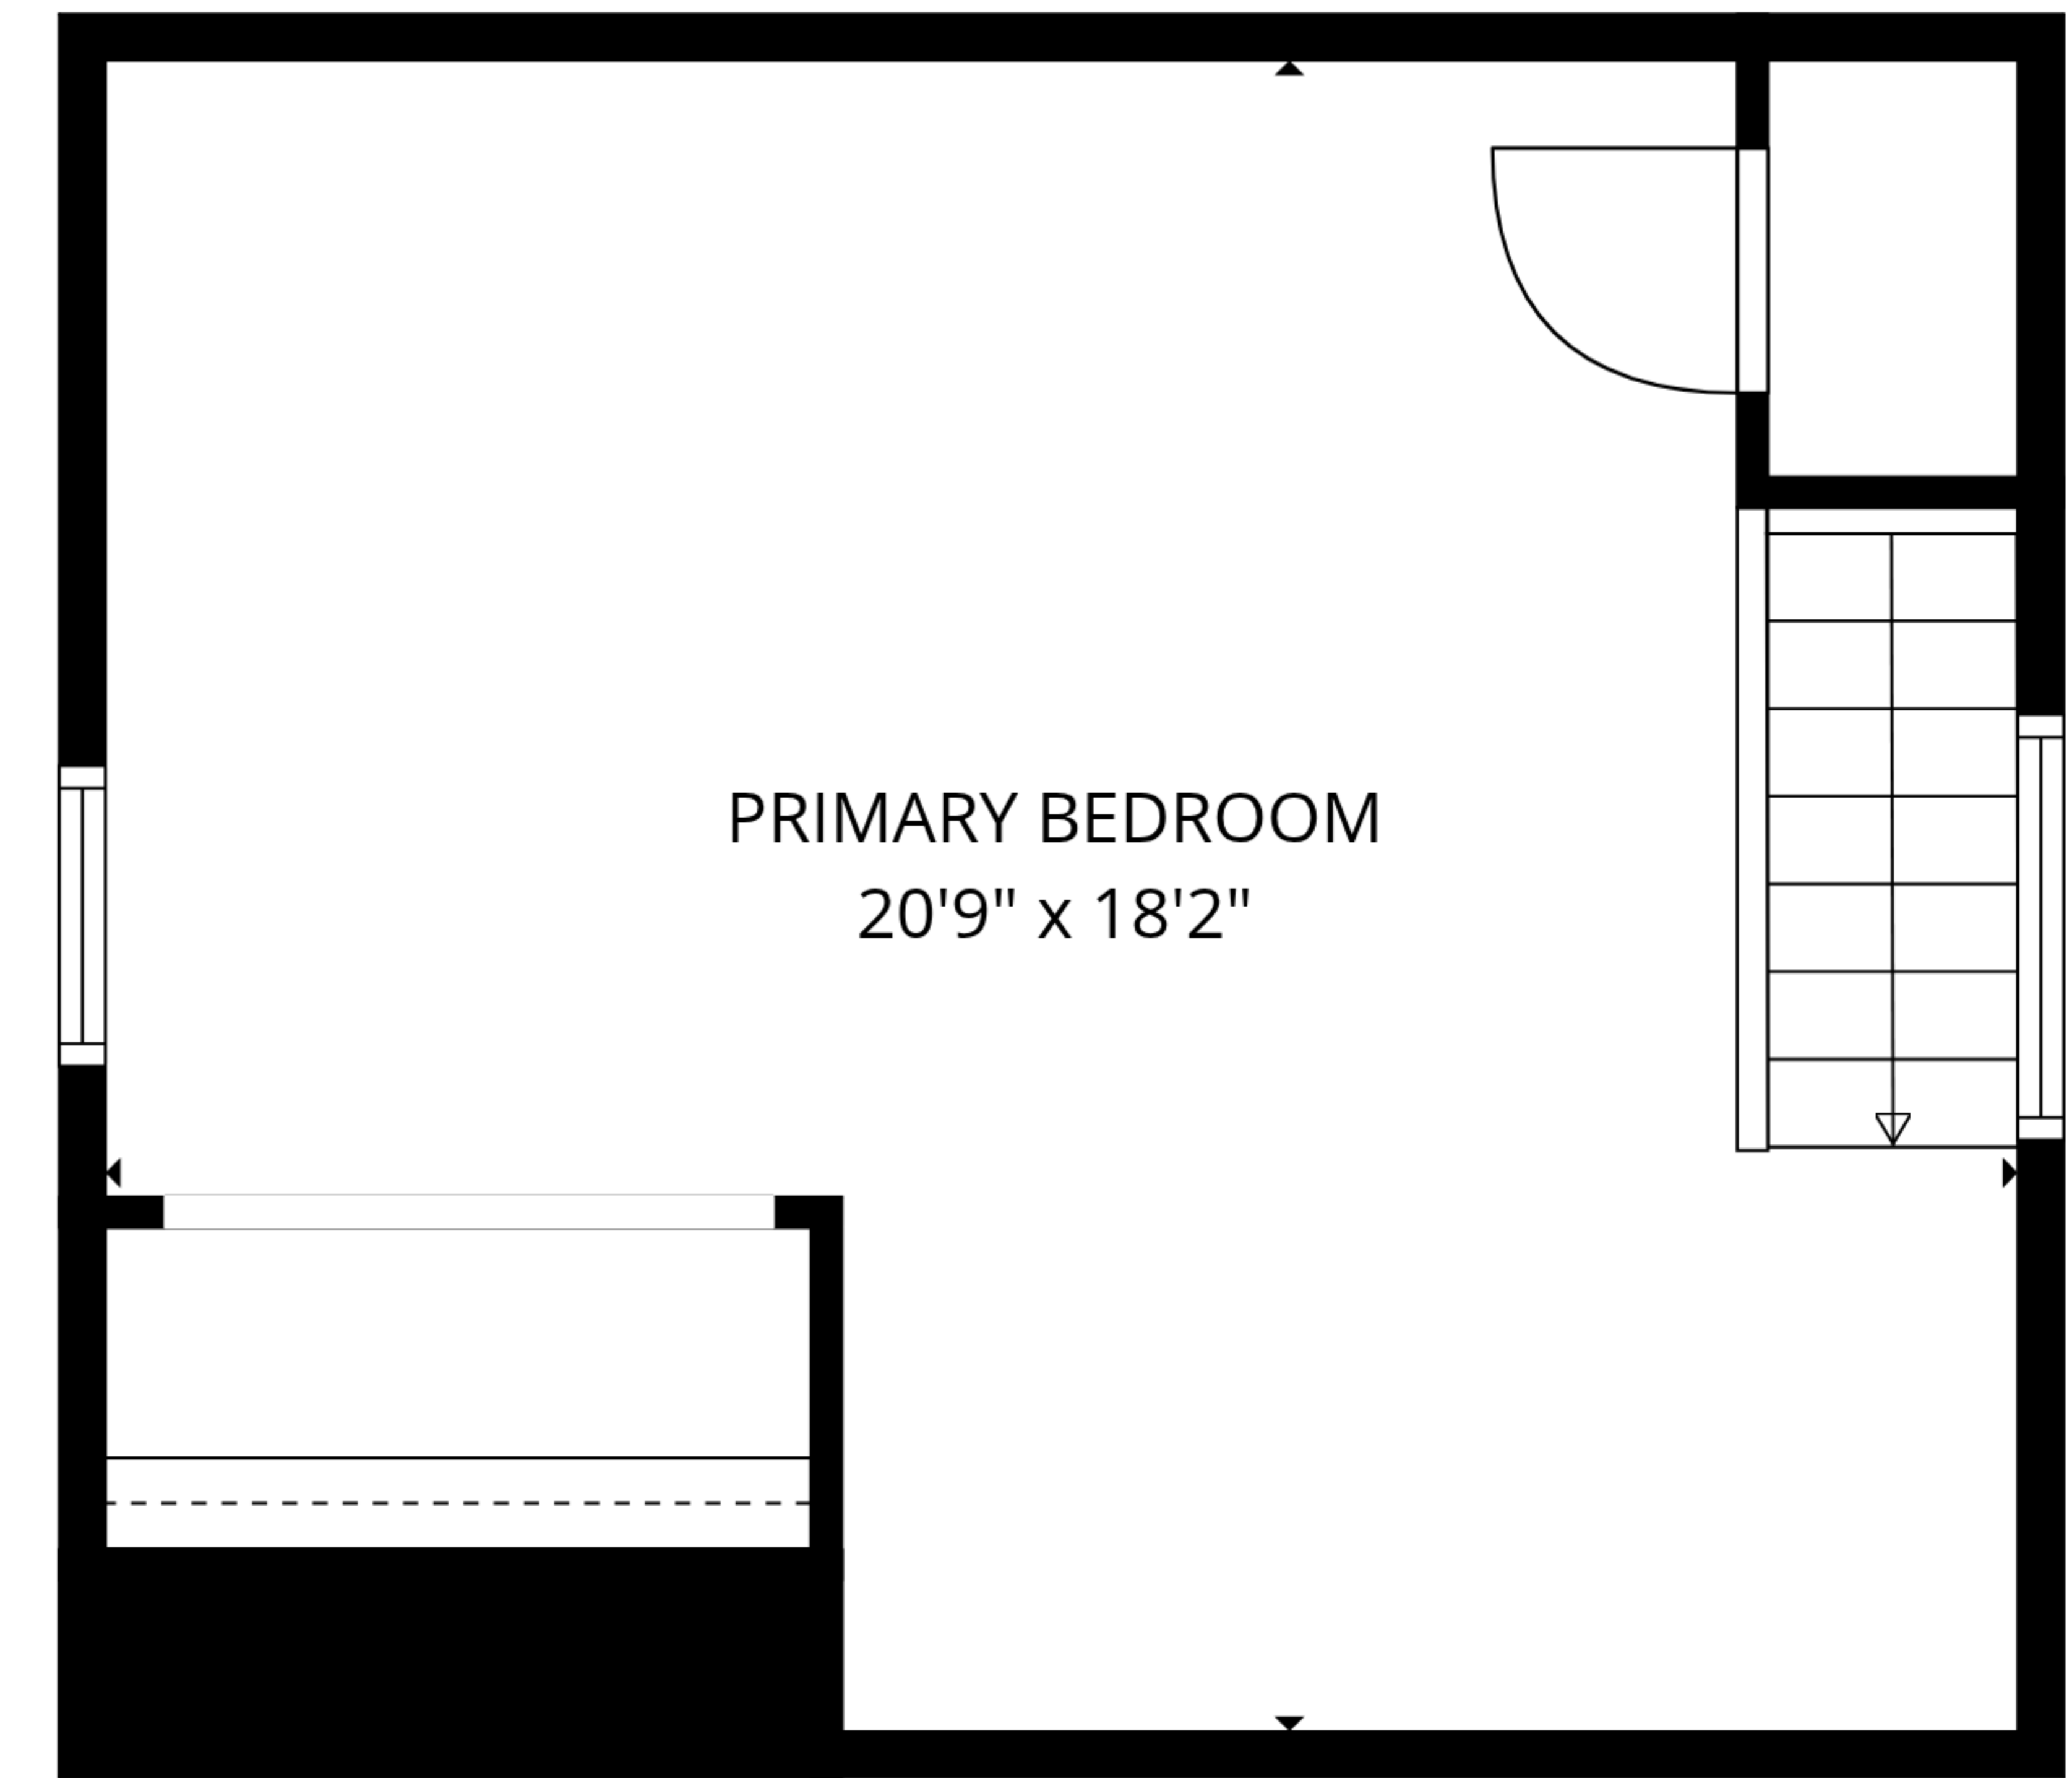

**TOTAL: 1036 sq. ft**

1st floor: 739 sq. ft, 2nd floor: 297 sq. ft

EXCLUDED AREAS: COVERED PATIO: 168 sq. ft, PORCH: 114 sq. ft, LOW CEILING: 80 sq. ft,  
WALLS: 100 sq. ft

MEASUREMENTS ARE DEEMED RELIABLE BUT ARE NOT GUARANTEED.

PRIMARY BEDROOM  
20'9" x 18'2"

**TOTAL: 1036 sq. ft**

1st floor: 739 sq. ft, 2nd floor: 297 sq. ft

EXCLUDED AREAS: COVERED PATIO: 168 sq. ft, PORCH: 114 sq. ft, LOW CEILING: 80 sq. ft,  
WALLS: 100 sq. ft

MEASUREMENTS ARE DEEMED RELIABLE BUT ARE NOT GUARANTEED.

1st floor

2nd floor

**TOTAL: 1036 sq. ft**  
 1st floor: 739 sq. ft, 2nd floor: 297 sq. ft  
 EXCLUDED AREAS: COVERED PATIO: 168 sq. ft, PORCH: 114 sq. ft, LOW CEILING: 80 sq. ft,  
 WALLS: 100 sq. ft