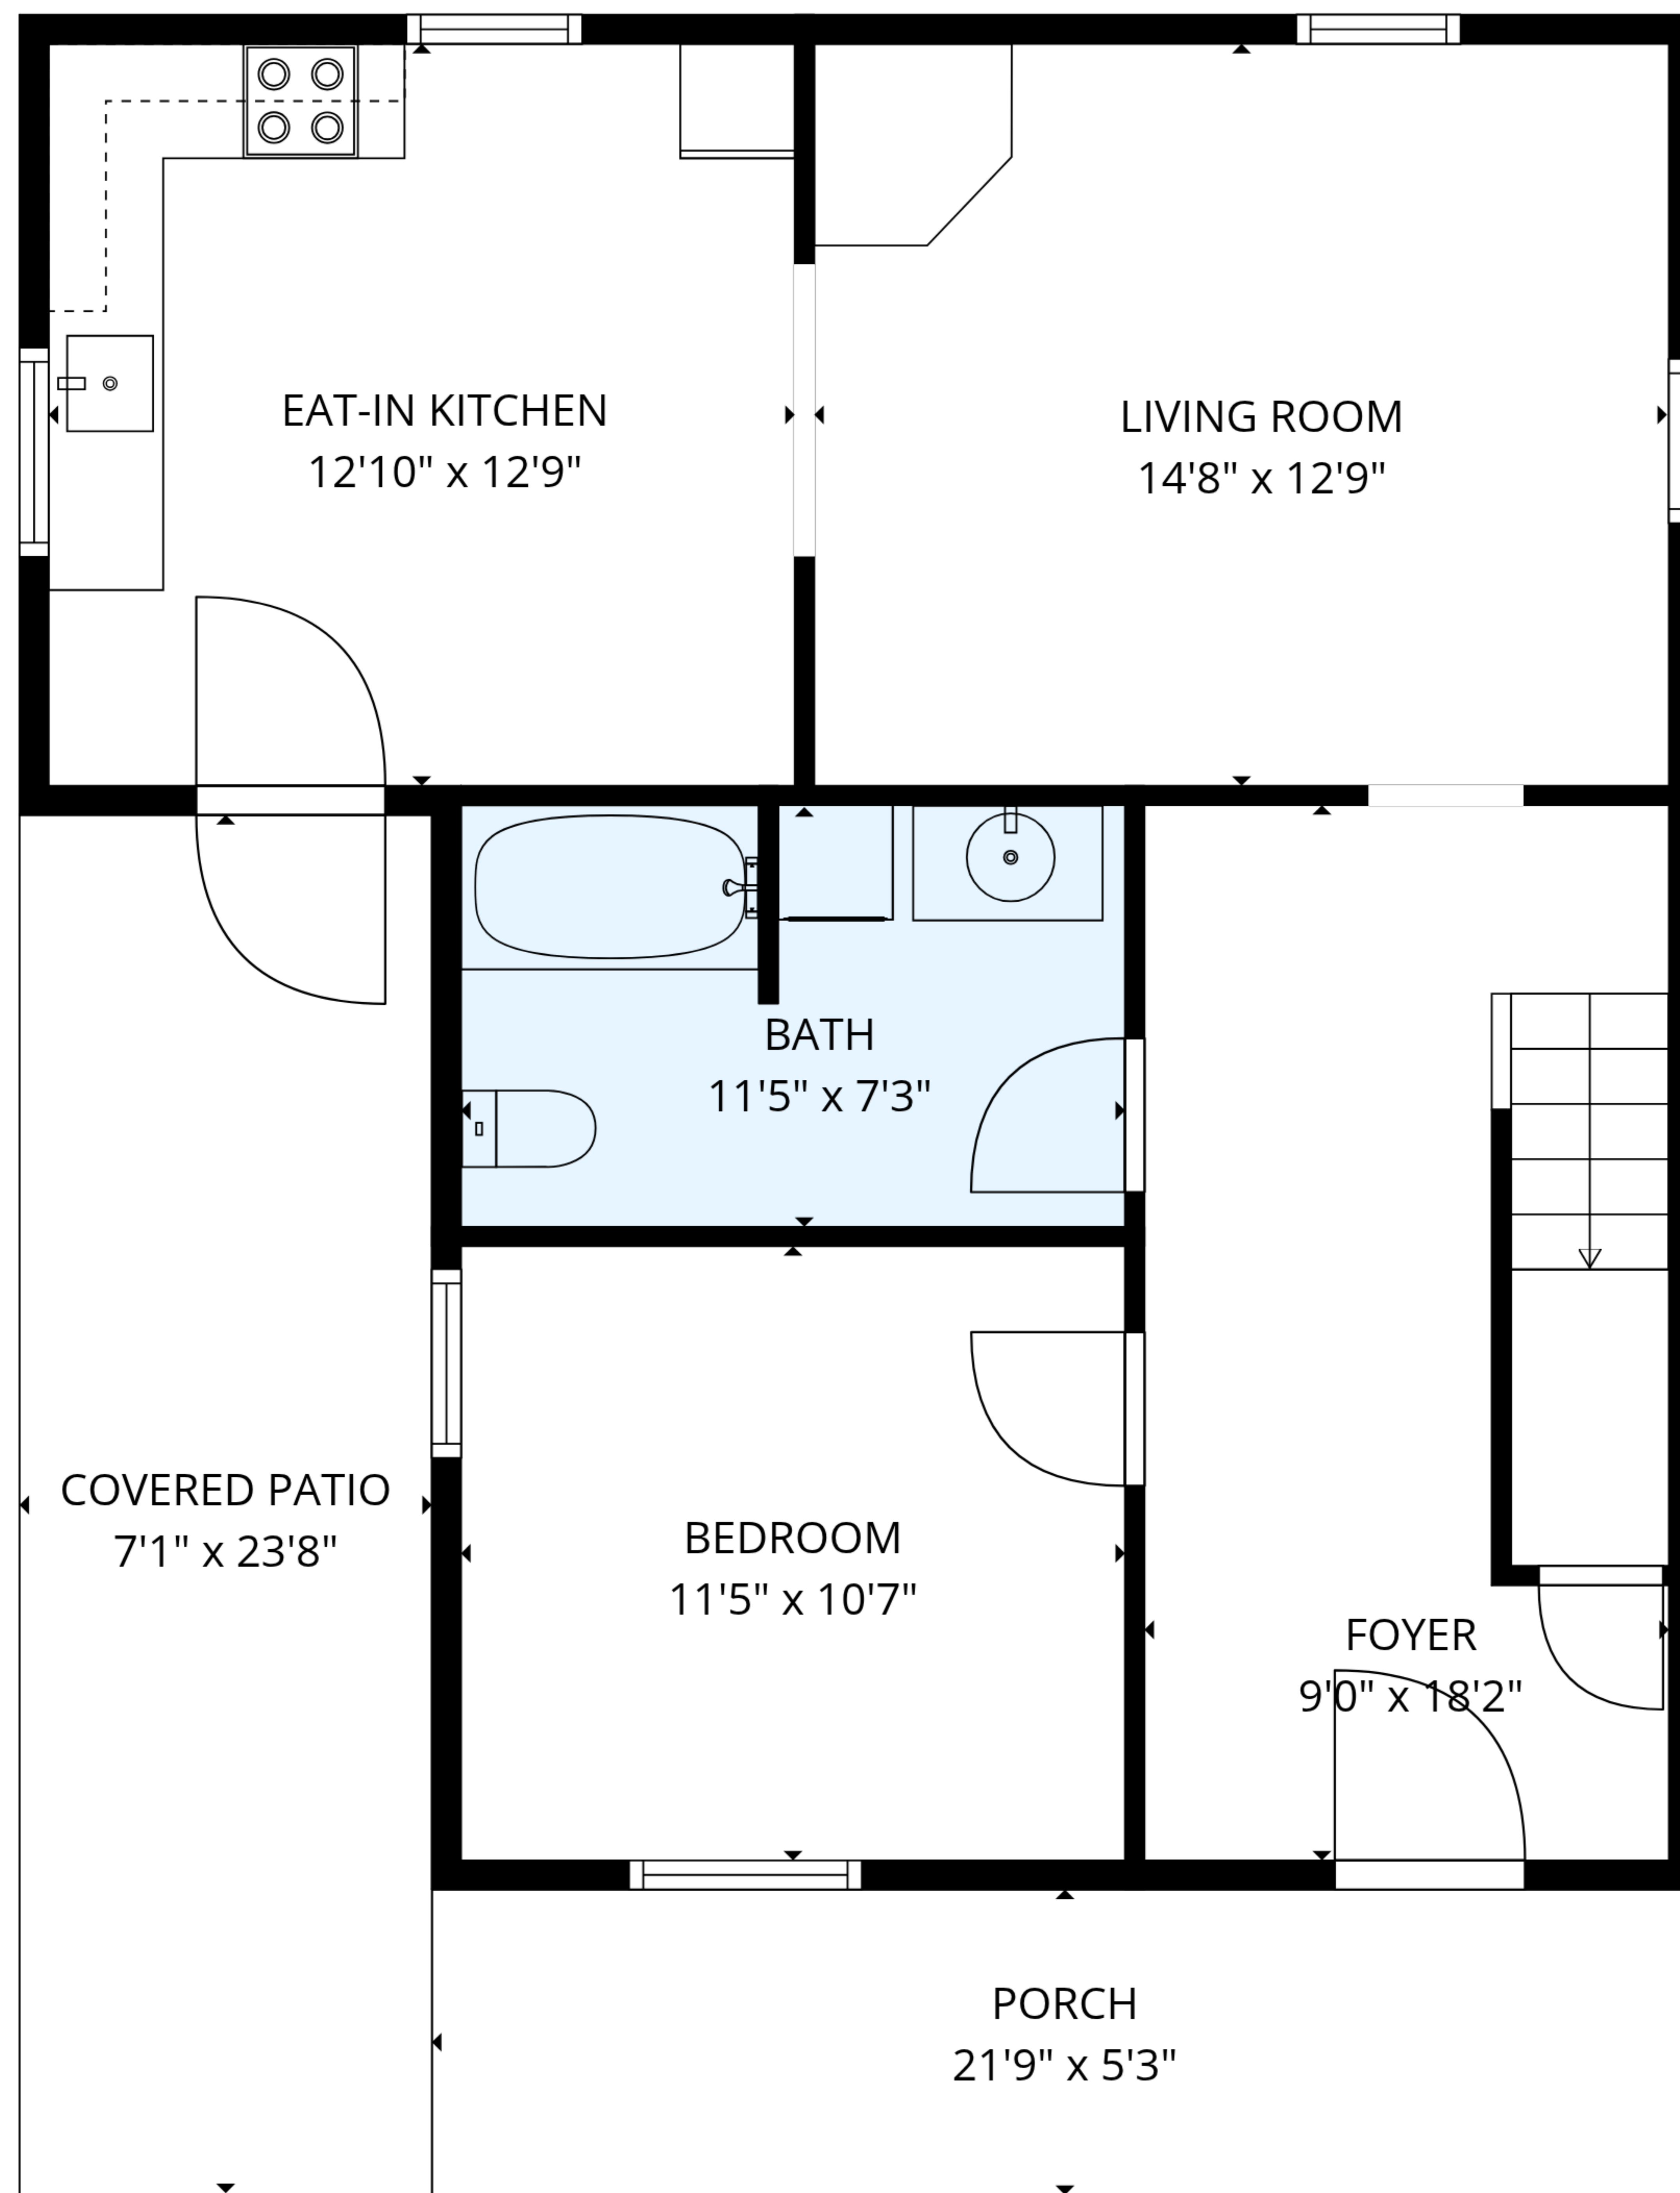

**TOTAL: 1036 sq. ft**

1st floor: 739 sq. ft, 2nd floor: 297 sq. ft

EXCLUDED AREAS: COVERED PATIO: 168 sq. ft, PORCH: 114 sq. ft, LOW CEILING: 80 sq. ft,  
WALLS: 100 sq. ft

MEASUREMENTS ARE DEEMED RELIABLE BUT ARE NOT GUARANTEED.

PRIMARY BEDROOM  
20'9" x 18'2"

**TOTAL: 1036 sq. ft**

1st floor: 739 sq. ft, 2nd floor: 297 sq. ft

EXCLUDED AREAS: COVERED PATIO: 168 sq. ft, PORCH: 114 sq. ft, LOW CEILING: 80 sq. ft,  
WALLS: 100 sq. ft

MEASUREMENTS ARE DEEMED RELIABLE BUT ARE NOT GUARANTEED.

1st floor

2nd floor

**TOTAL: 1036 sq. ft**  
 1st floor: 739 sq. ft, 2nd floor: 297 sq. ft  
 EXCLUDED AREAS: COVERED PATIO: 168 sq. ft, PORCH: 114 sq. ft, LOW CEILING: 80 sq. ft,  
 WALLS: 100 sq. ft