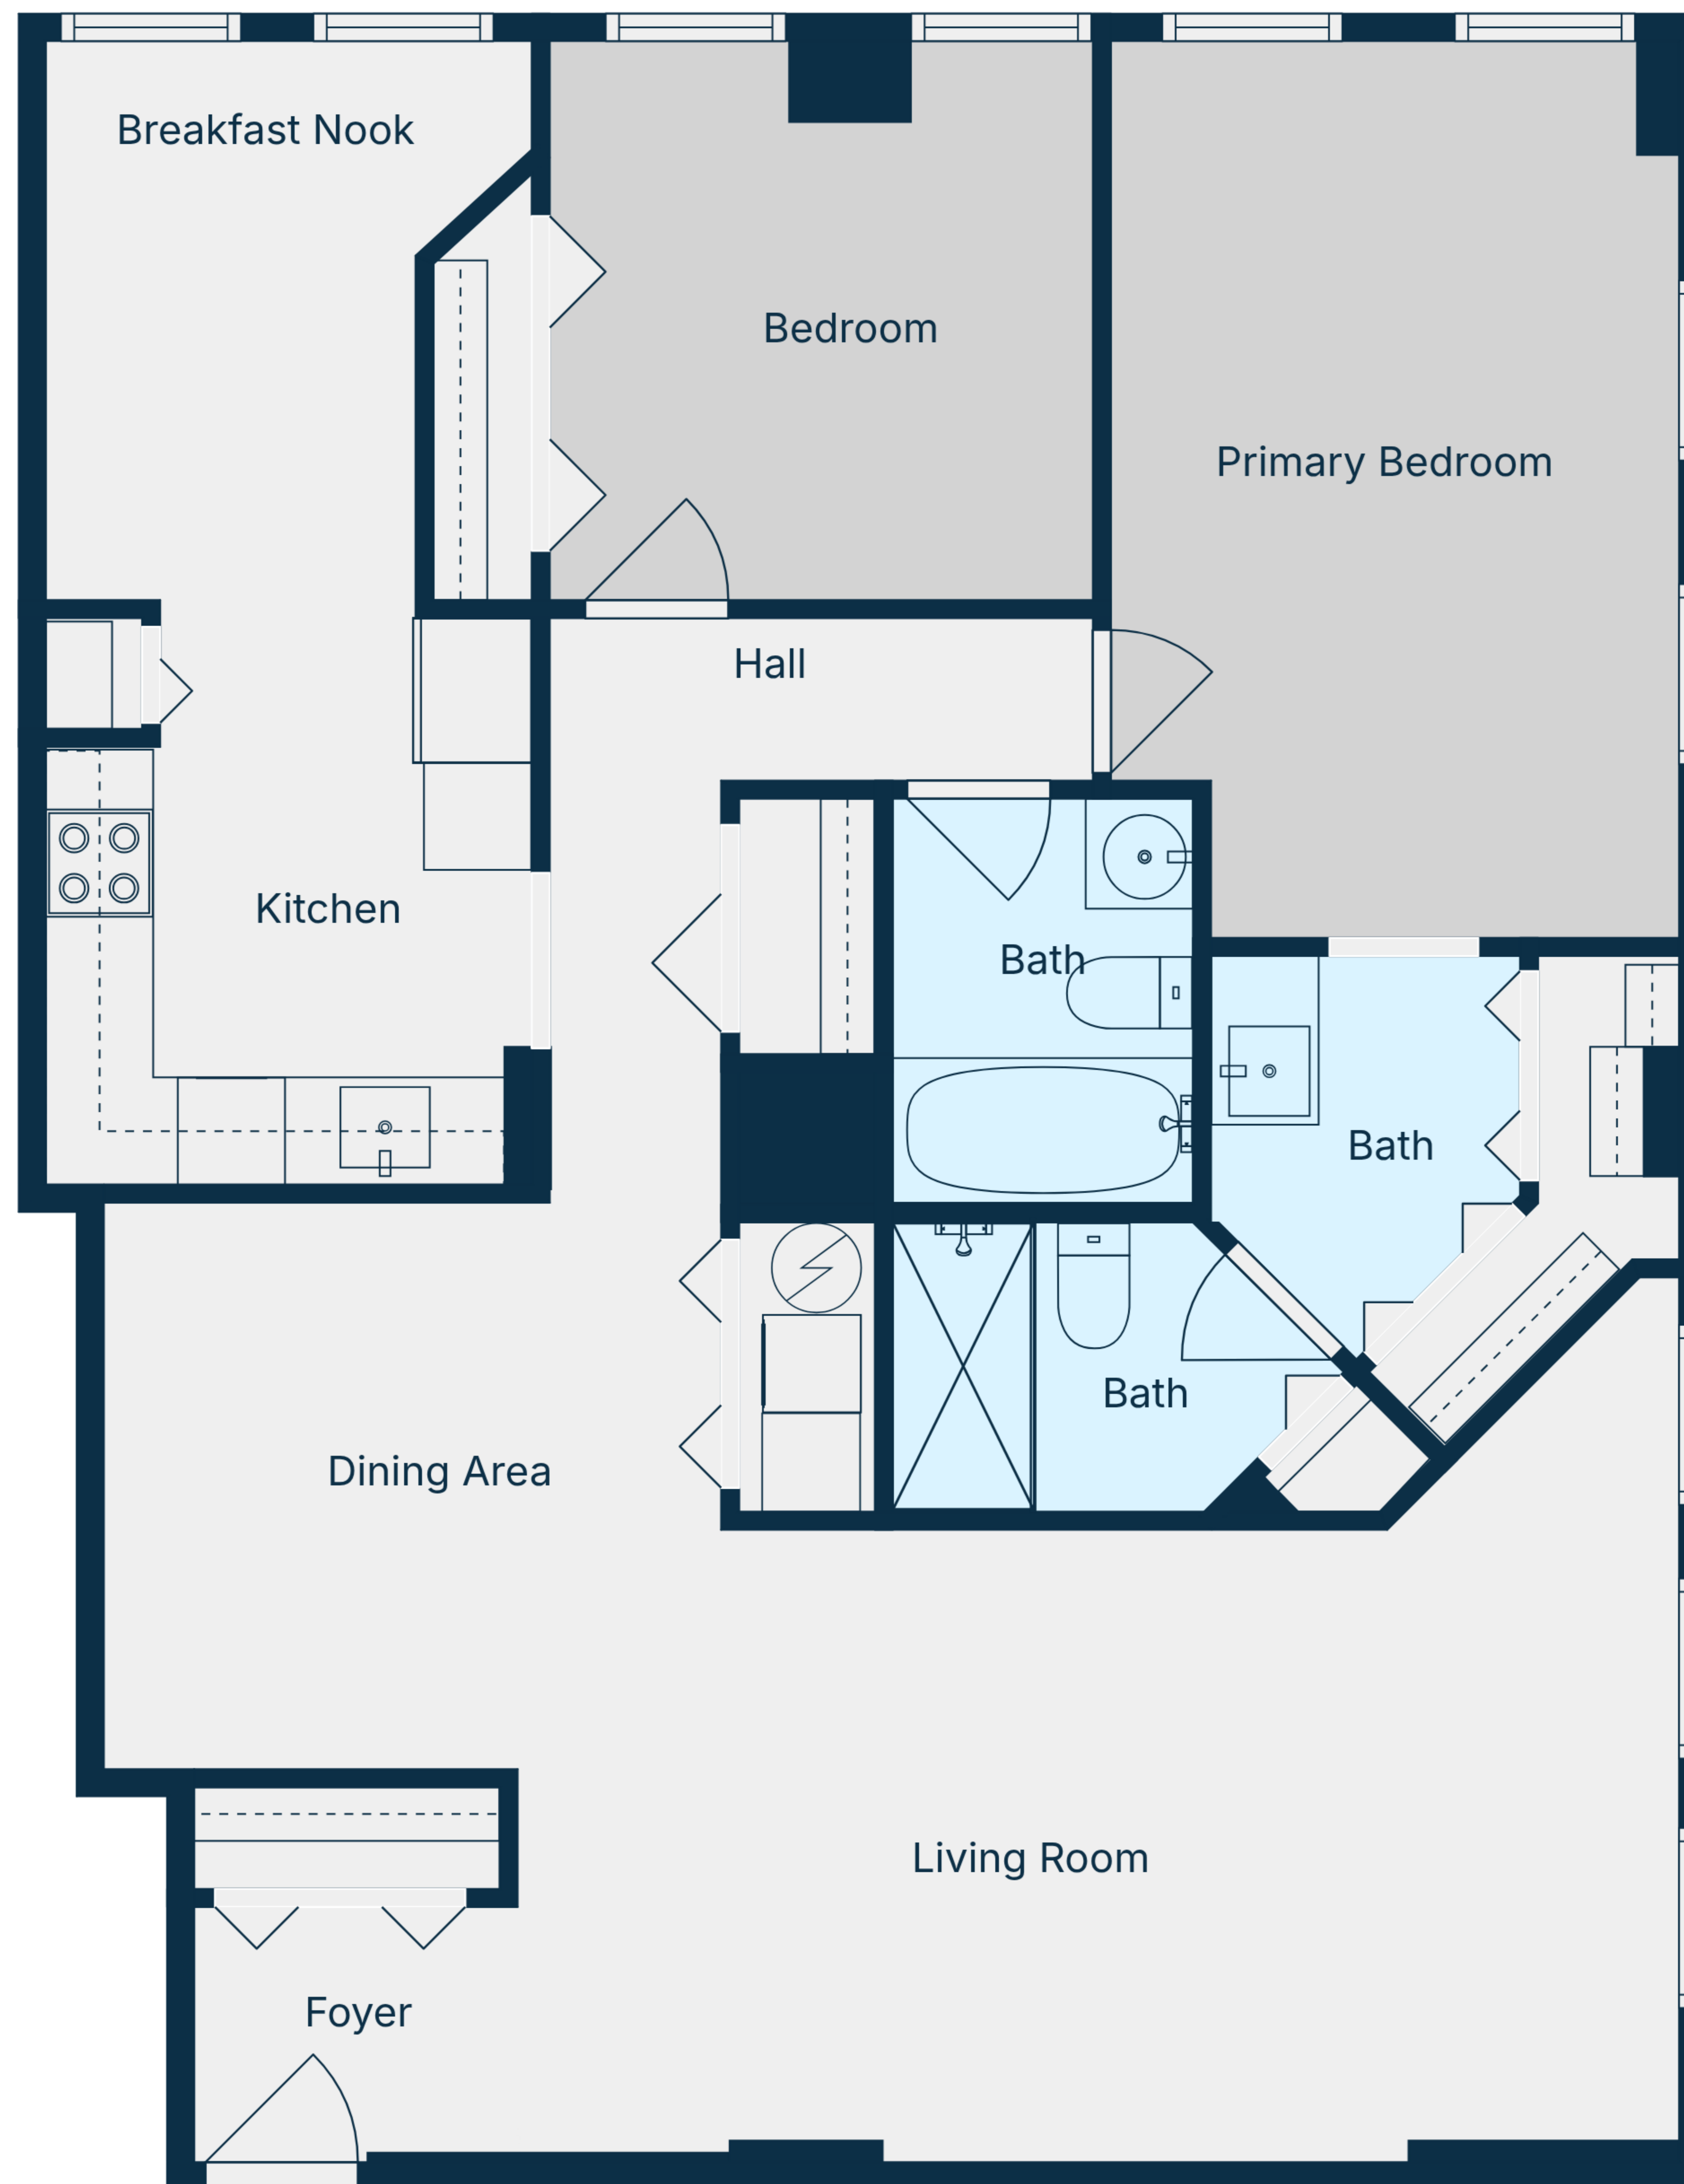

TOTAL: 1137 sq. ft
1st floor: 1137 sq. ft
EXCLUDED AREAS: WALLS: 69 sq. ft

TOTAL: 1137 sq. ft
1st floor: 1137 sq. ft
EXCLUDED AREAS: WALLS: 69 sq. ft

Floor Plan Created By Cubicasa App. Measurements Deemed Highly Reliable But Not Guaranteed.