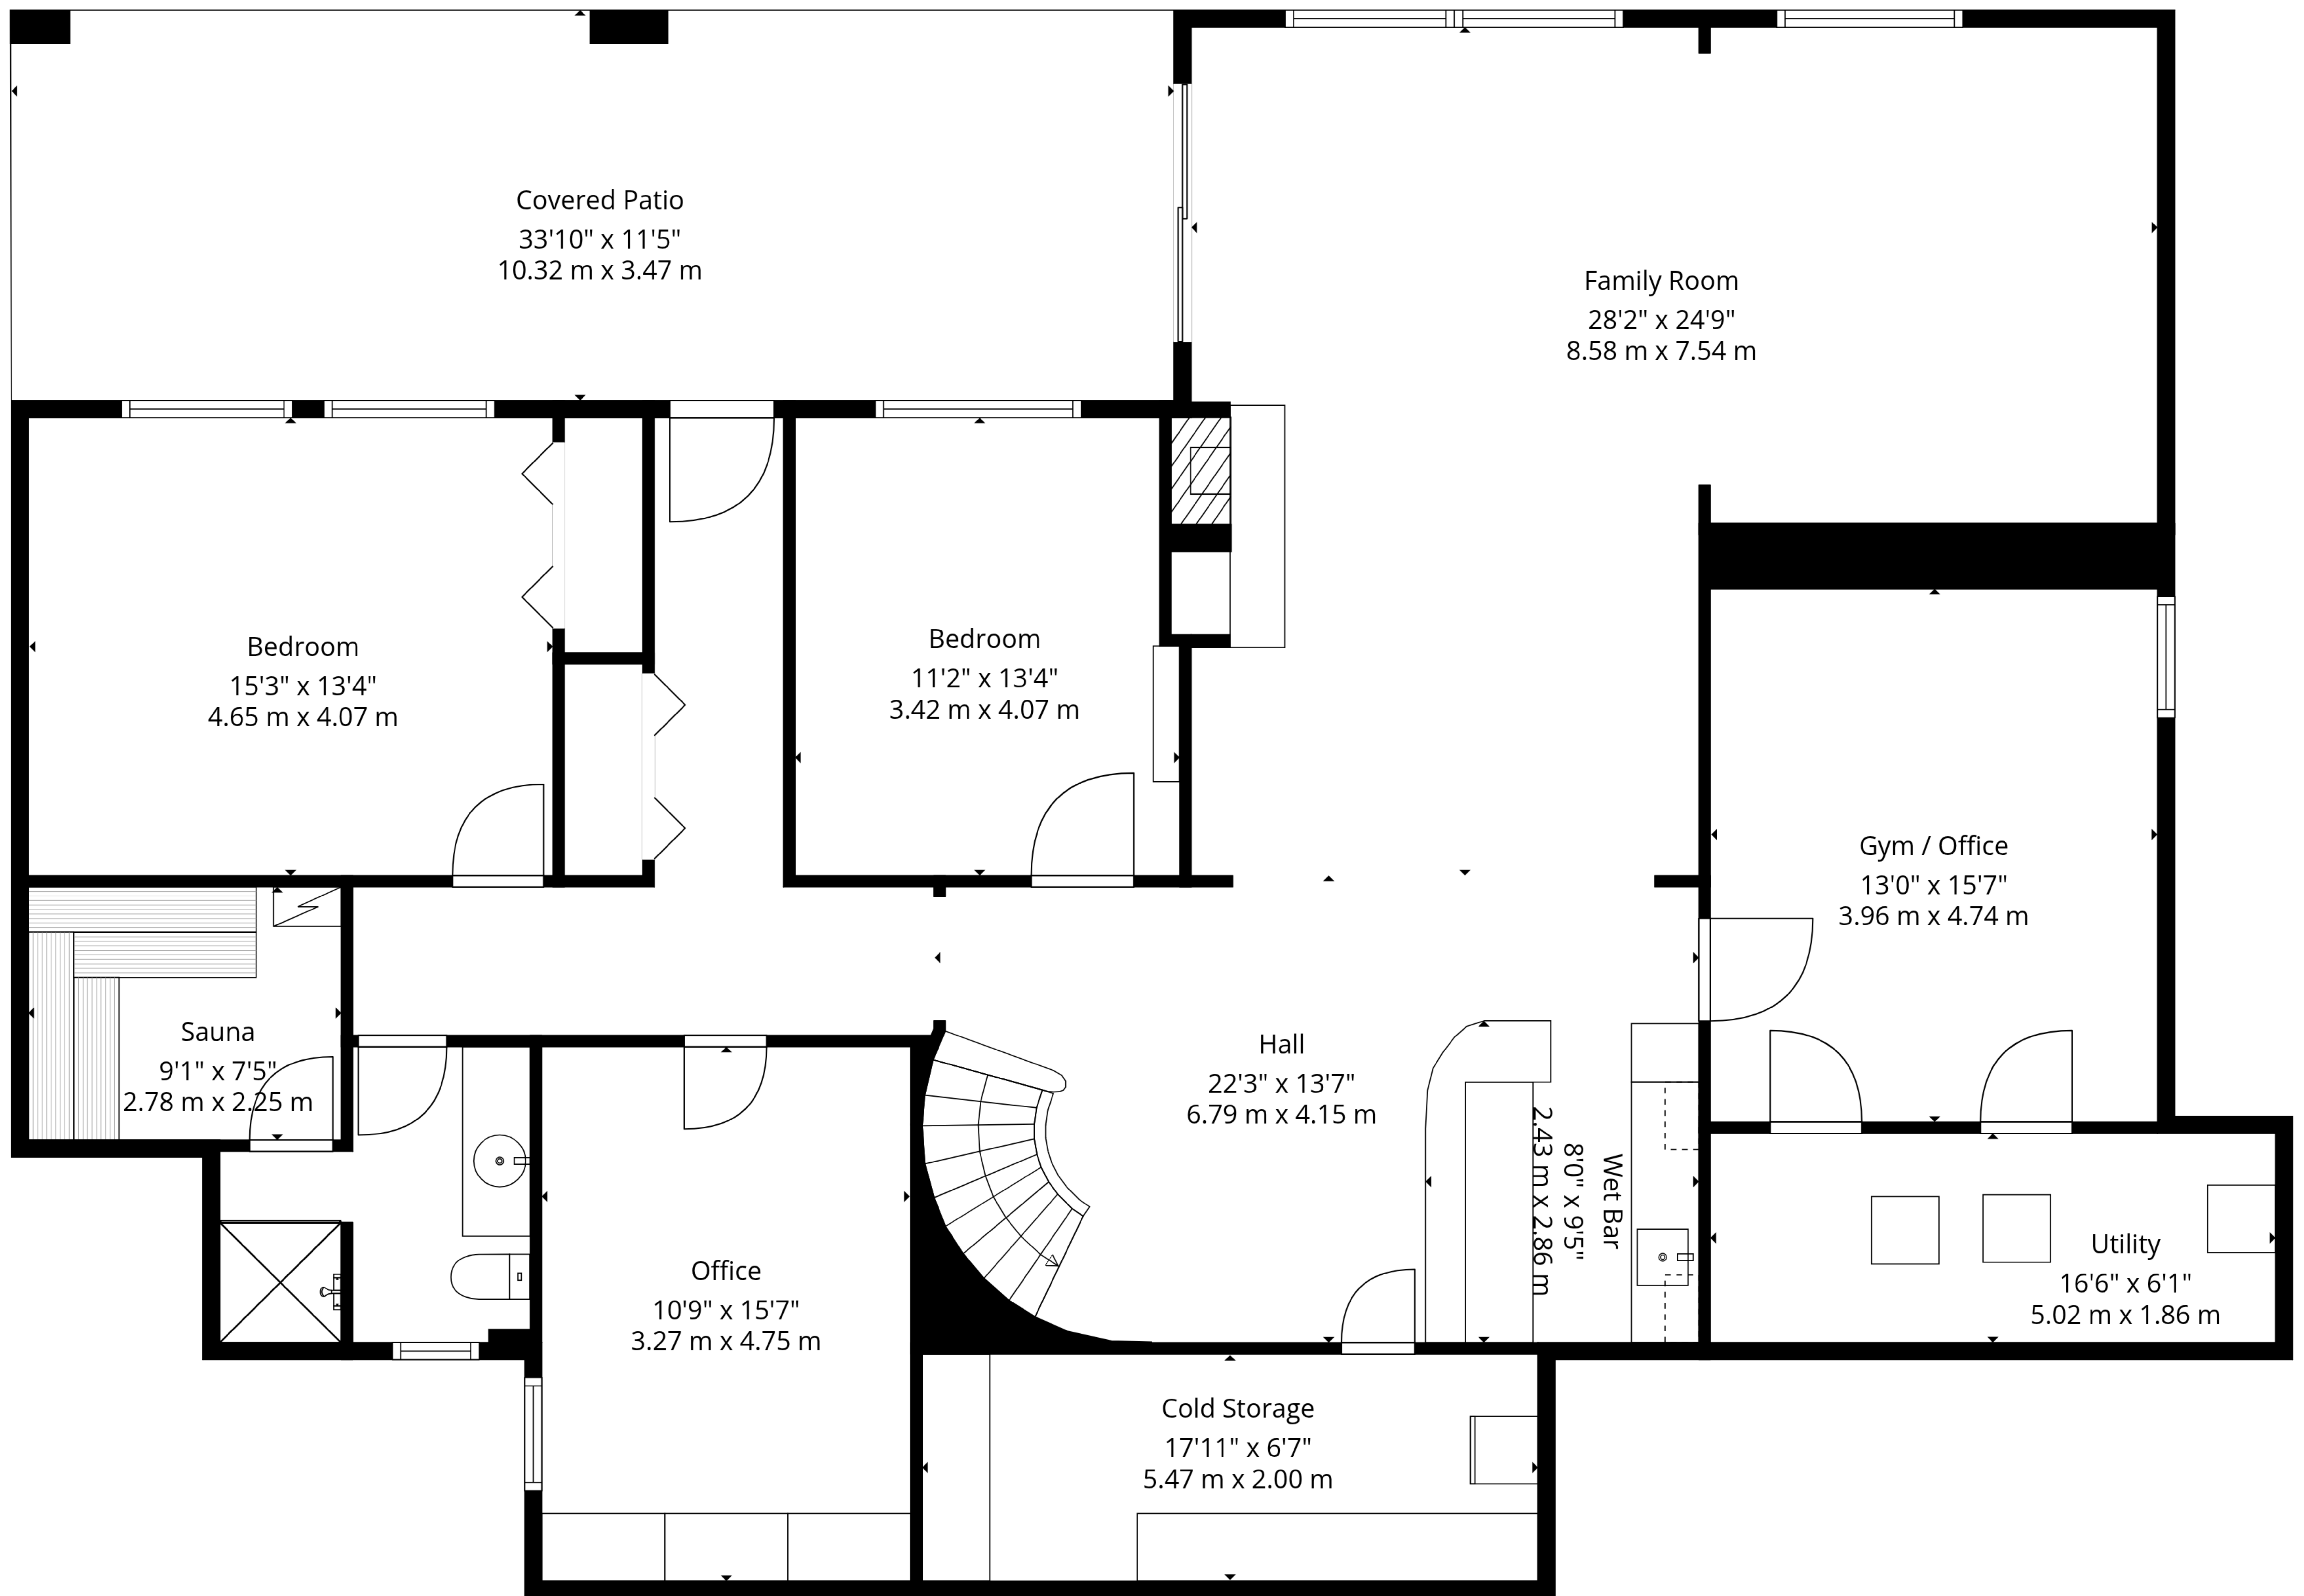

**TOTAL: 4948 sq. ft, 460 m<sup>2</sup>**  
 LOWER LEVEL: 2569 sq. ft, 239 m<sup>2</sup>, MAIN FLOOR: 2379 sq. ft, 221 m<sup>2</sup>  
 EXCLUDED AREAS: BALCONY: 152 sq. ft, 14 m<sup>2</sup>, WALLS: 224 sq. ft, 20 m<sup>2</sup>

**TOTAL: 4948 sq. ft, 460 m2**

LOWER LEVEL: 2569 sq. ft, 239 m2, MAIN FLOOR: 2379 sq. ft, 221 m2  
 EXCLUDED AREAS: BALCONY: 152 sq. ft, 14 m2, WALLS: 224 sq. ft, 20 m2

**TOTAL: 4948 sq. ft, 460 m2**

LOWER LEVEL: 2569 sq. ft, 239 m2, MAIN FLOOR: 2379 sq. ft, 221 m2  
EXCLUDED AREAS: BALCONY: 152 sq. ft, 14 m2, WALLS: 224 sq. ft, 20 m2