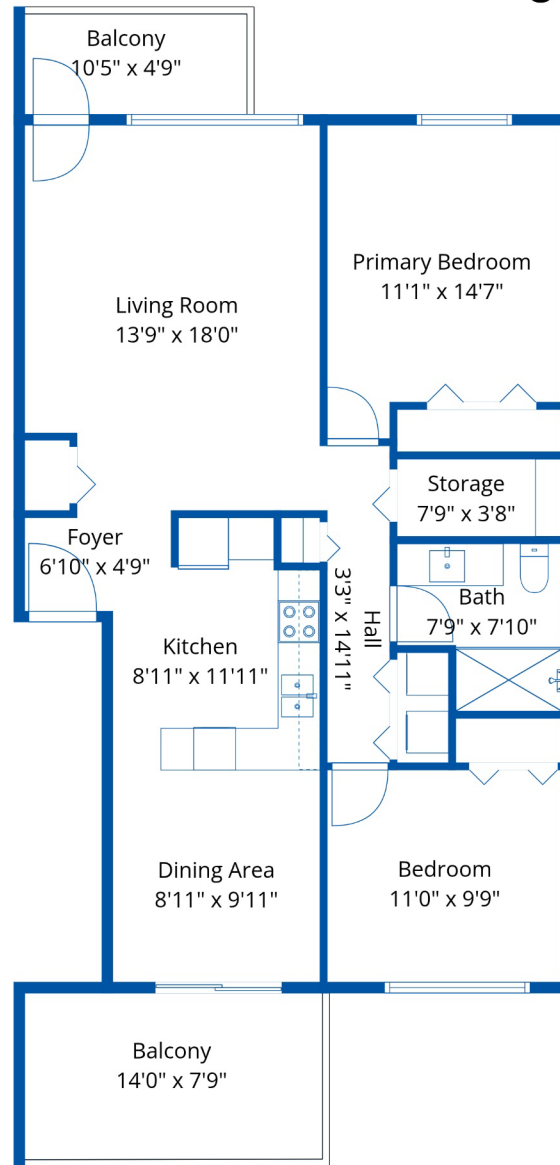

8-32959 George Ferguson

Sheldon Klassen
604-615-8010

sheldon@sheldonklassen.ca

Estimated Areas:

Main Floor: 1014 sq. ft

Total: 1014 Sq. Ft