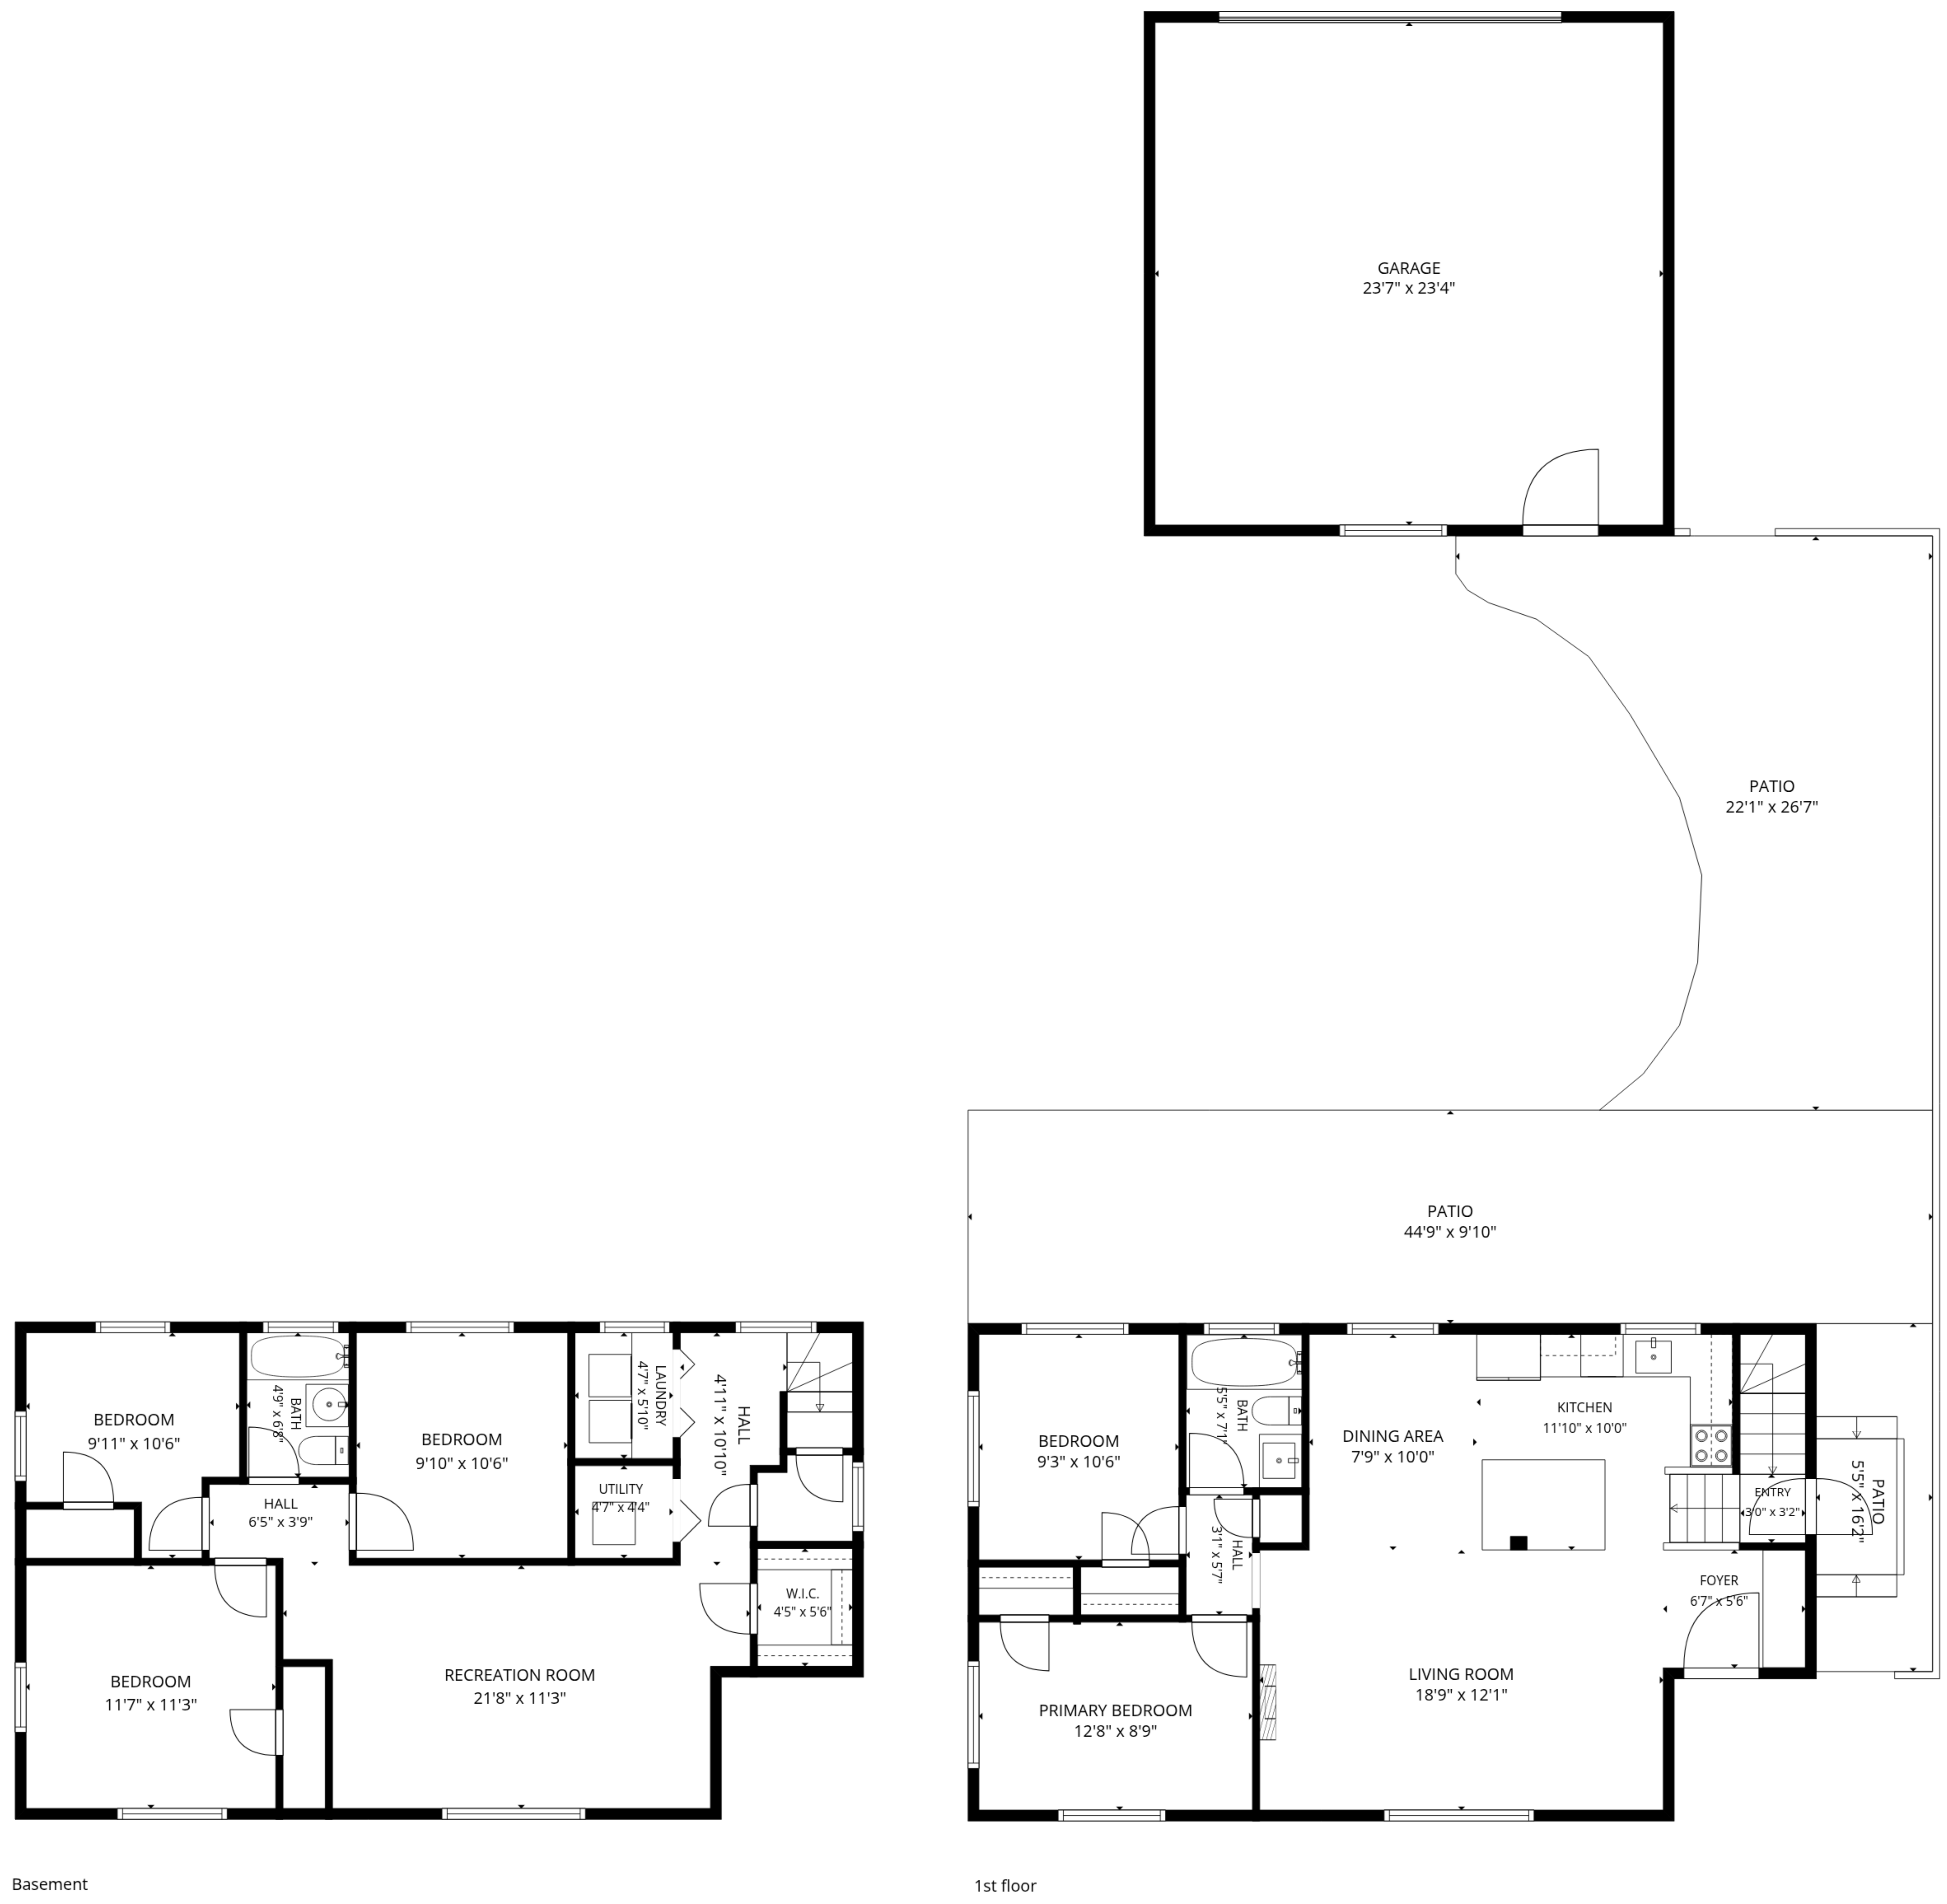

**TOTAL: 1586 sq. ft**

Basement: 783 sq. ft, 1st floor: 803 sq. ft

EXCLUDED AREAS: UTILITY: 20 sq. ft, GARAGE: 550 sq. ft, PATIO: 902 sq. ft,  
WALLS: 171 sq. ft

SIZES AND DIMENSIONS ARE APPROXIMATE, ACTUAL MAY VARY.

Basement

1st floor

**TOTAL: 1586 sq. ft**  
 Basement: 783 sq. ft, 1st floor: 803 sq. ft  
 EXCLUDED AREAS: UTILITY: 20 sq. ft, GARAGE: 550 sq. ft, PATIO: 902 sq. ft,  
 WALLS: 171 sq. ft

SIZES AND DIMENSIONS ARE APPROXIMATE, ACTUAL MAY VARY.