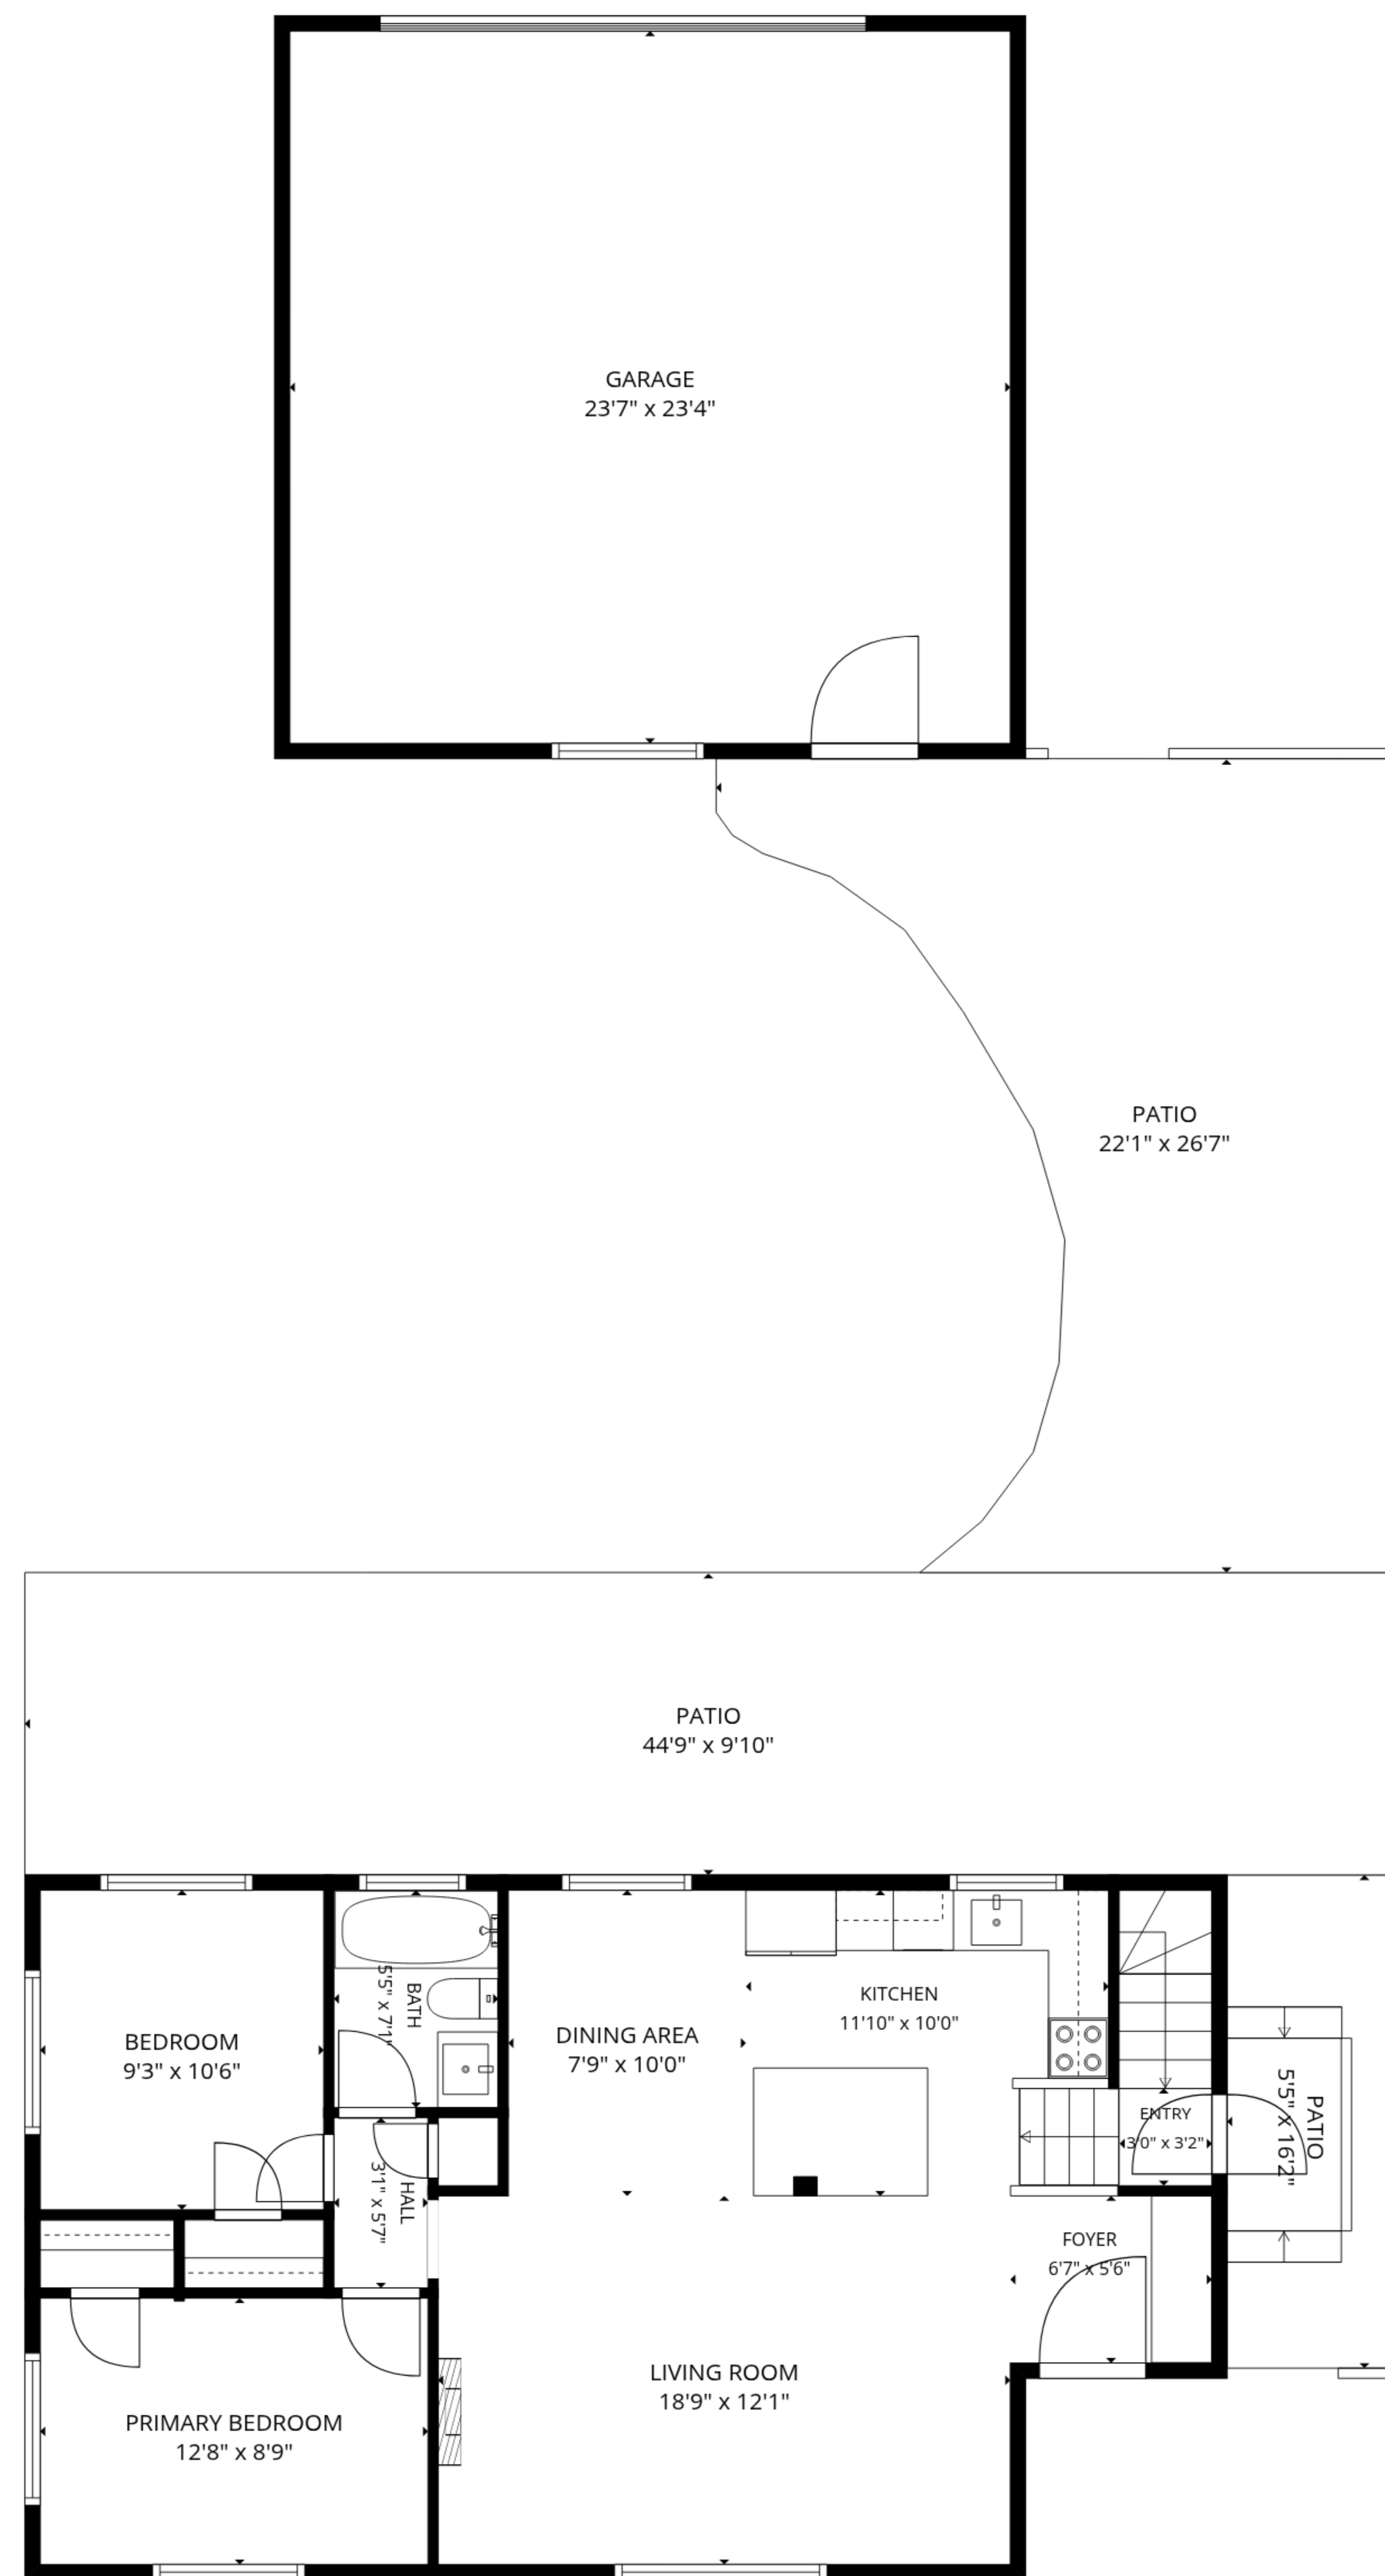

**TOTAL: 1586 sq. ft**

Basement: 783 sq. ft, 1st floor: 803 sq. ft

EXCLUDED AREAS: UTILITY: 20 sq. ft, GARAGE: 550 sq. ft, PATIO: 902 sq. ft,  
WALLS: 171 sq. ft

SIZES AND DIMENSIONS ARE APPROXIMATE, ACTUAL MAY VARY.

Basement

1st floor

**TOTAL: 1586 sq. ft**  
 Basement: 783 sq. ft, 1st floor: 803 sq. ft  
 EXCLUDED AREAS: UTILITY: 20 sq. ft, GARAGE: 550 sq. ft, PATIO: 902 sq. ft,  
 WALLS: 171 sq. ft

SIZES AND DIMENSIONS ARE APPROXIMATE, ACTUAL MAY VARY.