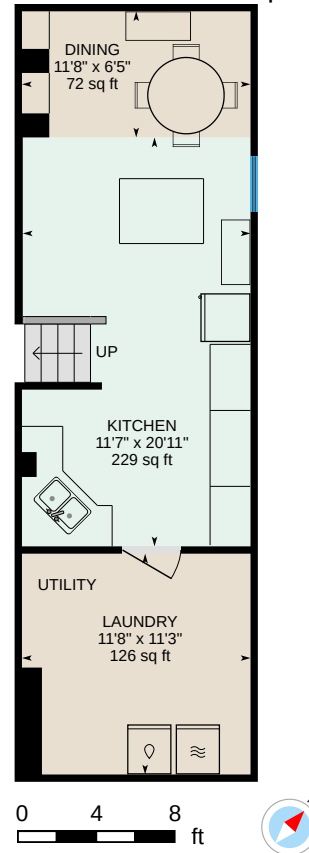

Main Floor

Exterior Area 525.45 sq ft

2nd Floor

Exterior Area 556.42 sq ft

Lower Level (Below Grade)

Exterior Area 500.54 sq ft

5220 57 St, Beaumont, AB

For illustrative purposes only. All reported dimensions, property sizes and floor areas are approximate and subject to independent verification. To the extent permitted by law, no warranty is made as to accuracy or completeness, and no liability will be accepted for any errors or omissions.

Basement (Below Grade)

Exterior Area 492.02 sq ft

5220 57 St, Beaumont, AB

For illustrative purposes only. All reported dimensions, property sizes and floor areas are approximate and subject to independent verification. To the extent permitted by law, no warranty is made as to accuracy or completeness, and no liability will be accepted for any errors or omissions.