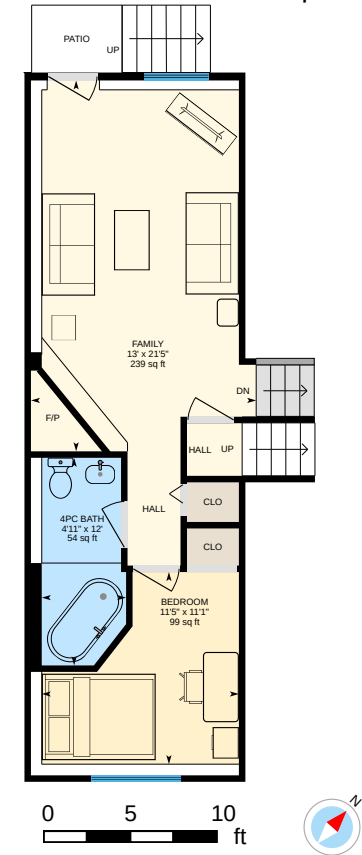

Main Floor

Exterior Area 525.45 sq ft

2nd Floor

Exterior Area 556.42 sq ft

Lower Level (Below Grade)

Exterior Area 500.54 sq ft

5220 57 St, Beaumont, AB

For illustrative purposes only. All reported dimensions, property sizes and floor areas are approximate and subject to independent verification. To the extent permitted by law, no warranty is made as to accuracy or completeness, and no liability will be accepted for any errors or omissions.

Basement (Below Grade)

Exterior Area 492.02 sq ft

5220 57 St, Beaumont, AB

For illustrative purposes only. All reported dimensions, property sizes and floor areas are approximate and subject to independent verification. To the extent permitted by law, no warranty is made as to accuracy or completeness, and no liability will be accepted for any errors or omissions.