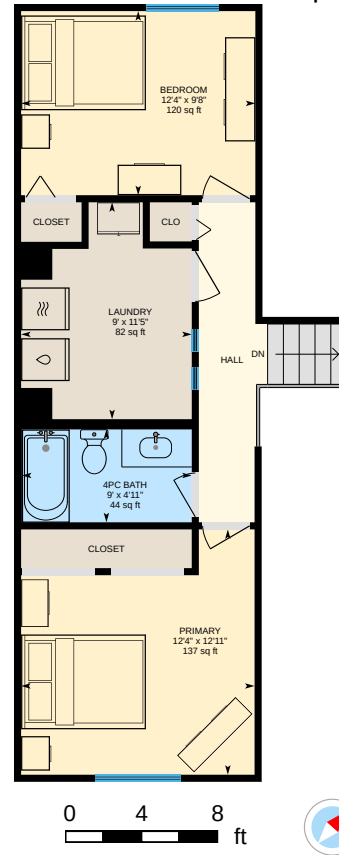

Main Floor

Exterior Area 525.45 sq ft

2nd Floor

Exterior Area 556.42 sq ft

Lower Level (Below Grade)

Exterior Area 500.54 sq ft

5220 57 St, Beaumont, AB

For illustrative purposes only. All reported dimensions, property sizes and floor areas are approximate and subject to independent verification. To the extent permitted by law, no warranty is made as to accuracy or completeness, and no liability will be accepted for any errors or omissions.

Basement (Below Grade)

Exterior Area 492.02 sq ft

5220 57 St, Beaumont, AB

For illustrative purposes only. All reported dimensions, property sizes and floor areas are approximate and subject to independent verification. To the extent permitted by law, no warranty is made as to accuracy or completeness, and no liability will be accepted for any errors or omissions.