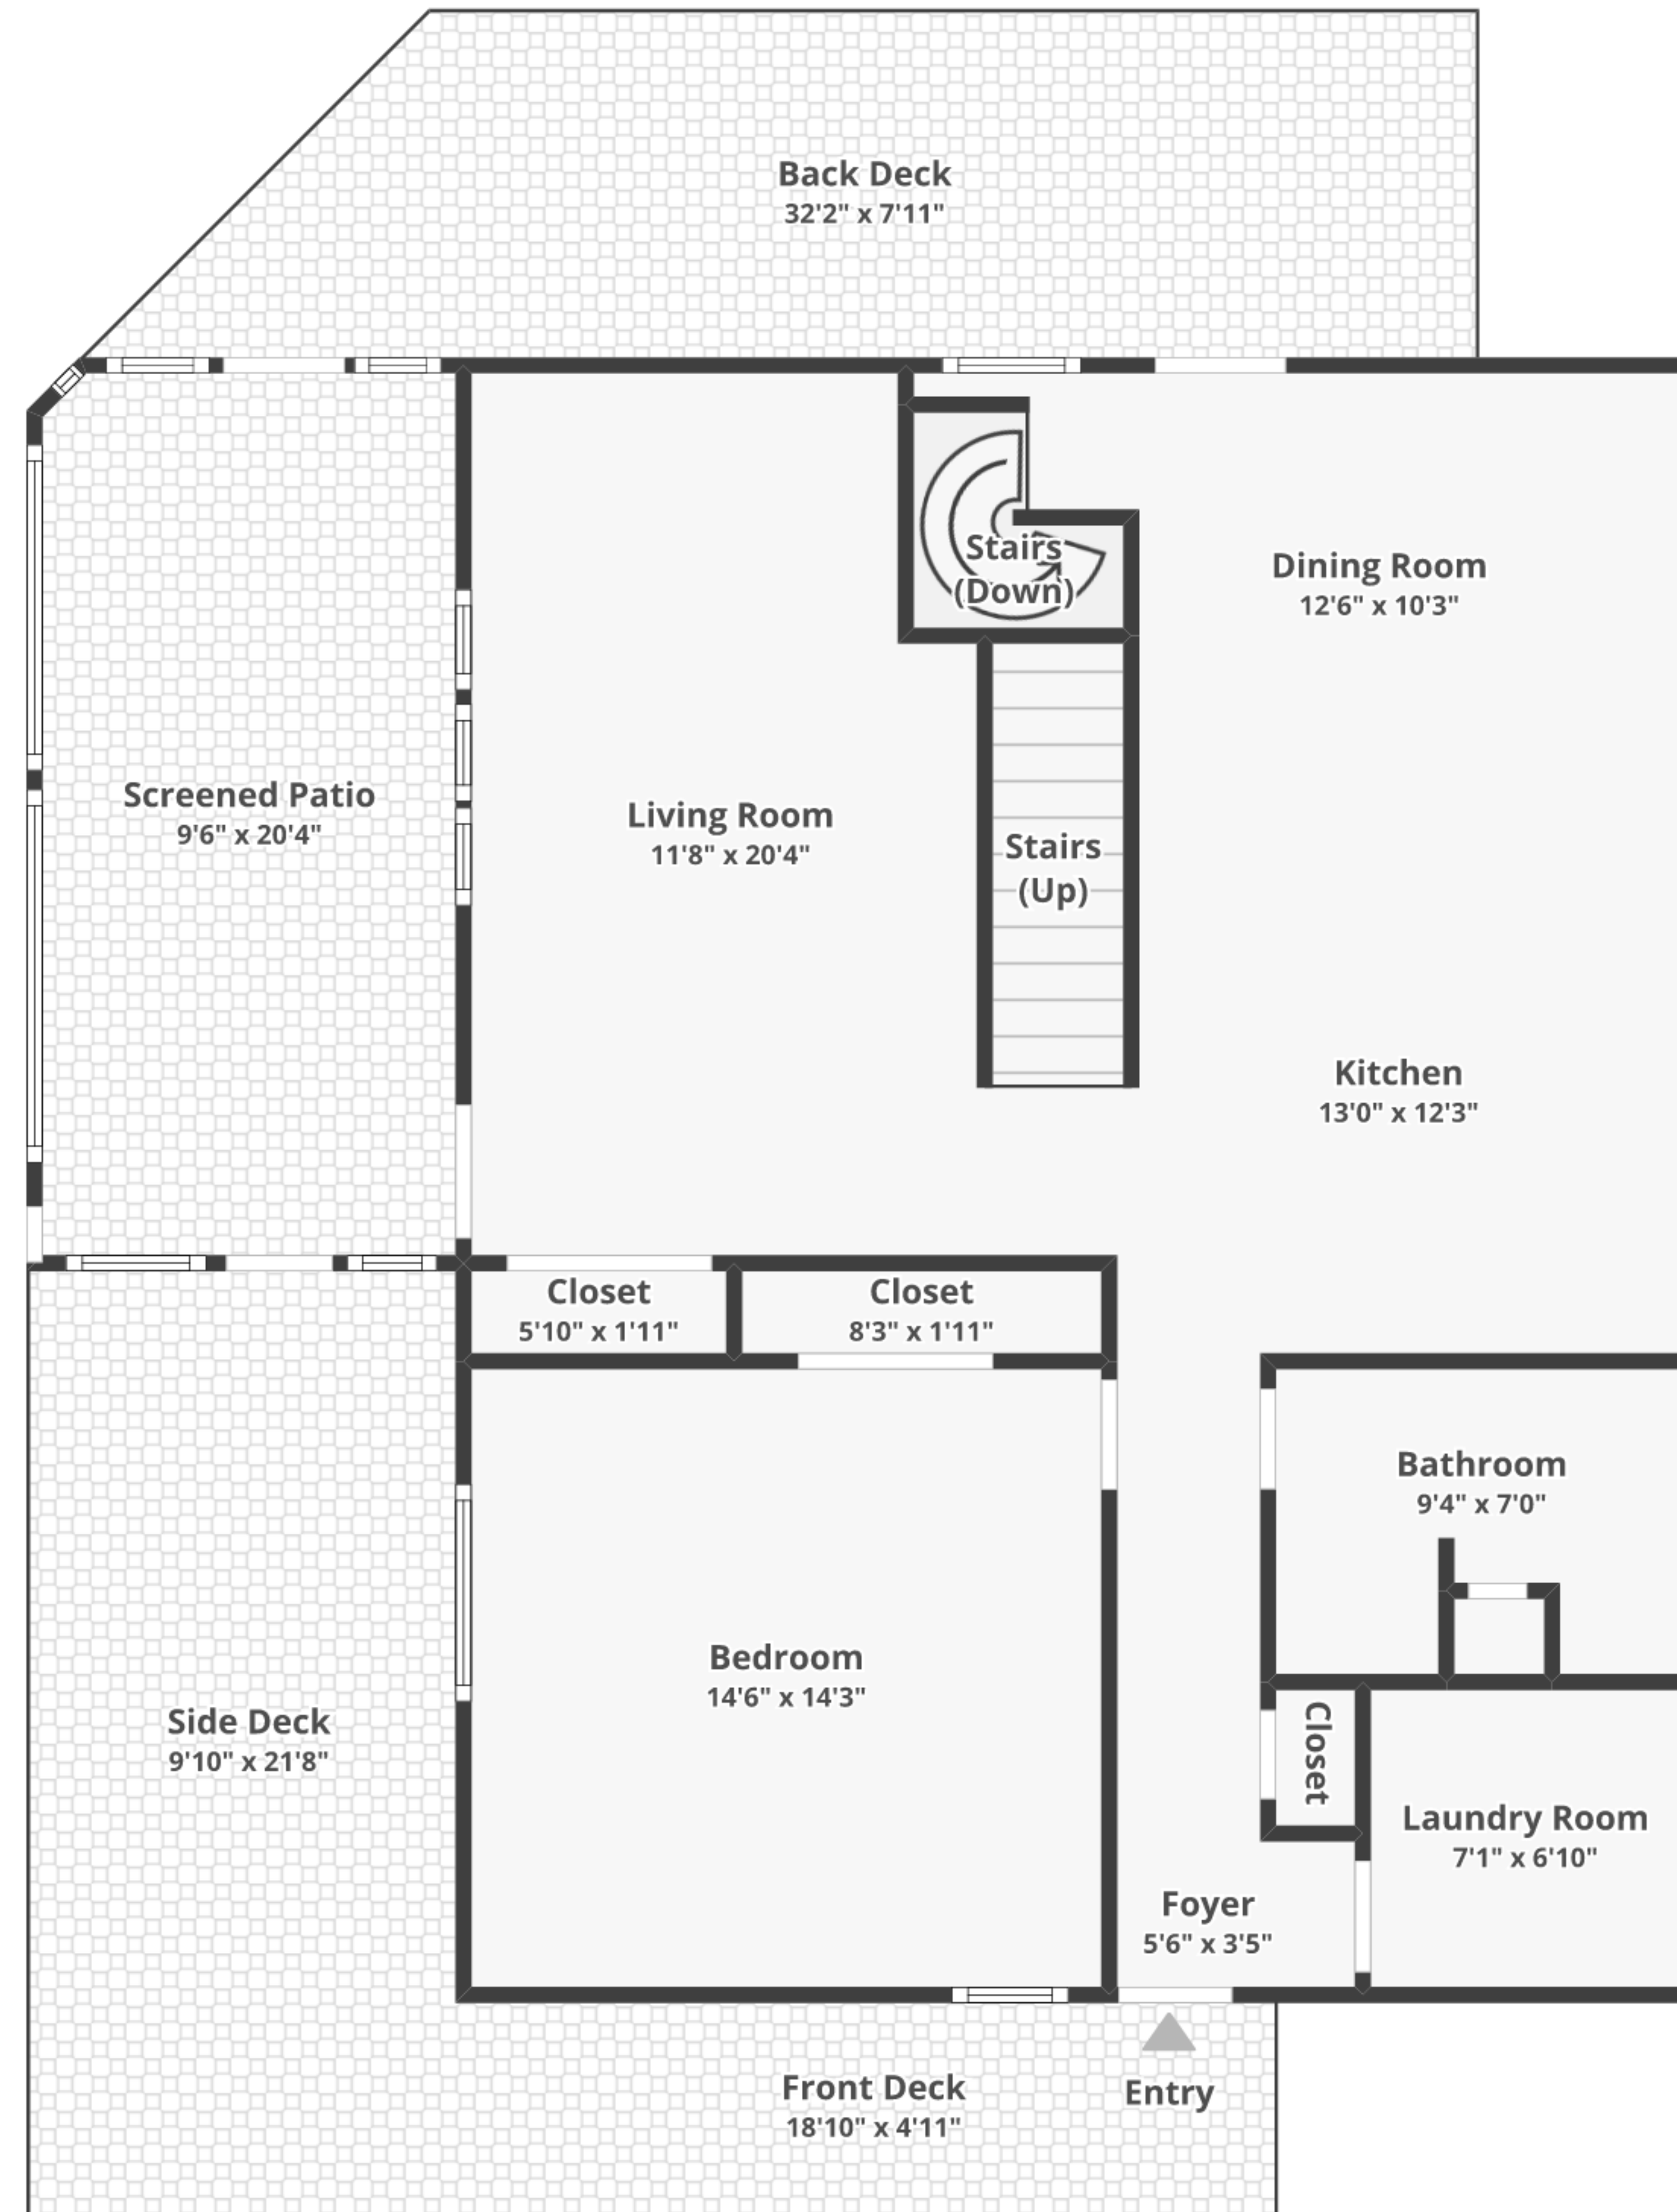

# 126 Crow Hill Rd, Barto, PA 19504

Total finished area: ~1,618.5 sq. ft.

Total unfinished area: ~1,022.93 sq. ft.

## Floor 1

Finished area: ~949.07 sq. ft.

Unfinished area: ~0 sq. ft.