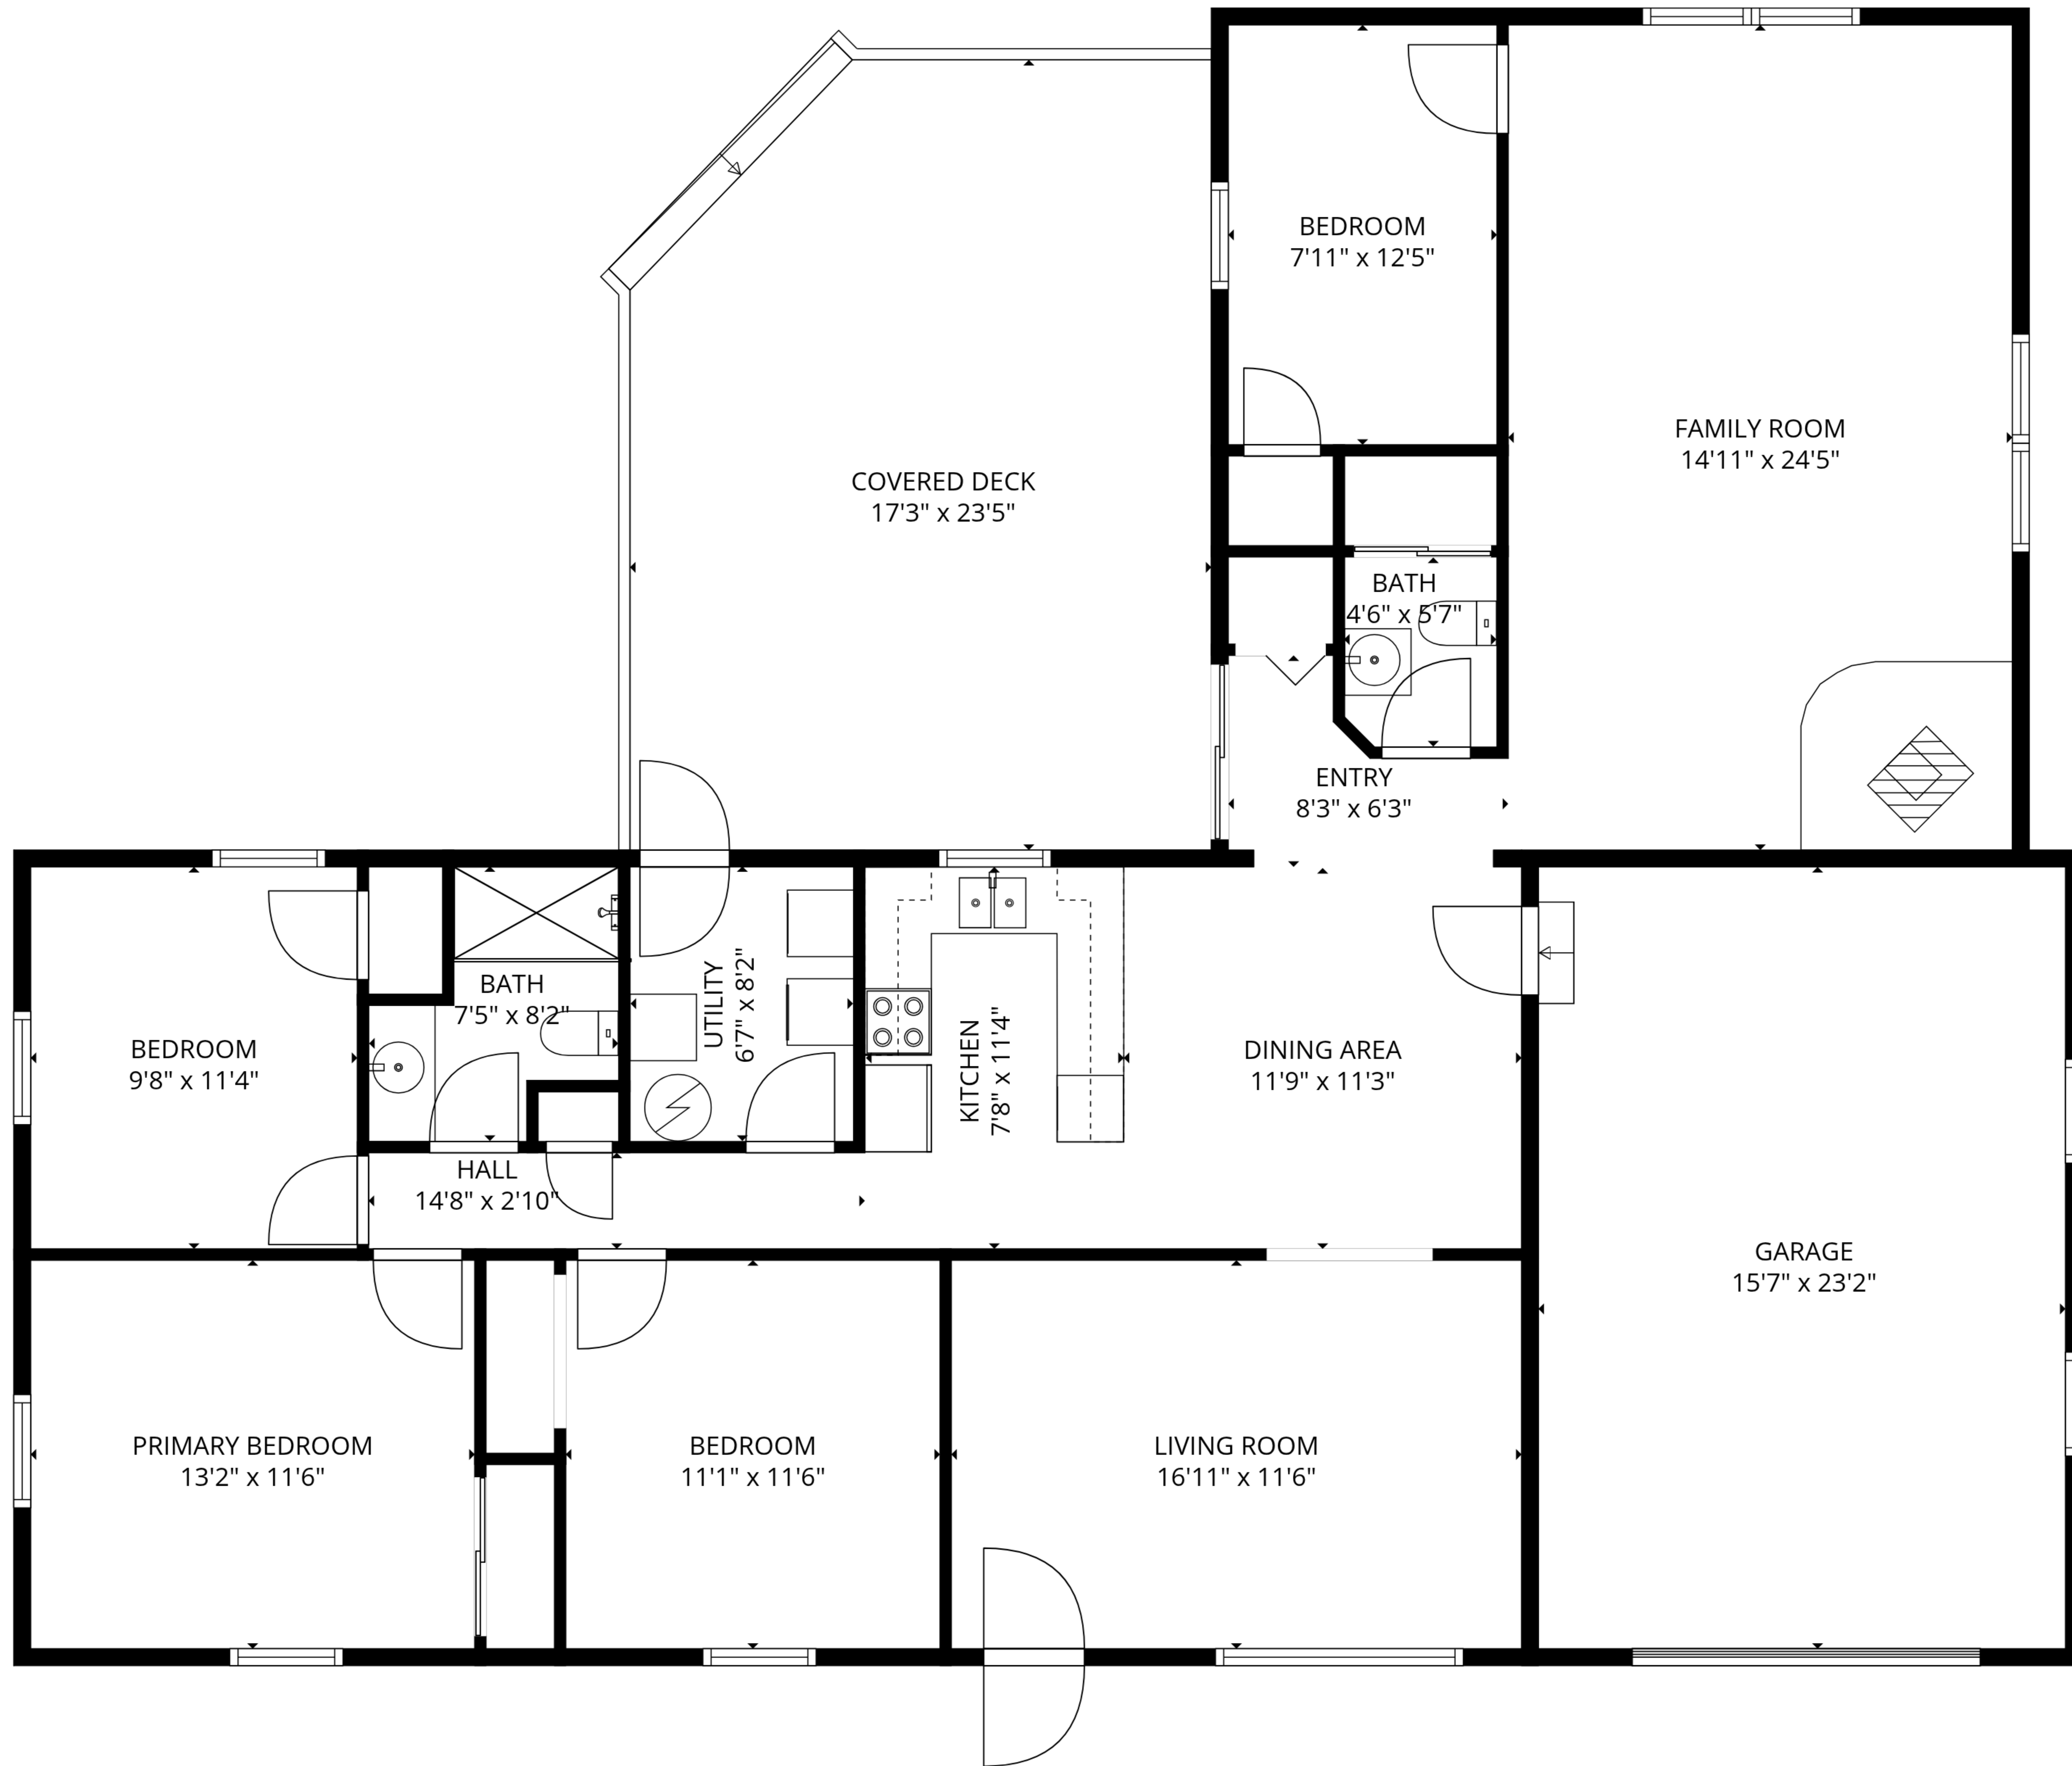

TOTAL: 1594 sq. ft

1st floor: 1594 sq. ft

EXCLUDED AREAS: GARAGE: 361 sq. ft, COVERED DECK: 388 sq. ft, WALLS: 128 sq. ft

TOTAL: 1594 sq. ft

1st floor: 1594 sq. ft

EXCLUDED AREAS: GARAGE: 361 sq. ft, COVERED DECK: 388 sq. ft, WALLS: 128 sq. ft