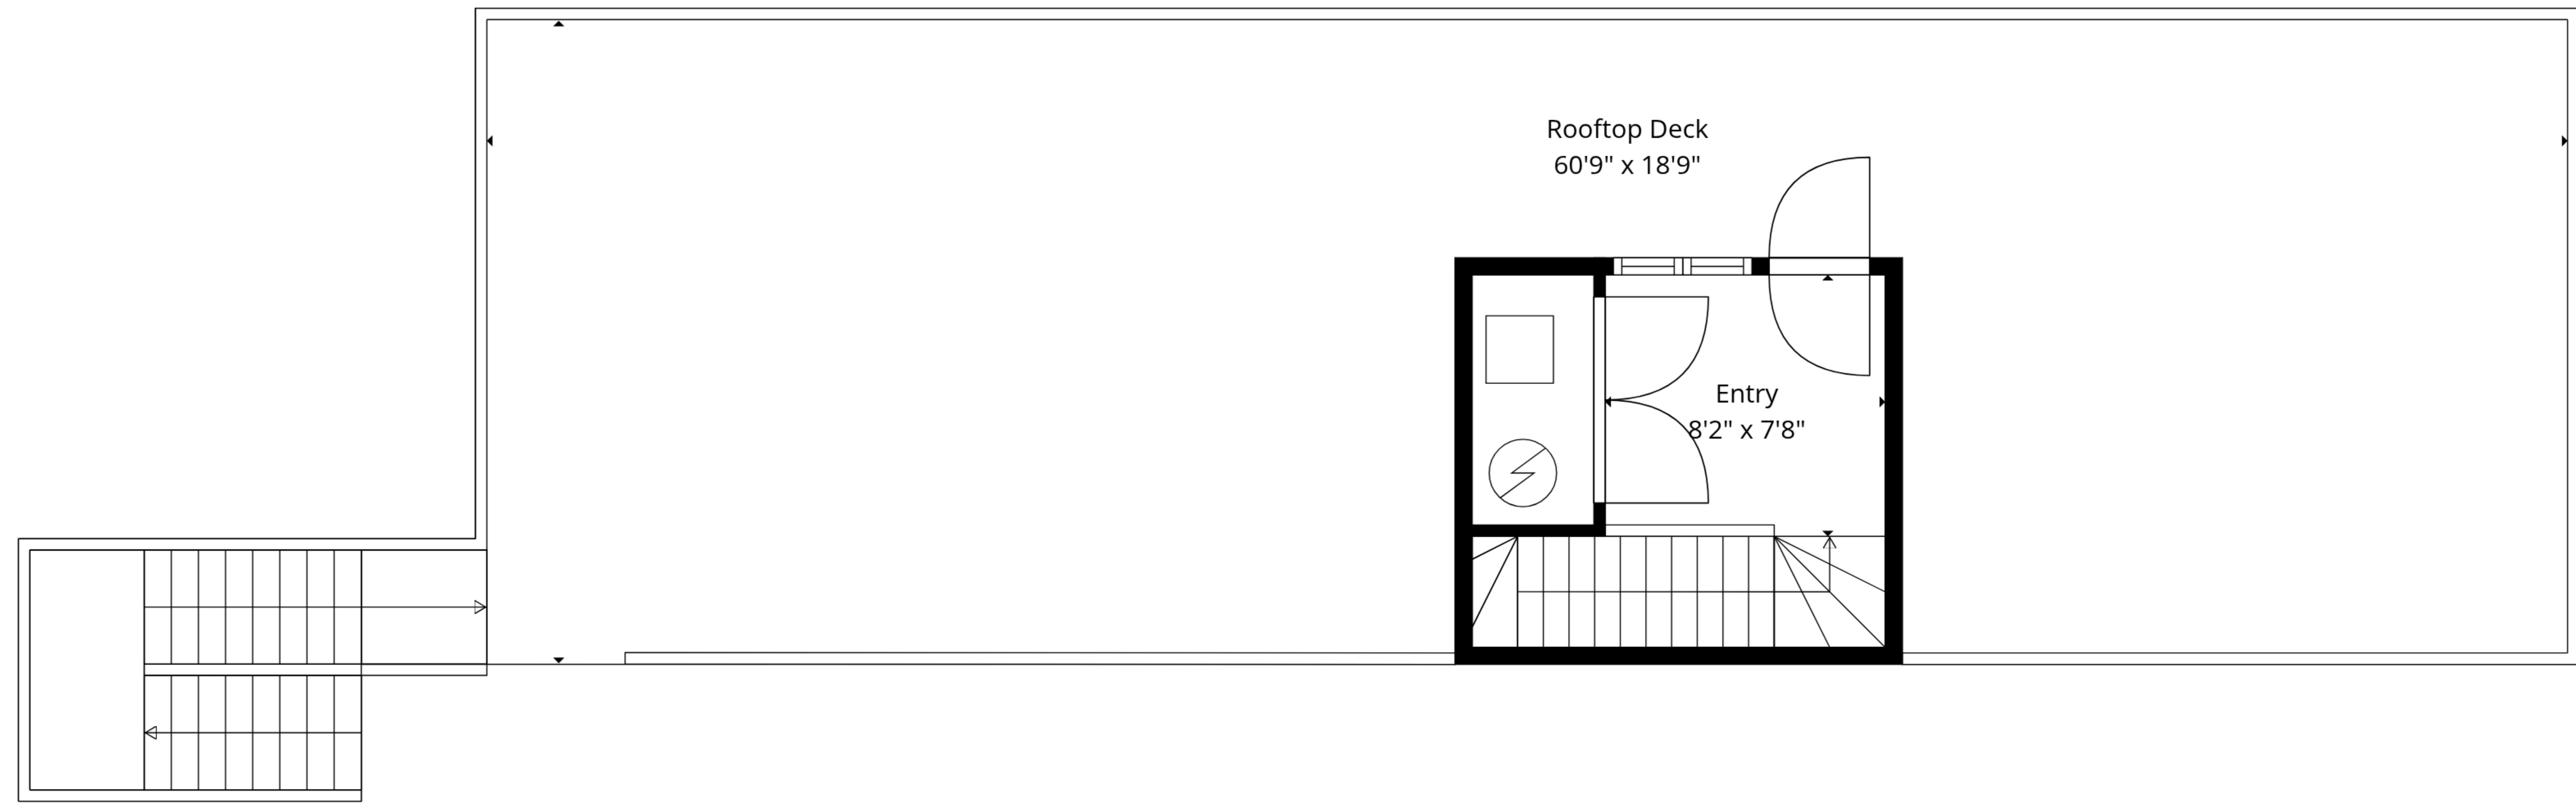

TOTAL: 1250 sq. ft
 1st floor: 1119 sq. ft, 2nd floor: 131 sq. ft
 EXCLUDED AREAS: DECK: 229 sq. ft, ROOFTOP DECK: 1111 sq. ft, WALLS: 121 sq. ft

TOTAL: 1250 sq. ft
1st floor: 1119 sq. ft, 2nd floor: 131 sq. ft
EXCLUDED AREAS: DECK: 229 sq. ft, ROOFTOP DECK: 1111 sq. ft, WALLS: 121 sq. ft

2nd Floor

1st Floor

TOTAL: 1250 sq. ft
 1st floor: 1119 sq. ft, 2nd floor: 131 sq. ft
 EXCLUDED AREAS: DECK: 229 sq. ft, ROOFTOP DECK: 1111 sq. ft, WALLS: 121 sq. ft