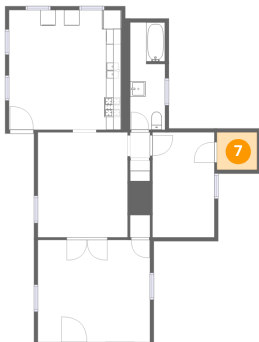

5 Floor 1 - Bath

Dimensions: 4'6" x 13'11"
Area: 62 sq. ft
Counted as living area: Yes

Heated: Yes
Finished: Yes
Enclosed: Yes
Contiguous: Yes
Permitted: Yes
Wet space: Yes
Addition: No
Conversion: No

531 Vienna Street, Palmyra, Wayne County, New York, United States, 14522, unit 1

6 Floor 1 - Hall

Dimensions: 2'6" x 3'4"
Area: 8 sq. ft
Counted as living area: Yes

Heated: Yes
Finished: Yes
Enclosed: Yes
Contiguous: Yes
Permitted: Yes
Wet space: No
Addition: No
Conversion: No

7 Floor 1 - W.I.C.

Dimensions: 5'2" x 4'10"
Area: 25 sq. ft
Counted as living area: Yes

Heated: Yes
Finished: Yes
Enclosed: Yes
Contiguous: Yes
Permitted: Yes
Wet space: No
Addition: No
Conversion: No