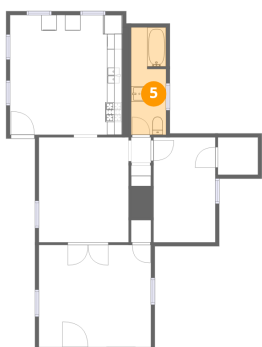

5 Floor 1 - Bath

Dimensions: 4'6" x 13'11"
Area: 62 sq. ft
Counted as living area: Yes

Heated: Yes
Finished: Yes
Enclosed: Yes
Contiguous: Yes
Permitted: Yes
Wet space: Yes
Addition: No
Conversion: No