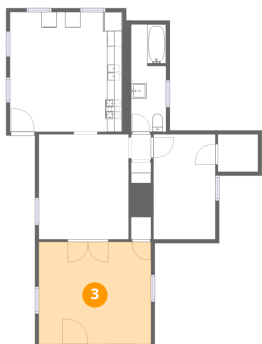

531 Vienna Street, Palmyra, Wayne County, New York, United States, 14522, unit 1

1 Floor 1 - Bedroom

Dimensions: 8'0" x 13'7"
Area: 109 sq. ft
Counted as living area: Yes

Heated: Yes
Finished: Yes
Enclosed: Yes
Contiguous: Yes
Permitted: Yes
Wet space: No
Addition: No
Conversion: No

2 Floor 1 - Dining Area

Dimensions: 11'7" x 13'7"
Area: 158 sq. ft
Counted as living area: Yes

Heated: Yes
Finished: Yes
Enclosed: Yes
Contiguous: Yes
Permitted: Yes
Wet space: No
Addition: No
Conversion: No

531 Vienna Street, Palmyra, Wayne County, New York, United States, 14522, unit 1

3 Floor 1 - Living Room

Dimensions: 14'6" x 13'3"
Area: 193 sq. ft
Counted as living area: Yes

Heated: Yes
Finished: Yes
Enclosed: Yes
Contiguous: Yes
Permitted: Yes
Wet space: No
Addition: No
Conversion: No