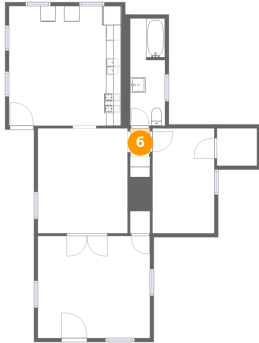

4 Floor 1 - Kitchen

Dimensions: 14'7" x 15'6"
Area: 226 sq. ft
Counted as living area: Yes

Heated: Yes
Finished: Yes
Enclosed: Yes
Contiguous: Yes
Permitted: Yes
Wet space: No
Addition: No
Conversion: No

5 Floor 1 - Bath

Dimensions: 4'6" x 13'11"
Area: 62 sq. ft
Counted as living area: Yes

Heated: Yes
Finished: Yes
Enclosed: Yes
Contiguous: Yes
Permitted: Yes
Wet space: Yes
Addition: No
Conversion: No

531 Vienna Street, Palmyra, Wayne County, New York, United States, 14522, unit 1

6 Floor 1 - Hall

Dimensions: 2'6" x 3'4"
Area: 8 sq. ft
Counted as living area: Yes

Heated: Yes
Finished: Yes
Enclosed: Yes
Contiguous: Yes
Permitted: Yes
Wet space: No
Addition: No
Conversion: No

7 Floor 1 - W.I.C.

Dimensions: 5'2" x 4'10"
Area: 25 sq. ft
Counted as living area: Yes

Heated: Yes
Finished: Yes
Enclosed: Yes
Contiguous: Yes
Permitted: Yes
Wet space: No
Addition: No
Conversion: No