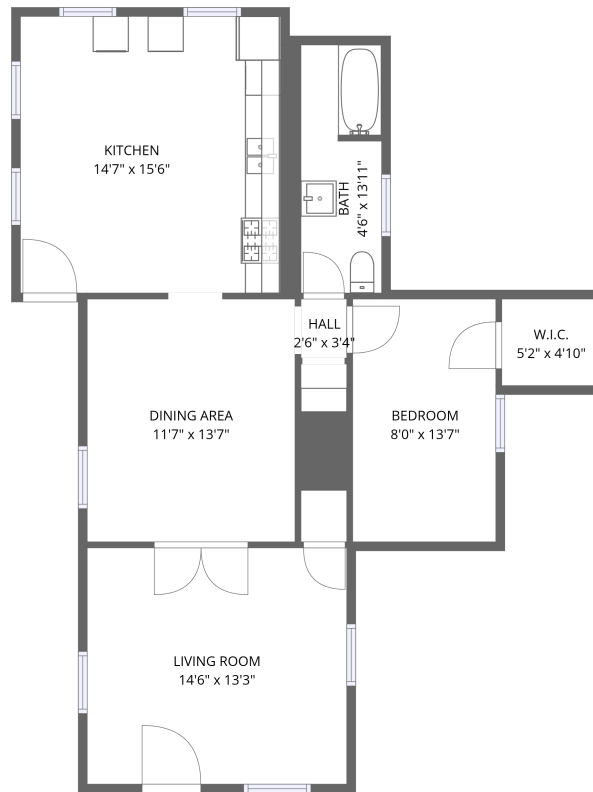

Home data report

531 Vienna Street, Palmyra, Wayne County, New York, United States, 14522, unit 1

1st floor

Total Area: 846 sq. ft

1st Floor: 846 sq. ft

Excluded: Walls: 0 sq. ft

Property summary

 **1** Floors

 **1** Bedrooms

 **1** Bathrooms

Scan captured on Tue, 12 May 2026 17:06:11 GMT

FLOOR PLAN CREATED BY CUBICASA APP. MEASUREMENTS DEEMED HIGHLY RELIABLE BUT NOT GUARANTEED.

Home data report

531 Vienna Street, Palmyra, Wayne County, New York, United States, 14522, unit 1

Room dimensions

Floor 1

Total:846sqft Excluded: 0sqft

#		Dimensions	sqft	Counted as living area
1	Bedroom	8'0" x 13'7"	109 sq. ft	Yes
2	Dining Area	11'7" x 13'7"	158 sq. ft	Yes
3	Living Room	14'6" x 13'3"	193 sq. ft	Yes
4	Kitchen	14'7" x 15'6"	226 sq. ft	Yes
5	Bath	4'6" x 13'11"	62 sq. ft	Yes
6	Hall	2'6" x 3'4"	8 sq. ft	Yes
7	W.I.C.	5'2" x 4'10"	25 sq. ft	Yes

2 Floor 1 - Dining Area

Dimensions: 11'7" x 13'7"
Area: 158 sq. ft
Counted as living area: Yes

Heated: Yes
Finished: Yes
Enclosed: Yes
Contiguous: Yes
Permitted: Yes
Wet space: No
Addition: No
Conversion: No