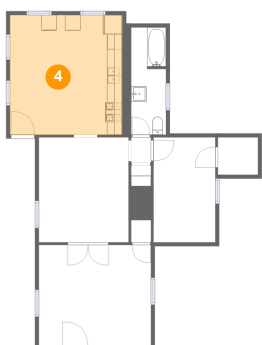

2 Floor 1 - Dining Area

Dimensions: 11'7" x 13'7"
Area: 158 sq. ft
Counted as living area: Yes

Heated: Yes
Finished: Yes
Enclosed: Yes
Contiguous: Yes
Permitted: Yes
Wet space: No
Addition: No
Conversion: No

531 Vienna Street, Palmyra, Wayne County, New York, United States, 14522, unit 1

3 Floor 1 - Living Room

Dimensions: 14'6" x 13'3"
Area: 193 sq. ft
Counted as living area: Yes

Heated: Yes
Finished: Yes
Enclosed: Yes
Contiguous: Yes
Permitted: Yes
Wet space: No
Addition: No
Conversion: No

4 Floor 1 - Kitchen

Dimensions: 14'7" x 15'6"
Area: 226 sq. ft
Counted as living area: Yes

Heated: Yes
Finished: Yes
Enclosed: Yes
Contiguous: Yes
Permitted: Yes
Wet space: No
Addition: No
Conversion: No