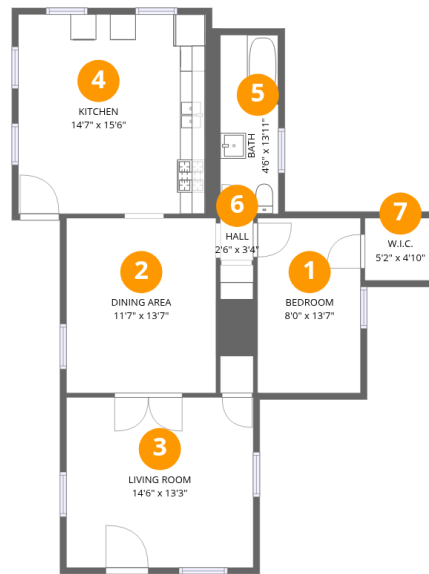

Home data report

531 Vienna Street, Palmyra, Wayne County, New York, United States, 14522, unit 1

1st floor

Total Area: 846 sq. ft

1st Floor: 846 sq. ft

Excluded: Walls: 0 sq. ft

Property summary

 **1** Floors

 **1** Bedrooms

 **1** Bathrooms

Scan captured on Tue, 12 May 2026 17:06:11 GMT

FLOOR PLAN CREATED BY CUBICASA APP. MEASUREMENTS DEEMED HIGHLY RELIABLE BUT NOT GUARANTEED.

Home data report

531 Vienna Street, Palmyra, Wayne County, New York, United States, 14522, unit 1

Room dimensions

Floor 1

Total:846sqft Excluded: 0sqft

#		Dimensions	sqft	Counted as living area
1	Bedroom	8'0" x 13'7"	109 sq. ft	Yes
2	Dining Area	11'7" x 13'7"	158 sq. ft	Yes
3	Living Room	14'6" x 13'3"	193 sq. ft	Yes
4	Kitchen	14'7" x 15'6"	226 sq. ft	Yes
5	Bath	4'6" x 13'11"	62 sq. ft	Yes
6	Hall	2'6" x 3'4"	8 sq. ft	Yes
7	W.I.C.	5'2" x 4'10"	25 sq. ft	Yes

2 Floor 1 - Dining Area

Dimensions: 11'7" x 13'7"
Area: 158 sq. ft
Counted as living area: Yes

Heated: Yes
Finished: Yes
Enclosed: Yes
Contiguous: Yes
Permitted: Yes
Wet space: No
Addition: No
Conversion: No