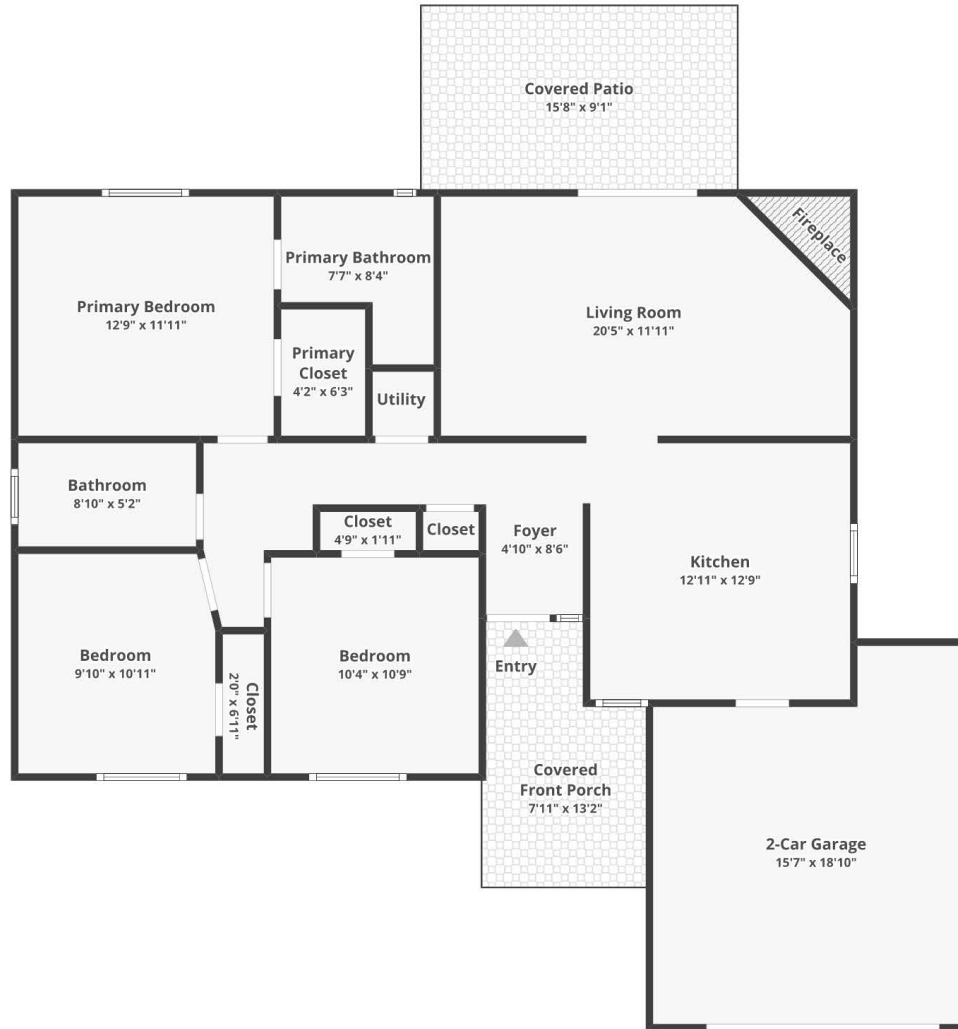

732 Alway Dr, Modesto, CA 95351

Total finished area: ~1,027.8 sq. ft.

Floor 1

Finished area: ~1,027.8 sq. ft.