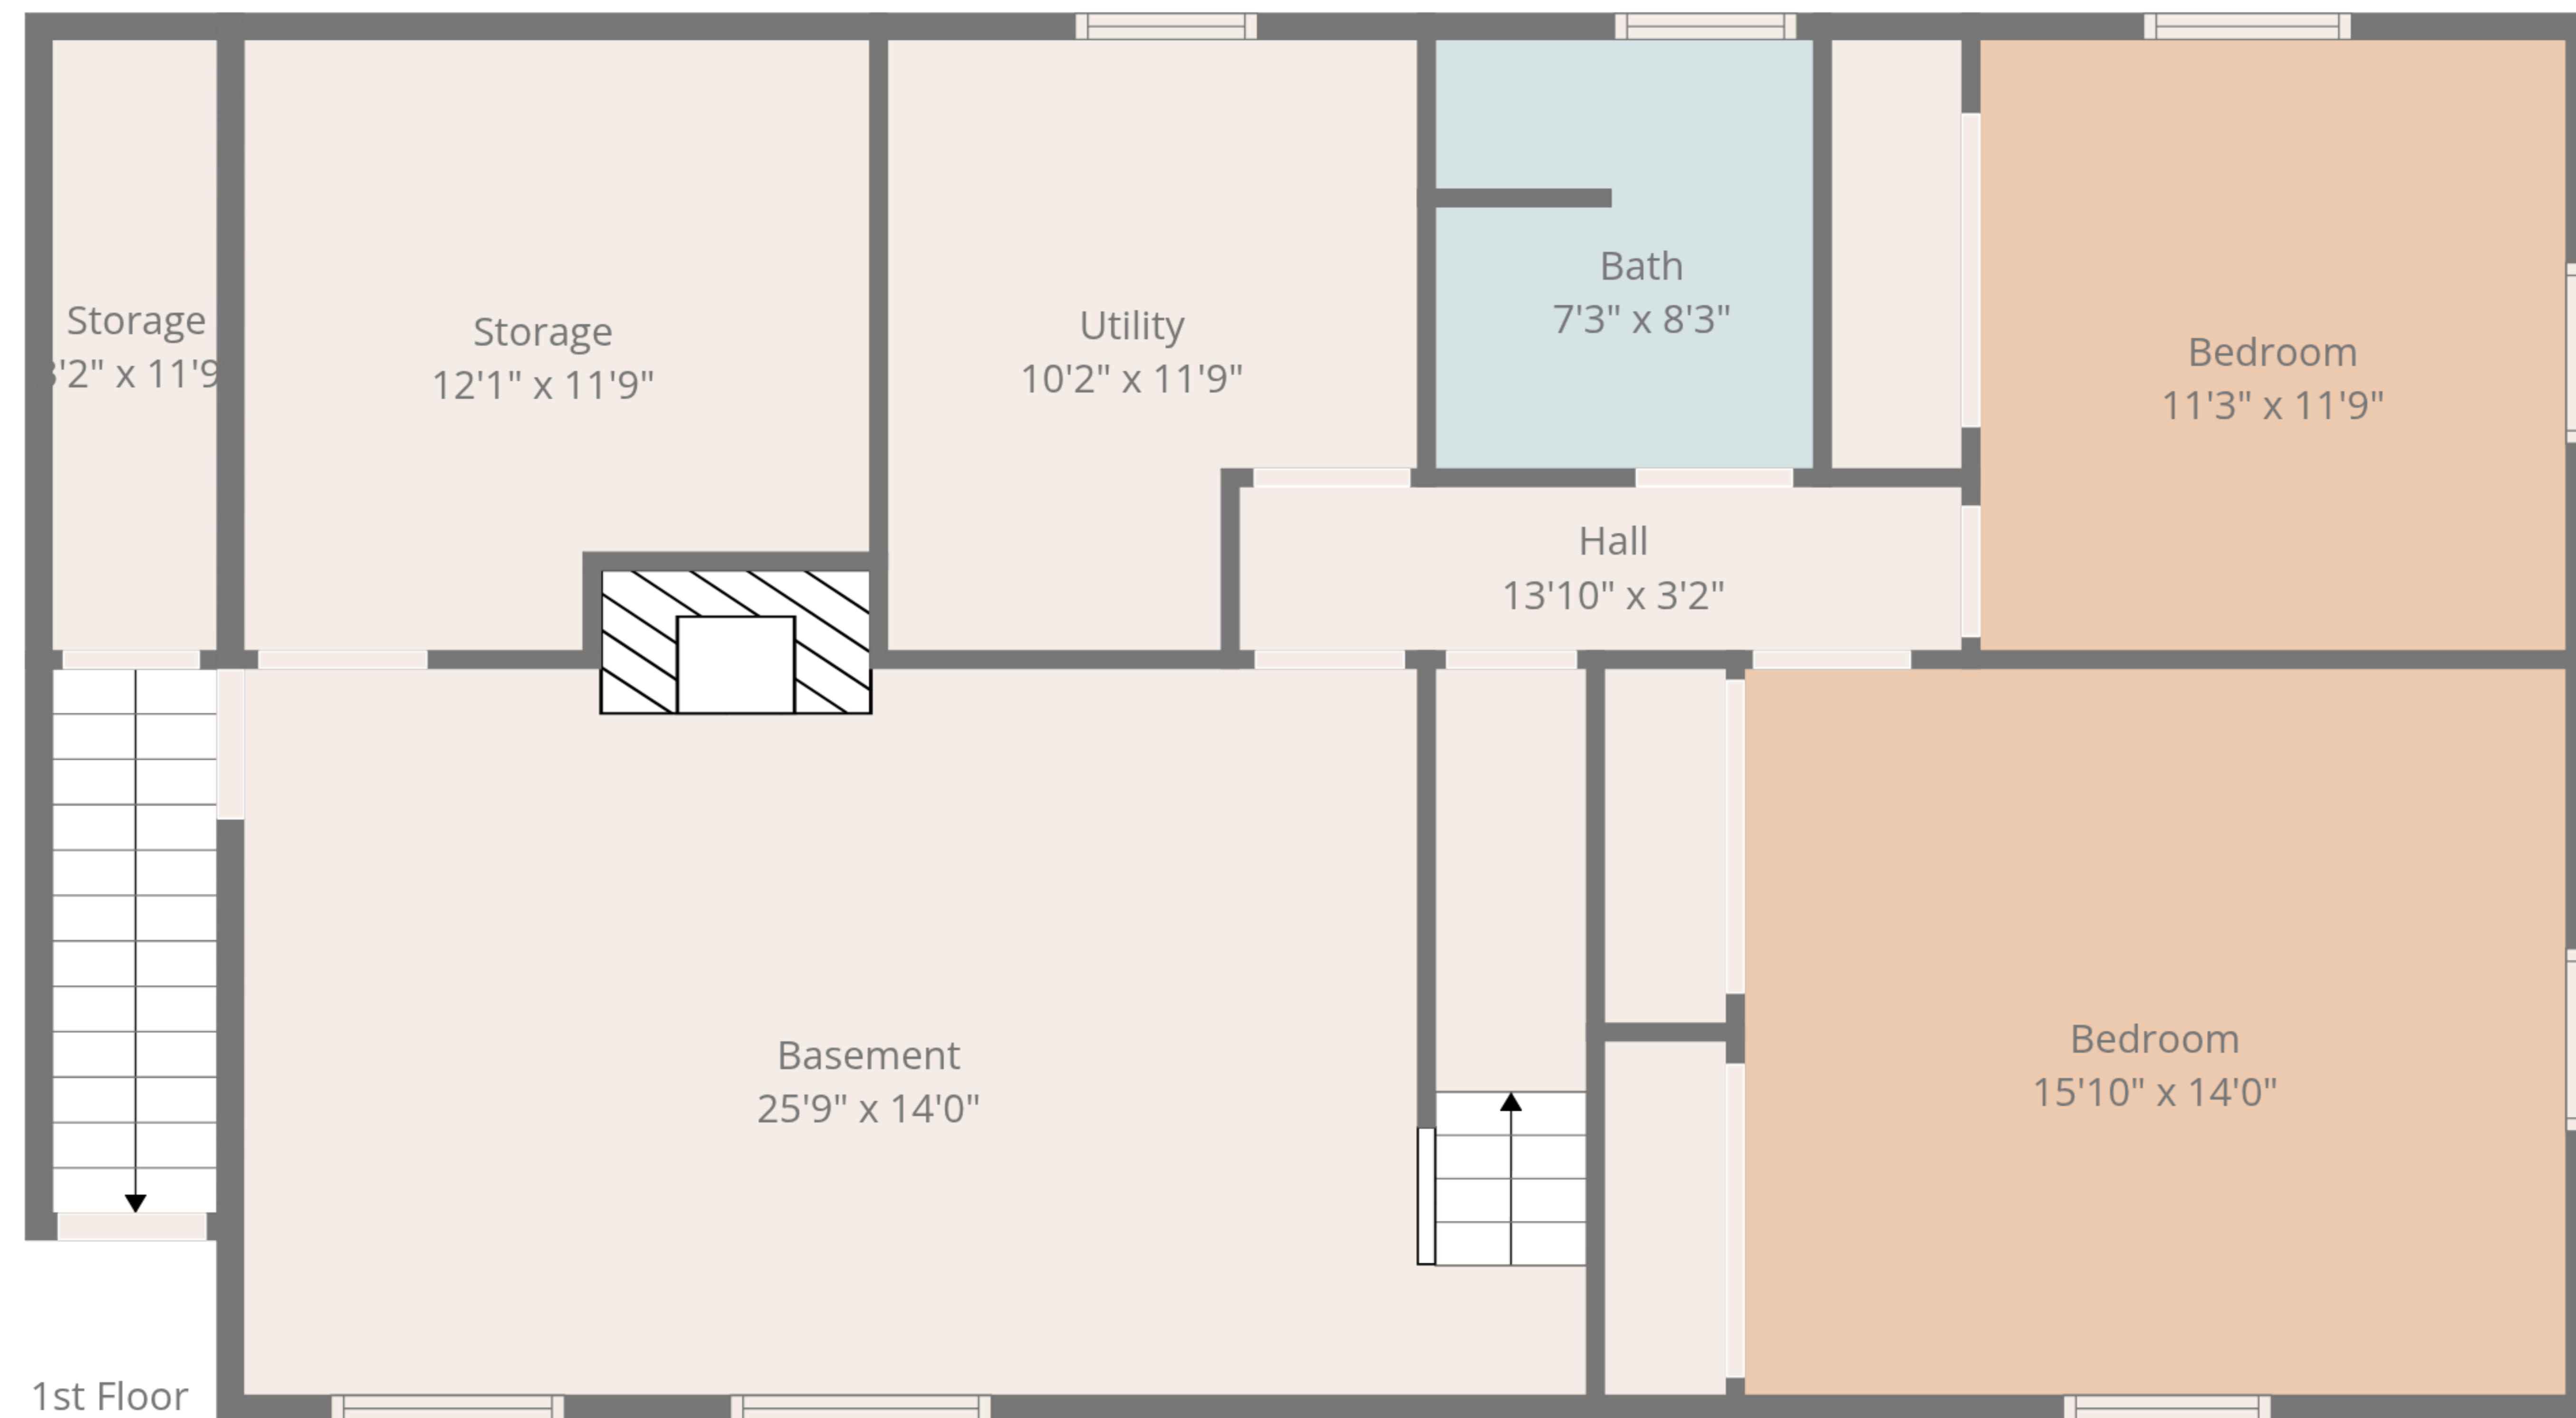

TOTAL: 2127 sq. ft

1st floor: 963 sq. ft, 2nd floor: 1164 sq. ft

EXCLUDED AREAS: STORAGE: 178 sq. ft, UTILITY: 107 sq. ft, GARAGE: 592 sq. ft,
WALLS: 183 sq. ft

TOTAL: 2127 sq. ft

1st floor: 963 sq. ft, 2nd floor: 1164 sq. ft

EXCLUDED AREAS: STORAGE: 178 sq. ft, UTILITY: 107 sq. ft, GARAGE: 592 sq. ft,
WALLS: 183 sq. ft

2nd Floor

1st Floor

TOTAL: 2127 sq. ft
 1st floor: 963 sq. ft, 2nd floor: 1164 sq. ft
 EXCLUDED AREAS: STORAGE: 178 sq. ft, UTILITY: 107 sq. ft, GARAGE: 592 sq. ft,
 WALLS: 183 sq. ft