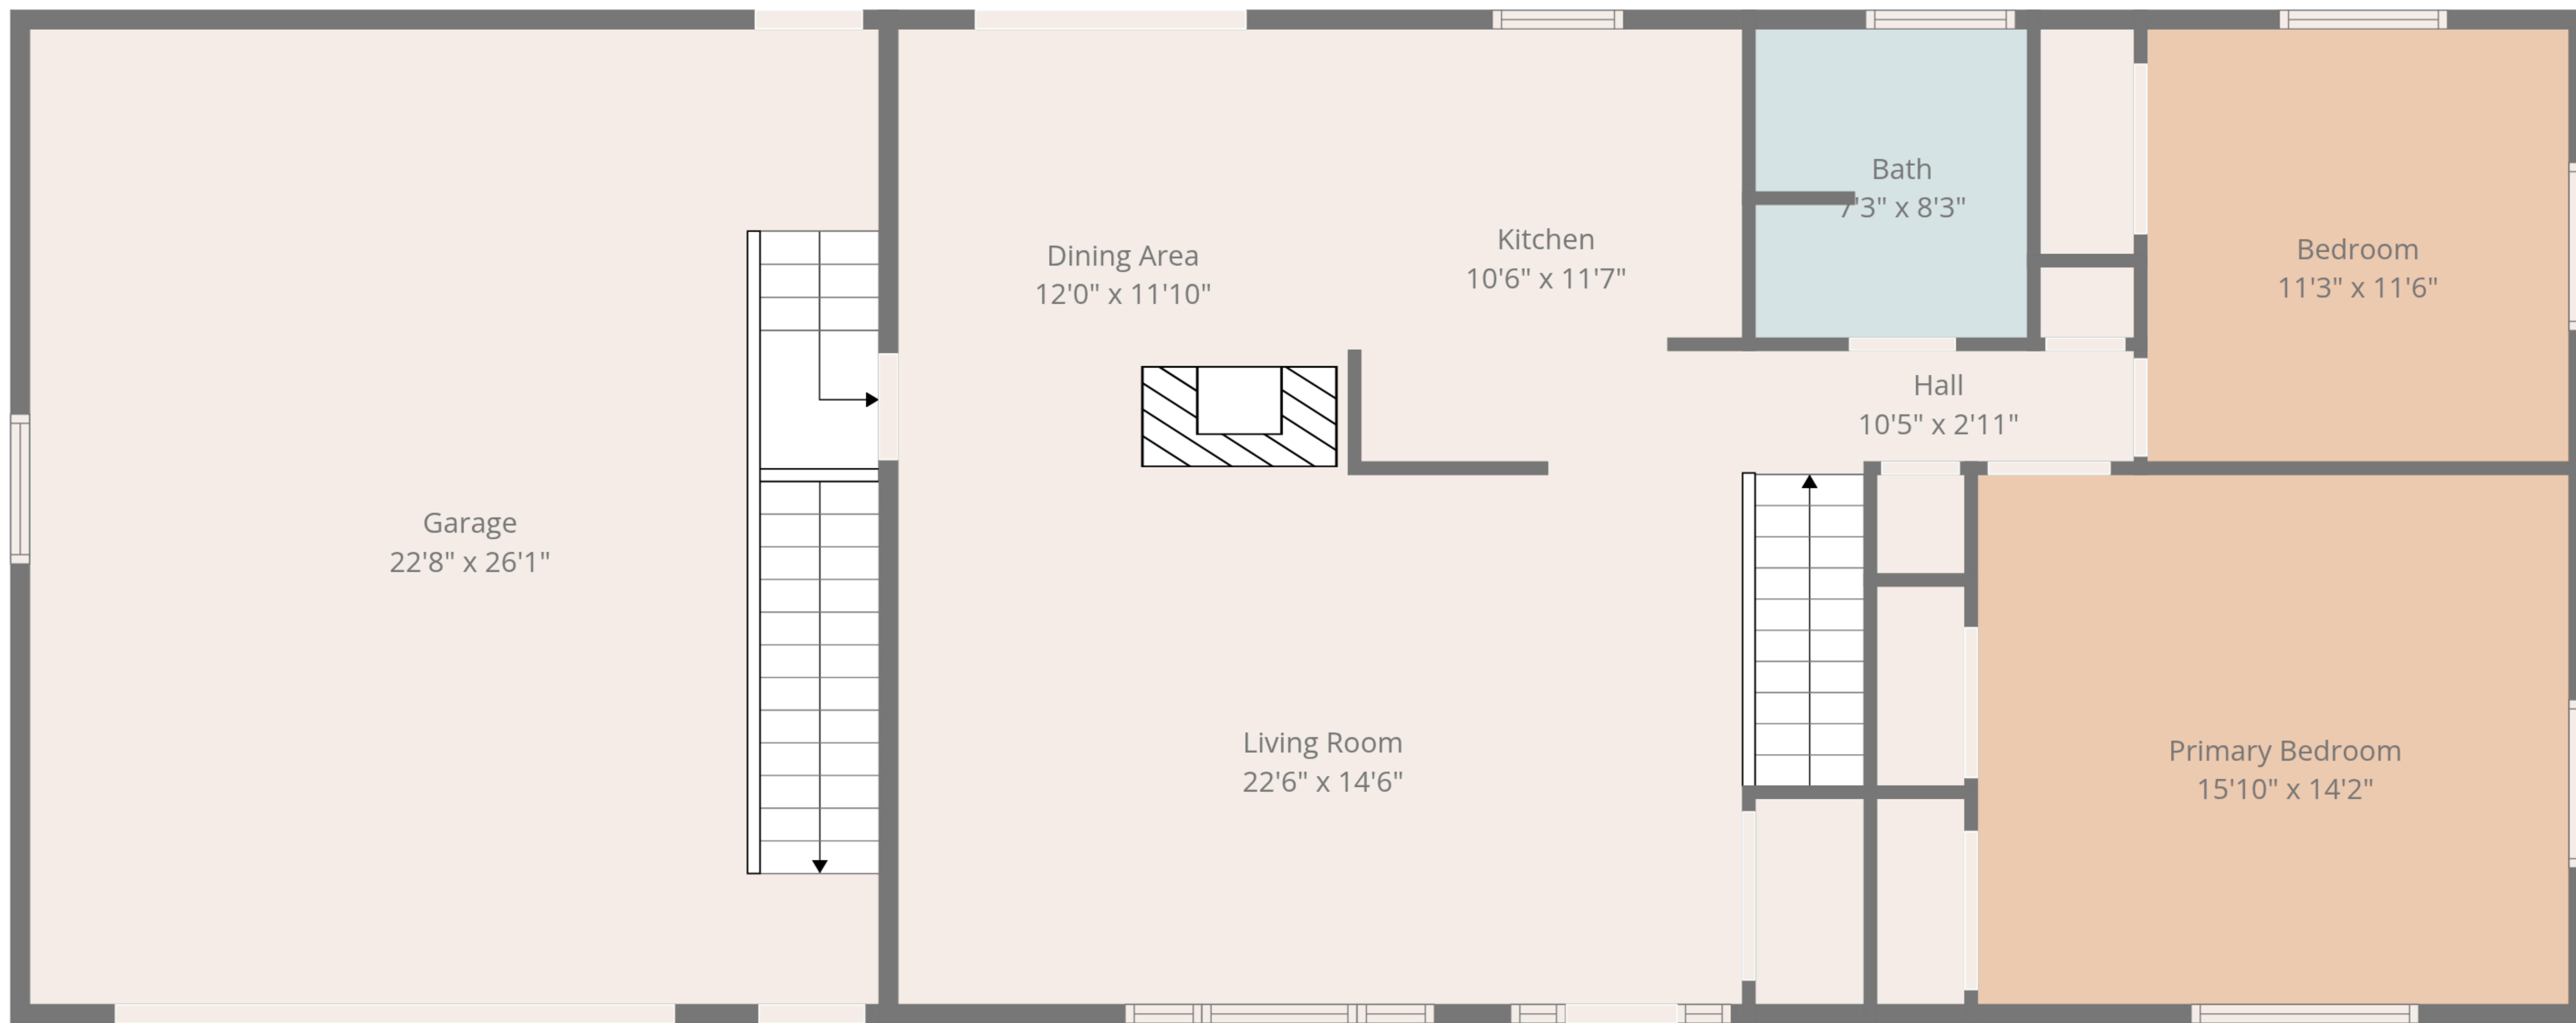

TOTAL: 2127 sq. ft

1st floor: 963 sq. ft, 2nd floor: 1164 sq. ft

EXCLUDED AREAS: STORAGE: 178 sq. ft, UTILITY: 107 sq. ft, GARAGE: 592 sq. ft,
WALLS: 183 sq. ft

TOTAL: 2127 sq. ft

1st floor: 963 sq. ft, 2nd floor: 1164 sq. ft

EXCLUDED AREAS: STORAGE: 178 sq. ft, UTILITY: 107 sq. ft, GARAGE: 592 sq. ft,
WALLS: 183 sq. ft

2nd Floor

1st Floor

TOTAL: 2127 sq. ft
 1st floor: 963 sq. ft, 2nd floor: 1164 sq. ft
 EXCLUDED AREAS: STORAGE: 178 sq. ft, UTILITY: 107 sq. ft, GARAGE: 592 sq. ft,
 WALLS: 183 sq. ft