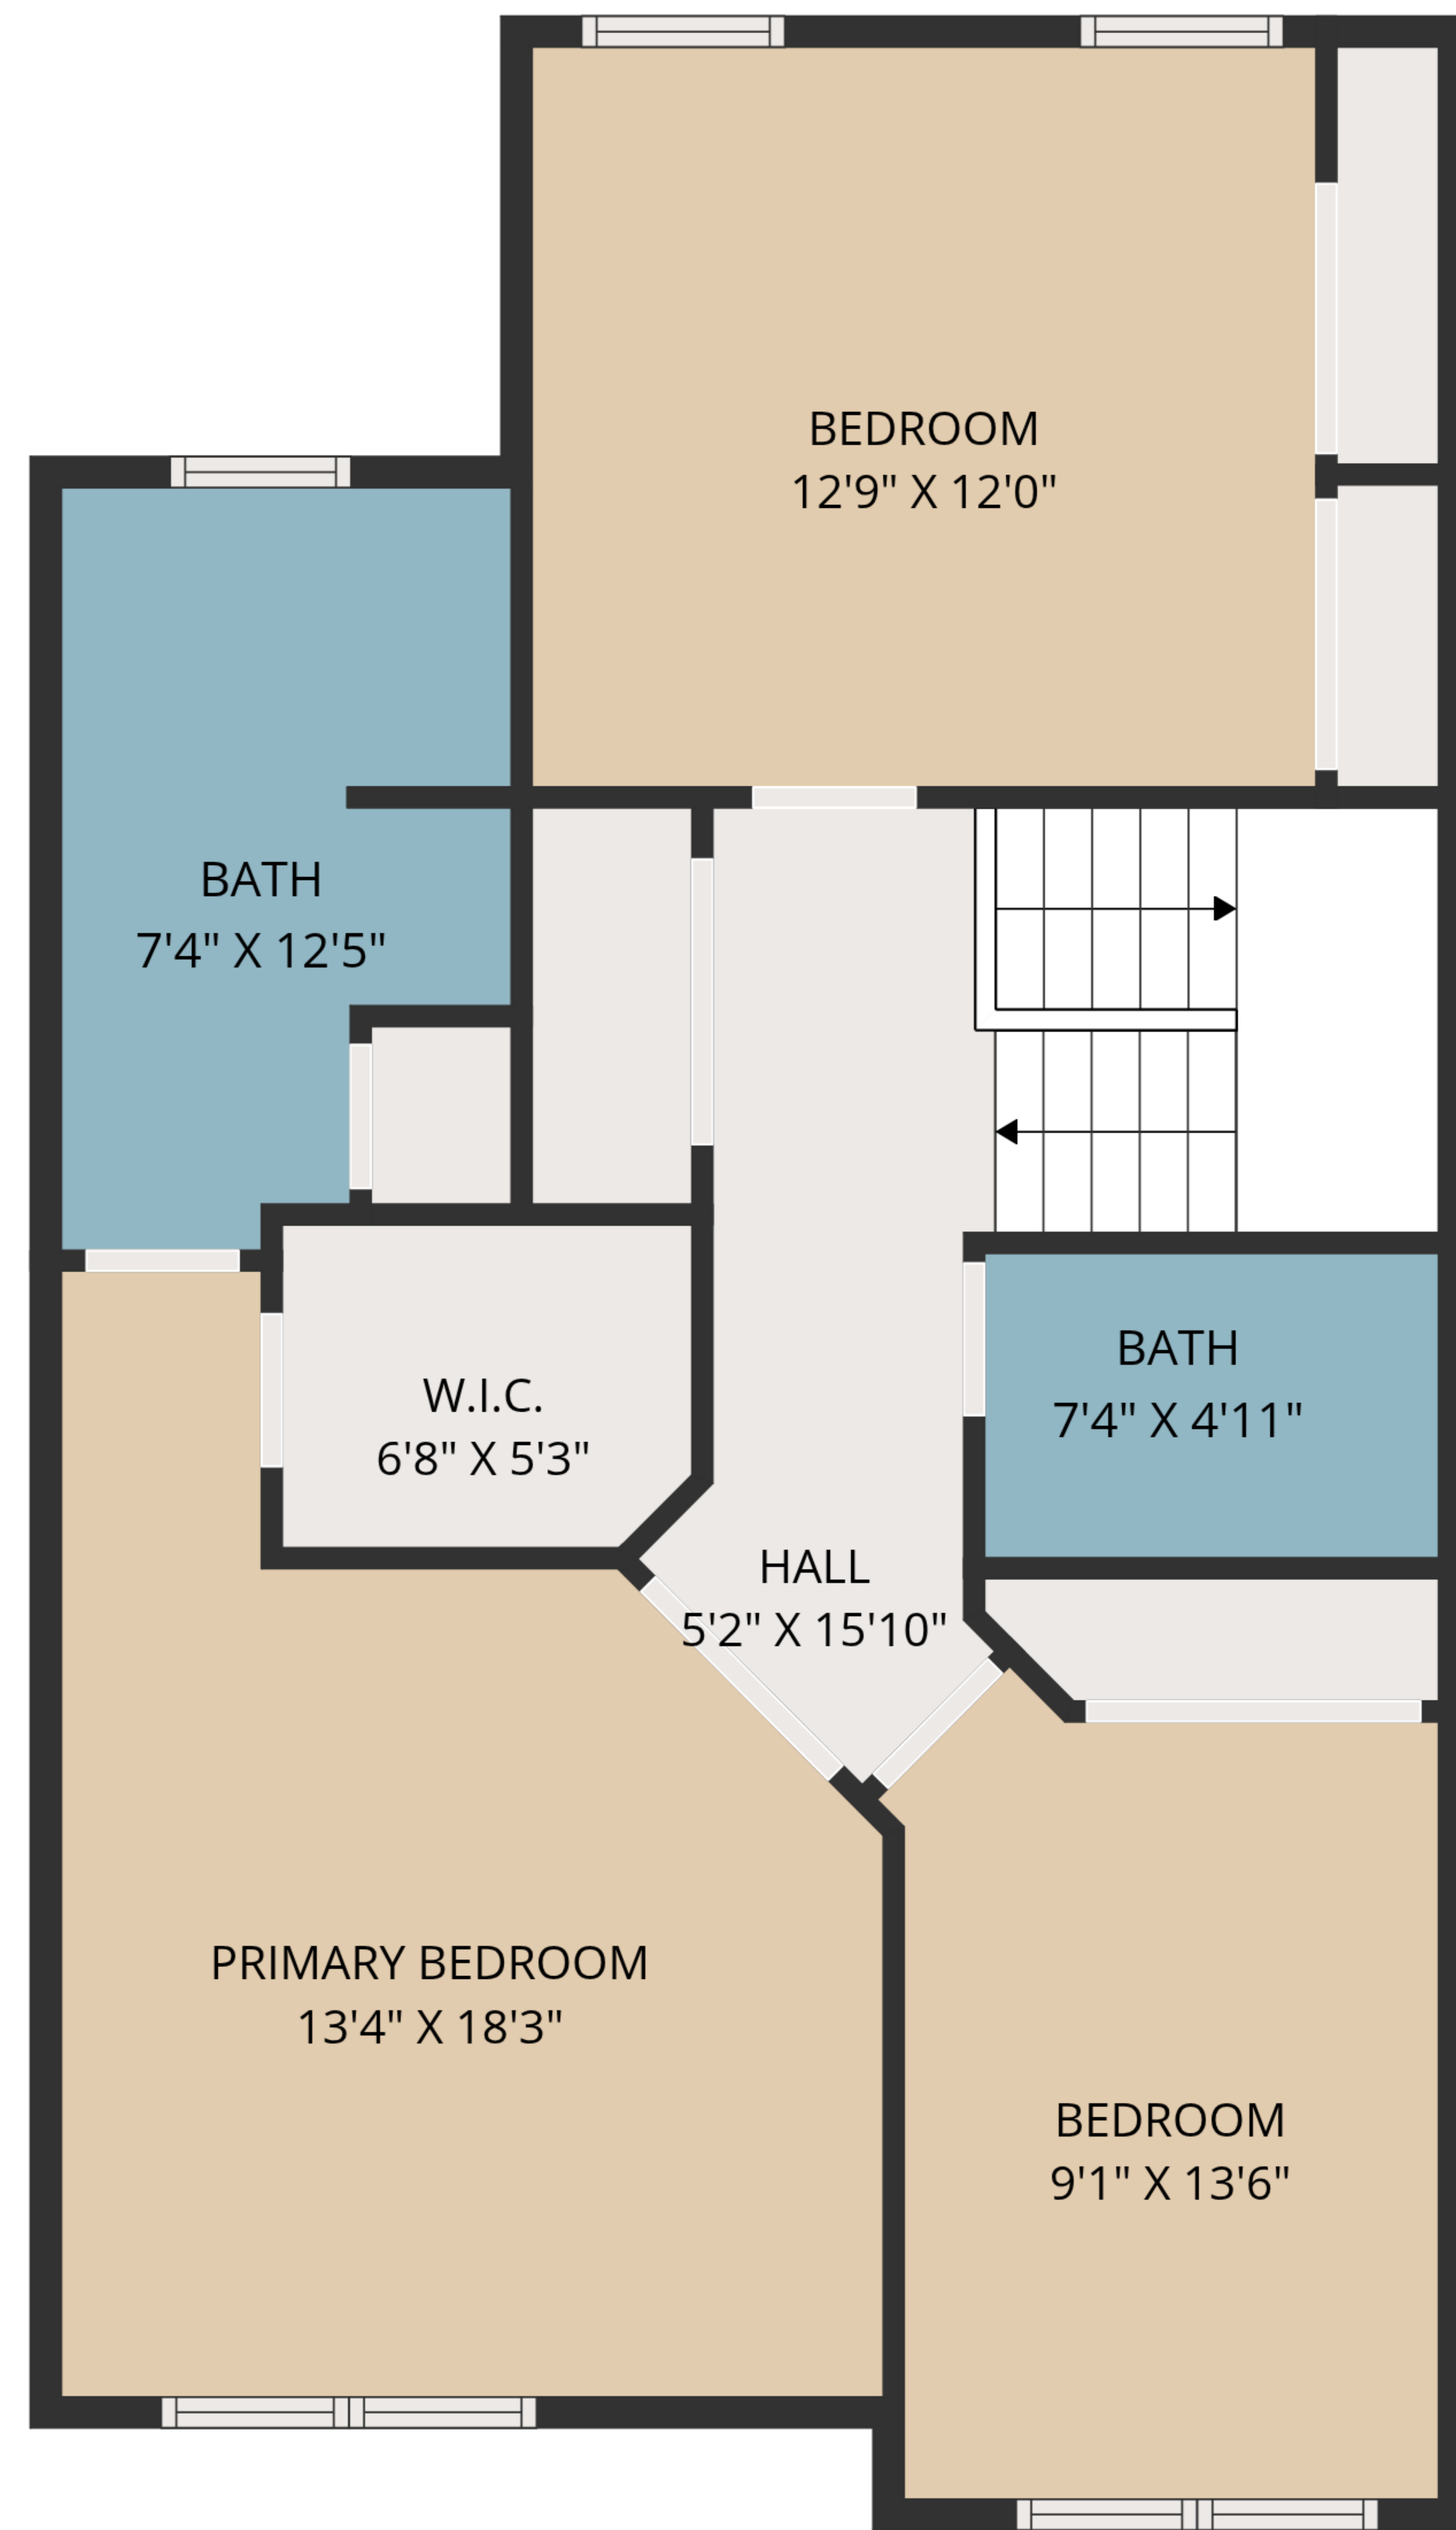

TOTAL: 1471 sq. ft

1st floor: 659 sq. ft, 2nd floor: 812 sq. ft

EXCLUDED AREAS: BAY WINDOW: 6 sq. ft, WALLS: 124 sq. ft

MEASUREMENTS ARE DEEMED HIGHLY RELIABLE BUT NOT GUARANTEED.

TOTAL: 1471 sq. ft

1st floor: 659 sq. ft, 2nd floor: 812 sq. ft

EXCLUDED AREAS: BAY WINDOW: 6 sq. ft, WALLS: 124 sq. ft

MEASUREMENTS ARE DEEMED HIGHLY RELIABLE BUT NOT GUARANTEED.

1ST FLOOR

2ND FLOOR

TOTAL: 1471 sq. ft
 1st floor: 659 sq. ft, 2nd floor: 812 sq. ft
 EXCLUDED AREAS: BAY WINDOW: 6 sq. ft, WALLS: 124 sq. ft