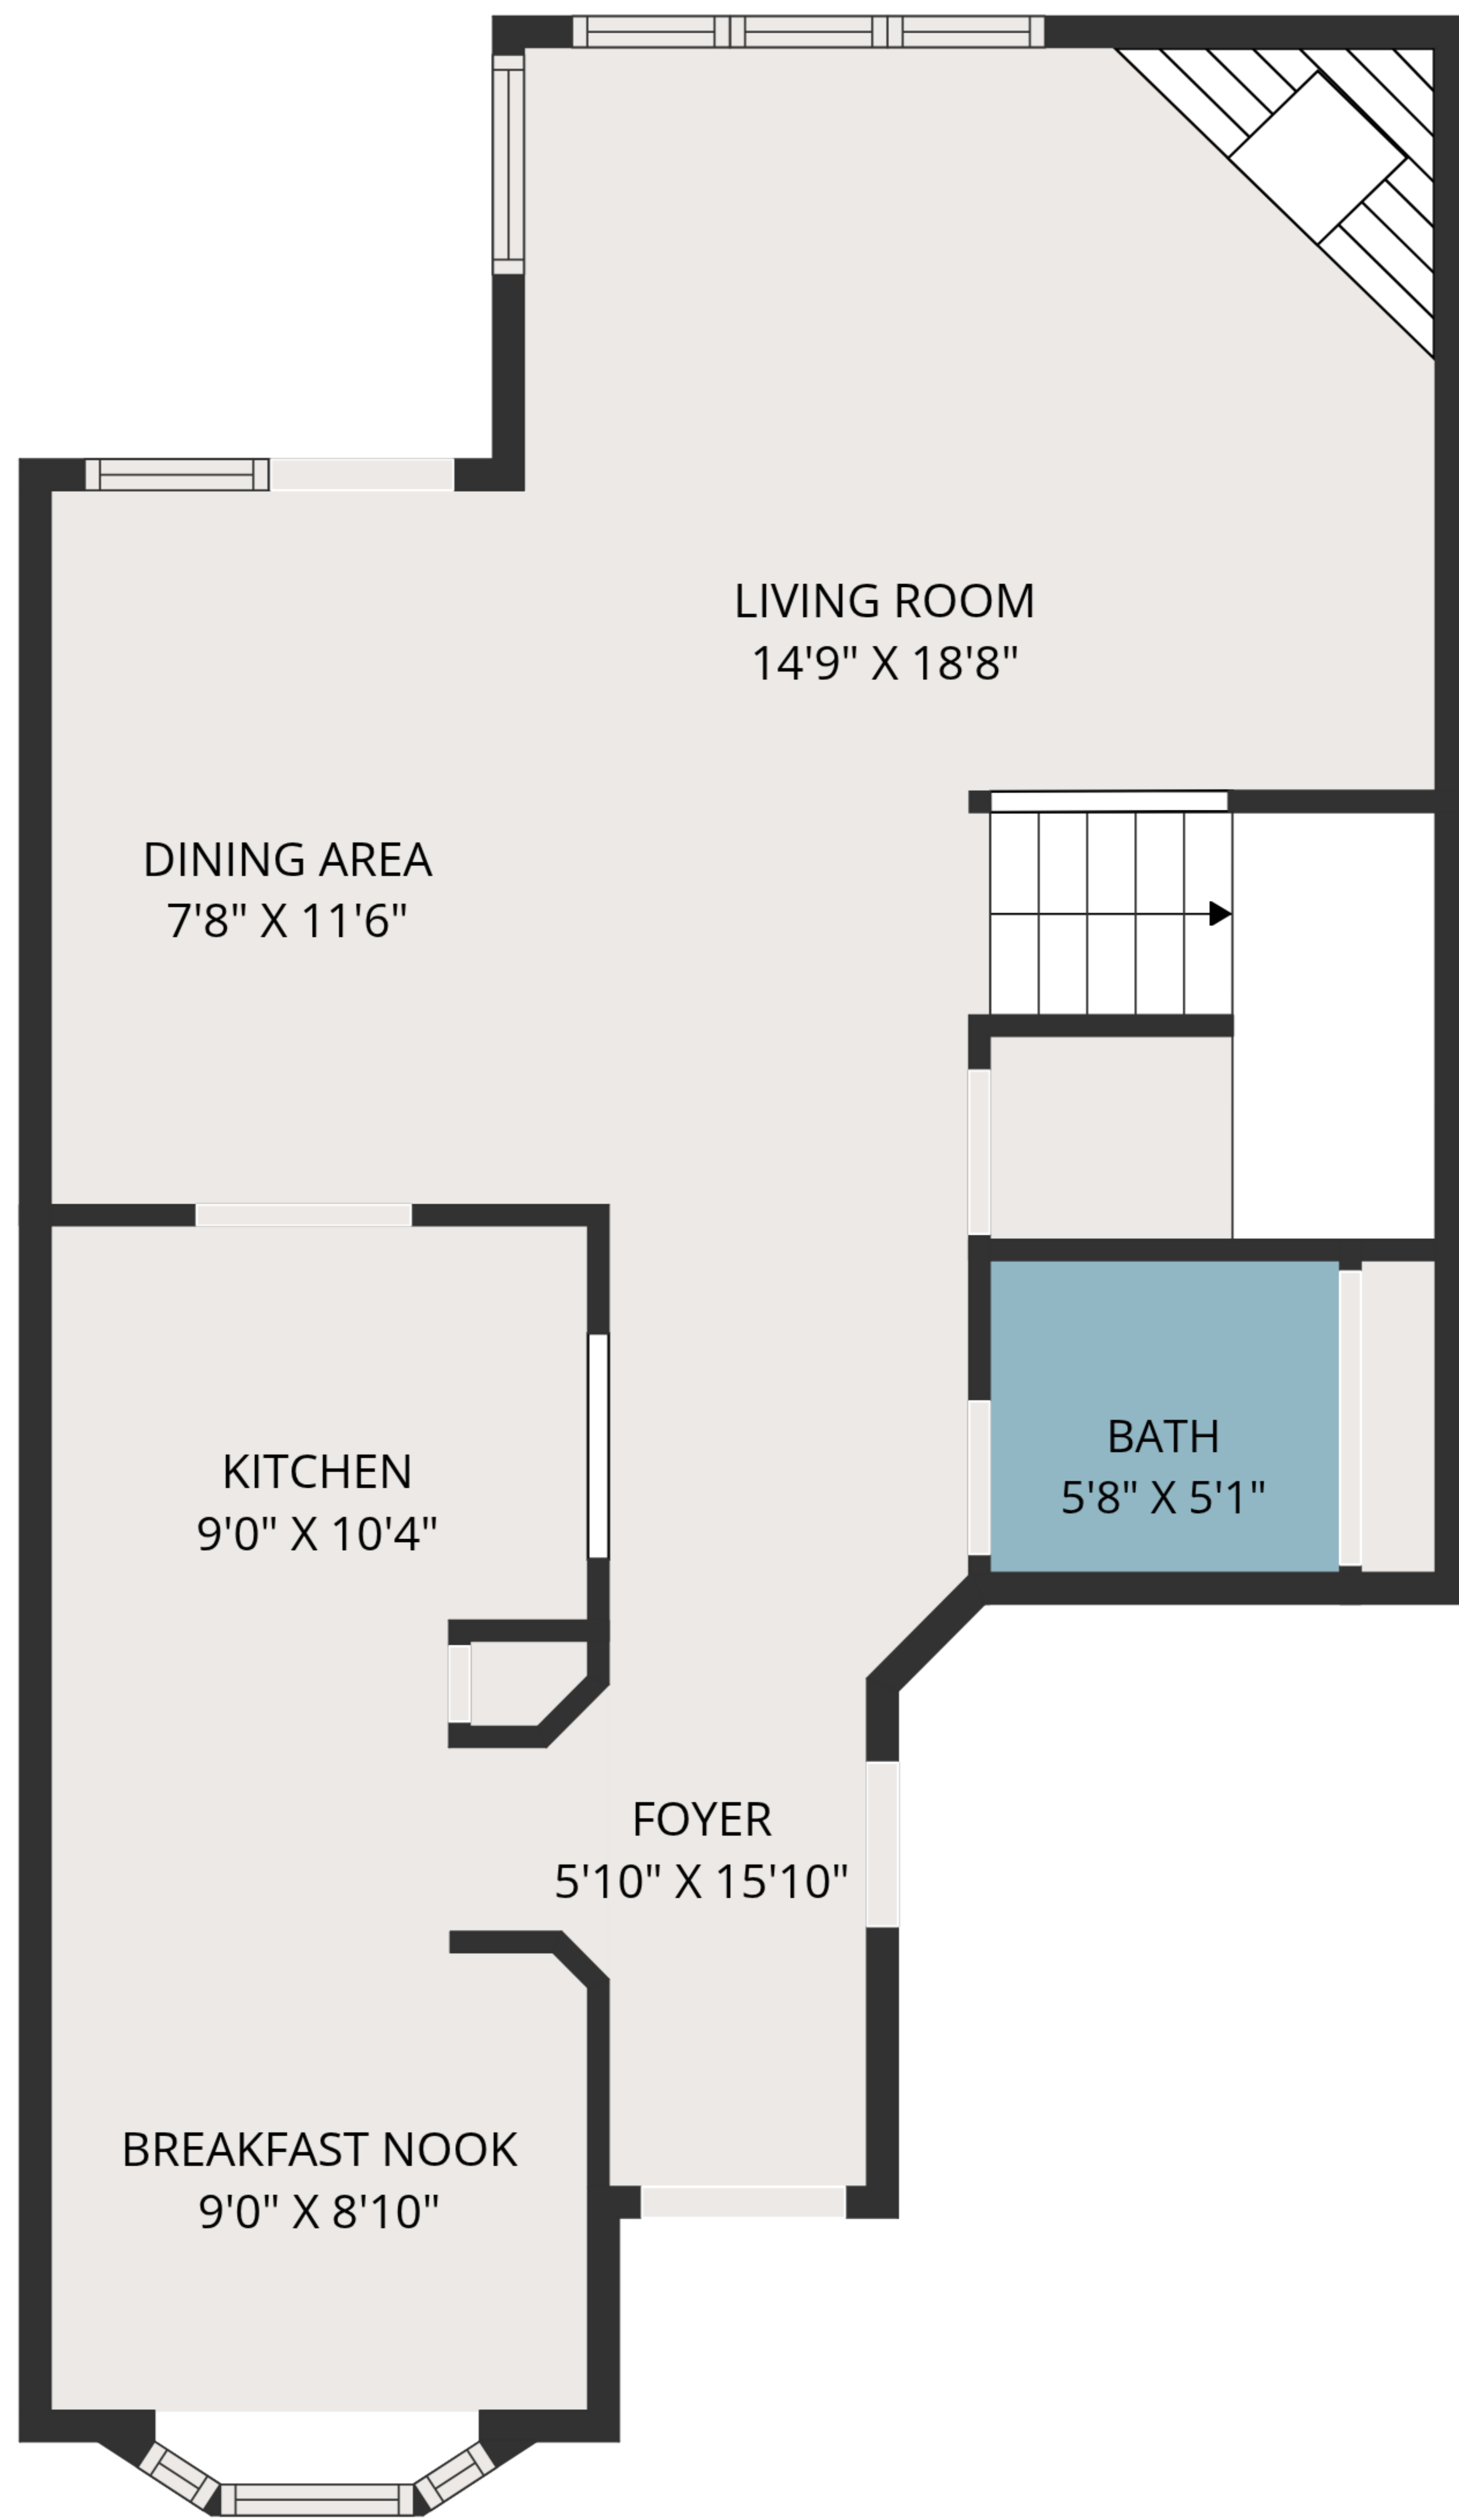

TOTAL: 1471 sq. ft

1st floor: 659 sq. ft, 2nd floor: 812 sq. ft

EXCLUDED AREAS: BAY WINDOW: 6 sq. ft, WALLS: 124 sq. ft

MEASUREMENTS ARE DEEMED HIGHLY RELIABLE BUT NOT GUARANTEED.

TOTAL: 1471 sq. ft

1st floor: 659 sq. ft, 2nd floor: 812 sq. ft

EXCLUDED AREAS: BAY WINDOW: 6 sq. ft, WALLS: 124 sq. ft

MEASUREMENTS ARE DEEMED HIGHLY RELIABLE BUT NOT GUARANTEED.

1ST FLOOR

2ND FLOOR

TOTAL: 1471 sq. ft
 1st floor: 659 sq. ft, 2nd floor: 812 sq. ft
 EXCLUDED AREAS: BAY WINDOW: 6 sq. ft, WALLS: 124 sq. ft