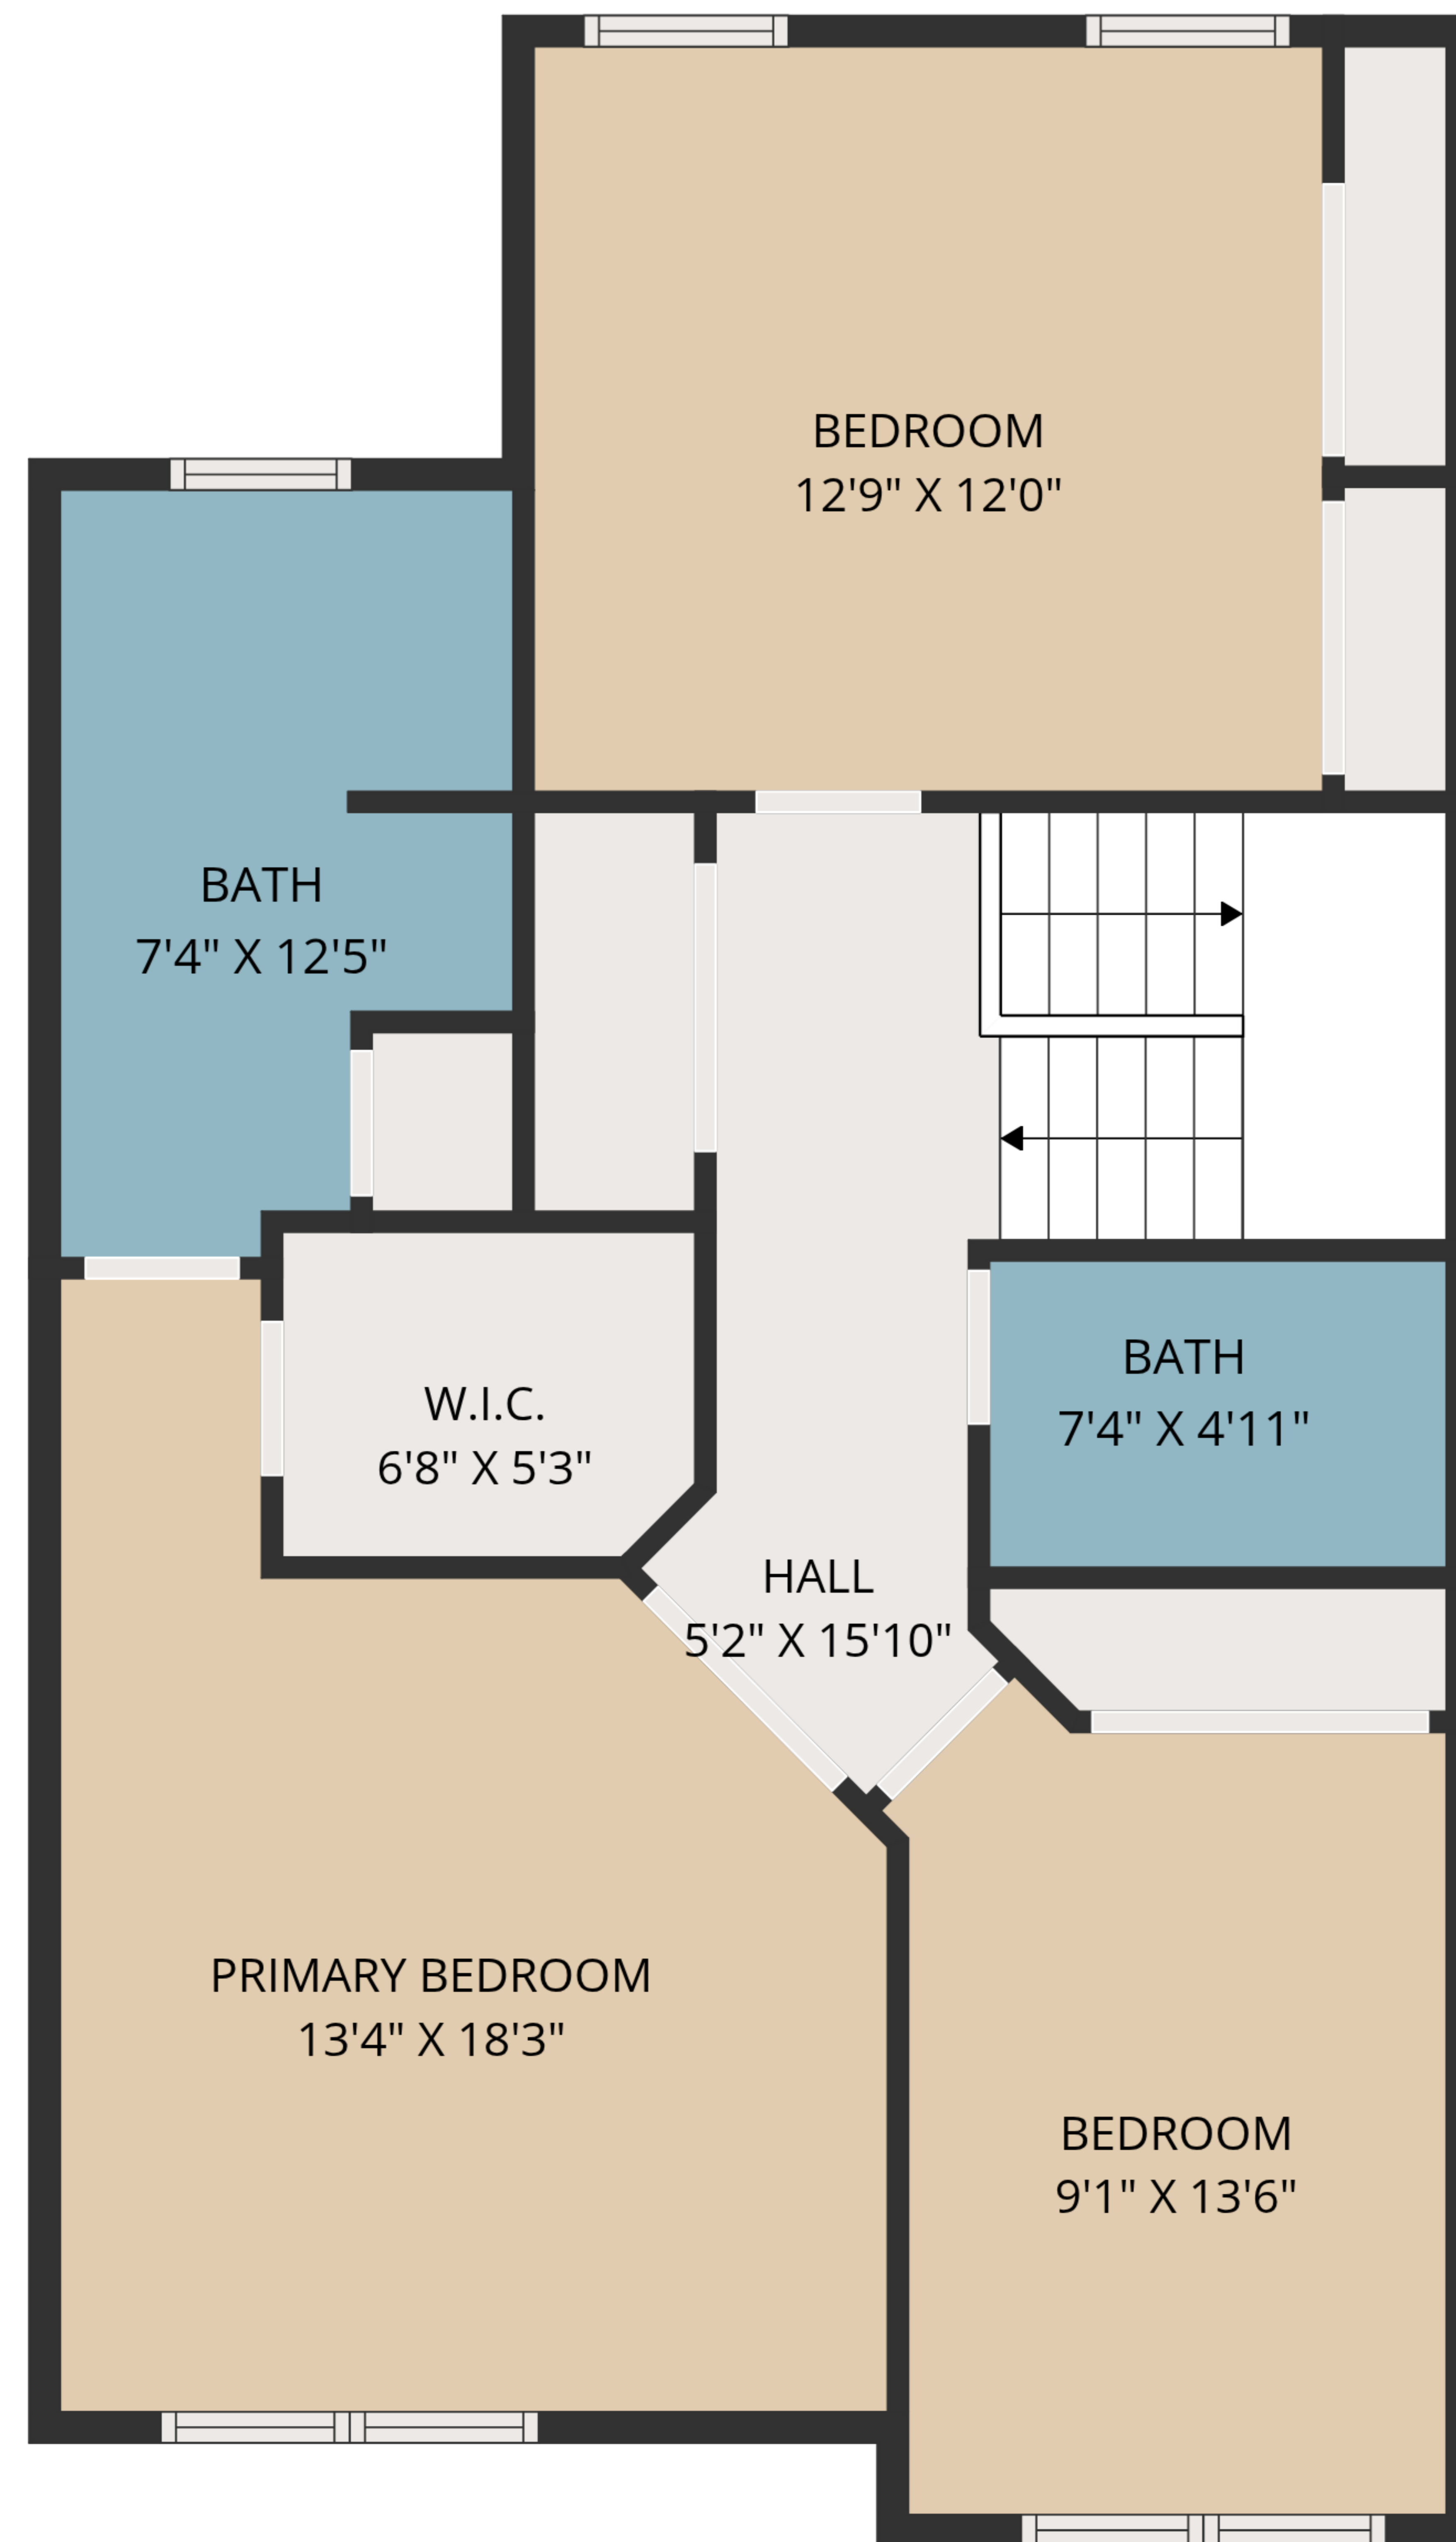

TOTAL: 1471 sq. ft

1st floor: 659 sq. ft, 2nd floor: 812 sq. ft

EXCLUDED AREAS: BAY WINDOW: 6 sq. ft, WALLS: 124 sq. ft

MEASUREMENTS ARE DEEMED HIGHLY RELIABLE BUT NOT GUARANTEED.

TOTAL: 1471 sq. ft

1st floor: 659 sq. ft, 2nd floor: 812 sq. ft

EXCLUDED AREAS: BAY WINDOW: 6 sq. ft, WALLS: 124 sq. ft

MEASUREMENTS ARE DEEMED HIGHLY RELIABLE BUT NOT GUARANTEED.

1ST FLOOR

2ND FLOOR

TOTAL: 1471 sq. ft
 1st floor: 659 sq. ft, 2nd floor: 812 sq. ft
 EXCLUDED AREAS: BAY WINDOW: 6 sq. ft, WALLS: 124 sq. ft