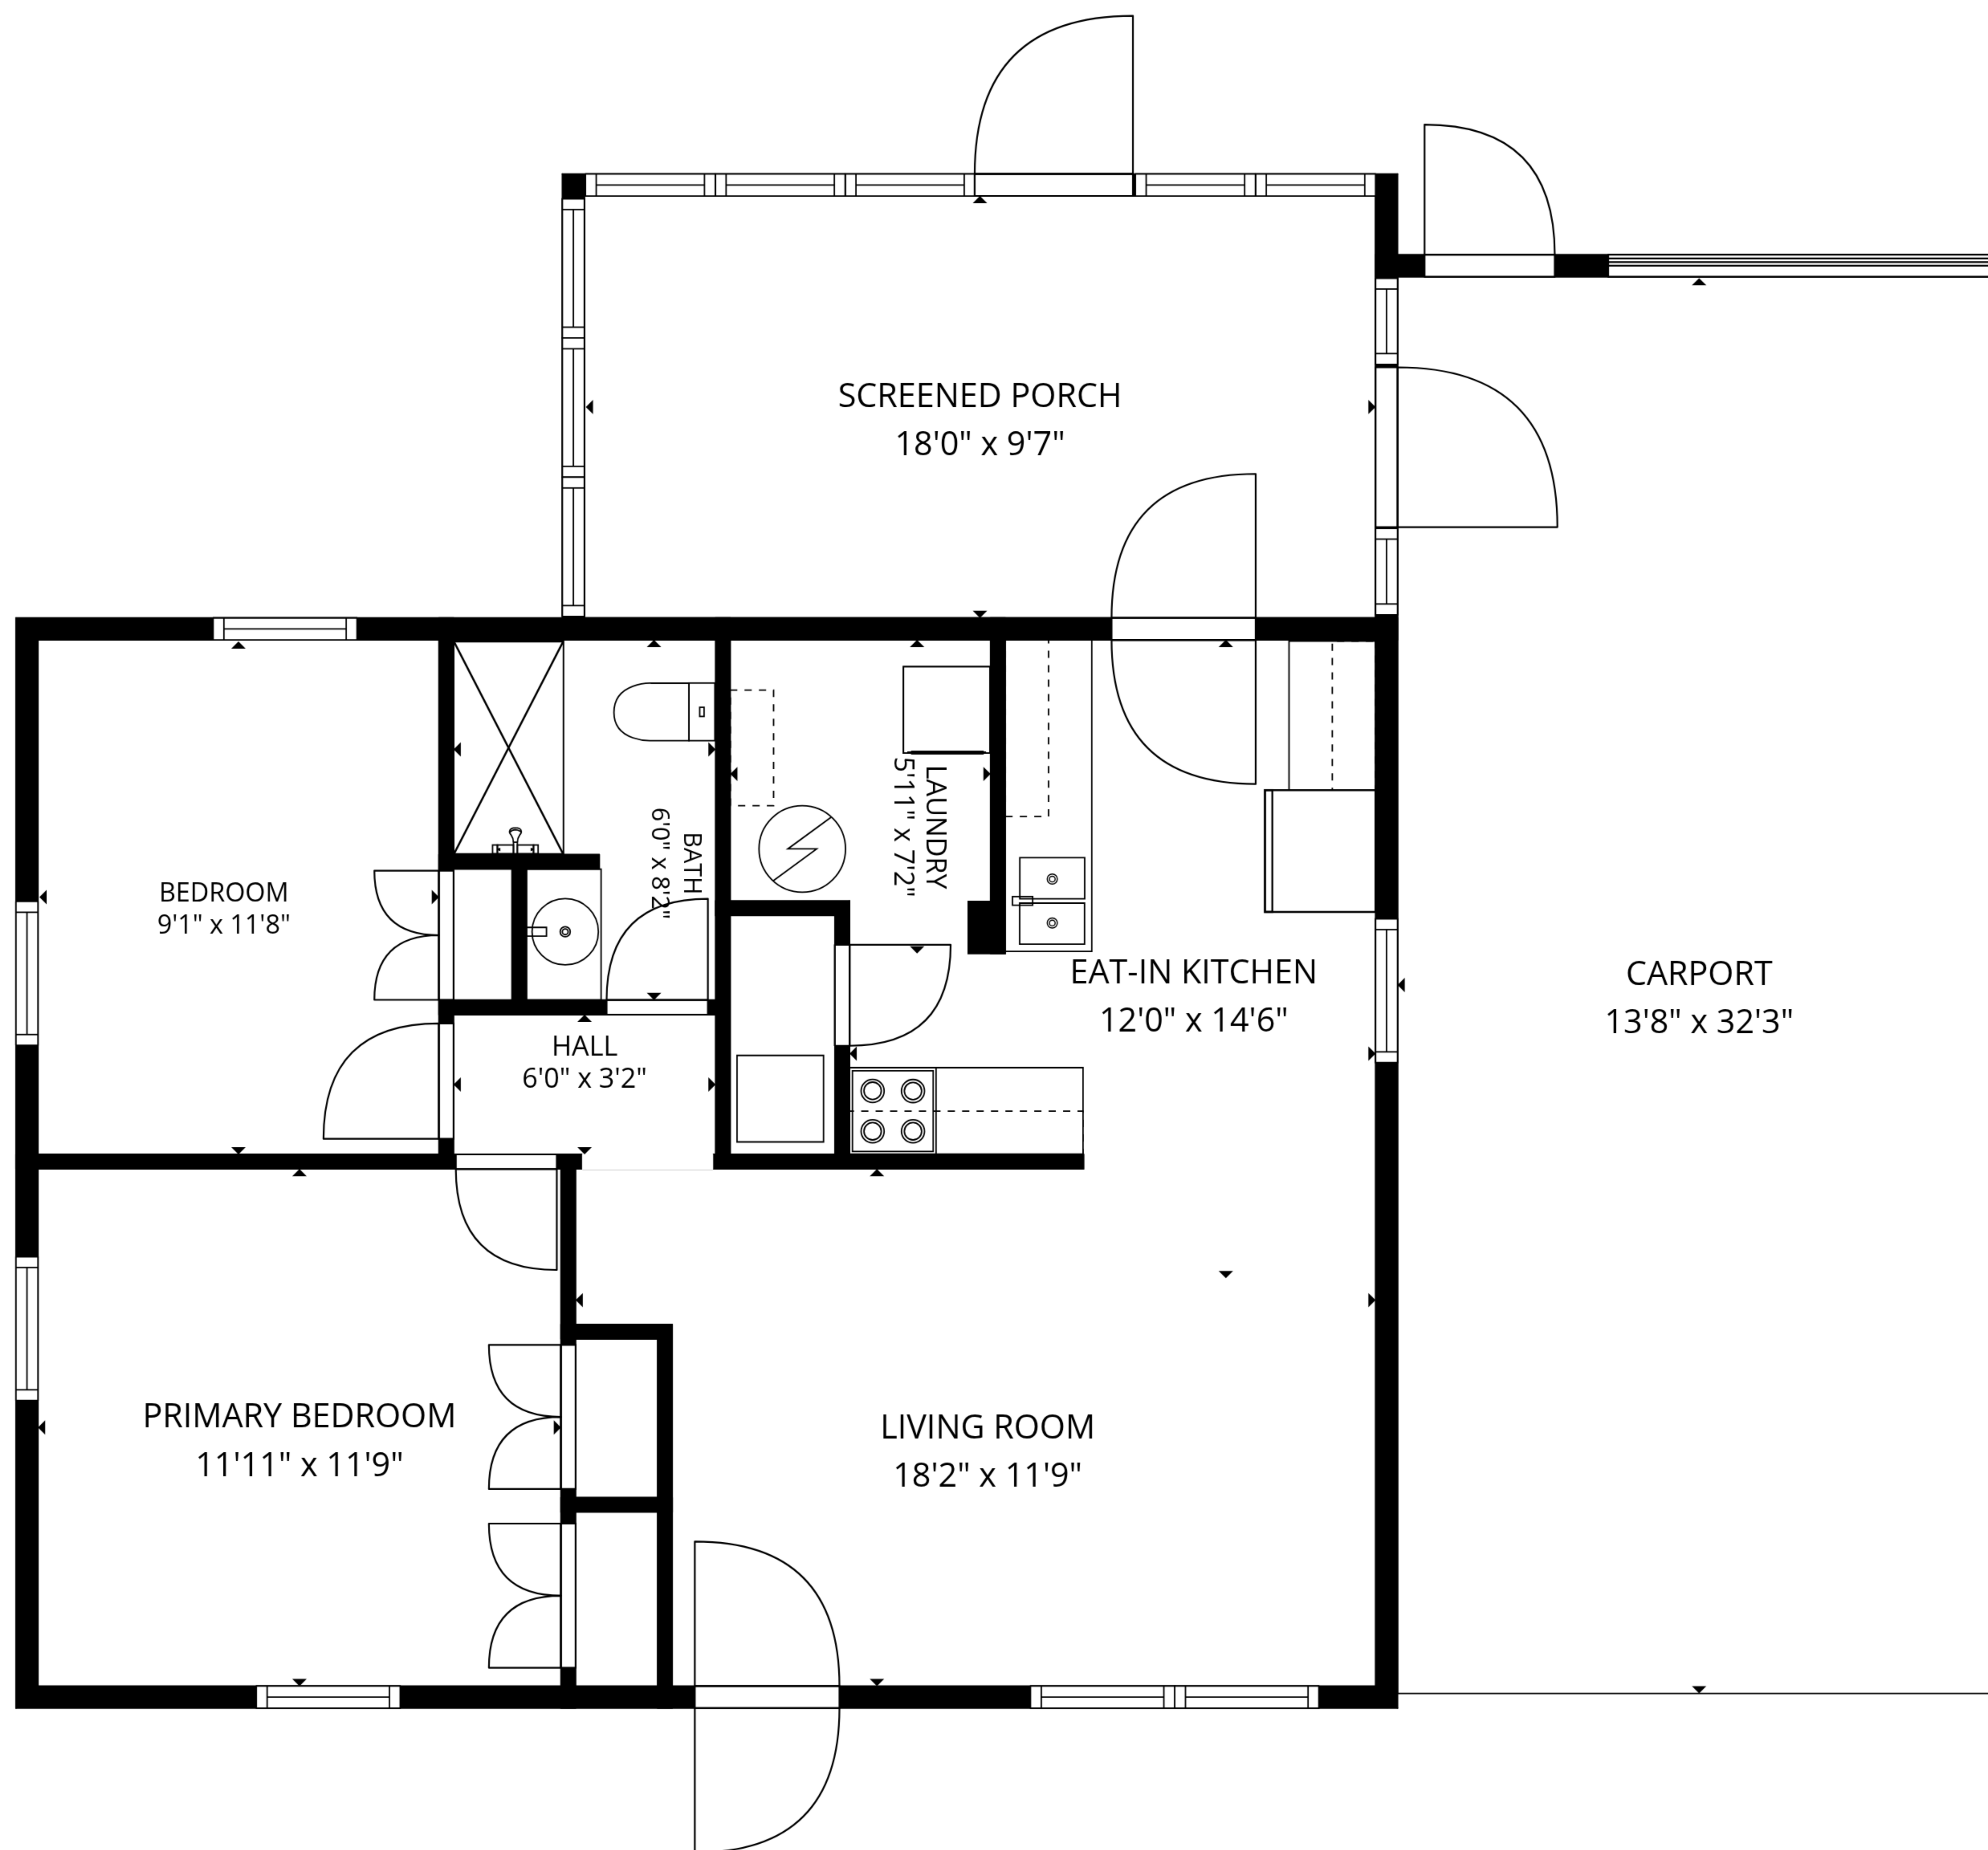

**TOTAL: 725 sq. ft**

1st floor: 725 sq. ft

EXCLUDED AREAS: SCREENED PORCH: 173 sq. ft, CARPORT: 443 sq. ft, WALLS: 81 sq. ft

**TOTAL: 725 sq. ft**

1st floor: 725 sq. ft

EXCLUDED AREAS: SCREENED PORCH: 173 sq. ft, CARPORT: 443 sq. ft, WALLS: 81 sq. ft