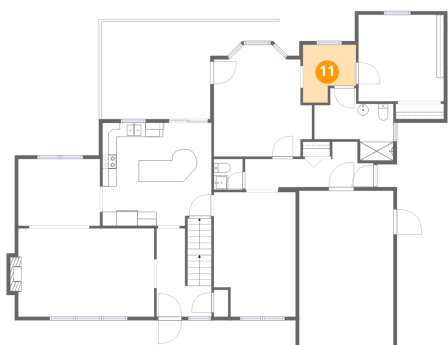

Dimensions: 13'3" x 22'0"
Area: 291 sq. ft
Counted as living area: No

Heated: No
Finished: No
Enclosed: Yes
Contiguous: Yes
Permitted: Yes
Wet space: No
Addition: No
Conversion: No

9 Country Corner Lane, Perinton, Fairport, Monroe County, New York, United States, 14450

9 Floor 2 - Dining Room

Dimensions: 11'5" x 9'4"
Area: 107 sq. ft
Counted as living area: Yes

Heated: Yes
Finished: Yes
Enclosed: Yes
Contiguous: Yes
Permitted: Yes
Wet space: No
Addition: No
Conversion: No

11 Floor 2 - Hall

Dimensions: 7'6" x 8'2"
Area: 61 sq. ft
Counted as living area: Yes

Heated: Yes
Finished: Yes
Enclosed: Yes
Contiguous: Yes
Permitted: Yes
Wet space: No
Addition: No
Conversion: No

9 Country Corner Lane, Perinton, Fairport, Monroe County, New York, United States, 14450