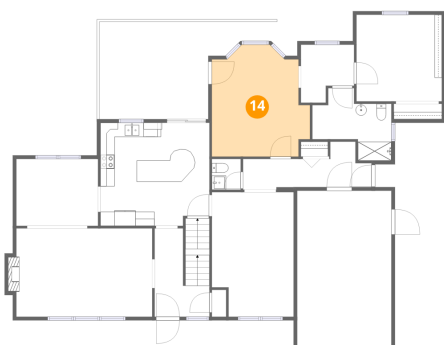

11 Floor 2 - Hall

Dimensions: 7'6" x 8'2"
Area: 61 sq. ft
Counted as living area: Yes

Heated: Yes
Finished: Yes
Enclosed: Yes
Contiguous: Yes
Permitted: Yes
Wet space: No
Addition: No
Conversion: No

9 Country Corner Lane, Perinton, Fairport, Monroe County, New York, United States, 14450

12 Floor 2 - Deck

Dimensions: 27'9" x 13'8"
Area: 379 sq. ft
Counted as living area: No

Heated: No
Finished: No
Enclosed: No
Contiguous: Yes
Permitted: Yes
Wet space: No
Addition: No
Conversion: No

13 Floor 2 - Bath

Dimensions: 13'9" x 15'9"
Area: 216 sq. ft
Counted as living area: Yes

Heated: Yes
Finished: Yes
Enclosed: Yes
Contiguous: Yes
Permitted: Yes
Wet space: No
Addition: No
Conversion: No

9 Country Corner Lane, Perinton, Fairport, Monroe County, New York, United States, 14450