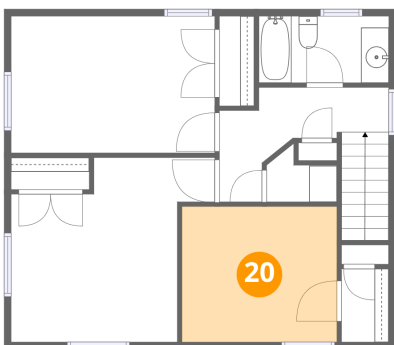

Dimensions: 7'8" x 12'5"
Area: 95 sq. ft
Counted as living area: Yes

Heated: Yes
Finished: Yes
Enclosed: Yes
Contiguous: Yes
Permitted: Yes
Wet space: No
Addition: No
Conversion: No

9 Country Corner Lane, Perinton, Fairport, Monroe County, New York, United States, 14450

18 Floor 3 - Hall

Dimensions: 12'2" x 8'2"
Area: 99 sq. ft
Counted as living area: Yes

Heated: Yes
Finished: Yes
Enclosed: Yes
Contiguous: Yes
Permitted: Yes
Wet space: No
Addition: No
Conversion: No

19 Floor 3 - Bedroom

Dimensions: 11'1" x 9'9"
Area: 108 sq. ft
Counted as living area: Yes

Heated: Yes
Finished: Yes
Enclosed: Yes
Contiguous: Yes
Permitted: Yes
Wet space: No
Addition: No
Conversion: No

9 Country Corner Lane, Perinton, Fairport, Monroe County, New York, United States, 14450