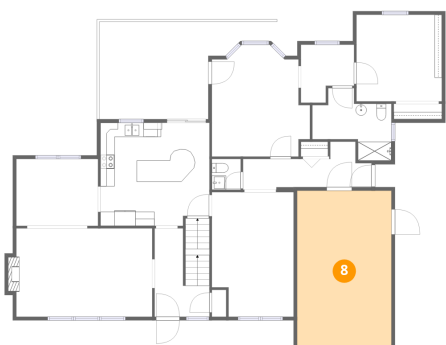

6 Floor 2 - Family Room

Dimensions: 11'6" x 17'6"
Area: 201 sq. ft
Counted as living area: Yes

Heated: Yes
Finished: Yes
Enclosed: Yes
Contiguous: Yes
Permitted: Yes
Wet space: No
Addition: No
Conversion: No

Dimensions: 13'3" x 22'0"
Area: 291 sq. ft
Counted as living area: No

Heated: No
Finished: No
Enclosed: Yes
Contiguous: Yes
Permitted: Yes
Wet space: No
Addition: No
Conversion: No

9 Country Corner Lane, Perinton, Fairport, Monroe County, New York, United States, 14450