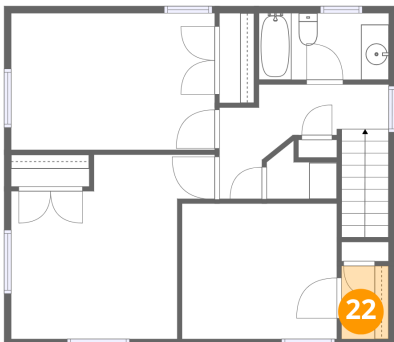

22 Floor 3 - Closet

Dimensions: 3'5" x 5'3"
Area: 18 sq. ft
Counted as living area: Yes

Heated: Yes
Finished: Yes
Enclosed: Yes
Contiguous: Yes
Permitted: Yes
Wet space: No
Addition: No
Conversion: No