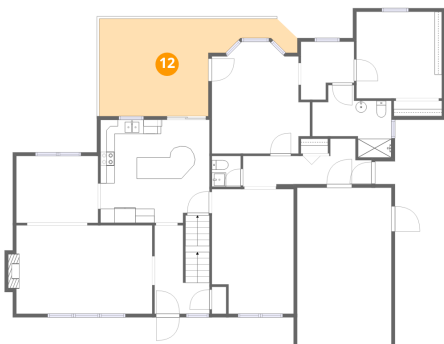

9 Country Corner Lane, Perinton, Fairport, Monroe County, New York, United States, 14450

12 Floor 2 - Deck

Dimensions: 27'9" x 13'8"
Area: 379 sq. ft
Counted as living area: No

Heated: No
Finished: No
Enclosed: No
Contiguous: Yes
Permitted: Yes
Wet space: No
Addition: No
Conversion: No