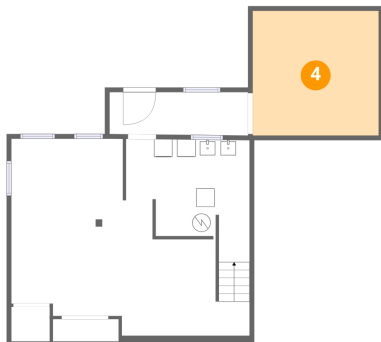

9 Country Corner Lane, Perinton, Fairport, Monroe County, New York, United States, 14450

1 Floor 1 - Recreation Room

Dimensions: 26'0" x 21'6"
Area: 559 sq. ft
Counted as living area: Yes

Heated: Yes
Finished: Yes
Enclosed: Yes
Contiguous: Yes
Permitted: Yes
Wet space: No
Addition: No
Conversion: No

2 Floor 1 - Utility

Dimensions: 13'6" x 13'4"
Area: 180 sq. ft
Counted as living area: No

Heated: Yes
Finished: No
Enclosed: Yes
Contiguous: Yes
Permitted: Yes
Wet space: No
Addition: No
Conversion: No

9 Country Corner Lane, Perinton, Fairport, Monroe County, New York, United States, 14450

3 Floor 1 - Storage

Dimensions: 15'2" x 4'8"
Area: 71 sq. ft
Counted as living area: No

Heated: No
Finished: No
Enclosed: No
Contiguous: Yes
Permitted: Yes
Wet space: No
Addition: No
Conversion: No

4 Floor 1 - Crawl Space