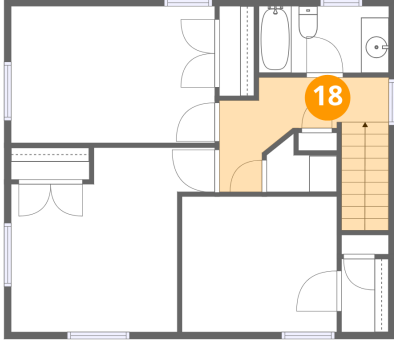

9 Country Corner Lane, Perinton, Fairport, Monroe County, New York, United States, 14450

18 Floor 3 - Hall

Dimensions: 12'2" x 8'2"
Area: 99 sq. ft
Counted as living area: Yes

Heated: Yes
Finished: Yes
Enclosed: Yes
Contiguous: Yes
Permitted: Yes
Wet space: No
Addition: No
Conversion: No