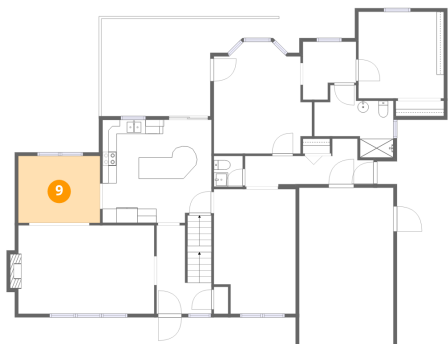

9 Country Corner Lane, Perinton, Fairport, Monroe County, New York, United States, 14450

9 Floor 2 - Dining Room

Dimensions: 11'5" x 9'4"
Area: 107 sq. ft
Counted as living area: Yes

Heated: Yes
Finished: Yes
Enclosed: Yes
Contiguous: Yes
Permitted: Yes
Wet space: No
Addition: No
Conversion: No