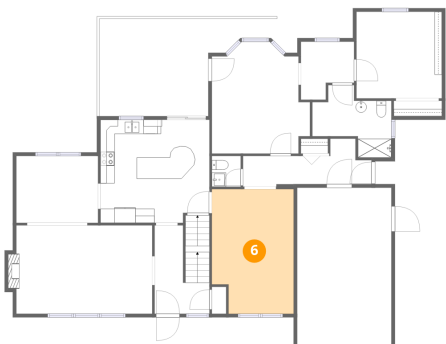

9 Country Corner Lane, Perinton, Fairport, Monroe County, New York, United States, 14450

6 Floor 2 - Family Room

Dimensions: 11'6" x 17'6"
Area: 201 sq. ft
Counted as living area: Yes

Heated: Yes
Finished: Yes
Enclosed: Yes
Contiguous: Yes
Permitted: Yes
Wet space: No
Addition: No
Conversion: No