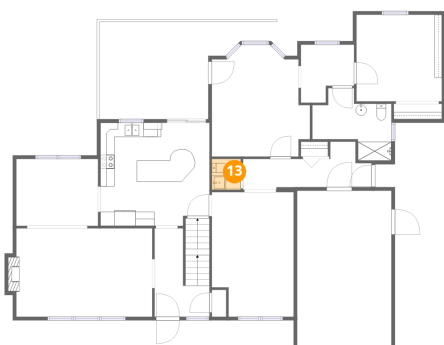

13 Floor 2 - Bath

Dimensions: 4'1" x 4'4"
Area: 18 sq. ft
Counted as living area: Yes

Heated: Yes
Finished: Yes
Enclosed: Yes
Contiguous: Yes
Permitted: Yes
Wet space: Yes
Addition: No
Conversion: No