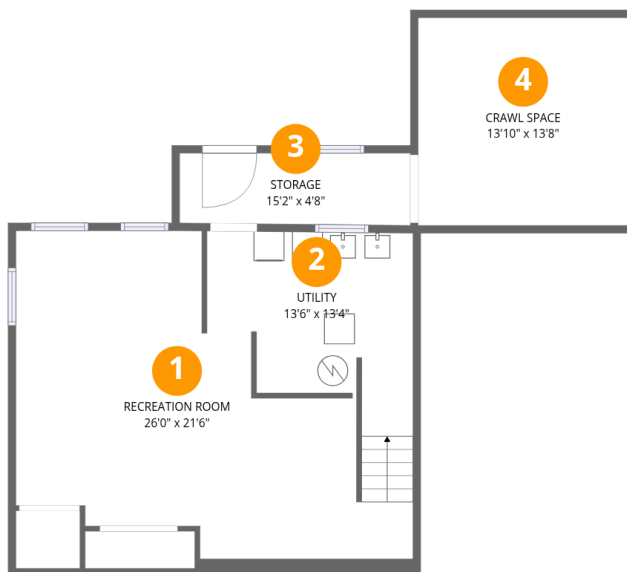

Home data report

9 Country Corner Lane, Perinton, Fairport, Monroe County, New York, United States, 14450

Total Area: 2581 sq. ft

Basement: 441 sq. ft, 1st Floor: 1506 sq. ft, 2nd Floor: 634 sq. ft

Excluded: Utility 143 sq. ft, Storage 73 sq. ft, Crawl space 188 sq. ft, Garage 291 sq. ft, Deck 252 sq. ft, Fireplace 7 sq. ft, Walls: 251 sq. ft

Property summary

Home data report

9 Country Corner Lane, Perinton, Fairport, Monroe County, New York, United States, 14450

 **1**
Half baths

 **1**
Garages

Home data report

9 Country Corner Lane, Perinton, Fairport, Monroe County, New York, United States, 14450

Room dimensions

Floor 1 Below grade

Total:441sqft

Excluded: 404sqft

#		Dimensions	sqft	Counted as living area
1	Recreation Room	26'0" x 21'6"	559 sq. ft	Yes
2	Utility	13'6" x 13'4"	180 sq. ft	No
3	Storage	15'2" x 4'8"	71 sq. ft	No
4	Crawl Space	13'10" x 13'8"	188 sq. ft	No

Home data report

9 Country Corner Lane, Perinton, Fairport, Monroe County, New York, United States, 14450

Room dimensions

Floor 2

Total:1506sqft Excluded: 550sqft

#		Dimensions	sqft	Counted as living area
5	Kitchen	15'4" x 14'5"	221 sq. ft	Yes
6	Family Room	11'6" x 17'6"	201 sq. ft	Yes
7	Hall	18'1" x 6'4"	115 sq. ft	Yes
8	Garage	13'3" x 22'0"	291 sq. ft	No
9	Dining Room	11'5" x 9'4"	107 sq. ft	Yes
10	Walk In Closet	12'0" x 12'2"	146 sq. ft	Yes
11	Hall	7'6" x 8'2"	61 sq. ft	Yes
12	Deck	27'9" x 13'8"	379 sq. ft	No
13	Bath	4'1" x 4'4"	18 sq. ft	Yes
14	Primary Bedroom	13'9" x 15'9"	216 sq. ft	Yes
15	Living Room	19'1" x 12'4"	236 sq. ft	Yes