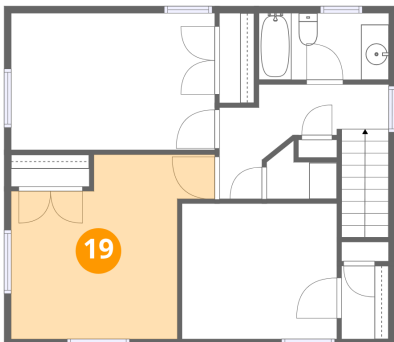

Dimensions: 7'8" x 12'5"
Area: 95 sq. ft
Counted as living area: Yes

Heated: Yes
Finished: Yes
Enclosed: Yes
Contiguous: Yes
Permitted: Yes
Wet space: No
Addition: No
Conversion: No

9 Country Corner Lane, Perinton, Fairport, Monroe County, New York, United States, 14450

18 Floor 3 - Hall

Dimensions: 12'2" x 8'2"
Area: 99 sq. ft
Counted as living area: Yes

Heated: Yes
Finished: Yes
Enclosed: Yes
Contiguous: Yes
Permitted: Yes
Wet space: No
Addition: No
Conversion: No

19 Floor 3 - Bedroom

Dimensions: 11'1" x 9'9"
Area: 108 sq. ft
Counted as living area: Yes

Heated: Yes
Finished: Yes
Enclosed: Yes
Contiguous: Yes
Permitted: Yes
Wet space: No
Addition: No
Conversion: No

9 Country Corner Lane, Perinton, Fairport, Monroe County, New York, United States, 14450