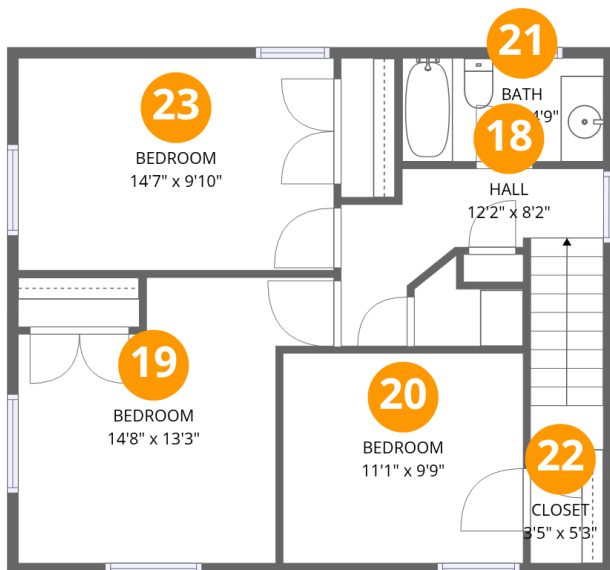

Home data report

9 Country Corner Lane, Perinton, Fairport, Monroe County, New York, United States, 14450

Room dimensions

Floor 2

Total:1506sqft Excluded: 550sqft

#		Dimensions	sqft	Counted as living area
5	Kitchen	15'4" x 14'5"	221 sq. ft	Yes
6	Family Room	11'6" x 17'6"	201 sq. ft	Yes
7	Hall	18'1" x 6'4"	115 sq. ft	Yes
8	Garage	13'3" x 22'0"	291 sq. ft	No
9	Dining Room	11'5" x 9'4"	107 sq. ft	Yes
10	Walk In Closet	12'0" x 12'2"	146 sq. ft	Yes
11	Hall	7'6" x 8'2"	61 sq. ft	Yes
12	Deck	27'9" x 13'8"	379 sq. ft	No
13	Bath	4'1" x 4'4"	18 sq. ft	Yes
14	Primary Bedroom	13'9" x 15'9"	216 sq. ft	Yes
15	Living Room	19'1" x 12'4"	236 sq. ft	Yes

Scan captured on Sat, 04 Apr 2026 15:20:14 GMT

FLOOR PLAN CREATED BY CUBICASA APP. MEASUREMENTS DEEMED HIGHLY RELIABLE BUT NOT GUARANTEED.

Home data report

9 Country Corner Lane, Perinton, Fairport, Monroe County, New York, United States, 14450

#		Dimensions	sqft	Counted as living area
16	Bath	11'1" x 8'0"	89 sq. ft	Yes
17	Foyer	7'8" x 12'5"	95 sq. ft	Yes

9 Country Corner Lane, Perinton, Fairport, Monroe County, New York, United States, 14450

9 Country Corner Lane, Perinton, Fairport, Monroe County, New York, United States, 14450

1 Floor 1 - Recreation Room

Dimensions: 26'0" x 21'6"
Area: 559 sq. ft
Counted as living area: Yes

Heated: Yes
Finished: Yes
Enclosed: Yes
Contiguous: Yes
Permitted: Yes
Wet space: No
Addition: No
Conversion: No