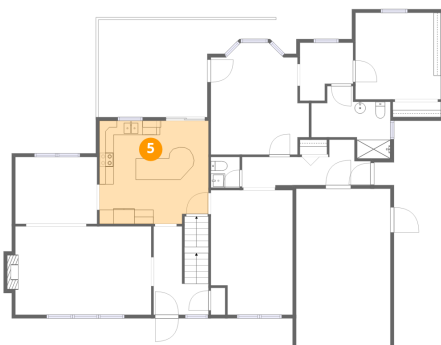

5 Floor 2 - Kitchen

Dimensions: 15'4" x 14'5"
Area: 221 sq. ft
Counted as living area: Yes

Heated: Yes
Finished: Yes
Enclosed: Yes
Contiguous: Yes
Permitted: Yes
Wet space: No
Addition: No
Conversion: No