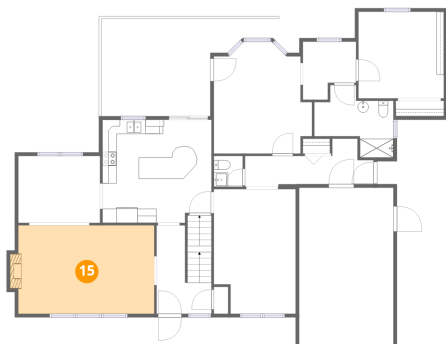

9 Country Corner Lane, Perinton, Fairport, Monroe County, New York, United States, 14450

15 Floor 2 - Living Room

Dimensions: 19'1" x 12'4"
Area: 236 sq. ft
Counted as living area: Yes

Heated: Yes
Finished: Yes
Enclosed: Yes
Contiguous: Yes
Permitted: Yes
Wet space: No
Addition: No
Conversion: No