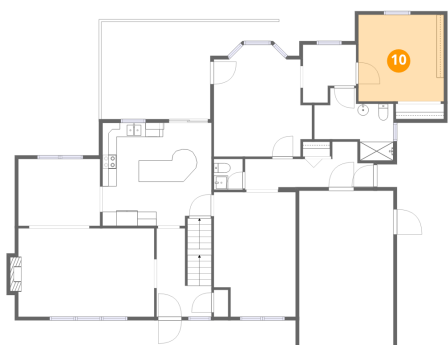

10 Floor 2 - Walk In Closet

Dimensions: 12'0" x 12'2"
Area: 146 sq. ft
Counted as living area: Yes

Heated: Yes
Finished: Yes
Enclosed: Yes
Contiguous: Yes
Permitted: Yes
Wet space: No
Addition: No
Conversion: No