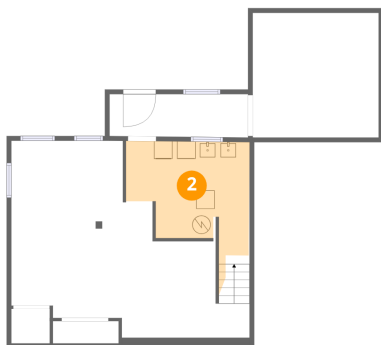

#		Dimensions	sqft	Counted as living area
16	Bath	11'1" x 8'0"	89 sq. ft	Yes
17	Foyer	7'8" x 12'5"	95 sq. ft	Yes

9 Country Corner Lane, Perinton, Fairport, Monroe County, New York, United States, 14450

9 Country Corner Lane, Perinton, Fairport, Monroe County, New York, United States, 14450

1 Floor 1 - Recreation Room

Dimensions: 26'0" x 21'6"
Area: 559 sq. ft
Counted as living area: Yes

Heated: Yes
Finished: Yes
Enclosed: Yes
Contiguous: Yes
Permitted: Yes
Wet space: No
Addition: No
Conversion: No

2 Floor 1 - Utility

Dimensions: 13'6" x 13'4"
Area: 180 sq. ft
Counted as living area: No

Heated: Yes
Finished: No
Enclosed: Yes
Contiguous: Yes
Permitted: Yes
Wet space: No
Addition: No
Conversion: No

9 Country Corner Lane, Perinton, Fairport, Monroe County, New York, United States, 14450

3 Floor 1 - Storage

Dimensions: 15'2" x 4'8"
Area: 71 sq. ft
Counted as living area: No

Heated: No
Finished: No
Enclosed: No
Contiguous: Yes
Permitted: Yes
Wet space: No
Addition: No
Conversion: No

4 Floor 1 - Crawl Space