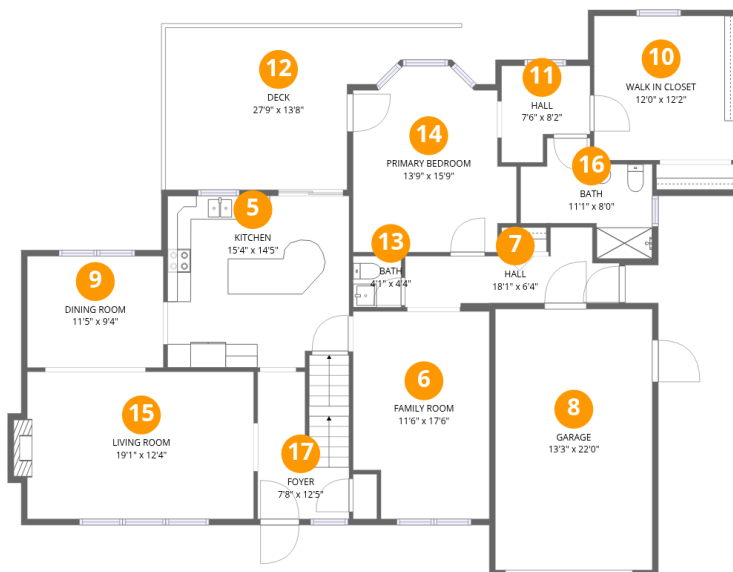

Home data report

9 Country Corner Lane, Perinton, Fairport, Monroe County, New York, United States, 14450

Total Area: 2581 sq. ft

Basement: 441 sq. ft, 1st Floor: 1506 sq. ft, 2nd Floor: 634 sq. ft

Excluded: Utility 143 sq. ft, Storage 73 sq. ft, Crawl space 188 sq. ft, Garage 291 sq. ft, Deck 252 sq. ft, Fireplace 7 sq. ft, Walls: 251 sq. ft

Room dimensions

Floor 1 Below grade

Total:441sqft

Excluded: 404sqft

#		Dimensions	sqft	Counted as living area
1	Recreation Room	26'0" x 21'6"	559 sq. ft	Yes
2	Utility	13'6" x 13'4"	180 sq. ft	No
3	Storage	15'2" x 4'8"	71 sq. ft	No
4	Crawl Space	13'10" x 13'8"	188 sq. ft	No

Home data report

9 Country Corner Lane, Perinton, Fairport, Monroe County, New York, United States, 14450

Room dimensions

Floor 2

Total:1506sqft Excluded: 550sqft

#		Dimensions	sqft	Counted as living area
5	Kitchen	15'4" x 14'5"	221 sq. ft	Yes
6	Family Room	11'6" x 17'6"	201 sq. ft	Yes
7	Hall	18'1" x 6'4"	115 sq. ft	Yes
8	Garage	13'3" x 22'0"	291 sq. ft	No
9	Dining Room	11'5" x 9'4"	107 sq. ft	Yes
10	Walk In Closet	12'0" x 12'2"	146 sq. ft	Yes
11	Hall	7'6" x 8'2"	61 sq. ft	Yes
12	Deck	27'9" x 13'8"	379 sq. ft	No
13	Bath	4'1" x 4'4"	18 sq. ft	Yes
14	Primary Bedroom	13'9" x 15'9"	216 sq. ft	Yes
15	Living Room	19'1" x 12'4"	236 sq. ft	Yes

Scan captured on Sat, 04 Apr 2026 15:20:14 GMT

FLOOR PLAN CREATED BY CUBICASA APP. MEASUREMENTS DEEMED HIGHLY RELIABLE BUT NOT GUARANTEED.

Home data report

9 Country Corner Lane, Perinton, Fairport, Monroe County, New York, United States, 14450