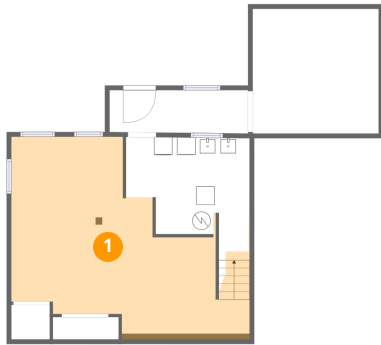

#		Dimensions	sqft	Counted as living area
16	Bath	11'1" x 8'0"	89 sq. ft	Yes
17	Foyer	7'8" x 12'5"	95 sq. ft	Yes

9 Country Corner Lane, Perinton, Fairport, Monroe County, New York, United States, 14450

Room dimensions

Floor 3

Total:634sqft Excluded: 0sqft

#		Dimensions	sqft	Counted as living area
18	Hall	12'2" x 8'2"	99 sq. ft	Yes
19	Bedroom	14'8" x 13'3"	194 sq. ft	Yes
20	Bedroom	11'1" x 9'9"	108 sq. ft	Yes
21	Bath	9'4" x 4'9"	45 sq. ft	Yes
22	Closet	3'5" x 5'3"	18 sq. ft	Yes
23	Bedroom	14'7" x 9'10"	144 sq. ft	Yes

9 Country Corner Lane, Perinton, Fairport, Monroe County, New York, United States, 14450

1 Floor 1 - Recreation Room

Dimensions: 26'0" x 21'6"
Area: 559 sq. ft
Counted as living area: Yes

Heated: Yes
Finished: Yes
Enclosed: Yes
Contiguous: Yes
Permitted: Yes
Wet space: No
Addition: No
Conversion: No

2 Floor 1 - Utility

Dimensions: 13'6" x 13'4"
Area: 180 sq. ft
Counted as living area: No

Heated: Yes
Finished: No
Enclosed: Yes
Contiguous: Yes
Permitted: Yes
Wet space: No
Addition: No
Conversion: No

9 Country Corner Lane, Perinton, Fairport, Monroe County, New York, United States, 14450