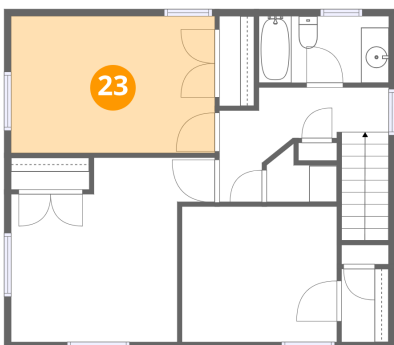

23 Floor 3 - Bedroom

Dimensions: 14'7" x 9'10"
Area: 144 sq. ft
Counted as living area: Yes

Heated: Yes
Finished: Yes
Enclosed: Yes
Contiguous: Yes
Permitted: Yes
Wet space: No
Addition: No
Conversion: No