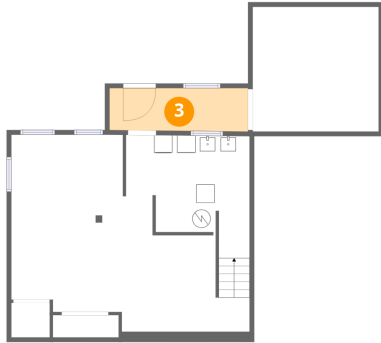

9 Country Corner Lane, Perinton, Fairport, Monroe County, New York, United States, 14450

3 Floor 1 - Storage

Dimensions: 15'2" x 4'8"
Area: 71 sq. ft
Counted as living area: No

Heated: No
Finished: No
Enclosed: No
Contiguous: Yes
Permitted: Yes
Wet space: No
Addition: No
Conversion: No