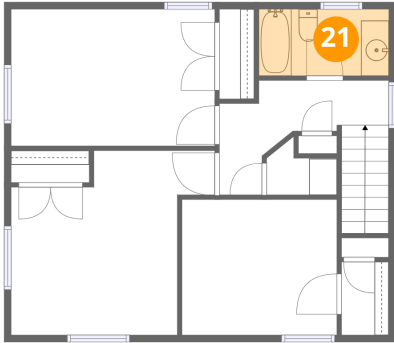

9 Country Corner Lane, Perinton, Fairport, Monroe County, New York, United States, 14450

21 Floor 3 - Bath

Dimensions: 9'4" x 4'9"
Area: 45 sq. ft
Counted as living area: Yes

Heated: Yes
Finished: Yes
Enclosed: Yes
Contiguous: Yes
Permitted: Yes
Wet space: Yes
Addition: No
Conversion: No