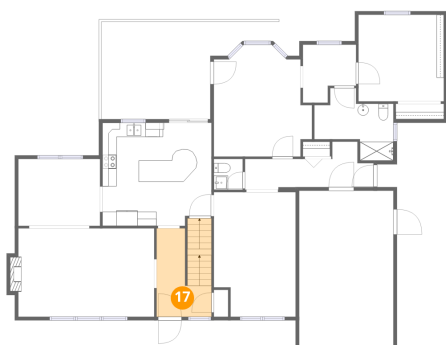

Dimensions: 13'9" x 15'9"
Area: 216 sq. ft
Counted as living area: Yes

Heated: Yes
Finished: Yes
Enclosed: Yes
Contiguous: Yes
Permitted: Yes
Wet space: No
Addition: No
Conversion: No

9 Country Corner Lane, Perinton, Fairport, Monroe County, New York, United States, 14450

Dimensions: 7'8" x 12'5"
Area: 95 sq. ft
Counted as living area: Yes

Heated: Yes
Finished: Yes
Enclosed: Yes
Contiguous: Yes
Permitted: Yes
Wet space: No
Addition: No
Conversion: No

9 Country Corner Lane, Perinton, Fairport, Monroe County, New York, United States, 14450