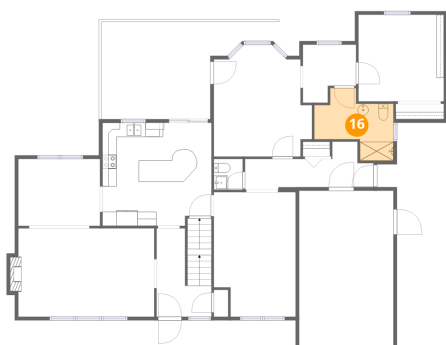

16 Floor 2 - Bath

Dimensions: 11'1" x 8'0"
Area: 89 sq. ft
Counted as living area: Yes

Heated: Yes
Finished: Yes
Enclosed: Yes
Contiguous: Yes
Permitted: Yes
Wet space: Yes
Addition: No
Conversion: No