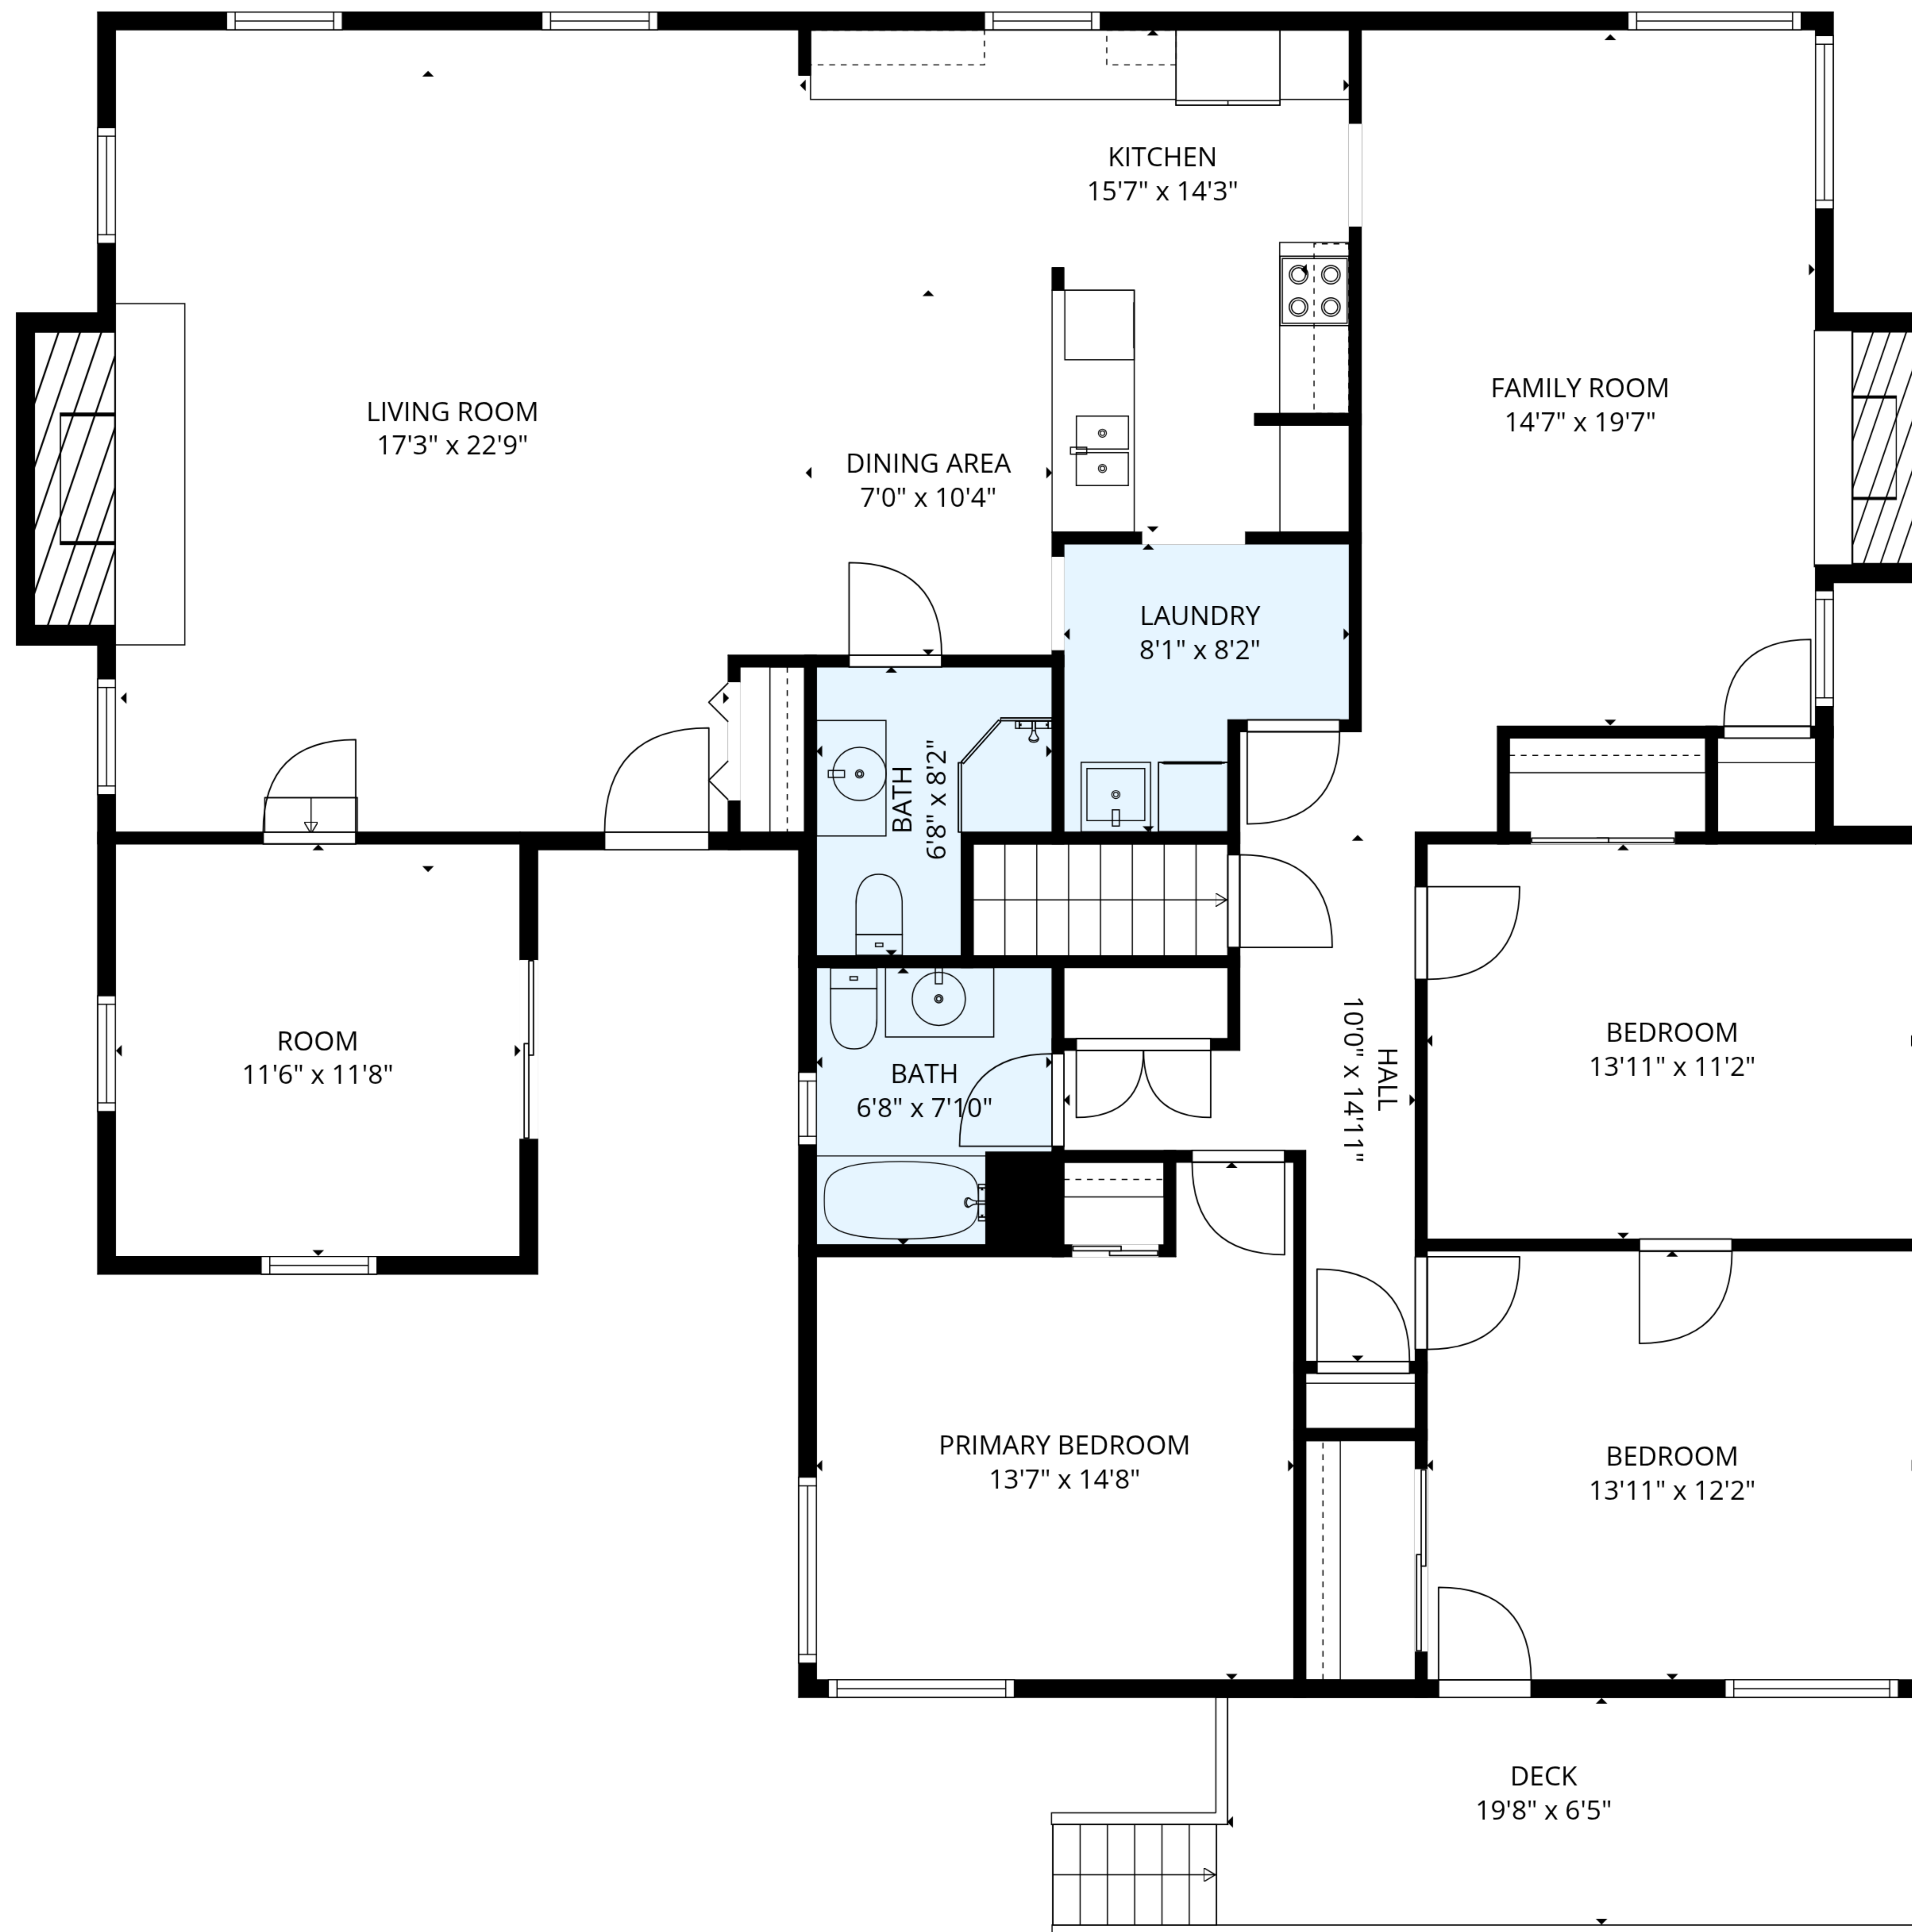

TOTAL: 1998 sq. ft

Basement: 0 sq. ft, 1st floor: 1998 sq. ft

EXCLUDED AREAS: BASEMENT: 496 sq. ft, GARAGE: 522 sq. ft, STORAGE: 361 sq. ft,
 FIREPLACE: 60 sq. ft, DECK: 141 sq. ft, WALLS: 207 sq. ft

MEASUREMENTS ARE DEEMED RELIABLE BUT ARE NOT GUARANTEED.

Basement

TOTAL: 1998 sq. ft

Basement: 0 sq. ft, 1st floor: 1998 sq. ft

EXCLUDED AREAS: BASEMENT: 496 sq. ft, GARAGE: 522 sq. ft, STORAGE: 361 sq. ft,
 FIREPLACE: 60 sq. ft, DECK: 141 sq. ft, WALLS: 207 sq. ft