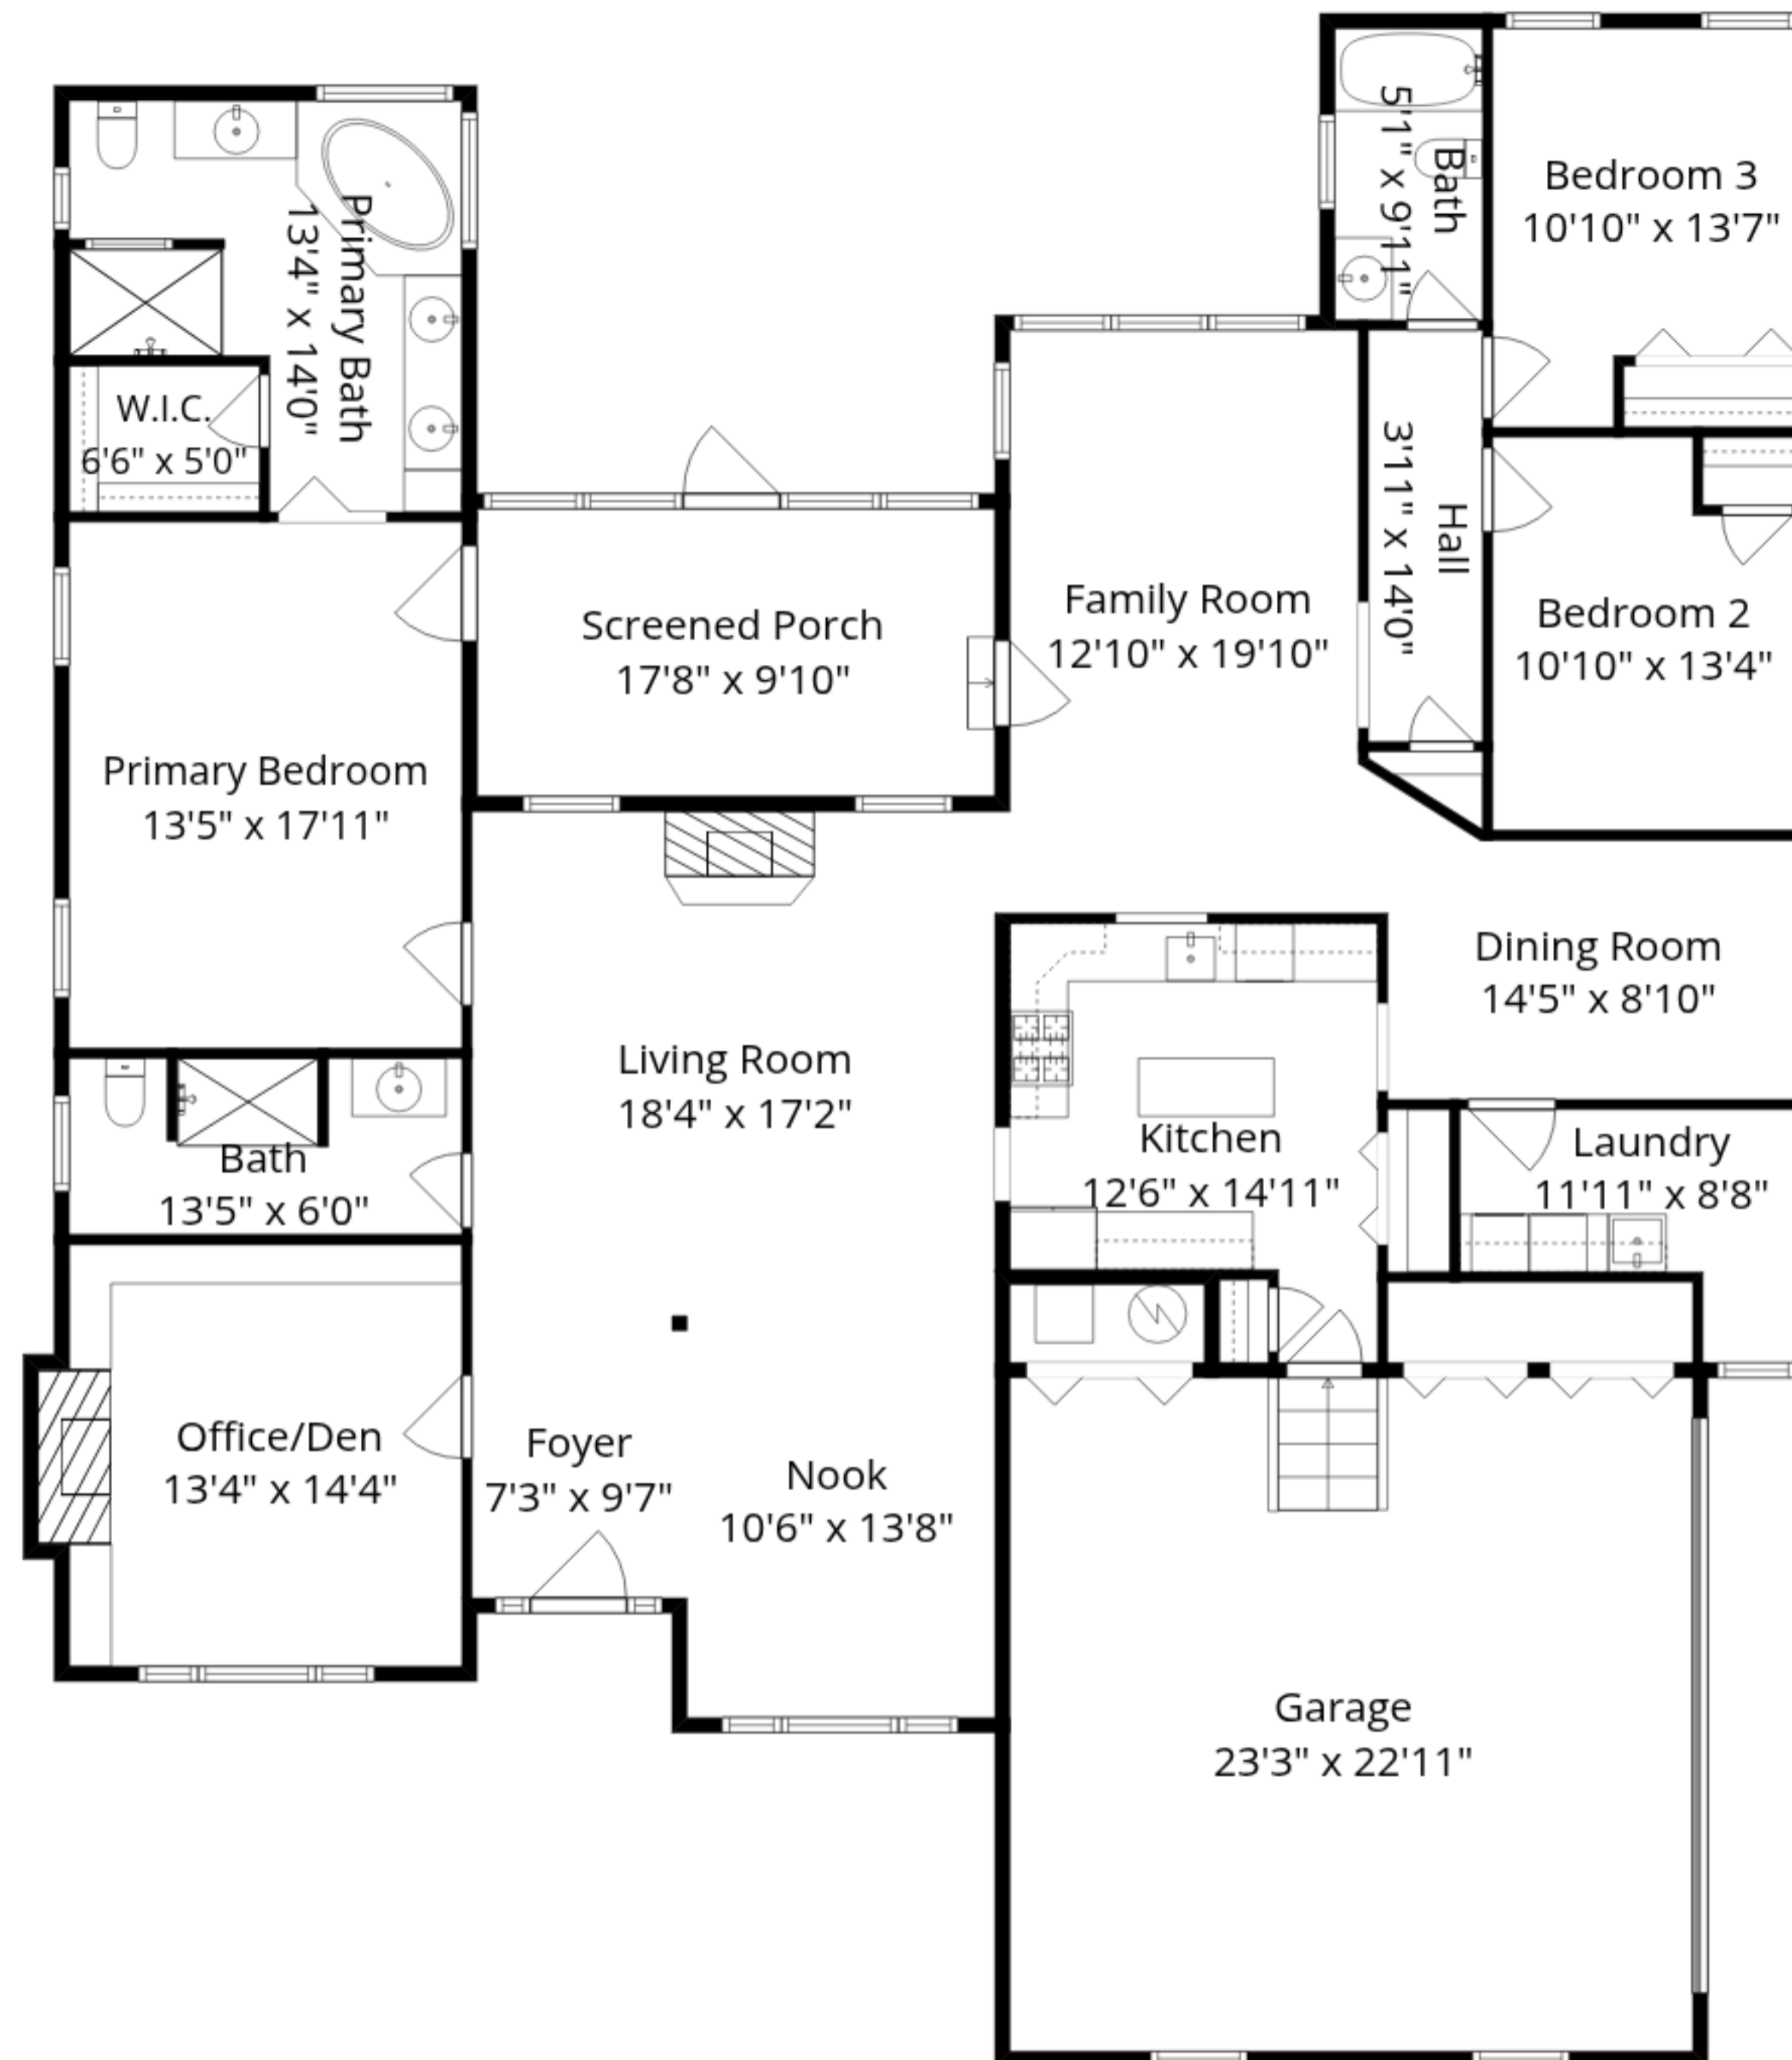

Total GLA: 2463 sq. ft | Total: 3270 sq. ft
 Main floor: 2463 sq. ft (Excluded areas 807 sq. ft)

Sizes And Dimensions Are Approximate. Actual May Vary.

Total GLA: 2463 sq. ft | Total: 3270 sq. ft
 Main floor: 2463 sq. ft (Excluded areas 807 sq. ft)

Sizes And Dimensions Are Approximate. Actual May Vary.