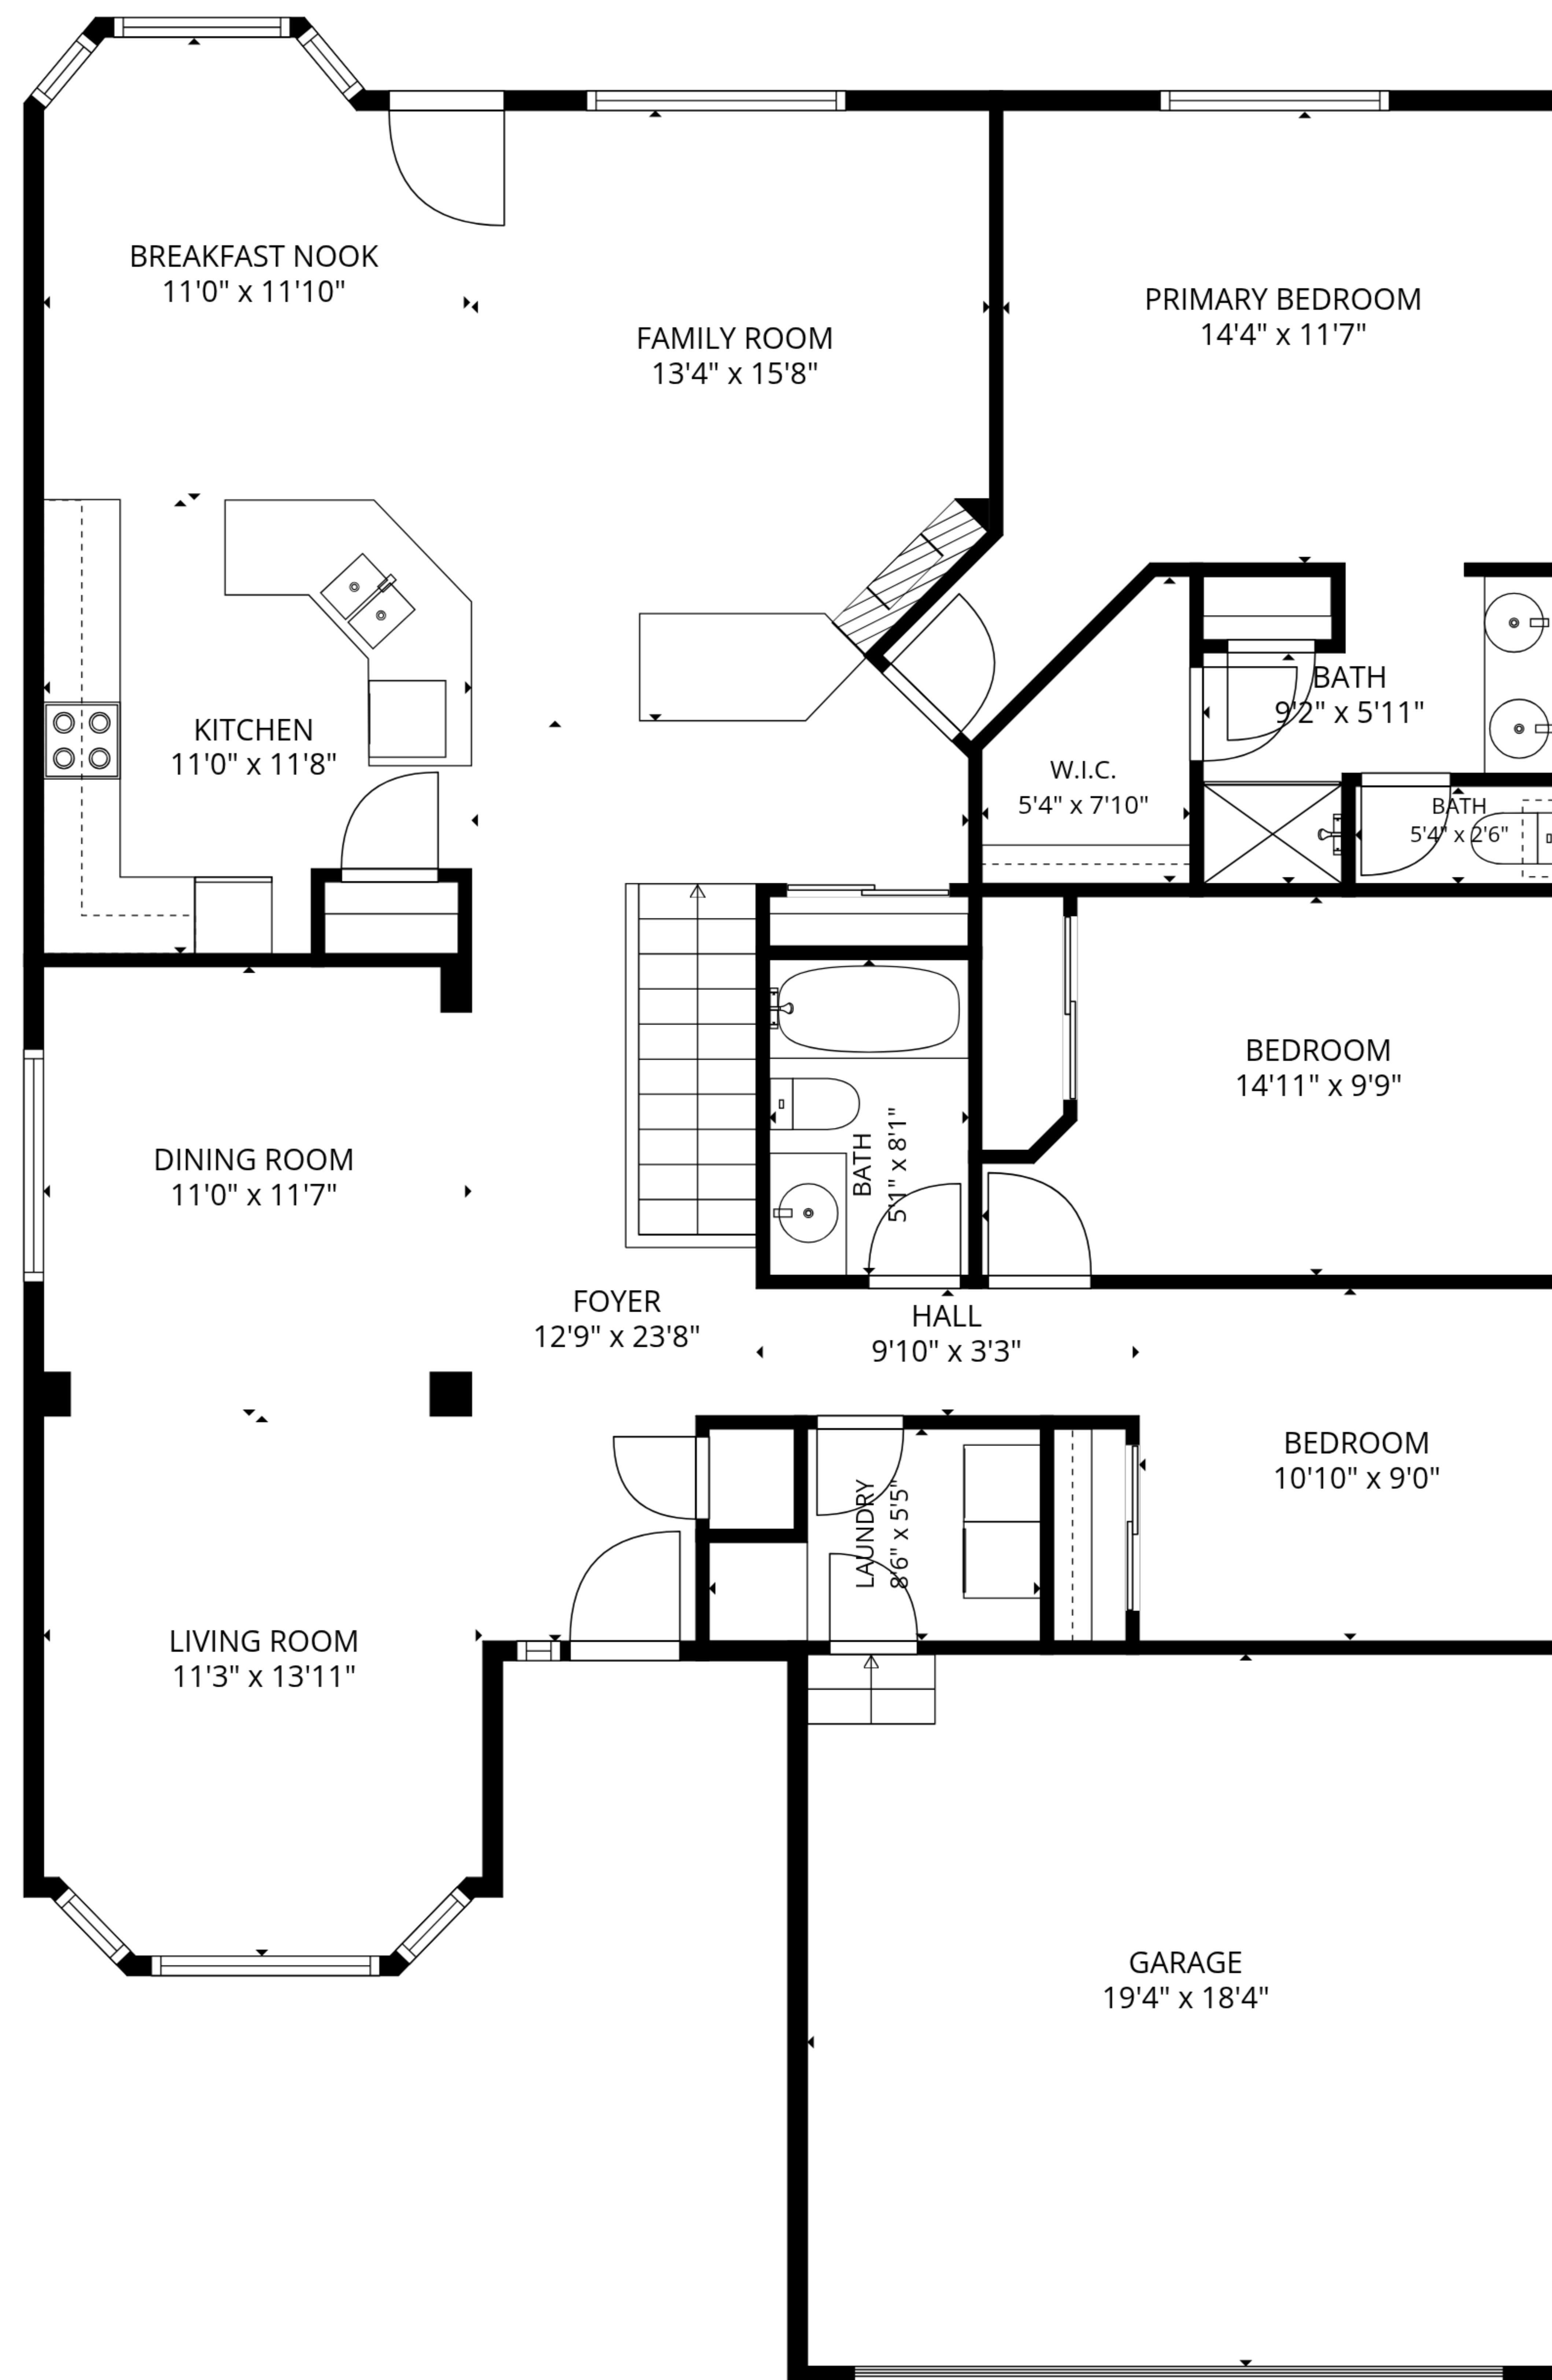

**TOTAL: 2778 sq. ft**

Basement: 1145 sq. ft, 1st floor: 1633 sq. ft

EXCLUDED AREAS: STORAGE: 312 sq. ft, GARAGE: 355 sq. ft, WALLS: 194 sq. ft

SIZES AND DIMENSIONS ARE APPROXIMATE, ACTUAL MAY VARY.

**TOTAL: 2778 sq. ft**

Basement: 1145 sq. ft, 1st floor: 1633 sq. ft

EXCLUDED AREAS: STORAGE: 312 sq. ft, GARAGE: 355 sq. ft, WALLS: 194 sq. ft

SIZES AND DIMENSIONS ARE APPROXIMATE, ACTUAL MAY VARY.

Basement

1st floor

**TOTAL: 2778 sq. ft**  
 Basement: 1145 sq. ft, 1st floor: 1633 sq. ft  
 EXCLUDED AREAS: STORAGE: 312 sq. ft, GARAGE: 355 sq. ft, WALLS: 194 sq. ft

SIZES AND DIMENSIONS ARE APPROXIMATE, ACTUAL MAY VARY.