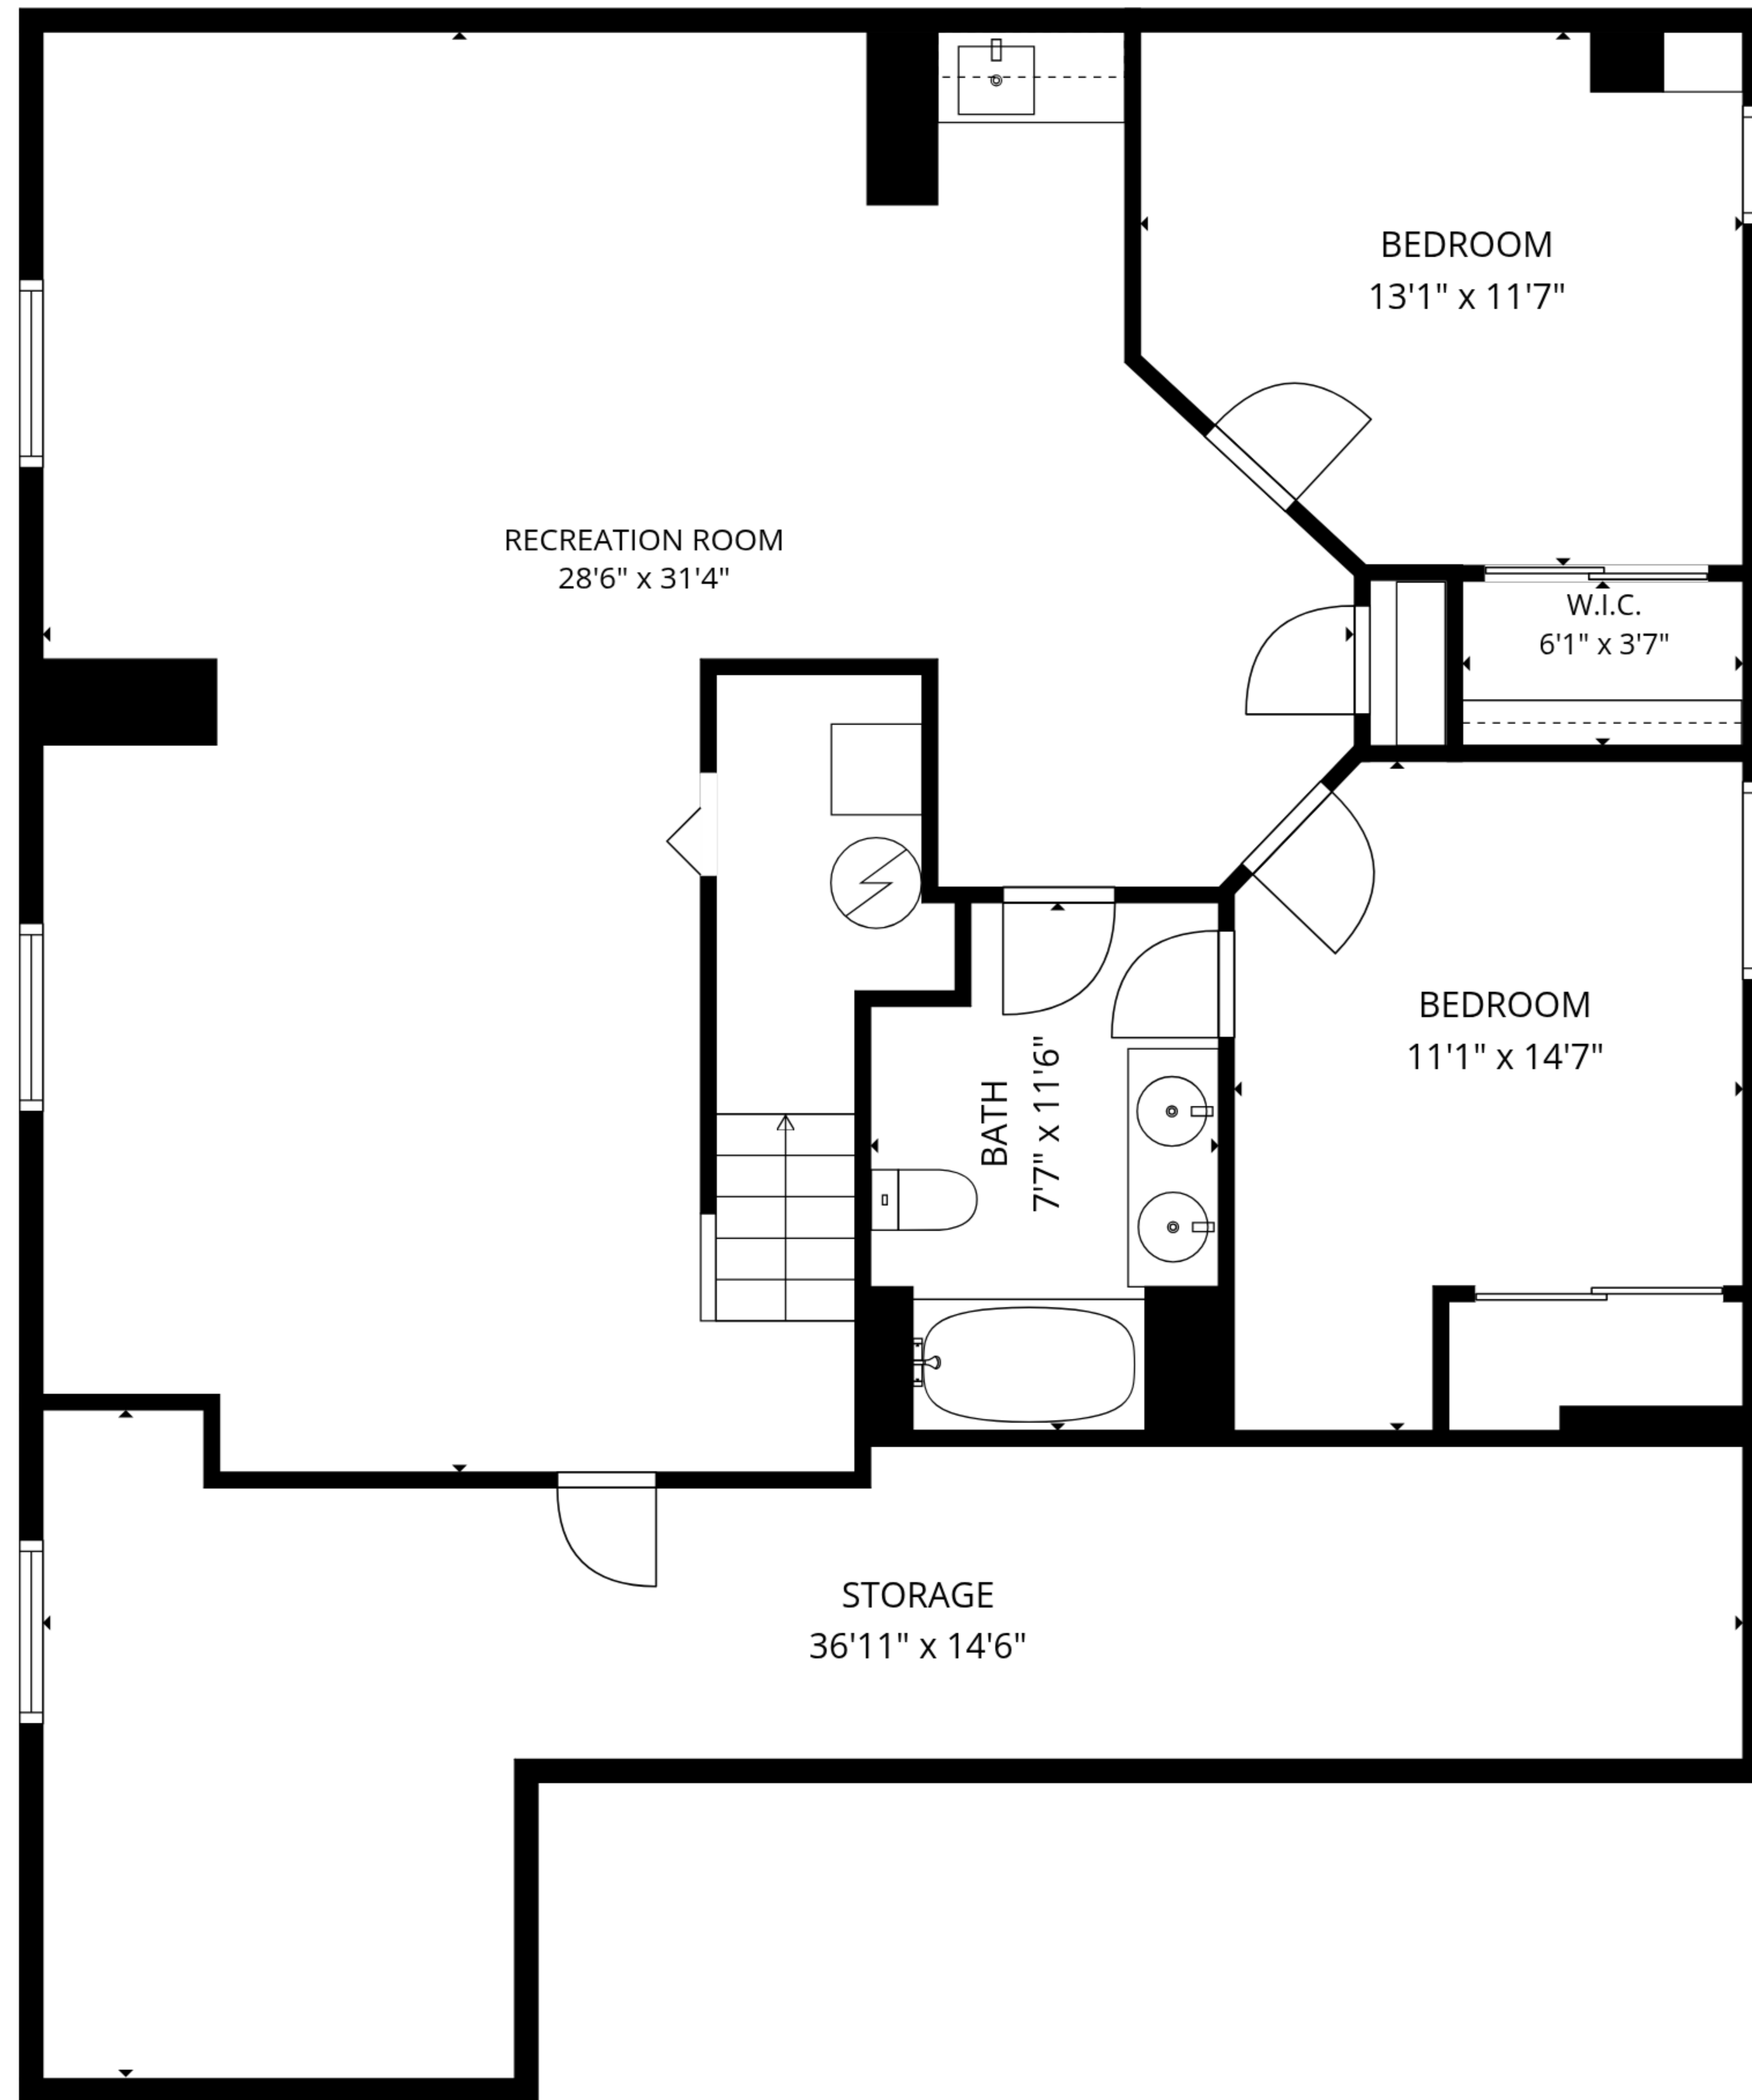

**TOTAL: 2778 sq. ft**

Basement: 1145 sq. ft, 1st floor: 1633 sq. ft

EXCLUDED AREAS: STORAGE: 312 sq. ft, GARAGE: 355 sq. ft, WALLS: 194 sq. ft

SIZES AND DIMENSIONS ARE APPROXIMATE, ACTUAL MAY VARY.

**TOTAL: 2778 sq. ft**

Basement: 1145 sq. ft, 1st floor: 1633 sq. ft

EXCLUDED AREAS: STORAGE: 312 sq. ft, GARAGE: 355 sq. ft, WALLS: 194 sq. ft

SIZES AND DIMENSIONS ARE APPROXIMATE, ACTUAL MAY VARY.

Basement

1st floor

**TOTAL: 2778 sq. ft**  
 Basement: 1145 sq. ft, 1st floor: 1633 sq. ft  
 EXCLUDED AREAS: STORAGE: 312 sq. ft, GARAGE: 355 sq. ft, WALLS: 194 sq. ft

SIZES AND DIMENSIONS ARE APPROXIMATE, ACTUAL MAY VARY.