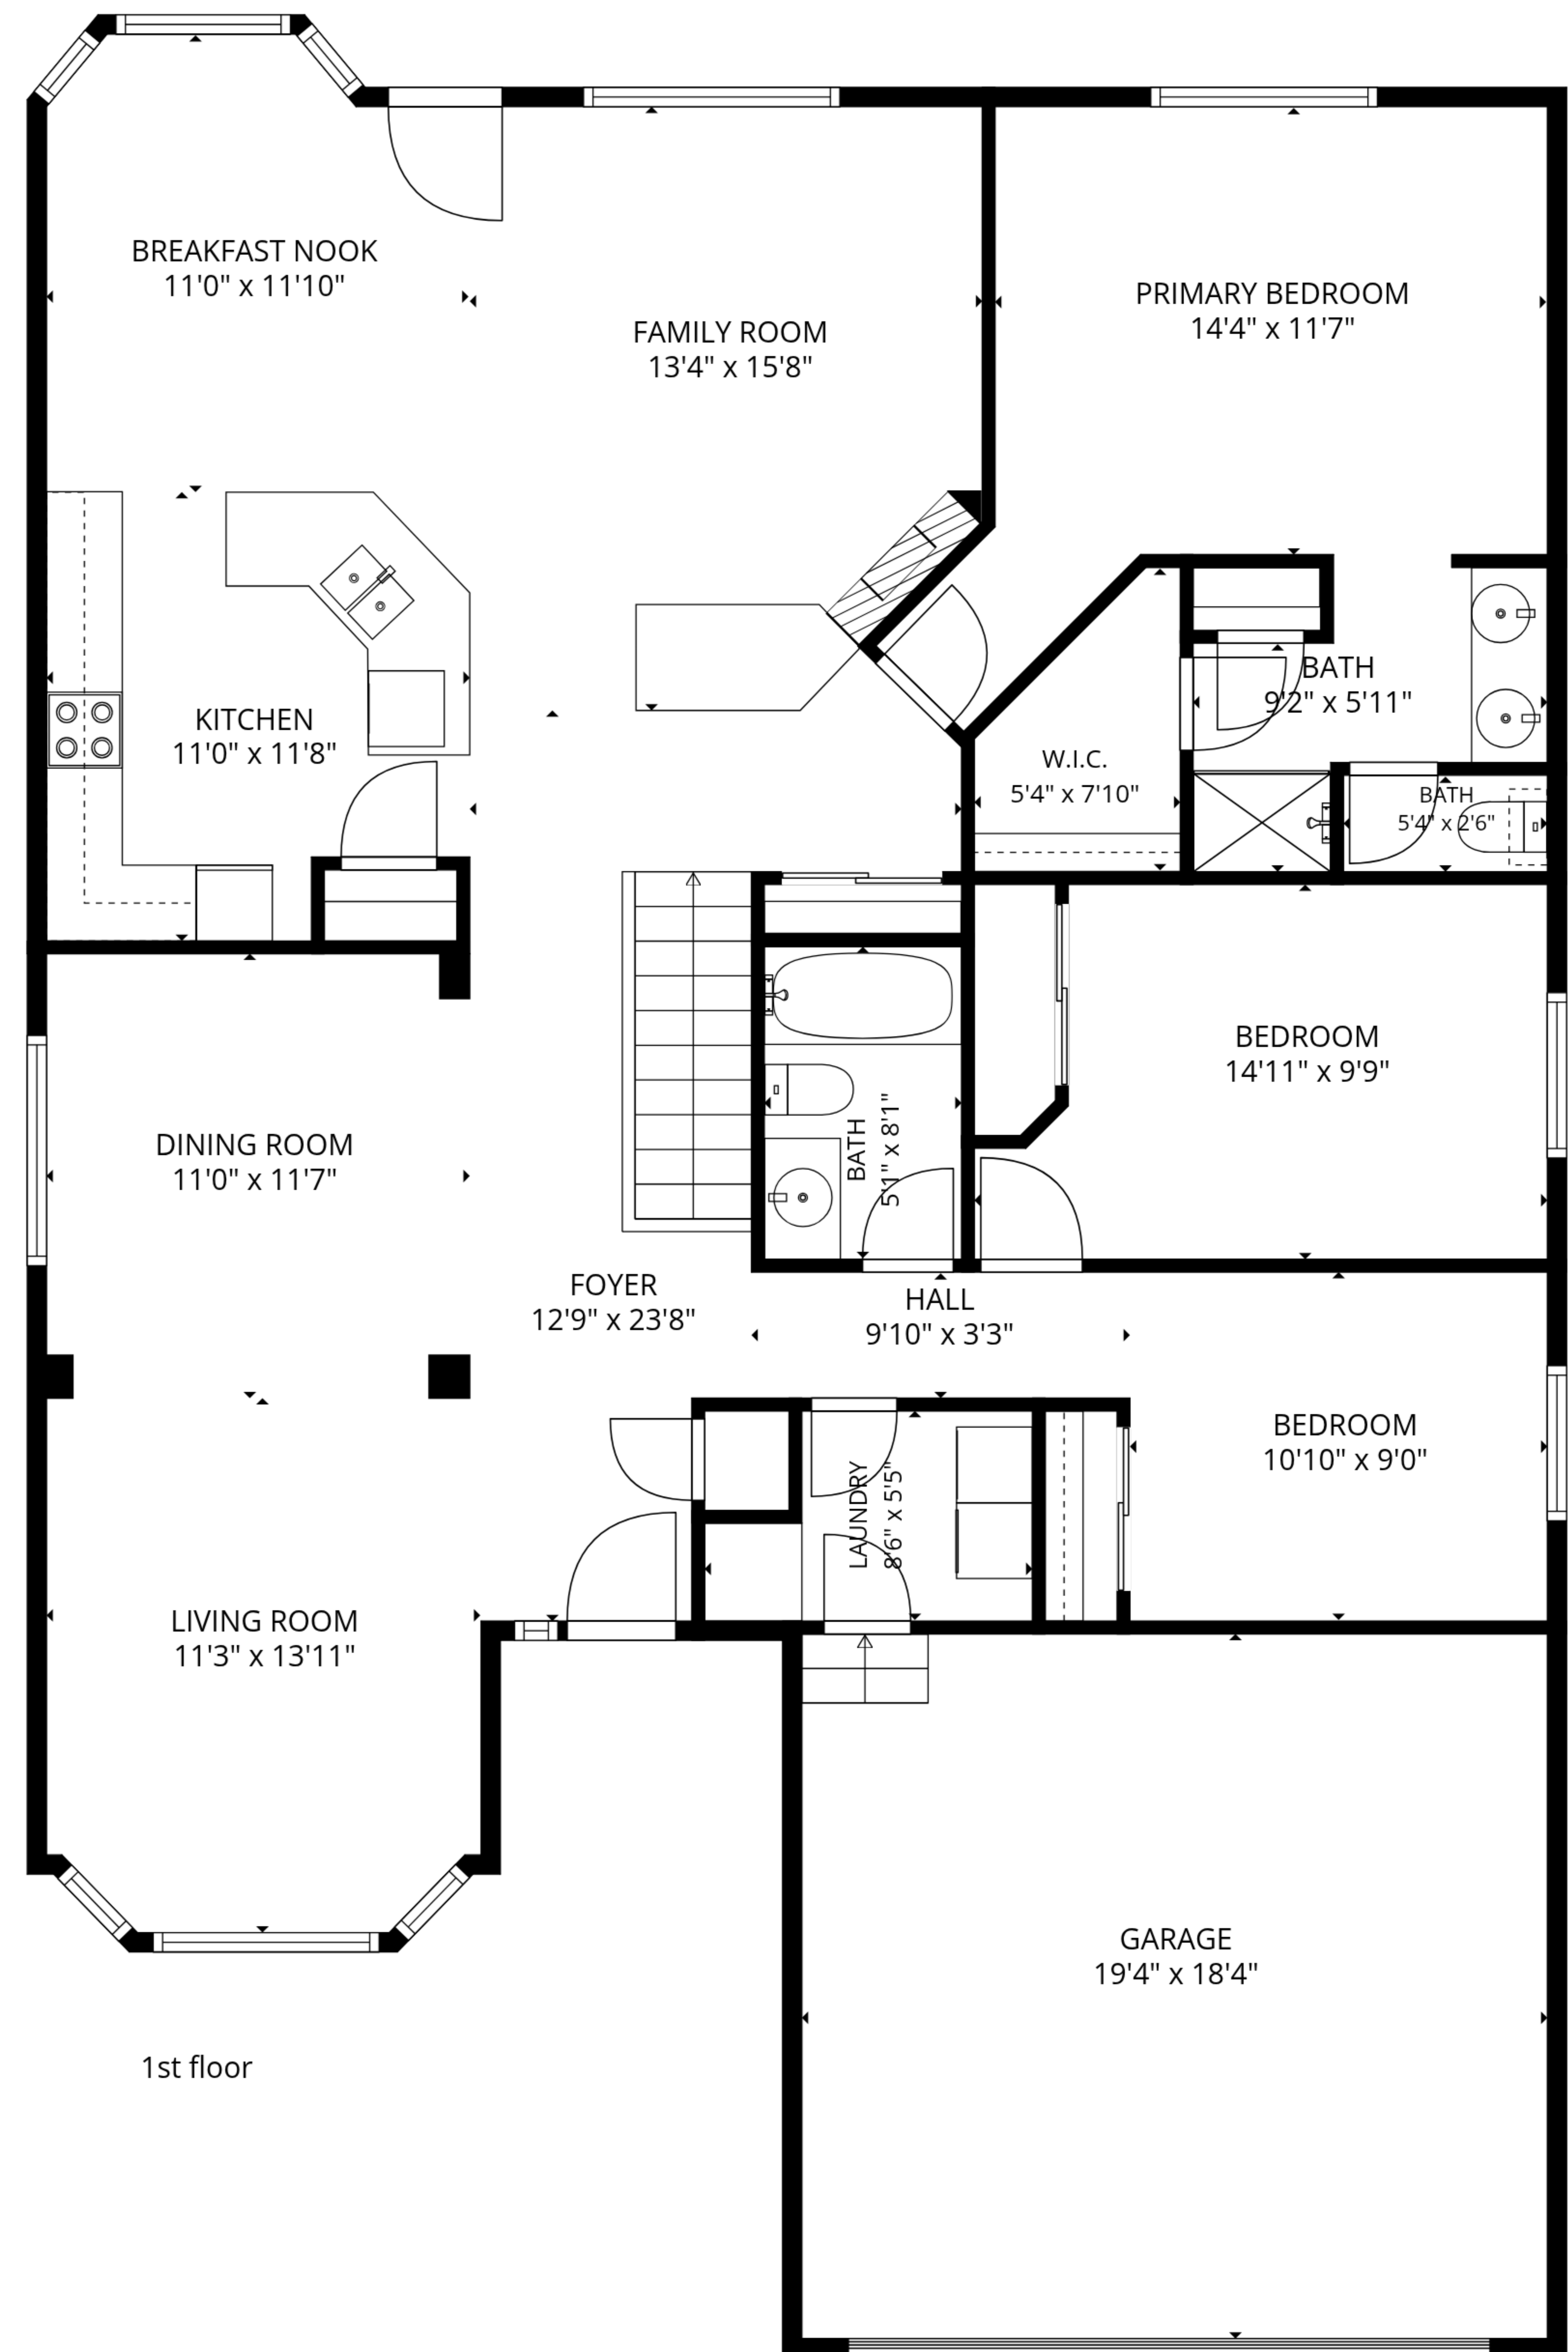

**TOTAL: 2778 sq. ft**

Basement: 1145 sq. ft, 1st floor: 1633 sq. ft

EXCLUDED AREAS: STORAGE: 312 sq. ft, GARAGE: 355 sq. ft, WALLS: 194 sq. ft

SIZES AND DIMENSIONS ARE APPROXIMATE, ACTUAL MAY VARY.

**TOTAL: 2778 sq. ft**

Basement: 1145 sq. ft, 1st floor: 1633 sq. ft

EXCLUDED AREAS: STORAGE: 312 sq. ft, GARAGE: 355 sq. ft, WALLS: 194 sq. ft

SIZES AND DIMENSIONS ARE APPROXIMATE, ACTUAL MAY VARY.

Basement

1st floor

**TOTAL: 2778 sq. ft**  
 Basement: 1145 sq. ft, 1st floor: 1633 sq. ft  
 EXCLUDED AREAS: STORAGE: 312 sq. ft, GARAGE: 355 sq. ft, WALLS: 194 sq. ft

SIZES AND DIMENSIONS ARE APPROXIMATE, ACTUAL MAY VARY.