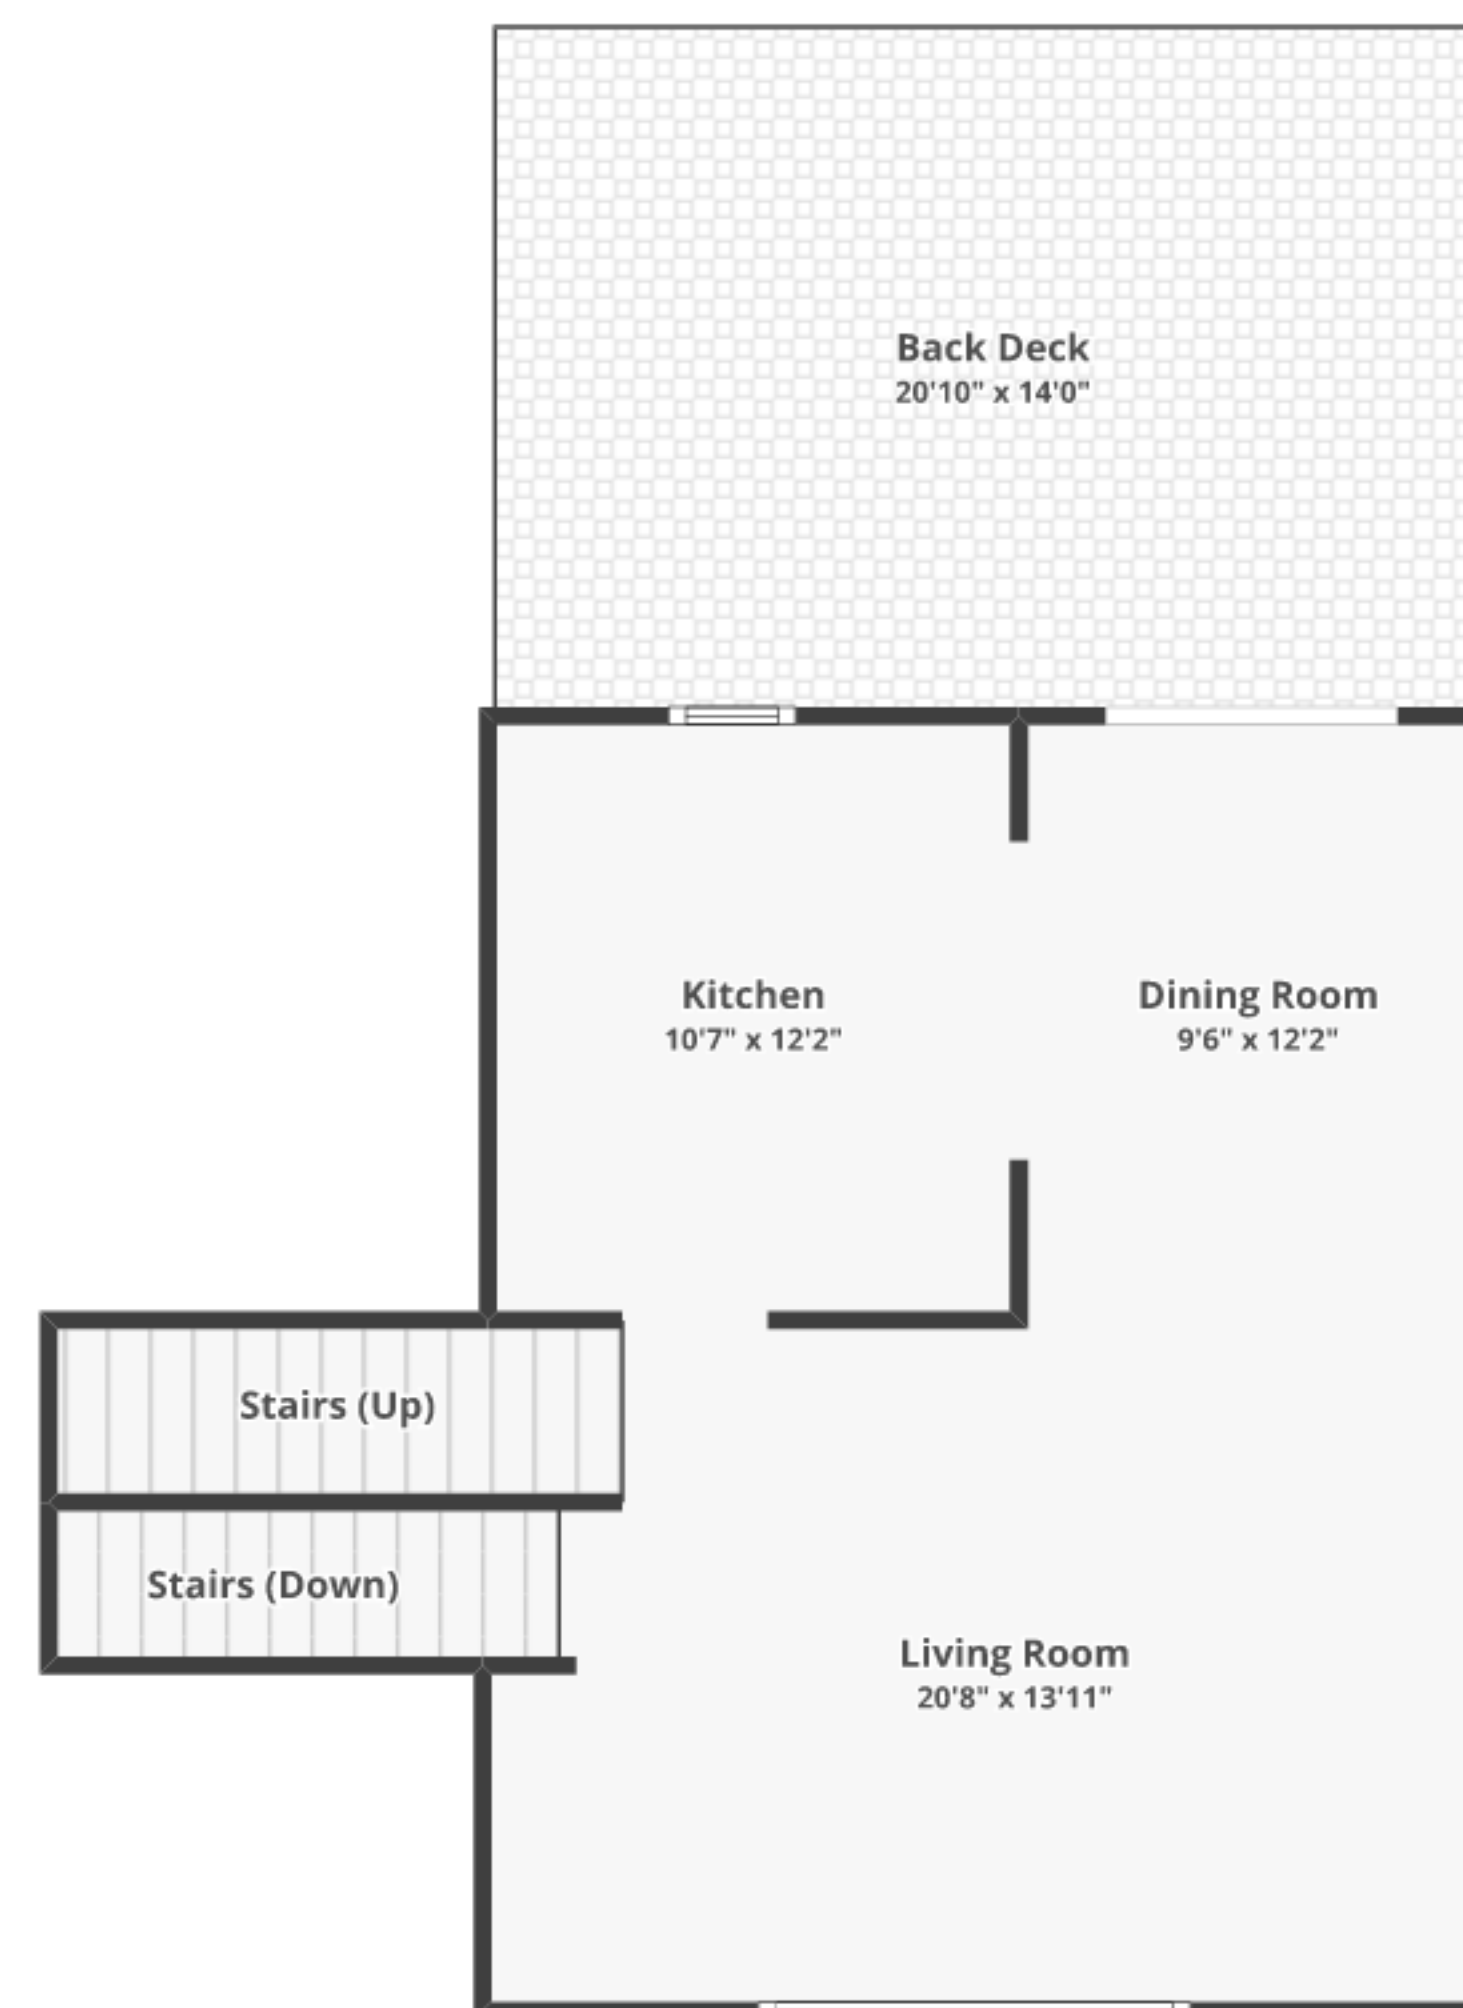

2346 Polk Valley Rd, Hellertown, PA 18055

Total finished area: ~1,543.34 sq. ft.

Total unfinished area: ~ 654.78 sq. ft.

FLOOR 1
Finished area: ~324.58 sq. ft.
Unfinished area: ~12.44 sq. ft.

BASEMENT
Finished area: ~0 sq. ft.
Unfinished area: ~642.33 sq. ft.

FLOOR 2
Finished area: ~557.07 sq. ft.
Unfinished area: ~0 sq. ft.

FLOOR 3
Finished area: ~661.69 sq. ft.
Unfinished area: ~0 sq. ft.