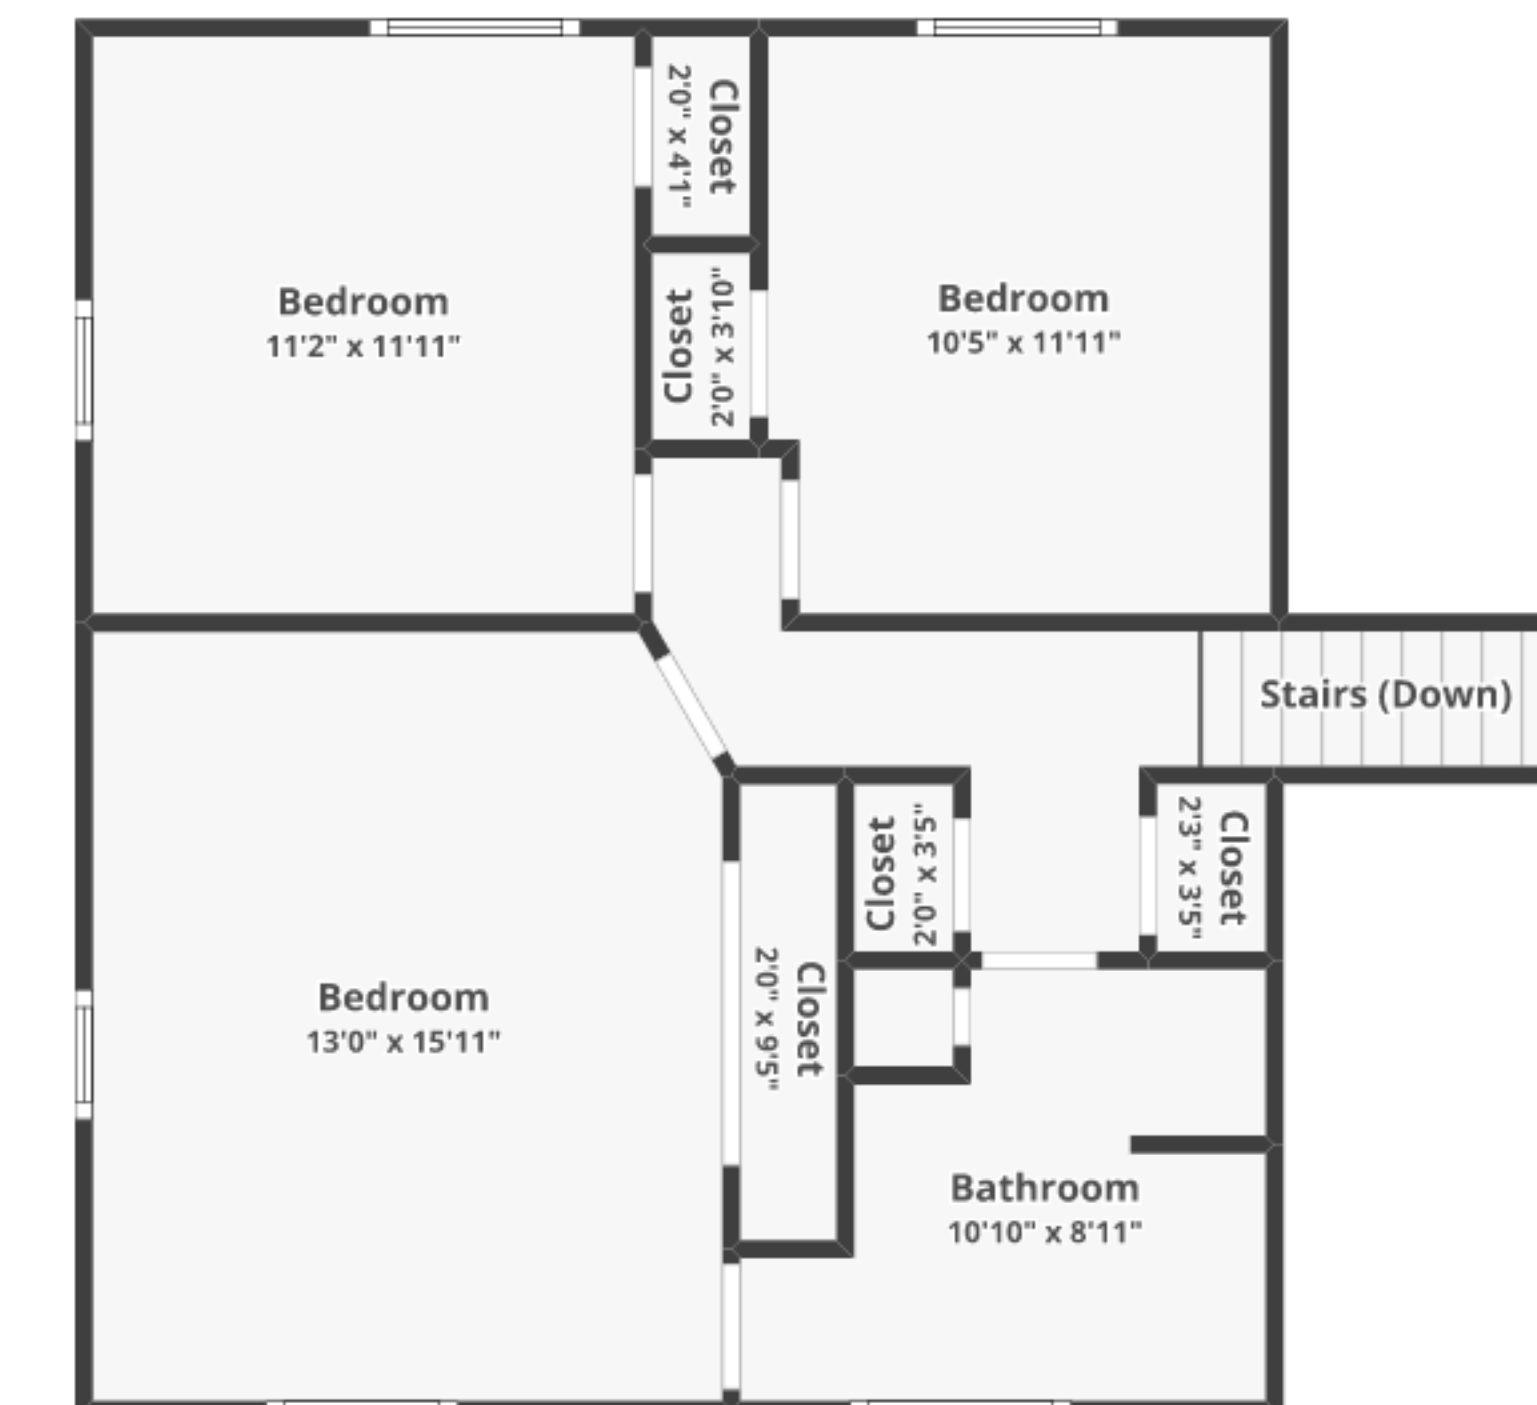

2346 Polk Valley Rd, Hellertown, PA 18055

Total finished area: ~1,543.34 sq. ft.

Total unfinished area: ~ 654.78 sq. ft.

FLOOR 1
Finished area: ~324.58 sq. ft.
Unfinished area: ~12.44 sq. ft.

BASEMENT
Finished area: ~0 sq. ft.
Unfinished area: ~642.33 sq. ft.

FLOOR 2
Finished area: ~557.07 sq. ft.
Unfinished area: ~0 sq. ft.

FLOOR 3
Finished area: ~661.69 sq. ft.
Unfinished area: ~0 sq. ft.