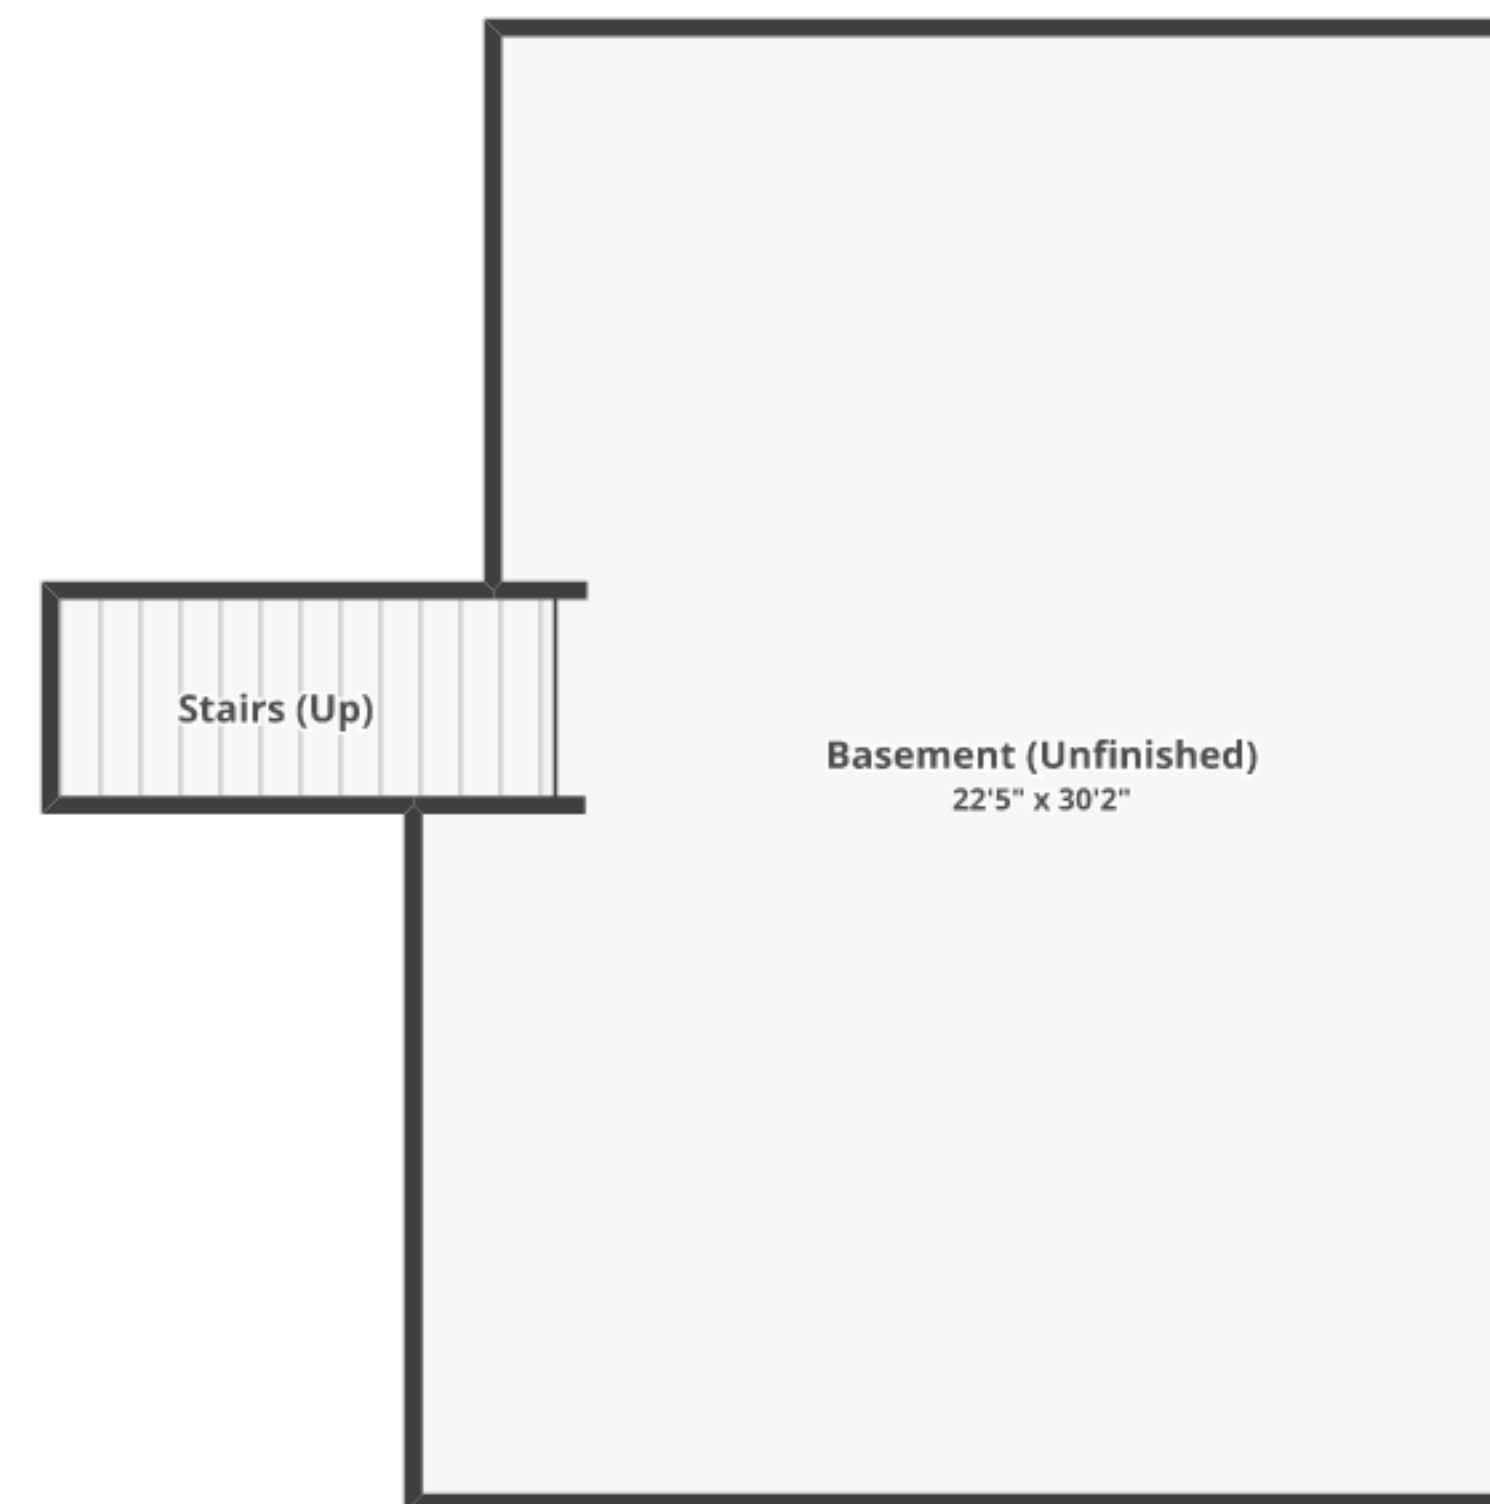

2346 Polk Valley Rd, Hellertown, PA 18055

Total finished area: ~1,543.34 sq. ft.

Total unfinished area: ~ 654.78 sq. ft.

FLOOR 1
Finished area: ~324.58 sq. ft.
Unfinished area: ~12.44 sq. ft.

BASEMENT
Finished area: ~0 sq. ft.
Unfinished area: ~642.33 sq. ft.

FLOOR 2
Finished area: ~557.07 sq. ft.
Unfinished area: ~0 sq. ft.

FLOOR 3
Finished area: ~661.69 sq. ft.
Unfinished area: ~0 sq. ft.