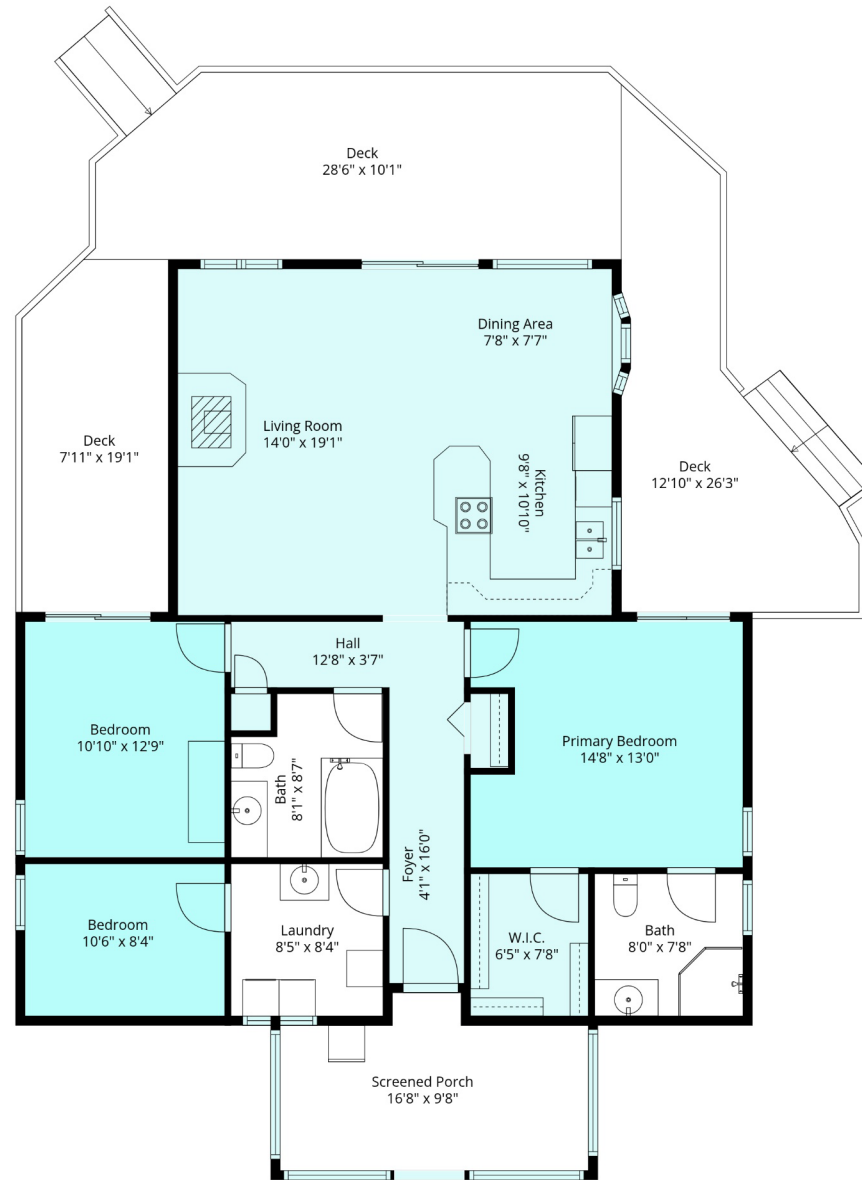

HOMELIFE
ADVANTAGE
REALTY LIMITED

640 Maple Falls

Leah Andrews
6047036179

leahandrewsrealestate@gmail.com

Estimated Areas:

Main Floor: 1355 sq. ft

Total: 1355 Sq. Ft