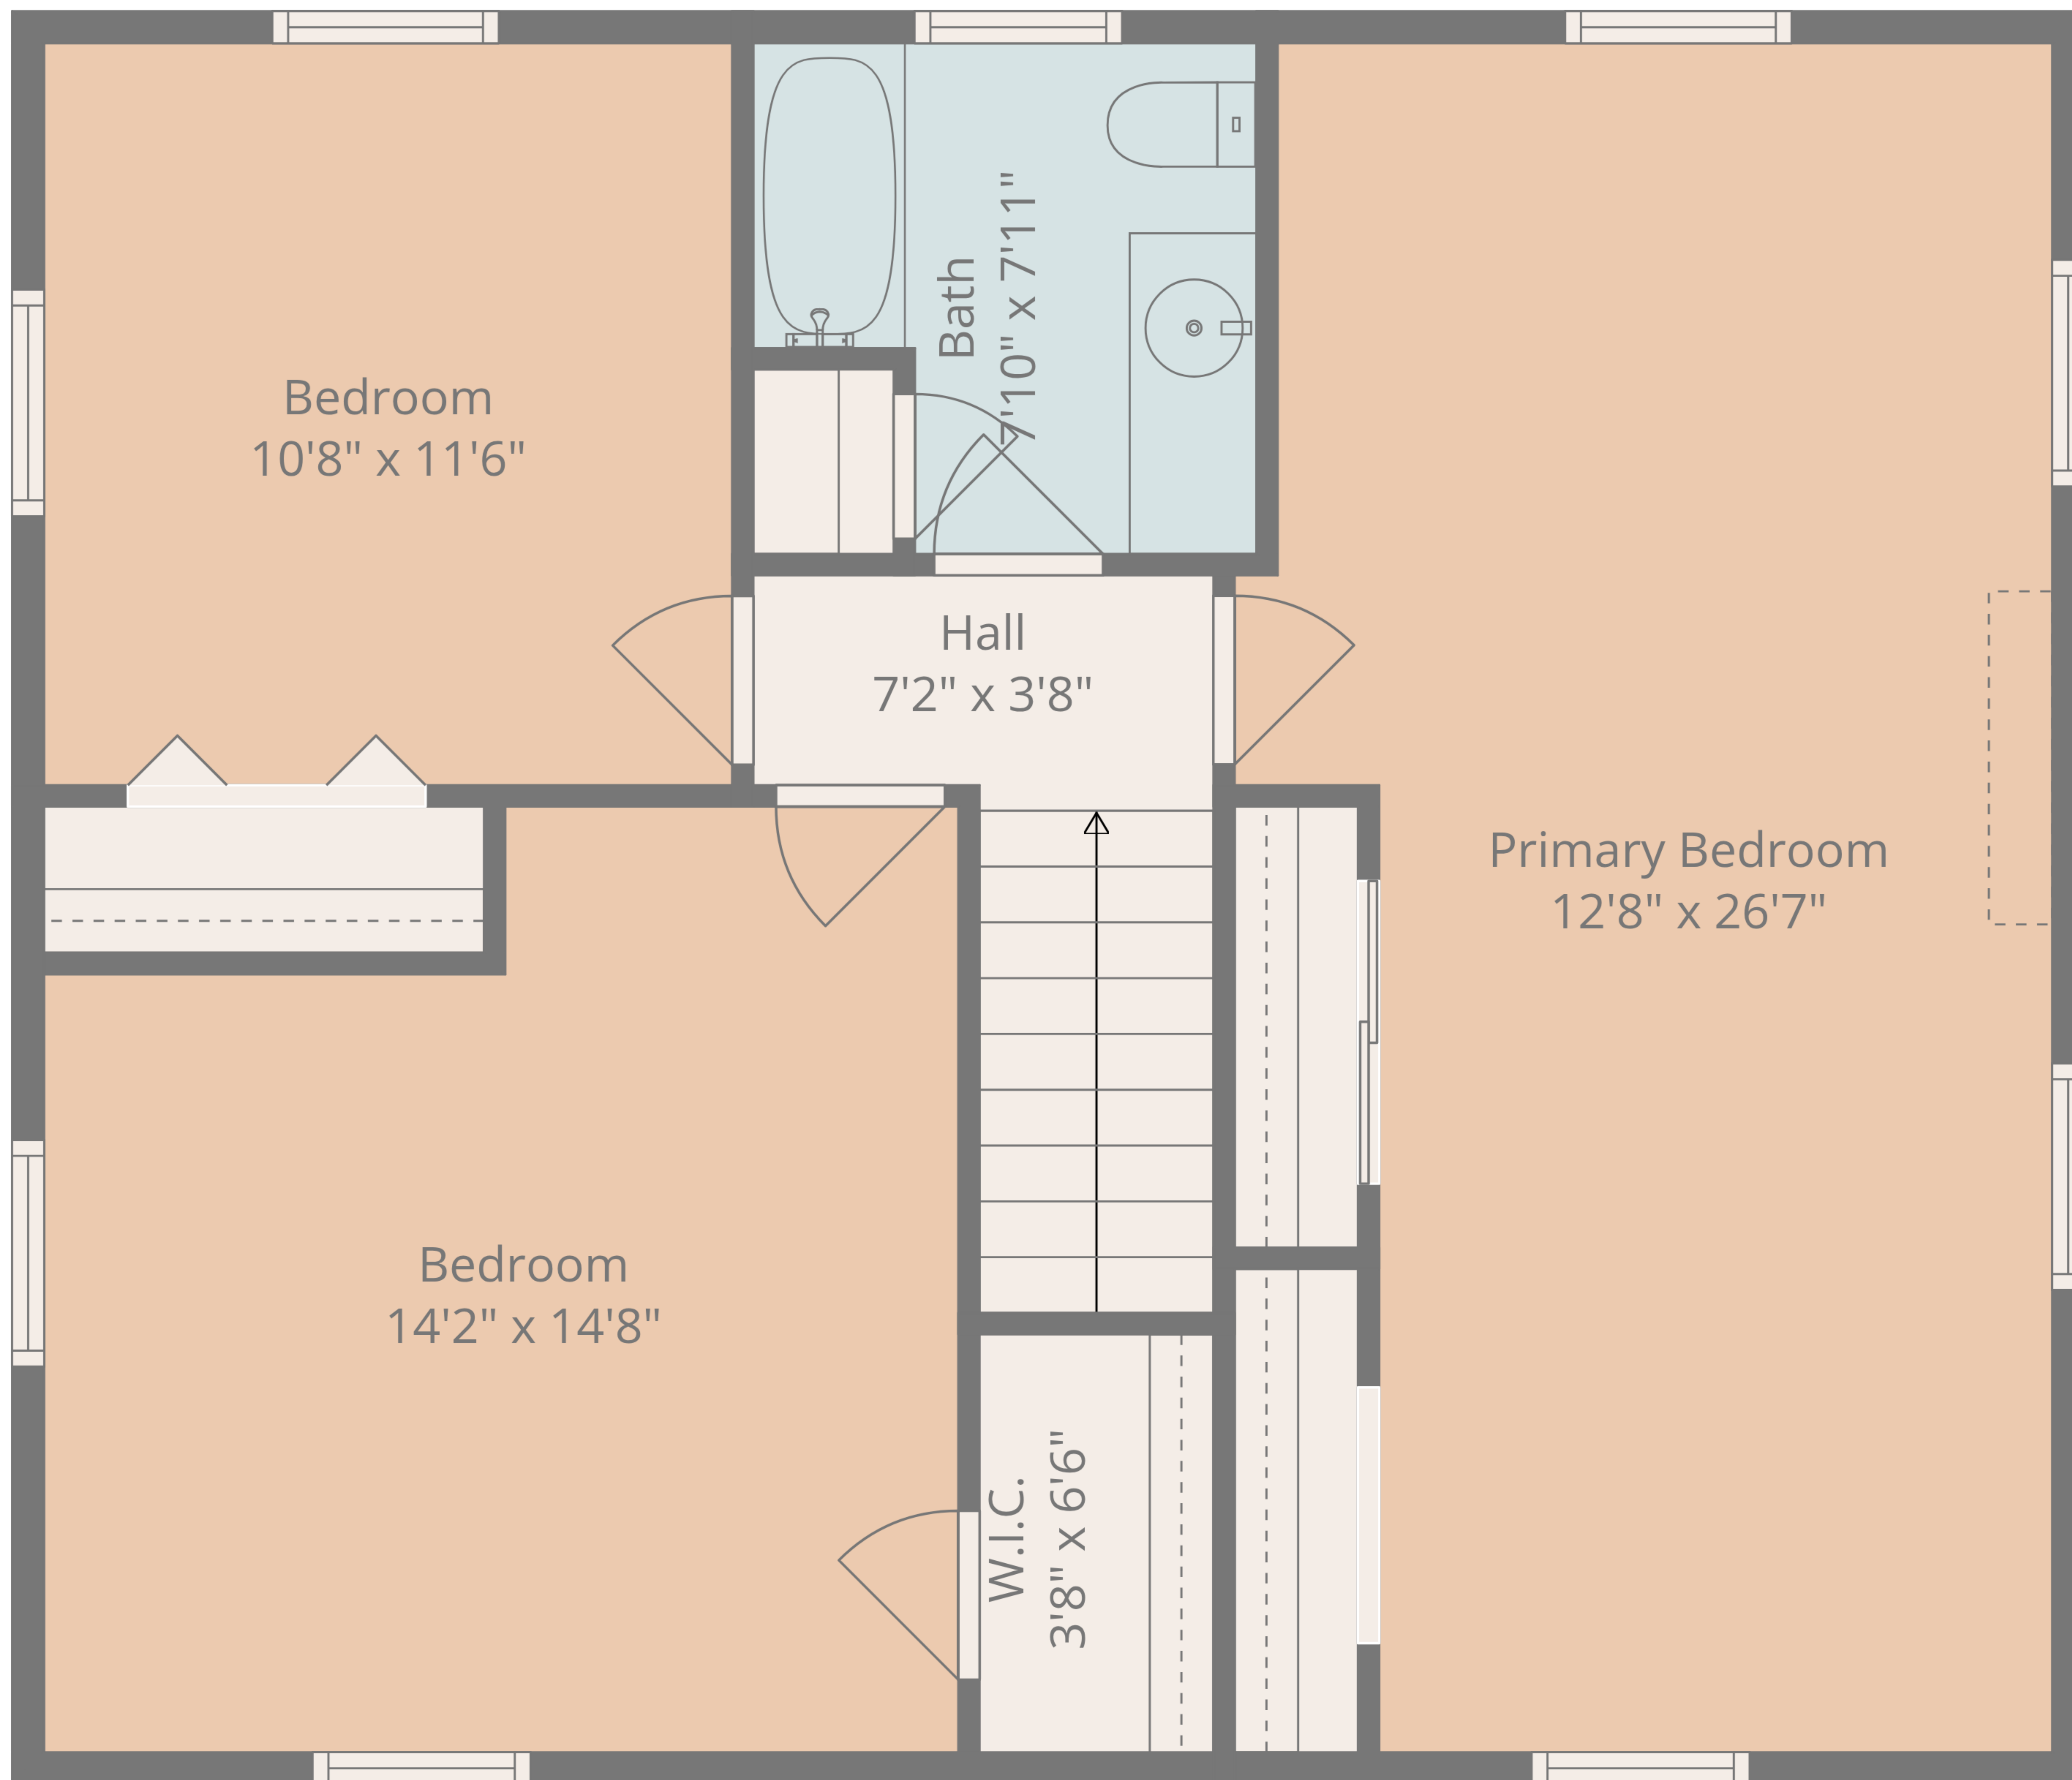

Total: 1978 sq. ft

1st Floor: 365 sq. Ft, 2nd Floor: 783 sq. Ft, 3rd Floor: 830 sq. ft
Excluded Areas: Garage: 257 sq. Ft, Undefined: 31 sq. Ft, Deck: 397 sq. Ft,
Fireplace: 14 sq. Ft, Walls: 176 sq. ft

Measurement Deemed Highly Reliable But Not Guaranteed!

Total: 1978 sq. ft

1st Floor: 365 sq. Ft, 2nd Floor: 783 sq. Ft, 3rd Floor: 830 sq. ft
 Excluded Areas: Garage: 257 sq. Ft, Undefined: 31 sq. Ft, Deck: 397 sq. Ft,
 Fireplace: 14 sq. Ft, Walls: 176 sq. ft

Measurement Deemed Highly Reliable But Not Guaranteed!

2nd Floor

3rd Floor

1st Floor

Total: 1978 sq. ft

1st Floor: 365 sq. Ft, 2nd Floor: 783 sq. Ft, 3rd Floor: 830 sq. ft
 Excluded Areas: Garage: 257 sq. Ft, Undefined: 31 sq. Ft, Deck: 397 sq. Ft,
 Fireplace: 14 sq. Ft, Walls: 176 sq. ft