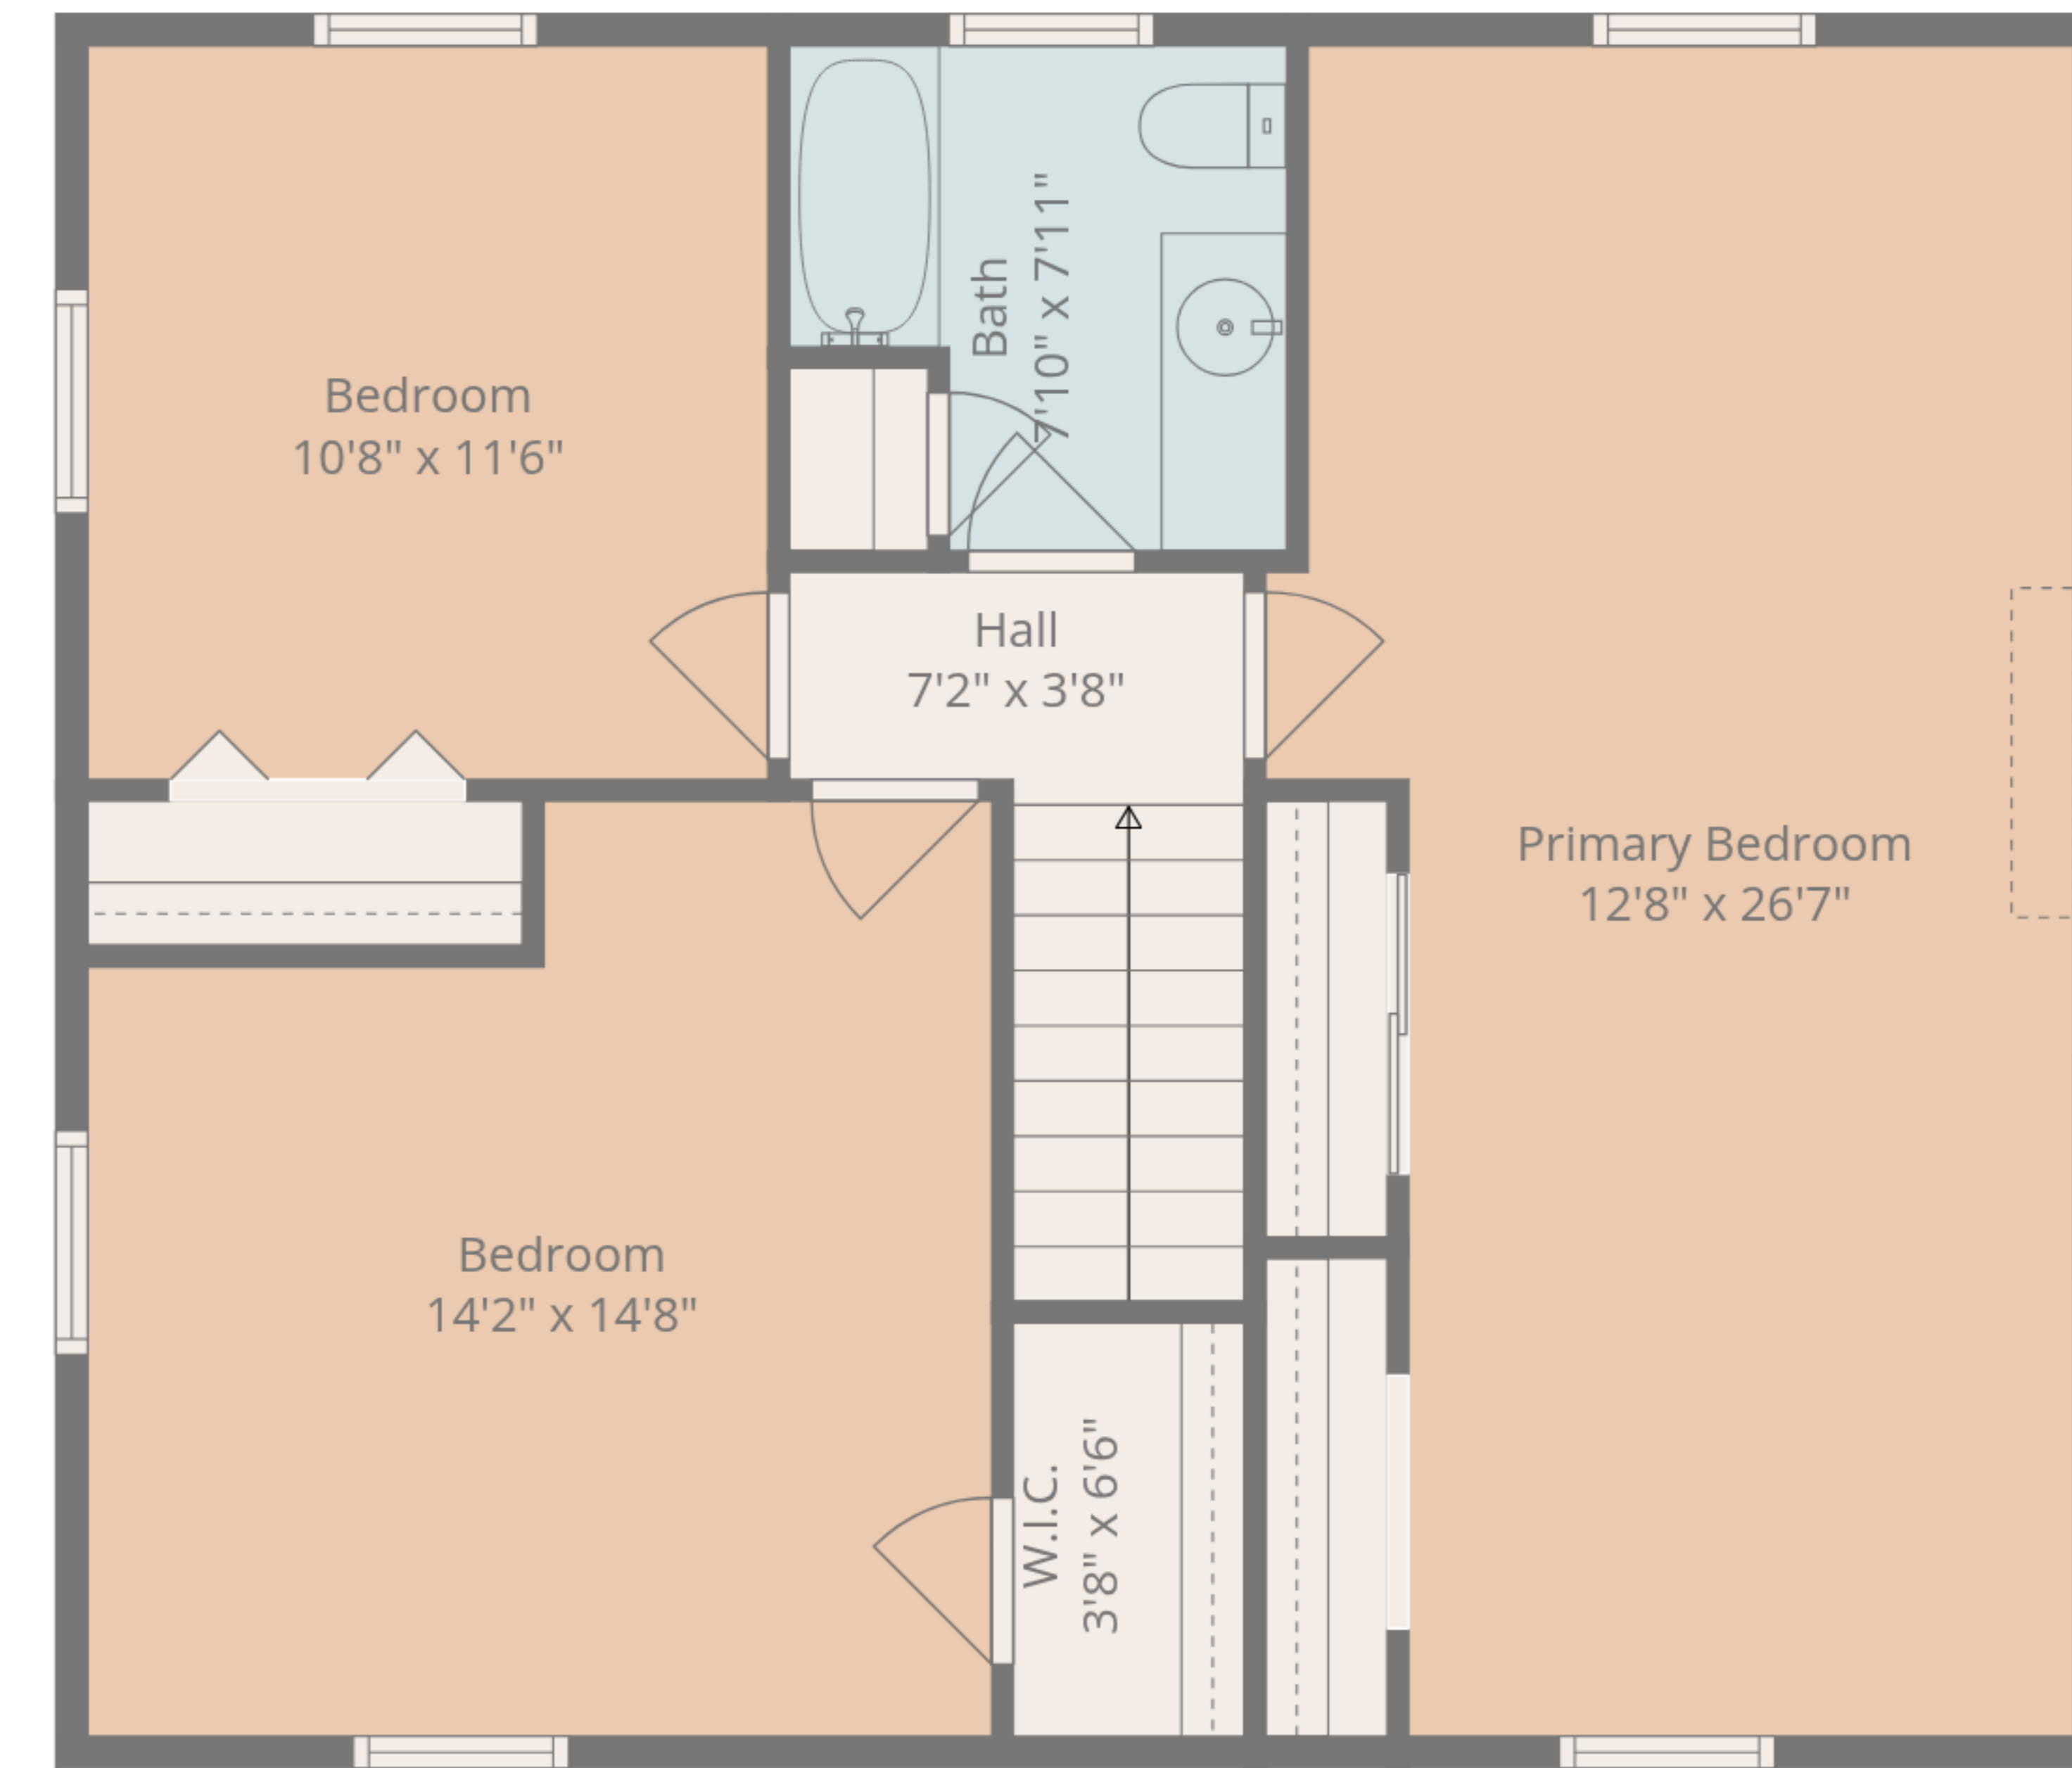

Total: 1978 sq. ft

1st Floor: 365 sq. Ft, 2nd Floor: 783 sq. Ft, 3rd Floor: 830 sq. ft
Excluded Areas: Garage: 257 sq. Ft, Undefined: 31 sq. Ft, Deck: 397 sq. Ft,
Fireplace: 14 sq. Ft, Walls: 176 sq. ft

Measurement Deemed Highly Reliable But Not Guaranteed!

Total: 1978 sq. ft

1st Floor: 365 sq. Ft, 2nd Floor: 783 sq. Ft, 3rd Floor: 830 sq. ft
 Excluded Areas: Garage: 257 sq. Ft, Undefined: 31 sq. Ft, Deck: 397 sq. Ft,
 Fireplace: 14 sq. Ft, Walls: 176 sq. ft

Measurement Deemed Highly Reliable But Not Guaranteed!

2nd Floor

3rd Floor

1st Floor

Total: 1978 sq. ft

1st Floor: 365 sq. Ft, 2nd Floor: 783 sq. Ft, 3rd Floor: 830 sq. ft
 Excluded Areas: Garage: 257 sq. Ft, Undefined: 31 sq. Ft, Deck: 397 sq. Ft,
 Fireplace: 14 sq. Ft, Walls: 176 sq. ft