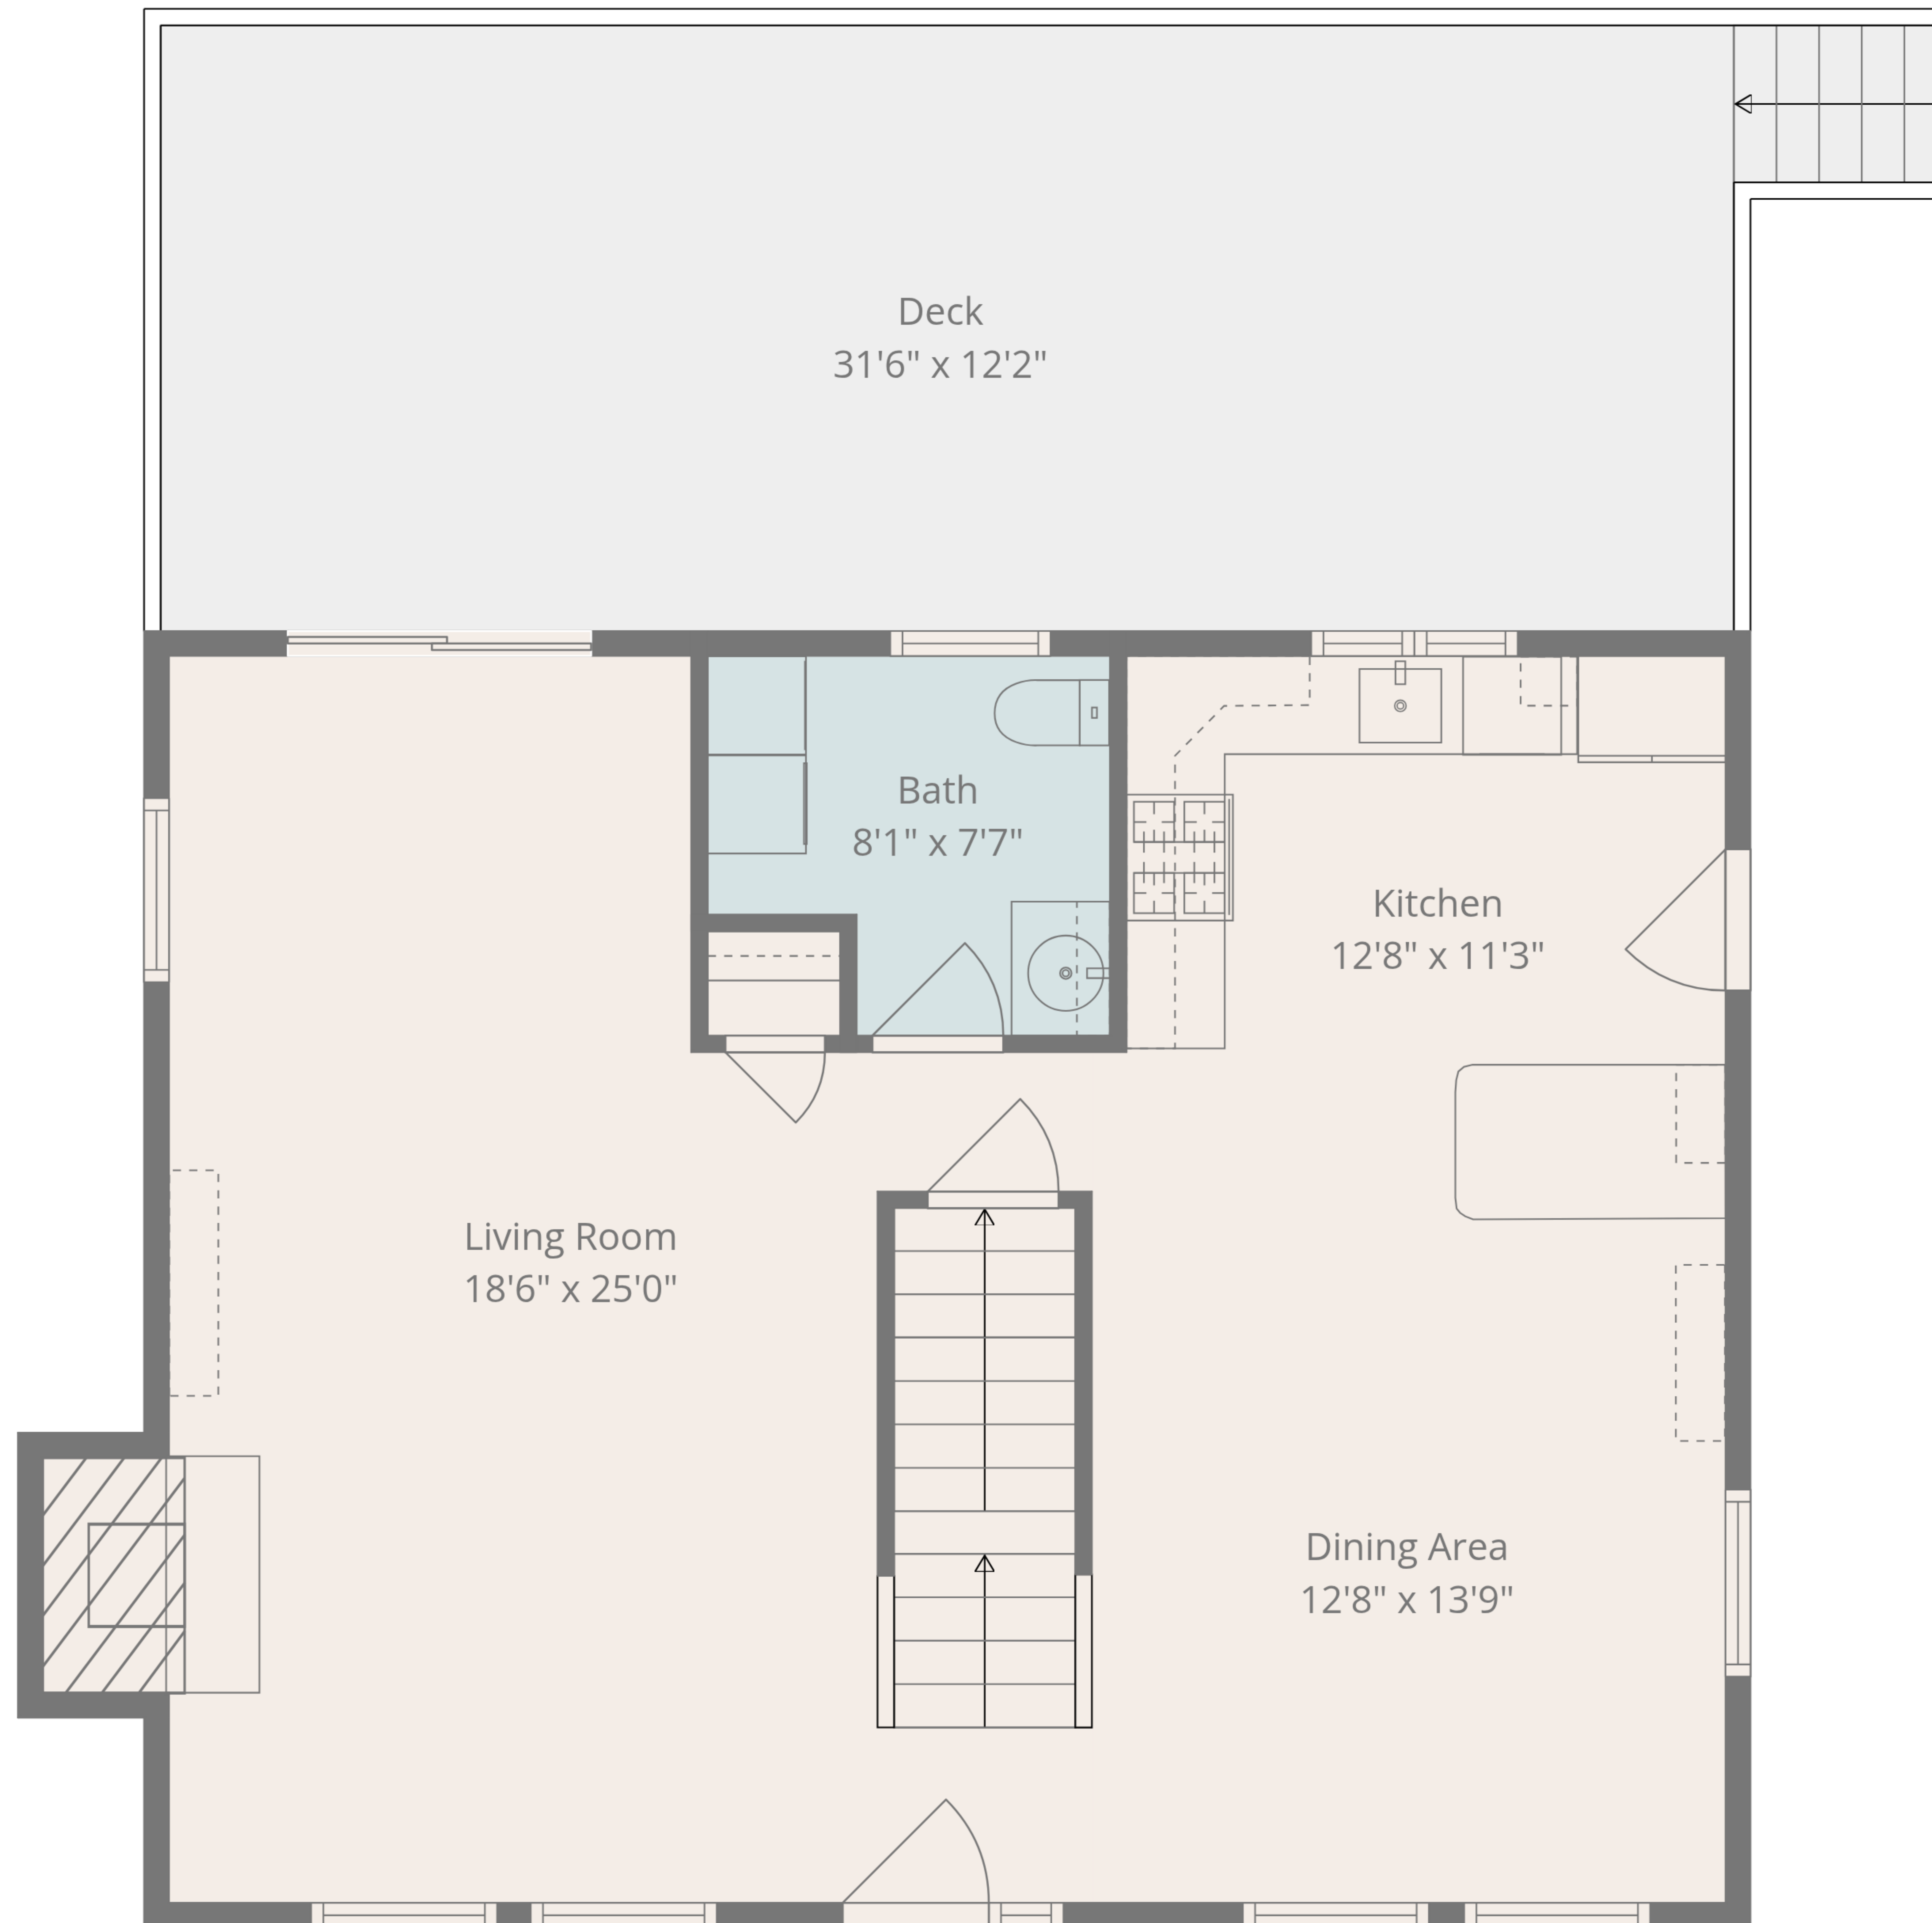

Total: 1978 sq. ft

1st Floor: 365 sq. Ft, 2nd Floor: 783 sq. Ft, 3rd Floor: 830 sq. ft
Excluded Areas: Garage: 257 sq. Ft, Undefined: 31 sq. Ft, Deck: 397 sq. Ft,
Fireplace: 14 sq. Ft, Walls: 176 sq. ft

Measurement Deemed Highly Reliable But Not Guaranteed!

Total: 1978 sq. ft

1st Floor: 365 sq. Ft, 2nd Floor: 783 sq. Ft, 3rd Floor: 830 sq. ft
 Excluded Areas: Garage: 257 sq. Ft, Undefined: 31 sq. Ft, Deck: 397 sq. Ft,
 Fireplace: 14 sq. Ft, Walls: 176 sq. ft

Measurement Deemed Highly Reliable But Not Guaranteed!

2nd Floor

3rd Floor

1st Floor

Total: 1978 sq. ft

1st Floor: 365 sq. Ft, 2nd Floor: 783 sq. Ft, 3rd Floor: 830 sq. ft
 Excluded Areas: Garage: 257 sq. Ft, Undefined: 31 sq. Ft, Deck: 397 sq. Ft,
 Fireplace: 14 sq. Ft, Walls: 176 sq. ft