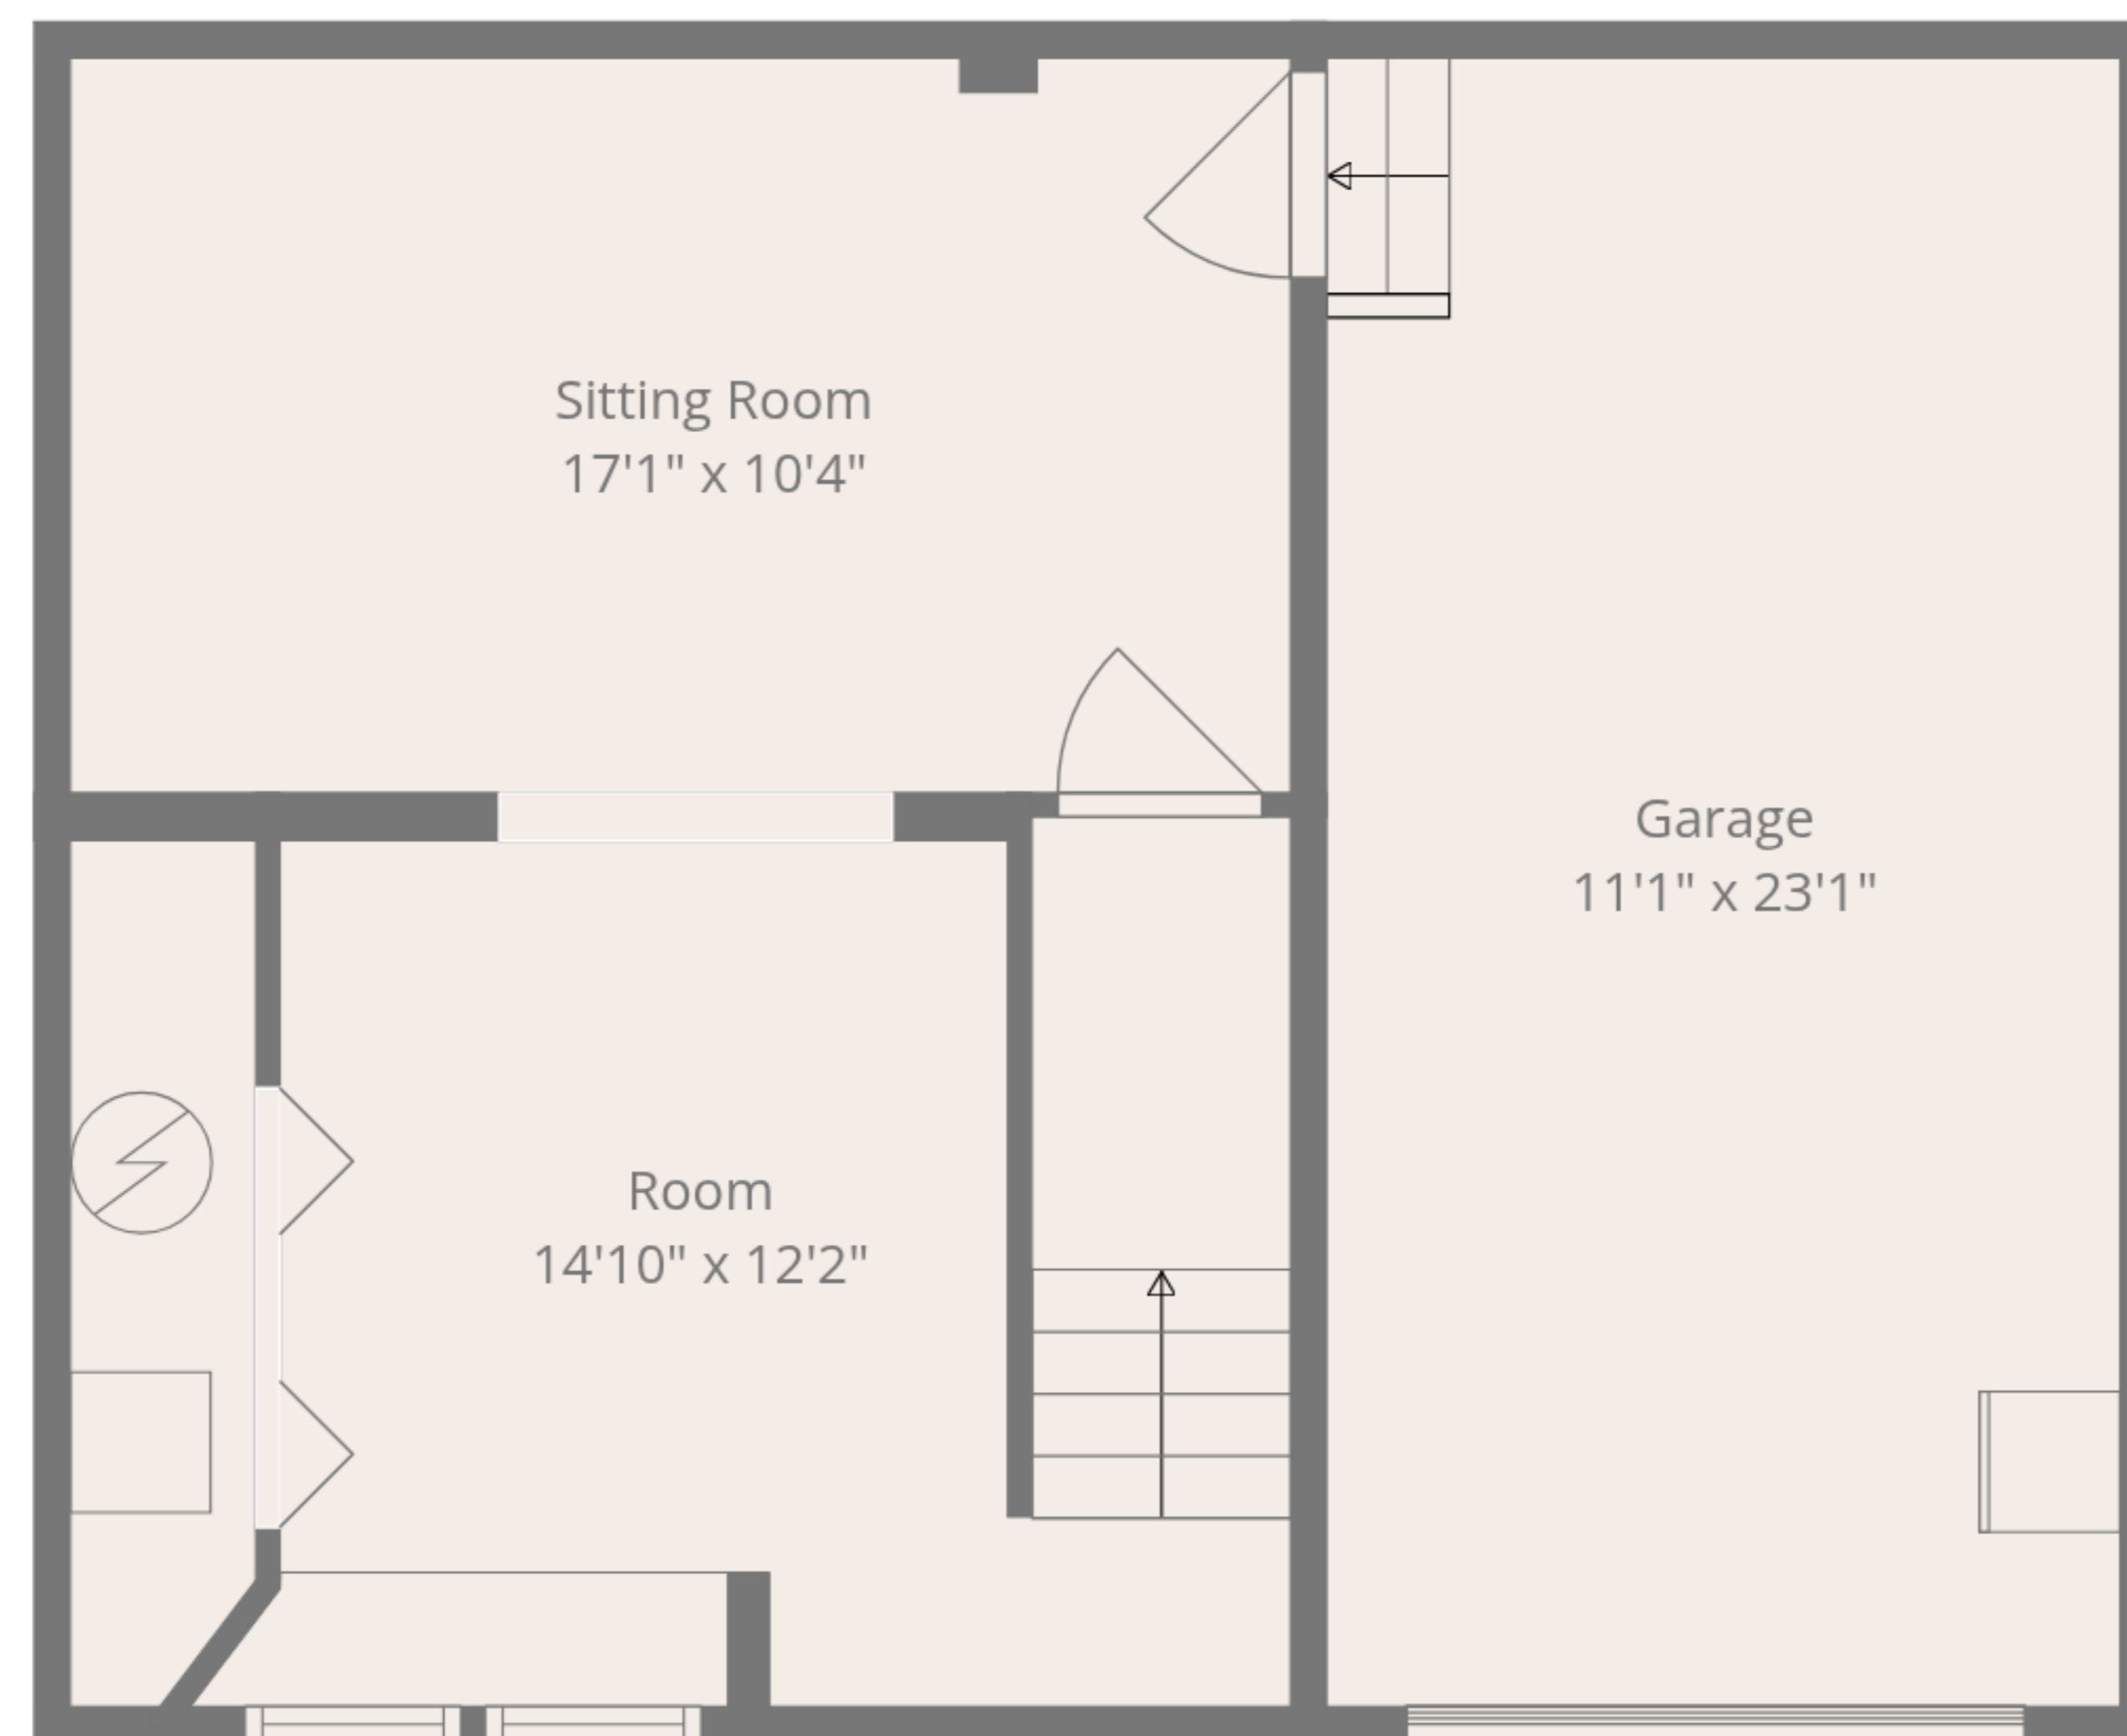

Total: 1978 sq. ft

1st Floor: 365 sq. Ft, 2nd Floor: 783 sq. Ft, 3rd Floor: 830 sq. ft
Excluded Areas: Garage: 257 sq. Ft, Undefined: 31 sq. Ft, Deck: 397 sq. Ft,
Fireplace: 14 sq. Ft, Walls: 176 sq. ft

Measurement Deemed Highly Reliable But Not Guaranteed!

Total: 1978 sq. ft

1st Floor: 365 sq. Ft, 2nd Floor: 783 sq. Ft, 3rd Floor: 830 sq. ft
 Excluded Areas: Garage: 257 sq. Ft, Undefined: 31 sq. Ft, Deck: 397 sq. Ft,
 Fireplace: 14 sq. Ft, Walls: 176 sq. ft

Measurement Deemed Highly Reliable But Not Guaranteed!

2nd Floor

3rd Floor

1st Floor

Total: 1978 sq. ft

1st Floor: 365 sq. Ft, 2nd Floor: 783 sq. Ft, 3rd Floor: 830 sq. ft
 Excluded Areas: Garage: 257 sq. Ft, Undefined: 31 sq. Ft, Deck: 397 sq. Ft,
 Fireplace: 14 sq. Ft, Walls: 176 sq. ft