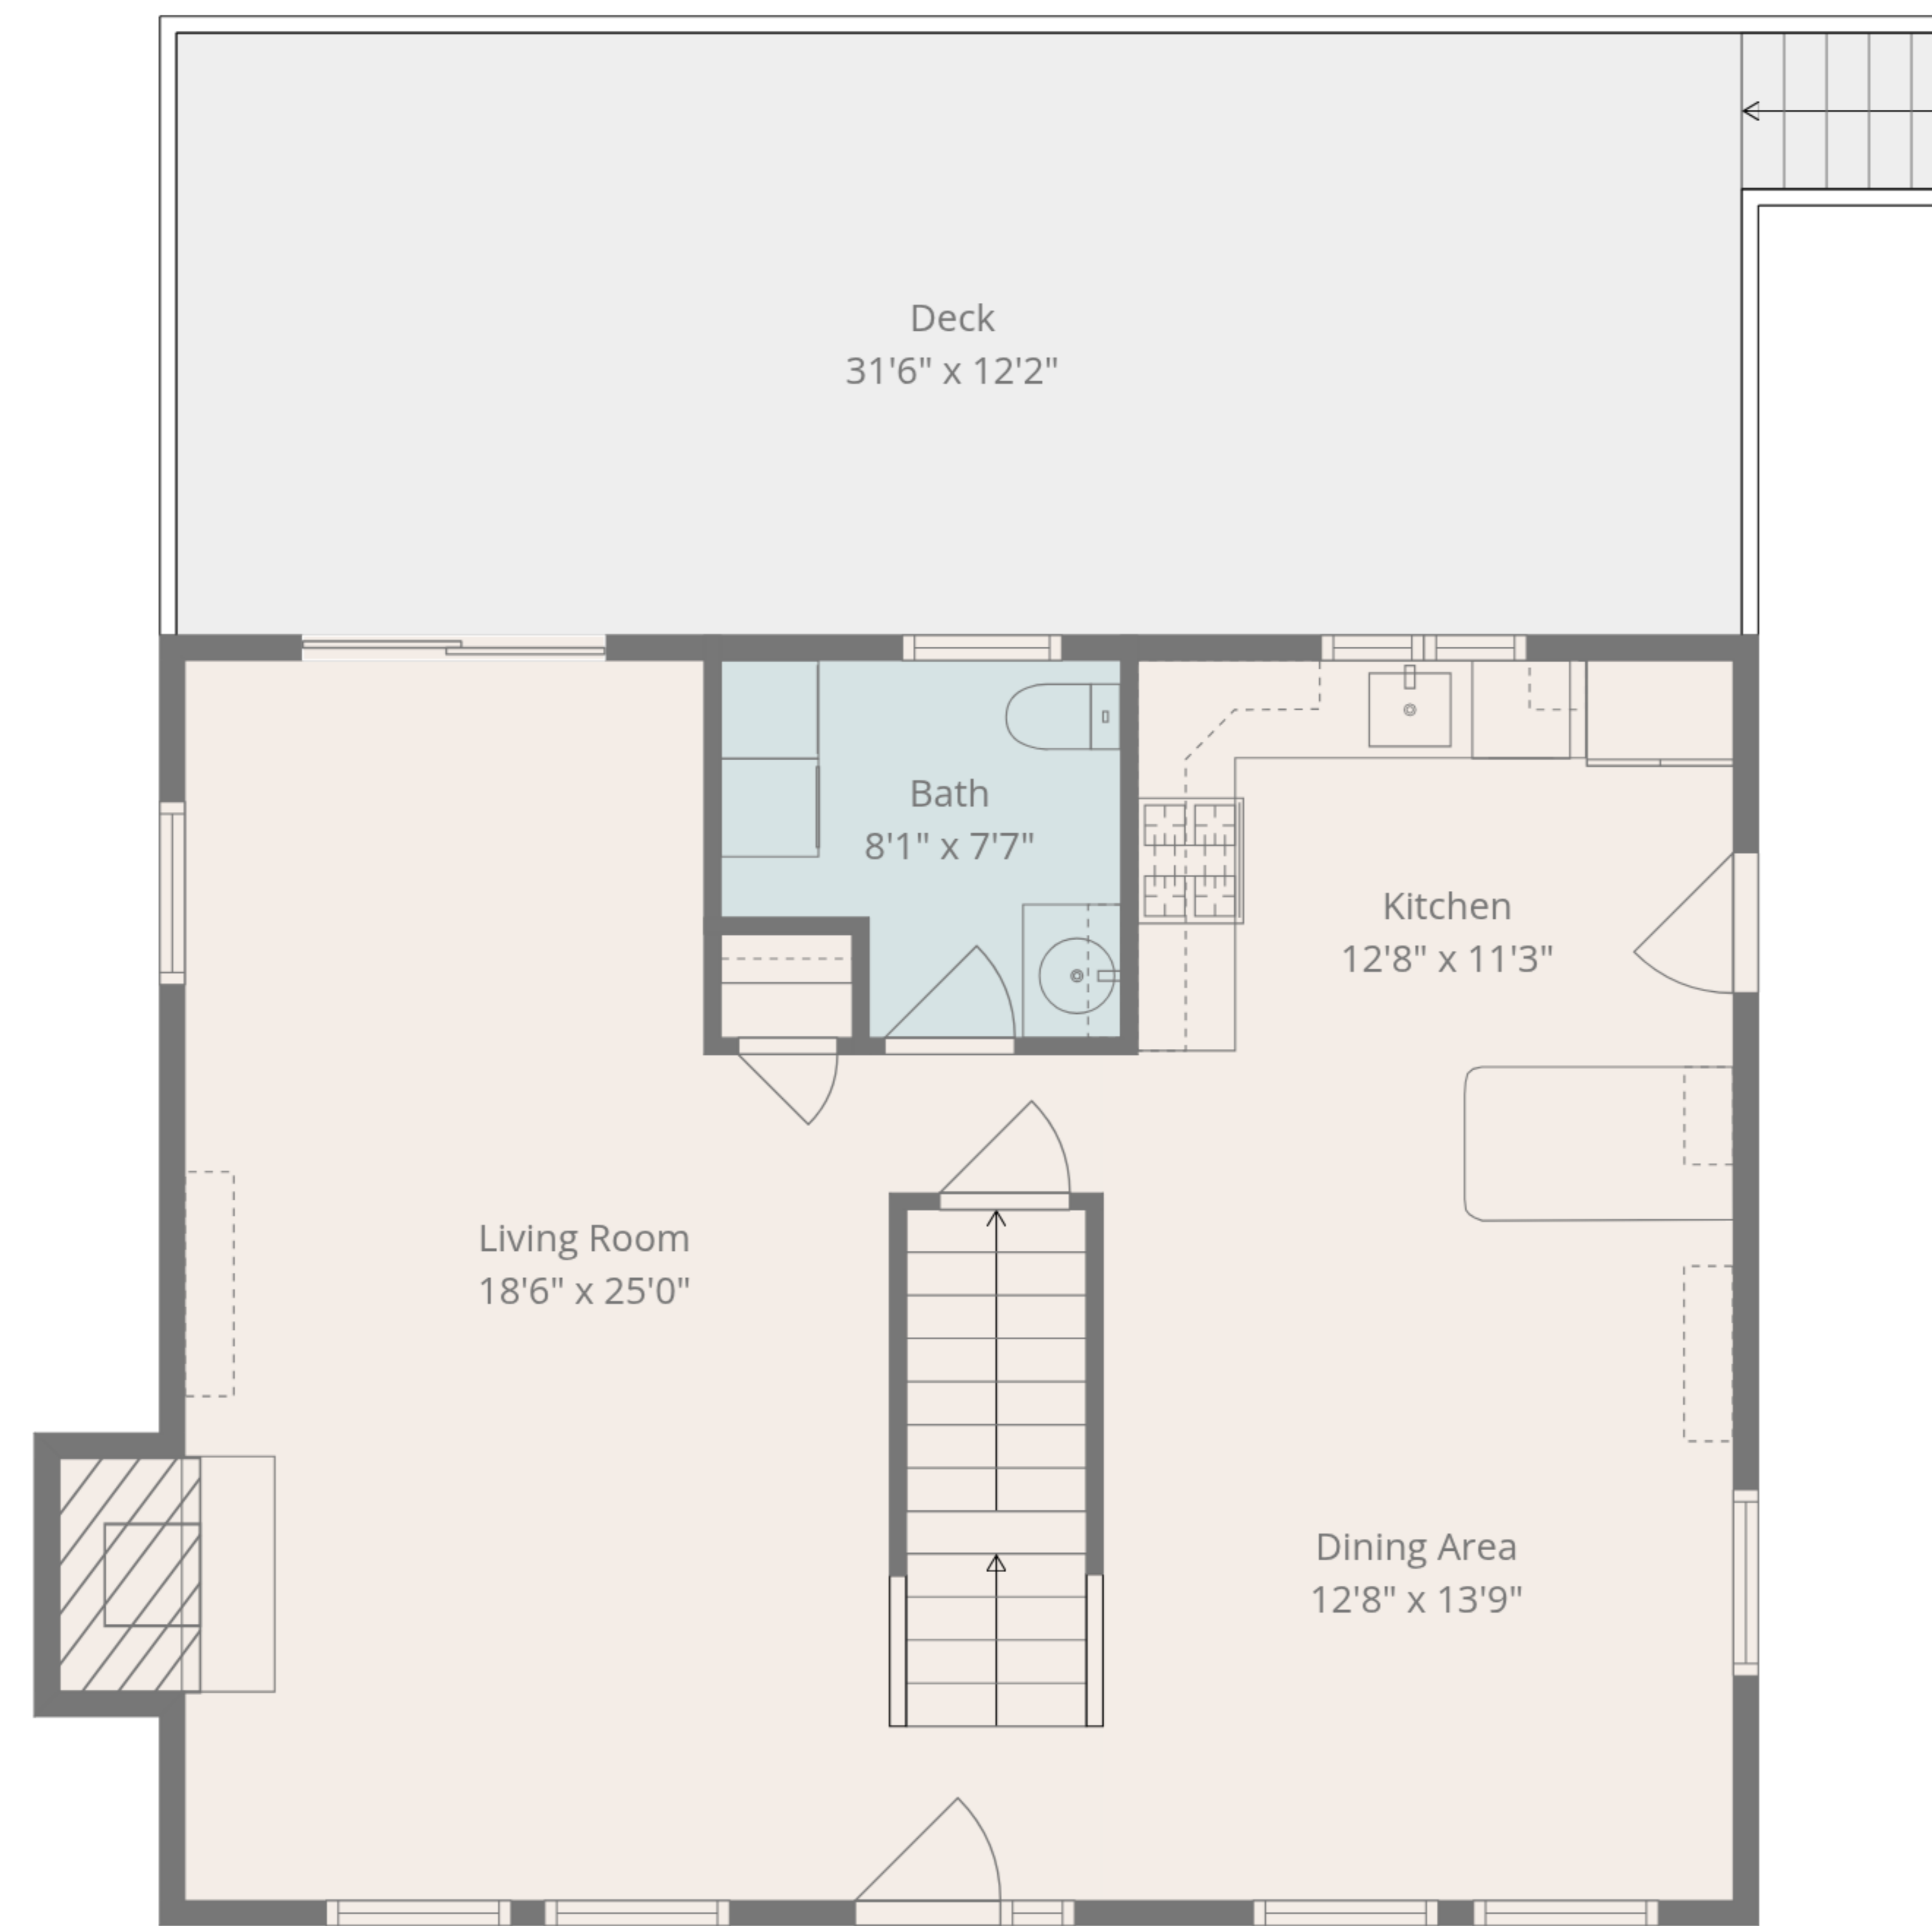

Total: 1978 sq. ft

1st Floor: 365 sq. Ft, 2nd Floor: 783 sq. Ft, 3rd Floor: 830 sq. ft
Excluded Areas: Garage: 257 sq. Ft, Undefined: 31 sq. Ft, Deck: 397 sq. Ft,
Fireplace: 14 sq. Ft, Walls: 176 sq. ft

Measurement Deemed Highly Reliable But Not Guaranteed!

Total: 1978 sq. ft

1st Floor: 365 sq. Ft, 2nd Floor: 783 sq. Ft, 3rd Floor: 830 sq. ft
 Excluded Areas: Garage: 257 sq. Ft, Undefined: 31 sq. Ft, Deck: 397 sq. Ft,
 Fireplace: 14 sq. Ft, Walls: 176 sq. ft

Measurement Deemed Highly Reliable But Not Guaranteed!

2nd Floor

3rd Floor

1st Floor

Total: 1978 sq. ft

1st Floor: 365 sq. Ft, 2nd Floor: 783 sq. Ft, 3rd Floor: 830 sq. ft
 Excluded Areas: Garage: 257 sq. Ft, Undefined: 31 sq. Ft, Deck: 397 sq. Ft,
 Fireplace: 14 sq. Ft, Walls: 176 sq. ft