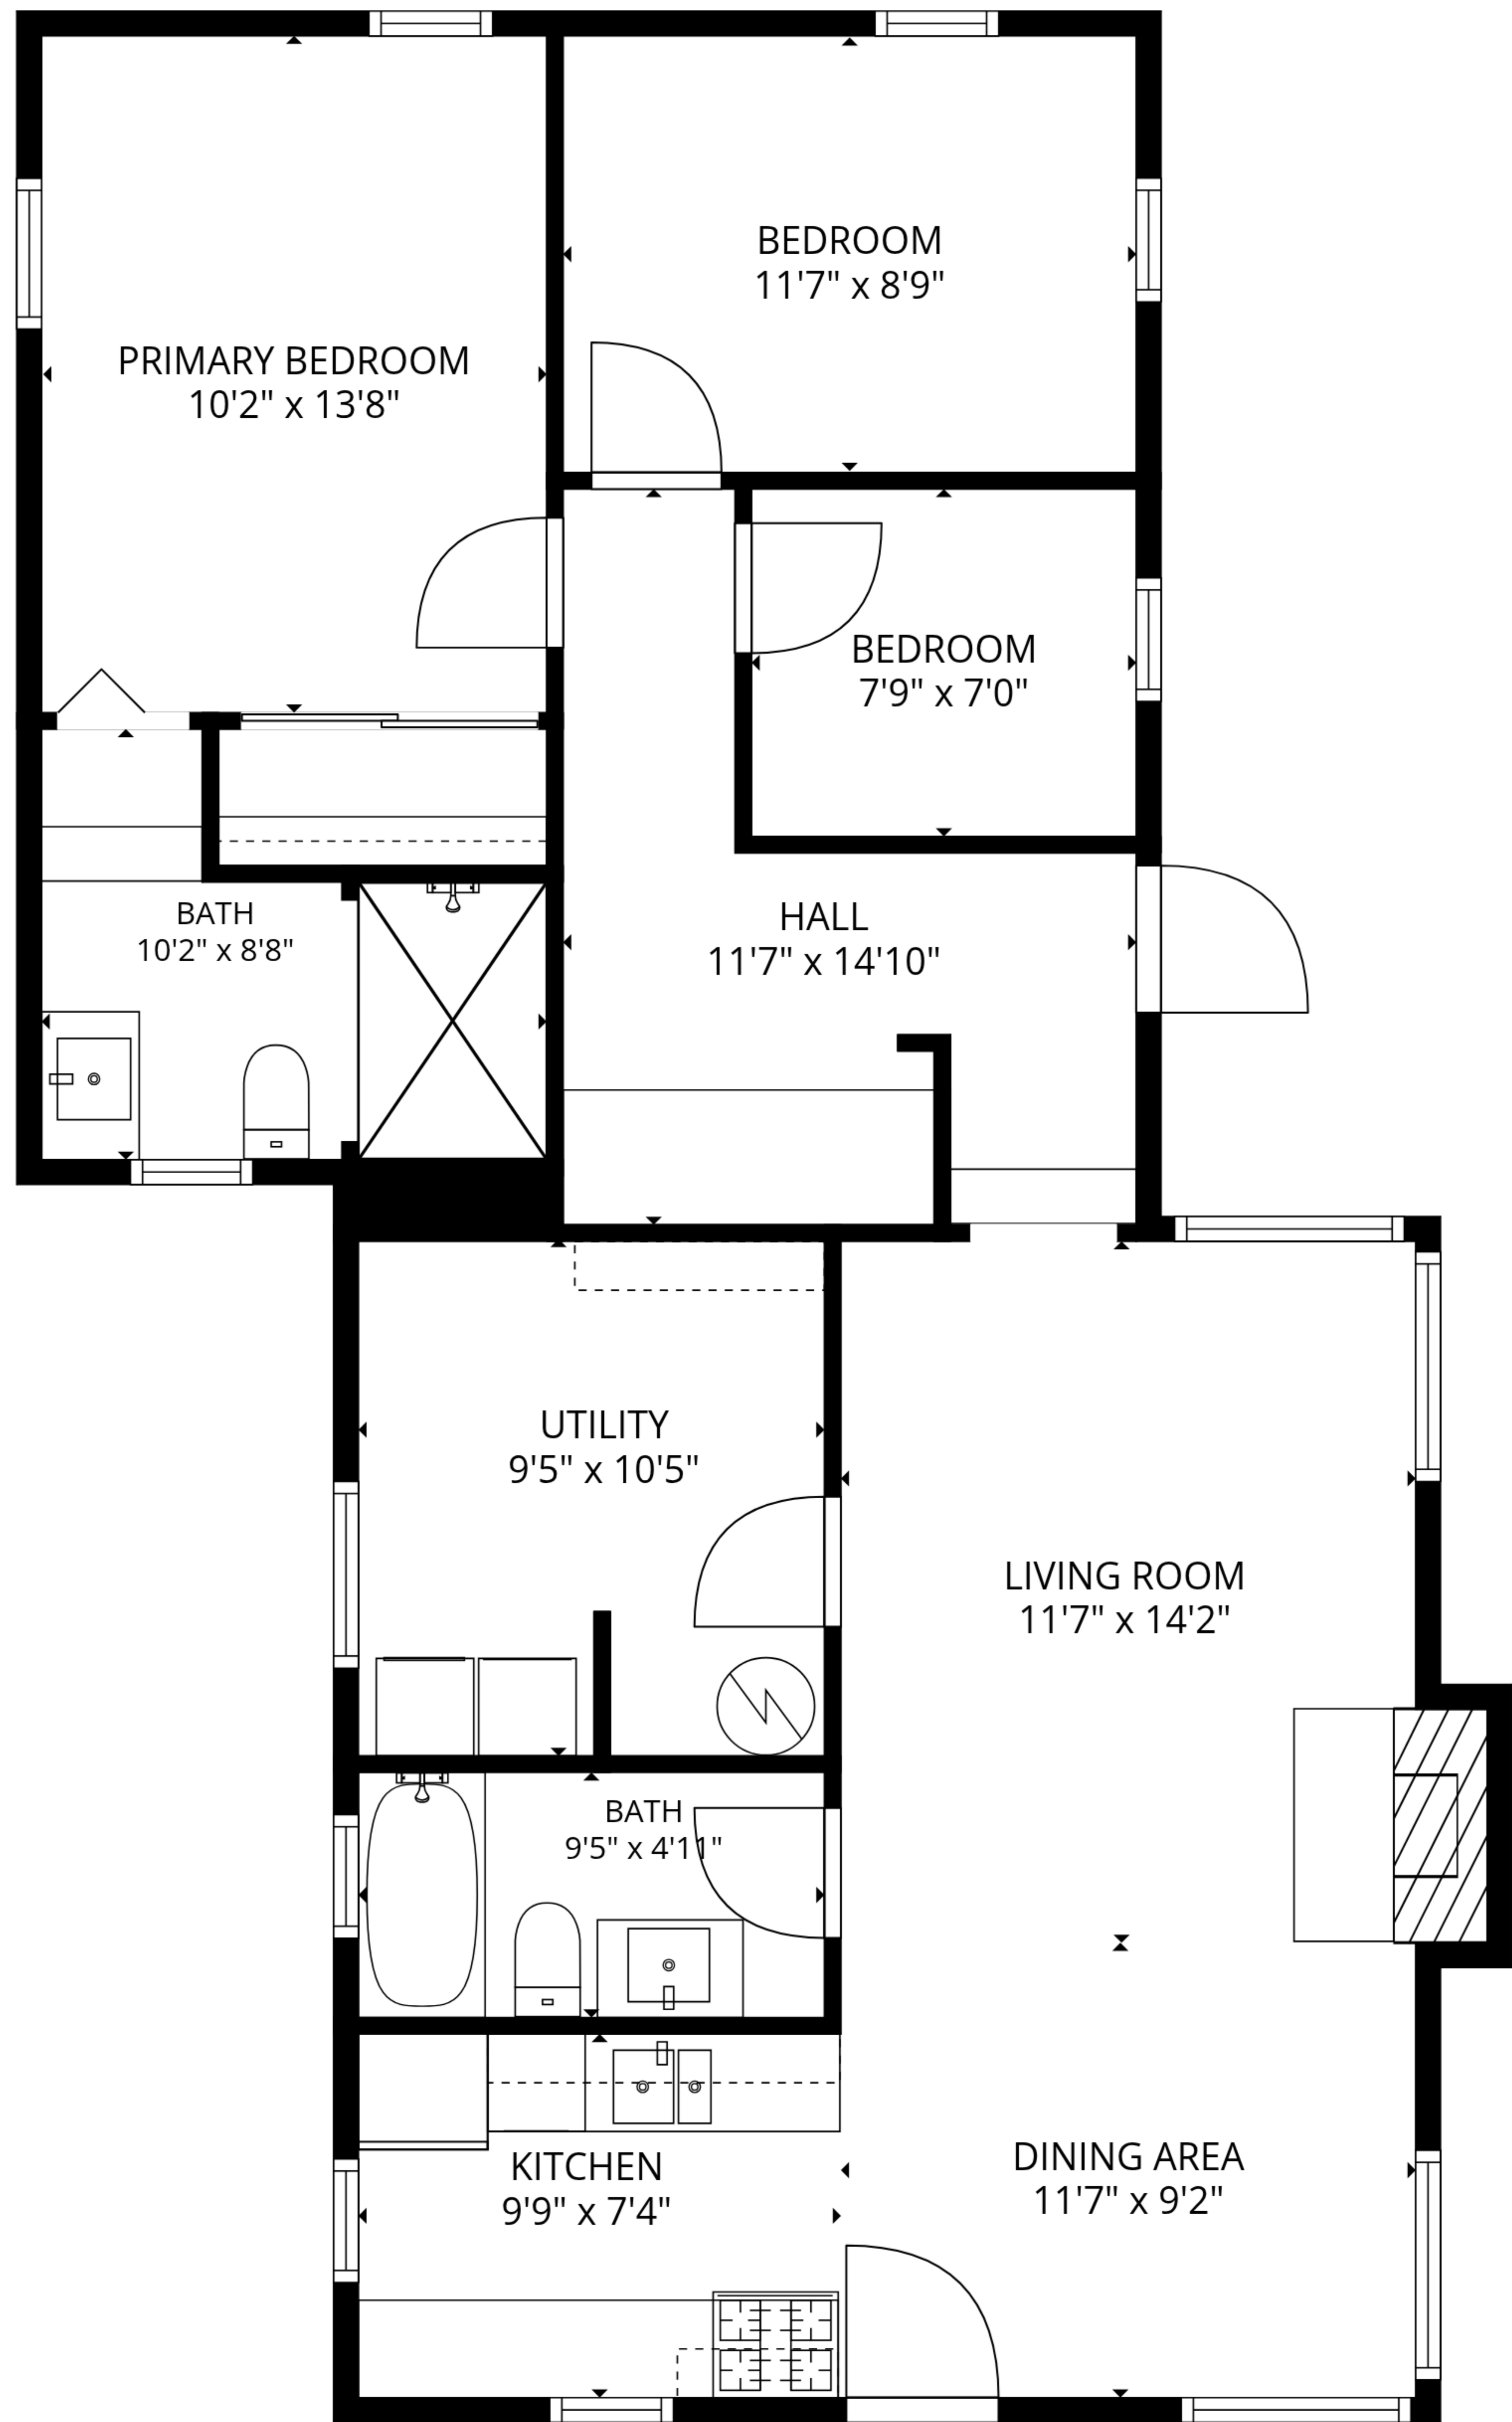

TOTAL: 1029 sq. ft
1st floor: 1029 sq. ft
EXCLUDED AREAS: FIREPLACE: 8 sq. ft, WALLS: 73 sq. ft

SIZES AND DIMENSIONS ARE APPROXIMATE, ACTUAL MAY VARY.

TOTAL: 1029 sq. ft
1st floor: 1029 sq. ft
EXCLUDED AREAS: FIREPLACE: 8 sq. ft, WALLS: 73 sq. ft

SIZES AND DIMENSIONS ARE APPROXIMATE, ACTUAL MAY VARY.