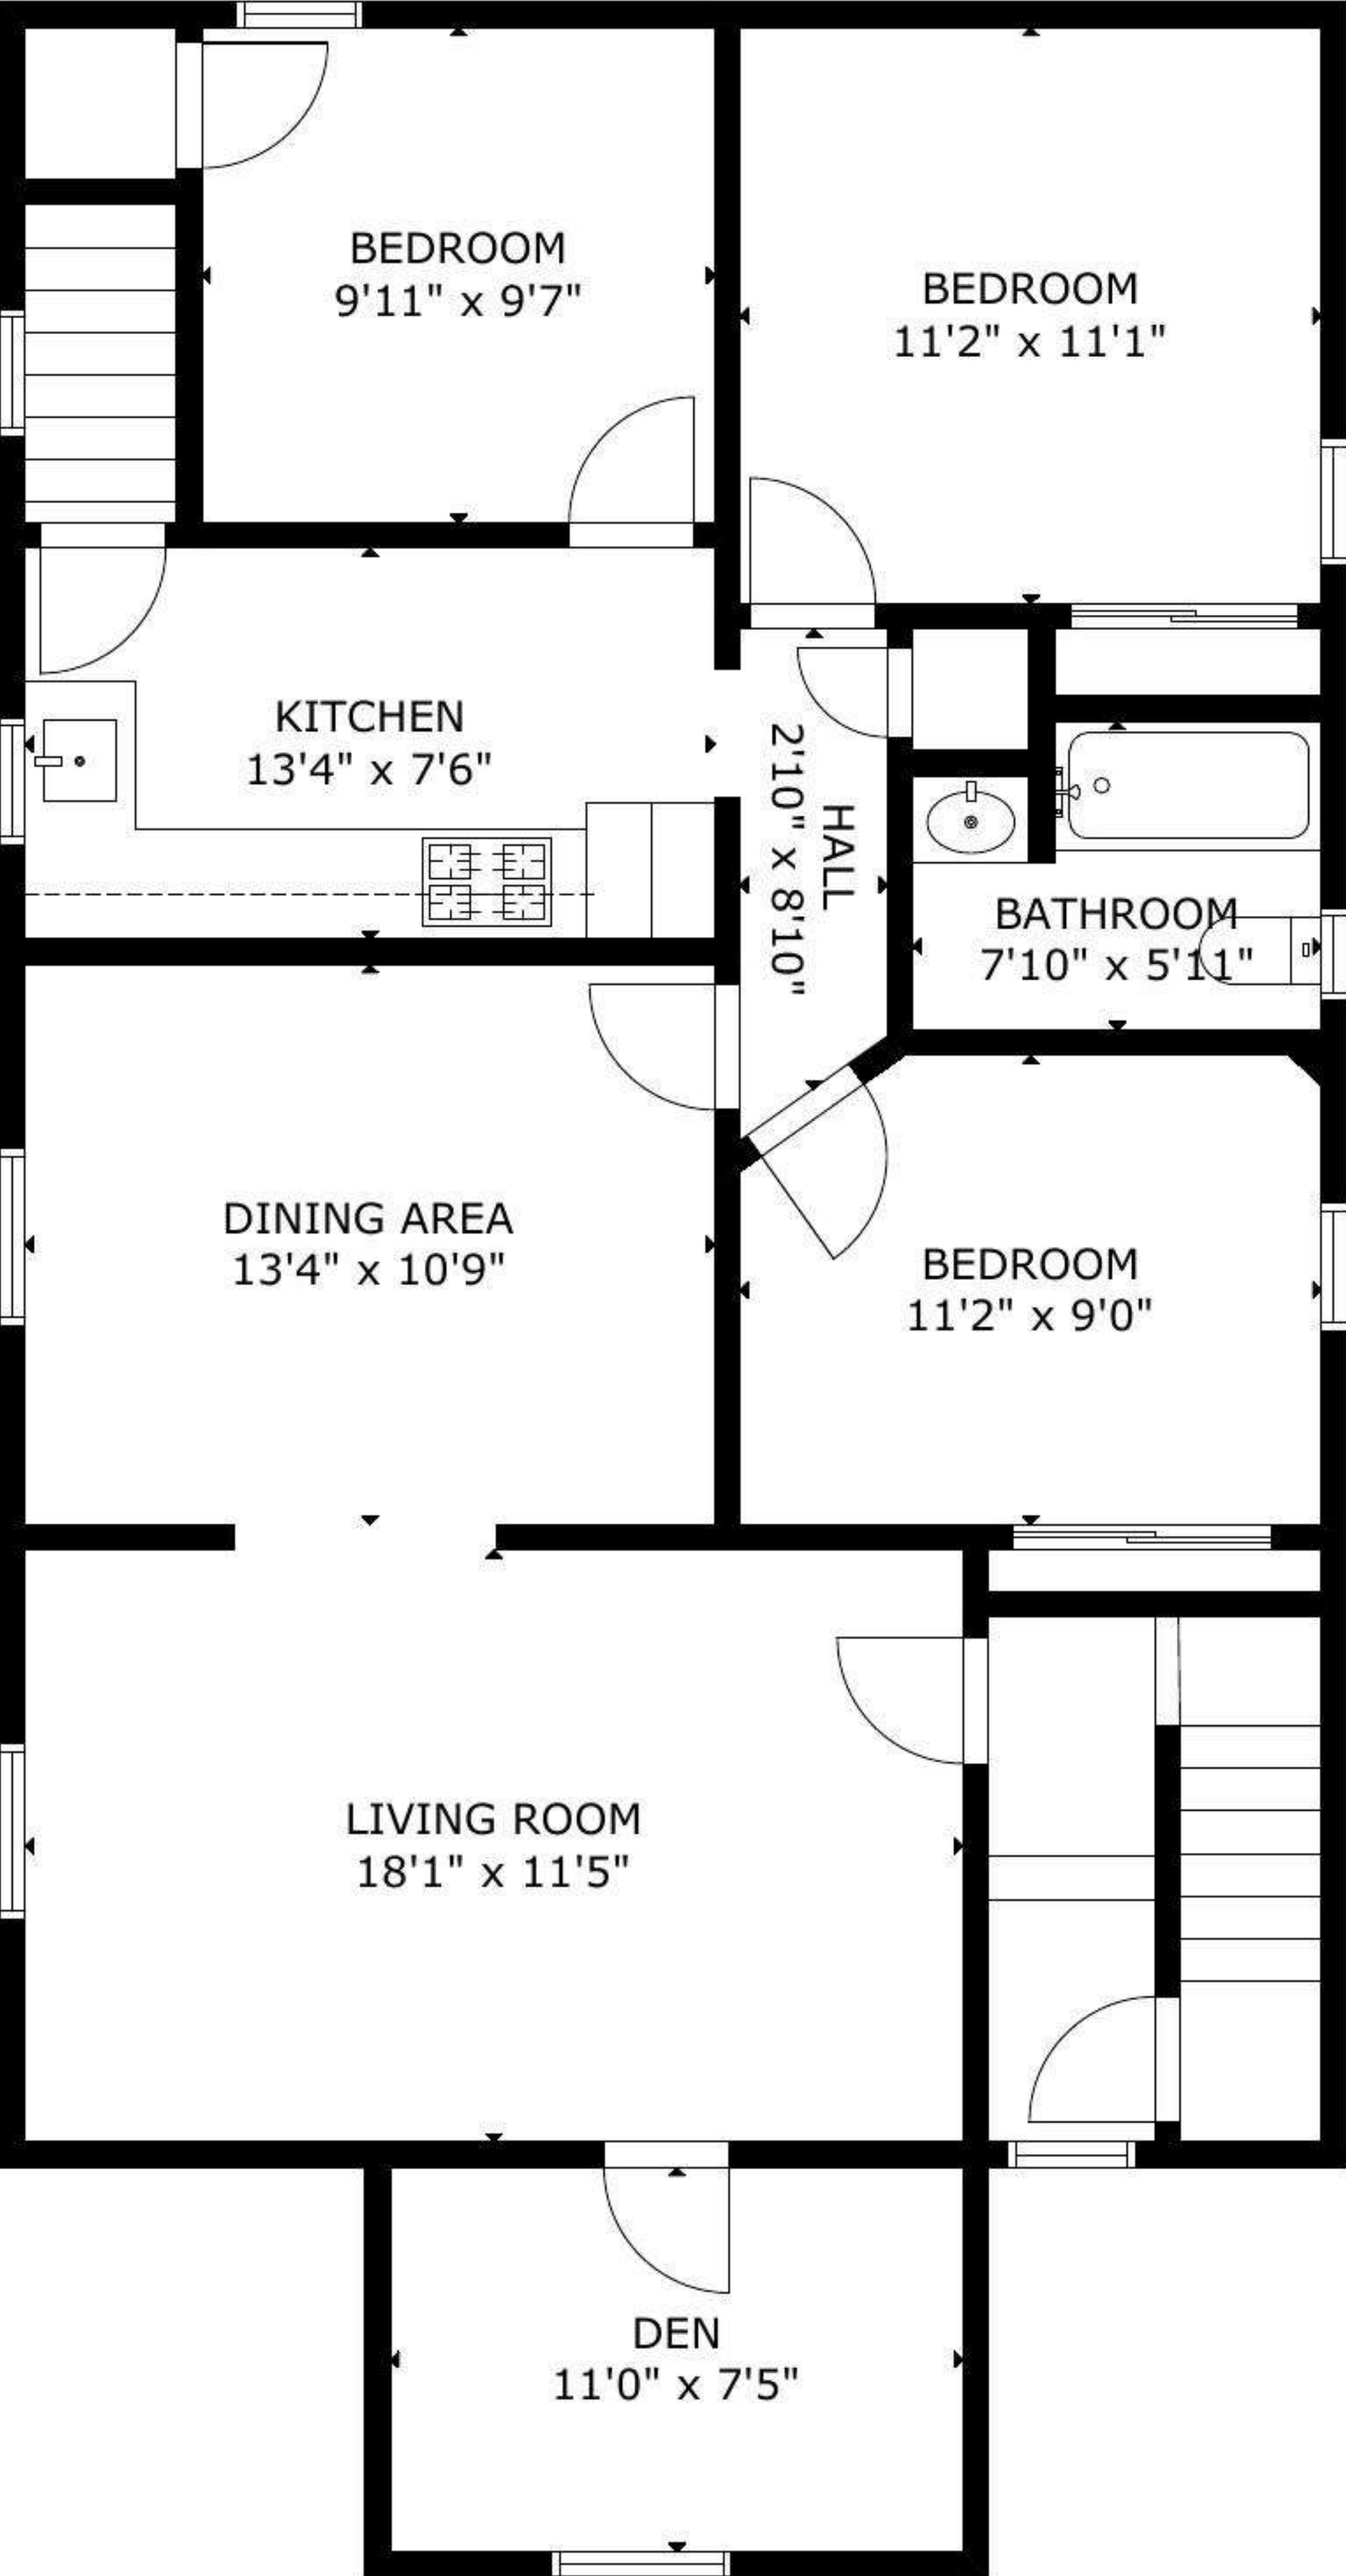

204 Herman St, , Hackensack, NJ, 07601, United States

GROSS INTERNAL AREA
TOTAL: 3,518 sq ft

BASEMENT: 955 sq ft, FIRST FLOOR: 1,025 sq ft

SECOND FLOOR: 1,106 sq ft, ATTIC: 432 sq ft

EXCLUDED AREAS: PORCH: 173 sq ft

THIS FLOOR PLAN IS PROVIDED FOR ILLUSTRATION PURPOSES ONLY WITH THE PERMISSION OF THE SELLER. ROOM POSITIONS AND DIMENSIONS ARE APPROXIMATE AND ARE NOT GUARANTEED TO BE EXACT OR TO SCALE. THE BUYER SHOULD CONFIRM MEASUREMENTS FOR ACCURACY