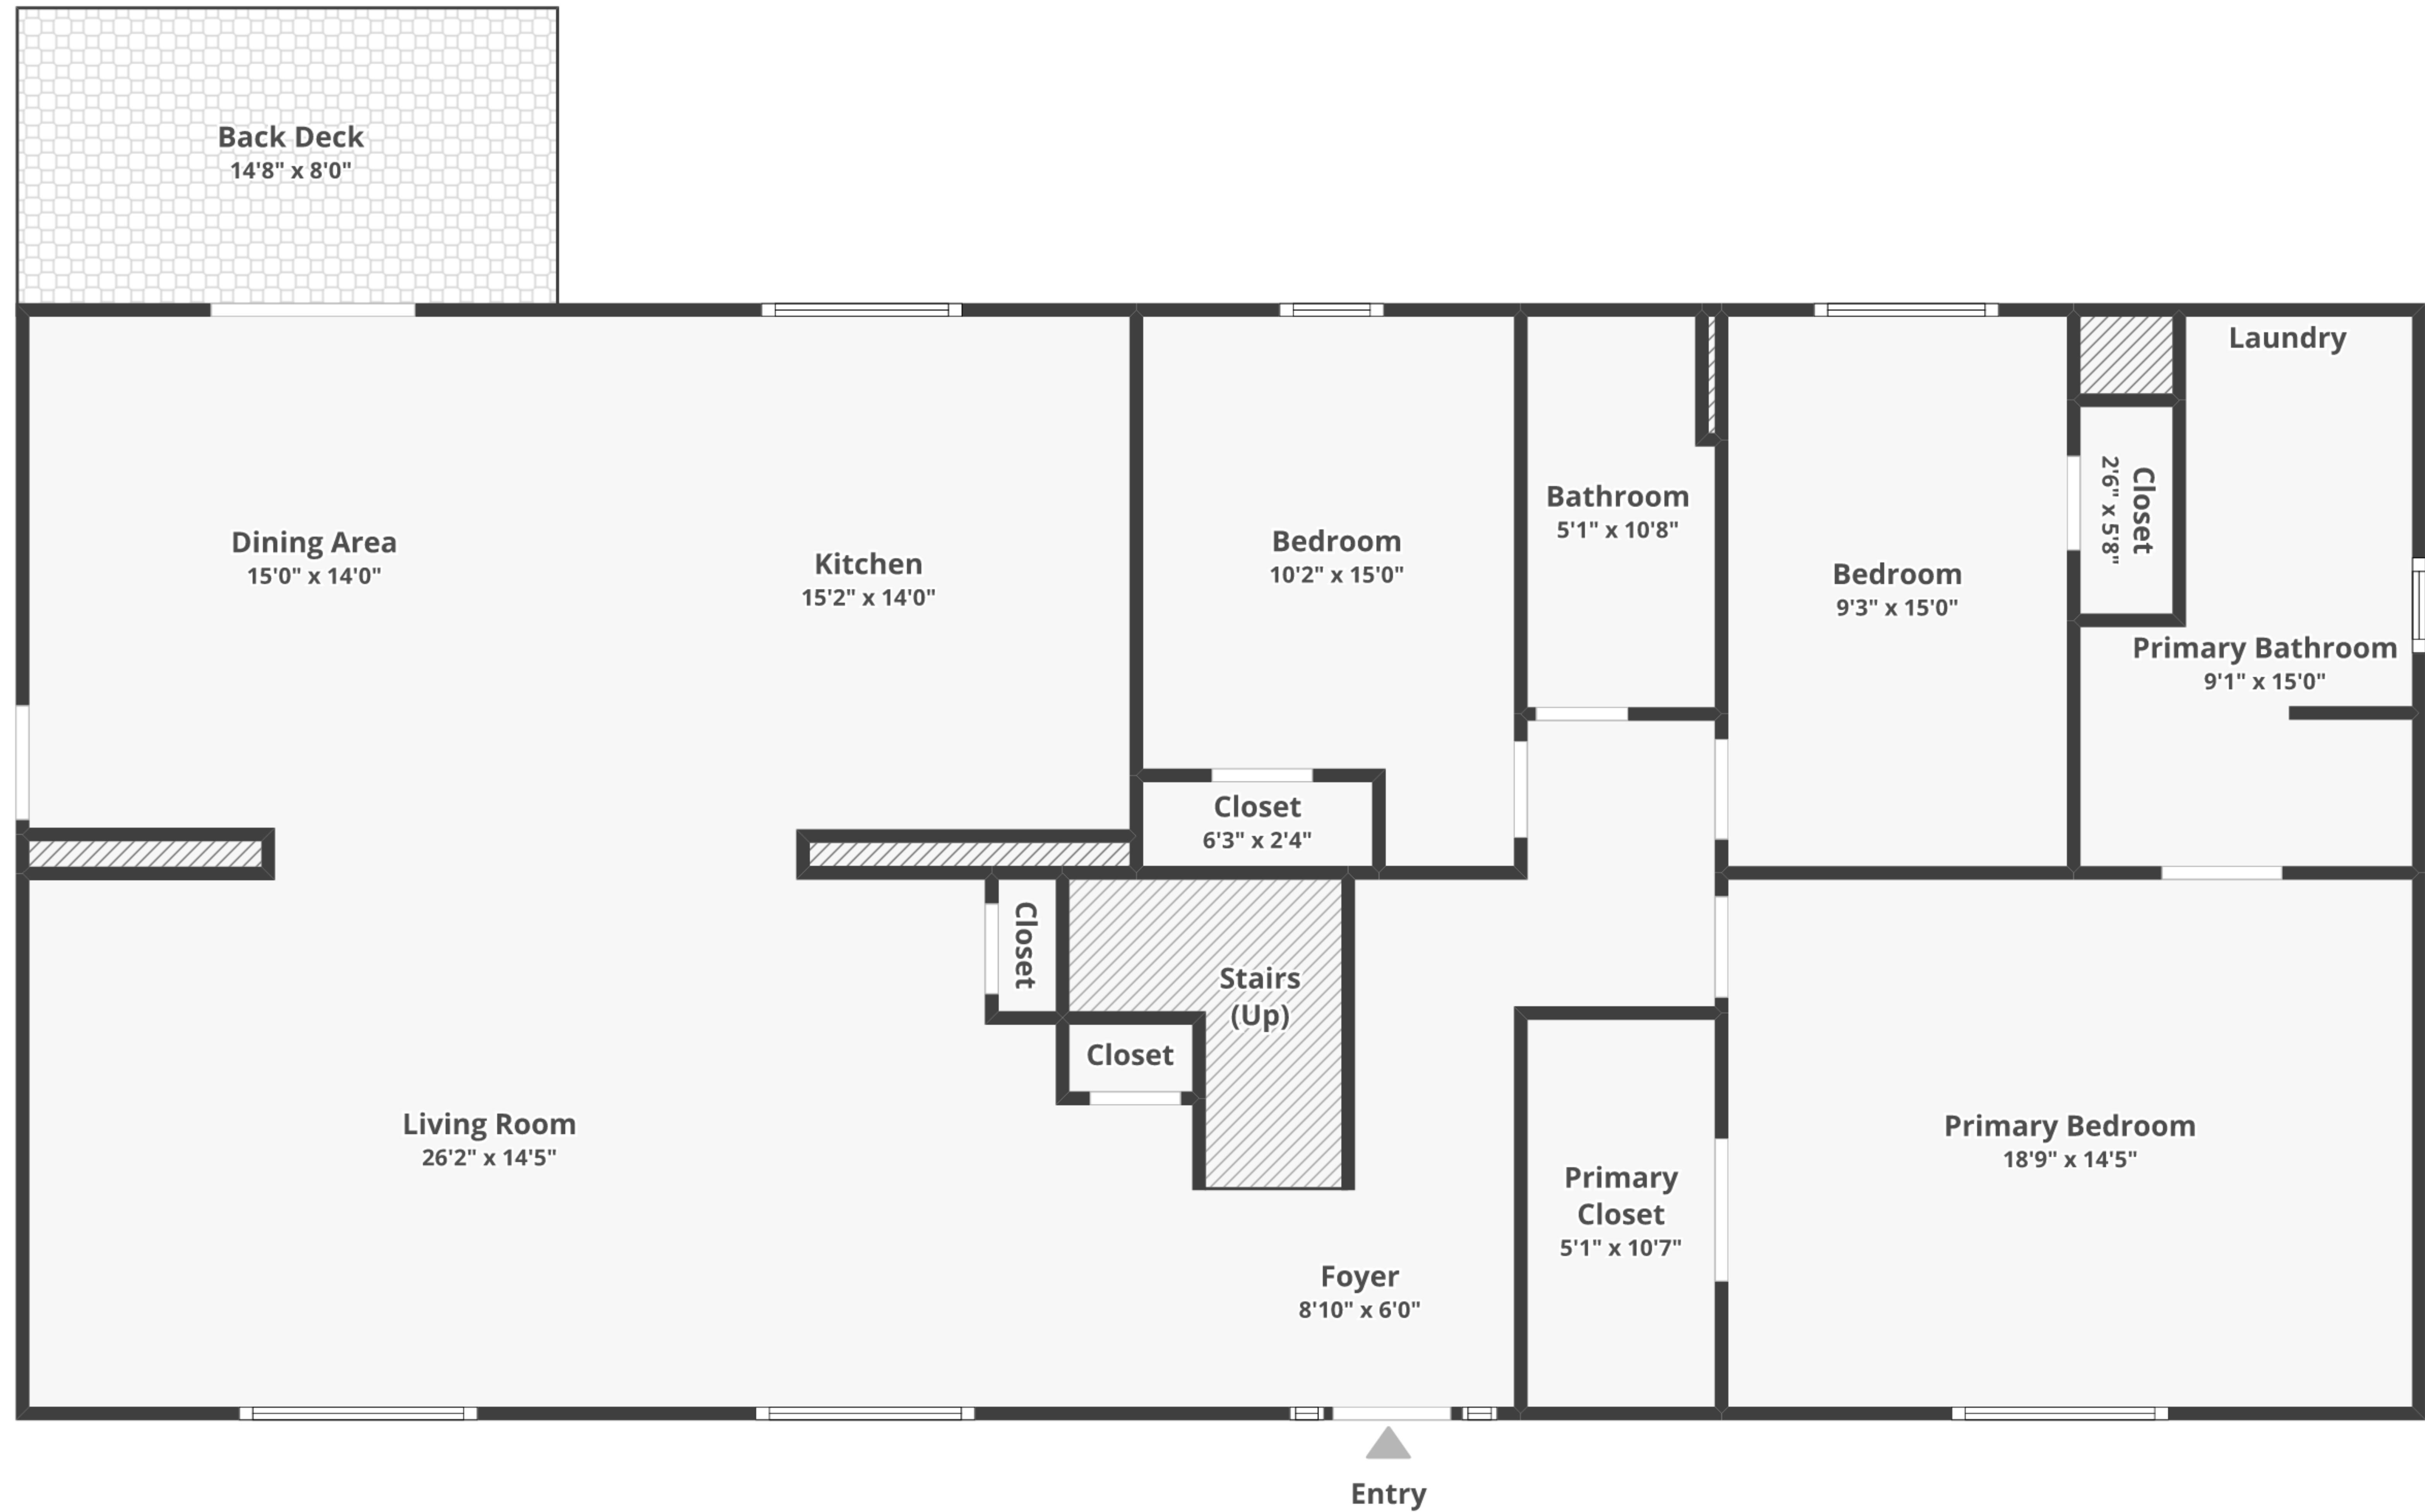

1665 Wampum Dr, Auburn, PA 17922

Total finished area: ~2,674.16 sq. ft.

Total unfinished area: ~15.72 sq. ft.

Floor 1

Finished area: ~1,801.5 sq. ft.

Unfinished area: ~15.72 sq. ft.