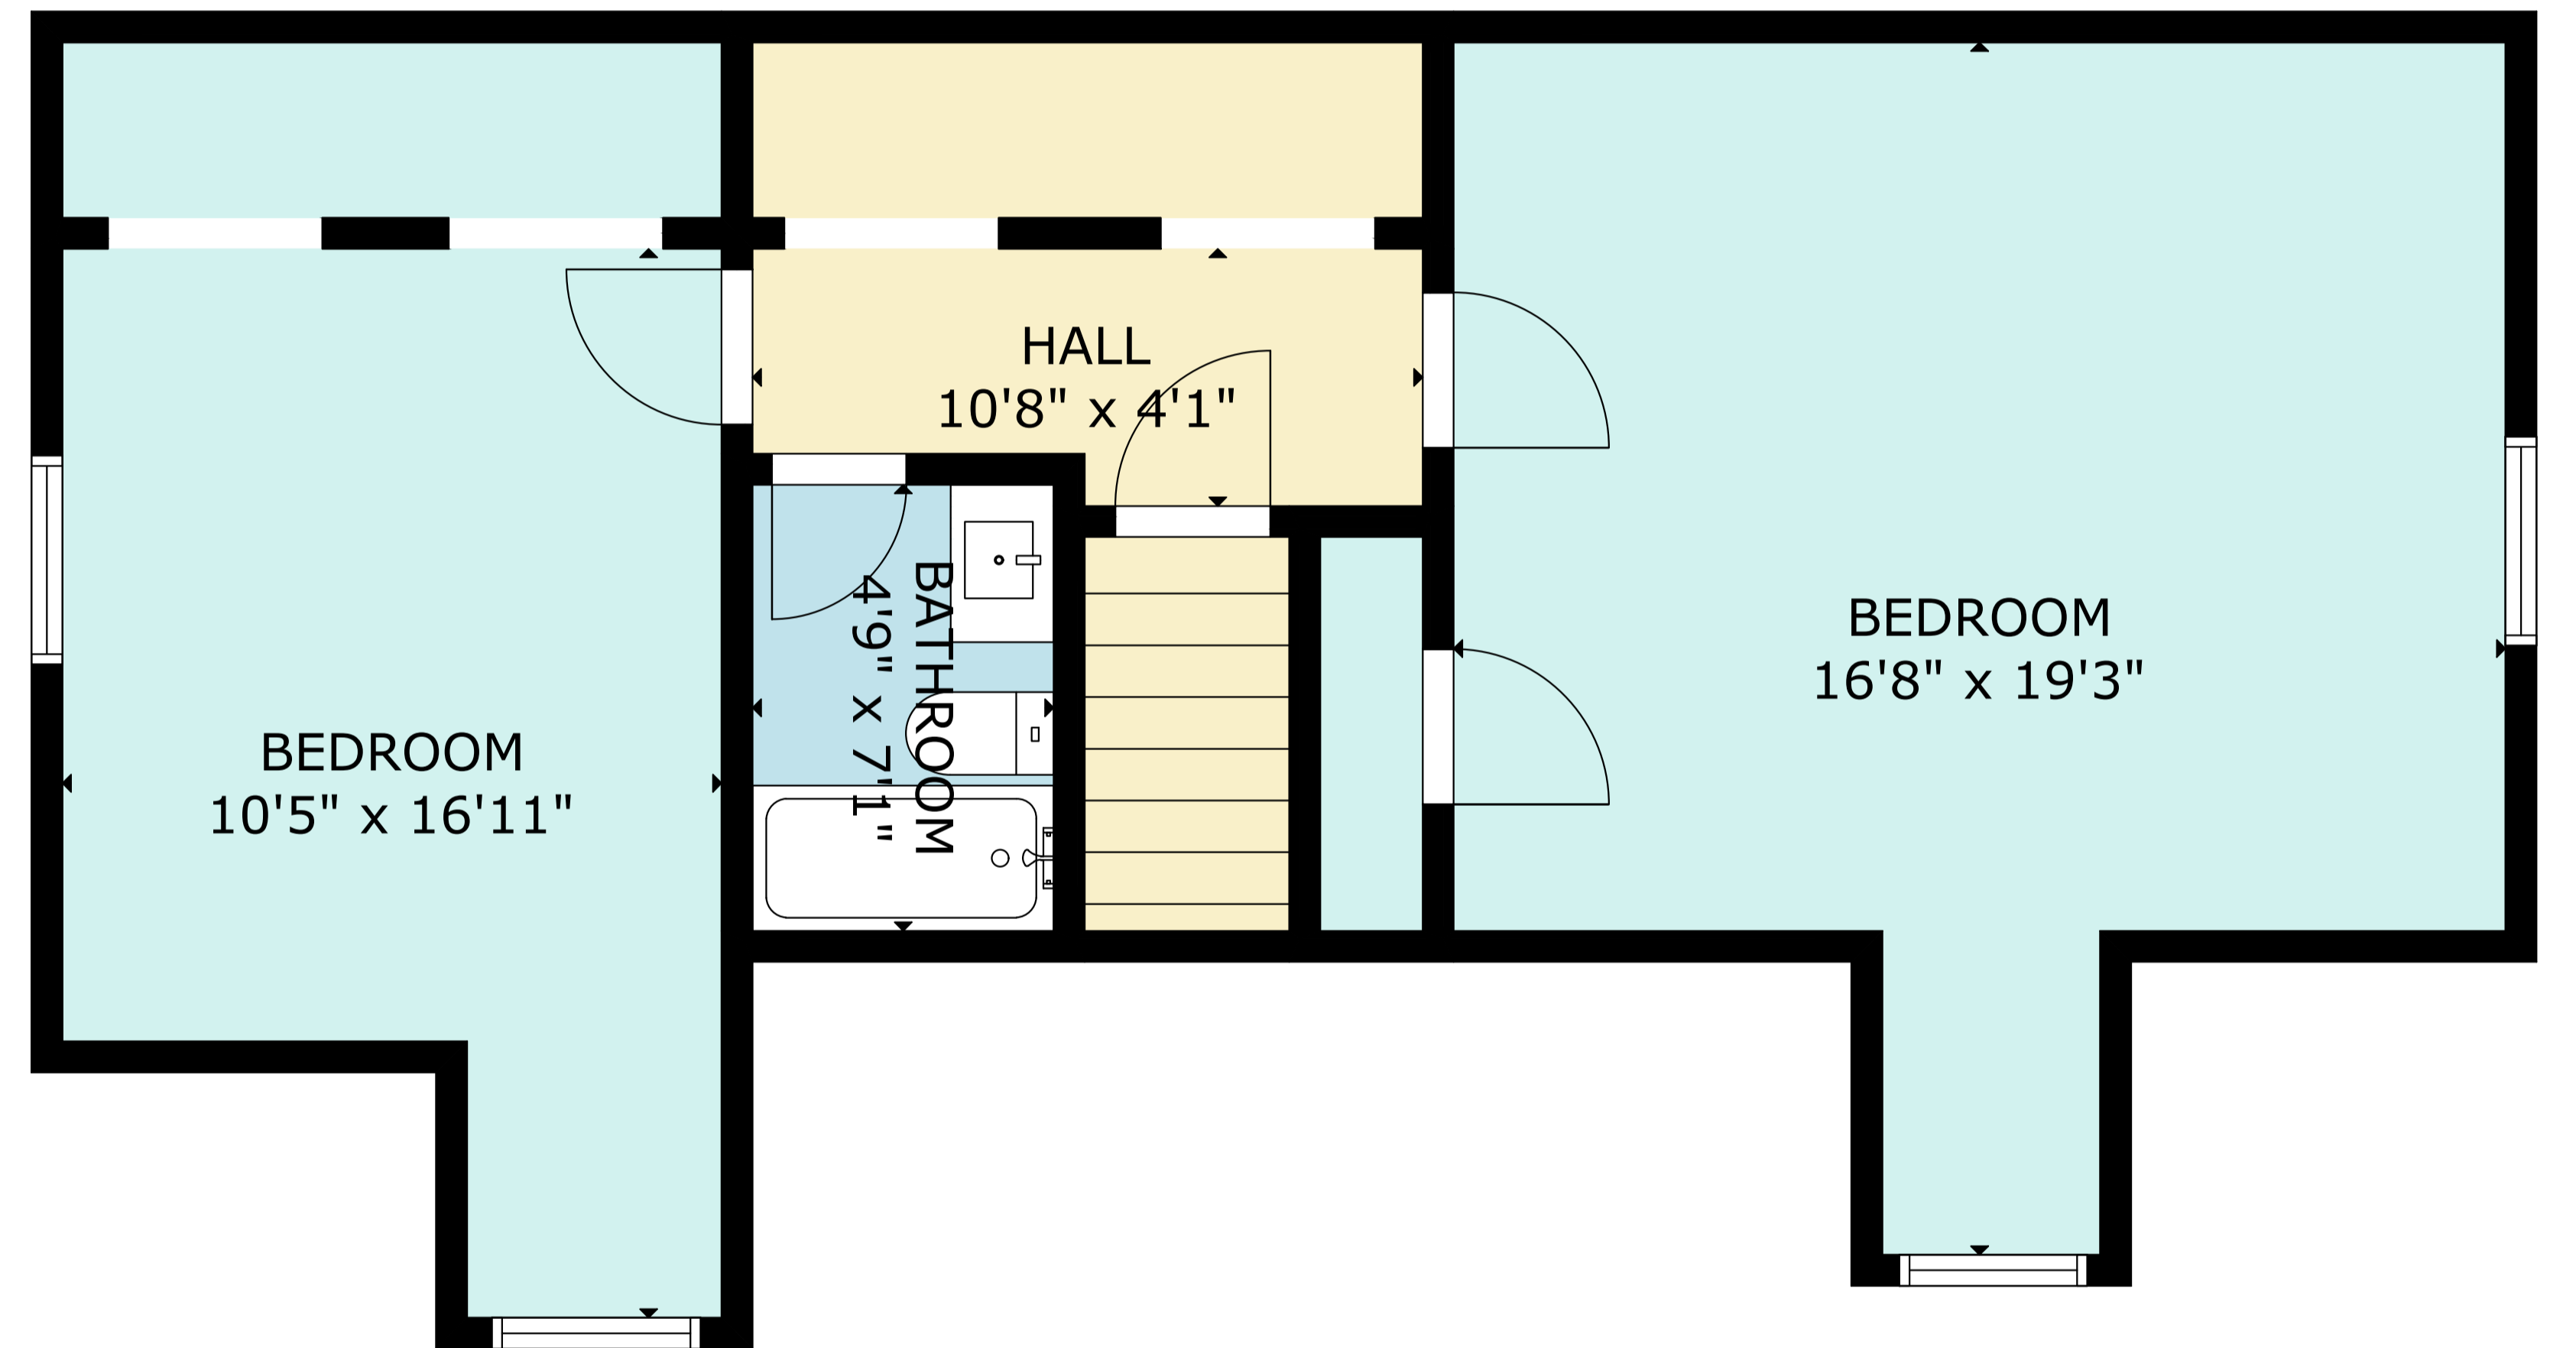

MAIN FLOOR

UPPER LEVEL 1

GROSS INTERNAL AREA
 TOTAL: 1,602 sq.ft
 MAIN FLOOR: 1,002 sq.ft, UPPER LEVEL 1: 600 sq.ft
 SIZE AND DIMENSIONS ARE APPROXIMATE, ACTUAL MAY VARY