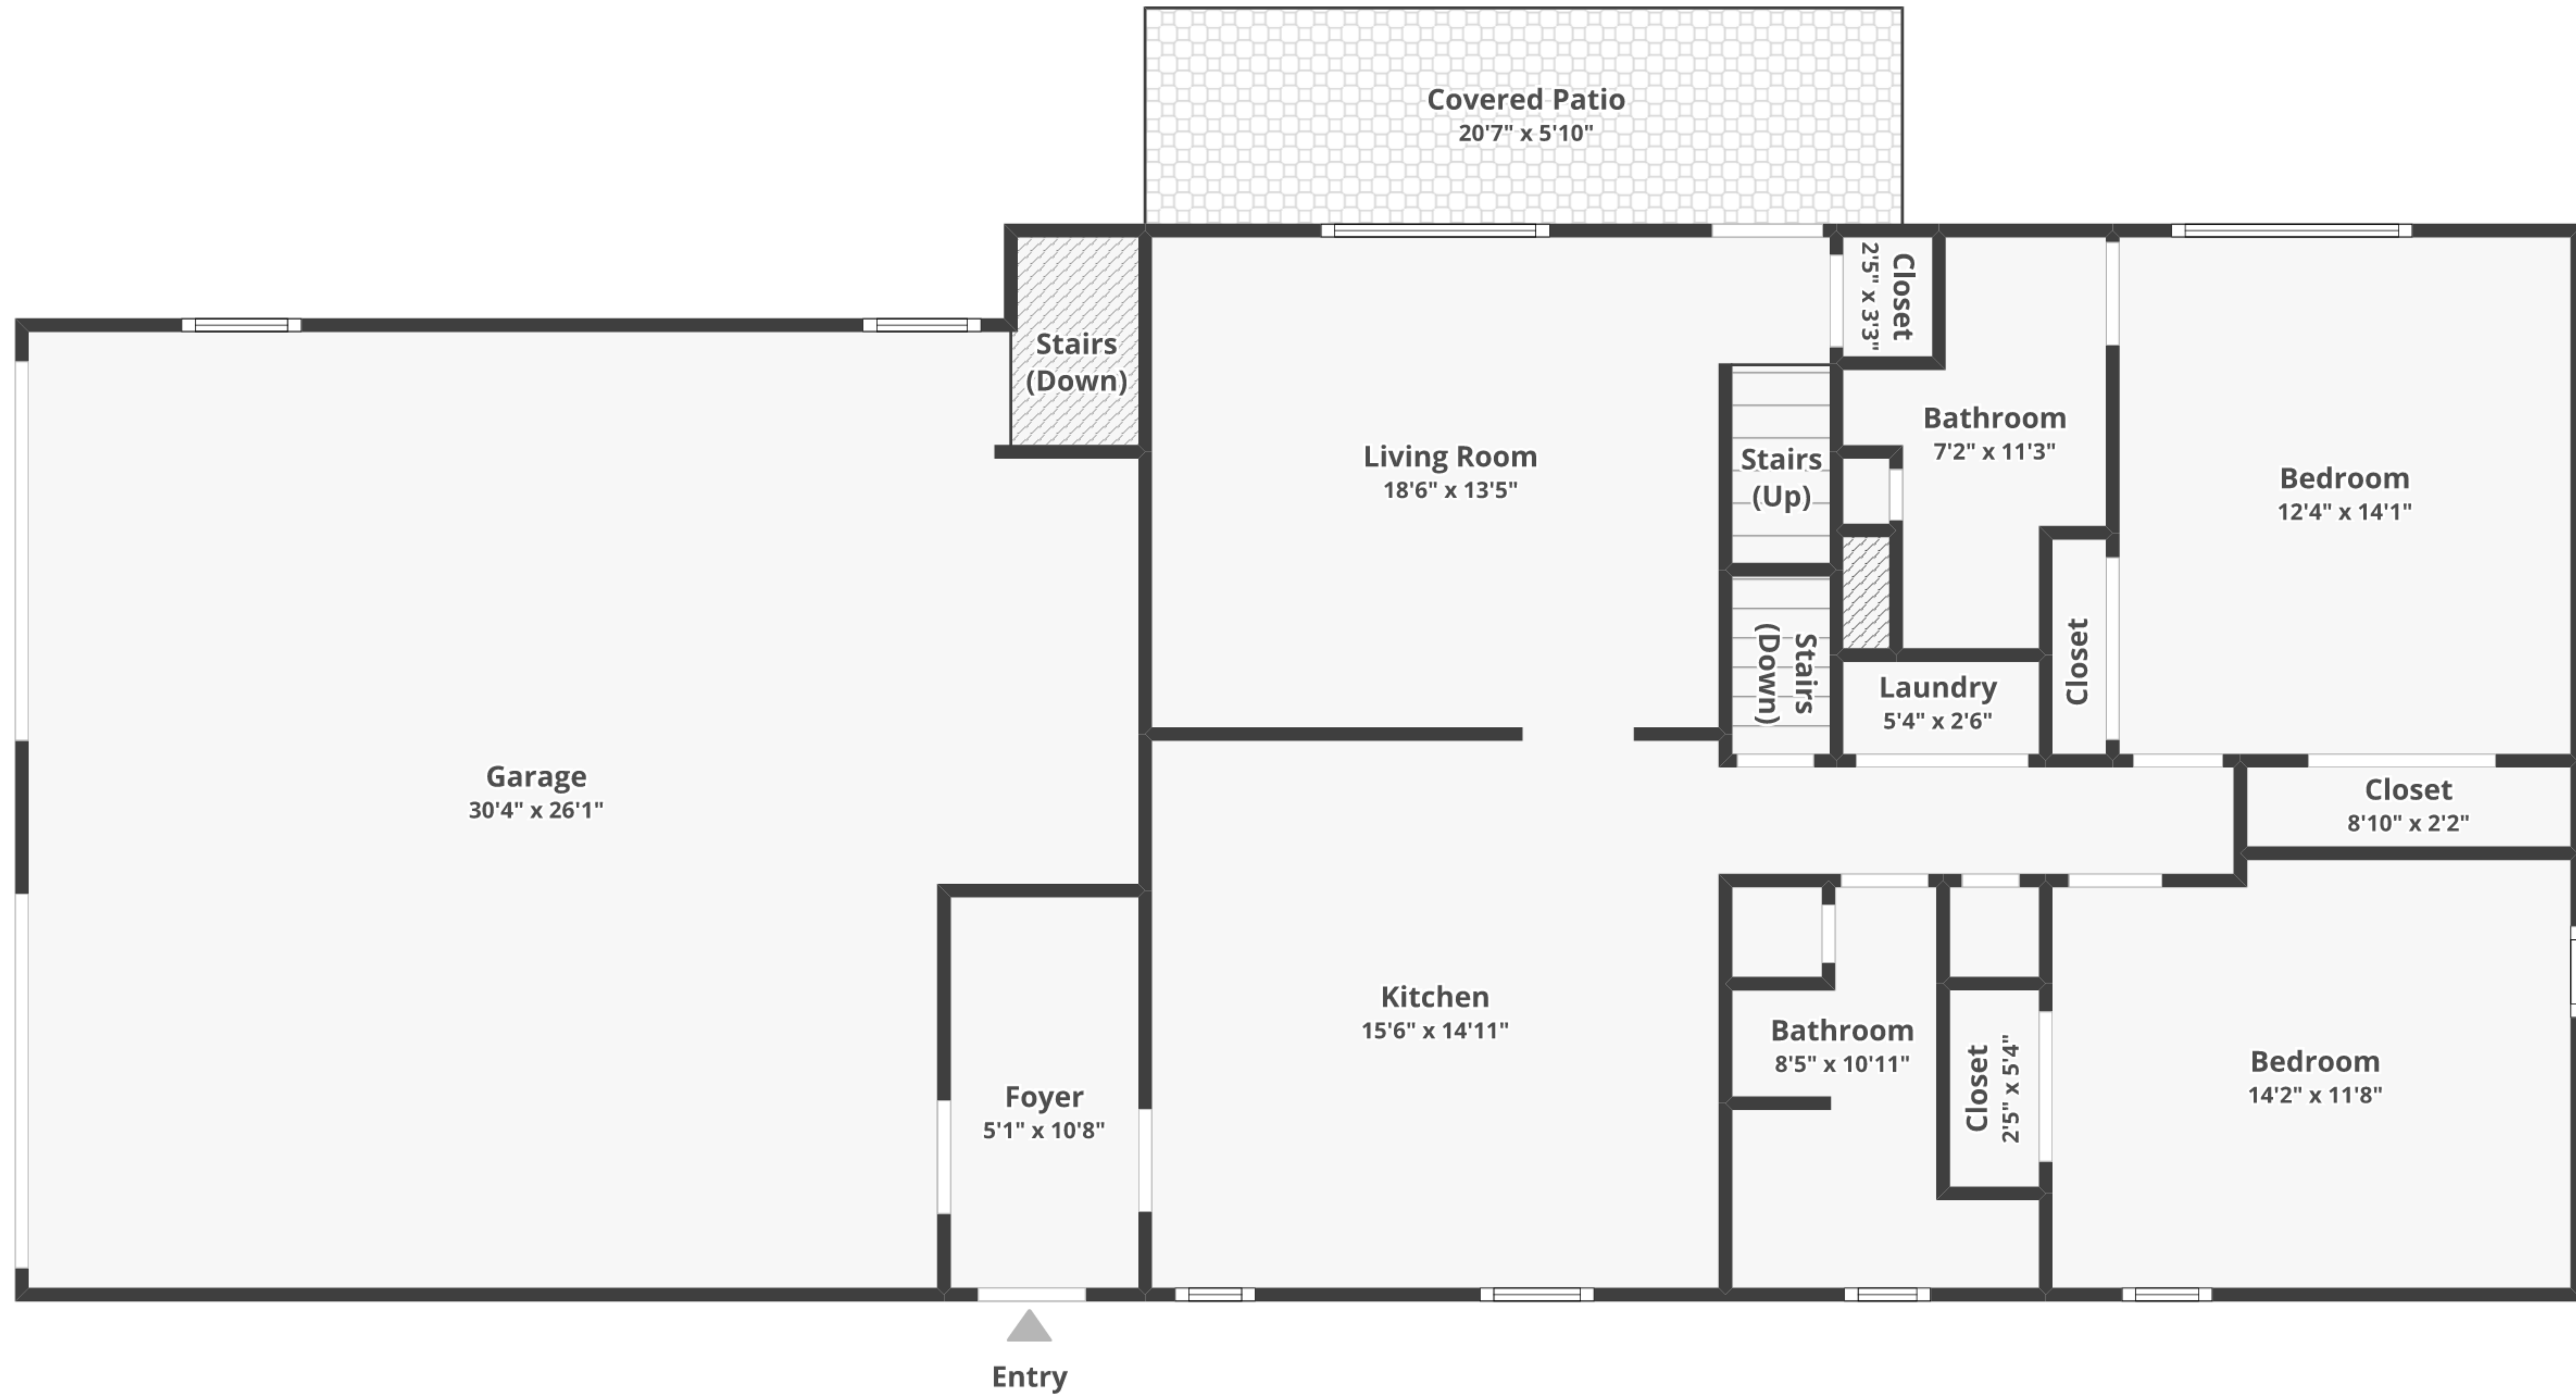

# 954 Schuylkill Mountain Rd, Schuylkill Haven, PA 17972

Total finished area: ~2,707.93 sq. ft.

Total unfinished area: ~1,092.4 sq. ft.

## Floor 1

Finished area: ~1,102.63 sq. ft.

Unfinished area: ~3.8 sq. ft.