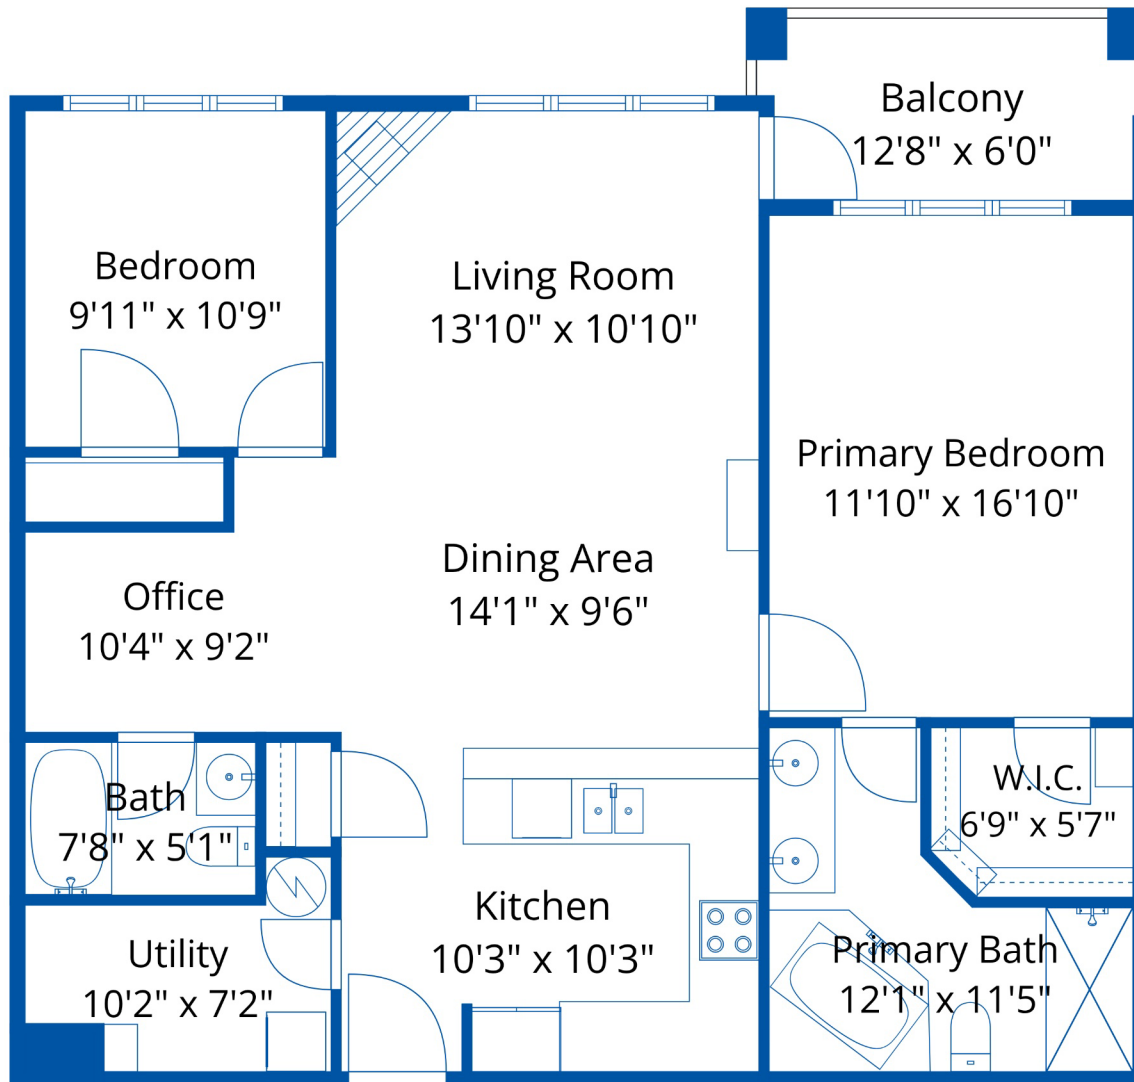

313-32729 Garibaldi Dr

Estimated Areas:

Main Floor: 1163 sq. ft

**Total: 1163 Sq. Ft**