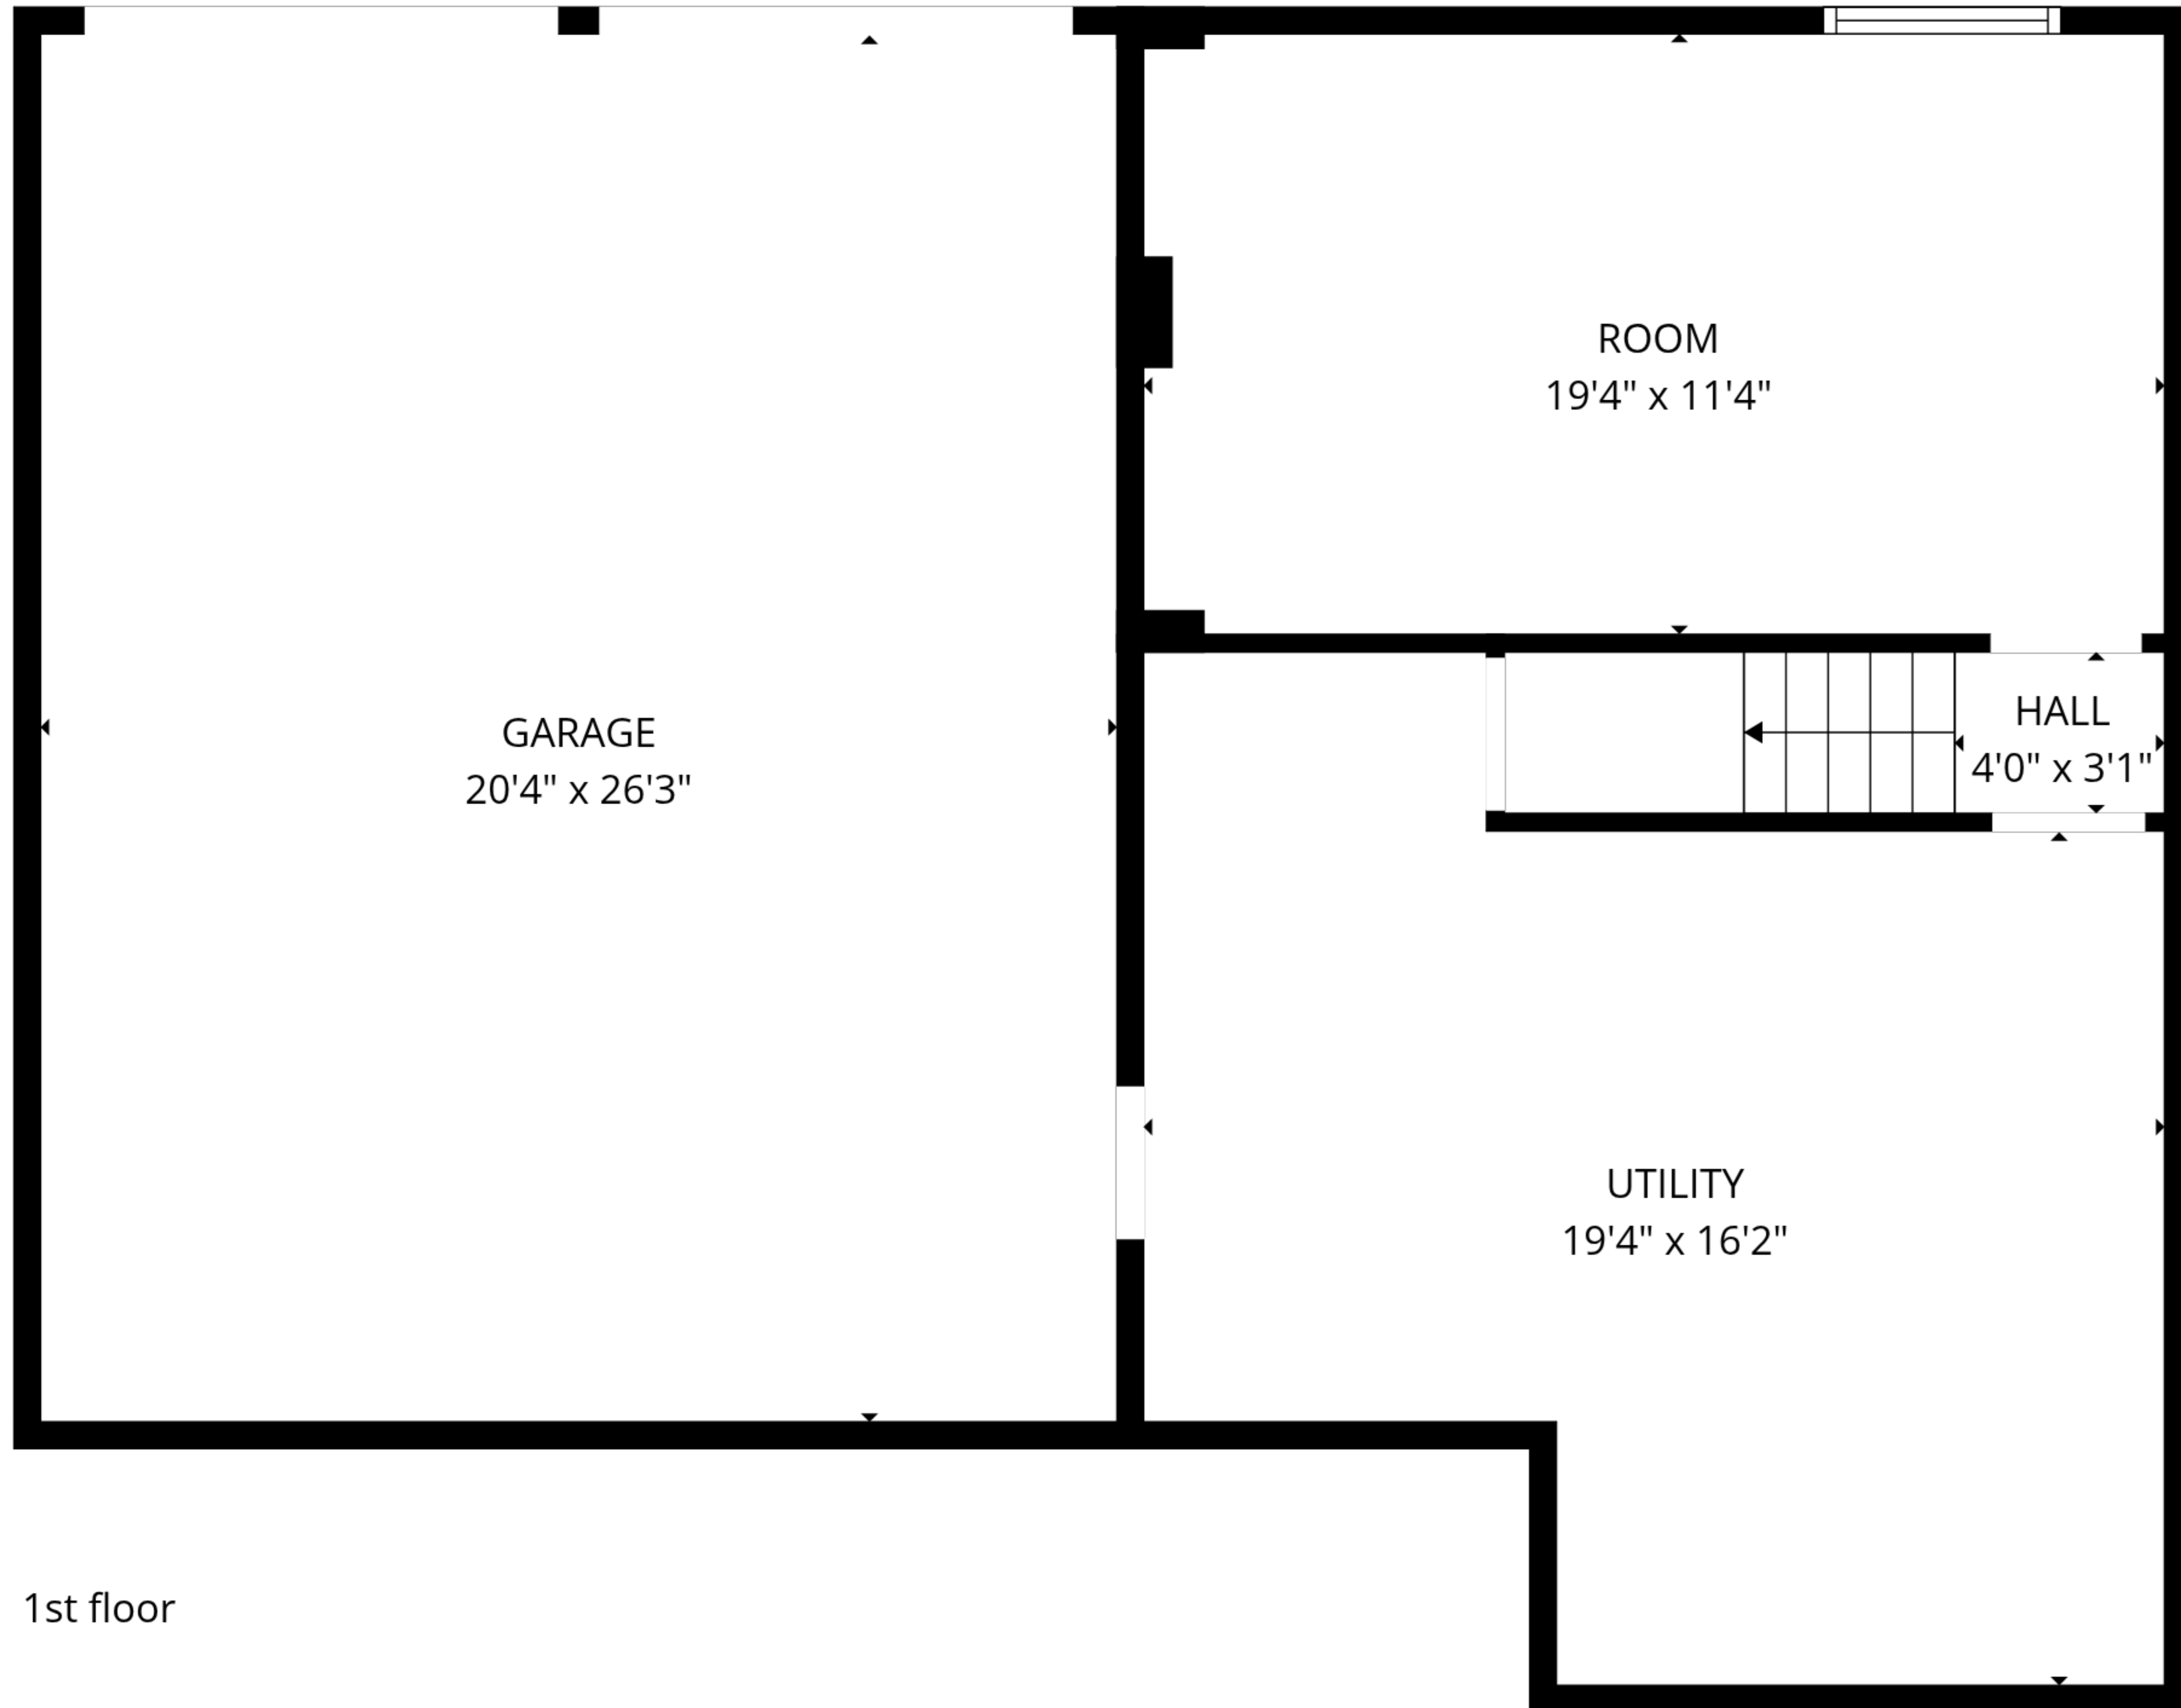

**TOTAL: 1382 sq. ft**  
1st floor: 269 sq. ft, 2nd floor: 1113 sq. ft  
EXCLUDED AREAS: UTILITY: 295 sq. ft, GARAGE: 535 sq. ft, WALLS: 158 sq. ft

**TOTAL: 1382 sq. ft**

1st floor: 269 sq. ft, 2nd floor: 1113 sq. ft

EXCLUDED AREAS: UTILITY: 295 sq. ft, GARAGE: 535 sq. ft, WALLS: 158 sq. ft

**TOTAL: 1382 sq. ft**  
 1st floor: 269 sq. ft, 2nd floor: 1113 sq. ft  
 EXCLUDED AREAS: UTILITY: 295 sq. ft, GARAGE: 535 sq. ft, WALLS: 158 sq. ft