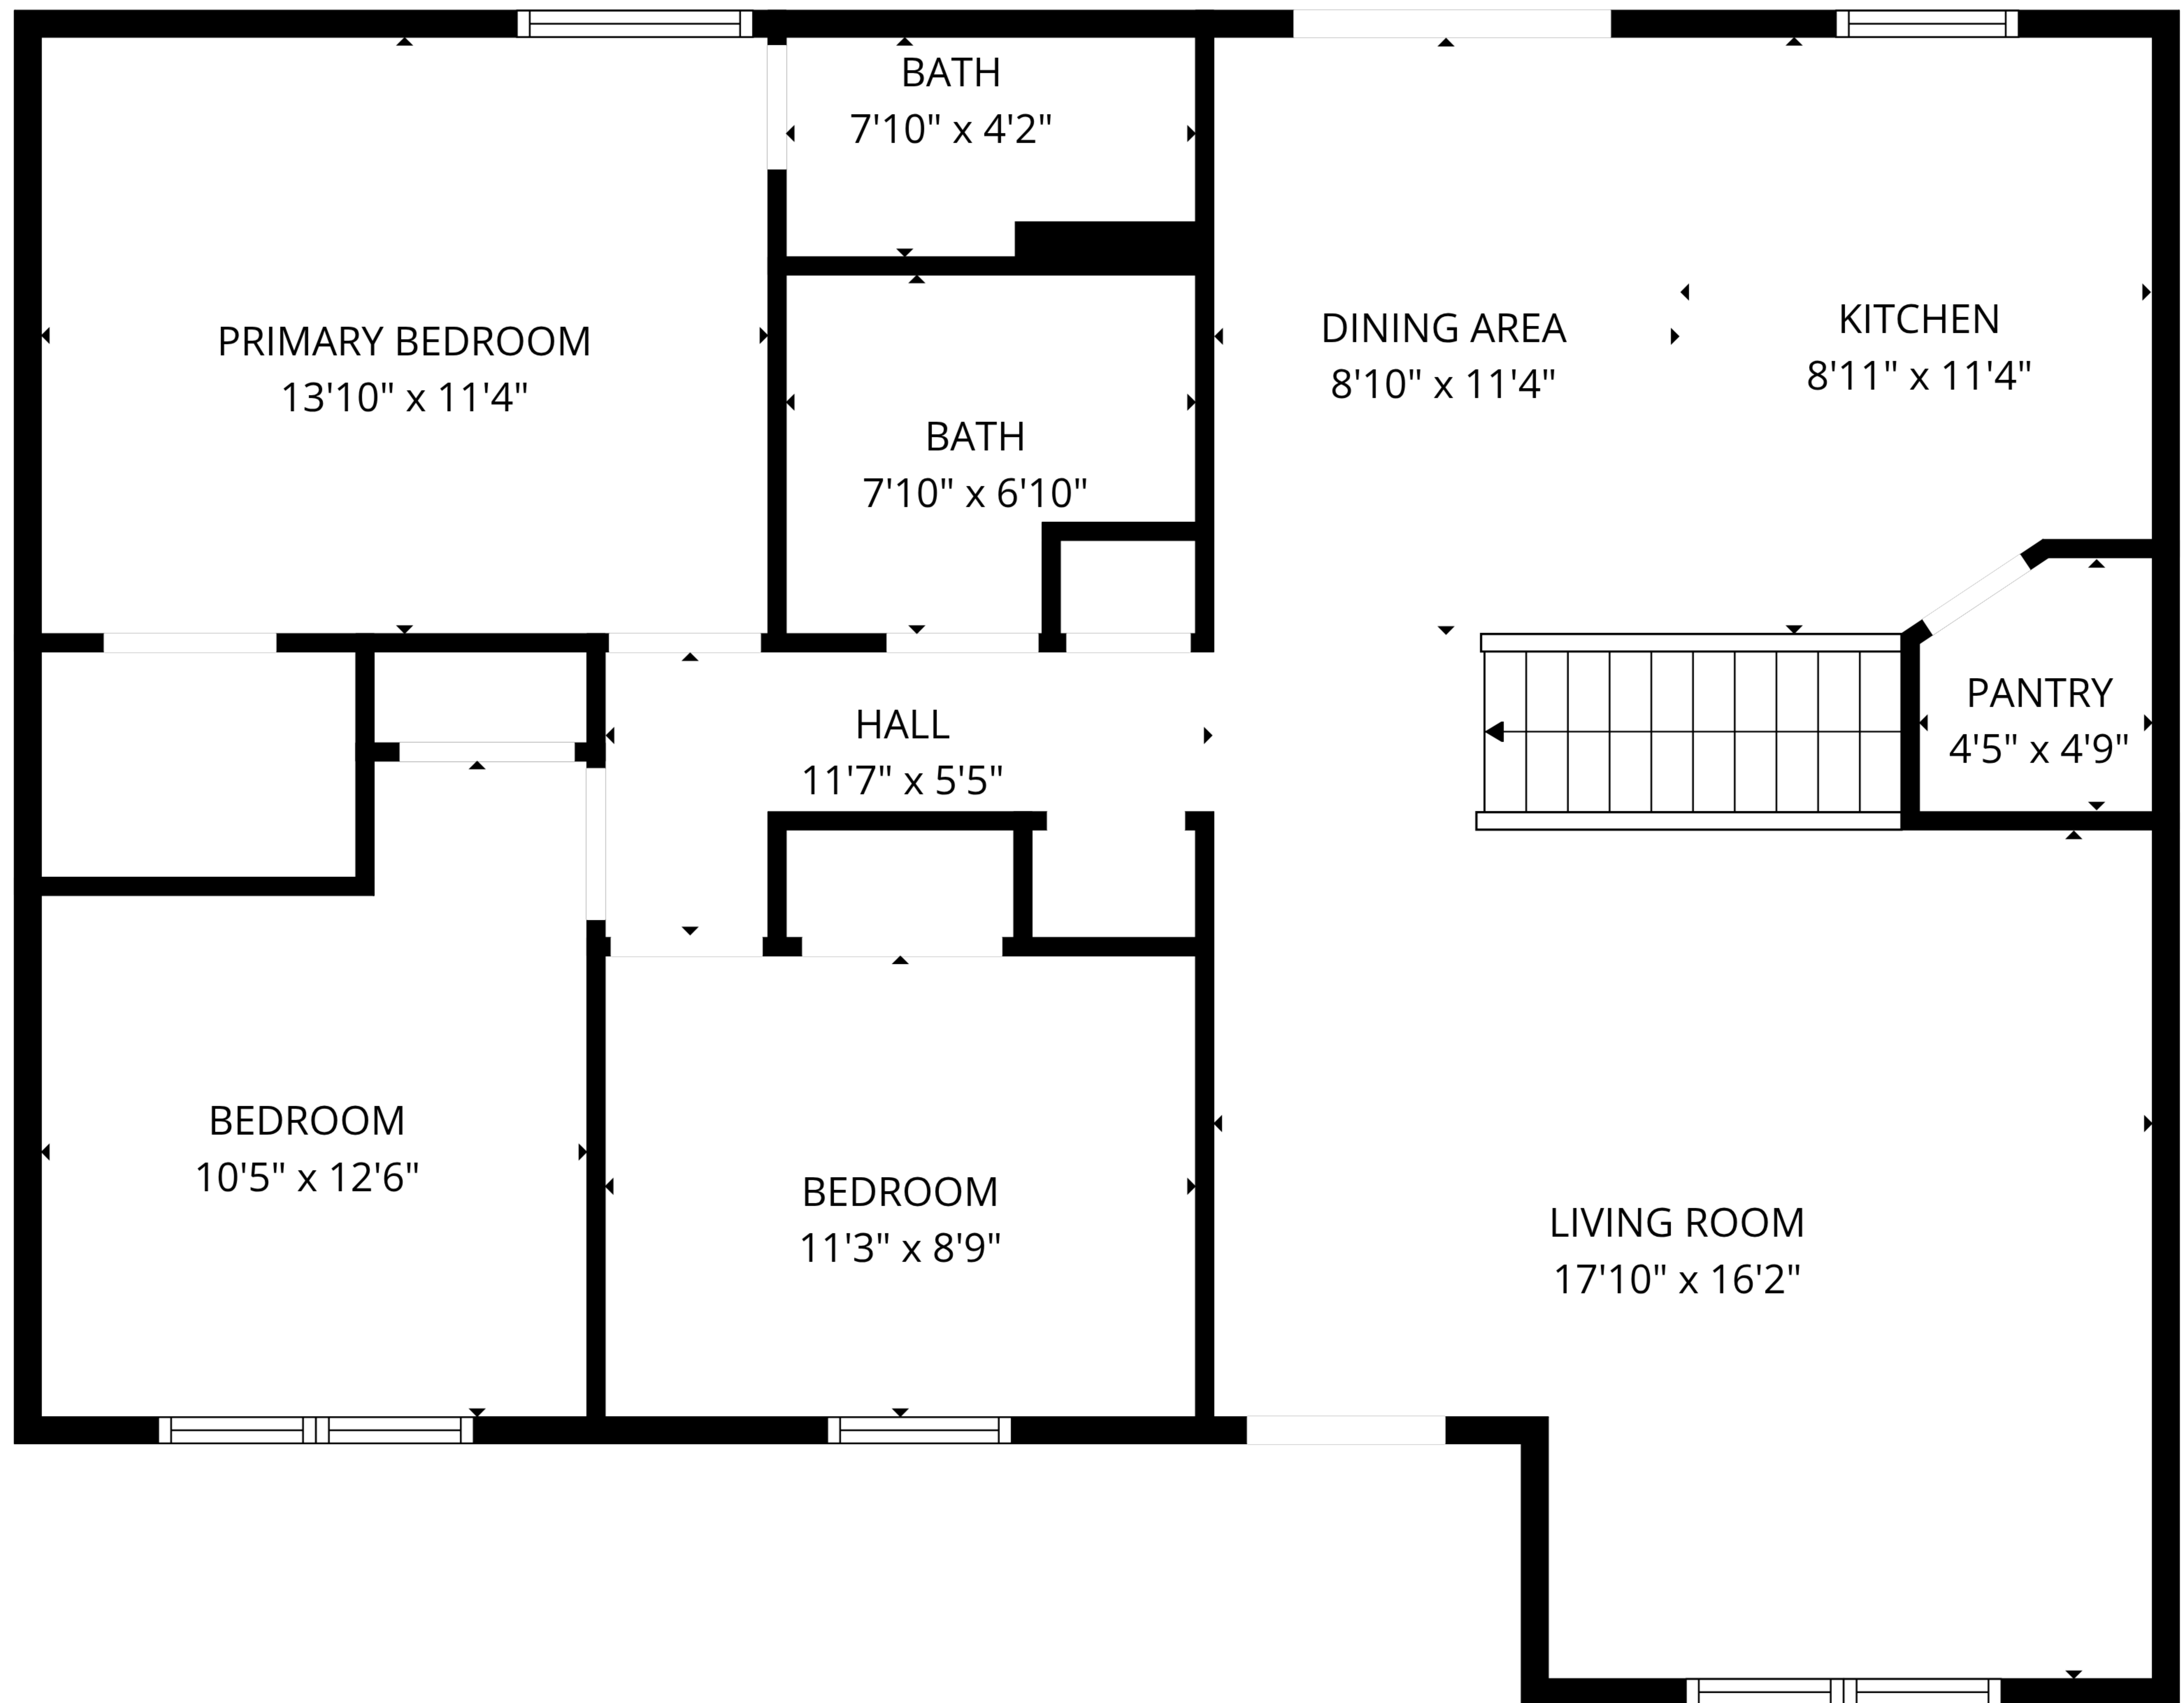

**TOTAL: 1382 sq. ft**  
1st floor: 269 sq. ft, 2nd floor: 1113 sq. ft  
EXCLUDED AREAS: UTILITY: 295 sq. ft, GARAGE: 535 sq. ft, WALLS: 158 sq. ft

**TOTAL: 1382 sq. ft**

1st floor: 269 sq. ft, 2nd floor: 1113 sq. ft

EXCLUDED AREAS: UTILITY: 295 sq. ft, GARAGE: 535 sq. ft, WALLS: 158 sq. ft

**TOTAL: 1382 sq. ft**  
 1st floor: 269 sq. ft, 2nd floor: 1113 sq. ft  
 EXCLUDED AREAS: UTILITY: 295 sq. ft, GARAGE: 535 sq. ft, WALLS: 158 sq. ft