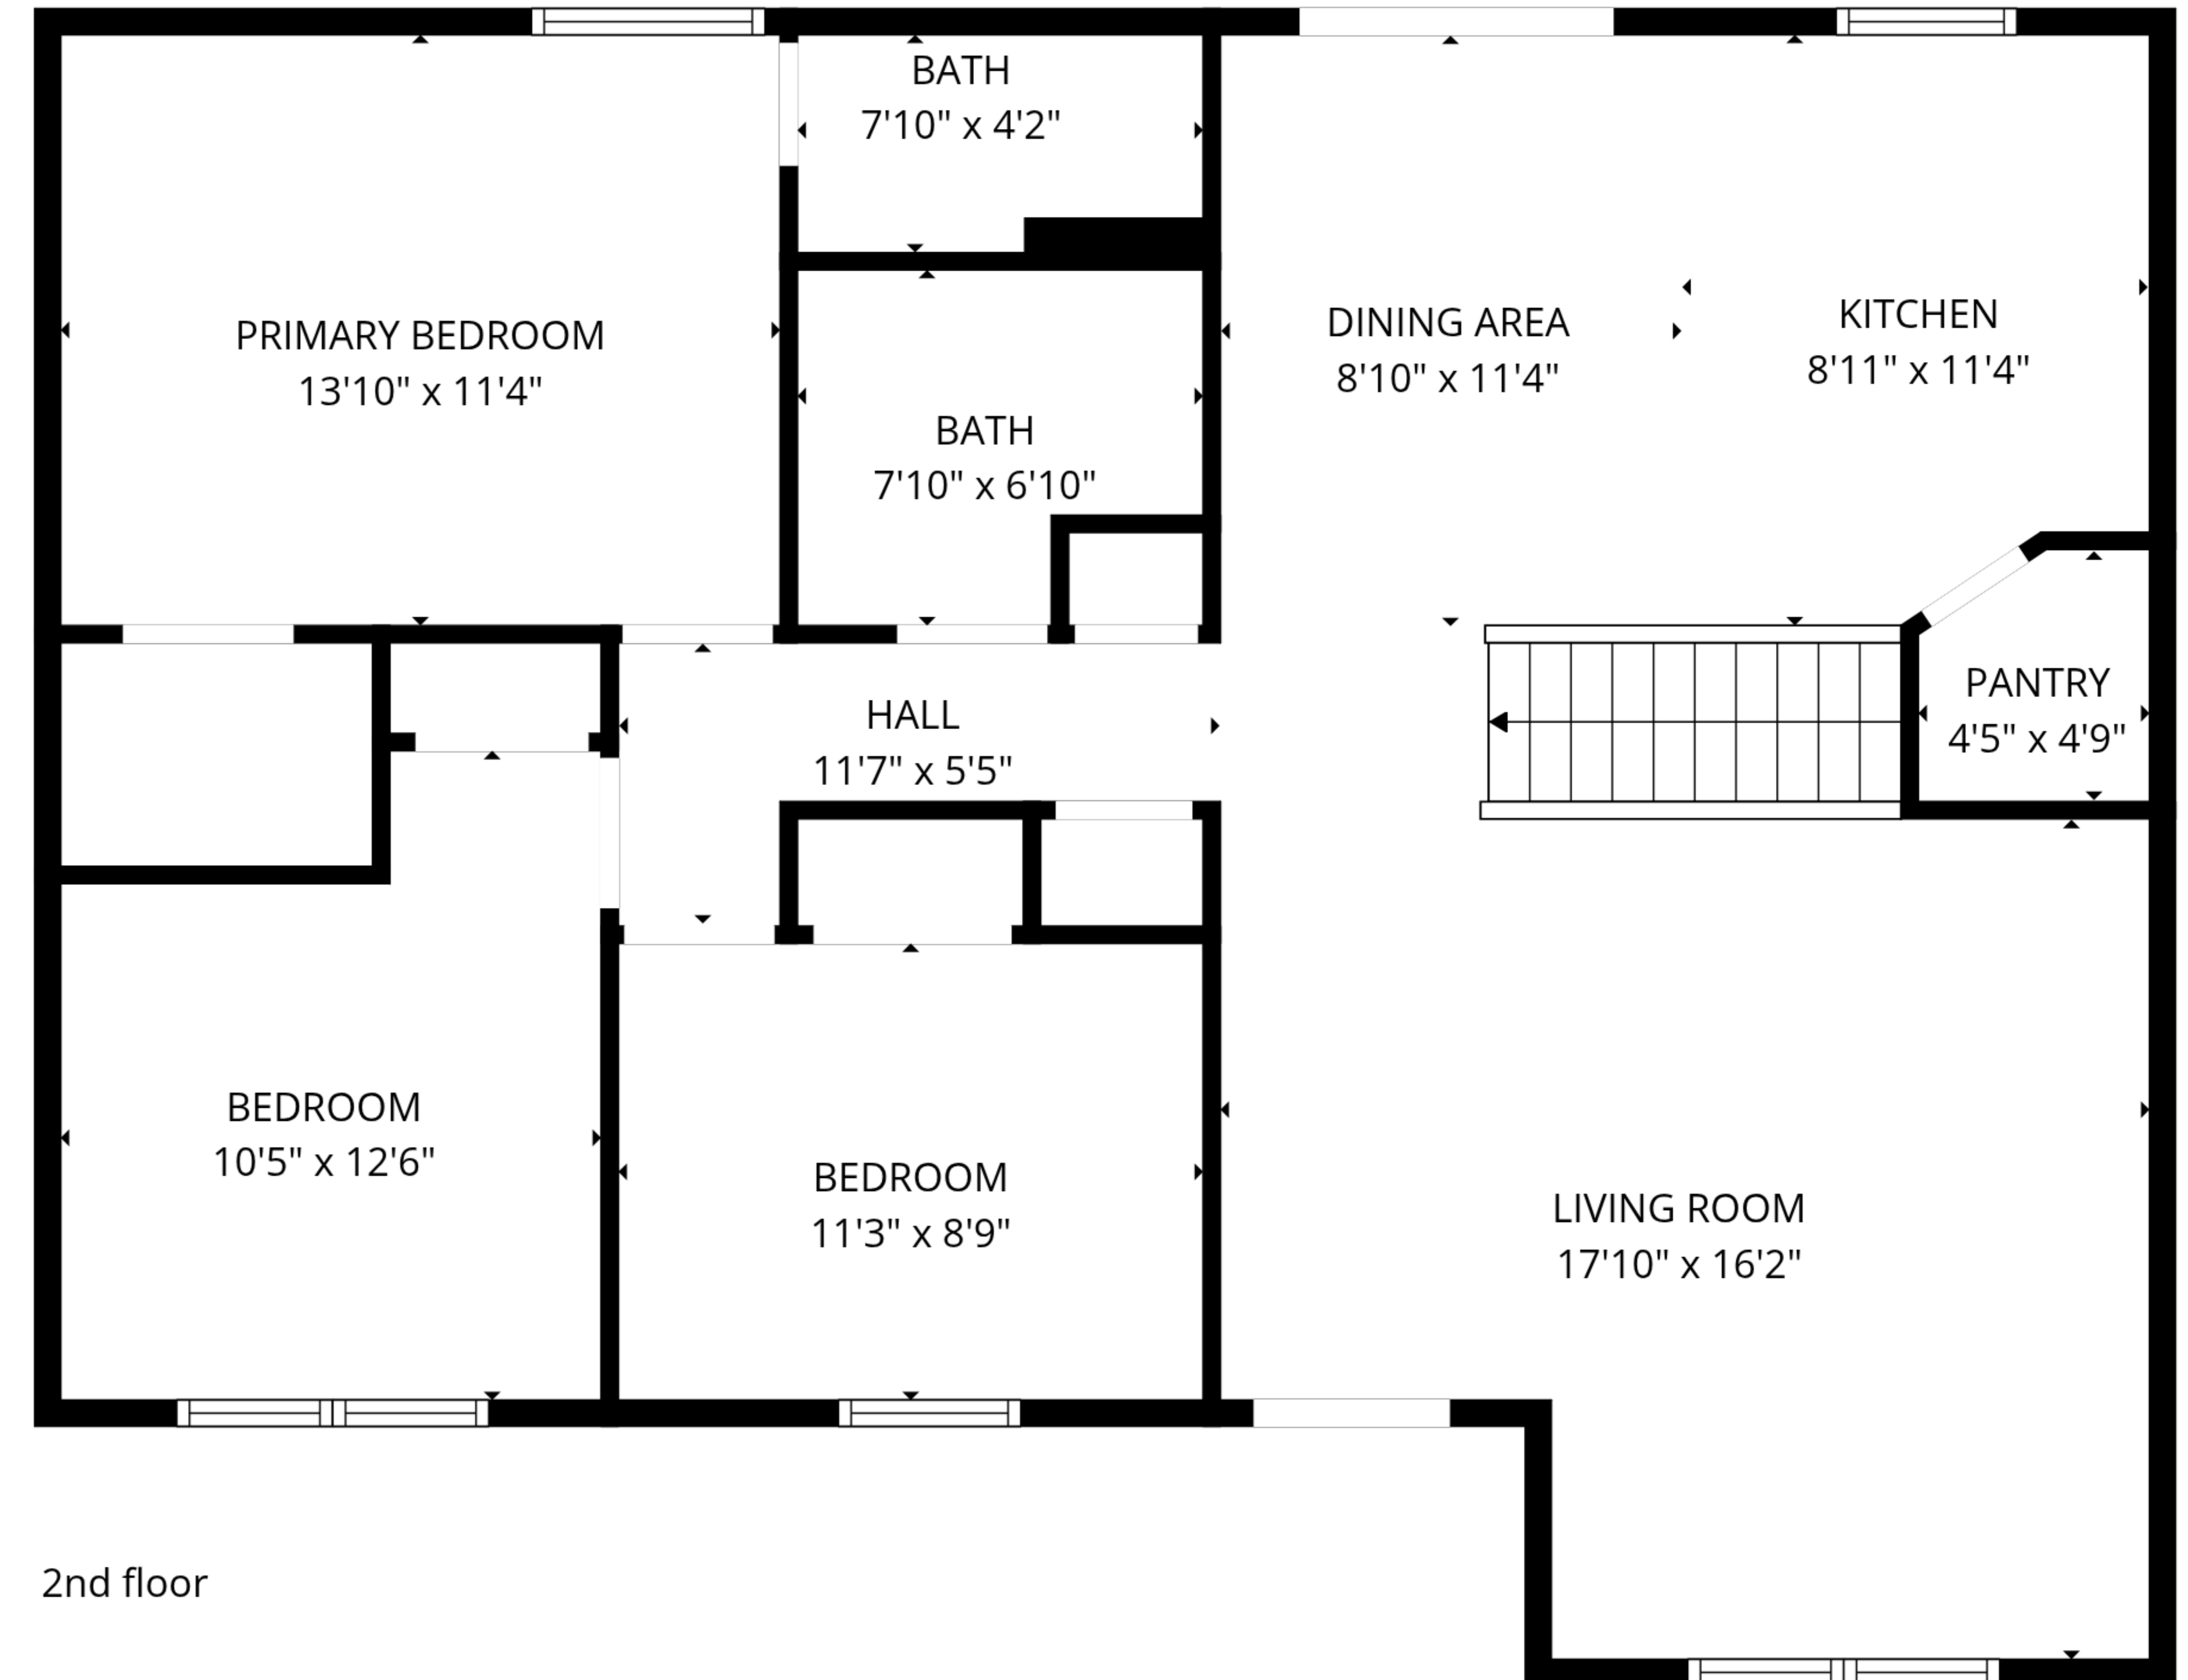

**TOTAL: 1382 sq. ft**  
1st floor: 269 sq. ft, 2nd floor: 1113 sq. ft  
EXCLUDED AREAS: UTILITY: 295 sq. ft, GARAGE: 535 sq. ft, WALLS: 158 sq. ft

**TOTAL: 1382 sq. ft**

1st floor: 269 sq. ft, 2nd floor: 1113 sq. ft

EXCLUDED AREAS: UTILITY: 295 sq. ft, GARAGE: 535 sq. ft, WALLS: 158 sq. ft

**TOTAL: 1382 sq. ft**  
 1st floor: 269 sq. ft, 2nd floor: 1113 sq. ft  
 EXCLUDED AREAS: UTILITY: 295 sq. ft, GARAGE: 535 sq. ft, WALLS: 158 sq. ft